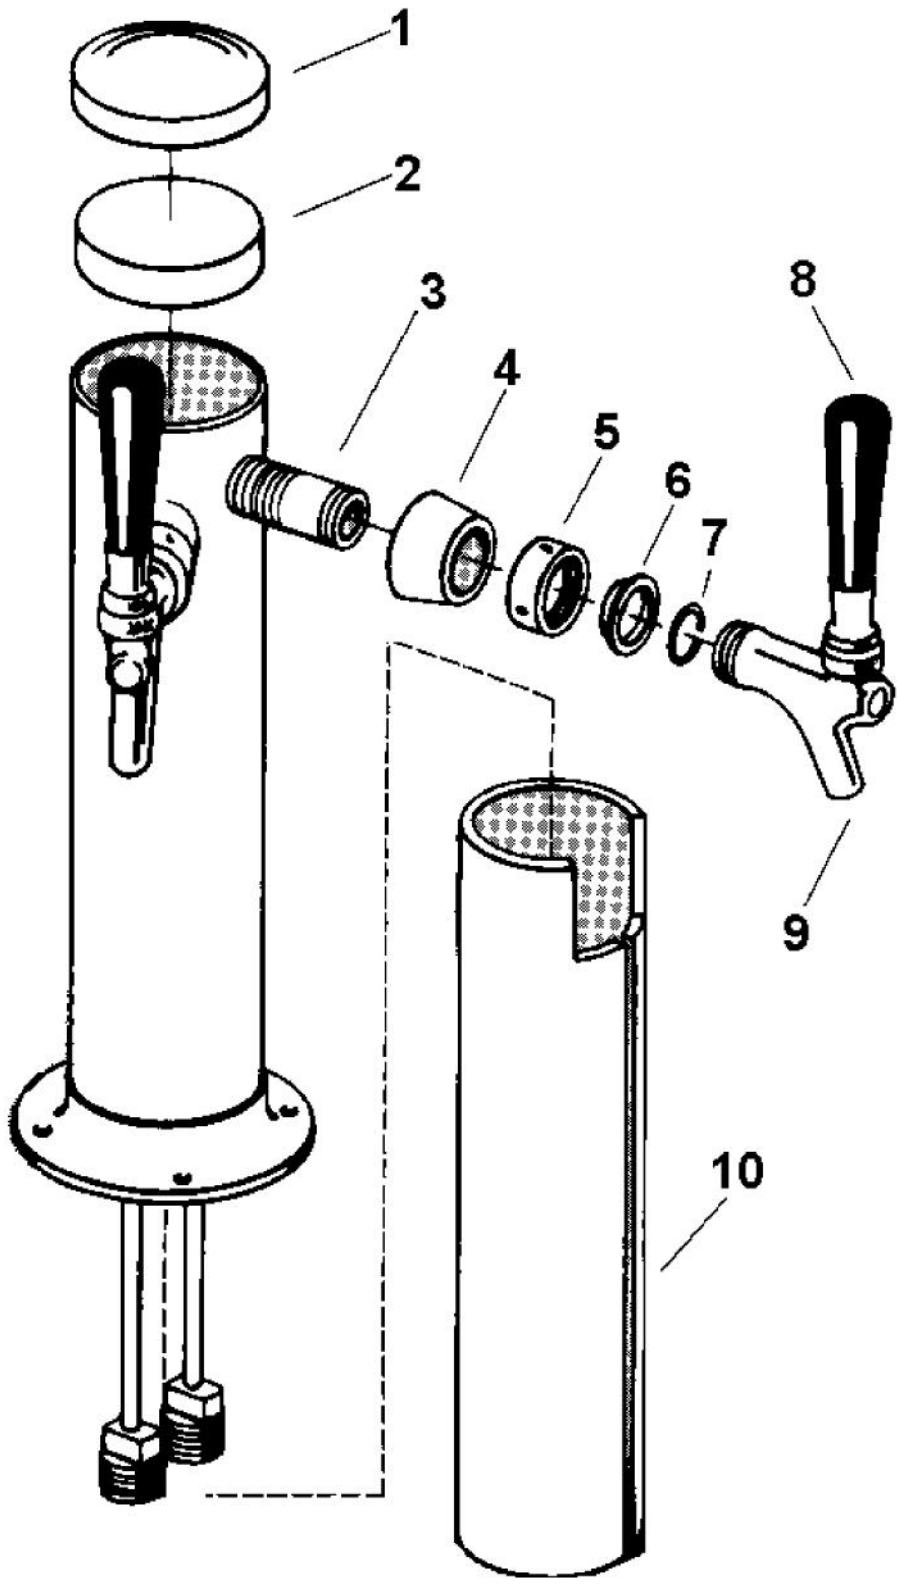

Ref #	Part Number	Qty.	Description
1	PW300196		TOP CAP (D12PC-JE)
2	PW300197		TOP CAP INSULATION (D12-5)
3	PW300198		1PIECE 5/16 O.D. TUBE (D32AN)
4	PW300199		OUTSIDE FLANGE (D6P3C)
5	PW300200		COUPLING NUT (4332)
6	PW300201		COLLAR (4330)
7	PW300202		WASHER (4328)
8	PW300203		FAUCET KNOB (4301)
9	PW300204		FAUCET W/BRASS LEVER(4933K)
10	PW300205		OUTSIDE INSULATION (D17-8-3)
NI	PW300206		COMPLETE TOWER ASSEMBLY-D4743T
NI	PW300207		CO2 TANK (430A-5E)