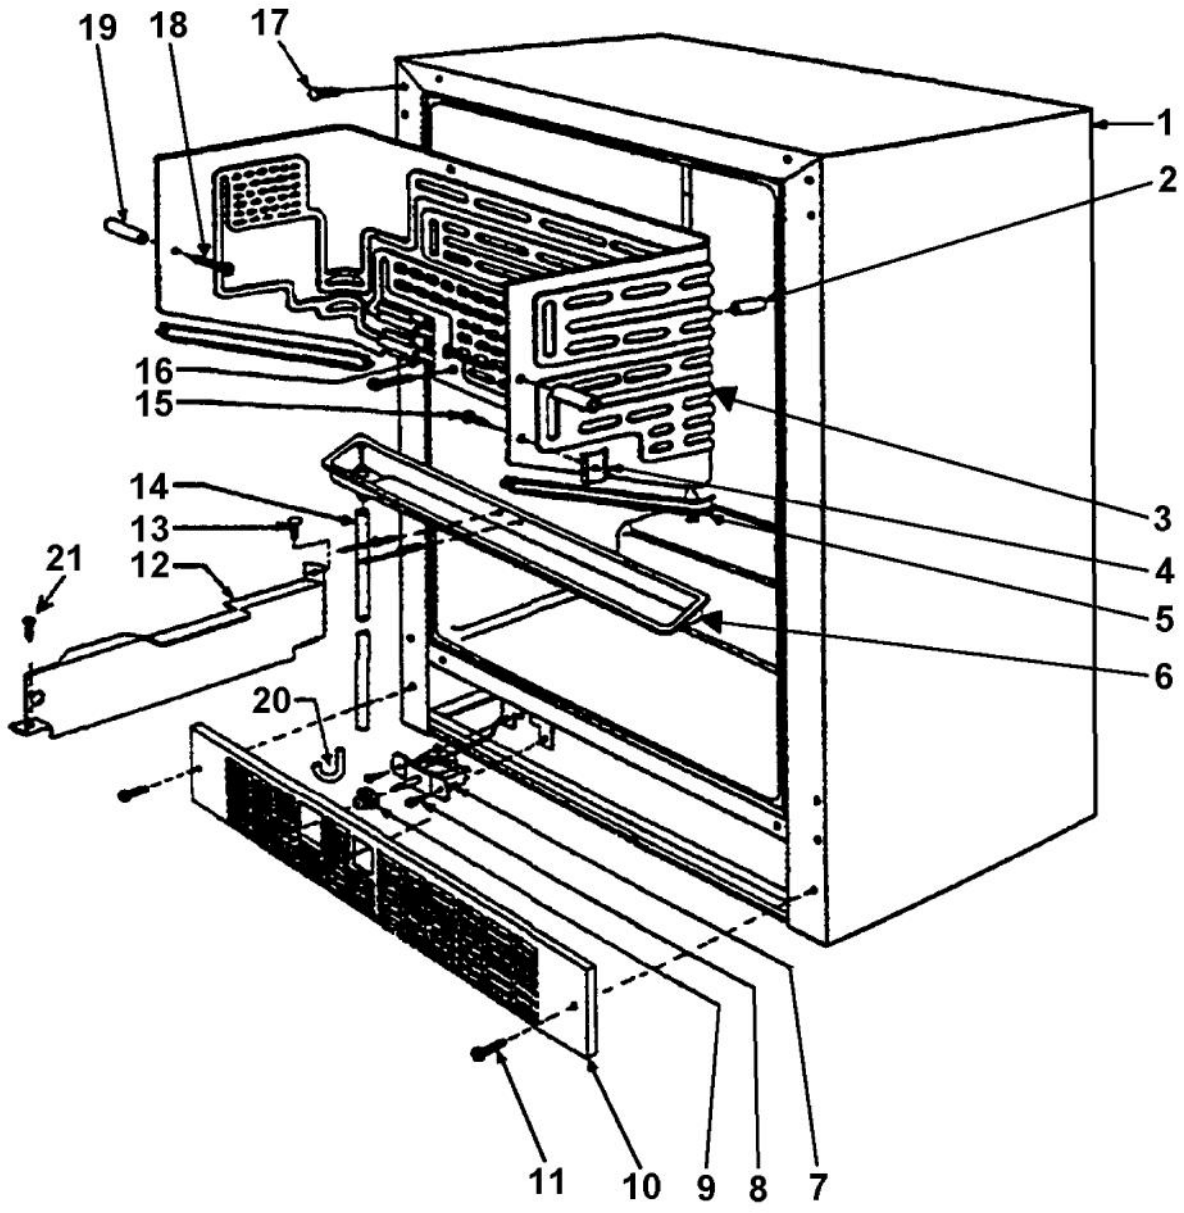

----- Manual continues below -----

Ref #	Part Number	Qty.	Description
1	PW210020		CABINET
2	PW200001		EVAPORATOR ASSEMBLY 42241493
3	PW230009		EVAPORATOR ASSY 42240573
4	PW200001		EVAPORATOR ASSEMBLY 42241493
5	PW230003		EVAPORATOR TRIM (VUWC140) 42241384
6	PW210012		DRIP TRAY & 2 POP RVT(VUWC)42242603
7	PW240028		THERMOSTAT VUAR140 42244092
NI	001131-000		WHITE WIRE (UNDERCOUNTER REF) (NOT NEEDED ON ALL UNITS)
NI	001132-000		THERMOSTAT BRACKET WITH 2 SCREWS (42245587) (NOT NEEDED ON ALL UNITS)
8	PW240015		SUB TO PW240028
9	PW230004		THERMOSTAT KNOB (VUWC140)X42241950
10	PW210003		GRILLE, (VUWC140) X 42242485
11	PW200003		SCREW 42242847 (PKG 20)
12	PW210005		FRONT SHIELD(VUWC140)X 41003674
13	PW200005		DART CLIP, FRONT SHROUD
14	PW240021		DRAIN TUBE (42242079)
15	PW200006		SCREW
16	PW200012		CAPS, EVAPOR. PORTS(VUWC)X42242606
17	PW200013		SUB TO PW200018 - HOLE PLUG WHITE
18	PW200007		SCREW, EVAPOR. (VUWC140)X 08204902
19	PW200014		3/4 WHITE SPACER (41002929)
20	PW220007		J TRAP
21	PW200008		SCREW
NI	PW300238		TANK (RESTRAINT) 42244640
NI	PW300250		DRAIN - VUBD140/VRBD
NI	PW300256		OVER FILL CONTAINER (CK-034A)