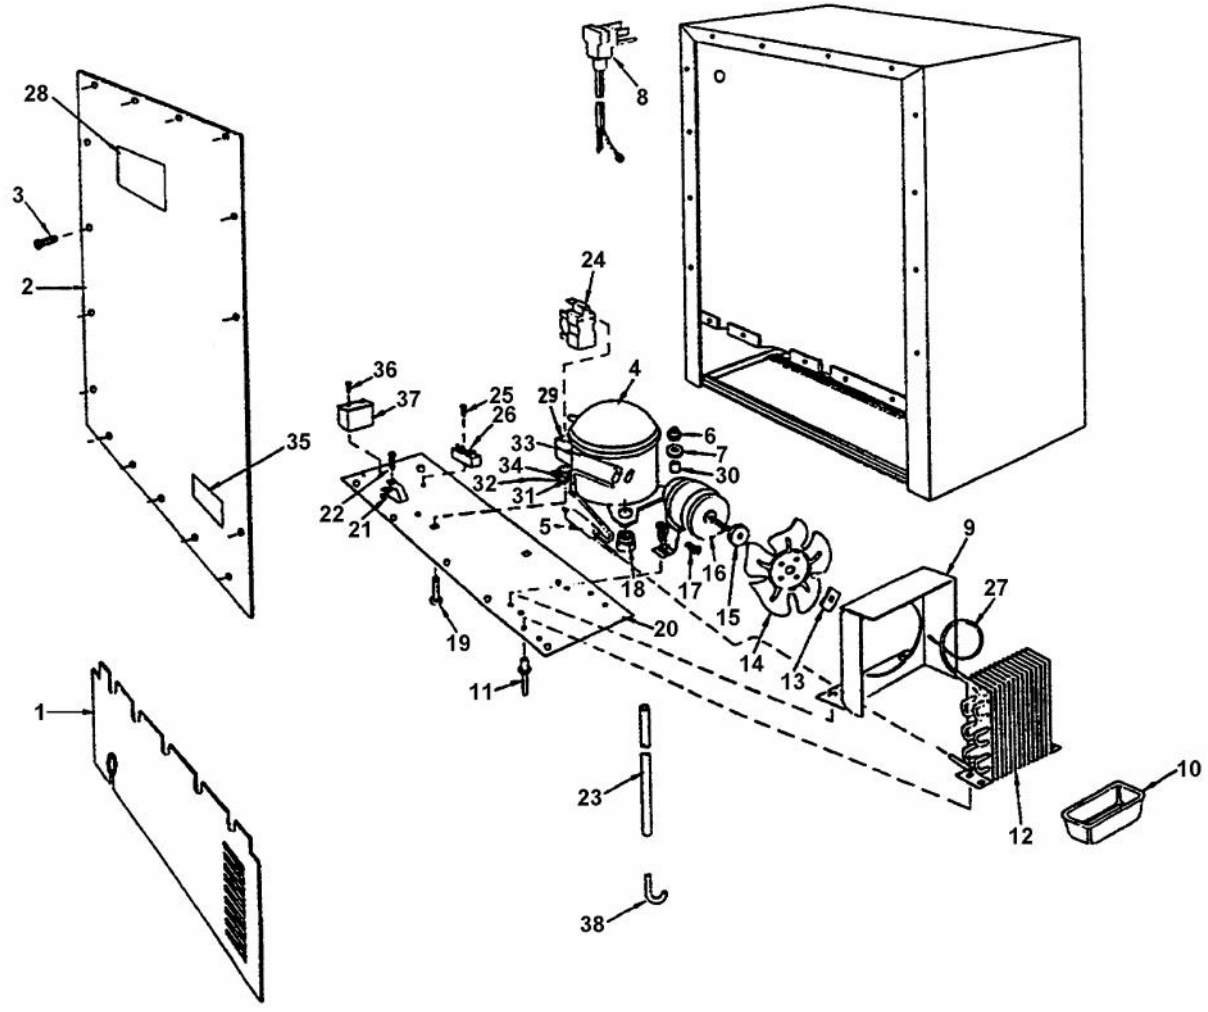

----- Manual continues below -----

Ref #	Part Number	Qty.	Description
1	PW210020		CABINET
2	PW200001		EVAPORATOR ASSEMBLY 42241493
3	PW230009		EVAPORATOR ASSY 42240573
4	PW200001		EVAPORATOR ASSEMBLY 42241493
5	PW230003		EVAPORATOR TRIM (VUWC140) 42241384
6	PW210012		DRIP TRAY & 2 POP RVT(VUWC)42242603
7	PW240028		THERMOSTAT VUAR140 42244092
NI	001131-000		WHITE WIRE (UNDERCOUNTER REF) (NOT NEEDED ON ALL UNITS)
NI	001132-000		THERMOSTAT BRACKET WITH 2 SCREWS (42245587) (NOT NEEDED ON ALL UNITS)
8	PW240015		SUB TO PW240028
9	PW230004		THERMOSTAT KNOB (VUWC140)X42241950
10	PW210003		GRILLE, (VUWC140) X 42242485
11	PW200003		SCREW 42242847 (PKG 20)
12	PW210005		FRONT SHIELD(VUWC140)X 41003674
13	PW200005		DART CLIP, FRONT SHROUD
14	PW240021		DRAIN TUBE (42242079)
15	PW200006		SCREW
16	PW200012		CAPS, EVAPOR. PORTS(VUWC)X42242606
17	PW200013		SUB TO PW200018 - HOLE PLUG WHITE
18	PW200007		SCREW, EVAPOR. (VUWC140)X 08204902
19	PW200014		3/4 WHITE SPACER (41002929)
20	PW220007		J TRAP
21	PW200008		SCREW
NI	PW300238		TANK (RESTRAINT) 42244640
NI	PW300250		DRAIN - VUBD140/VRBD
NI	PW300256		OVER FILL CONTAINER (CK-034A)

Ref #	Part Number	Qty.	Description
1	PW300223		SEAT SPRING
2	PW300224		SEAT CAPSULE ASSEMBLY (8402)
3	PW300225		BUTTON - SPRING RETAINER
4	PW300226		BONNET SPRING
5	PW300227		PRESSURE PLATE
6	PW300228		BONNET GASKET
7	PW300229		DIAPHRAGM
8	PW300230		BONNET ASSEMBLY
9	PW300231		PLUG, LH THREADS
10	PW300232		FIBER WASHER F63F
NI	PW300233		PLASTIC WASHER
NI	PW300234		STEM QUAD RING
12	PW300235		LH INLET NIPPLE ASSEMBLY (8404)
13	PW300236		CO2 NUT
14	PW300249		REGULATOR BODY
NI	PW300237		COMPLETE REGULATOR ASSY BEV. DISP. (840)