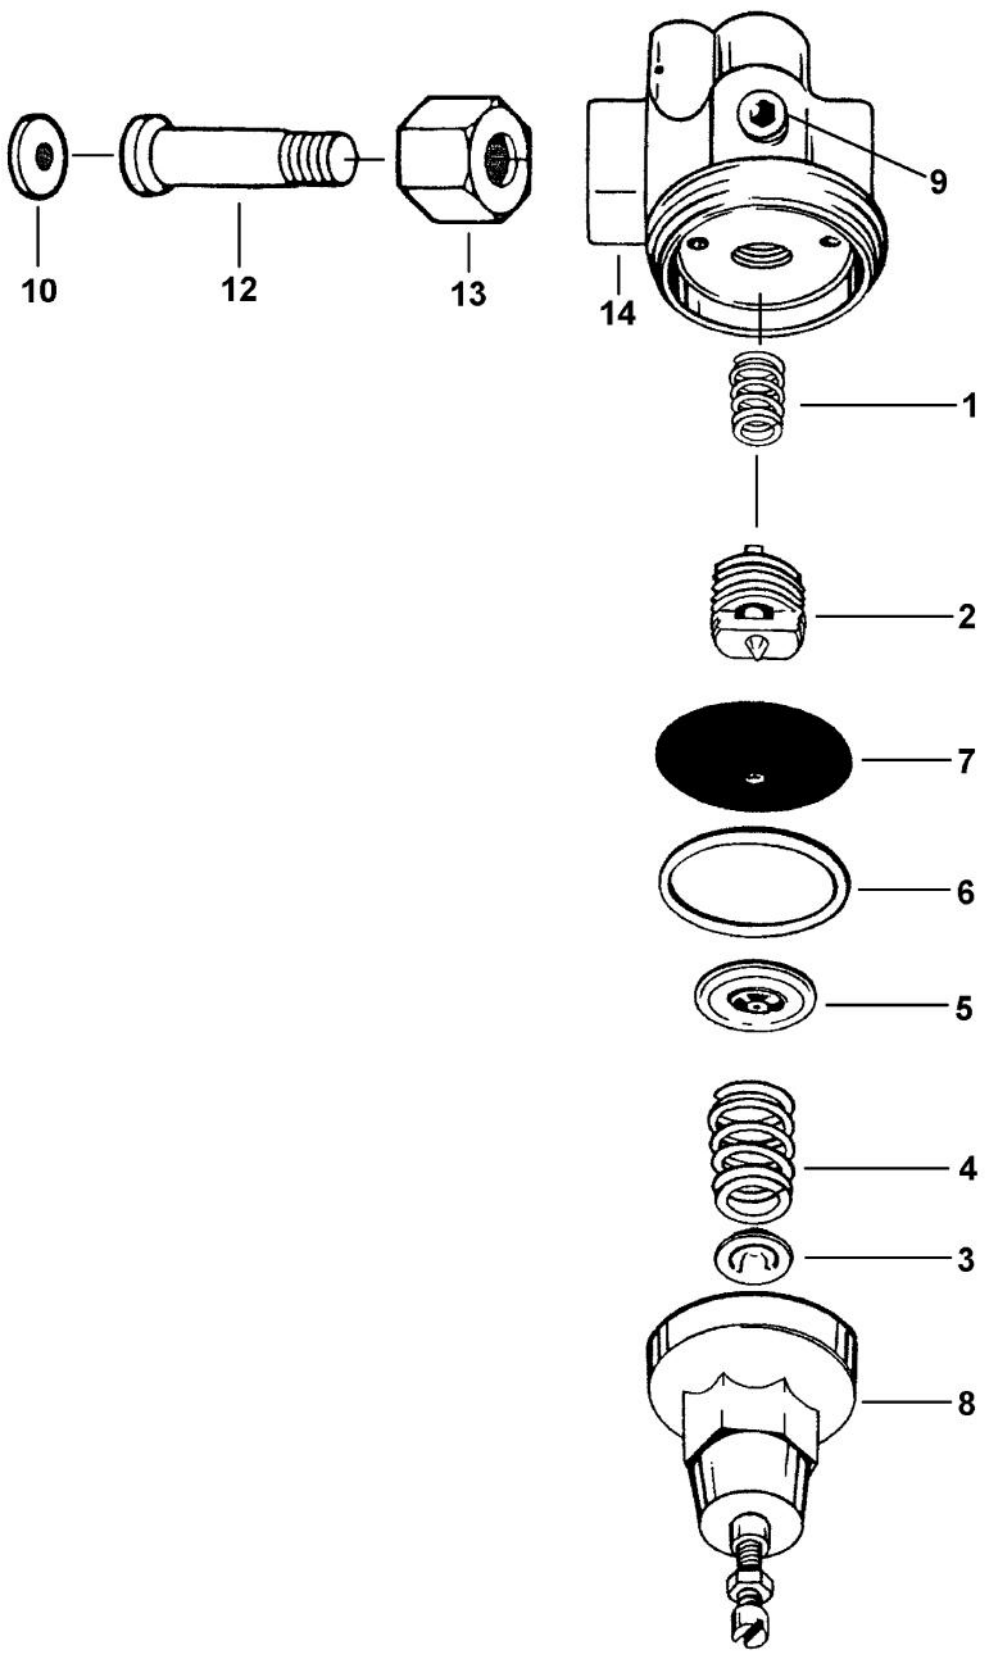

Ref #	Part Number	Qty.	Description
1	PW210021		BACK SHROUD, OUTDOOR 42243087
2	PW230013		CAB. BACK & SEAL
3	PW200039		SCREW41005076
4	PW200022		COMPRESSOR ASSY VUWC140
5	PW240003		DRIER ASSY VUWC140
6	PW200017		LOCK NUT .25-.20 UNC
7	PW200018		.312 ID FLAT WASHER
8	PW240022		POWER CORD, OUTDOOR 42243529
9	PW210018		FAN SHROUD
10	PW210014		DRIP PAN ASSY. (VUWC140)X42242055
11	PW200019		POP RIVET
12	PW240004		CONDENSER, R-134A
13	PW200020		SPEED NUT, FAN MOTOR
14	PW200037		FAN BLADE
15	PW200036		SILENCER, FAN MOTOR SPACER
16	PW240005		FAN/MTR ASSY COMPLETE VUWC
17	PW200021		SCREW
18	PW200022		COMPRESSOR ASSY VUWC140
19	PW200023		CARRIAGE BOLT
20	PW210011		BASEPLATE (VUWC140)
21	PW240002		POWER CORD (VUWC140) 42242488
22	PW200025		SCREW, CLAMP
23	PW240021		DRAIN TUBE (42242079)
24	PW240007		PTC STARTER (VUWC140) 42242427
25	PW200026		SCREW, TERMINAL BLOCK
26	PW240008		TERMINAL BLOCK VUWC140 42242407
27	PW240020		COPPER TUBE, DISCHARGE
28	PW230001		WIRING LABEL (VUWC140) X 41005090
29	PW210015		COMPRESSOR RELAY COVER
30	PW200030		SLEEVE, COMPRESSOR
31	PW200027		NO. 8 STAR WASHER
32	PW240010		GROUND WIRE, COMPRESSOR
33	PW240011		LOW PROCESS TUBE
34	PW200028		HEX HEAD SCREW
35	PW230002		R-134A LABEL (VUWC140) X 41005235
36	PW200029		SCREW
37	PW240012		RUN CAPACITOR (VUWC140) 42242061
38	PW220007		J TRAP

Ref #	Part Number	Qty.	Description
1	PW300223		SEAT SPRING
2	PW300224		SEAT CAPSULE ASSEMBLY (8402)
3	PW300225		BUTTON - SPRING RETAINER
4	PW300226		BONNET SPRING
5	PW300227		PRESSURE PLATE
6	PW300228		BONNET GASKET
7	PW300229		DIAPHRAGM
8	PW300230		BONNET ASSEMBLY
9	PW300231		PLUG, LH THREADS
10	PW300232		FIBER WASHER F63F
NI	PW300233		PLASTIC WASHER
NI	PW300234		STEM QUAD RING
12	PW300235		LH INLET NIPPLE ASSEMBLY (8404)
13	PW300236		CO2 NUT
14	PW300249		REGULATOR BODY
NI	PW300237		COMPLETE REGULATOR ASSY BEV. DISP. (840)