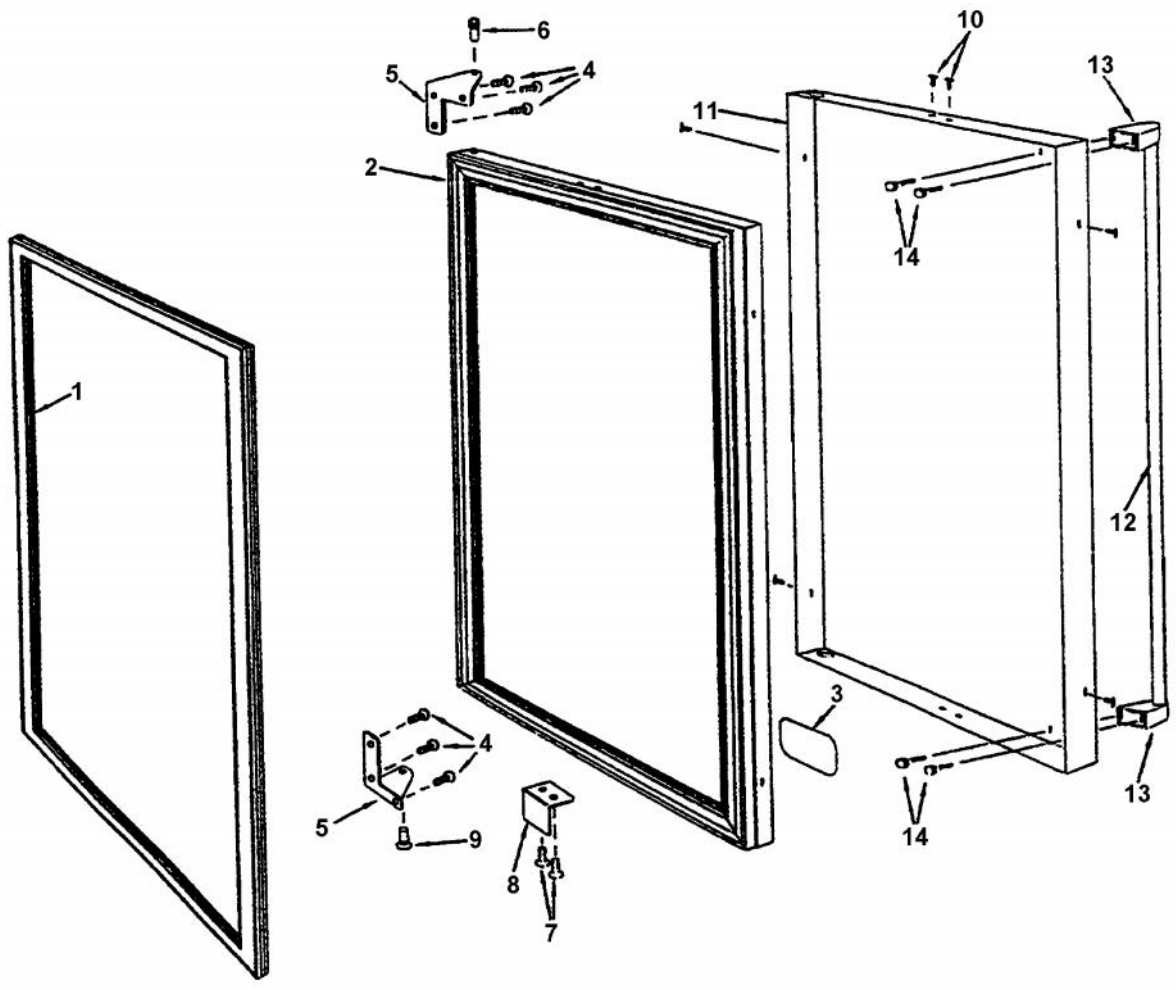

Ref #	Part Number	Qty.	Description
1	PW230005		GASKET, DOOR (VUWC140) X 42241280
2	PW230011		DOOR COMPLETE ASSY 42243079 SOLID
NI	PW230058		DOOR SUB ASSY (42244132)
3	PE010058		4 1/2LOGO/VIKING PROF XBKX (ADV
4	PW200031		SCREW HINGE MTG 42242605
5	PW220004		HINGE KIT (VUWC140) X 42240881
6	PW200032		HINGE PIN 42242281
7	PW200033		SCREW, STRIKER PLATE MOUNTING
8	PW220003		STRIKER PLATE (VUWC140)X42242483
9	PW220004		HINGE KIT (VUWC140) X 42240881
10	PW200035		FRAME MOUNT SCREWS(42243186 PKG 8)
11	B2004884		OUTER DOOR SKIN
12	F0002588SS		DOOR HANDLE - SS
13	PE030001		BRACKET, DOOR, HANDLE
14	PD010019		BLT-1/4-20X3/8HEX WASHER SERATED