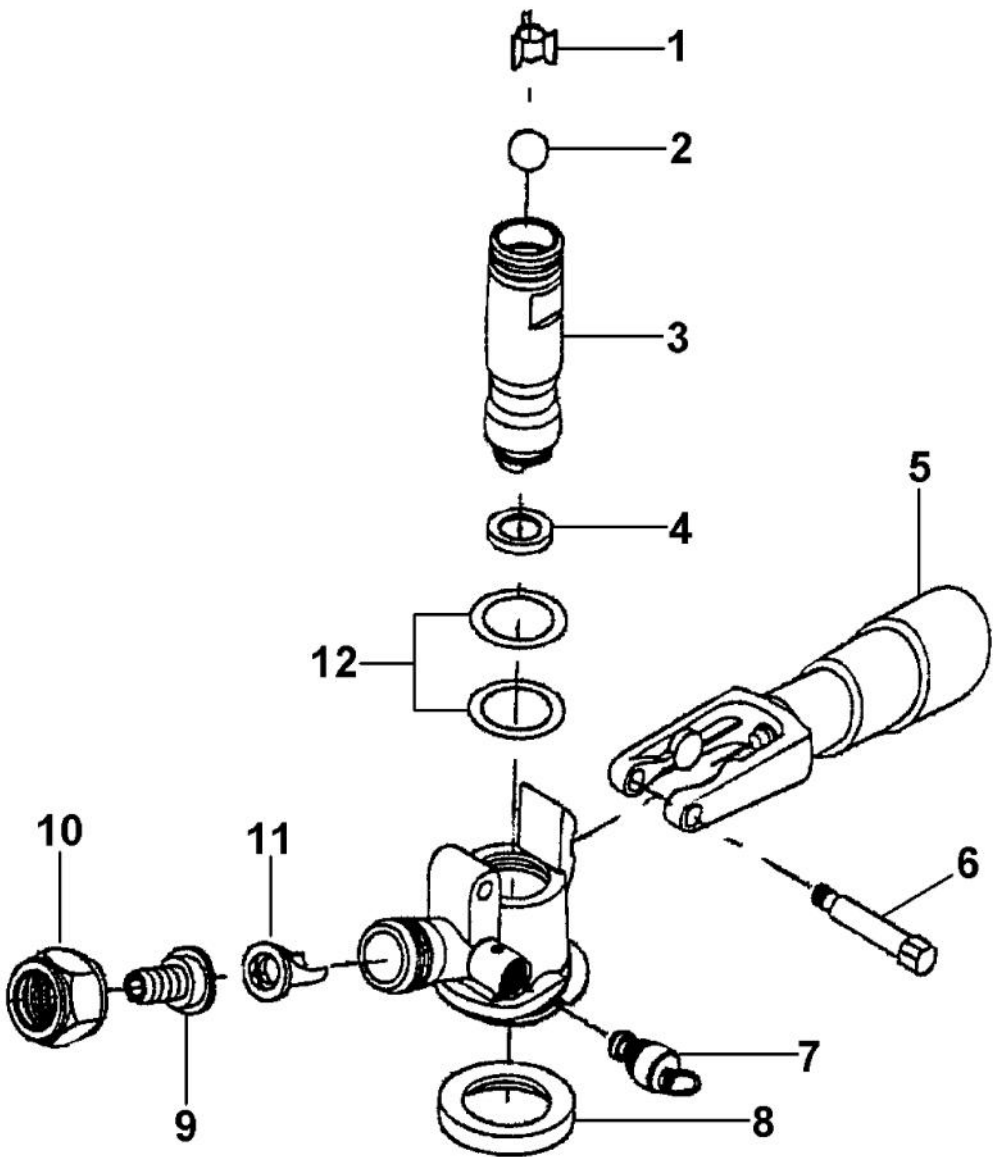

Ref #	Part Number	Qty.	Description
1	PW300208		CHECK BALL RETAINER
2	PW300209		CHECK BALL
3	PW300210		PROBE
4	PW300211		PROBE SEAL
5	PW300212		HANDLE ASSEMBLY -BLACK (403-014)
	PW300213		HANDLE ASSEMBLY - YELLOW
	PW300214		HANDLE ASSEMBLY - RED
6	PW300215		HINGE PIN
7	PW300216		PRESSURE RELIEF VALVE ASSY.
8	PW300217		BODY WASHER (FT84-2A)
9	PW300218		HOSE NIPPLE (404-321)
10	PW300219		HEX NUT (874)
11	PW300220		CHECK VALVE
12	PW300221		PROBE O-RING
NI	PW300222		COMPLETE COUPLER ASSY 7485E-MF-D