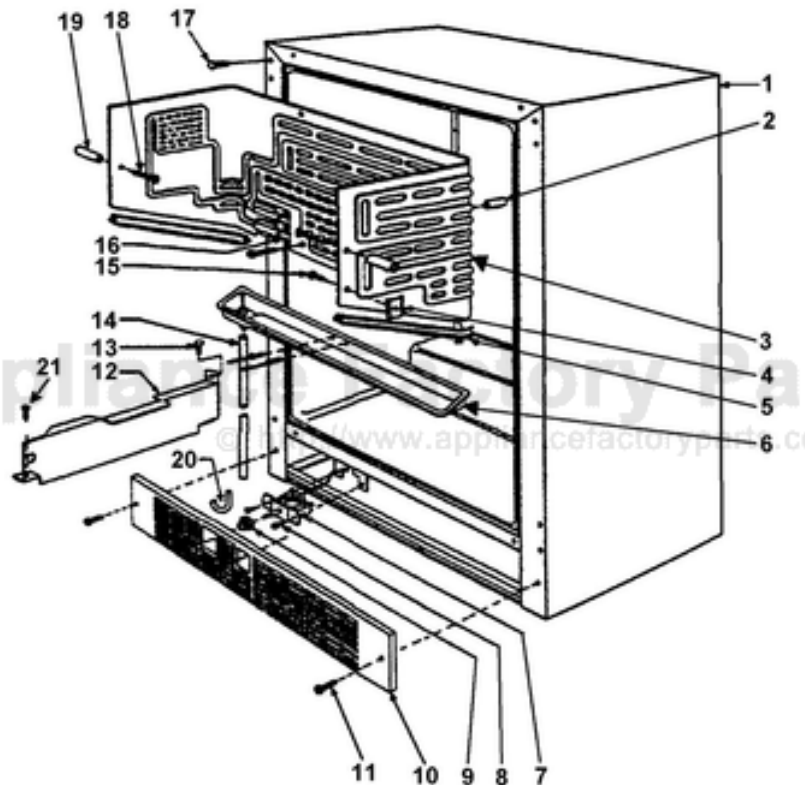

[Find Your VIKING Refrigerator Parts - Select From 341 Models](#)

----- Manual continues below -----