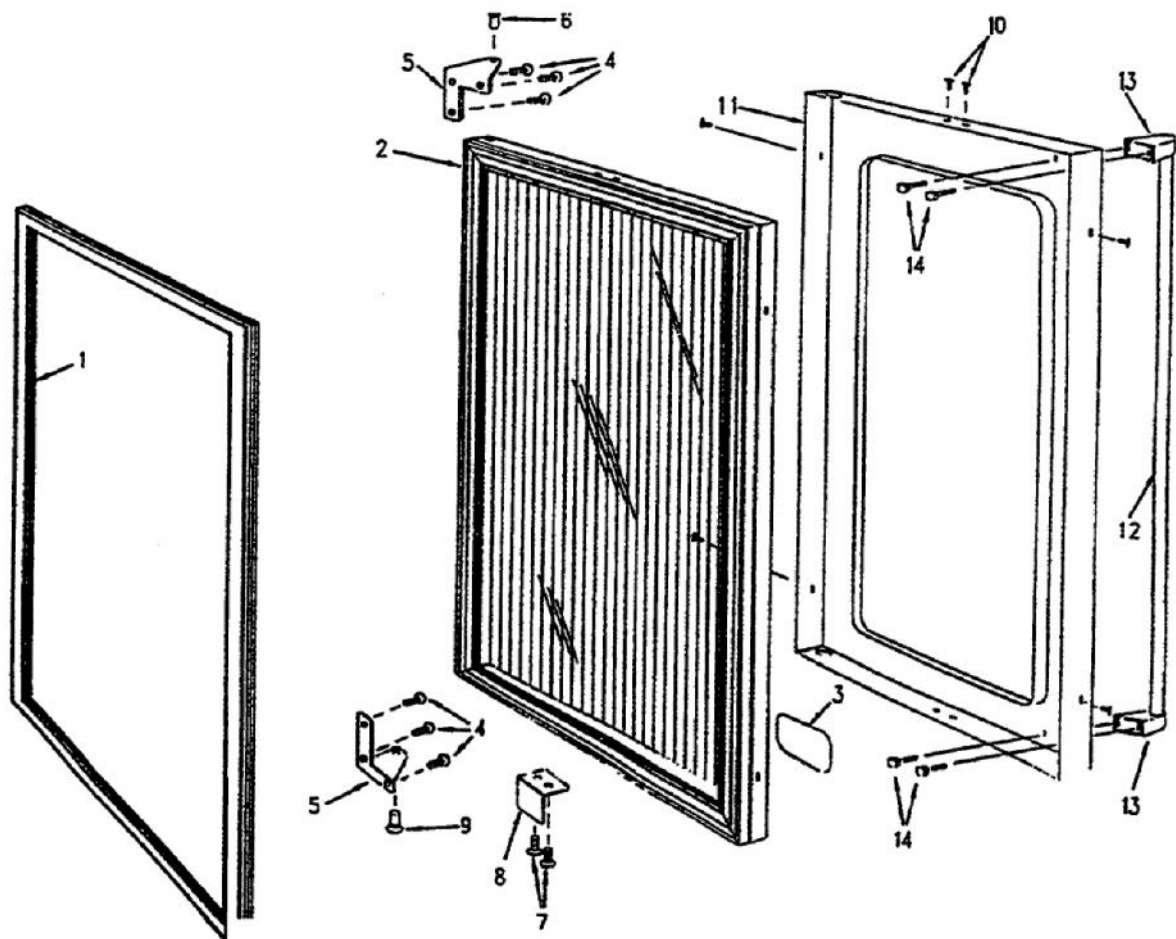

Ref #	Part Number	Qty.	Description
1	PW230005		GASKET, DOOR (VUWC140) X 42241280
2	PW230010SS		COMPLETE DOOR ASSEMBLY 42243023
NI	PW230010BR		COMPLETE DOOR ASSEMBLY
3	PE010058		4 1/2LOGO/VIKING PROF XBKX (ADV
NI	PE010093		LOGO-4 1/2 (VIKING-XBKXXBRX ADHESIV
4	PW200031		SCREW HINGE MTG 42242605
5	PW220004		HINGE KIT (VUWC140) X 42240881
6	PW200032		HINGE PIN 42242281
7	PW200033		SCREW, STRIKER PLATE MOUNTING
8	PW220003		STRIKER PLATE (VUWC140)X42242483
9	PW300244		HINGE PIN, BOTTOM (42245708)
10	PW200035		FRAME MOUNT SCREWS(42243186 PKG 8)
11	PW230008		DOOR FRAME,SS (VUWC140) X 42242663
12	F0002588SS		DOOR HANDLE - SS
NI	F0002588BR		DOOR HANDLE VUWC140 (BRASS) 29.5
13	PE030001		BRACKET, DOOR, HANDLE
NI	PE030001PVD		END CAP DOOR HANDLE XBR
14	PD010019		BLT-1/4-20X3/8HEX WASHER SERATED