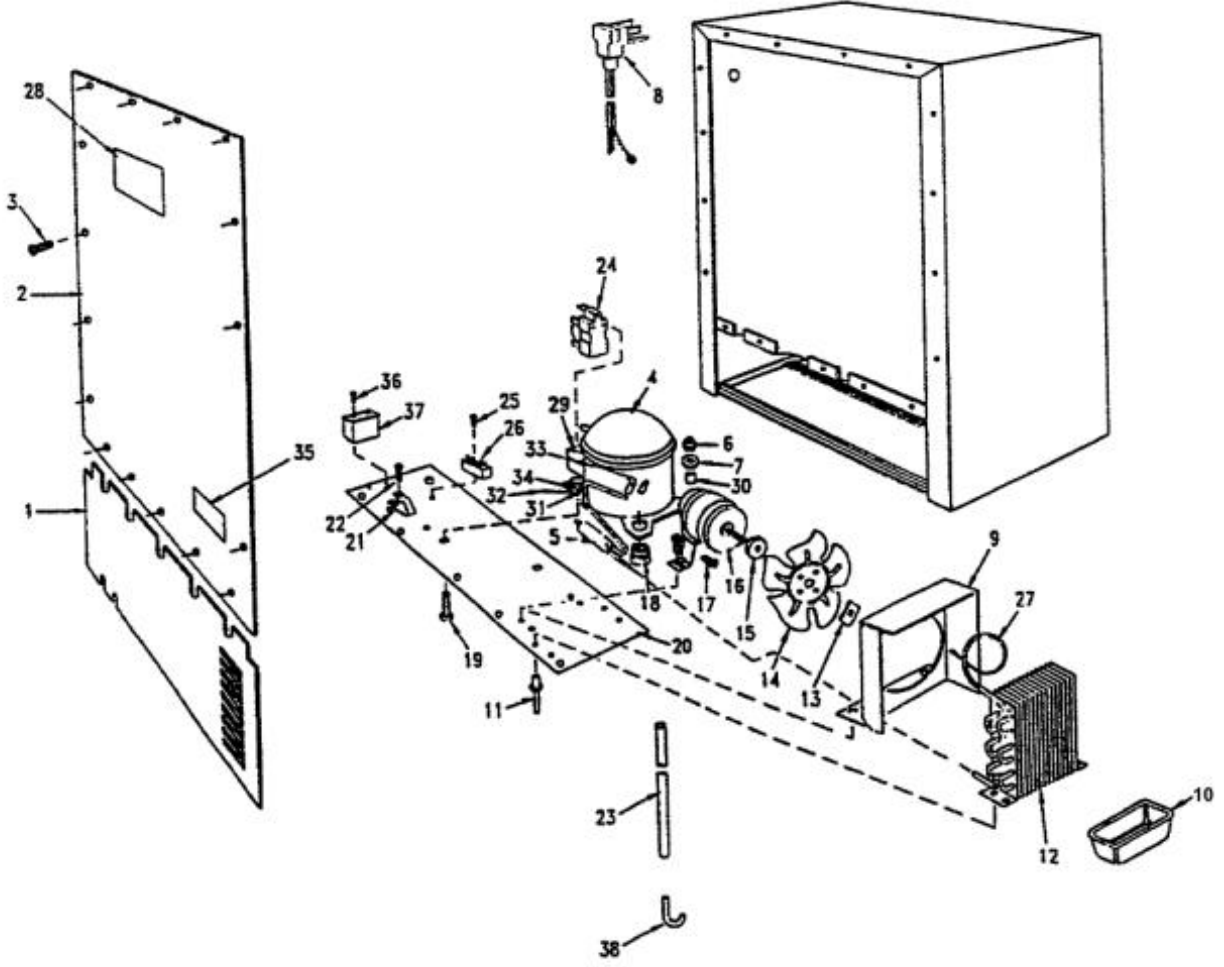

Ref #	Part Number	Qty.	Description
1	PW210009		BACK SHROUD (VUWC140) 42242081
2	PW210010		CABINET BACK (VUWC140) X 42241648
3	PW200016		SCREW, CABINET BACK
4	PW200040		COMPRESSOR ASSEMBLY 42242580
5	PW240003		DRIER ASSY VUWC140
6	PW200017		LOCK NUT .25-.20 UNC
7	PW200018		.312 ID FLAT WASHER
8	PW240002		POWER CORD (VUWC140) 42242488
9	PW210013		FAN SHROUD (VUWC140) 42241349
10	PW210014		DRIP PAN ASSY. (VUWC140)X42242055
11	PW200019		POP RIVET
12	PW240004		CONDENSER, R-134A
13	PW200020		SPEED NUT, FAN MOTOR
14	PW200037		FAN BLADE
15	PW200036		SILENCER, FAN MOTOR SPACER
16	PW240005		FAN/MTR ASSY COMPLETE VUWC
17	PW200021		SCREW
18	PW200022		COMPRESSOR ASSY VUWC140
19	PW200023		CARRIAGE BOLT
20	PW210011		BASEPLATE (VUWC140)
21	PW240002		POWER CORD (VUWC140) 42242488
22	PW200025		SCREW, CLAMP
23	PW240021		DRAIN TUBE (42242079)
24	PW240007		PTC STARTER (VUWC140) 42242427
25	PW200026		SCREW, TERMINAL BLOCK
26	PW240008		TERMINAL BLOCK VUWC140 42242407
27	PW240004		CONDENSER, R-134A
28	PW230001		WIRING LABEL (VUWC140) X 41005090
29	PW210015		COMPRESSOR RELAY COVER
30	PW200030		SLEEVE, COMPRESSOR
31	PW200027		NO. 8 STAR WASHER
32	PW240010		GROUND WIRE, COMPRESSOR
33	PW240011		LOW PROCESS TUBE
34	PW200028		HEX HEAD SCREW
35	PW230002		R-134A LABEL (VUWC140) X 41005235
36	PW200029		SCREW
37	PW240012		RUN CAPACITOR (VUWC140) 42242061
38	PW220007		J TRAP