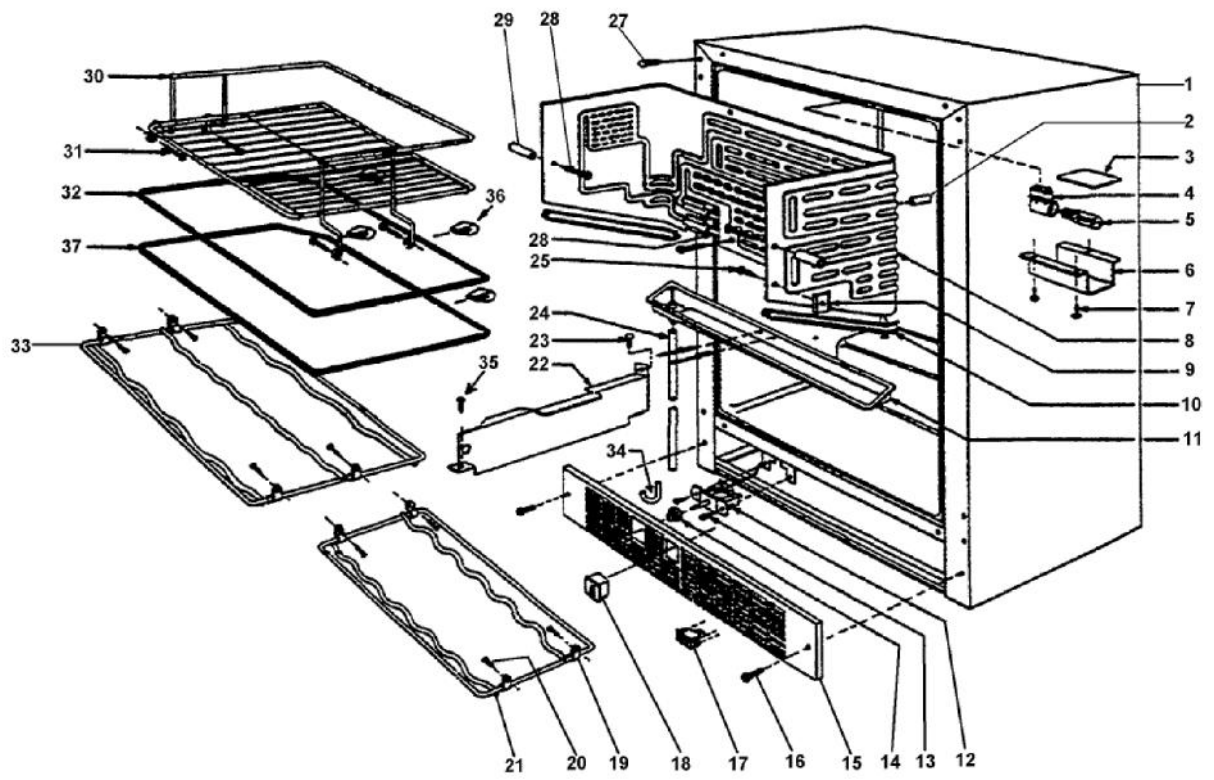

# VIKING VUWC140 Owner's Manual

[Shop genuine replacement parts for VIKING VUWC140](#)

[Find Your VIKING Refrigerator Parts - Select From 341 Models](#)

----- Manual continues below -----

Ref #	Part Number	Qty.	Description
1	PW230005		GASKET, DOOR (VUWC140) X 42241280
2	PW230006		DOOR, COMPLETE ASSY(VUWC140)42242661
3	PE010058		4 1/2LOGO/VIKING PROF XBKX (ADV
NI	PE010093		LOGO-4 1/2 (VIKING-XBKXXBRX ADHESIV
4	PW220004		HINGE KIT (VUWC140) X 42240881
5	PW230003		EVAPORATOR TRIM (VUWC140) 42241384
6	PE030001		BRACKET, DOOR, HANDLE
NI	PE030001PVD		END CAP DOOR HANDLE XBR
7	F0002588SS		DOOR HANDLE - SS
NI	F0002588BR		DOOR HANDLE VUWC140 (BRASS) 29.5
8	PD010019		BLT-1/4-20X3/8HEX WASHER SERATED
9	PW230008		DOOR FRAME,SS (VUWC140) X 42242663

Ref #	Part Number	Qty.	Description
1	PW230005		GASKET, DOOR (VUWC140) X 42241280
2	PW230010SS		COMPLETE DOOR ASSEMBLY 42243023
NI	PW230010BR		COMPLETE DOOR ASSEMBLY
3	PE010058		4 1/2LOGO/VIKING PROF XBKX (ADV
NI	PE010093		LOGO-4 1/2 (VIKING-XBKXXBRX ADHESIV
4	PW200031		SCREW HINGE MTG 42242605
5	PW220004		HINGE KIT (VUWC140) X 42240881
6	PW200032		HINGE PIN 42242281
7	PW200033		SCREW, STRIKER PLATE MOUNTING
8	PW220003		STRIKER PLATE (VUWC140)X42242483
9	PW300244		HINGE PIN, BOTTOM (42245708)
10	PW200035		FRAME MOUNT SCREWS(42243186 PKG 8)
11	PW230008		DOOR FRAME,SS (VUWC140) X 42242663
12	F0002588SS		DOOR HANDLE - SS
NI	F0002588BR		DOOR HANDLE VUWC140 (BRASS) 29.5
13	PE030001		BRACKET, DOOR, HANDLE
NI	PE030001PVD		END CAP DOOR HANDLE XBR
14	PD010019		BLT-1/4-20X3/8HEX WASHER SERATED