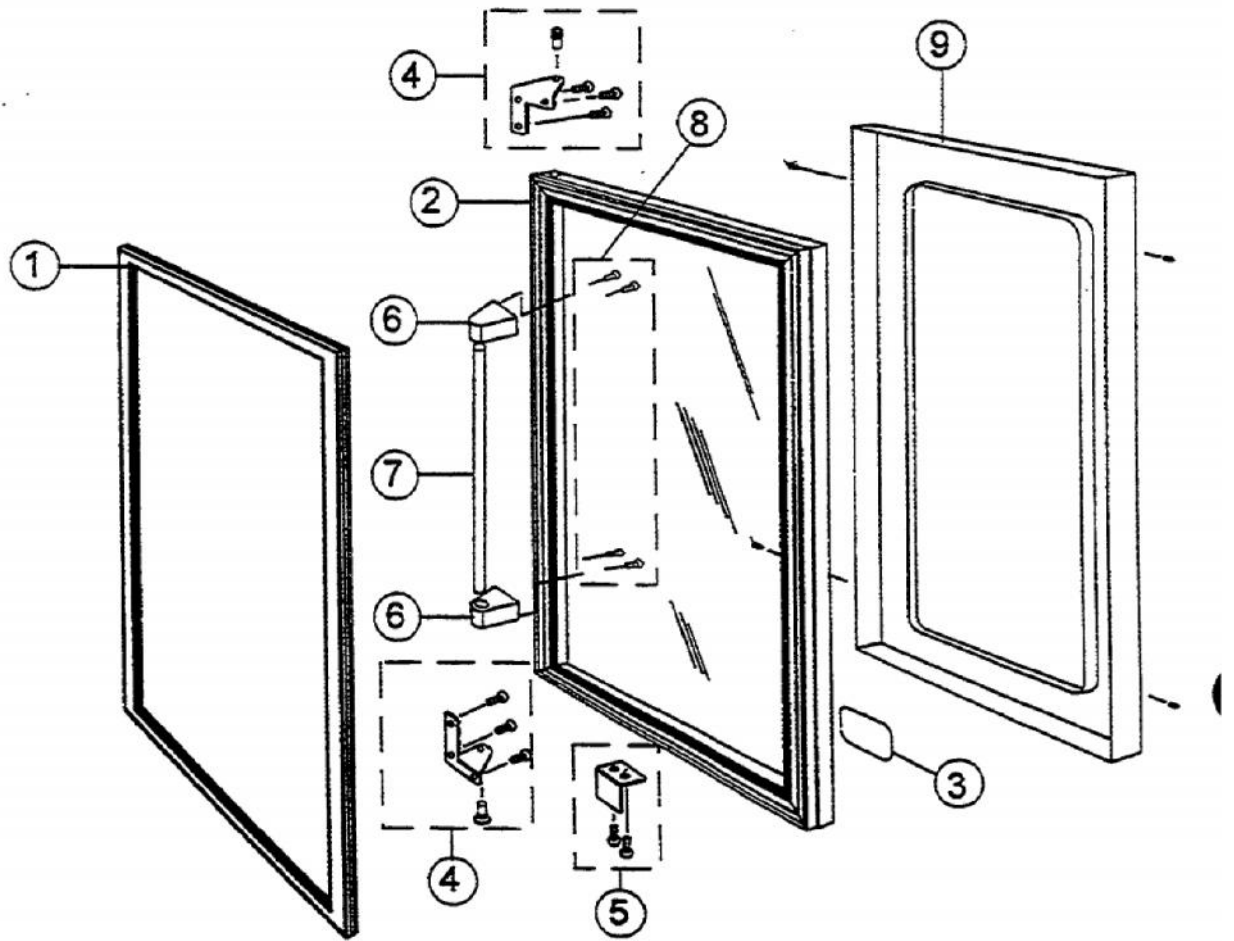

# VIKING VUWC140 Owner's Manual

[Shop genuine replacement parts for VIKING VUWC140](#)

[Find Your VIKING Refrigerator Parts - Select From 341 Models](#)

----- Manual continues below -----

Ref #	Part Number	Qty.	Description
1	PW230005		GASKET, DOOR (VUWC140) X 42241280
2	PW230006		DOOR, COMPLETE ASSY(VUWC140)42242661
3	PE010058		4 1/2LOGO/VIKING PROF XBKX (ADV
NI	PE010093		LOGO-4 1/2 (VIKING-XBKXXBRX ADHESIV
4	PW220004		HINGE KIT (VUWC140) X 42240881
5	PW230003		EVAPORATOR TRIM (VUWC140) 42241384
6	PE030001		BRACKET, DOOR, HANDLE
NI	PE030001PVD		END CAP DOOR HANDLE XBR
7	F0002588SS		DOOR HANDLE - SS
NI	F0002588BR		DOOR HANDLE VUWC140 (BRASS) 29.5
8	PD010019		BLT-1/4-20X3/8HEX WASHER SERATED
9	PW230008		DOOR FRAME,SS (VUWC140) X 42242663