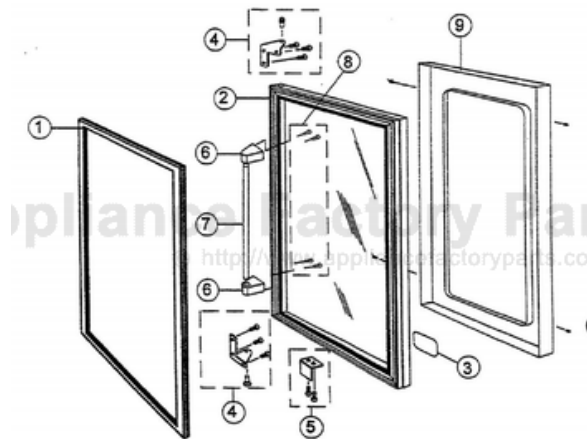

# VIKING VUWC140 Owner's Manual

[Shop genuine replacement parts for VIKING VUWC140](#)

[Find Your VIKING Refrigerator Parts - Select From 341 Models](#)

----- Manual continues below -----

Ref #	Part Number	Qty.	Description
1	PW230005		GASKET, DOOR (VUWC140) X 42241280
2	PW230006		DOOR, COMPLETE ASSY(VUWC140)42242661
3	PE010058		4 1/2LOGO/VIKING PROF XBKX (ADV
NI	PE010093		LOGO-4 1/2 (VIKING-XBKXXBRX ADHESIV
4	PW220004		HINGE KIT (VUWC140) X 42240881
5	PW230003		EVAPORATOR TRIM (VUWC140) 42241384
6	PE030001		BRACKET, DOOR, HANDLE
NI	PE030001PVD		END CAP DOOR HANDLE XBR
7	F0002588SS		DOOR HANDLE - SS
NI	F0002588BR		DOOR HANDLE VUWC140 (BRASS) 29.5
8	PD010019		BLT-1/4-20X3/8HEX WASHER SERATED
9	PW230008		DOOR FRAME,SS (VUWC140) X 42242663