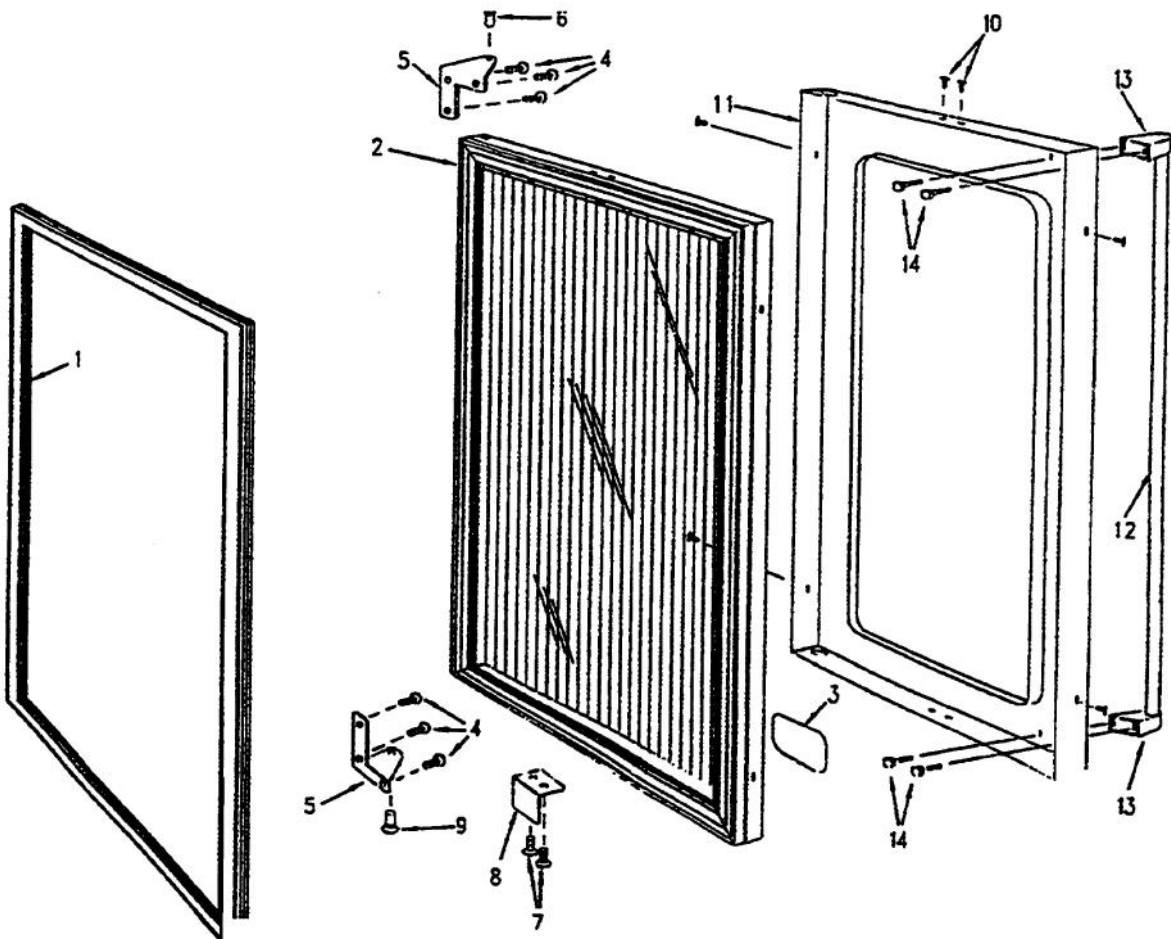

Ref #	Part Number	Qty.	Description
1	PW230127		GASKET, DOOR
2	PW230086		141 VUWC DR ASSY R-LKY-FGLD-HDL 42244574
	PW230087		141 VUWC DR ASSY L-LKY-FGLD-HDL 42244575
3	PE010016		NAMEPLATE, LOGO, PRO
	PE010079		4.5 LOGO/VIKING PROF, BK/BR
4	PW200031		SCREW HINGE MTG 42242605
5	PW220004		HINGE KIT (VUWC140) X 42240881
6	PW200032		HINGE PIN 42242281
7	PW200033		SCREW, STRIKER PLATE MOUNTING
8	PW220003		STRIKER PLATE (VUWC140)X42242483
9	PW300244		HINGE PIN, BOTTOM (42245708)
10	PW200035		FRAME MOUNT SCREWS(42243186 PKG 8)
11	PW230076		DOOR FRAME - RH
	PW230077		141 DUWC DR FRAME-L-LKY 42244565
12	F0002588SS		DOOR HANDLE - SS
	F0002588BR		DOOR HANDLE VUWC140 (BRASS) 29.5
13	PE030001		BRACKET, DOOR, HANDLE
	PE030001PVD		END CAP DOOR HANDLE XBR
14	PD010019		BLT-1/4-20X3/8HEX WASHER SERATED
NI	PW200059		LOCK & KEY ASSY FOR SSDF DOORS
NI	PW200056		SERVICE ASSY SET OF 2 KEYS (42244506)
NI	PW230071		141 VUWC/DUWC DR (ONLY) L-LKY-FGLD 42244559
NI	PW230070		141 VUWC/DUWC DR (ONLY) R-LKY-FGLD 42244558