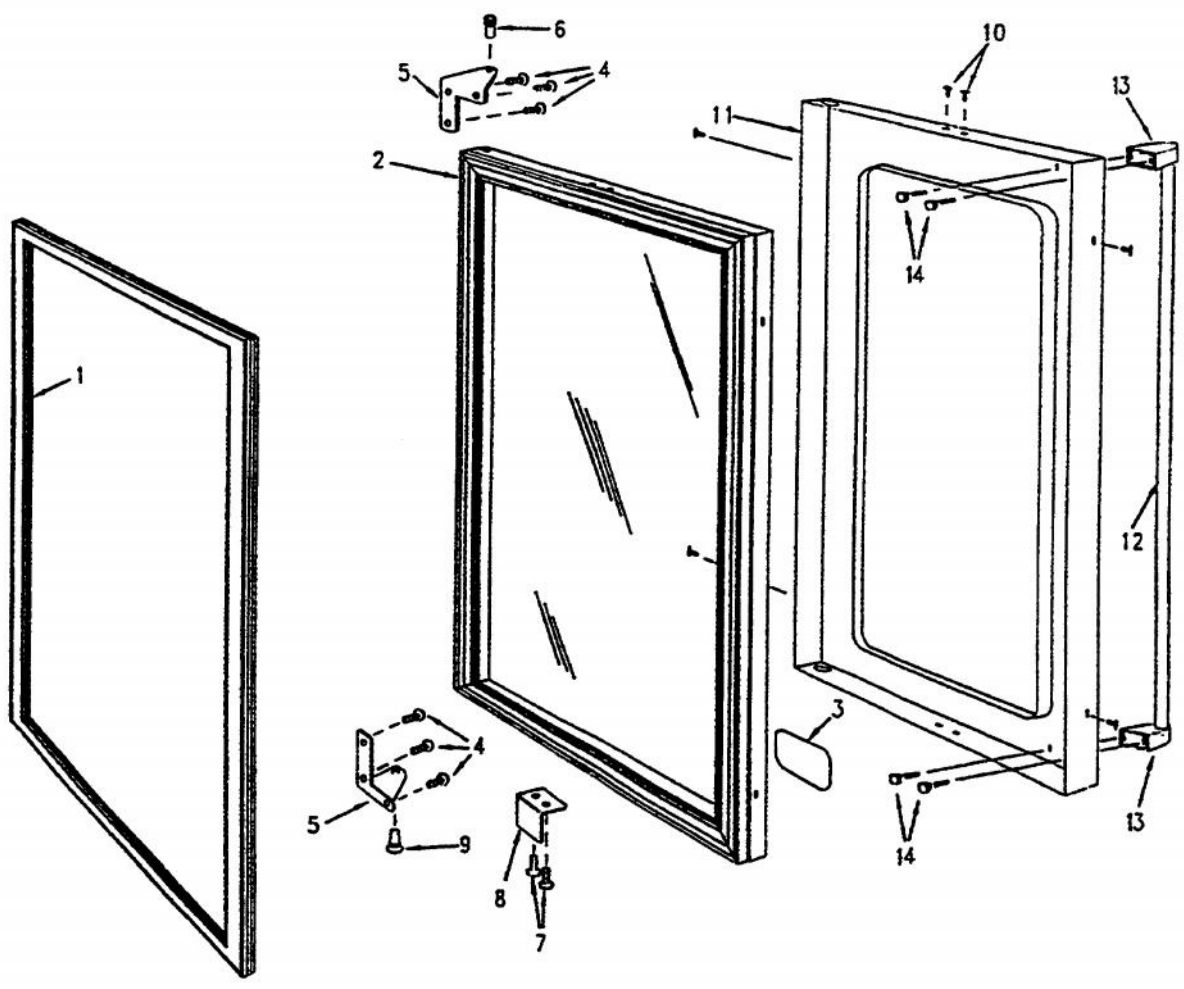

Ref #	Part Number	Qty.	Description
1	PW230127		GASKET, DOOR
2	PW230081		141 VUWC DR ASSY R-LKY-GLD-HDL 42244569
	PW230080		141 VUWC DR ASSY L-LKY-GLD-HDL 42244568
3	PE010016		NAMEPLATE, LOGO, PRO
	PE010079		4.5 LOGO/VIKING PROF, BK/BR
4	PW200031		SCREW HINGE MTG 42242605
5	PW220004		HINGE KIT (VUWC140) X 42240881
6	PW200032		HINGE PIN 42242281
7	PW200033		SCREW, STRIKER PLATE MOUNTING
8	PW220003		STRIKER PLATE (VUWC140)X42242483
9	PW300244		HINGE PIN, BOTTOM (42245708)
10	PW200035		FRAME MOUNT SCREWS(42243186 PKG 8)
11	PW230063		141 VUWC DR FRAME-R-LKY 42244551
	PW230062		141 VUWC DR FRAME-L-LKY 42244550
12	F0002588SS		DOOR HANDLE - SS
	F0002588BR		DOOR HANDLE VUWC140 (BRASS) 29.5
13	PE030001		BRACKET, DOOR, HANDLE
	PE030001PVD		END CAP DOOR HANDLE XBR
14	PD010019		BLT-1/4-20X3/8HEX WASHER SERATED
NI	PW200059		LOCK & KEY ASSY FOR SSDF DOORS
NI	PW200056		SERVICE ASSY SET OF 2 KEYS (42244506)
NI	PW230068		141 VUWC/DUWC DR (ONLY) L-LKY-GLD 42244556
NI	PW230069		141 VUWC/DUWC DR (ONLY) R-LKY-GLD 42244557