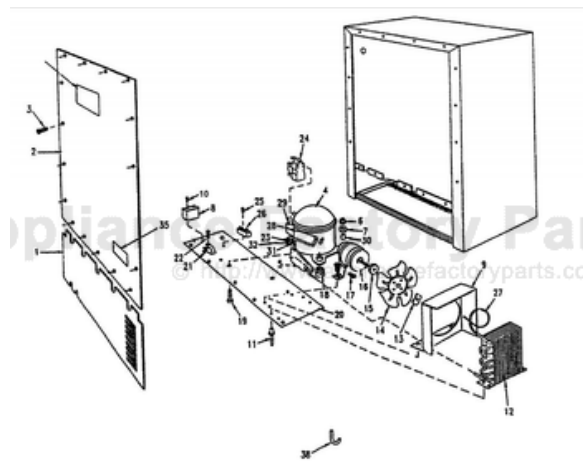

[Find Your VIKING Refrigerator Parts - Select From 341 Models](#)

----- Manual continues below -----