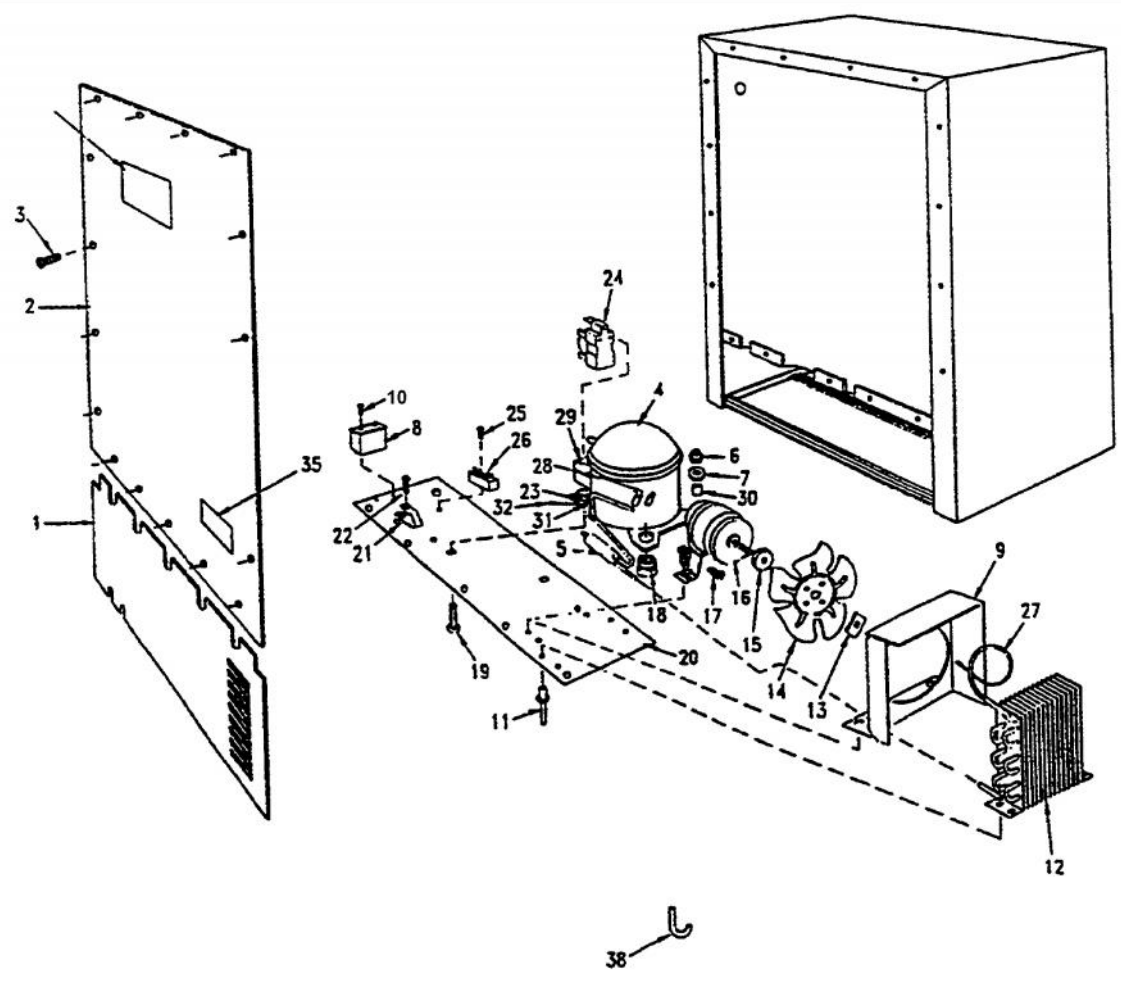

----- Manual continues below -----

Ref #	Part Number	Qty.	Description
1	PW210009		BACK SHROUD (VUWC140) 42242081
2	PW210010		CABINET BACK (VUWC140) X 42241648
3	PW200016		SCREW, CABINET BACK
4	PW200040		COMPRESSOR ASSEMBLY 42242580
5	PW240003		DRIER ASSY VUWC140
6	PW200017		LOCK NUT .25-.20 UNC
7	PW200018		.312 ID FLAT WASHER
8	PW240012		RUN CAPACITOR (VUWC140) 42242061
9	PW210013		FAN SHROUD (VUWC140) 42241349
10	PW200029		SCREW
11	PW200019		POP RIVET
12	PW240004		CONDENSER, R-134A
13	PW200020		SPEED NUT, FAN MOTOR
14	PW200037		FAN BLADE
15	PW200036		SILENCER, FAN MOTOR SPACER
16	PW240005		FAN/MTR ASSY COMPLETE VUWC
17	PW200021		SCREW
18	PW200022		COMPRESSOR ASSY VUWC140
19	PW200023		CARRIAGE BOLT
20	PW210011		BASEPLATE (VUWC140)
21	PW240002		POWER CORD (VUWC140) 42242488
22	PW200025		SCREW, CLAMP
23	PW200028		HEX HEAD SCREW
24	PW240007		PTC STARTER (VUWC140) 42242427
25	PW200026		SCREW, TERMINAL BLOCK
26	PW240008		TERMINAL BLOCK VUWC140 42242407
27	PW240004		CONDENSER, R-134A
28	PW240011		LOW PROCESS TUBE
29	PW210015		COMPRESSOR RELAY COVER
30	PW200030		SLEEVE, COMPRESSOR
31	PW200027		NO. 8 STAR WASHER
32	PW240010		GROUND WIRE, COMPRESSOR
NI	PW240028		THERMOSTAT VUAR140 42244092
NI	001131-000		WHITE WIRE (UNDERCOUNTER REF) (NOT NEEDED ON ALL UNIT)
NI	001132-000		THERMOSTAT BRACKET WITH 2 SCREWS (42245587) (NOT NEEDED ON ALL UNIT)