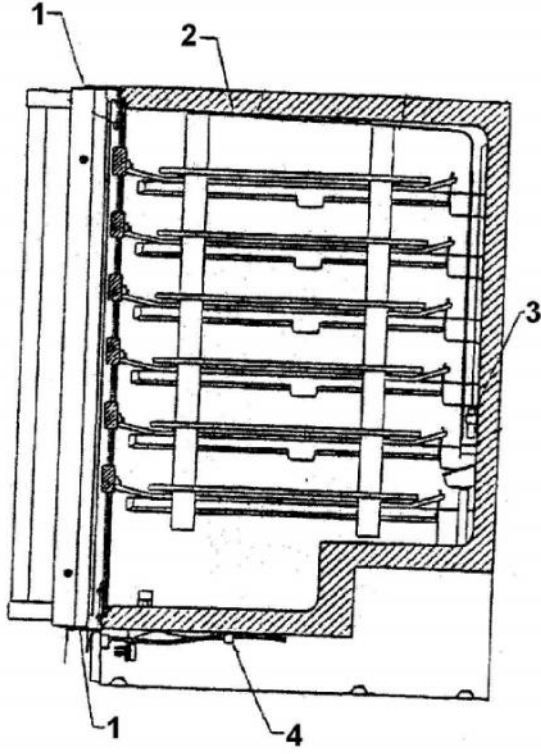

----- Manual continues below -----

Ref #	Part Number	Qty.	Description
1	PW210009		BACK SHROUD (VUWC140) 42242081
2	PW210010		CABINET BACK (VUWC140) X 42241648
3	PW200016		SCREW, CABINET BACK
4	PW200040		COMPRESSOR ASSEMBLY 42242580
5	PW240003		DRIER ASSY VUWC140
6	PW200017		LOCK NUT .25-.20 UNC
7	PW200018		.312 ID FLAT WASHER
8	PW240012		RUN CAPACITOR (VUWC140) 42242061
9	PW210013		FAN SHROUD (VUWC140) 42241349
10	PW200029		SCREW
11	PW200019		POP RIVET
12	PW240004		CONDENSER, R-134A
13	PW200020		SPEED NUT, FAN MOTOR
14	PW200037		FAN BLADE
15	PW200036		SILENCER, FAN MOTOR SPACER
16	PW240005		FAN/MTR ASSY COMPLETE VUWC
17	PW200021		SCREW
18	PW200022		COMPRESSOR ASSY VUWC140
19	PW200023		CARRIAGE BOLT
20	PW210011		BASEPLATE (VUWC140)
21	PW240002		POWER CORD (VUWC140) 42242488
22	PW200025		SCREW, CLAMP
23	PW200028		HEX HEAD SCREW
24	PW240007		PTC STARTER (VUWC140) 42242427
25	PW200026		SCREW, TERMINAL BLOCK
26	PW240008		TERMINAL BLOCK VUWC140 42242407
27	PW240004		CONDENSER, R-134A
28	PW240011		LOW PROCESS TUBE
29	PW210015		COMPRESSOR RELAY COVER
30	PW200030		SLEEVE, COMPRESSOR
31	PW200027		NO. 8 STAR WASHER
32	PW240010		GROUND WIRE, COMPRESSOR
NI	PW240028		THERMOSTAT VUAR140 42244092
NI	001131-000		WHITE WIRE (UNDERCOUNTER REF) (NOT NEEDED ON ALL UNIT)
NI	001132-000		THERMOSTAT BRACKET WITH 2 SCREWS (42245587) (NOT NEEDED ON ALL UNIT)

Ref #	Part Number	Qty.	Description
1	PW220004		HINGE KIT (VUWC140) X 42240881
2	PW200068		SCREW
3	PW240050		THERMISTOR (42244531)
4	PW200069		CLAMP
5	PW200070		SCREW
6	PW210052		FRONT SHROUD
7	PW210053		DRIP PAN
8	PW240056		POWER CORD
9	PW240057		SWITCH
10	PW230012		LIGHT SWITCH, PLUNGER XBKX 42242915

Ref #	Part Number	Qty.	Description
1	PW210003		GRILLE, (VUWC140) X 42242485
2	PW220003		STRIKER PLATE (VUWC140)X42242483
3	PW200004		SCREW LENS COVER 42243354
4	PW210050		BACK PANEL
5	PW210051		SHROUD