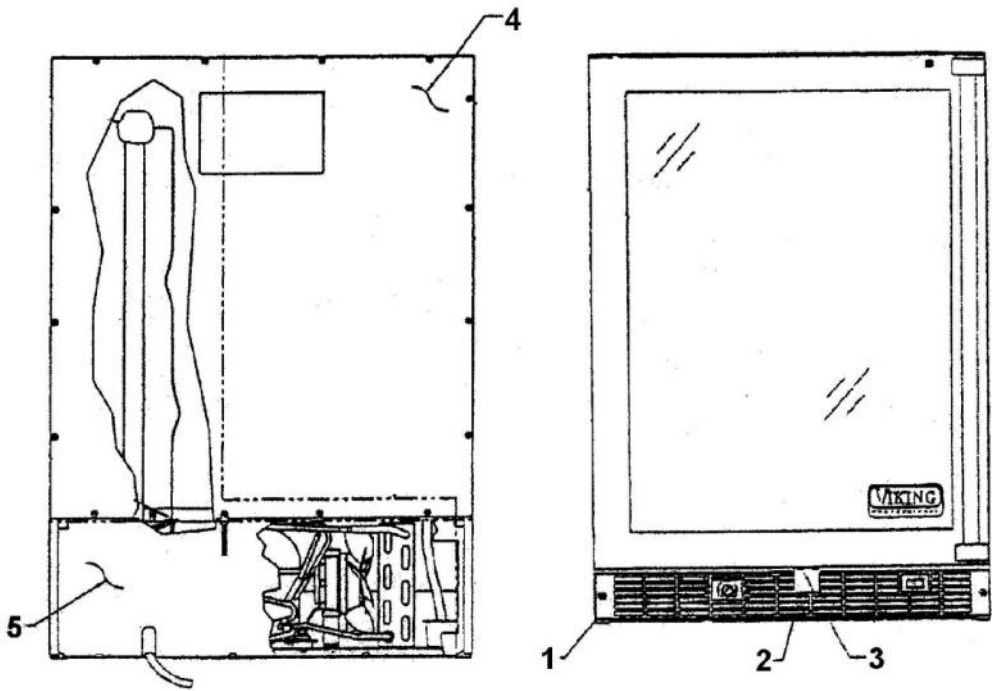

Ref #	Part Number	Qty.	Description
1	PW210003		GRILLE, (VUWC140) X 42242485
2	PW220003		STRIKER PLATE (VUWC140)X42242483
3	PW200004		SCREW LENS COVER 42243354
4	PW210050		BACK PANEL
5	PW210051		SHROUD