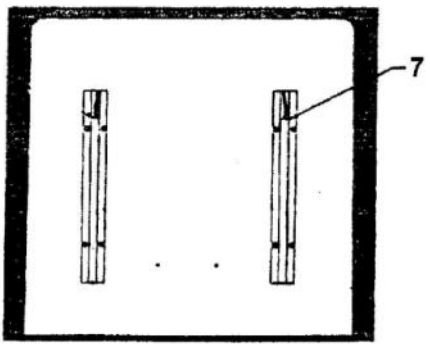

Ref #	Part Number	Qty.	Description
1	PW220015		LOCK CATCH BRACKET (BLACK)
2	PW240046		141 SERIES BLACK EVAP ASSY (42244920) (BLACK)
2	PW240036		EVAPORATOR ASSEMBLY 42243577 (WHITE)
3	PW240052		J TRAP
4	PW210044		141 WINE RACK W/WD AND SCREWS 42244614
	PW210045		141 WINE RACK ONLY 42244615
	PW230118		141 WOOD FRONT ONLY 42244616
5	PW200071		SCREW
6	PW210054		CRADLE
7	PW240044		VUAR/DUAR141 AURA LIGHT
8	PW240047		12V FAN
9	PW200069		CLAMP
10	PW210040		DRIP TRAY
11	PW200061		RIVET
12	PW240045		SERV. ASSY BLACK DRAIN TUBE 42244609