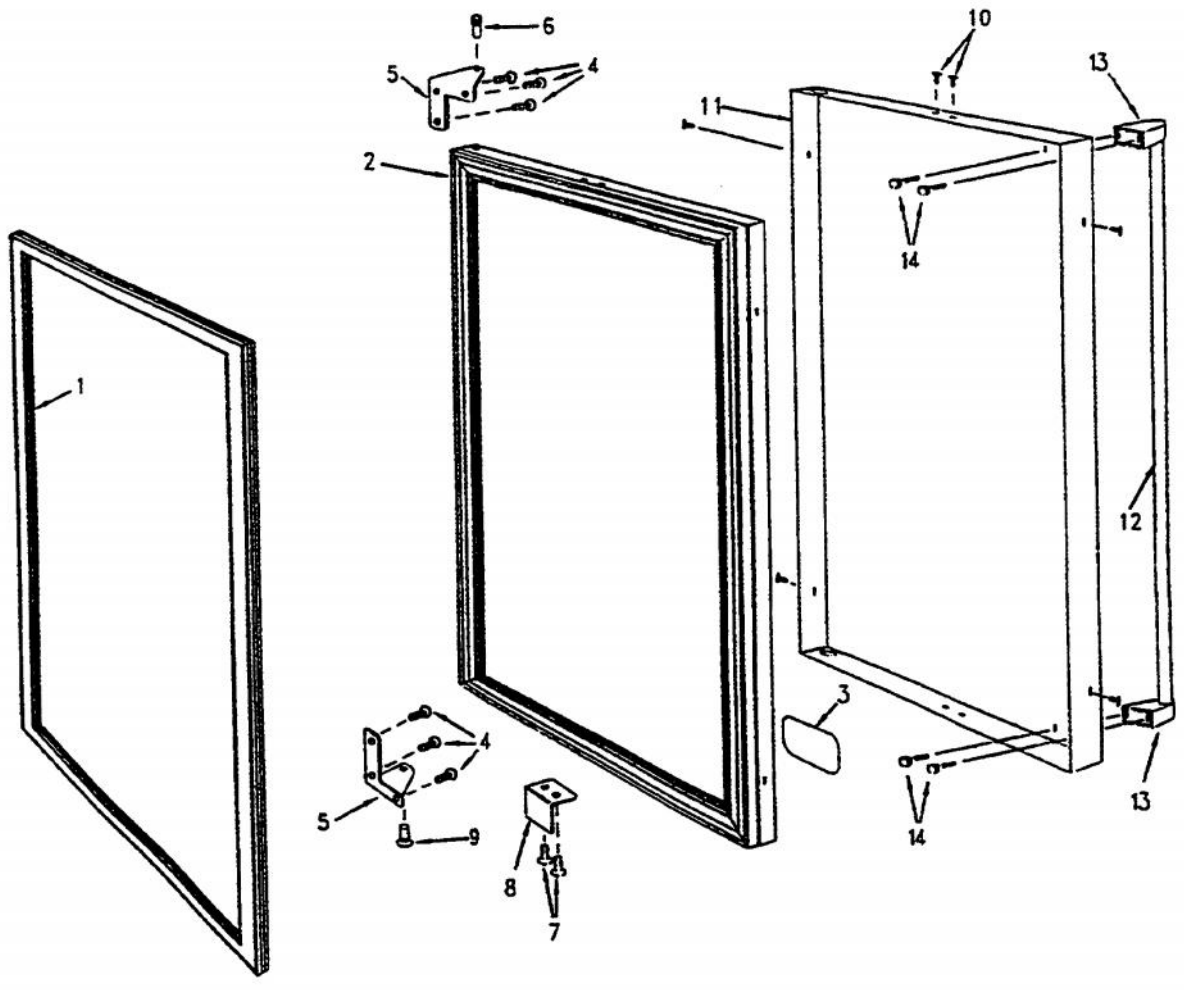

Ref #	Part Number	Qty.	Description
1	PW230127		GASKET, DOOR
2	PW230094		141 VUWC SOLID DR-R ASSY 42244582
	PW230095		141 VUWC SOLID DR-L ASSY 42244583
NI	PW230058		DOOR SUB ASSY (42244132)
3	PE010058		4 1/2 LOGO/VIKING PROF XBKX (ADV
	PE010059		4 1/2 LOGO/VIKING PROF XWHX (ADV
	PE010093		LOGO-4 1/2 (VIKING-XBKXXBRX ADHESIV
	PE010080		4.5 LOGO/VIKING PROF XWH/BR
4	PW200031		SCREW HINGE MTG 42242605
5	PW220004		HINGE KIT (VUWC140) X 42240881
6	PW200032		HINGE PIN 42242281
7	PW200033		SCREW, STRIKER PLATE MOUNTING
8	PW220003		STRIKER PLATE (VUWC140)X42242483
9	PW300244		HINGE PIN, BOTTOM (42245708)
10	PW200035		FRAME MOUNT SCREWS(42243186 PKG 8)
11	B2004884		OUTER DOOR SKIN
	C9004884x		DOOR SKIN (LH / RH)
12	F0002588SS		DOOR HANDLE - SS
	F0002588BR		DOOR HANDLE VUWC140 (BRASS) 29.5
13	PE030001		BRACKET, DOOR, HANDLE
	PE030001PVD		END CAP DOOR HANDLE XBR
14	PD010019		BLT-1/4-20X3/8HEX WASHER SERATED
NI	PW200059		LOCK & KEY ASSY FOR SSDF DOORS
NI	PW200056		SERVICE ASSY SET OF 2 KEYS (42244506)