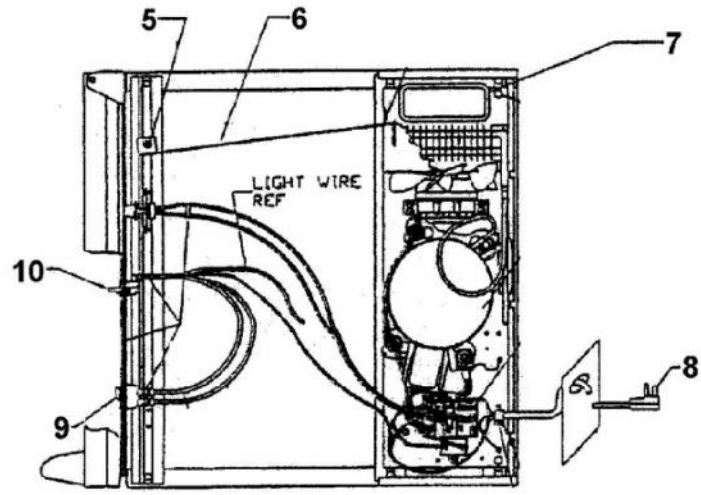

----- Manual continues below -----

Ref #	Part Number	Qty.	Description
1	PW210009		BACK SHROUD (VUWC140) 42242081
2	PW210010		CABINET BACK (VUWC140) X 42241648
3	PW200016		SCREW, CABINET BACK
4	PW200040		COMPRESSOR ASSEMBLY 42242580
5	PW240003		DRIER ASSY VUWC140
6	PW200017		LOCK NUT .25-.20 UNC
7	PW200018		.312 ID FLAT WASHER
8	PW240012		RUN CAPACITOR (VUWC140) 42242061
9	PW210013		FAN SHROUD (VUWC140) 42241349
10	PW200029		SCREW
11	PW200019		POP RIVET
12	PW240004		CONDENSER, R-134A
13	PW200020		SPEED NUT, FAN MOTOR
14	PW200037		FAN BLADE
15	PW200036		SILENCER, FAN MOTOR SPACER
16	PW240005		FAN/MTR ASSY COMPLETE VUWC
17	PW200021		SCREW
18	PW200022		COMPRESSOR ASSY VUWC140
19	PW200023		CARRIAGE BOLT
20	PW210011		BASEPLATE (VUWC140)
21	PW240002		POWER CORD (VUWC140) 42242488
22	PW200025		SCREW, CLAMP
23	PW200028		HEX HEAD SCREW
24	PW240007		PTC STARTER (VUWC140) 42242427
25	PW200026		SCREW, TERMINAL BLOCK
26	PW240008		TERMINAL BLOCK VUWC140 42242407
27	PW240004		CONDENSER, R-134A
28	PW240011		LOW PROCESS TUBE
29	PW210015		COMPRESSOR RELAY COVER
30	PW200030		SLEEVE, COMPRESSOR
31	PW200027		NO. 8 STAR WASHER
32	PW240010		GROUND WIRE, COMPRESSOR
NI	PW240028		THERMOSTAT VUAR140 42244092
NI	001131-000		WHITE WIRE (UNDERCOUNTER REF) (NOT NEEDED ON ALL UNIT)
NI	001132-000		THERMOSTAT BRACKET WITH 2 SCREWS (42245587) (NOT NEEDED ON ALL UNIT)