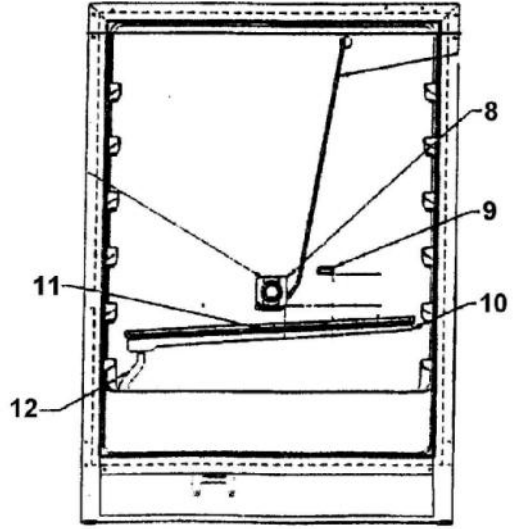

Ref #	Part Number	Qty.	Description
1	PW220015		LOCK CATCH BRACKET (BLACK)
2	PW240046		141 SERIES BLACK EVAP ASSY (42244920) (BLACK)
2	PW240036		EVAPORATOR ASSEMBLY 42243577 (WHITE)
3	PW240052		J TRAP
4	PW210044		141 WINE RACK W/WD AND SCREWS 42244614
	PW210045		141 WINE RACK ONLY 42244615
	PW230118		141 WOOD FRONT ONLY 42244616
5	PW200071		SCREW
6	PW210054		CRADLE
7	PW240044		VUAR/DUAR141 AURA LIGHT
8	PW240047		12V FAN
9	PW200069		CLAMP
10	PW210040		DRIP TRAY
11	PW200061		RIVET
12	PW240045		SERV. ASSY BLACK DRAIN TUBE 42244609