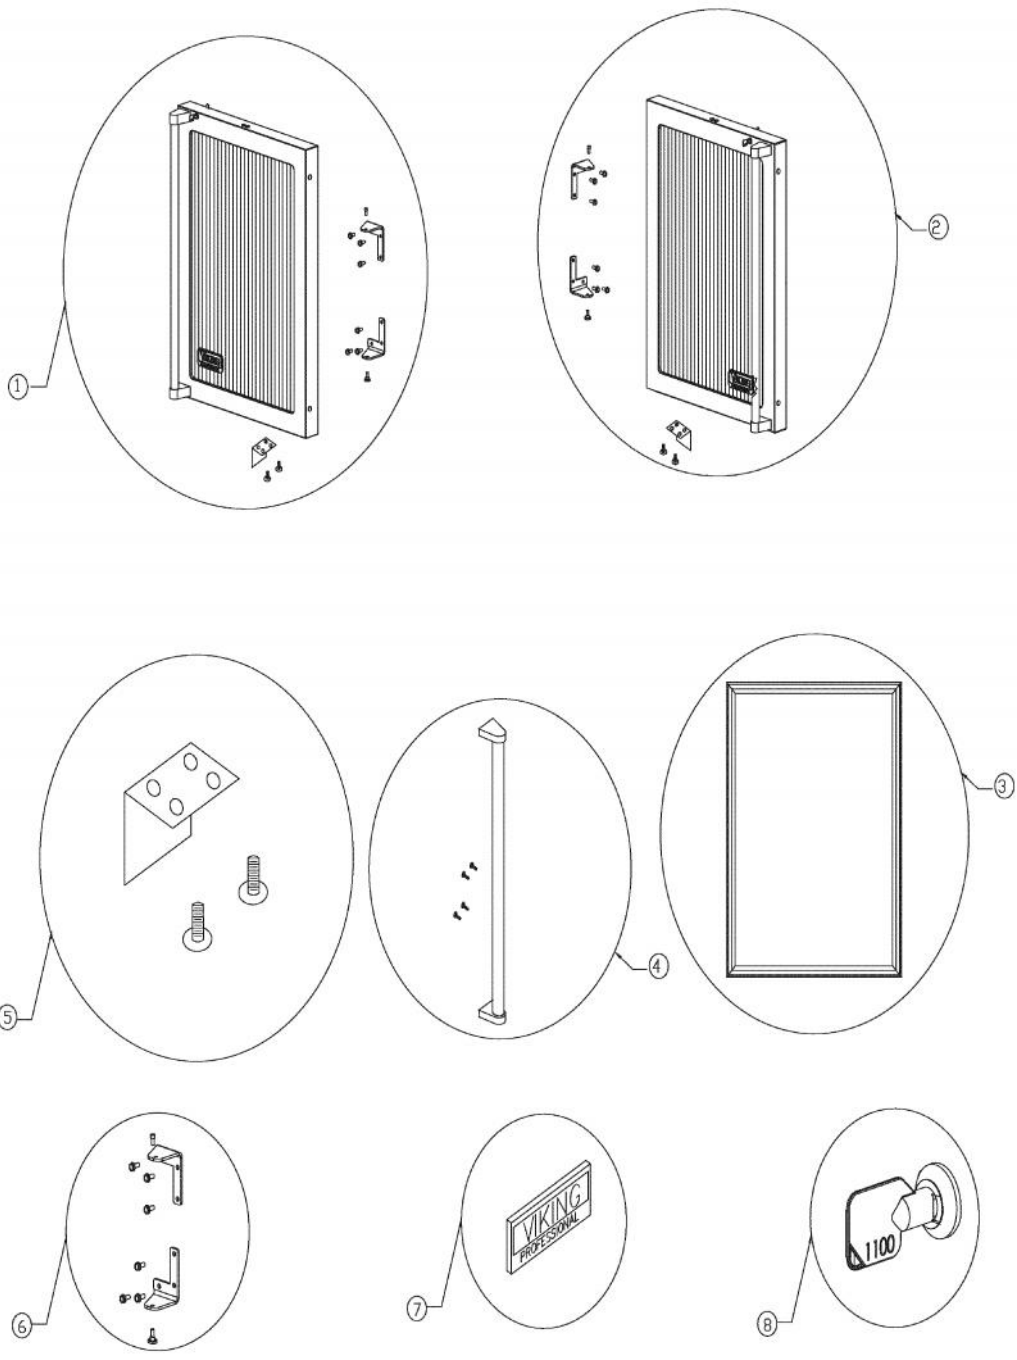

Ref #	Part Number	Qty.	Description
1	PW230086		141 VUWC DR ASSY R-LKY-FGLD-HDL 42244574
2	PS100071		COMPLETE L/H DOOR ASSEMBLY
3	PS100054		DOOR GASKET, BLACK 142 WC (42243907)
4	PE930103		DR HDLE VUWC150DR/VUAR SS CUT 29.5
	PE930103		DR HDLE VUWC150DR/VUAR SS CUT 29.5
	PE030001		BRACKET, DOOR, HANDLE
	PE030001PVD		END CAP DOOR HANDLE XBR
5	PS100048		STRIKER PLATE, BLACK
6	PS100060		STANDARD HINGES, CHROME
7	PE010058		4 1/2 LOGO/VIKING PROF XBKX (ADV
	PE010093		LOGO-4 1/2 (VIKING-XBKXXBRX ADHESIV
	PE010102		LOGO-4 1/2 XWHX ADHESIVE
	PE010094		LOGO-4 1/2 XWHX ADHESIV
8	PS100061		LOCK & KEY