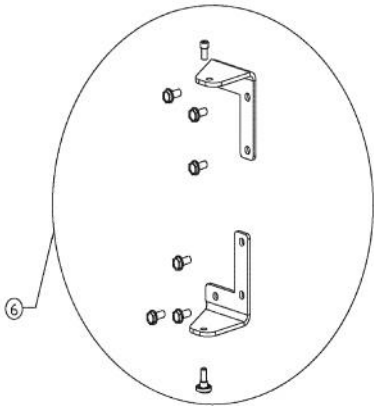

Ref #	Part Number	Qty.	Description
1	PW210016		BASEPLATE
2	PW300154		TRANSFORMER (VUIM150) 42242973
3	PS100025		SSAC THERMOSTAT (42244530) 152 WC
4	PW240028		THERMOSTAT VUAR140 42244092
NI	001131-000		WHITE WIRE (UNDERCOUNTER REF) (NOT NEEDED ON ALL UNITS)
NI	001132-000		THERMOSTAT BRACKET WITH 2 SCREWS (42245587) (NOT NEEDED ON ALL UNITS)
5	PS100072		DRIER ASSEMBLY
6	PS100073		TERMINAL BLOCK
7	PS100074		FAN SHROUD
8	PS100075		FAN BLADE
9	PW240004		CONDENSER, R-134A
10	PS100026		POWER CORD (42245130) 152 WC
11	PW210053		DRIP PAN
12	PS100076		FAN MOTOR ASM.
13	PS100077		J TRAP 142 WC
14	PW200040		COMPRESSOR ASSEMBLY 42242580
15	PS100020		OVERLOAD (42245133) 152 WC
16	PS100021		PTC RELAY (42245131) 152 WC
17	PS100009		POTENTIOMETER
18	PS100078		POTENTIOMETER MOUNTING BRACKET 142 WC (42245087)
19	PS100079		THERMOSTAT KNOB, BLACK
20	PS100023		RUN CAPACITOR (42245134) 152 WC