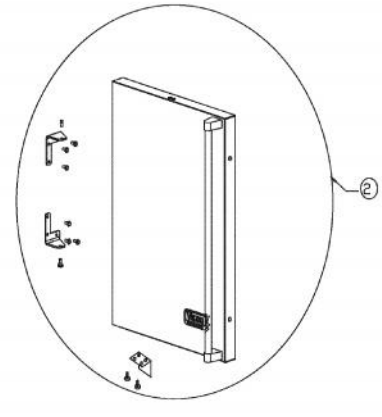

Ref #	Part Number	Qty.	Description
1	PW210016		BASEPLATE
2	PW300154		TRANSFORMER (VUIM150) 42242973
3	PS100025		SSAC THERMOSTAT (42244530) 152 WC
4	PW240028		THERMOSTAT VUAR140 42244092
NI	001131-000		WHITE WIRE (UNDERCOUNTER REF) (NOT NEEDED ON ALL UNITS)
NI	001132-000		THERMOSTAT BRACKET WITH 2 SCREWS (42245587) (NOT NEEDED ON ALL UNITS)
5	PS100072		DRIER ASSEMBLY
6	PS100073		TERMINAL BLOCK
7	PS100074		FAN SHROUD
8	PS100075		FAN BLADE
9	PW240004		CONDENSER, R-134A
10	PS100026		POWER CORD (42245130) 152 WC
11	PW210053		DRIP PAN
12	PS100076		FAN MOTOR ASM.
13	PS100077		J TRAP 142 WC
14	PW200040		COMPRESSOR ASSEMBLY 42242580
15	PS100020		OVERLOAD (42245133) 152 WC
16	PS100021		PTC RELAY (42245131) 152 WC
17	PS100009		POTENTIOMETER
18	PS100078		POTENTIOMETER MOUNTING BRACKET 142 WC (42245087)
19	PS100079		THERMOSTAT KNOB, BLACK
20	PS100023		RUN CAPACITOR (42245134) 152 WC