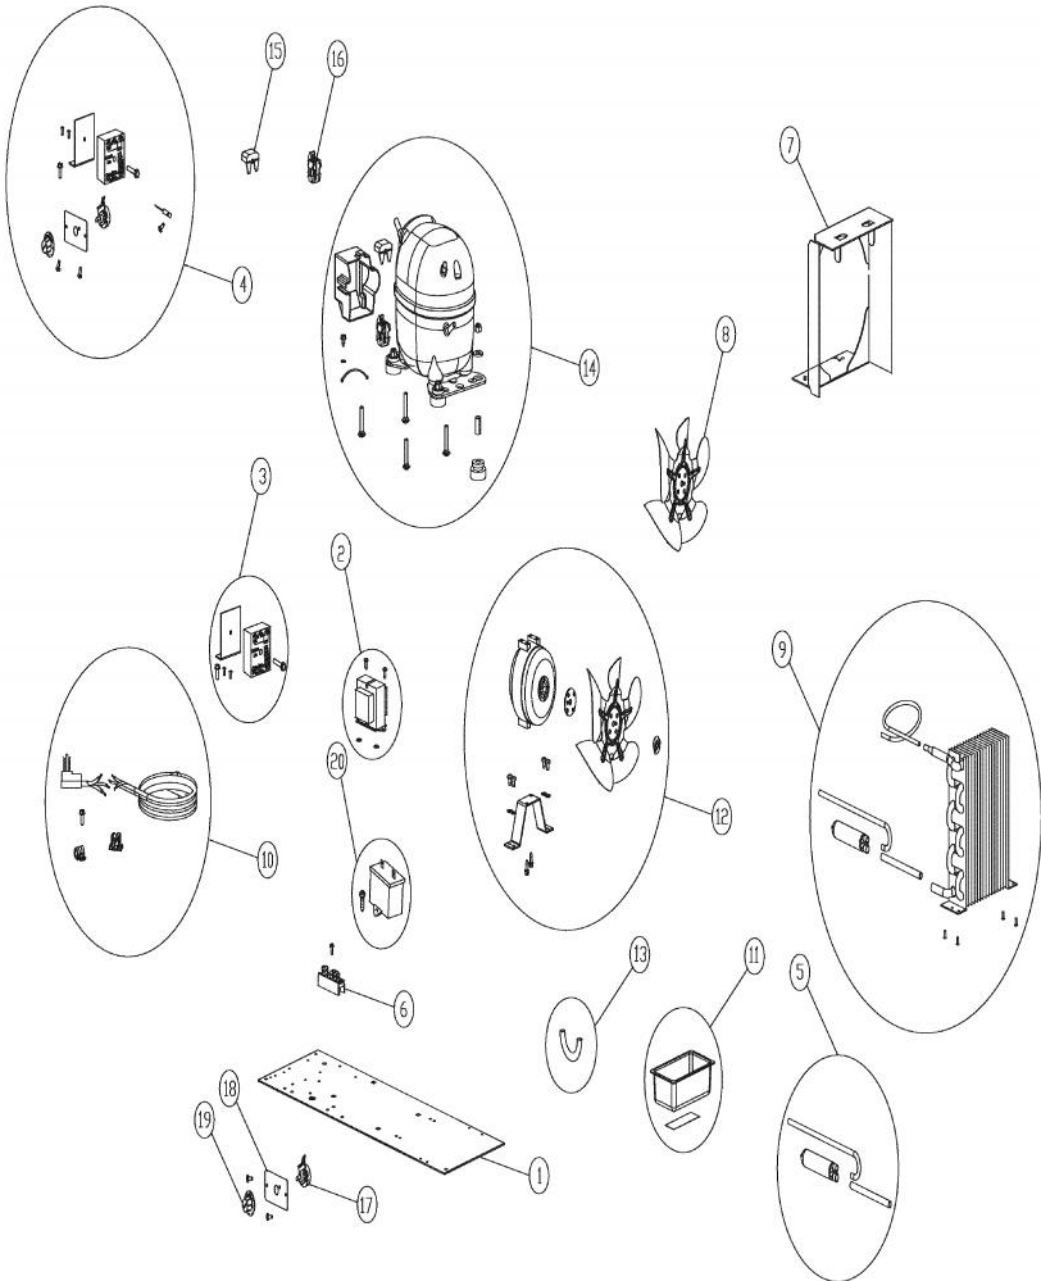

----- Manual continues below -----

Ref #	Part Number	Qty.	Description
1	PS100047		LINER SHIELD ASSEMBLY - LEFT 152 (42246135)
2	PW210050		BACK PANEL
3	PS100080		COMPLETE SLIDING WINE SHELF 142 WC (
4	PS100081		WINE RACK FRAME, BLACK 142 WC (42246136)
5	PS100082		WINE RACK WOOD FRONT, NATURAL 142 WC (42244860)
6	PW240045		SERV. ASSY BLACK DRAIN TUBE 42244609
7	PS100083		DRIP TRAY, BLACK 142 WC 42244429
8	PS100084		FRONT SHROUD, BLACK
9	PS100085		EVAPORATOR PLATE, BLK
10	PS100086		LOWER BOTTLE CRADLE, NATURAL
11	PS100087		BLACK GRILLE SCREWS
12	PS100088		BLACK GRILLE
13	PW240047		12V FAN
14	PW200044		BLACK PLUG 42242085
15	PW240044		VUAR/DUAR141 AURA LIGHT
16	PS100089		HINGE PIN, TOP 142 WC (42245707)
17	PS100090		HINGE SCREW, STD. 142 WC (42245716)
18	PS100017		COUNTER SUNK HINGE (42244873) 152 WC
19	PS100092		STD HINGE, RB, CHROME
20	PS100017		COUNTER SUNK HINGE (42244873) 152 WC
21	PS100093		LINER SHIELD ASM. RIGHT, BLACK 142 WC (42246138)
22	PS100094		BACK SHROUD
NI	PS100155		LOCK CATCH, BLK COMPLETE
NI	PW230012		LIGHT SWITCH, PLUNGER XBKX 42242915