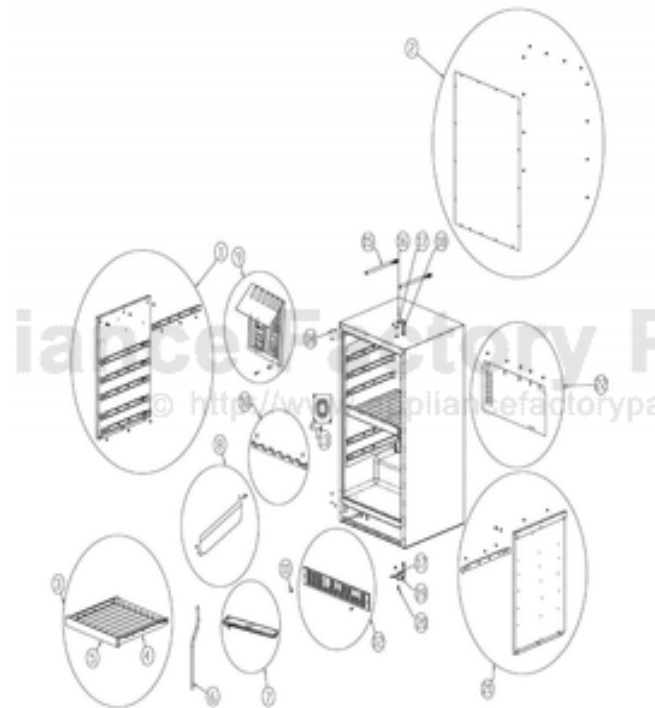

[Find Your VIKING Refrigerator Parts - Select From 341 Models](#)

----- Manual continues below -----