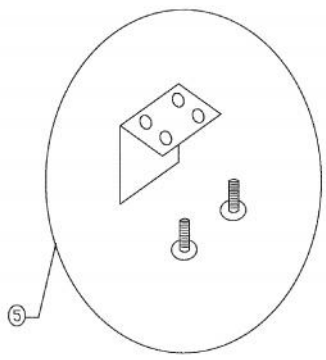

Ref #	Part Number	Qty.	Description
1	PW210016		BASEPLATE
2	PW300154		TRANSFORMER (VUIM150) 42242973
3	PS100025		SSAC THERMOSTAT (42244530) 152 WC
4	PW240028		THERMOSTAT VUAR140 42244092
NI	001131-000		WHITE WIRE (UNDERCOUNTER REF) (NOT NEEDED ON ALL UNITS)
NI	001132-000		THERMOSTAT BRACKET WITH 2 SCREWS (42245587) (NOT NEEDED ON ALL UNITS)
5	PS100072		DRIER ASSEMBLY
6	PS100073		TERMINAL BLOCK
7	PS100074		FAN SHROUD
8	PS100075		FAN BLADE
9	PW240004		CONDENSER, R-134A
10	PS100026		POWER CORD (42245130) 152 WC
11	PW210053		DRIP PAN
12	PS100076		FAN MOTOR ASM.
13	PS100077		J TRAP 142 WC
14	PW200040		COMPRESSOR ASSEMBLY 42242580
15	PS100020		OVERLOAD (42245133) 152 WC
16	PS100021		PTC RELAY (42245131) 152 WC
17	PS100009		POTENTIOMETER
18	PS100078		POTENTIOMETER MOUNTING BRACKET 142 WC (42245087)
19	PS100079		THERMOSTAT KNOB, BLACK
20	PS100023		RUN CAPACITOR (42245134) 152 WC