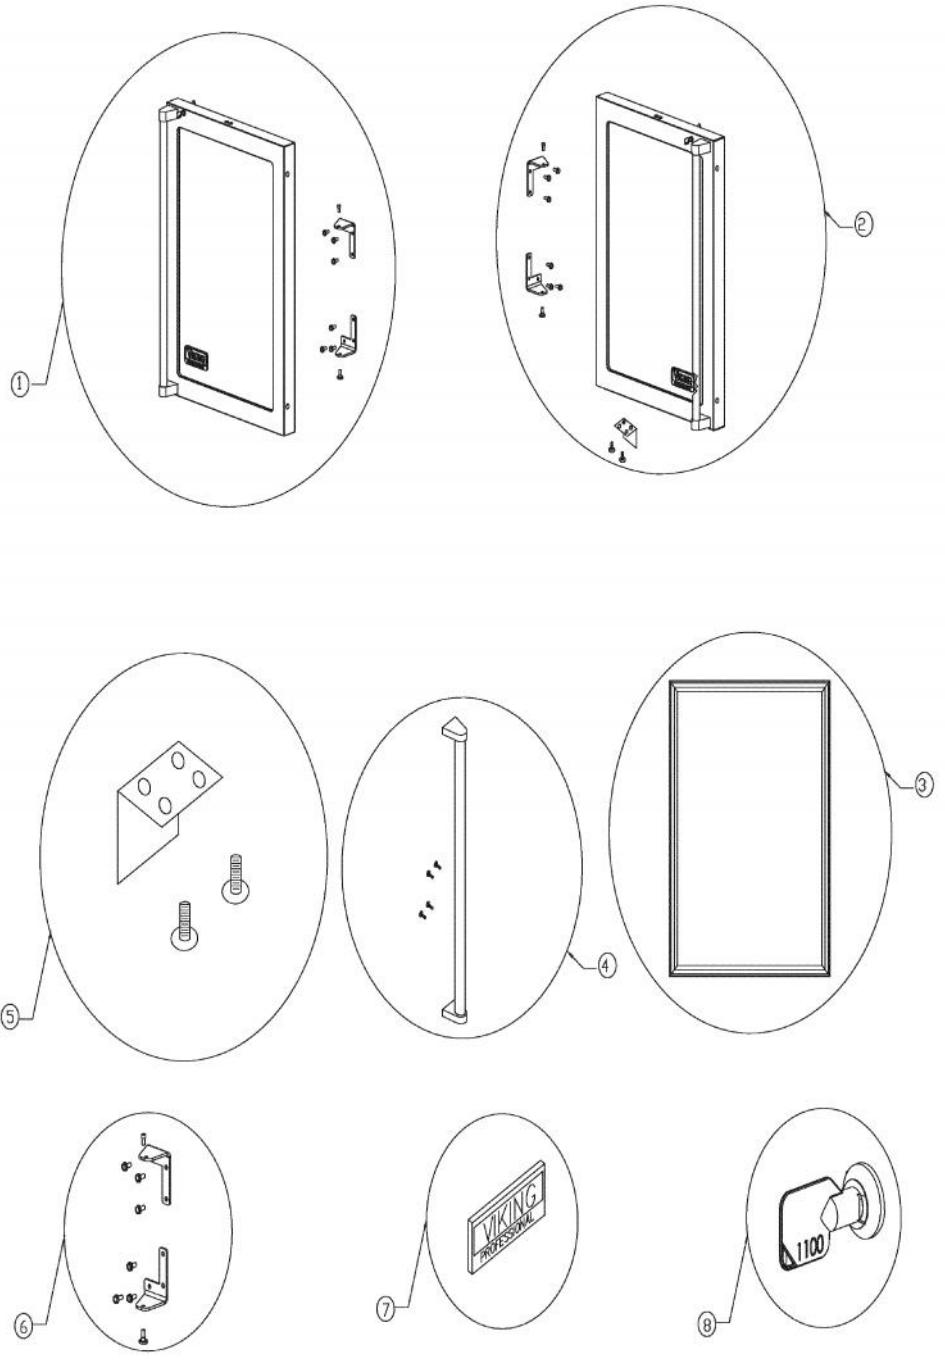

Ref #	Part Number	Qty.	Description
1	PW2300081		COMPLETE R/H DOOR ASSEMBLY
2	PS100058		COMPLETE L/H DOOR ASSEMBLY
3	PS100059		DOOR GASKET, BLACK
4	PE930103		DR HDLE VUWC150DR/VUAR SS CUT 29.5
	PE930103PVD		DOOR HANDLE (VUWC150DR/VUAR)XBRX
	PE030001		BRACKET, DOOR, HANDLE
	PE030001PVD		END CAP DOOR HANDLE XBR
5	PS100048		STRIKER PLATE, BLACK
6	PS100060		STANDARD HINGES, CHROME
7	PE010058		4 1/2LOGO/VIKING PROF XBKX (ADV
	PE010093		LOGO-4 1/2 (VIKING-XBKXXBRX ADHESIV
	PE010102		LOGO-4 1/2 XWHX ADHESIVE
	PE010094		LOGO-4 1/2 XWHX ADHESIV
8	PS100061		LOCK & KEY ASSEMBLY