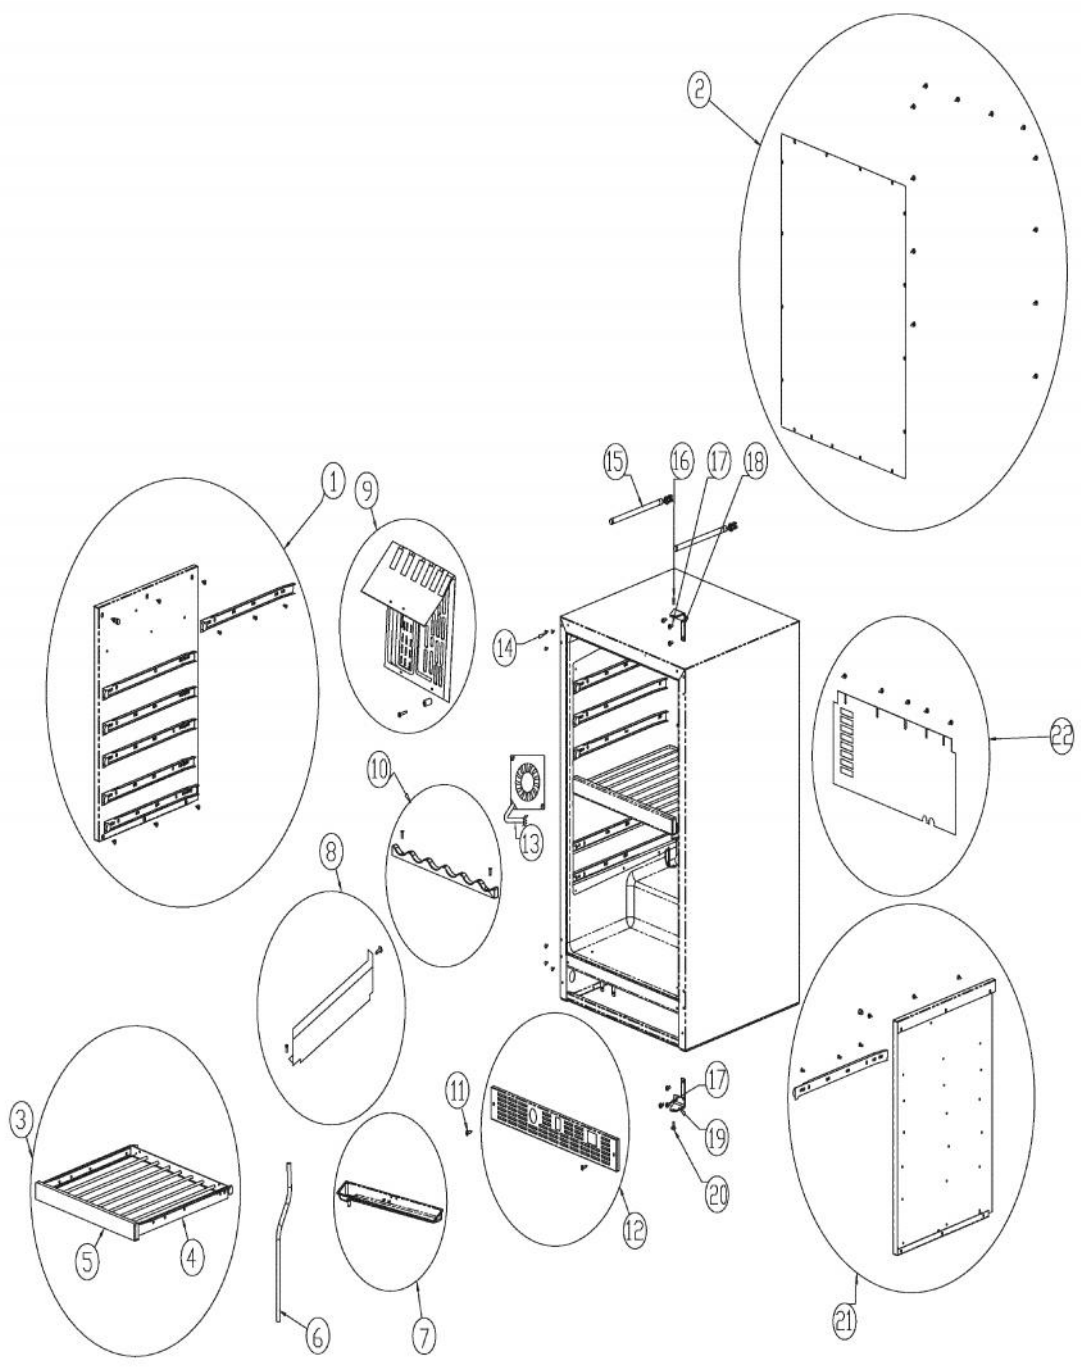

----- Manual continues below -----

Ref #	Part Number	Qty.	Description
1	PS100047		LINER SHIELD ASSEMBLY - LEFT 152 (42246135)
2	PW210050		BACK PANEL
3	PS100080		COMPLETE SLIDING WINE SHELF 142 WC (
4	PS100081		WINE RACK FRAME, BLACK 142 WC (42246136)
5	PS100082		WINE RACK WOOD FRONT, NATURAL 142 WC (42244860)
6	PW240045		SERV. ASSY BLACK DRAIN TUBE 42244609
7	PS100083		DRIP TRAY, BLACK 142 WC 42244429
8	PS100084		FRONT SHROUD, BLACK
9	PS100085		EVAPORATOR PLATE, BLK
10	PS100086		LOWER BOTTLE CRADLE, NATURAL
11	PS100087		BLACK GRILLE SCREWS
12	PS100088		BLACK GRILLE
13	PW240047		12V FAN
14	PW200044		BLACK PLUG 42242085
15	PW240044		VUAR/DUAR141 AURA LIGHT
16	PS100089		HINGE PIN, TOP 142 WC (42245707)
17	PS100090		HINGE SCREW, STD. 142 WC (42245716)
18	PS100017		COUNTER SUNK HINGE (42244873) 152 WC
19	PS100092		STD HINGE, RB, CHROME
20	PS100017		COUNTER SUNK HINGE (42244873) 152 WC
21	PS100093		LINER SHIELD ASM. RIGHT, BLACK 142 WC (42246138)
22	PS100094		BACK SHROUD
NI	PS100155		LOCK CATCH, BLK COMPLETE
NI	PW230012		LIGHT SWITCH, PLUNGER XBKX 42242915