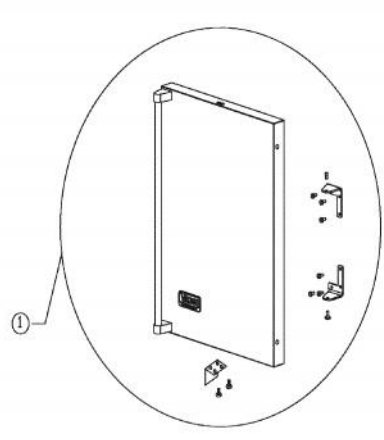

Ref #	Part Number	Qty.	Description
1	PW210016		BASEPLATE
2	PW300154		TRANSFORMER (VUIM150) 42242973
3	PS100025		SSAC THERMOSTAT (42244530) 152 WC
4	PW240028		THERMOSTAT VUAR140 42244092
NI	001131-000		WHITE WIRE (UNDERCOUNTER REF) (NOT NEEDED ON ALL UNITS)
NI	001132-000		THERMOSTAT BRACKET WITH 2 SCREWS (42245587) (NOT NEEDED ON ALL UNITS)
5	PS100072		DRIER ASSEMBLY
6	PS100073		TERMINAL BLOCK
7	PS100074		FAN SHROUD
8	PS100075		FAN BLADE
9	PW240004		CONDENSER, R-134A
10	PS100026		POWER CORD (42245130) 152 WC
11	PW210053		DRIP PAN
12	PS100076		FAN MOTOR ASM.
13	PS100077		J TRAP 142 WC
14	PW200040		COMPRESSOR ASSEMBLY 42242580
15	PS100020		OVERLOAD (42245133) 152 WC
16	PS100021		PTC RELAY (42245131) 152 WC
17	PS100009		POTENTIOMETER
18	PS100078		POTENTIOMETER MOUNTING BRACKET 142 WC (42245087)
19	PS100079		THERMOSTAT KNOB, BLACK
20	PS100023		RUN CAPACITOR (42245134) 152 WC