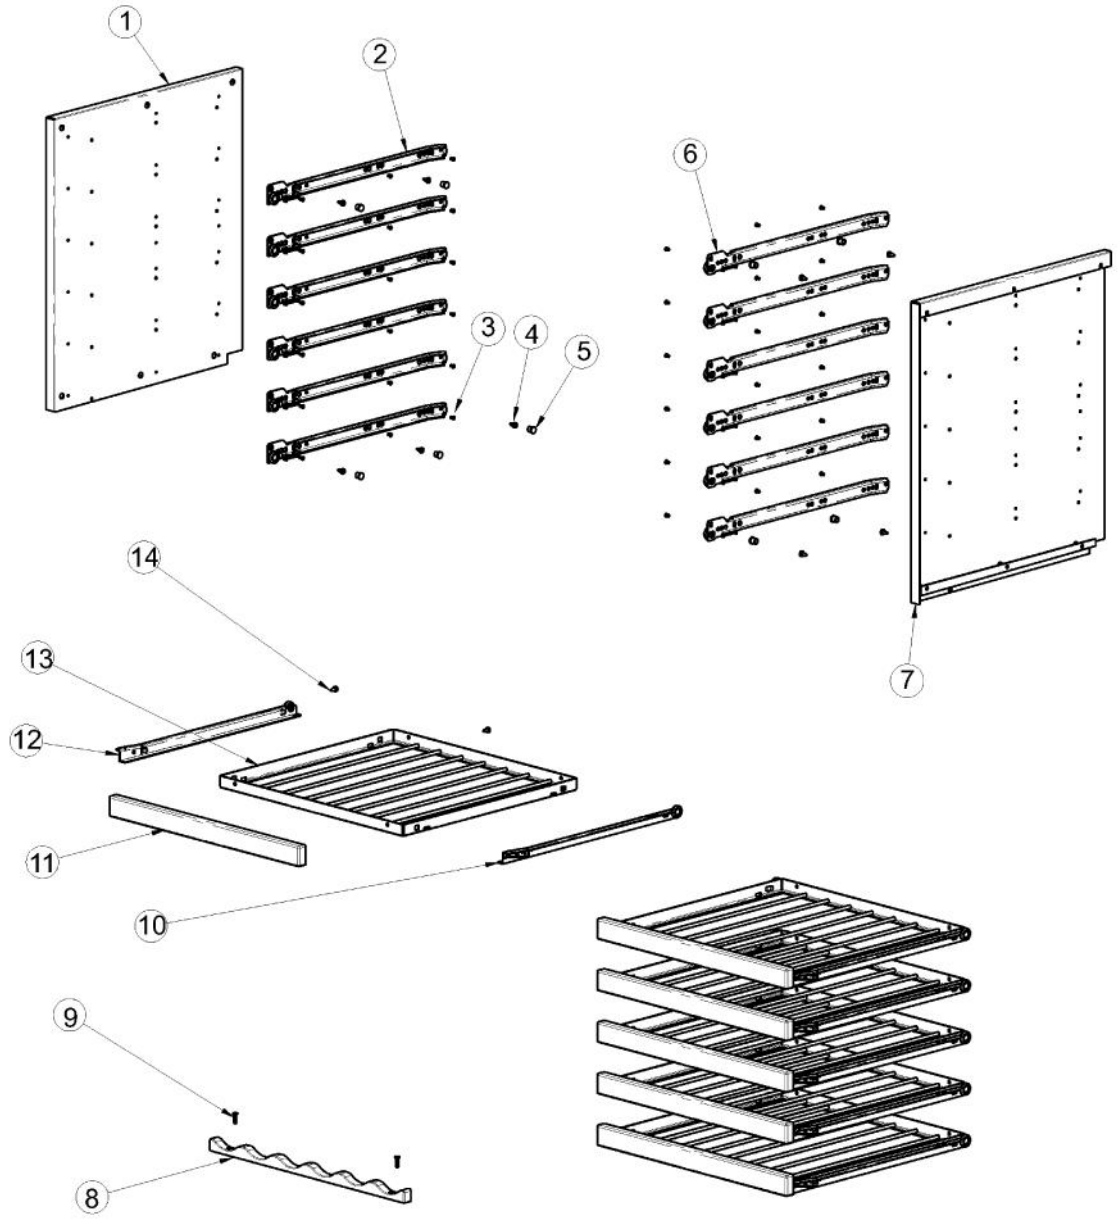

----- Manual continues below -----

Ref #	Part Number	Qty.	Description
1	009926-000	1	BACK PANEL SERV ASM
2	009924-000	17	WASHER HD SCREW - ZN
3	009487-000	1	BUSHING
4	010073-000	1	BACK SHROUD - GS
5	010702-000	1	STANDARD HINGE, RIGHT BOTTOM, CHROME
6	010236-000	6	10-32 X 3/4? PHILLIPS COUNTERSUNK SCREW, ZN
7	010069-000	2	LOCK WASHER
8	009489-000	2	NO.12 X 3/4 TYPE AB PHILLIPS SCREW, BLACK
9	PS100115	1	LOUVERED GRILLE SERV ASM - BK
9	010070-000	1	LOUVERED GRILLE, SS
10	010246-000	1	EVAPORATOR FAN
11	PW240045	1	SERV. ASSY BLACK DRAIN TUBE 42244609
12	PW200019	2	POP RIVET
13	PS100083	1	DRIP TRAY, BLACK 142 WC 42244429
14	PW200007	2	SCREW, EVAPOR. (VUWC140)X 08204902
15	PW240046	1	141 SERIES BLACK EVAP ASSY (42244920)
16	010028-000	2	1 SPACER - BK
17	010245-000	1	DOUBLEE SIDED TAPE, 1.75
18	009894-000	1	WIRE CONDUIT
19	010698-000	2	SCREW, NO.10 X .5 ZN
20	PW220015	1	LOCK CATCH BRACKET (BLACK)
21	010695-000	1	STANDARD HINGE, RIGHT TOP, CHROME
NI	PW240044	2	VUAR/DUAR141 AURA LIGHT
NI	010031-000	4	LEVELING LEG

Ref #	Part Number	Qty.	Description
1	009483-000	1	EVAPORATOR TEMPERATURE THERMISTOR
2	007640-000	2	PLASTIC WIRE CLIP
3	009484-000	1	DISPLAY TEMPERATURE THERMISTOR
4	010057-000	1	SCREW, NO.6-20 X .75 SS
5	009485-000	2	MACHINE SCREW - SS
6	009486-000	2	NO.10 EXTERNAL TOOTH STAR WASHER, SS
7	028594-000	1	DISPLAY ASM BK, 24 WC SOLID DR.
8	009482-000	1	COMMUNICATION CABLE

Ref #	Part Number	Qty.	Description
1	010229-000	1	LINER SHIELD, LH - BL
2	010226-000	6	CABINET SIDE, LH - BK
3	010039-000	36	RIVET, 1/8 STEEL
4	009848-000	12	WALL CORNER PAD
5	010228-000	4	BUSHING 2620
6	010242-000	1	SHELF SLIDE, RH - BL
7	010241-000	1	LINER SHIELD, RH - BL
8	PW210046	1	141 SERIES LOWER BOTTLE CRADLE
9	010236-000	2	10-32 X 3/4? PHILLIPS COUNTERSUNK SCREW, ZN
10	010235-000	6	SHELF SLIDED, RH - BK
11	010233-000	1	FRONT NATURAL WOOD
12	010232-000	6	SHELF SLIDE, LH - BK
13	010231-000	6	RACK - BL
14	010230-000	12	SCREW, NO.8 X 1/2 PH PAN HEAD