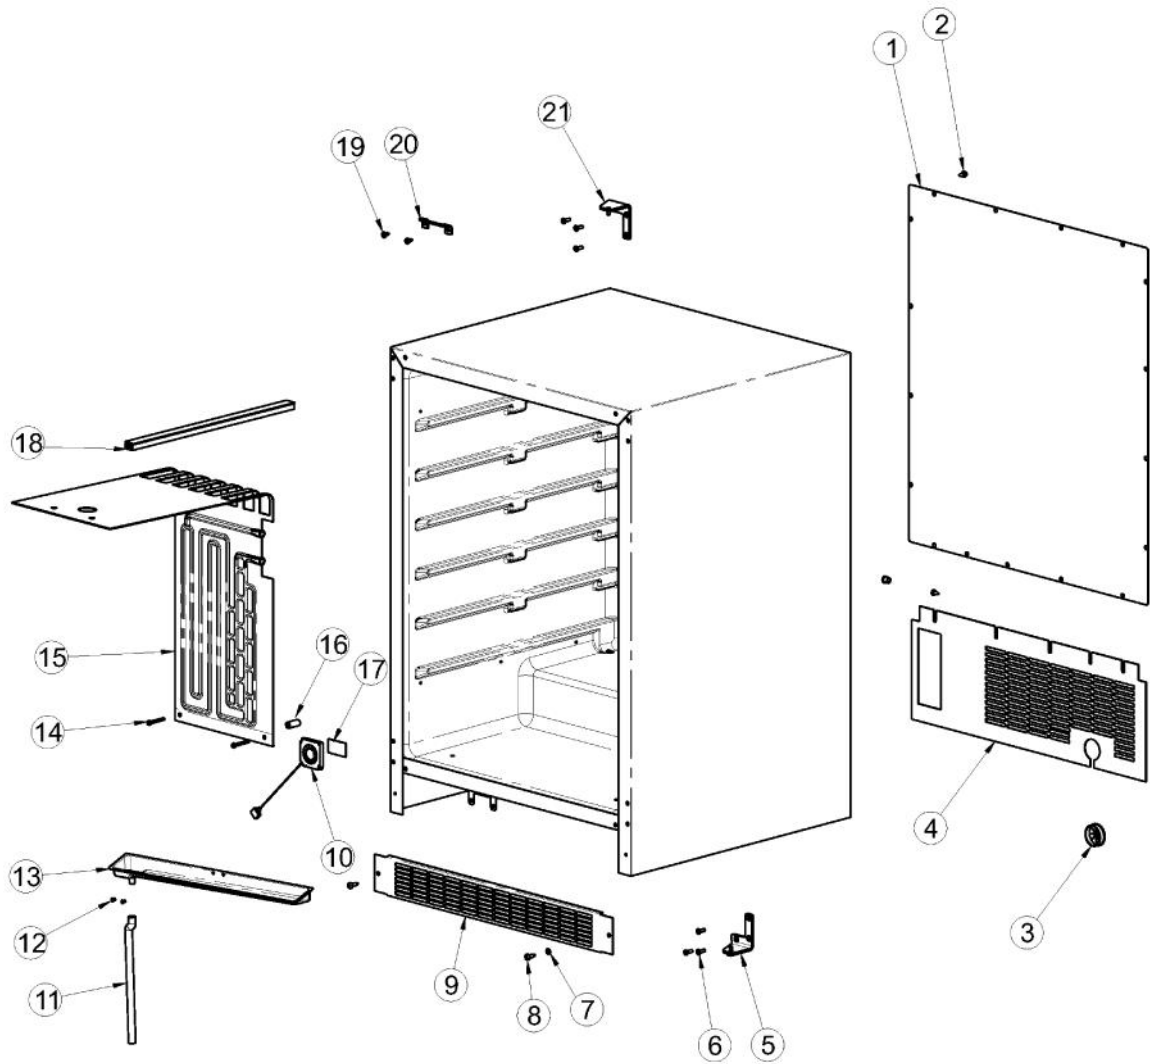

----- Manual continues below -----

Ref #	Part Number	Qty.	Description
1	009926-000	1	BACK PANEL SERV ASM
2	009924-000	17	WASHER HD SCREW - ZN
3	009487-000	1	BUSHING
4	010073-000	1	BACK SHROUD - GS
5	010702-000	1	STANDARD HINGE, RIGHT BOTTOM, CHROME
6	010236-000	6	10-32 X 3/4? PHILLIPS COUNTERSUNK SCREW, ZN
7	010069-000	2	LOCK WASHER
8	009489-000	2	NO.12 X 3/4 TYPE AB PHILLIPS SCREW, BLACK
9	PS100115	1	LOUVERED GRILLE SERV ASM - BK
9	010070-000	1	LOUVERED GRILLE, SS
10	010246-000	1	EVAPORATOR FAN
11	PW240045	1	SERV. ASSY BLACK DRAIN TUBE 42244609
12	PW200019	2	POP RIVET
13	PS100083	1	DRIP TRAY, BLACK 142 WC 42244429
14	PW200007	2	SCREW, EVAPOR. (VUWC140)X 08204902
15	PW240046	1	141 SERIES BLACK EVAP ASSY (42244920)
16	010028-000	2	1 SPACER - BK
17	010245-000	1	DOUBLEE SIDED TAPE, 1.75
18	009894-000	1	WIRE CONDUIT
19	010698-000	2	SCREW, NO.10 X .5 ZN
20	PW220015	1	LOCK CATCH BRACKET (BLACK)
21	010695-000	1	STANDARD HINGE, RIGHT TOP, CHROME
NI	PW240044	2	VUAR/DUAR141 AURA LIGHT
NI	010031-000	4	LEVELING LEG

Ref #	Part Number	Qty.	Description
1	009483-000	1	EVAPORATOR TEMPERATURE THERMISTOR
2	007640-000	2	PLASTIC WIRE CLIP
3	009484-000	1	DISPLAY TEMPERATURE THERMISTOR
4	010057-000	1	SCREW, NO.6-20 X .75 SS
5	009485-000	2	MACHINE SCREW - SS
6	009486-000	2	NO.10 EXTERNAL TOOTH STAR WASHER, SS
7	028594-000	1	DISPLAY ASM BK, 24 WC SOLID DR.
8	009482-000	1	COMMUNICATION CABLE