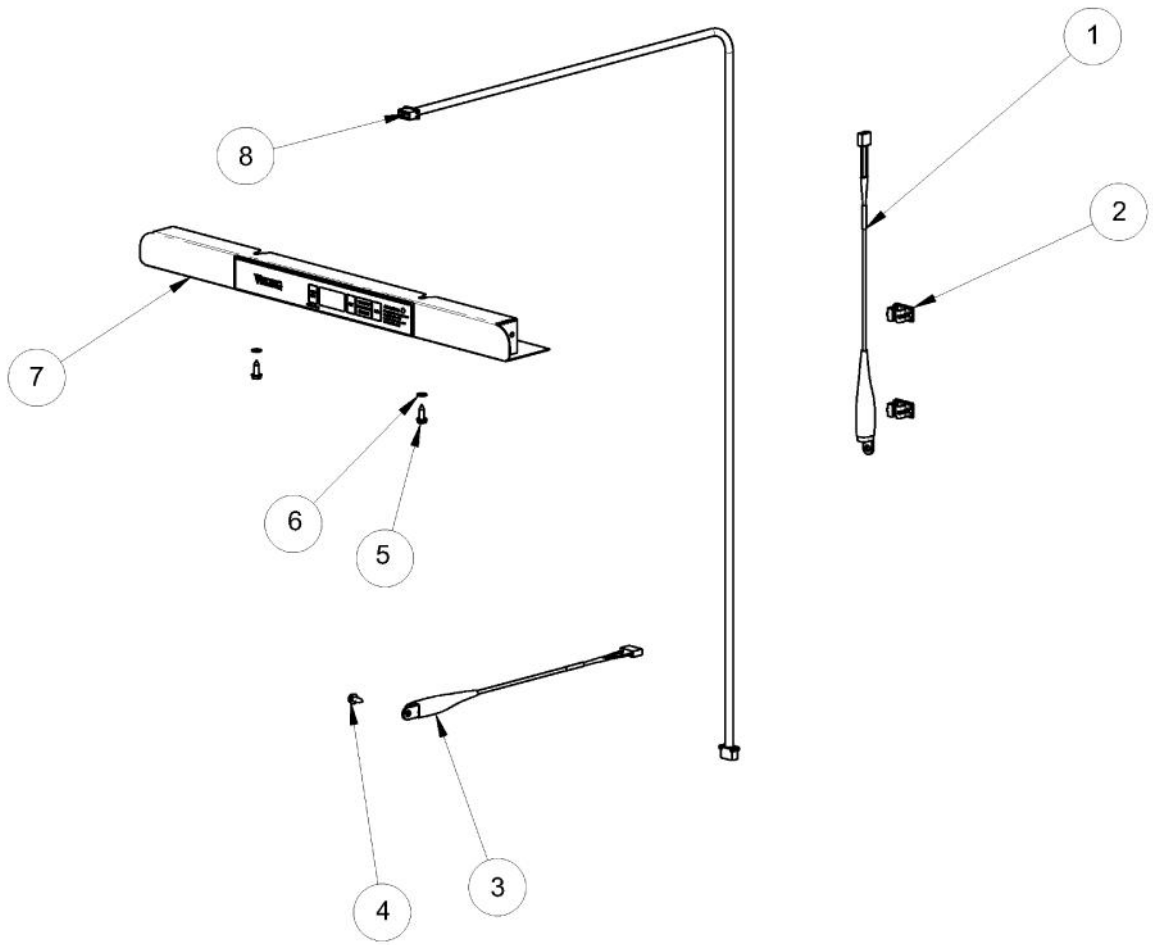

----- Manual continues below -----

Ref #	Part Number	Qty.	Description
1	009926-000	1	BACK PANEL SERV ASM
2	009924-000	17	WASHER HD SCREW - ZN
3	009487-000	1	BUSHING
4	010073-000	1	BACK SHROUD - GS
5	010702-000	1	STANDARD HINGE, RIGHT BOTTOM, CHROME
6	010236-000	6	10-32 X 3/4? PHILLIPS COUNTERSUNK SCREW, ZN
7	010069-000	2	LOCK WASHER
8	009489-000	2	NO.12 X 3/4 TYPE AB PHILLIPS SCREW, BLACK
9	PS100115	1	LOUVERED GRILLE SERV ASM - BK
9	010070-000	1	LOUVERED GRILLE, SS
10	010246-000	1	EVAPORATOR FAN
11	PW240045	1	SERV. ASSY BLACK DRAIN TUBE 42244609
12	PW200019	2	POP RIVET
13	PS100083	1	DRIP TRAY, BLACK 142 WC 42244429
14	PW200007	2	SCREW, EVAPOR. (VUWC140)X 08204902
15	PW240046	1	141 SERIES BLACK EVAP ASSY (42244920)
16	010028-000	2	1 SPACER - BK
17	010245-000	1	DOUBLEE SIDED TAPE, 1.75
18	009894-000	1	WIRE CONDUIT
19	010698-000	2	SCREW, NO.10 X .5 ZN
20	PW220015	1	LOCK CATCH BRACKET (BLACK)
21	010695-000	1	STANDARD HINGE, RIGHT TOP, CHROME
NI	PW240044	2	VUAR/DUAR141 AURA LIGHT
NI	010031-000	4	LEVELING LEG

Ref #	Part Number	Qty.	Description
1	009483-000	1	EVAPORATOR TEMPERATURE THERMISTOR
2	007640-000	2	PLASTIC WIRE CLIP
3	009484-000	1	DISPLAY TEMPERATURE THERMISTOR
4	010057-000	1	SCREW, NO.6-20 X .75 SS
5	009485-000	2	MACHINE SCREW - SS
6	009486-000	2	NO.10 EXTERNAL TOOTH STAR WASHER, SS
7	028594-000	1	DISPLAY ASM BK, 24 WC SOLID DR.
8	009482-000	1	COMMUNICATION CABLE