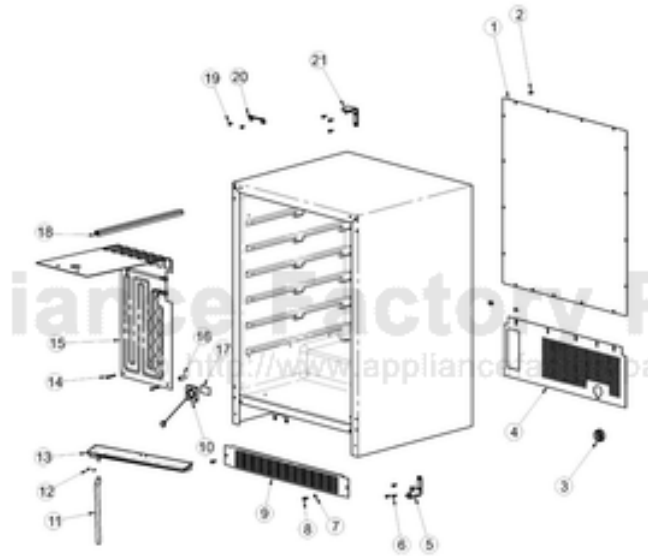

[Find Your VIKING Refrigerator Parts - Select From 341 Models](#)

----- Manual continues below -----