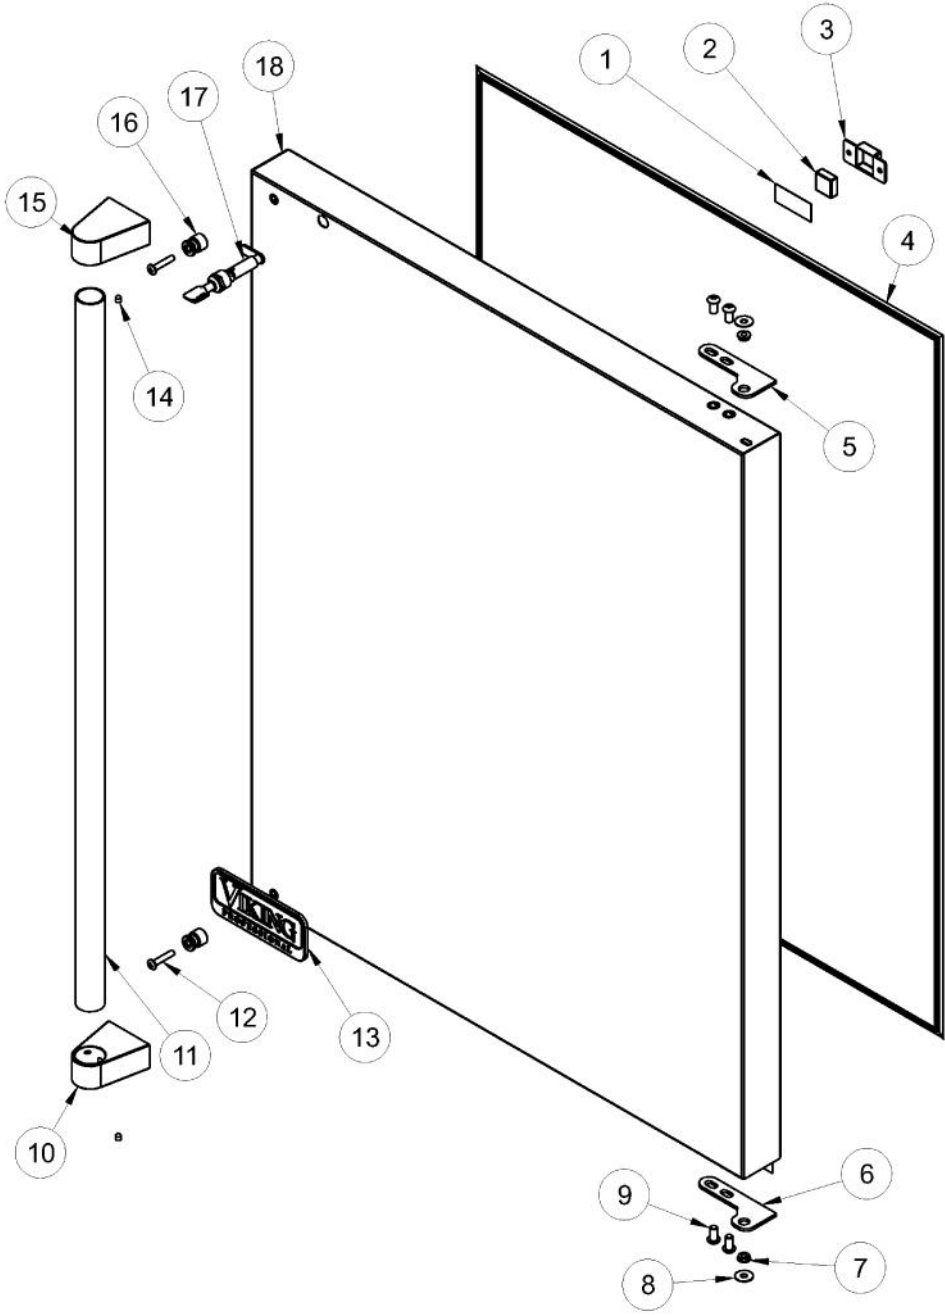

Ref #	Part Number	Qty.	Description
1	009762-000	1	3M TAPE, 1.75
2	009759-000	1	DOOR SWITCH MAGNET
3	010668-000	1	RETAINER, MAGNET
	010216-000	1	DOOR SWITCH MAGNET RETAINER
4	PW230005	1	GASKET, DOOR (VUWC140) X 42241280
	PW230124	1	MAGNETIC GASKET, BLACK
5	009760-000	1	HINGE ADAPTER, TOP, SS
6	009757-000	1	HINGE ADAPTER, BOTTOM, SS
7	009755-000	2	HINGE BUSHING
8	009761-000	2	WASHER, NYLON
9	010212-000	4	SCREW, 1/4-20 SS
10	010211-000	1	END CAP BOT W/SS
11	009519-000	1	HANDLE TUBE, SS
12	009643-000	2	SCREW
13	PS100055	1	VIKING NAMEPLATE 142 WC (42242662)
14	009644-000	2	SET SCREW
15	009669-000	1	END CAP W/SET SCREW
16	009641-000	2	VIKING HANDLE STAND-OFF STUD
17	010215-000	1	LOCK, DOOR
18	010693-000	1	DOOR ASSEMBLY - LT W/LOCK
	009529-000	1	DOOR ASSEMBLY - LT