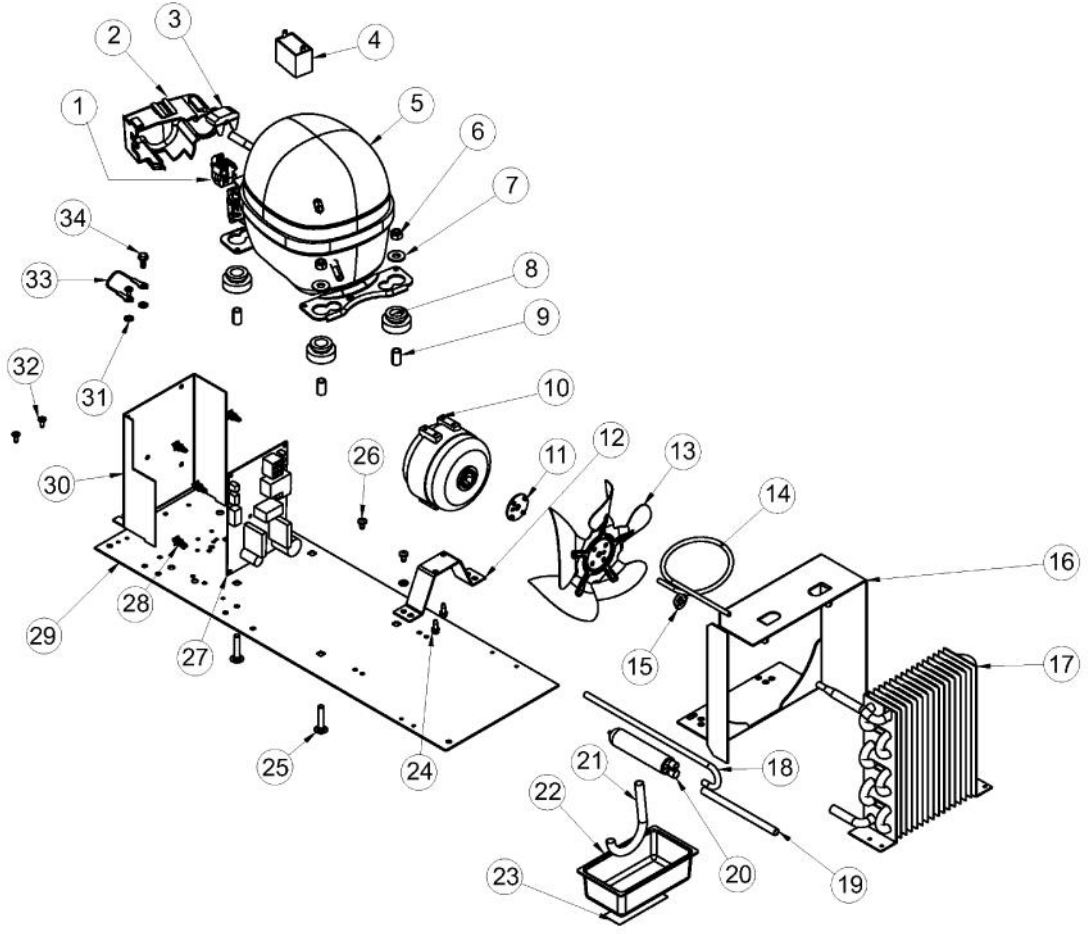

Ref #	Part Number	Qty.	Description
1	PS100021	1	PTC RELAY (42245131) 152 WC
2	009507-000	1	RELAY COVER
3	PS100020	1	OVERLOAD (42245133) 152 WC
4	PS100023	1	RUN CAPACITOR (42245134) 152 WC
5	008167-000	1	TRIM SCREWS SS (PACKAGE OF 6)
6	PW200017	3	LOCK NUT .25-.20 UNC
7	PW200018	3	.312 ID FLAT WASHER
8	010208-000	4	SLEEVE (INCLUDED WITH COMPRESSOR)
9	010209-000	4	SLEEVE (INCLUDED WITH COMPRESSOR)
10	PW240005	1	FAN/MTR ASSY COMPLETE VUWC
11	PW240005	1	FAN/MTR ASSY COMPLETE VUWC
12	PW240005	1	FAN/MTR ASSY COMPLETE VUWC
13	PW200037	1	FAN BLADE
14	007638-000	1	COPPER TUBING
15	PW240005	1	FAN/MTR ASSY COMPLETE VUWC
16	PW210013	1	FAN SHROUD (VUWC140) 42241349
17	PW300159	1	CONDENSER ASSY
18	009808-000	1	COPPER TUBE (42247551)
19	009810-000	1	DRYER TUBE
20	PW240003	1	DRIER ASSY VUWC140
21	PW220009	1	DRAIN TUBE J-TRAP (42242901)
22	PW210014	1	DRIP PAN ASSY. (VUWC140)X42242055
23	010079-000	1	TAPE - WH
24	009509-000	2	NO.8-36 SCREW
25	PW200023	4	CARRIAGE BOLT
26	PW200021	4	SCREW
27	009511-000	1	ELECTRONIC CONTROL BOARD
28	009513-000	5	STANDOFF
29	PW210011	1	BASEPLATE (VUWC140)
30	009514-000	1	CONTROL BOARD MOUNTING BRACKET
31	PW200029	4	SCREW
32	PW300274	2	WASHER, INDOOR
33	PW300137	1	GROUND WIRE (VUIM150)
34	009515-000	1	NO.10-32 X 1/2 HEX WASHER HEAD SCREW
NI	003835-000	1	NO.6-20 X 1/2? PHILLIPS PAN HEAD SCREW, SS