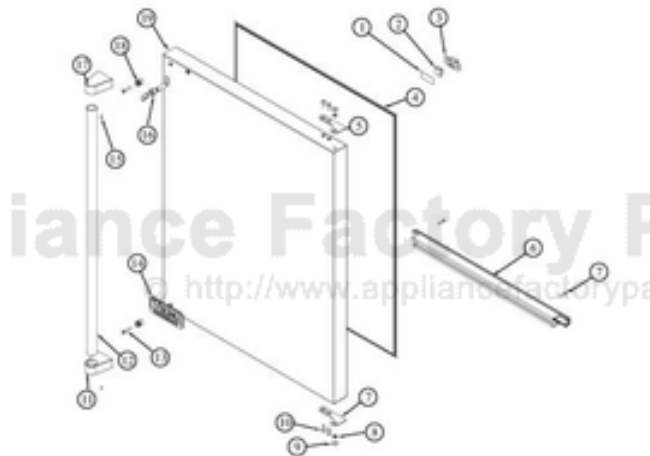

[Find Your VIKING Refrigerator Parts - Select From 341 Models](#)

----- Manual continues below -----