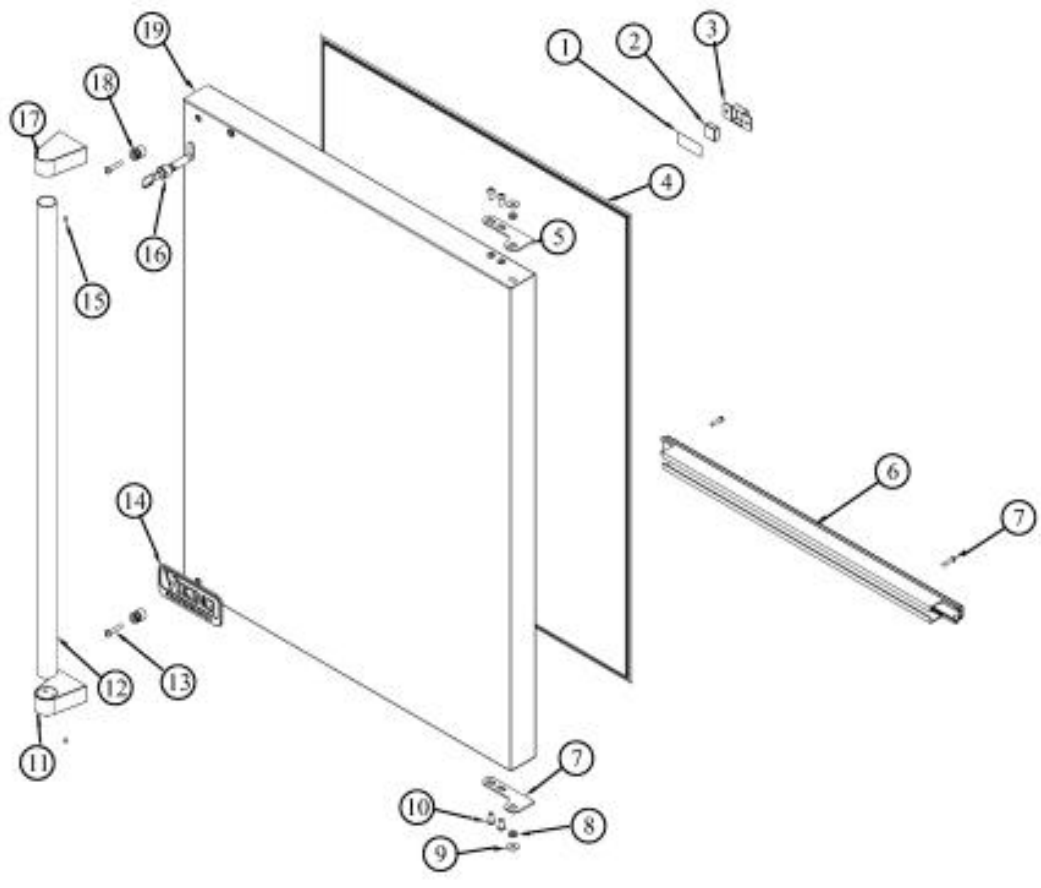

----- Manual continues below -----

Ref #	Part Number	Qty.	Description
1	009762-000	1	3M TAPE, 1.75
2	009759-000	1	DOOR SWITCH MAGNET
3	010668-000	1	RETAINER, MAGNET
4	020832-000	1	MAGNETIC DOOR GASKET, BLACK
5	009760-000	1	HINGE ADAPTER, TOP, SS
6	020848-000	1	DIVIDER GASKET, BLACK
7	009757-000	1	HINGE ADAPTER, BOTTOM, SS
7	020839-000	2	NO.8 X 3/4 PHILLIPS PAN HEAD TEK SCREW, BLACK
8	020834-000	2	NYLON HINGE BUSHING
9	020833-000	2	NYLON WASHER .62 DIA X .083 THK
10	010212-000	4	SCREW, 1/4-20 SS
11	010211-000	1	END CAP BOT W/SS
12	009519-000	1	HANDLE TUBE, SS
13	020823-000	2	NO.10-32 X 1 MACHINE SCREW TRUSS HEAD, 302SS
14	PW230007	1	NAMEPLATE, PRO
15	020831-000	2	NO.10-32 X 1/4 SET SCREW
16	010215-000	1	LOCK, DOOR
17	009669-000	1	END CAP W/SET SCREW
18	009641-000	2	VIKING HANDLE STAND-OFF STUD
19	022186-000	1	DOOR ASSY, PRO, RH, SOLID, W/LOCK
19	022187-000	1	DOOR ASSY, PRO, LH, SOLID, W/LOCK