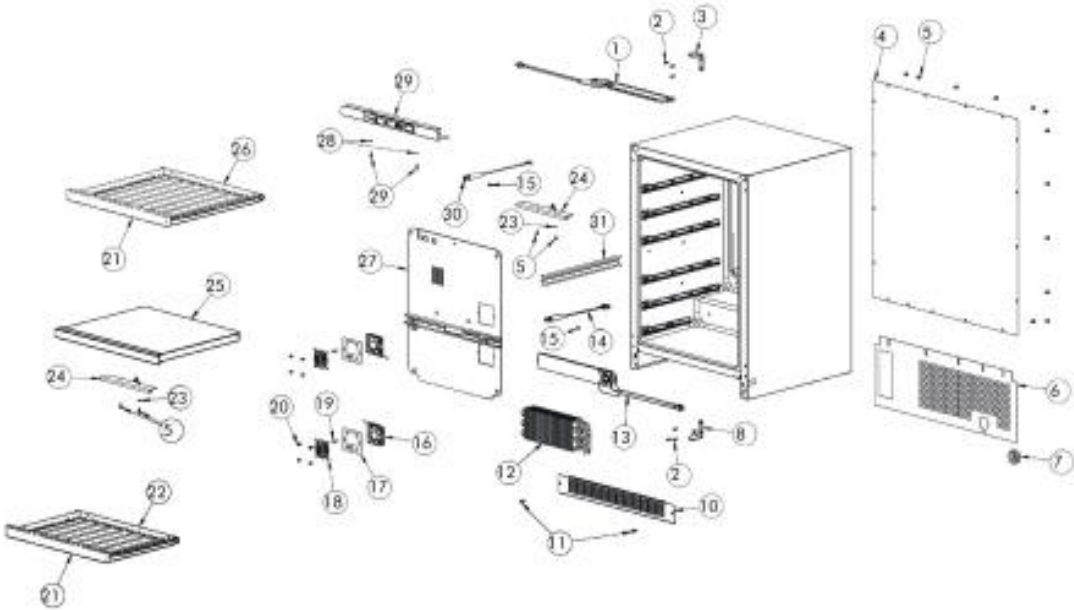

Ref #	Part Number	Qty.	Description
1	020866-000	1	FAN/HEATER ASSEMBLY, UPPER COMPARTMENT
2	010236-000	6	10-32 X 3/4? PHILLIPS COUNTERSUNK SCREW, ZN
3	009517-000	1	STANDARD HINGE, RIGHT TOP, CHROME
4	020826-000	1	BACK PANEL
5	009924-000	17	WASHER HD SCREW - ZN
6	020857-000	1	BACK SHROUD
7	009487-000	1	BUSHING
8	010702-000	1	STANDARD HINGE, RIGHT BOTTOM, CHROME
10	020869-000	1	TOE GRILLE, BLACK
11	009489-000	2	NO.12 X 3/4 TYPE AB PHILLIPS SCREW, BLACK
12	020862-000	1	EVAPORATOR ASSEMBLY
13	020867-000	1	FAN/HEATER ASM, LOWER COMPARTMENT
14	020861-000	1	THERMISTOR/HARNES ASM, LOWER COMP.
15	020868-000	20	NO.6-20 X 1/2? PHILLIPS PAN HEAD SCREW, SS
16	020841-000	2	EVAPORATOR FAN
17	020847-000	2	EVAPORATOR FAN MOUNTING COVER
18	020842-000	2	WIRE FORM FAN FINGER GUARD
19	009489-000	4	NO.12 X 3/4 TYPE AB PHILLIPS SCREW, BLACK
20	020838-000	8	NO.10-16 X 1/2? HEX WASHER HEAD SCREW, BLACK
21	020843-000	6	WOOD SHELF FRONT
22	020864-000	1	LOWER SHELF ASSEMBLY
23	007641-000	2	NO.10 EXTERNAL TOOTH LOCKWASHER
24	020836-000	2	TUBE LIGHT, BLACK EXTRUSION
25	020888-000	1	DIVIDER ASSEMBLY, RIGHT-HAND
25	020889-000	1	DIVIDER ASSEMBLY, LEFT-HAND
26	020865-000	5	UPPER SHELF ASSEMBLY
27	020844-000	1	EVAPORATOR COVER
28	009486-000	2	NO.10 EXTERNAL TOOTH STAR WASHER, SS
29	009485-000	2	MACHINE SCREW - SS
30	020890-000	1	USER INTERFACE DISPLAY ASSEMBLY, GLASS DOOR, BLA...
31	020860-000	1	THERMISTOR/HARNES ASM, UPPER COMP.