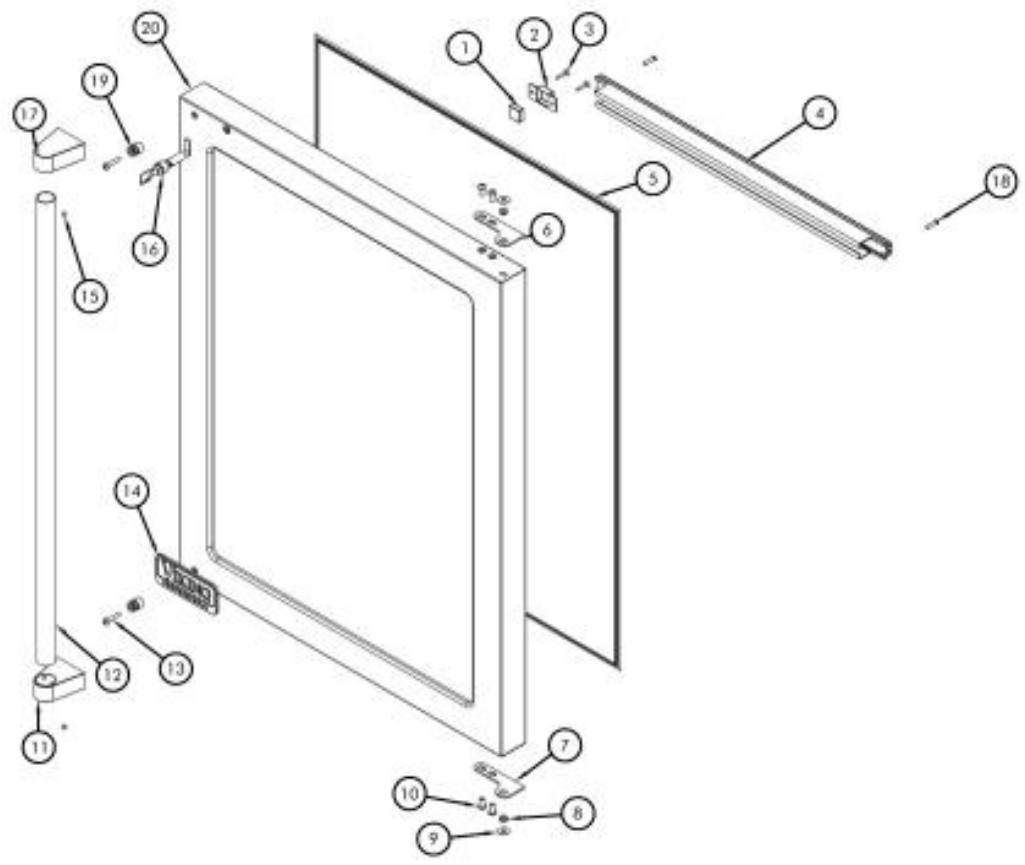

----- Manual continues below -----

Ref #	Part Number	Qty.	Description
1	009762-000	1	3M TAPE, 1.75
2	009759-000	1	DOOR SWITCH MAGNET
3	010668-000	1	RETAINER, MAGNET
4	020832-000	1	MAGNETIC DOOR GASKET, BLACK
5	009760-000	1	HINGE ADAPTER, TOP, SS
6	020848-000	1	DIVIDER GASKET, BLACK
7	009757-000	1	HINGE ADAPTER, BOTTOM, SS
7	020839-000	2	NO.8 X 3/4 PHILLIPS PAN HEAD TEK SCREW, BLACK
8	020834-000	2	NYLON HINGE BUSHING
9	020833-000	2	NYLON WASHER .62 DIA X .083 THK
10	010212-000	4	SCREW, 1/4-20 SS
11	010211-000	1	END CAP BOT W/SS
12	009519-000	1	HANDLE TUBE, SS
13	020823-000	2	NO.10-32 X 1 MACHINE SCREW TRUSS HEAD, 302SS
14	PW230007	1	NAMEPLATE, PRO
15	020831-000	2	NO.10-32 X 1/4 SET SCREW
16	010215-000	1	LOCK, DOOR
17	009669-000	1	END CAP W/SET SCREW
18	009641-000	2	VIKING HANDLE STAND-OFF STUD
19	022186-000	1	DOOR ASSY, PRO, RH, SOLID, W/LOCK
19	022187-000	1	DOOR ASSY, PRO, LH, SOLID, W/LOCK