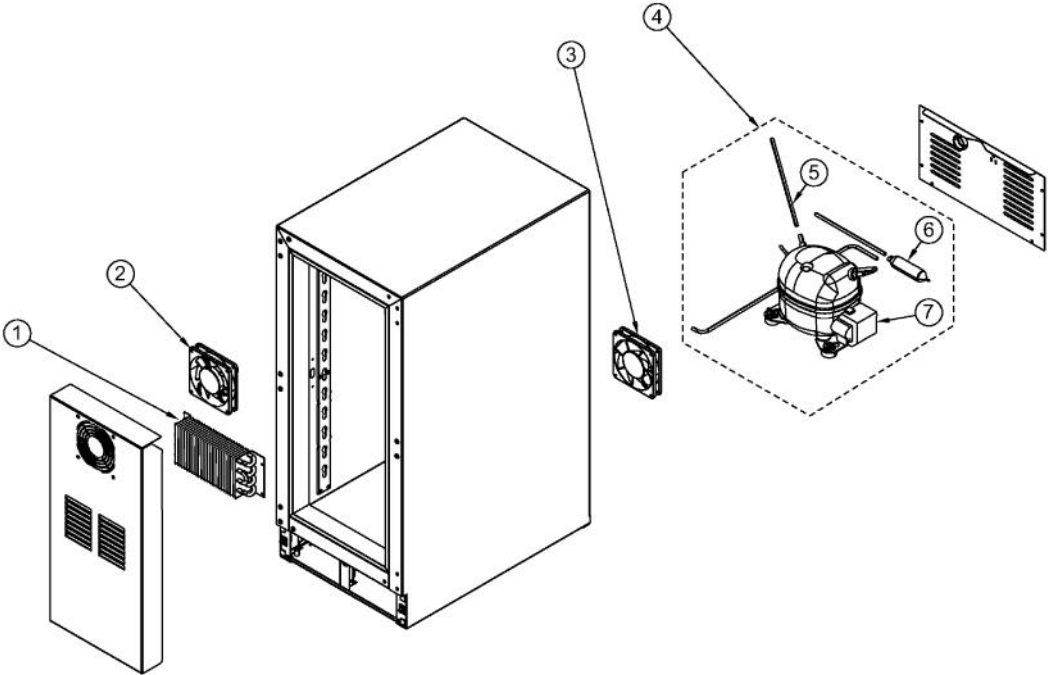

[Find Your VIKING Refrigerator Parts - Select From 341 Models](#)

----- Manual continues below -----

| Ref # | Part Number | Qty. | Description |
|-------|-------------|------|------------------------|
| 2 | 033020-000 | 1 | HINGE KIT, LH |
| 3 | 033017-000 | 1 | HANDLE |
| 4 | 033016-000 | 2 | HANDLE END CAP |
| 5 | 033018-000 | 4 | SCREW, HANDLE MOUNTING |
| 6 | 033069-000 | 1 | DOOR GASKET, 15 |
| 7 | 033015-000 | 2 | PLUNGER FASTENER |
| 8 | 032973-000 | 1 | PLUNGER BRACKET |

| Ref # | Part Number | Qty. | Description |
|-------|-------------|------|--------------------|
| 1 | 033070-000 | 5 | SHELF ASSEMBLY, 15 |
| 2 | 044589-000 | 5 | 15 WINE RACK FRONT |

| Ref # | Part Number | Qty. | Description |
|-------|-------------|------|------------------------------|
| 1 | 033033-000 | 4 | LEVELLING LEG |
| 2 | 033073-000 | 1 | GRILLE ASSEMBLY, 15 |
| 3 | 033040-000 | 1 | DOOR SWITCH |
| 4 | 033074-000 | 1 | CONDENSER |
| 5 | 033024-000 | 2 | FASTENER, CONTROL MOUNTING |
| 6 | 033023-000 | 1 | CONTROLLER FACE PLATE |
| 7 | 033022-000 | 1 | CONTROLLER ASSY |
| 8 | 033026-000 | 1 | LIGHT BULB |
| 9 | 033027-000 | 1 | LIGHT SOCKET |
| NI | 033028-000 | 1 | HARNESS, CONTROLLER |
| NI | 033039-000 | 1 | HARNESS, MACHINE COMPARTMENT |
| NI | 033025-000 | 1 | SENSOR |