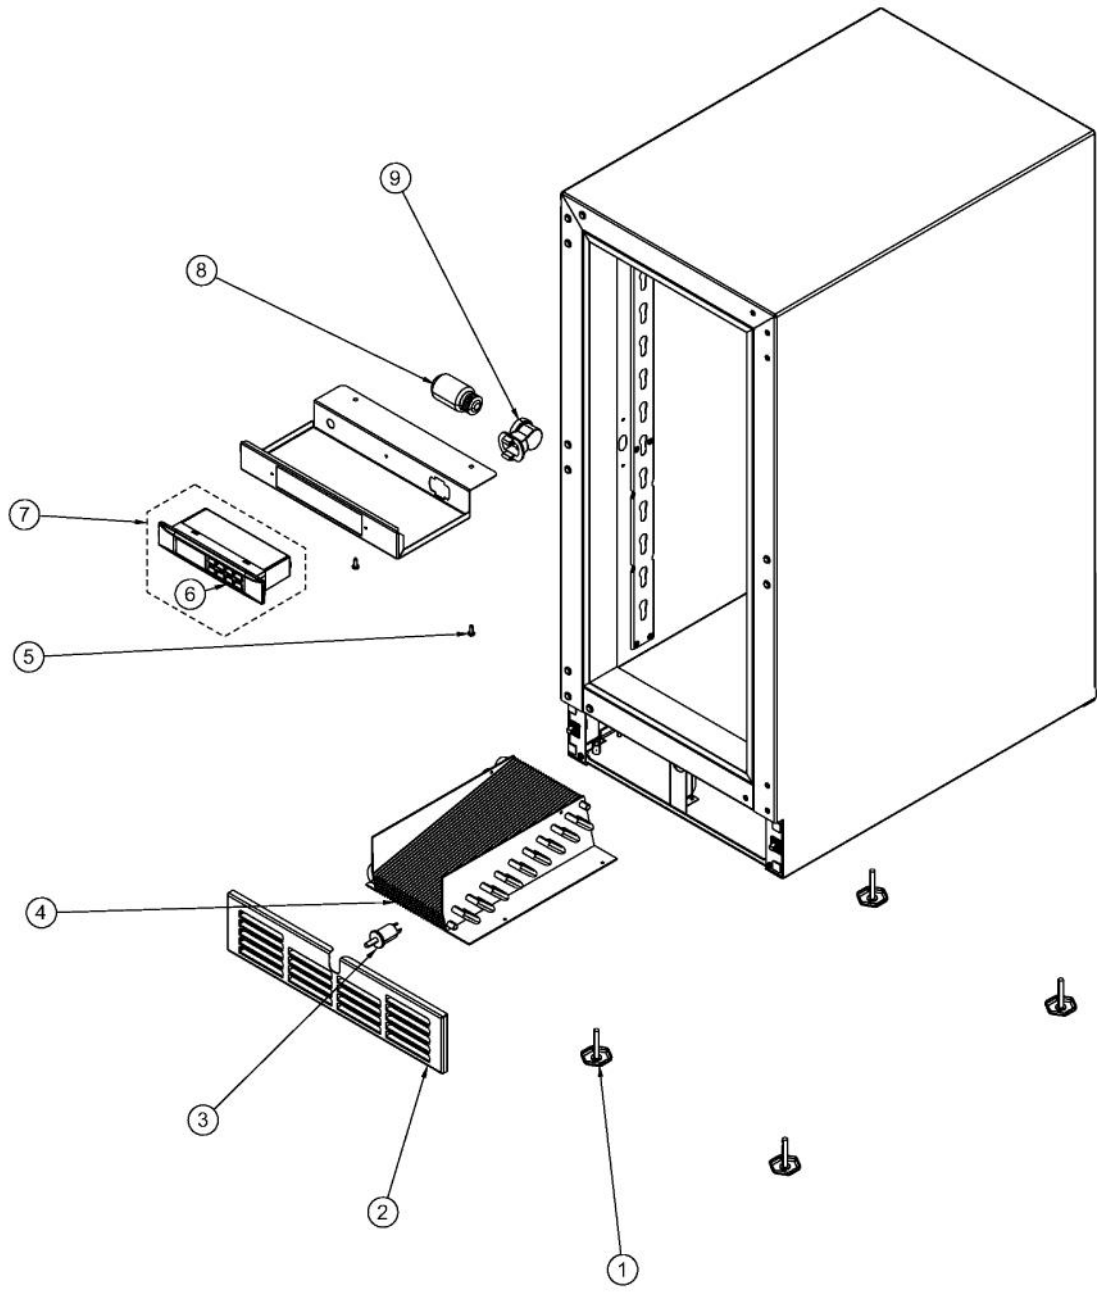

[Find Your VIKING Refrigerator Parts - Select From 341 Models](#)

----- Manual continues below -----

| Ref # | Part Number | Qty. | Description |
|-------|-------------|------|------------------------|
| 2 | 033020-000 | 1 | HINGE KIT, LH |
| 3 | 033017-000 | 1 | HANDLE |
| 4 | 033016-000 | 2 | HANDLE END CAP |
| 5 | 033018-000 | 4 | SCREW, HANDLE MOUNTING |
| 6 | 033069-000 | 1 | DOOR GASKET, 15 |
| 7 | 033015-000 | 2 | PLUNGER FASTENER |
| 8 | 032973-000 | 1 | PLUNGER BRACKET |

| Ref # | Part Number | Qty. | Description |
|-------|-------------|------|--------------------|
| 1 | 033070-000 | 5 | SHELF ASSEMBLY, 15 |
| 2 | 044589-000 | 5 | 15 WINE RACK FRONT |

| Ref # | Part Number | Qty. | Description |
|-------|-------------|------|------------------------------|
| 1 | 033033-000 | 4 | LEVELLING LEG |
| 2 | 033073-000 | 1 | GRILLE ASSEMBLY, 15 |
| 3 | 033040-000 | 1 | DOOR SWITCH |
| 4 | 033074-000 | 1 | CONDENSER |
| 5 | 033024-000 | 2 | FASTENER, CONTROL MOUNTING |
| 6 | 033023-000 | 1 | CONTROLLER FACE PLATE |
| 7 | 033022-000 | 1 | CONTROLLER ASSY |
| 8 | 033026-000 | 1 | LIGHT BULB |
| 9 | 033027-000 | 1 | LIGHT SOCKET |
| NI | 033028-000 | 1 | HARNESS, CONTROLLER |
| NI | 033039-000 | 1 | HARNESS, MACHINE COMPARTMENT |
| NI | 033025-000 | 1 | SENSOR |