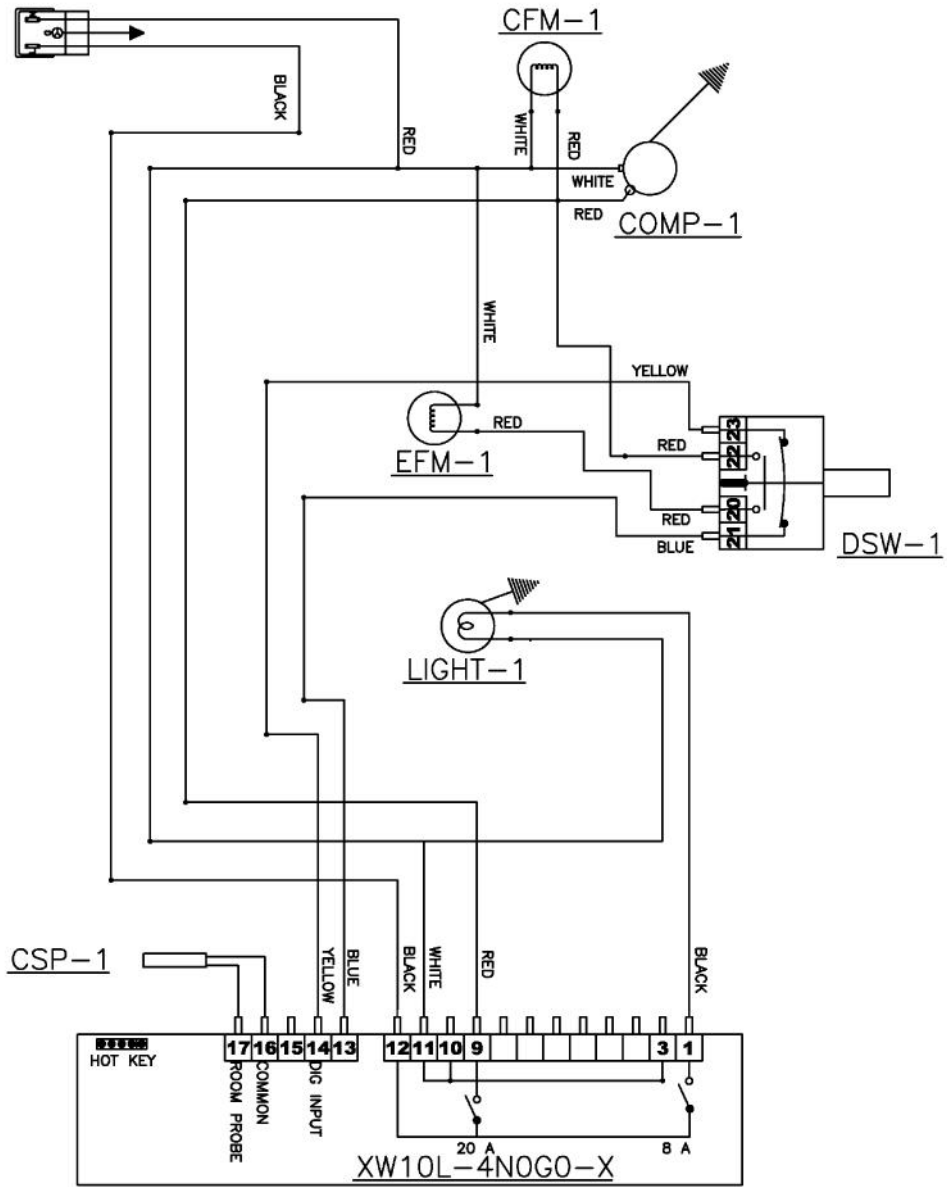

Ref #	Part Number	Qty.	Description
1	033072-000	1	EVAP ASSEMBLY
2	033030-000	1	FAN MOTOR
3	033030-000	1	FAN MOTOR
4	033034-000	1	COMPRESSOR KIT
5	033037-000	2	PROCESS TUBE
6	033035-000	1	DRIER
7	033036-000	1	COMP. START COMPONENTS
NI	033031-000	1	HARNESS, FAN MOTOR
NI	033042-000	1	POWER CORD

VIKING UC PRODUCT

- XW10L--REFRIGERATION SYSTEM CONTROLLER
- DSW-1--LIGHT AND EVAP FAN MOTOR DOOR SWITCH
- LIGHT 1--COMPARTMENT LIGHT
- EFM 1--EVAPORATOR FAN MOTOR
- CSP-1--REFRIGERATED COMPARTMENT 1 SENSOR PROBE
- CFM-1--CONDENSER FAN MOTOR