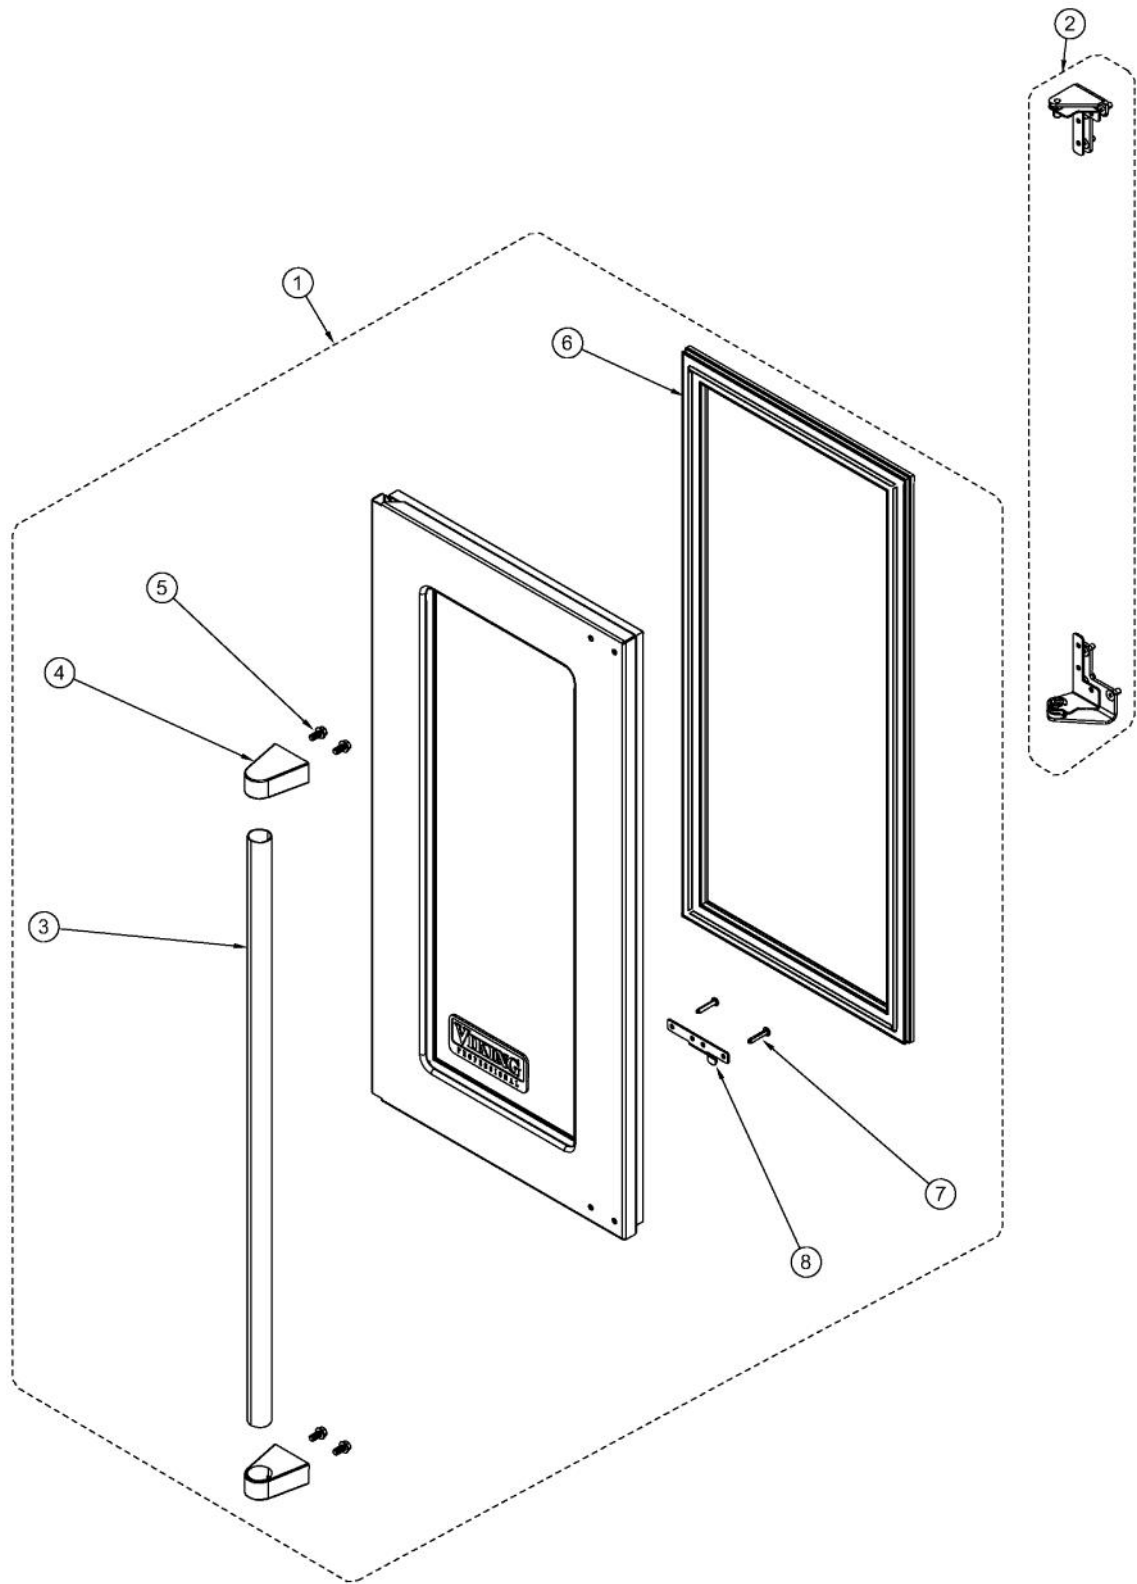

[Find Your VIKING Refrigerator Parts - Select From 341 Models](#)

----- Manual continues below -----

| Ref # | Part Number | Qty. | Description |
|-------|-------------|------|------------------------|
| 2 | 033020-000 | 1 | HINGE KIT, LH |
| 3 | 033017-000 | 1 | HANDLE |
| 4 | 033016-000 | 2 | HANDLE END CAP |
| 5 | 033018-000 | 4 | SCREW, HANDLE MOUNTING |
| 6 | 033069-000 | 1 | DOOR GASKET, 15 |
| 7 | 033015-000 | 2 | PLUNGER FASTENER |
| 8 | 032973-000 | 1 | PLUNGER BRACKET |