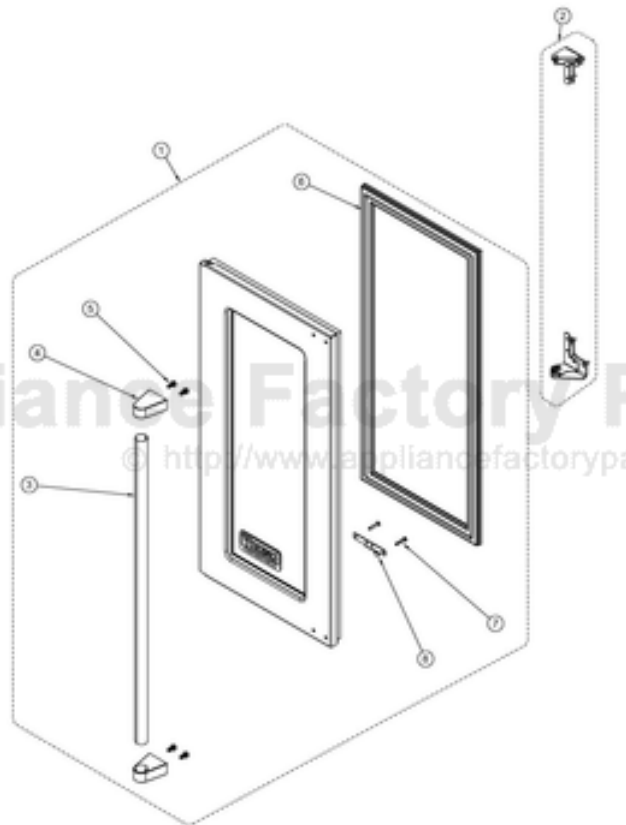

[Find Your VIKING Refrigerator Parts - Select From 341 Models](#)

----- Manual continues below -----

| Ref # | Part Number | Qty. | Description |
|-------|-------------|------|------------------------|
| 2 | 033020-000 | 1 | HINGE KIT, LH |
| 3 | 033017-000 | 1 | HANDLE |
| 4 | 033016-000 | 2 | HANDLE END CAP |
| 5 | 033018-000 | 4 | SCREW, HANDLE MOUNTING |
| 6 | 033069-000 | 1 | DOOR GASKET, 15 |
| 7 | 033015-000 | 2 | PLUNGER FASTENER |
| 8 | 032973-000 | 1 | PLUNGER BRACKET |