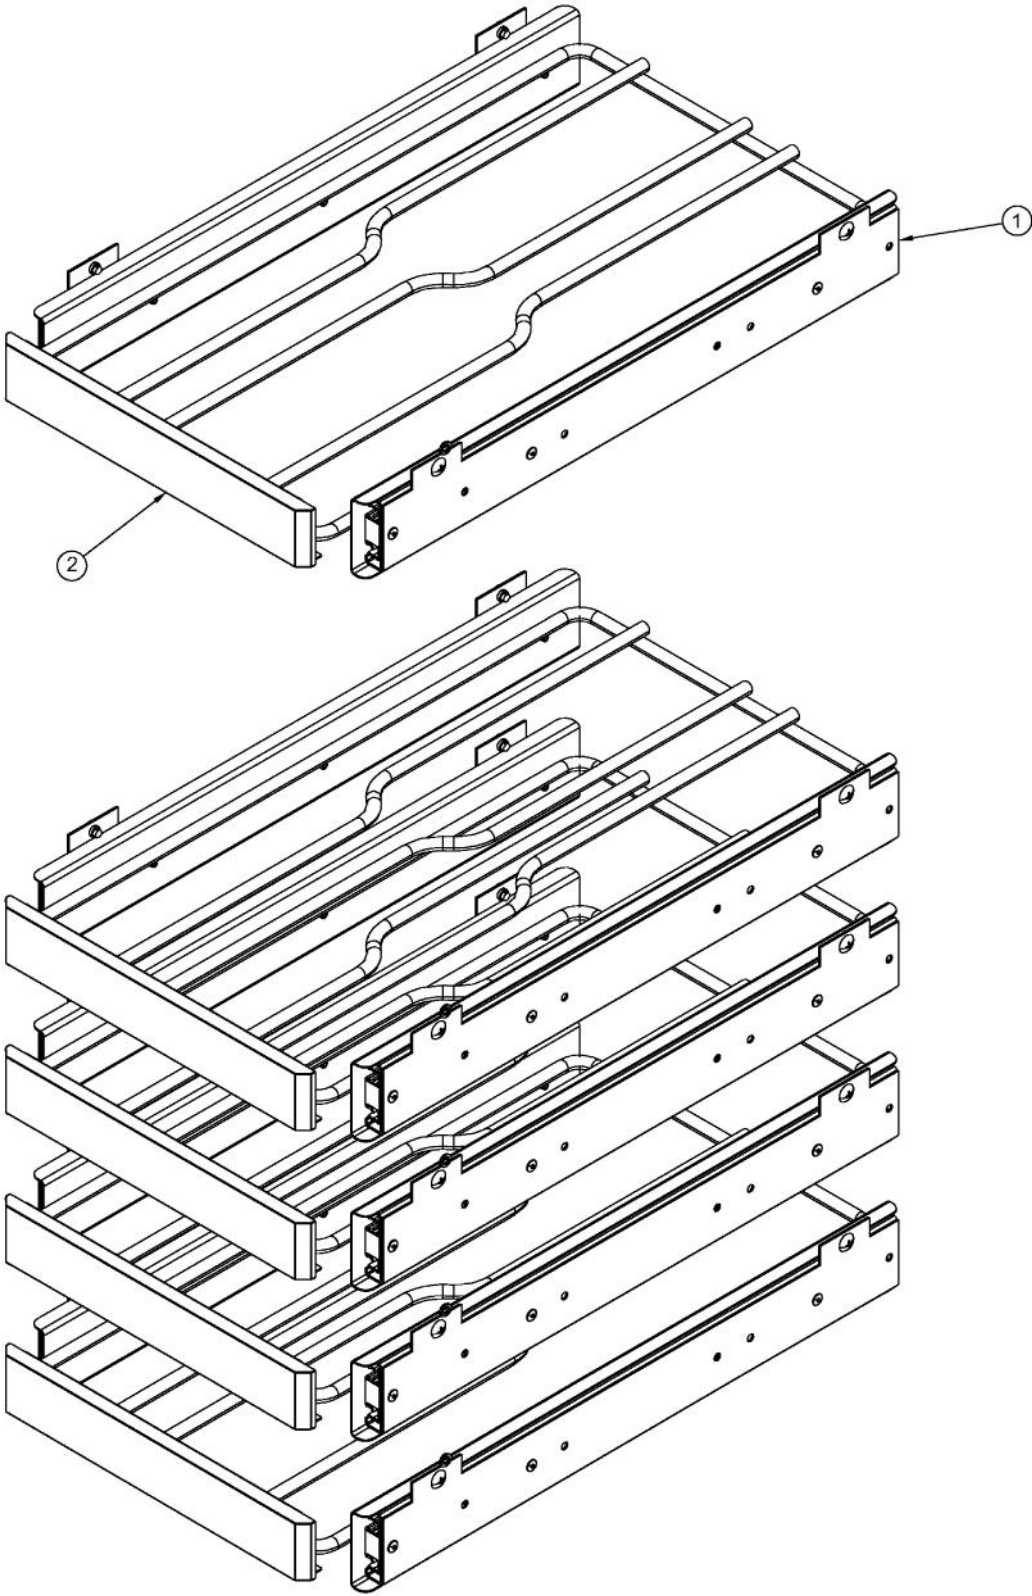

[Find Your VIKING Refrigerator Parts - Select From 341 Models](#)

----- Manual continues below -----

| Ref # | Part Number | Qty. | Description |
|-------|-------------|------|------------------------|
| 2 | 033020-000 | 1 | HINGE KIT, LH |
| 3 | 033017-000 | 1 | HANDLE |
| 4 | 033016-000 | 2 | HANDLE END CAP |
| 5 | 033018-000 | 4 | SCREW, HANDLE MOUNTING |
| 6 | 033069-000 | 1 | DOOR GASKET, 15 |
| 7 | 033015-000 | 2 | PLUNGER FASTENER |
| 8 | 032973-000 | 1 | PLUNGER BRACKET |

| Ref # | Part Number | Qty. | Description |
|-------|-------------|------|--------------------|
| 1 | 033070-000 | 5 | SHELF ASSEMBLY, 15 |
| 2 | 044589-000 | 5 | 15 WINE RACK FRONT |

| Ref # | Part Number | Qty. | Description |
|-------|-------------|------|------------------------------|
| 1 | 033033-000 | 4 | LEVELLING LEG |
| 2 | 033073-000 | 1 | GRILLE ASSEMBLY, 15 |
| 3 | 033040-000 | 1 | DOOR SWITCH |
| 4 | 033074-000 | 1 | CONDENSER |
| 5 | 033024-000 | 2 | FASTENER, CONTROL MOUNTING |
| 6 | 033023-000 | 1 | CONTROLLER FACE PLATE |
| 7 | 033022-000 | 1 | CONTROLLER ASSY |
| 8 | 033026-000 | 1 | LIGHT BULB |
| 9 | 033027-000 | 1 | LIGHT SOCKET |
| NI | 033028-000 | 1 | HARNESS, CONTROLLER |
| NI | 033039-000 | 1 | HARNESS, MACHINE COMPARTMENT |
| NI | 033025-000 | 1 | SENSOR |