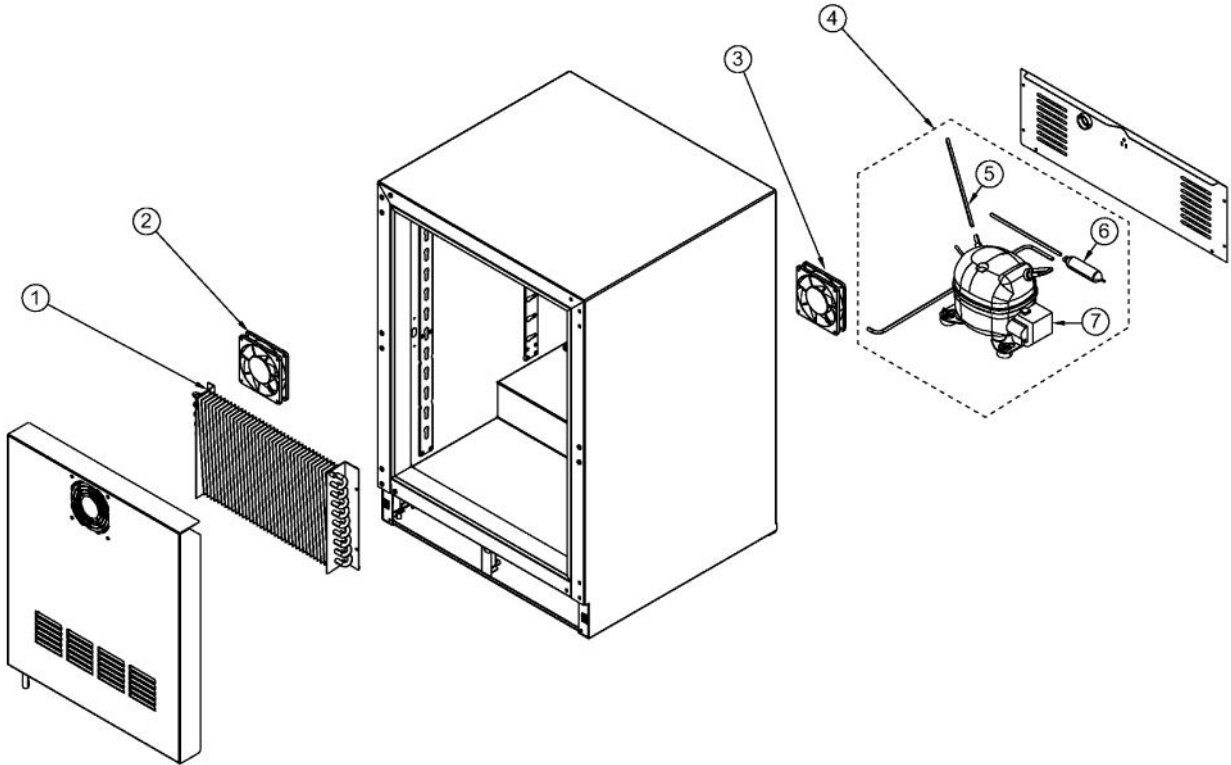

# VIKING VWCI1240GLSS Owner's Manual

[Shop genuine replacement parts for VIKING  
VWCI1240GLSS](#)

[Find Your VIKING Refrigerator Parts - Select From 341 Models](#)

----- Manual continues below -----

Ref #	Part Number	Qty.	Description
1	032969-000	1	RD-VK-24-L3, CLEAR GLASS W/SS BORDER DOOR PANEL A...
2	033020-000	1	HINGE KIT, LH
3	033017-000	1	HANDLE
4	033016-000	2	HANDLE END CAP
5	033018-000	4	SCREW, HANDLE MOUNTING
6	032972-000	1	DOOR GASKET, 24
7	033015-000	2	PLUNGER FASTENER
8	032973-000	1	PLUNGER BRACKET
NI	PE010184	1	NAMEPLATE LOGO PRO

Ref #	Part Number	Qty.	Description
1	033019-000	5	SHELF ASSEMBLY, 24
2	044590-000	5	24 WINE RACK FRONT

Ref #	Part Number	Qty.	Description
1	033033-000	4	LEVELLING LEG
2	033032-000	1	GRILLE ASSEMBLY, 24
3	033040-000	1	DOOR SWITCH
4	033041-000	1	CONDENSER
5	033024-000	2	FASTENER, CONTROL MOUNTING
6	033023-000	1	CONTROLLER FACE PLATE
7	033022-000	1	CONTROLLER ASSY
8	033026-000	1	LIGHT BULB
9	033027-000	1	LIGHT SOCKET
NI	033028-000	1	HARNESS, CONTROLLER
NI	033039-000	1	HARNESS, MACHINE COMPARTMENT
NI	033025-000	1	SENSOR