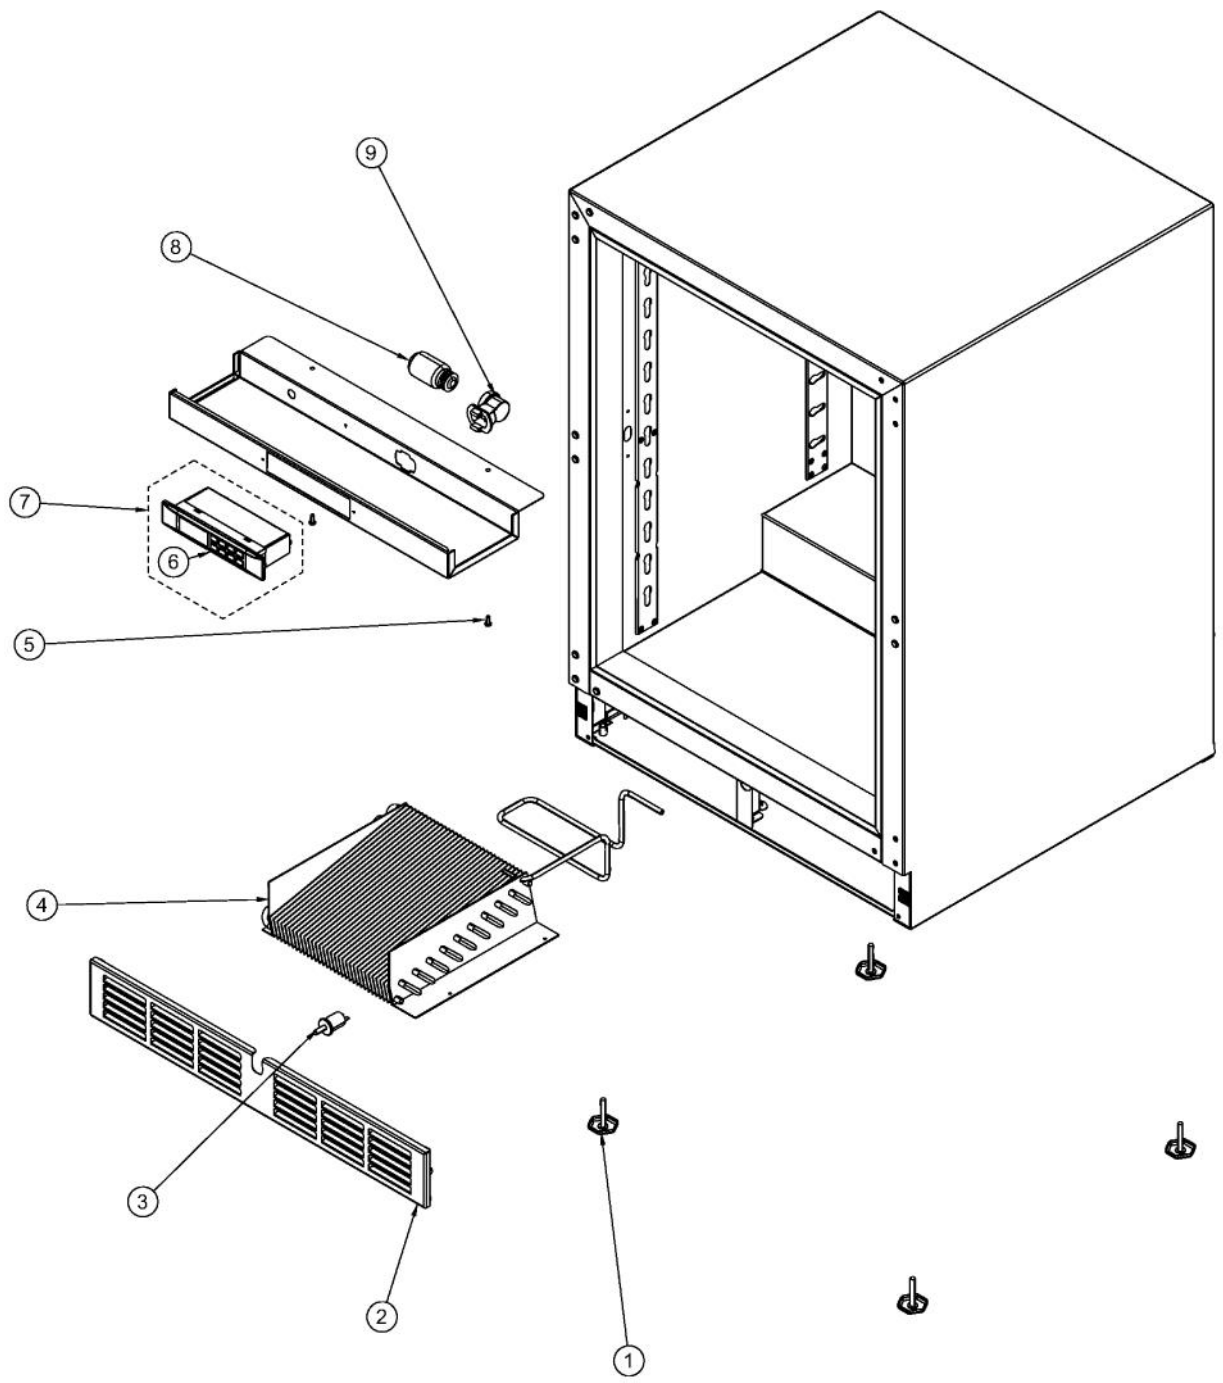

# VIKING VWCI1240GLSS Owner's Manual

[Shop genuine replacement parts for VIKING  
VWCI1240GLSS](#)

[Find Your VIKING Refrigerator Parts - Select From 341 Models](#)

----- Manual continues below -----

Ref #	Part Number	Qty.	Description
1	032969-000	1	RD-VK-24-L3, CLEAR GLASS W/SS BORDER DOOR PANEL A...
2	033020-000	1	HINGE KIT, LH
3	033017-000	1	HANDLE
4	033016-000	2	HANDLE END CAP
5	033018-000	4	SCREW, HANDLE MOUNTING
6	032972-000	1	DOOR GASKET, 24
7	033015-000	2	PLUNGER FASTENER
8	032973-000	1	PLUNGER BRACKET
NI	PE010184	1	NAMEPLATE LOGO PRO

Ref #	Part Number	Qty.	Description
1	033019-000	5	SHELF ASSEMBLY, 24
2	044590-000	5	24 WINE RACK FRONT

Ref #	Part Number	Qty.	Description
1	033033-000	4	LEVELLING LEG
2	033032-000	1	GRILLE ASSEMBLY, 24
3	033040-000	1	DOOR SWITCH
4	033041-000	1	CONDENSER
5	033024-000	2	FASTENER, CONTROL MOUNTING
6	033023-000	1	CONTROLLER FACE PLATE
7	033022-000	1	CONTROLLER ASSY
8	033026-000	1	LIGHT BULB
9	033027-000	1	LIGHT SOCKET
NI	033028-000	1	HARNESS, CONTROLLER
NI	033039-000	1	HARNESS, MACHINE COMPARTMENT
NI	033025-000	1	SENSOR

Ref #	Part Number	Qty.	Description
1	033029-000	1	EVAP ASSEMBLY
2	033030-000	1	FAN MOTOR
3	033030-000	1	FAN MOTOR
4	033034-000	1	COMPRESSOR KIT
5	033037-000	2	PROCESS TUBE
6	033035-000	1	DRIER
7	033036-000	1	COMP. START COMPONENTS
NI	033031-000	1	HARNESS, FAN MOTOR
NI	033042-000	1	POWER CORD