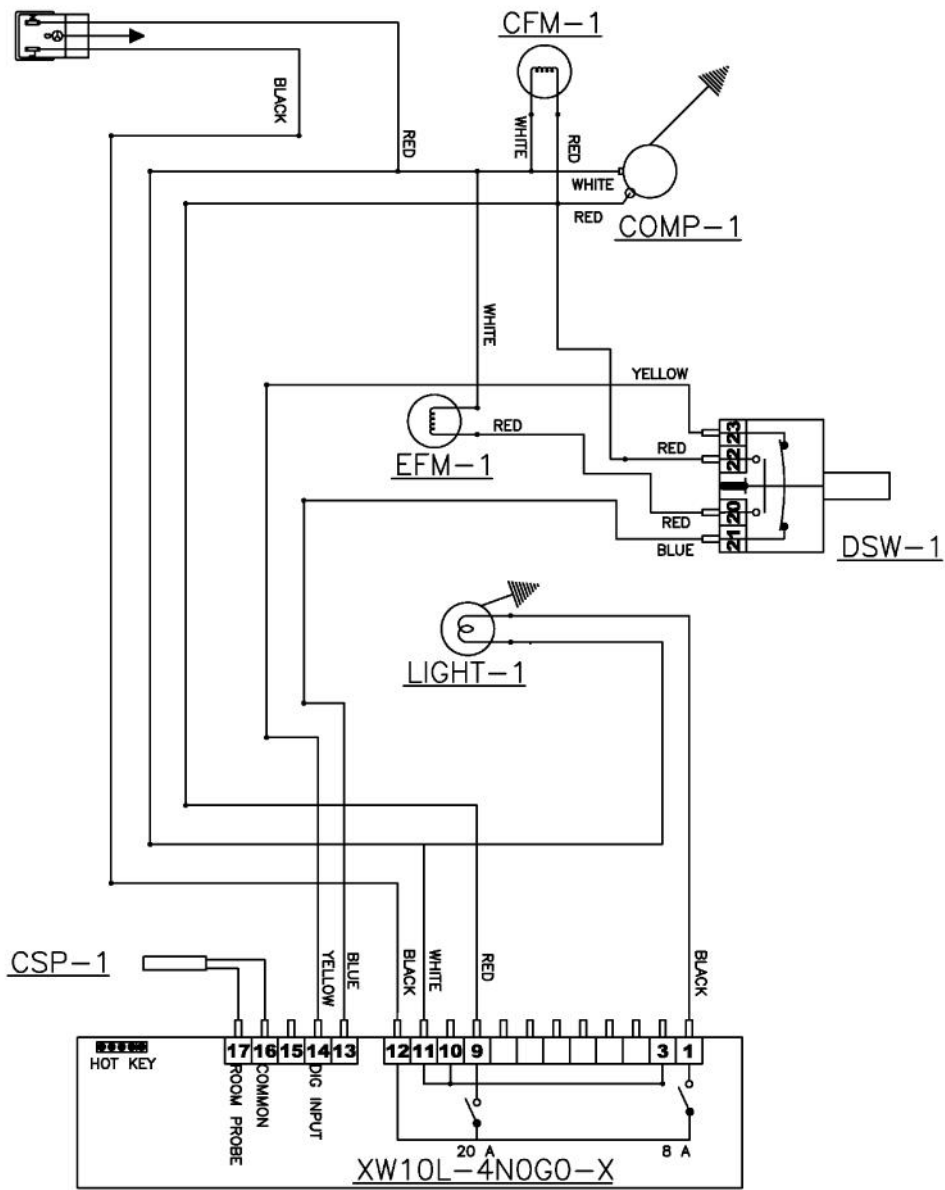

Ref #	Part Number	Qty.	Description
1	033029-000	1	EVAP ASSEMBLY
2	033030-000	1	FAN MOTOR
3	033030-000	1	FAN MOTOR
4	033034-000	1	COMPRESSOR KIT
5	033037-000	2	PROCESS TUBE
6	033035-000	1	DRIER
7	033036-000	1	COMP. START COMPONENTS
NI	033031-000	1	HARNESS, FAN MOTOR
NI	033042-000	1	POWER CORD

VIKING UC PRODUCT

- XW10L--REFRIGERATION SYSTEM CONTROLLER
- DSW-1--LIGHT AND EVAP FAN MOTOR DOOR SWITCH
- LIGHT 1--COMPARTMENT LIGHT
- EFM 1--EVAPORATOR FAN MOTOR
- CSP-1--REFRIGERATED COMPARTMENT 1 SENSOR PROBE
- CFM-1--CONDENSER FAN MOTOR