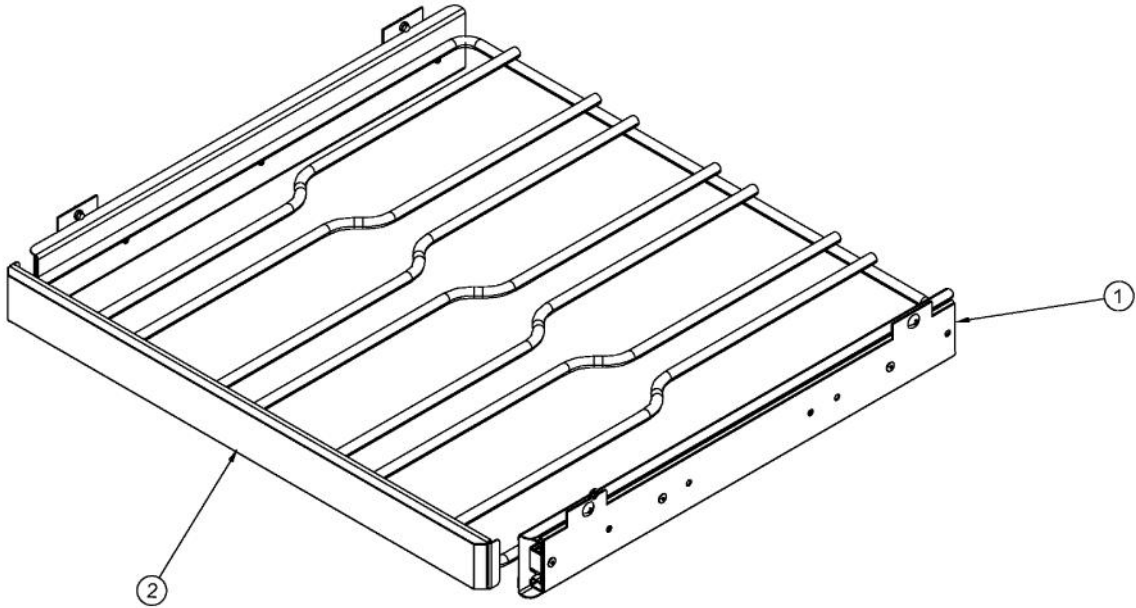

# VIKING VWCI1240GLSS Owner's Manual

[Shop genuine replacement parts for VIKING  
VWCI1240GLSS](#)

[Find Your VIKING Refrigerator Parts - Select From 341 Models](#)

----- Manual continues below -----

Ref #	Part Number	Qty.	Description
1	032969-000	1	RD-VK-24-L3, CLEAR GLASS W/SS BORDER DOOR PANEL A...
2	033020-000	1	HINGE KIT, LH
3	033017-000	1	HANDLE
4	033016-000	2	HANDLE END CAP
5	033018-000	4	SCREW, HANDLE MOUNTING
6	032972-000	1	DOOR GASKET, 24
7	033015-000	2	PLUNGER FASTENER
8	032973-000	1	PLUNGER BRACKET
NI	PE010184	1	NAMEPLATE LOGO PRO

Ref #	Part Number	Qty.	Description
1	033019-000	5	SHELF ASSEMBLY, 24
2	044590-000	5	24 WINE RACK FRONT

Ref #	Part Number	Qty.	Description
1	033033-000	4	LEVELLING LEG
2	033032-000	1	GRILLE ASSEMBLY, 24
3	033040-000	1	DOOR SWITCH
4	033041-000	1	CONDENSER
5	033024-000	2	FASTENER, CONTROL MOUNTING
6	033023-000	1	CONTROLLER FACE PLATE
7	033022-000	1	CONTROLLER ASSY
8	033026-000	1	LIGHT BULB
9	033027-000	1	LIGHT SOCKET
NI	033028-000	1	HARNESS, CONTROLLER
NI	033039-000	1	HARNESS, MACHINE COMPARTMENT
NI	033025-000	1	SENSOR