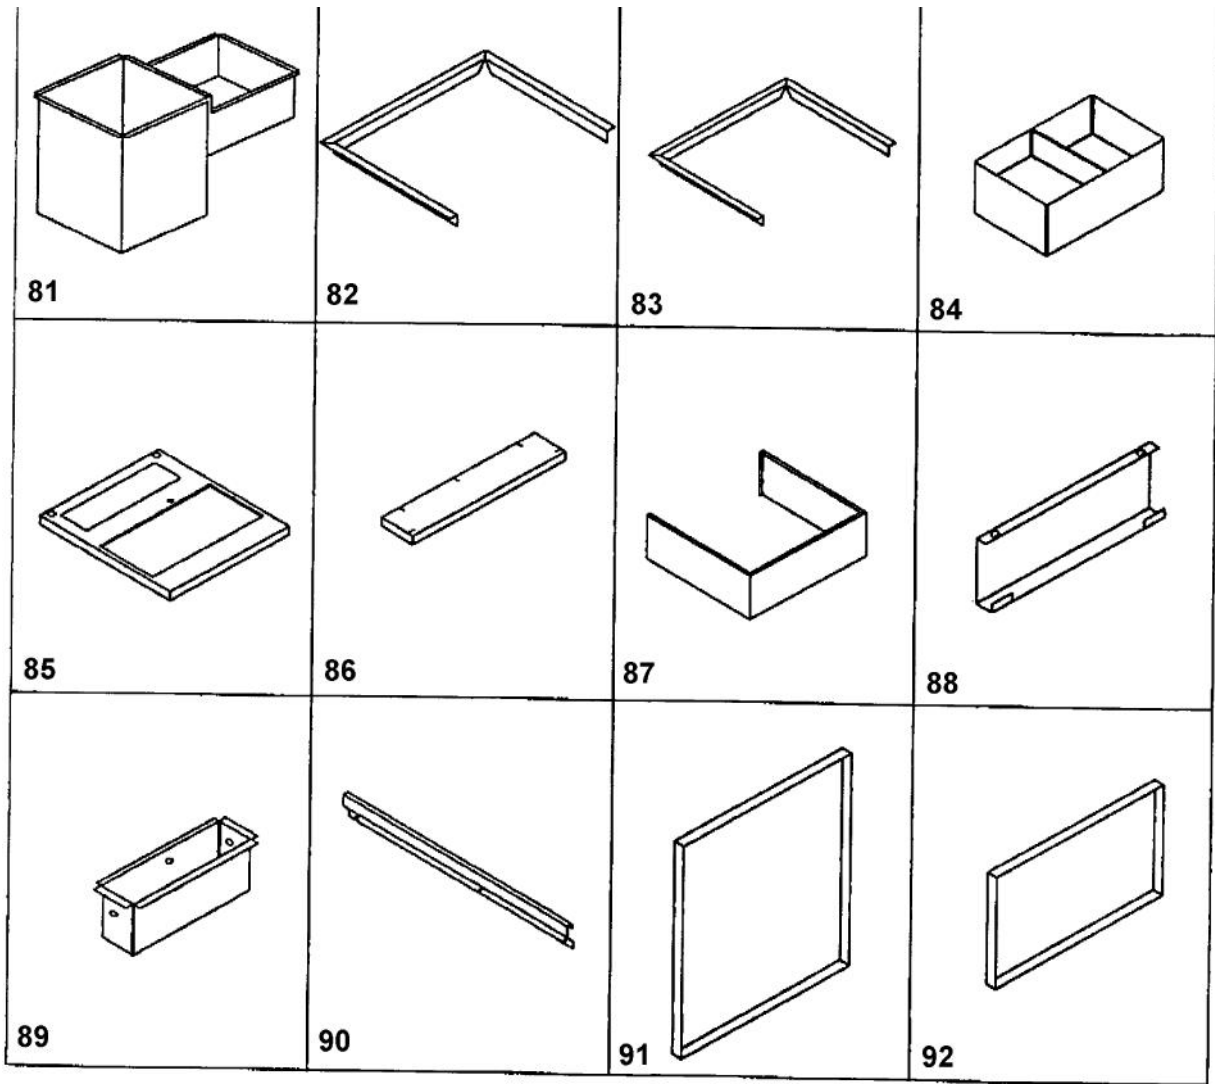

Ref #	Part Number	Qty.	Description
81	PW300379		ICE BIN AND SINK (FOR 41 UNIT) 41BP81
82	PW300299		OUTER TRIM PIECE VBRC410 (41B82)
83	PW300380		TRIM (FOR 24 BUILT-IN UNIT) 24B83
84	PW300381		ICE BIN AND SINK (FOR 24 UNIT) 24B84
85	PW300382		TOP (FOR 24 UNIT) 24B85
86	PW300297		24 TOP SHELF (24B86)
87	PW300383		BODY WRAP (FOR 24 UNIT) 24B87
88	PW300384		BACK PANEL (FOR 24 UNIT) 24B88
89	PW300385		INSULATED ICE PAN (FOR 24 UNIT) 24B89
90	PW300386		ICE BIN TRACK (SET) 41BP90
91	PW300387		LARGE BACK DRAWER FACE 41BP91
92	PW300388		SMALL BACK DRAWER FACE 41BP92
93	PW300389		SLIDING COVERS FOR 24 BEV. CENTER (OLD) 24B93