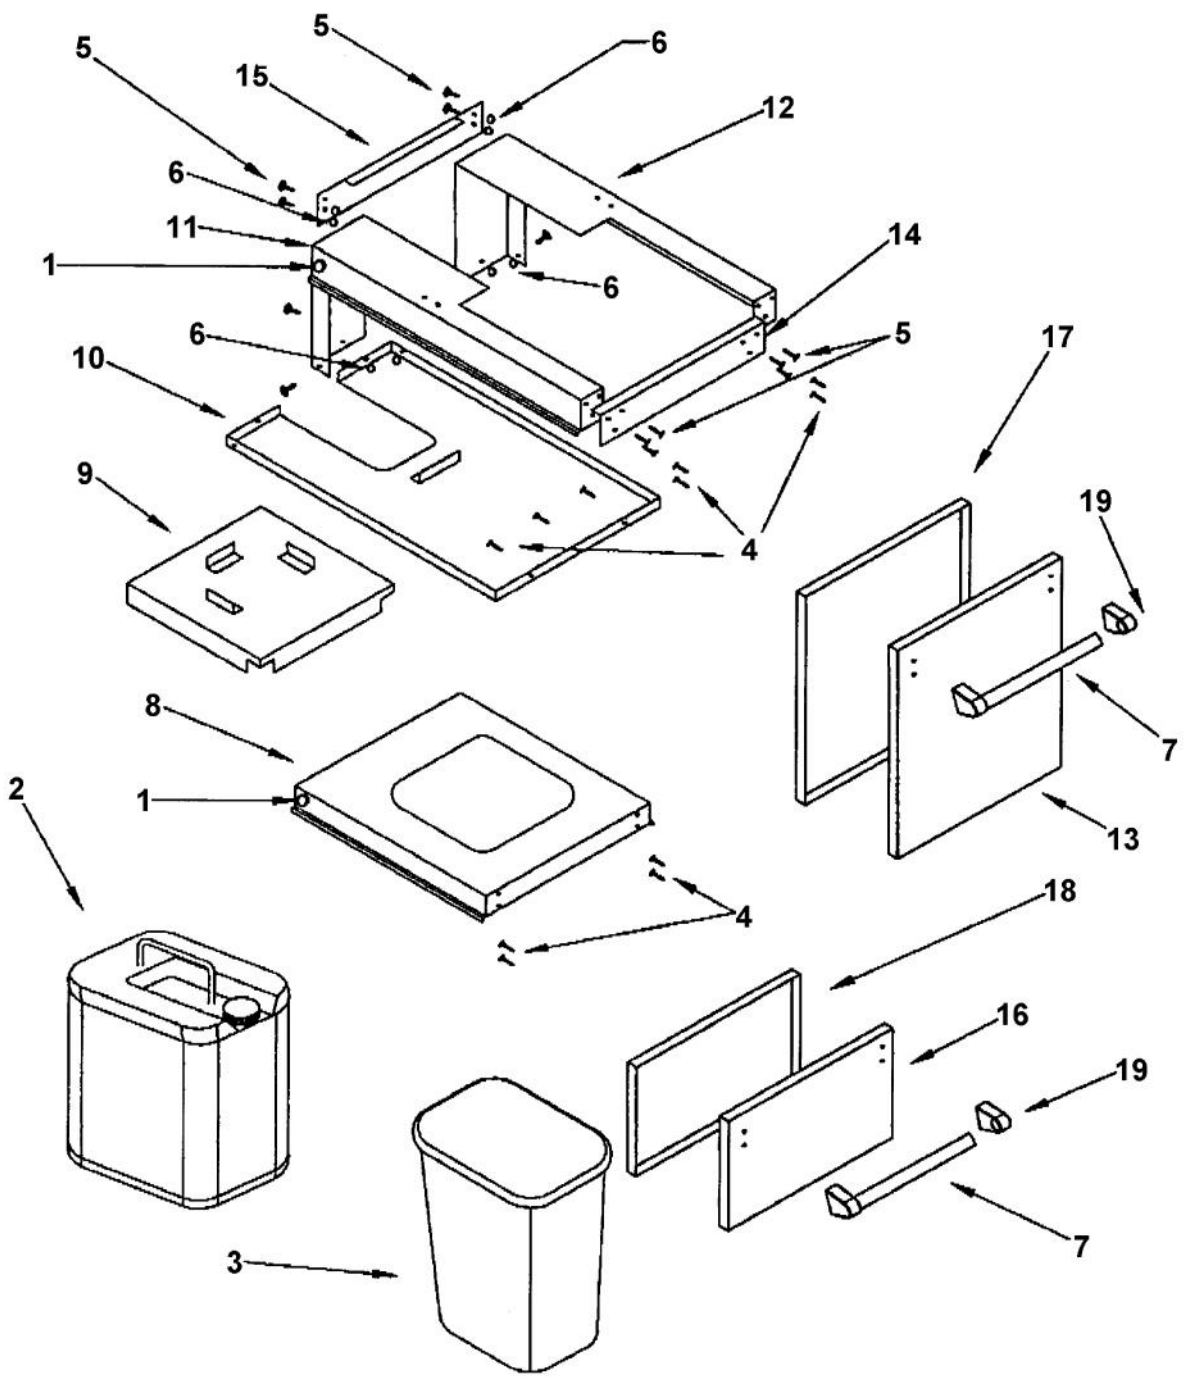

Ref #	Part Number	Qty.	Description
1	PW300319		1 SKATE WHEEL - SS 41BP18
2	PW300324		7 GAL. 10 X 10 X 10 1/4 X 19 PLASTIC CONTAINER 41BP23
3	PW300325		GRAY TRASH CAN
4	PW300331		NO.8 X 1/2 HEX WASHER HEAD TEK 24-41BP30
5	PW300334		1/4-20X 1/2 PH TRUSS MS 24-41BP33
6	PW300335		1/4-20 KEPS LOCK NUT 41P34
7	PW300347		1 SS TUBING FOR FRONT DRAWERS 41BP47
8	PW300368		PAN HOLDER W/TRACKS (FOR SMALL DRAWER) 41BP70
9	PW300370		WATER CONTAINER BRACE 41BP72
10	PW300371		LARGE DRAWER BOTTOM 41BP73
11	PW300372		LARGE DRAWER LEFT DOOR TRACK 41BP74
12	PW300373		LARGE DRAWER RIGHT DOOR TRACK 41BP75
13	PW300374		LARGE FRONT DRAWER FACE 41BP76
14	PW300375		LARGE DRAWER FRONT SUPPORT 41BP77
15	PW300376		LARGE DRAWER BACK SUPPORT 41BP78
16	PW300378		SMALL DRAWER FRONT FACE 41BP80
17	PW300387		LARGE BACK DRAWER FACE 41BP91
18	PW300388		SMALL BACK DRAWER FACE 41BP92
19	PW300304		LARGE END CAPS