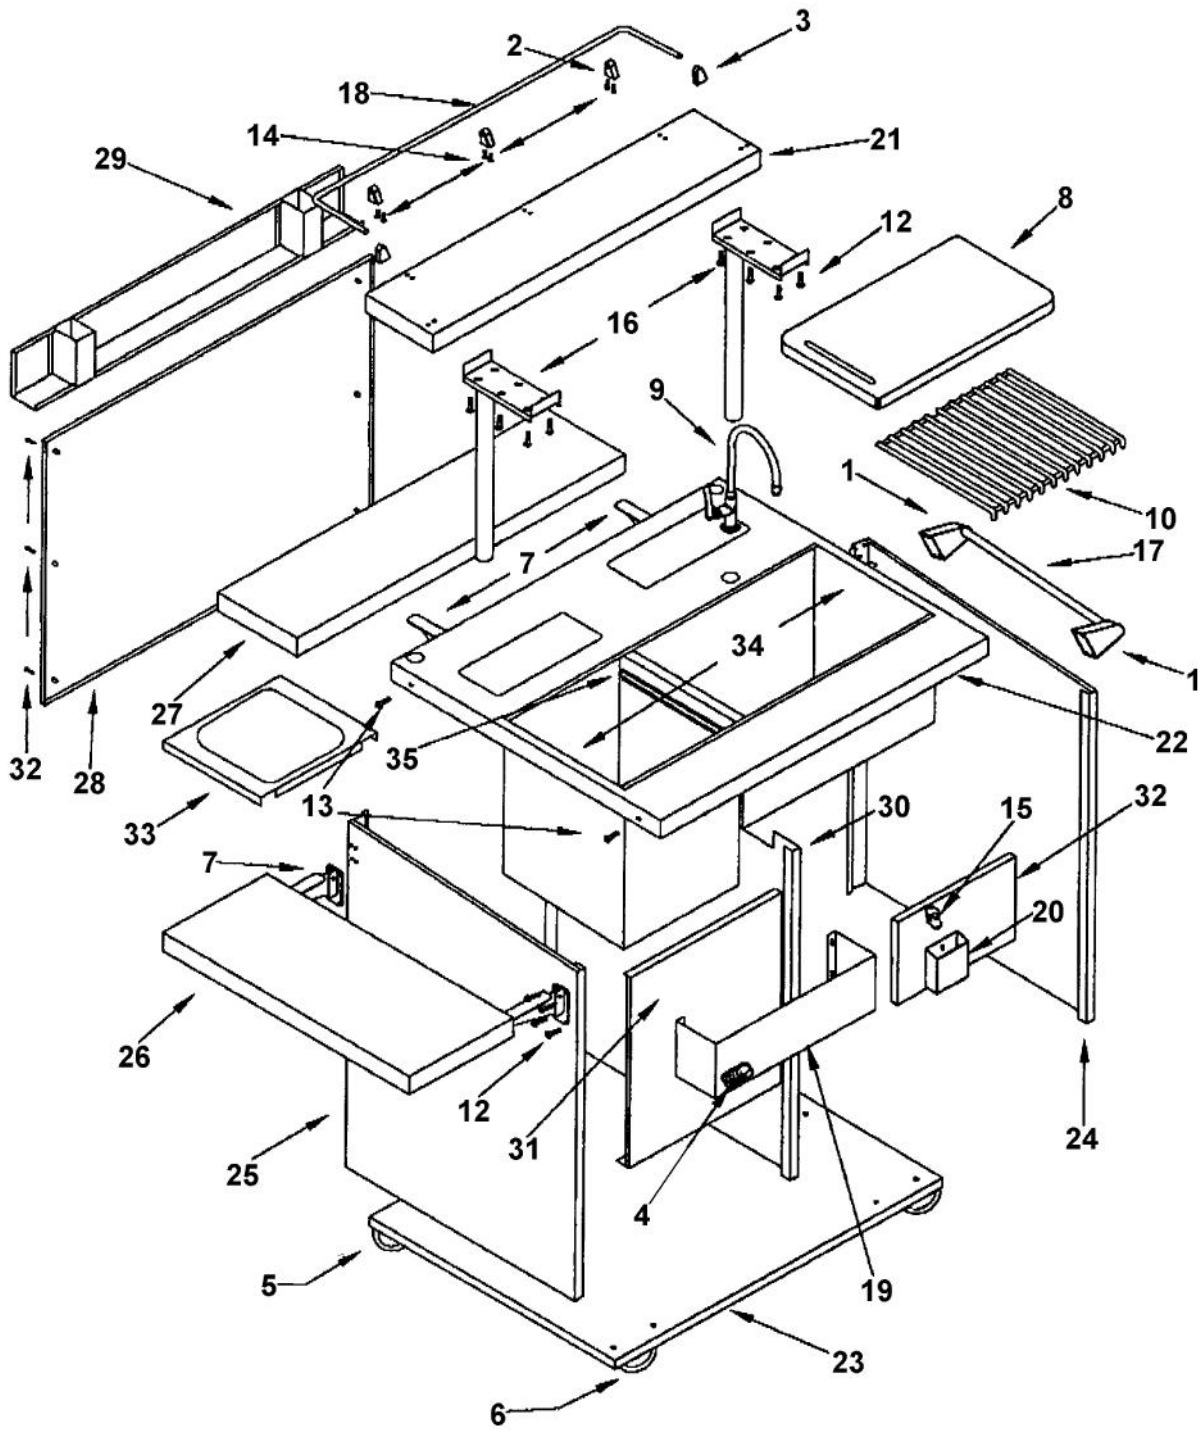

Ref #	Part Number	Qty.	Description
1	PW300304		LARGE END CAPS
2	PW300305		SUB TO PW300349 - MINI BRACKET/TUBE ASSEMBLY-CHRO...
3	PW300306		MINI END CAPS-CHROME 41BP03
4	PW300307		VIKING LOGO 24-41BP04
5	PW300312		4 CASTERS (BRAKE) 41P09
6	PW300313		4 CASTERS (NO BRAKE) 41P10
7	PW300316		FOLD DOWN SIDE SHELF BRACKETS S/S 41P15
8	PW300317		CUTTING BOARD (FOR 41 UNIT) 41BP16
9	PW300318		PANTRY FAUCET W/GOOSENECK SPOUT 24-41BP17
10	PW300328		SS WIRE RACK (FOR 41 UNIT) 41BP27
11	PW300332		NO.8 X 1/2 PHIL. PAN HEAD TEK 41BP31
12	PW300333		NO.8 X 1/2 PHIL PAN HEAD TEK 24-41BP32
13	PW300336		10-24X1/2 PH TRUSS 24-41P35
14	PW300337		10-24X1/4 PH PAN HD THREAD CUTTING 24-41BP36
15	PW300342		SS BOTTLE OPENER 24-41BP41
16	PW300298		41 TOP SHELF POLE (41BP44)
17	PW300346		1 SS TUBING FOR SIDE CART 41P46
18	PW300349		5/8 TUBING FOR 41 UNIT TOP RAIL 41BP49
19	PW300303		SPEED RAIL (41BP52)
20	PW300352		CATCH CAN (FOR 41 UNIT) 41BP53
21	PW300296		41 TOP SHELF (41BP56)
22	PW300355		41 BUILT IN TOP 41BP57
	PW300356		41 PORTABLE TOP 41P58
23	PW300357		BUILT IN BOTTOM PANEL 41B59
	PW300358		POTABLE BOTTOM PANEL 41P60
24	PW300359		RIGHT SIDE PANEL 41BP61
25	PW300360		LEFT SIDE PANEL 41BP62
26	PW300361		LEFT SIDE SHELF 41P63
27	PW300362		BACK SHELF 41P64
28	PW300363		LARGE BACK PANEL 41P65
29	PW300364		SMALL BACK PANEL 41P66
30	PW300365		CENTER PARTITION 41BP67
31	PW300366		LARGE FRONT PANEL 41BP68
32	PW300367		SMALL FRONT PANEL 41BP69
33	PW300369		PAN HOLDER (FOR ICE BIN) 41BP71
34	PW300379		ICE BIN AND SINK (FOR 41 UNIT) 41BP81
35	PW300378		SMALL DRAWER FRONT FACE 41BP80