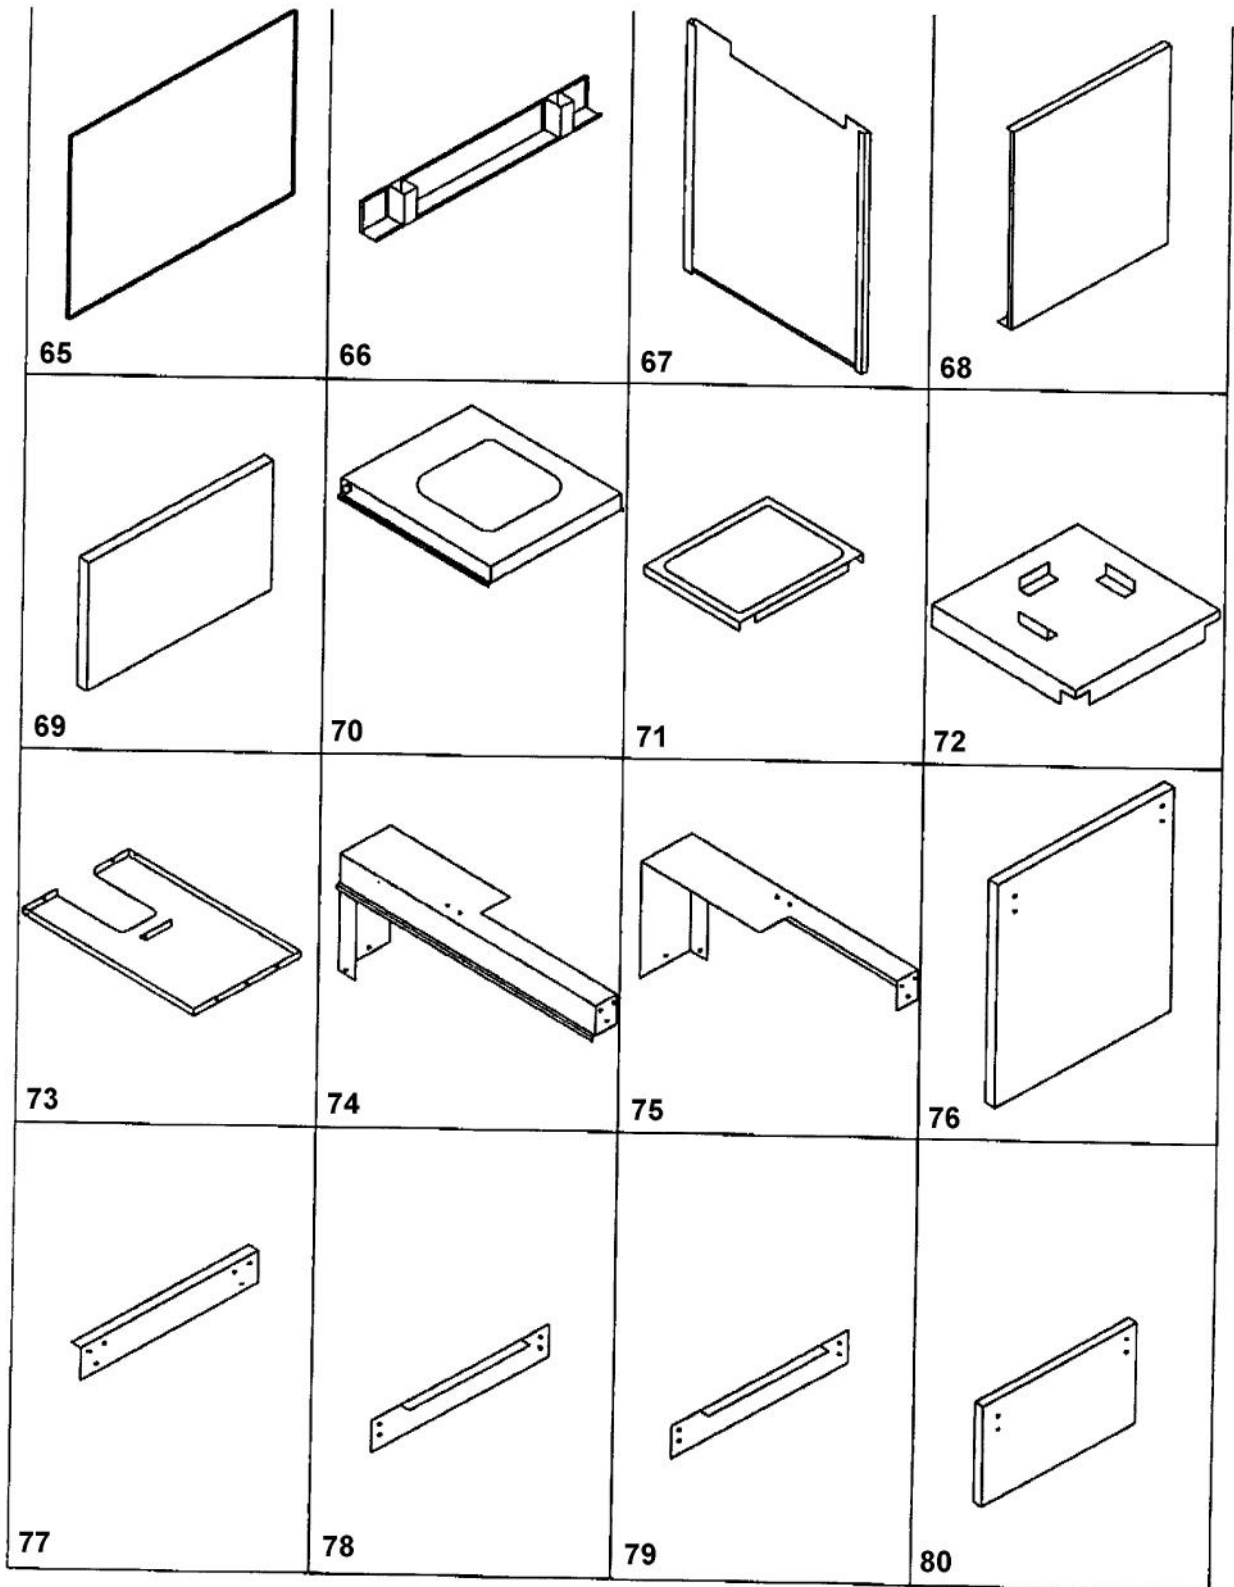

Ref #	Part Number	Qty.	Description
65	PW300363		LARGE BACK PANEL 41P65
66	PW300364		SMALL BACK PANEL 41P66
67	PW300365		CENTER PARTITION 41BP67
68	PW300366		LARGE FRONT PANEL 41BP68
69	PW300367		SMALL FRONT PANEL 41BP69
70	PW300368		PAN HOLDER W/TRACKS (FOR SMALL DRAWER) 41BP70
71	PW300369		PAN HOLDER (FOR ICE BIN) 41BP71
72	PW300370		WATER CONTAINER BRACE 41BP72
73	PW300371		LARGE DRAWER BOTTOM 41BP73
74	PW300372		LARGE DRAWER LEFT DOOR TRACK 41BP74
75	PW300373		LARGE DRAWER RIGHT DOOR TRACK 41BP75
76	PW300374		LARGE FRONT DRAWER FACE 41BP76
77	PW300375		LARGE DRAWER FRONT SUPPORT 41BP77
78	PW300376		LARGE DRAWER BACK SUPPORT 41BP78
79	PW300377		LARGE DRAWER TOP SUPPORT 41BP79
80	PW300378		SMALL DRAWER FRONT FACE 41BP80