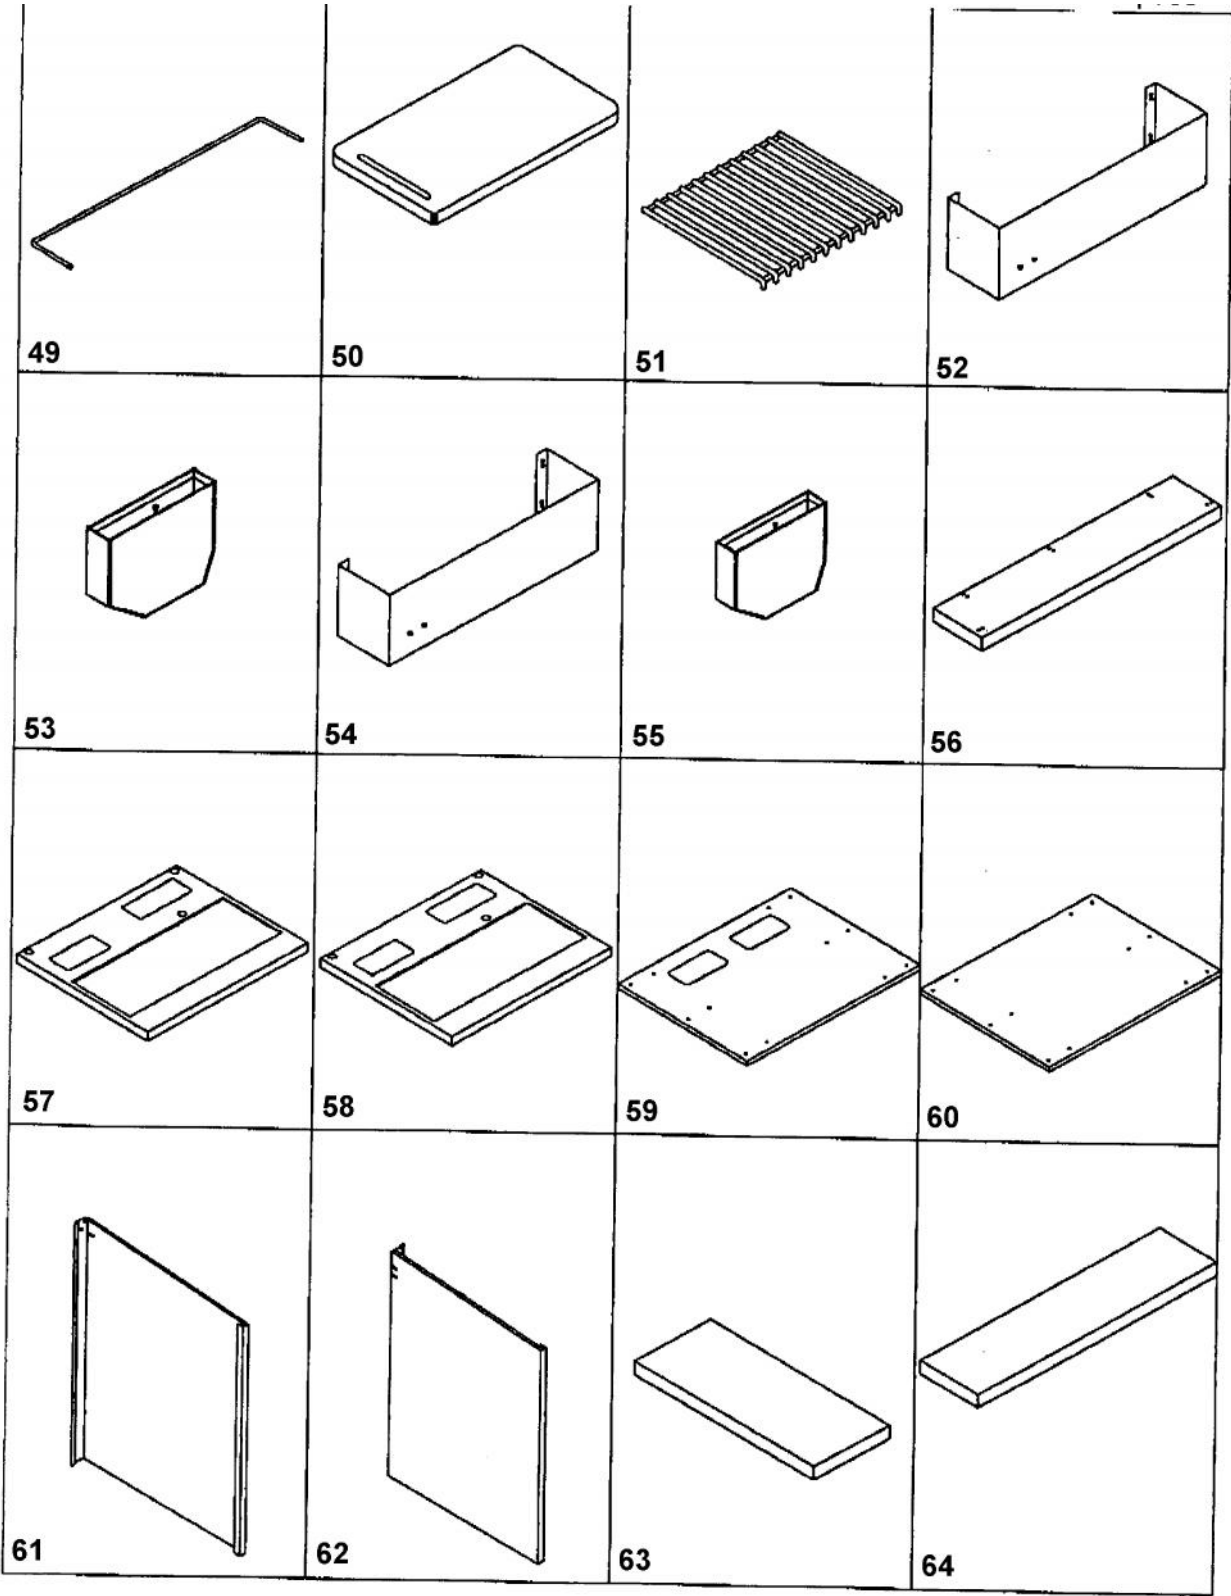

Ref #	Part Number	Qty.	Description
49	PW300349		5/8 TUBING FOR 41 UNIT TOP RAIL 41BP49
50	PW300350		CUTTING BOARD (FOR 24 UNIT) 24B50
51	PW300351		SS WIRE RACK (FOR 24 UNIT) 24B51
52	PW300303		SPEED RAIL (41BP52)
53	PW300352		CATCH CAN (FOR 41 UNIT) 41BP53
54	PW300353		SPEED RAIL (FOR 24 UNIT) 24B54
55	PW300354		CATCH CAN (FOR 24 UNIT) 24B55
56	PW300296		41 TOP SHELF (41BP56)
57	PW300355		41 BUILT IN TOP 41BP57
58	PW300356		41 PORTABLE TOP 41P58
59	PW300357		BUILT IN BOTTOM PANEL 41B59
60	PW300358		POTABLE BOTTOM PANEL 41P60
61	PW300359		RIGHT SIDE PANEL 41BP61
62	PW300360		LEFT SIDE PANEL 41BP62
63	PW300361		LEFT SIDE SHELF 41P63
64	PW300362		BACK SHELF 41P64