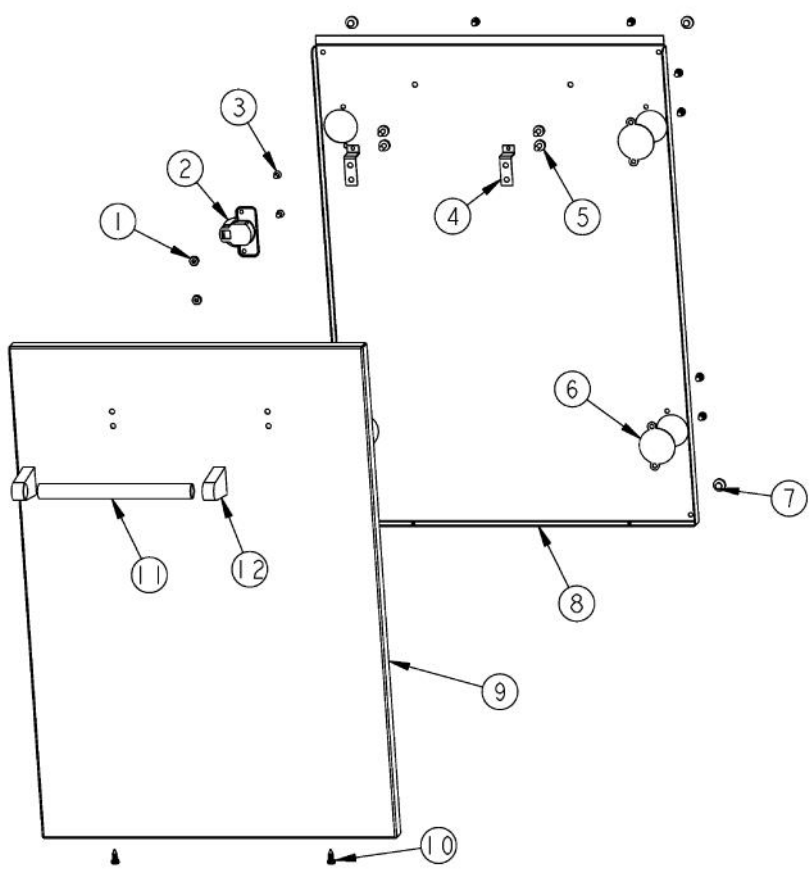

This Owner's Manual is provided and hosted by [Appliance Factory Parts](#).

VIKING VBBO1601 Owner's Manual

[Shop genuine replacement parts for VIKING VBBO1601](#)

[Find Your VIKING Grill Parts - Select From 210 Models](#)

----- Manual continues below -----

Ref #	Part Number	Qty.	Description
1	PD030098		8-32 HEX KEP NUT S.S.
2	PC020172		DOOR HINGE (BBQ)
3	PD020119		8-32X3/8 PH CTR. MACH.SCREW S.S.
4	B20013950		HANDLE BRACKET (VBO/VTPO18)
5	PD020056		NO.10-24 X 1/2 PH.TR. M.S. SS
6	B10014818		HINGE HOLE COVER (CABINET DOOR)
7	PD040004		GROMMET BUMPER
8	B20014664		INNER DOOR PANEL (VBBO1601)
9	B30014663		O/S DOOR PANEL (VBBO1601)
10	PD020120		8 X 1/2 TEK SHEET METAL SCREW
11	PE030189		CABINET HANDLE
12	PE030187		ENDCAP, TUBE
NI	G32014665SS		DOOR ASSEMBLY (VBBO1601)

Ref #	Part Number	Qty.	Description
1	PC040014		POP RIVOT-SS42 SS
2	B20014661		16 REAR PANEL
3	B20014662		TOP (VBBO1601)
4	A20013956		MOUNT BRACKET (CABINETS)
5	PD020055		NO.10 X 1/2 PAN PHIL. TEK. SS
6	B20014666		16 TOP SUPPORT (VBBO1601)
7	B20014659		RH I/S SIDE (VKBO/VBBO)
8	PD020120		8 X 1/2 TEK SHEET METAL SCREW
9	PC020173		DOOR HINGE RECEIVER (BBQ)
10	B20013937		LH I/S SIDE (VQBO3021)

Ref #	Part Number	Qty.	Description
1	PC030017		4 LEG ASSY
2	PK030481		16 KICK PLATE (VBP16) 15.750 X 3.250
3	A20014680		16 KICK PLATE MOUNT BRKT
4	PD020002		10 X 1/2 PH.TR.HD.SMS.
5	PD030002		LOWER ACC PAN SPRING CLAMP (SYWE1)
6	PC040003		POP RIVET - SB64 3/16DIA.X 3/8
NI	G32014838		16 KICK PLATE ASSY (INCLUDES ITEMS NO. 2 THROUGH NO. 6)