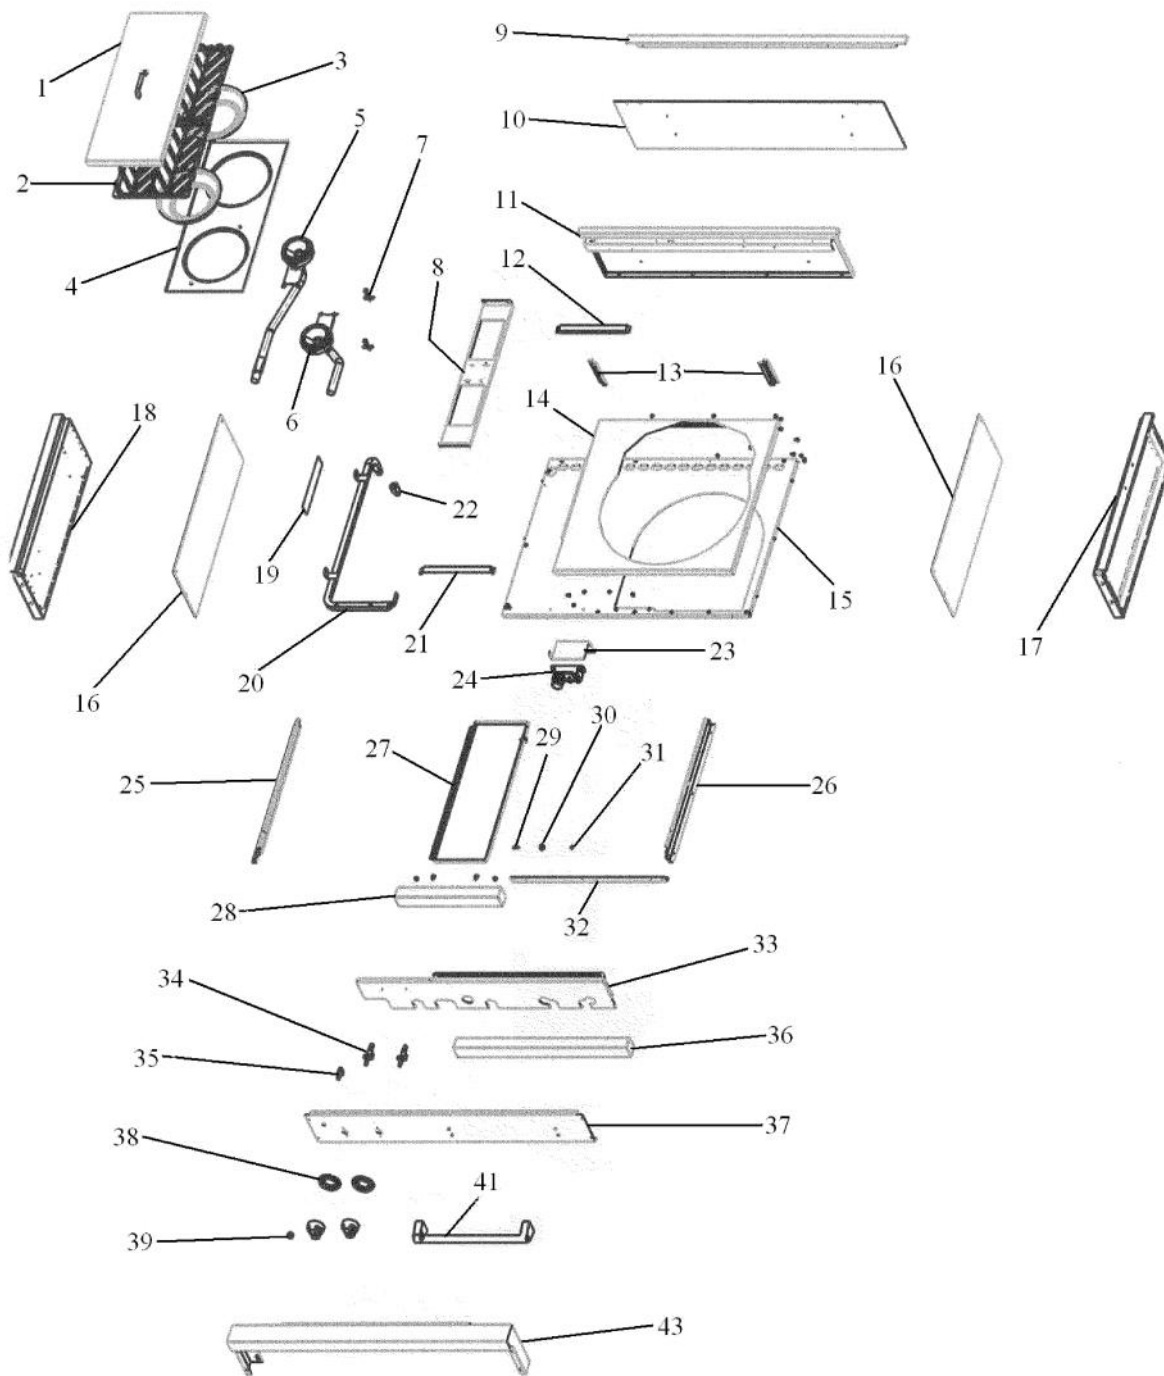

----- Manual continues below -----

Ref #	Part Number	Qty.	Description
1	G5007416		SIDE BURNER COVER ASSEMBLY
2	PA060051		GRILL V GRATE (PHASE 2)
3	PA030002SS		BURNER BOWL (VGBQ) XSSX
4	B2105291		PHASE II GRATE SUPPORT 41
5	PA080053		REAR TOP BURNER
6	PA080052		FRONT BURNER
7	PA020028		SPARK IGNITER
8	B2005260		PHASE II BURNER SUPPORT
9	B2005209		GRILL BOX TRIM
10	L1004881		REAR HEAT SHIELD 41 (PHASE 2)
11	B2005206		GRILL BOX BACK 41 (PHASE 2)
12	B2006340		GRATE SUPPORT BRACKET
13	B2006305		HEAT SHIELD BRACKET
14	B2009118		CART TOP (QSC41)
	B20014408		QSC41 CART TOP (NEW)
15	B2009116		UPPER CART BOTTOM
16	L1005398		SIDE HEAT SHIELD
17	B2005203		GRILL BOX SIDE RH (PHASE 2)
18	B2005204		PANEL, GRL, LH
19	PE020051		RATING PLATE
20	PA050091		QSC41 MANIFOLD
21	B2006340		GRATE SUPPORT BRACKET
22	PB040167		MALE COUPLER (PHASE 1 GRILL)
23	B2009123		MODULE BRACKET
24	PA020036		SPARK MODULE
25	G3005214		DRIP TRAY SLIDE - LH
26	G3005215		DRIP TRAY SLIDE - RH
27	B2005336		SIDE BURNER DRIP TRAY
28	B3005337		SIDE BURNER DRIP TRAY HANDLE
29	PD020082		10 X 24 COUNTERSUNK S.S. SCREW
30	PC020025		DRIP TRAY WHEEL
31	PD030044		10-24 KEPS NUT SS
32	B2009120		FALSE TRAY BRACKET
33	B3005219		GRILL BOX FRONT
34	PA010151		GRILL VALVE NAT. (1,800-15,000 BTU)
	PA010152		SUB TO 003539-000 - GRILL VALVE L.P. (3,700-13,500 BTU)
35	PE050063		SPARKER SWITCH
36	B3009121		FALSE TRAY HANDLE
	C9309121BR		FALSE TRAY HANDLE - BR
37	B9209117		QSC41 CONTROL PANEL
38	PB010171		BEZEL - SS
	PB010172		BEZEL NEW BR REPL PB010107
39	PB010163		OVEN LIGHT SWITCH KNOB BK
40	PA010097		GRILL BURNER KNOB
41	PE030096		CART DRAWER HANDLE XSSX 16.494
	PE030096PVD		CART DOOR HANDLE - BQC410T -BRASS
42	PE030001		BRACKET, DOOR, HANDLE
	PE030001PVD		END CAP DOOR HANDLE XBR
43	G3005222		LANDING LEDGE ASSY-41 (PHASE 2)
NI	G4006378		WIRE ASSY (VGBQ-T SERIES) 25
NI	G4001656		SPARK MODULE GROUND WIRE
NI	G4006381		WIRE ASSY (VGBQ-T SERIES) 15
NI	G4006382		WIRE ASSY (VGBQ-T SERIES) 30
NI	G3004937		REGULATOR ASSY - L.P. W/HOSE
A	PA070005		PRESSURE REG.(LP) RV47L-77-10.0
B	PB040046		1/2 CLOSE NIPPLE (VGSO166)
C	PB040235		1/2NPT TO 3/8 FLARE COUPLING
D	PB040146		1/2 X 3/8 FLARE ADAPTER (VGBQ)
E	PB020227		HIGH PRESSURE LP HOSE
F	PA070007		LP TANK REGULATOR (VGBQ)