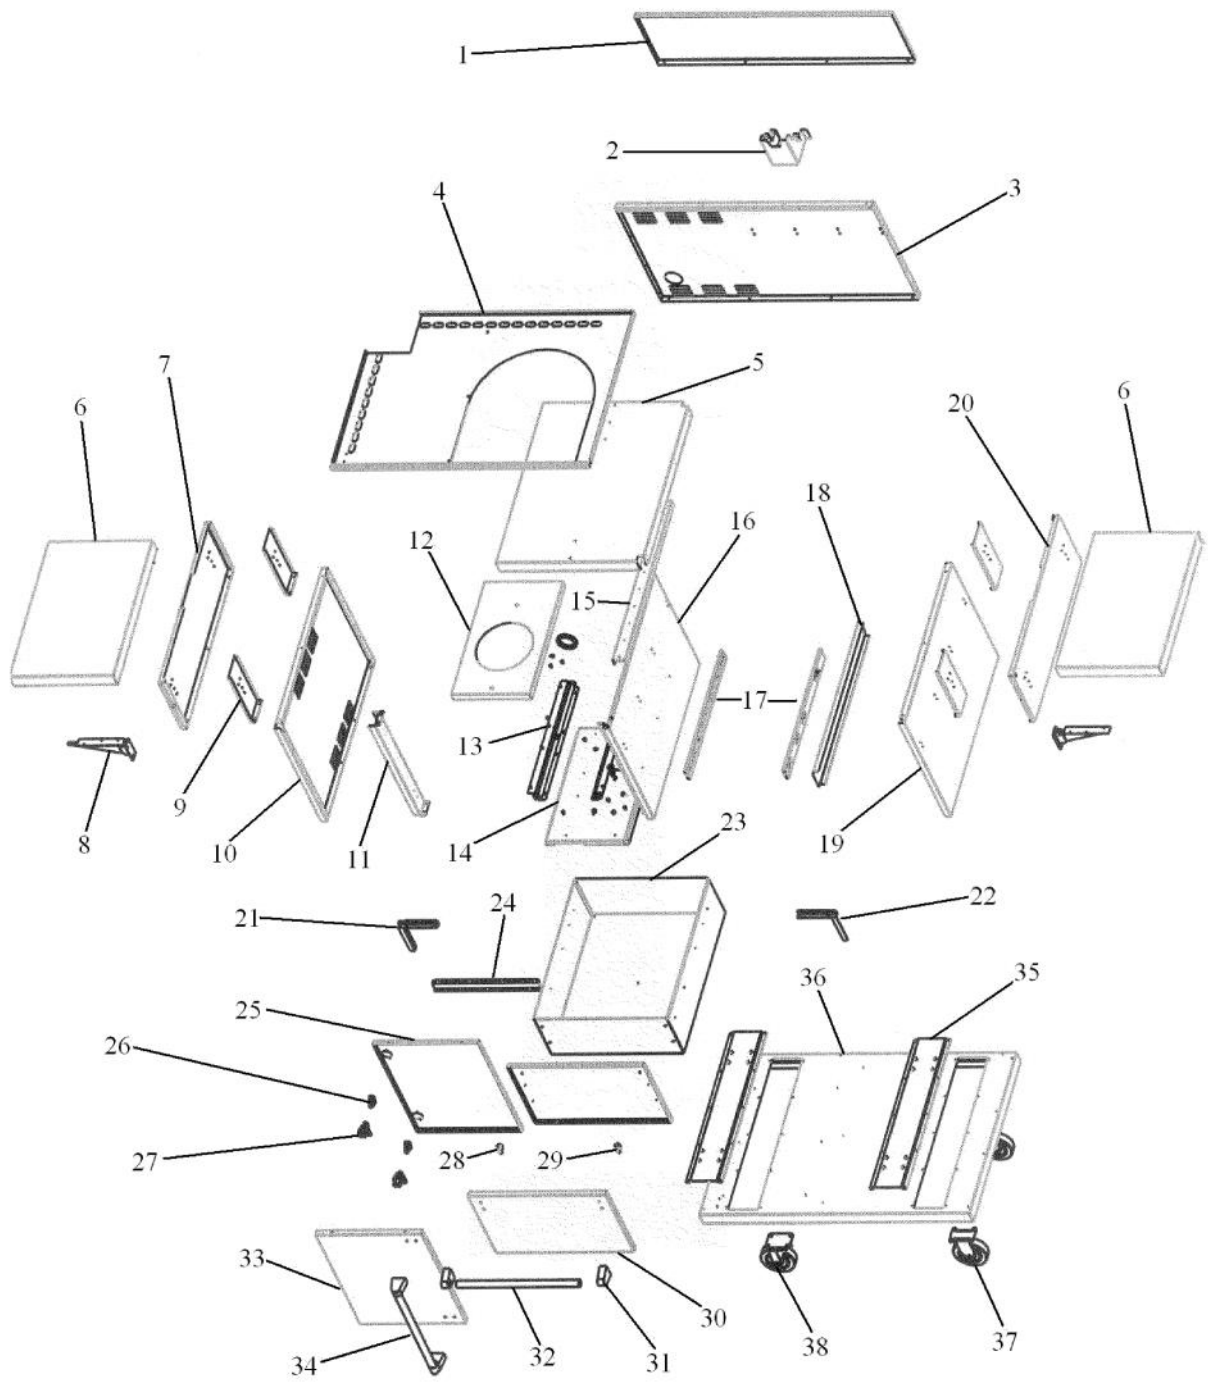

Ref #	Part Number	Qty.	Description
1	B2005365		PHASE II REAR CART UPPER
2	B20010699		QSC30 MOUNTING BRACKET
	B20014413		NEW HINGE BRACE
3	B2006770		GRILL CART BACK 41
4	B2009113		CART TOP
5	B2009114		SMOKER SHELF
6	B3005378		SIDE SHELF PH II BQC530TSS
7	B2007241		UPPER CART SIDE - LH
8	PC020031		FOLD DOWN SHELF BRACKET
9	B2007211		CART SIDE BRACE 41 & 53
10	B2009105		LOWER CART SIDE LH
11	B2007415		HINGE BAR - BQC41
12	B2005377		TANK DRAWER
13	PK000018		TANK DRAWER SLIDE (RH OR LH) BBQ GRILL
14	B2009107		LP FLOOR BRACKET
15	B20011220		SMOKER SHELF BRACE
16	B2006771		QSC41 INNER CART WALL
17	PC080010		SLIDE
18	B2005376		41 SLIDE BRACE
19	B2009106		LOWER CART SIDE RH
20	B2007244		UPPER CART SIDE - RH
21	PM010361		VCQS CORNER FRAME LH
22	PM010360		VCQS CORNER FRAME RH
23	B3009108		CART DRAWER
24	B2009115		CART BRACE
25	B2009111		LP I/S DOOR
26	PC020173		DOOR HINGE RECEIVER (BBQ)
27	PC020172		DOOR HINGE (BBQ)
28	B2005386		CART HANDLE SPACER
29	B2009109		CART DRAWER I/S DOOR
30	B2009110		CART DRAWER O/S DOOR
31	PE030001		BRACKET, DOOR, HANDLE
	PE030001PVD		END CAP DOOR HANDLE XBR
32	PE030060		WARMING DRAWER HANDLE SS VEWD172
	F0004886		WARMING DRAWER HANDLE XBRX VEWD172
33	B2009112		QSC41 OUTER DOOR
34	PE030164		17.500 DOOR HANDLE QSC41
	PE030164PVD		17.500 DOOR HANDLE QSC41 XPVDX
35	B2009832		PHASE II CASTER BRACE
36	B3009104		CART BOTTOM
37	PC030021		CASTER, FIXED
38	PC030020		CASTER, SWIVEL