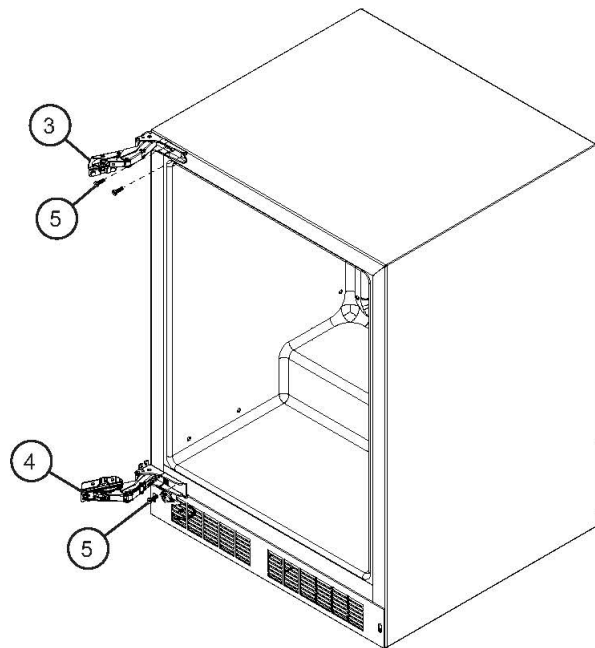

Left Hand
Door Hinging