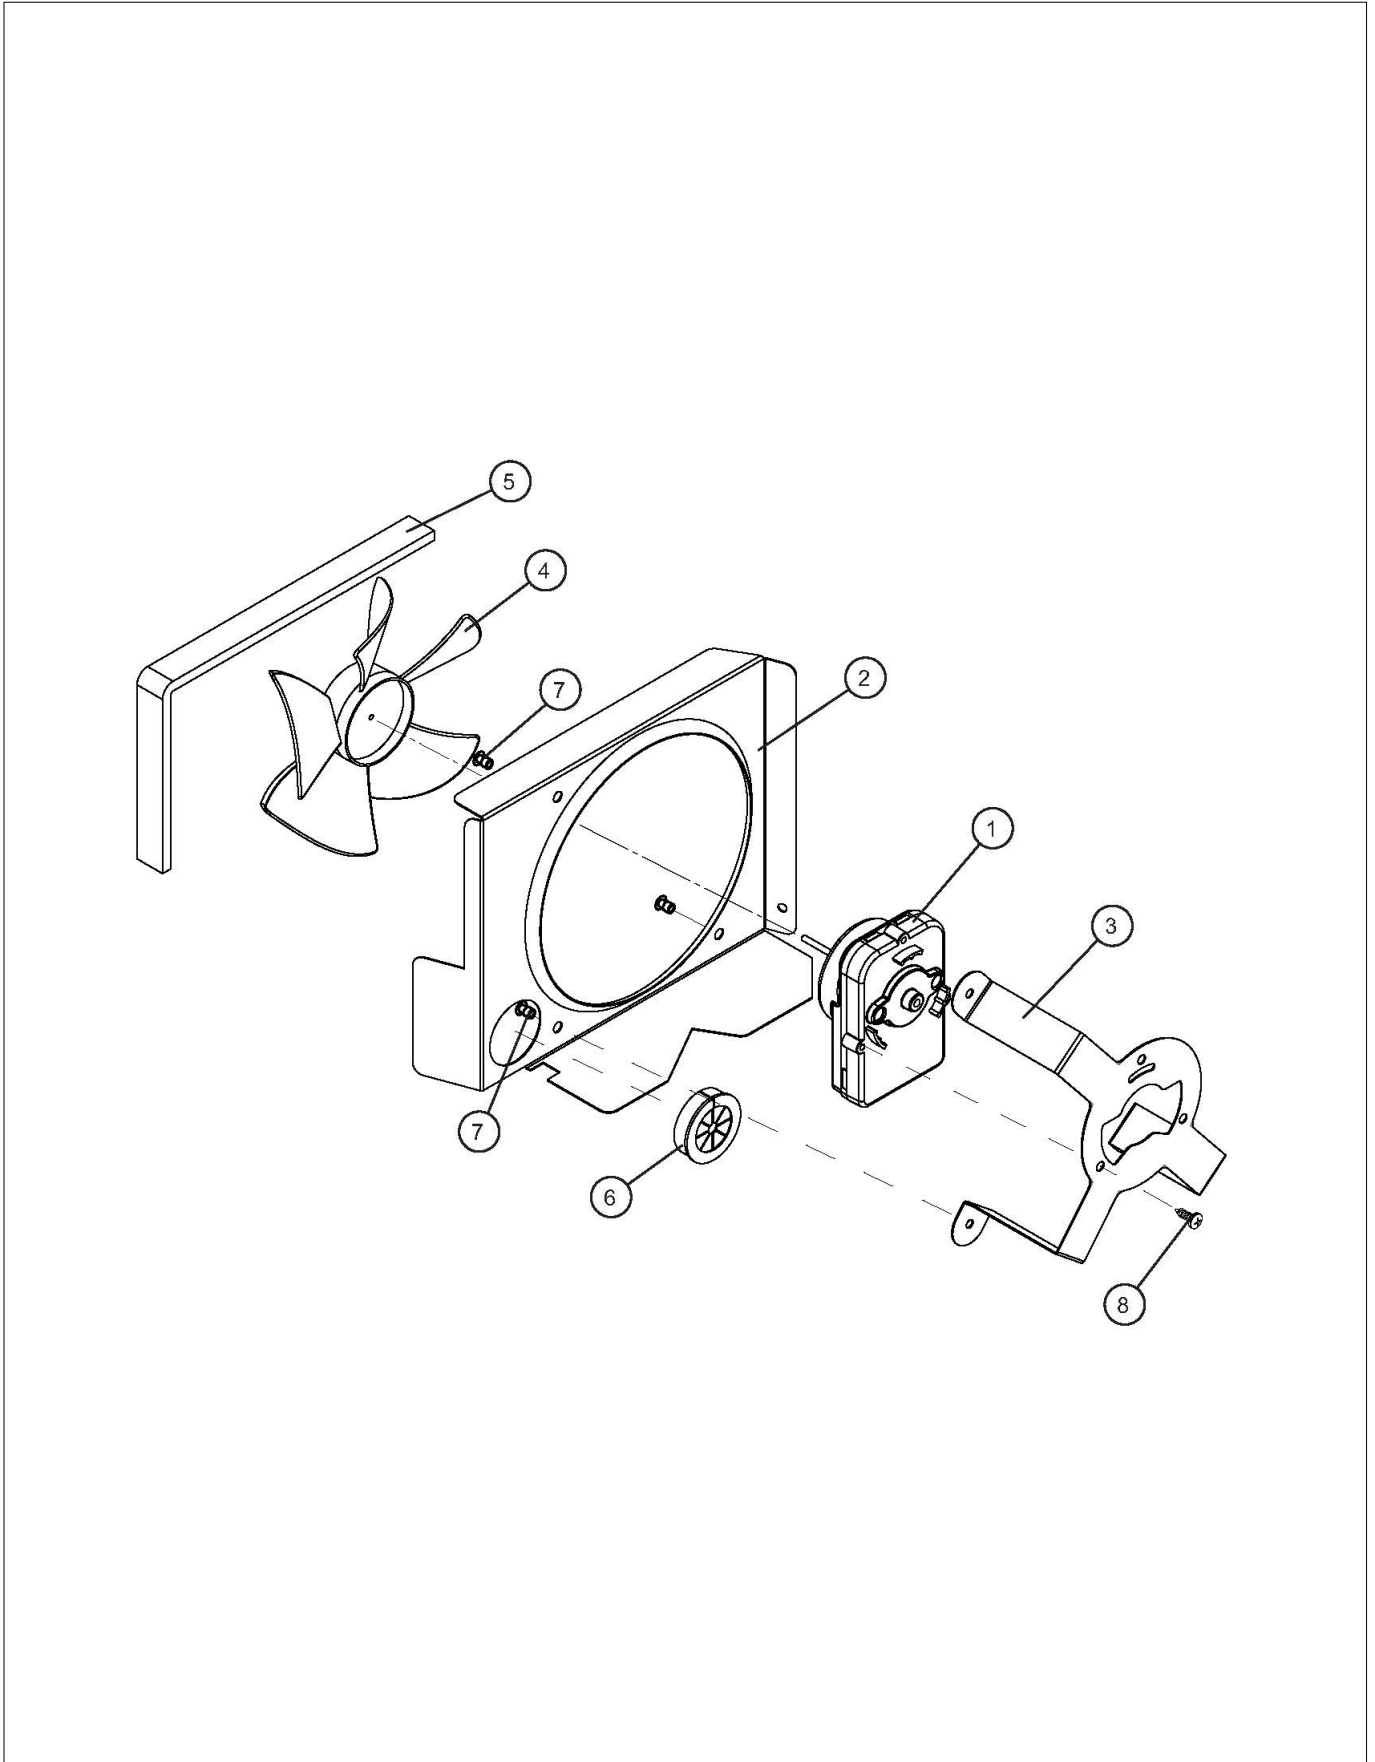

CONDENSER FAN PARTS

Item	Part No.	Name	Qty	Uom	NOTES
1	059260-000	Fan Motor	1	EA	Not available online / Call for pricing and availability
2	059261-000	Fan Shroud	1	EA	Not available online / Call for pricing and availability
3	059262-000	Fan Mounting Bracket	1	EA	Not available online / Call for pricing and availability
4	059263-000	Fan Blade	1	EA	Not available online / Call for pricing and availability
5	059264-000	Foam Pad	1	EA	Not available online / Call for pricing and availability
6	022354-000	Heyco Bushing	1	EA	
7	059265-000	3/16" Steel Pop Rivet	3	EA	Not available online / Call for pricing and availability
8	022880-000	#8-32 x 3/8" Screw	3	EA