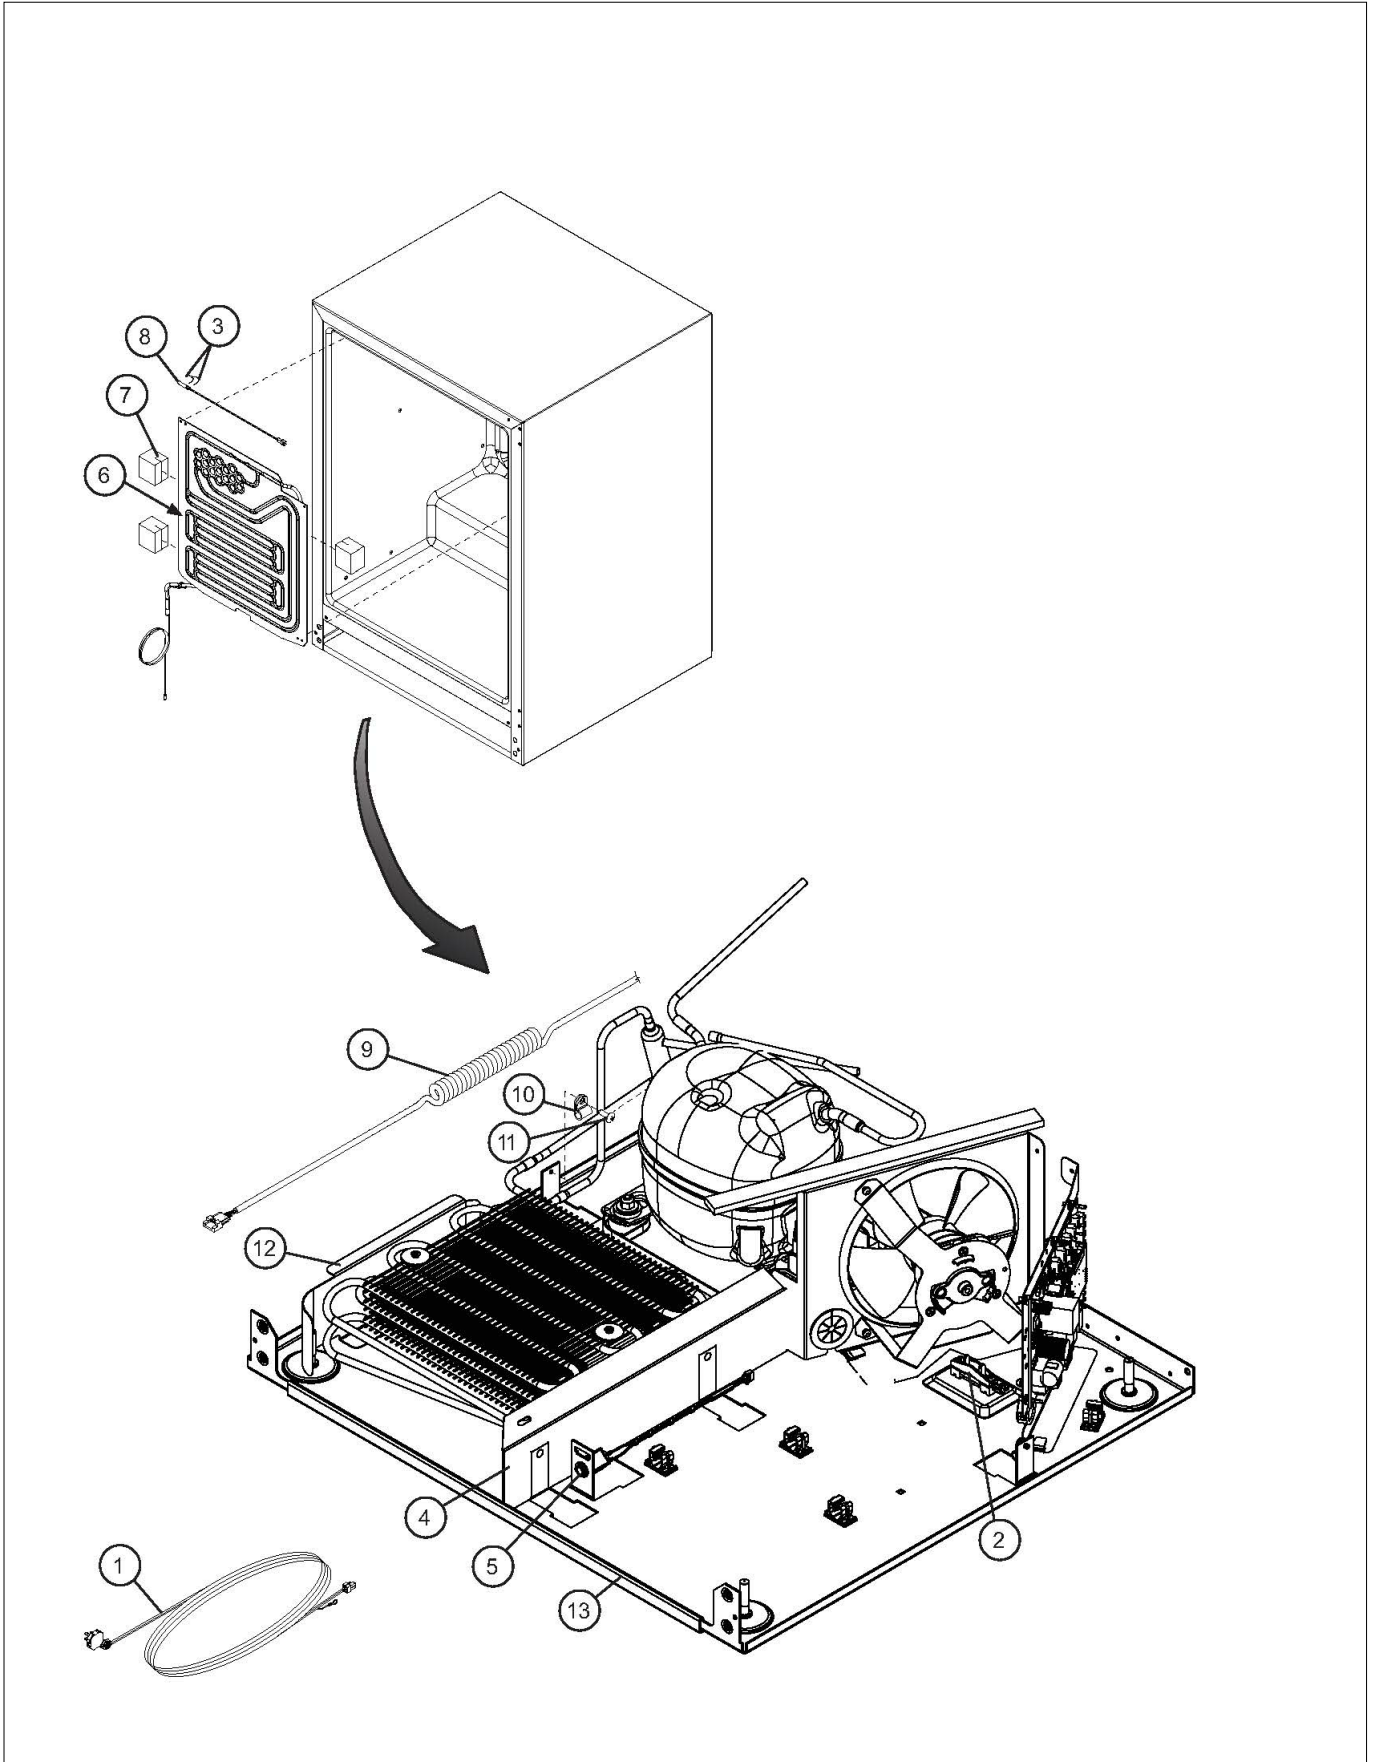

DOOR HINGE PARTS

Right Hand
Door Hinging

Left Hand
Door Hinging

Item	Part No.	Name	Qty	Uom	NOTES
1	059229-000	Articulated Hinge, Right Hand, Upper (includes item 19)	1	EA	Not available online / Call for pricing and availability
Comments for Part Num. 059229-000					
SERVICE@ABSOLUTEREPAIRINC.COM on Feb 12, 2018					
This is incorrectly listed as a LH hinge on this lookup. This is actually an upper RH hinge.					
2	059230-000	Hinge-Articulated W/Damper Lower-Rh	1	EA	Not available online / Call for pricing and availability
3	059231-000	Hinge-Articulated Hettich Upper-Lh	1	EA	
4	059232-000	Articulated Hinge, Left Hand Lower (includes item 19)	1	EA	
5	059233-000	#10-32 x 3/8" Phillips Truss Head Screw	4	EA	Not available online / Call for pricing and availability

LH MECHANICAL PARTS

Item	Part No.	Name	Qty	Uom	NOTES
1	059271-000	Power Cord	1	EA	Not available online / Call for pricing and availability
2	022380-000	Power Cord Clamp and 4mm x 20 mm screws	1	EA	
3	059272-000	Cable Tie	2	EA	Not available online / Call for pricing and availability
4	022374-000	Air Baffle	1	EA	
5	059273-000	Data Acquisition Port	1	EA	Not available online / Call for pricing and availability
6	059274-000	Evaporator Assembly Kit	1	EA	Not available online / Call for pricing and availability
7	059275-000	Foam Evaporator Block Support	3	EA	Not available online / Call for pricing and availability
8	059276-000	Temp Sensor, Gray	1	EA	Not available online / Call for pricing and availability
9	059342-000	Communication Harness left hand	1	EA	Not available online / Call for pricing and availability
10	059316-000	P Clamp	1	EA	Not available online / Call for pricing and availability
11	022883-000	#8-21X1/4 Screw Phillips Pan Head	1	EA	
12	059345-000	Communications Harness Shield	1	EA	Not available online / Call for pricing and availability
13	059315-000	Base Front Trim, Black	1	EA	Not available online / Call for pricing and availability