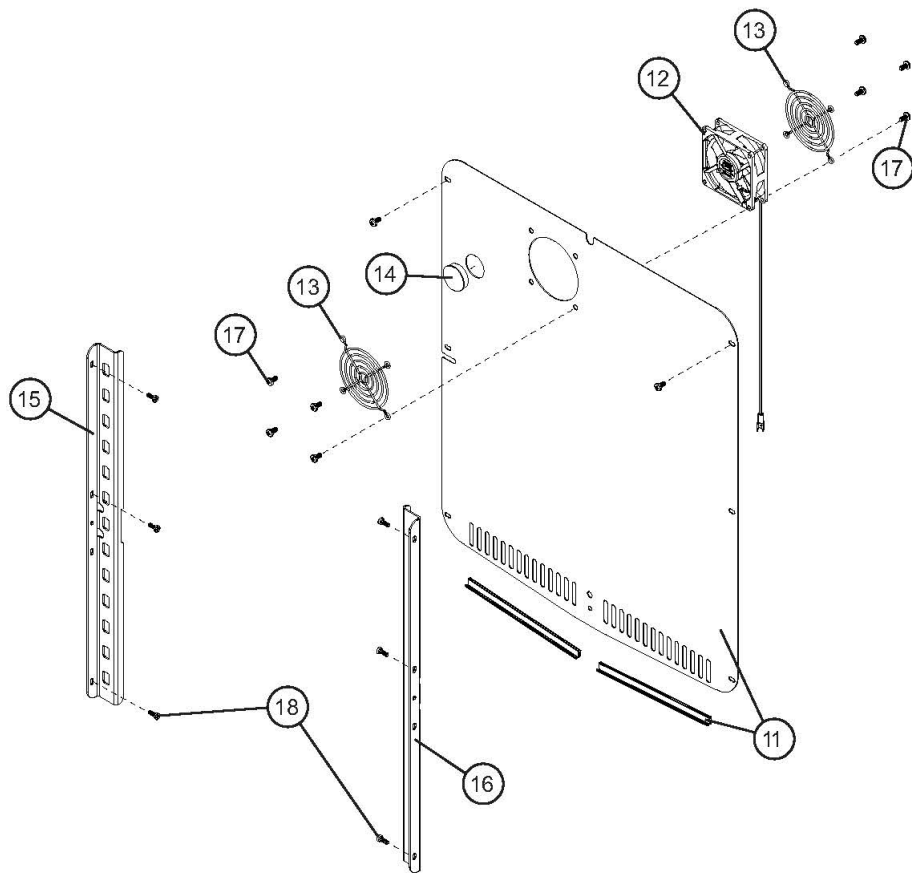

COIL COVER

Item	Part No.	Name	Qty	Uom	NOTES
11	059323-000	Evaporator Cover, Black, 24", with trim	1	EA	Not available online / Call for pricing and availability
12	059331-000	Evaporator Fan Motor	1	EA	Not available online / Call for pricing and availability
13	059338-000	Evaporator Fan Guard	2	EA	Not available online / Call for pricing and availability
14	059325-000	Plug Button, Black	1	EA	Not available online / Call for pricing and availability
15	059332-000	Shelf Ladder, Side, Black	1	EA	Not available online / Call for pricing and availability
16	059346-000	Shelf Ladder, Hinge Side, Black	1	EA	Not available online / Call for pricing and availability
17	059243-000	#10-24 x 3/8" Phillips Head Screw	8	EA	Not available online / Call for pricing and availability
18	059355-000	#8 x 1/2" Quadrex Pan Head Screw, Black	6	EA	Not available online / Call for pricing and availability