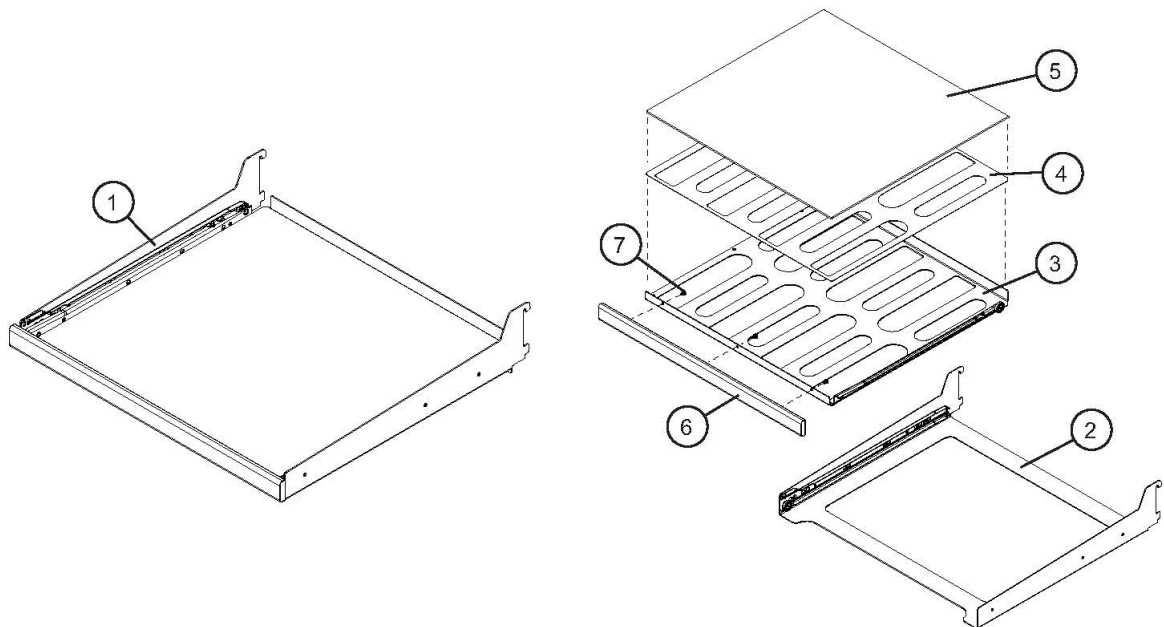

EIGHT BOTTLE SHELVING PARTS

Item	Part No.	Name	Qty	Uom	NOTES
1	059351-000	Complete Shelf Assembly (items 2 through 7)		EA	Not available online / Call for pricing and availability
2	059320-000	Shelf Frame Assembly	1	EA	Not available online / Call for pricing and availability
3	059321-000	Shelf Tray Assembly	1	EA	Not available online / Call for pricing and availability
4	059341-000	Shelf Mat	1	EA	Not available online / Call for pricing and availability
5	059336-000	Shelf Glass	1	EA	Not available online / Call for pricing and availability
6	059313-000	Wood Shelf Front	1	EA	Not available online / Call for pricing and availability
7	059317-000	#6 Type AB Screw	3	EA	Not available online / Call for pricing and availability