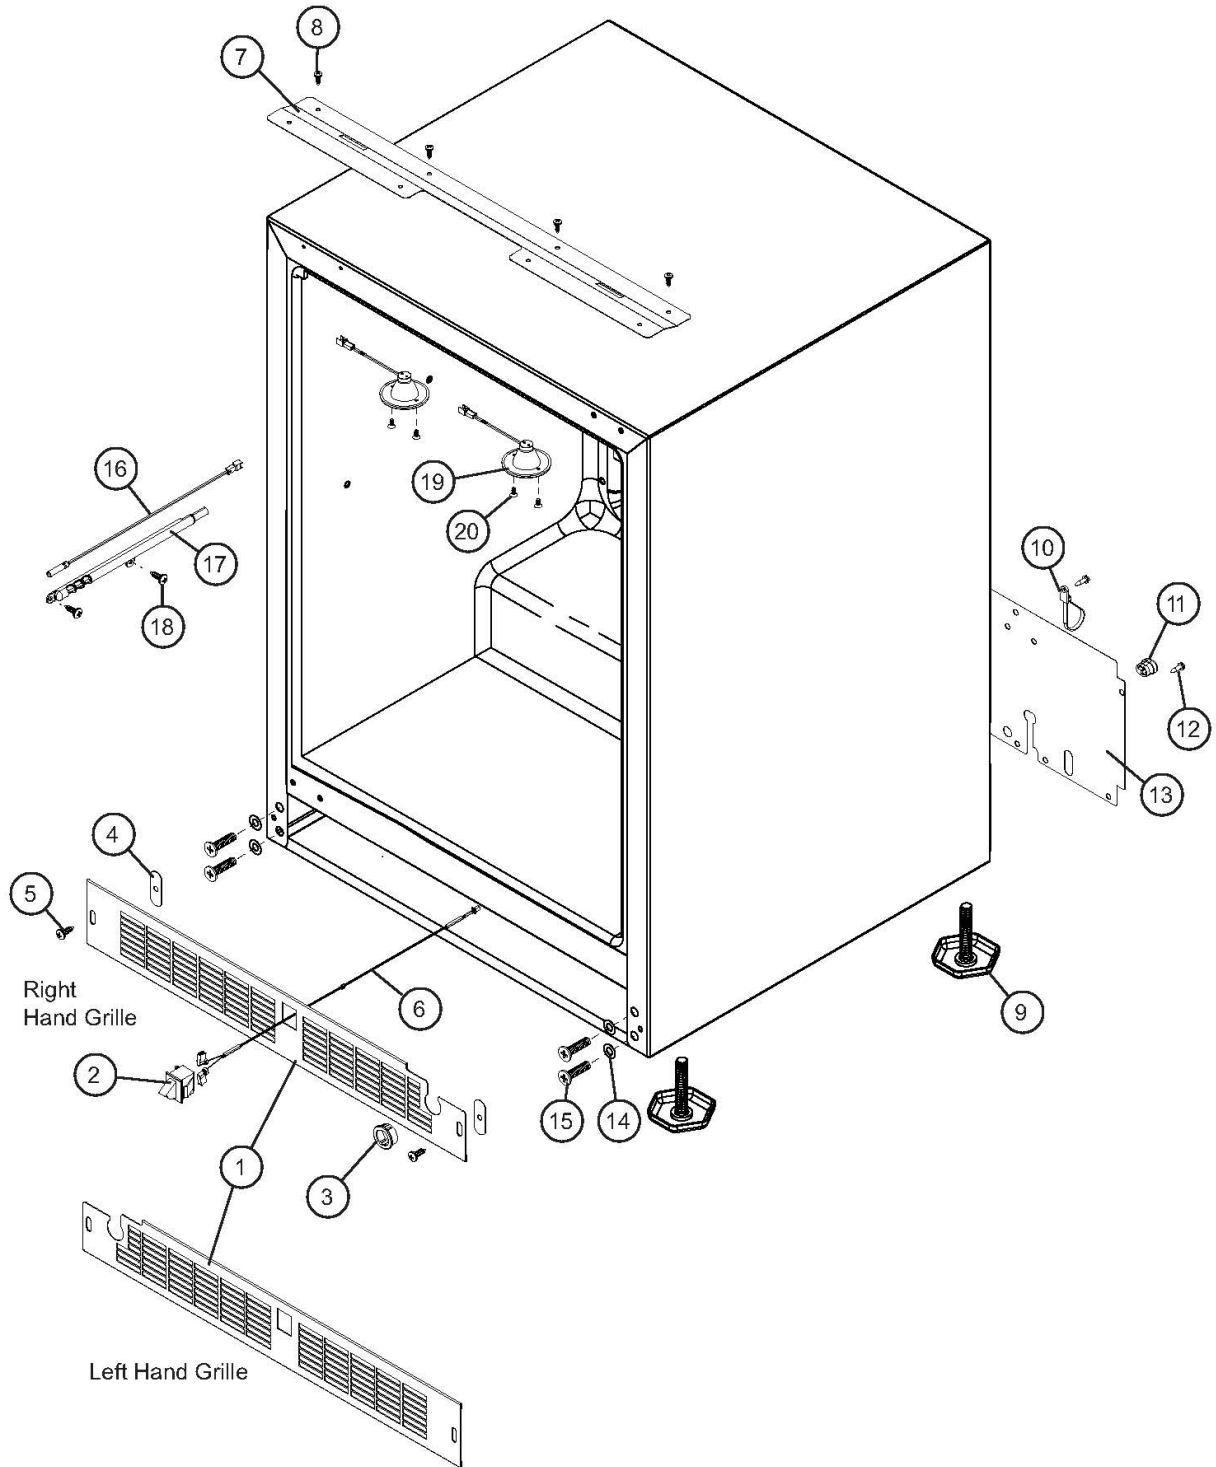

----- Manual continues below -----

VBUI5240GSS

CABINET PARTS	1
DOOR HINGE PARTS	2
LH MECHANICAL PARTS	3
RH MECHANICAL PARTS	4
LH GLASS DOOR	5
RH GLASS DOOR	6
FIVE BOTTLE SHELVING PARTS	7
EIGHT BOTTLE SHELVING PARTS	8
COIL COVER	9
CONDENSER FAN PARTS	10
CONDENSER PARTS	11
COMPRESSOR PARTS	12
MAIN PC BOARD	13
Appendix A:Pages Index	A
Appendix B:Parts Index	B

CABINET PARTS

Item	Part No.	Name	Qty	Uom	NOTES
1	059251-000	Communication Harness Cover	1	EA	Not available online / Call for pricing and availability
1	059347-000	Grille, Left hand	1	EA	Not available online / Call for pricing and availability
2	059250-000	#10-32 x 3/8" Phillips Truss Head Screw	1	EA	Not available online / Call for pricing and availability
3	059330-000	Heyco Snap Bushing	1	EA	Not available online / Call for pricing and availability
4	059318-000	Grille Spacer, Black	2	EA	Not available online / Call for pricing and availability
5	022922-000	#10 x 1" Phillips Pan Head Screw	2	EA	
6	059350-000	Door Sensor Harness	1	EA	Not available online / Call for pricing and availability
7	059344-000	Cabinet Bracket	1	EA	Not available online / Call for pricing and availability
8	059319-000	#8-15x 3/8" Phillips Pan Head Screw	4	EA	Not available online / Call for pricing and availability
9	022494-000	Leg Leveler	4	EA	
10	059309-000	Handle End Cap	1	EA	Not available online / Call for pricing and availability
11	022446-000	Strain Relief Bushing	1	EA	
12	022445-000	#10- X 1/2" Hex Head Screw	12	EA	
13	059337-000	Access Cover	1	EA	Not available online / Call for pricing and availability
14	022403-000	#10 Countersunk Flatwasher	4	EA	
15	059308-000	#10-32 x 1" Truss Head Machine Screw	4	EA	Not available online / Call for pricing and availability