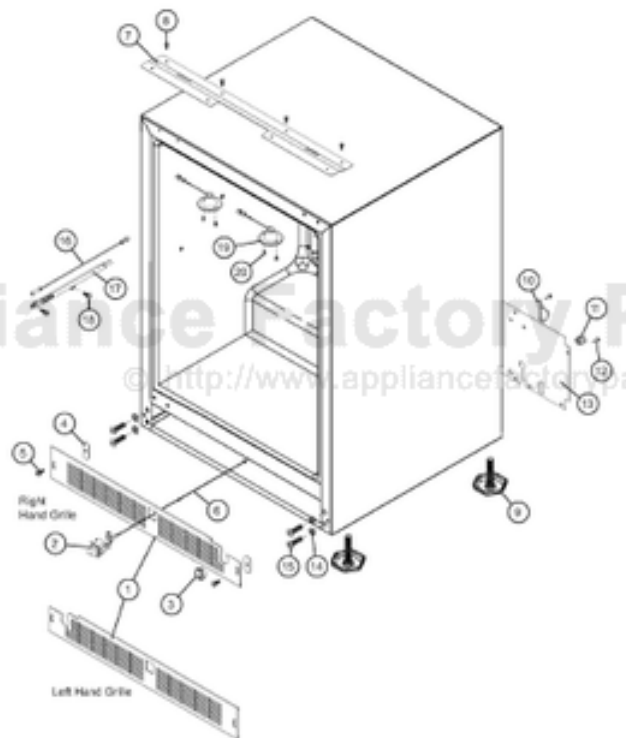

[Find Your VIKING Refrigerator Parts - Select From 341 Models](#)

----- Manual continues below -----