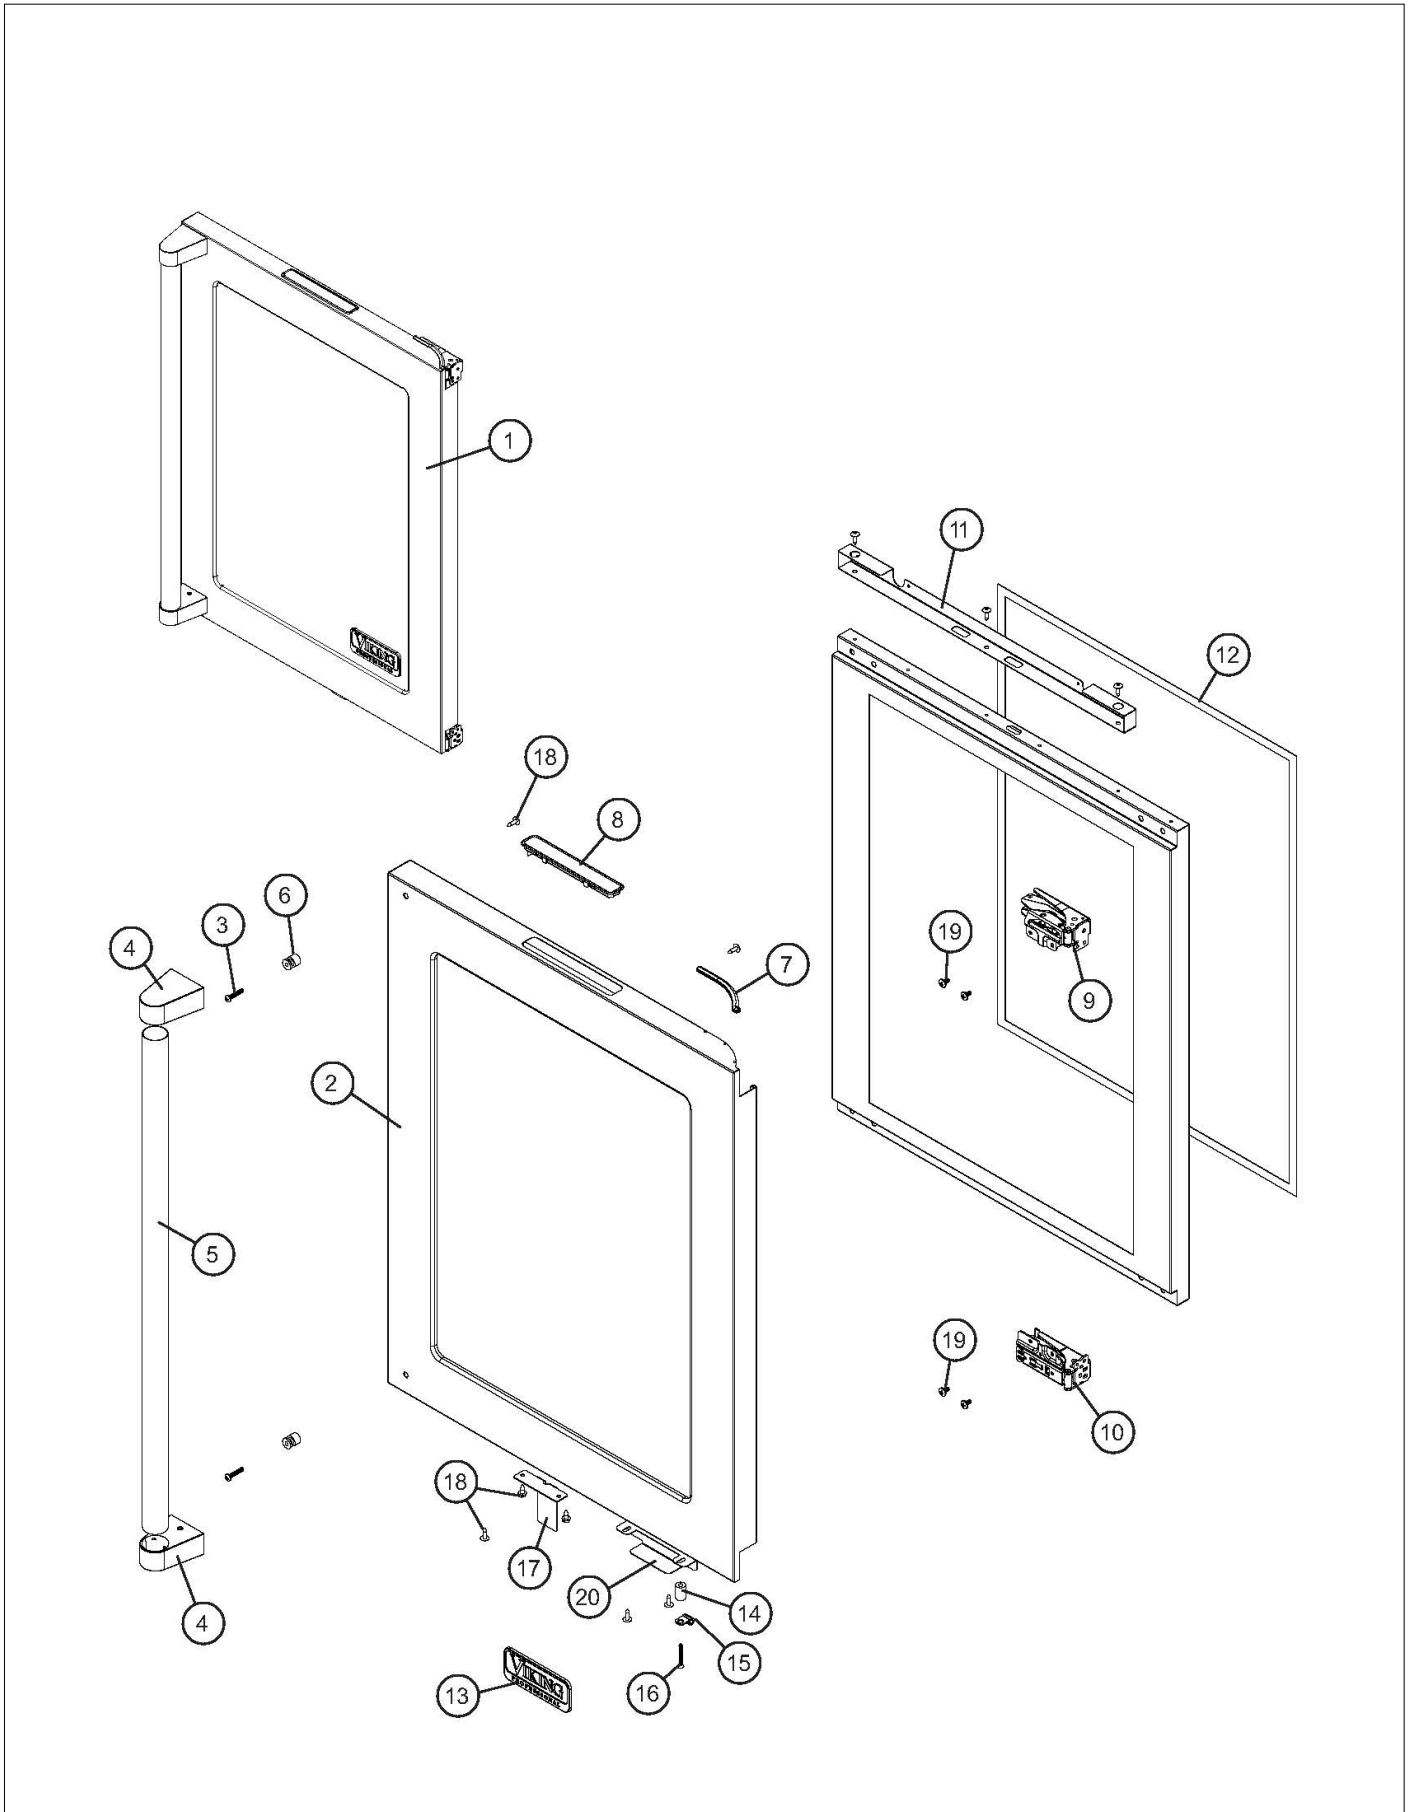

Item	Part No.	Name	Qty	Uom	NOTES
14	028362-000	3/4" Spacer	1	EA	
15	059246-000	3/16" Cable Clamp	1	EA	Not available online / Call for pricing and availability
16	059247-000	#8 x 1-1/4" Type AB Phillips Head Screw	1	EA	Not available online / Call for pricing and availability
17	059248-000	Light Switch Actuator	1	EA	Not available online / Call for pricing and availability
18	059249-000	#10 x 5/8" Phillips Truss Head Screw	7	EA	Not available online / Call for pricing and availability
19	059250-000	#10-32 x 3/8" Phillips Truss Head Screw	4	EA	Not available online / Call for pricing and availability
20	059251-000	Communication Harness Cover	1	EA	Not available online / Call for pricing and availability