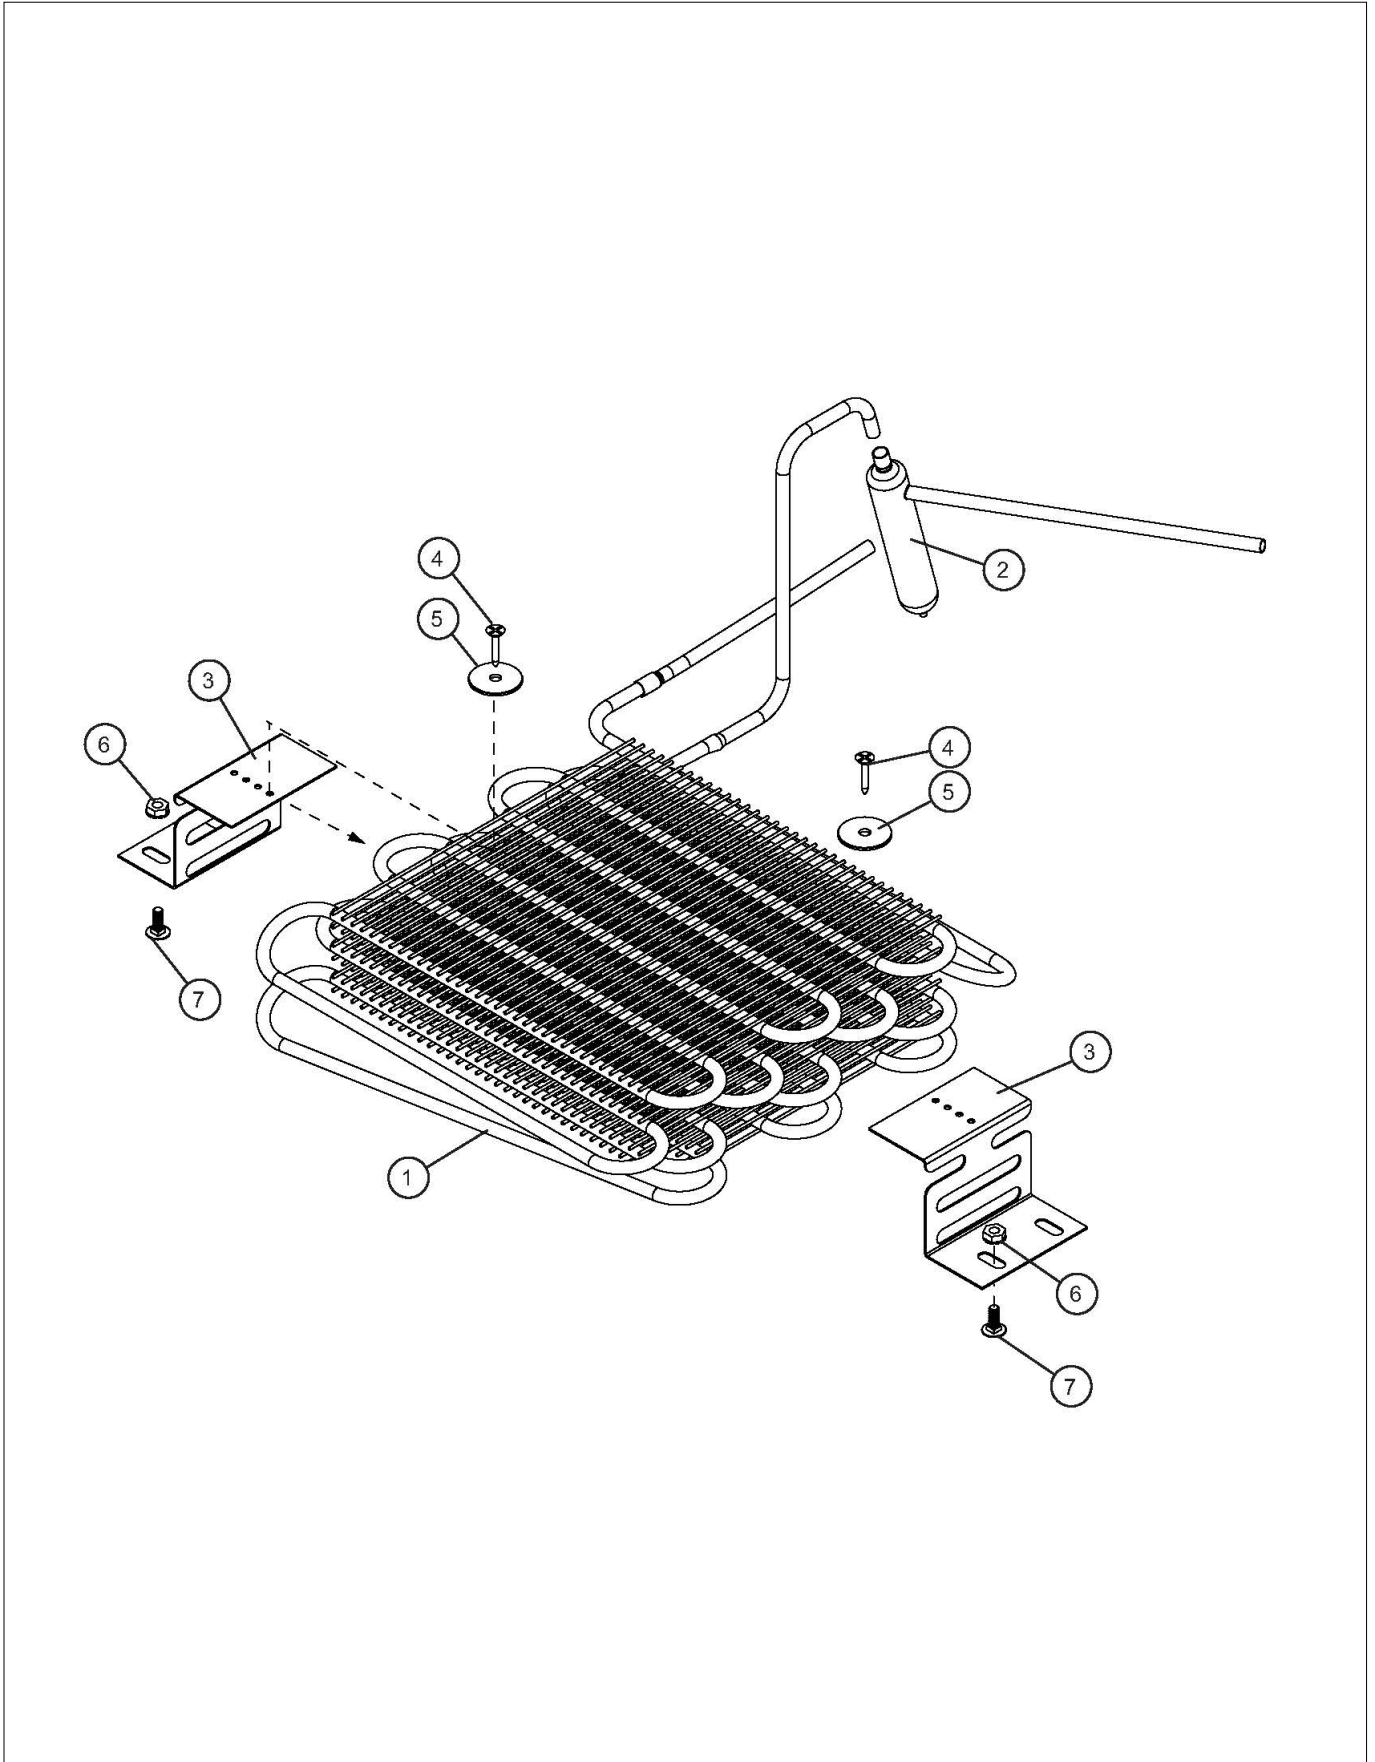

CONDENSER PARTS

Item	Part No.	Name	Qty	Uom	NOTES
1	059255-000	Tube and Wire Condenser	1	EA	Not available online / Call for pricing and availability
2	059256-000	Dryer	1	EA	Not available online / Call for pricing and availability
3	059257-000	Condenser Mounting Bracket	2	EA	Not available online / Call for pricing and availability
4	059258-000	#8 x 3/4" Flat head Type AB Screw	2	EA	Not available online / Call for pricing and availability
5	059259-000	Flat Washer, 7/32" ID, 1" OD	2	EA	Not available online / Call for pricing and availability
6	022381-000	#10-24 Hex Nut	2	EA	
7	022365-000	#10-24 x 1/2" Carriage Bolt	2	EA