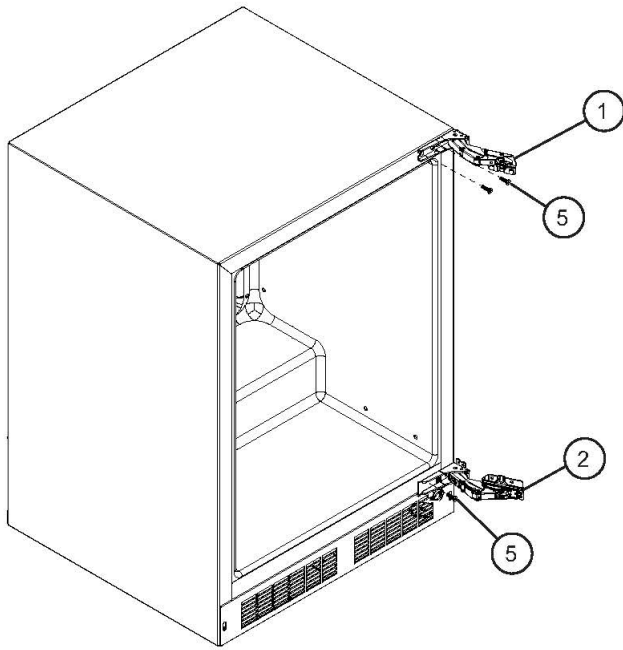

DOOR HINGE PARTS

Right Hand
Door Hinging