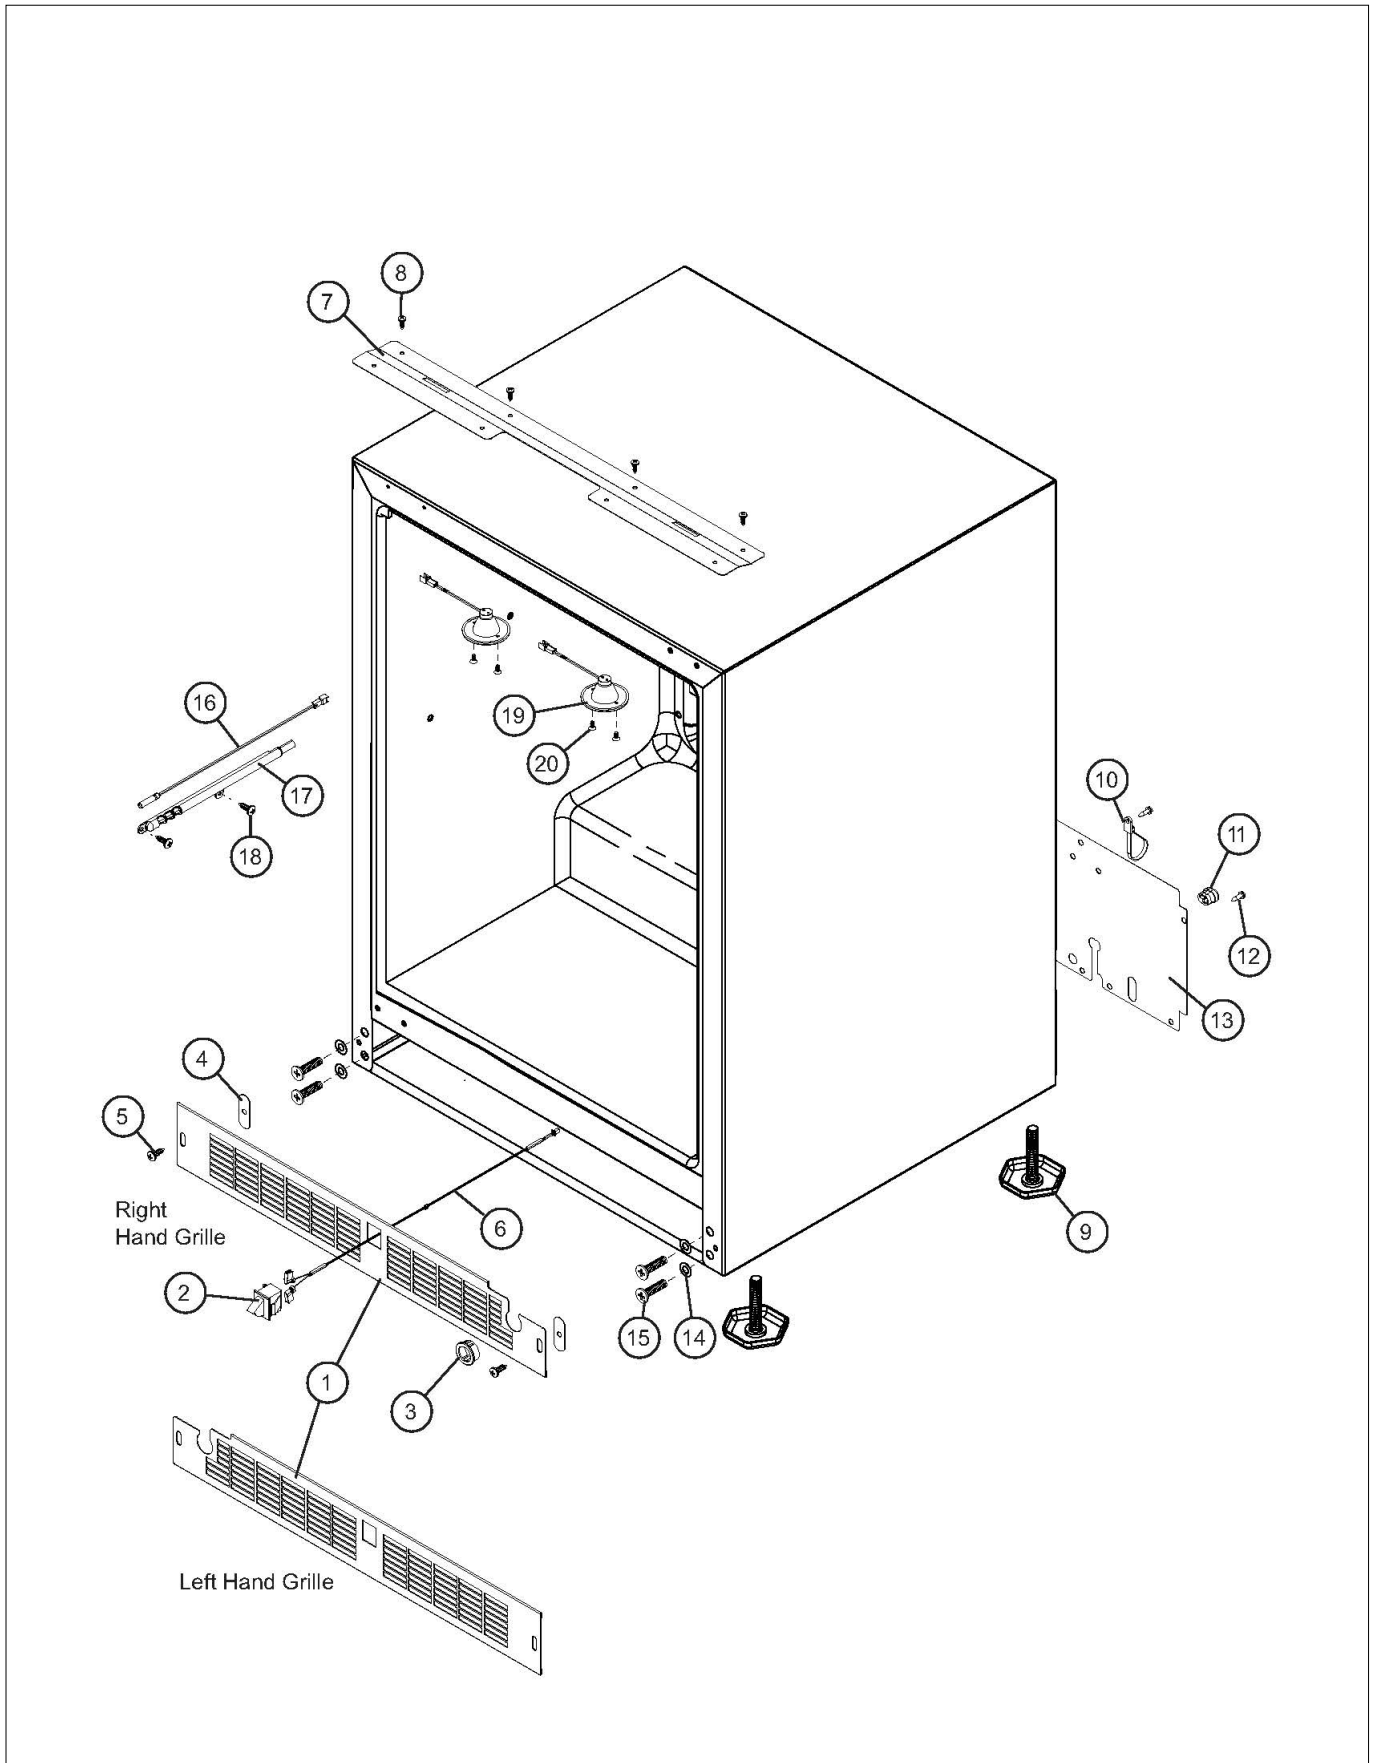

CABINET PARTS

Item	Part No.	Name	Qty	Uom	NOTES
1	059251-000	Communication Harness Cover	1	EA	Not available online / Call for pricing and availability
1	059347-000	Grille, Left hand	1	EA	Not available online / Call for pricing and availability
2	059250-000	#10-32 x 3/8" Phillips Truss Head Screw	1	EA	Not available online / Call for pricing and availability
3	059330-000	Heyco Snap Bushing	1	EA	Not available online / Call for pricing and availability
4	059318-000	Grille Spacer, Black	2	EA	Not available online / Call for pricing and availability
5	022922-000	#10 x 1" Phillips Pan Head Screw	2	EA	
6	059350-000	Door Sensor Harness	1	EA	Not available online / Call for pricing and availability
7	059344-000	Cabinet Bracket	1	EA	Not available online / Call for pricing and availability
8	059319-000	#8-15x 3/8" Phillips Pan Head Screw	4	EA	Not available online / Call for pricing and availability
9	022494-000	Leg Leveler	4	EA	
10	059309-000	Handle End Cap	1	EA	Not available online / Call for pricing and availability
11	022446-000	Strain Relief Bushing	1	EA	
12	022445-000	#10- X 1/2" Hex Head Screw	12	EA	
13	059337-000	Access Cover	1	EA	Not available online / Call for pricing and availability
14	022403-000	#10 Countersunk Flatwasher	4	EA	
15	059308-000	#10-32 x 1" Truss Head Machine Screw	4	EA	Not available online / Call for pricing and availability