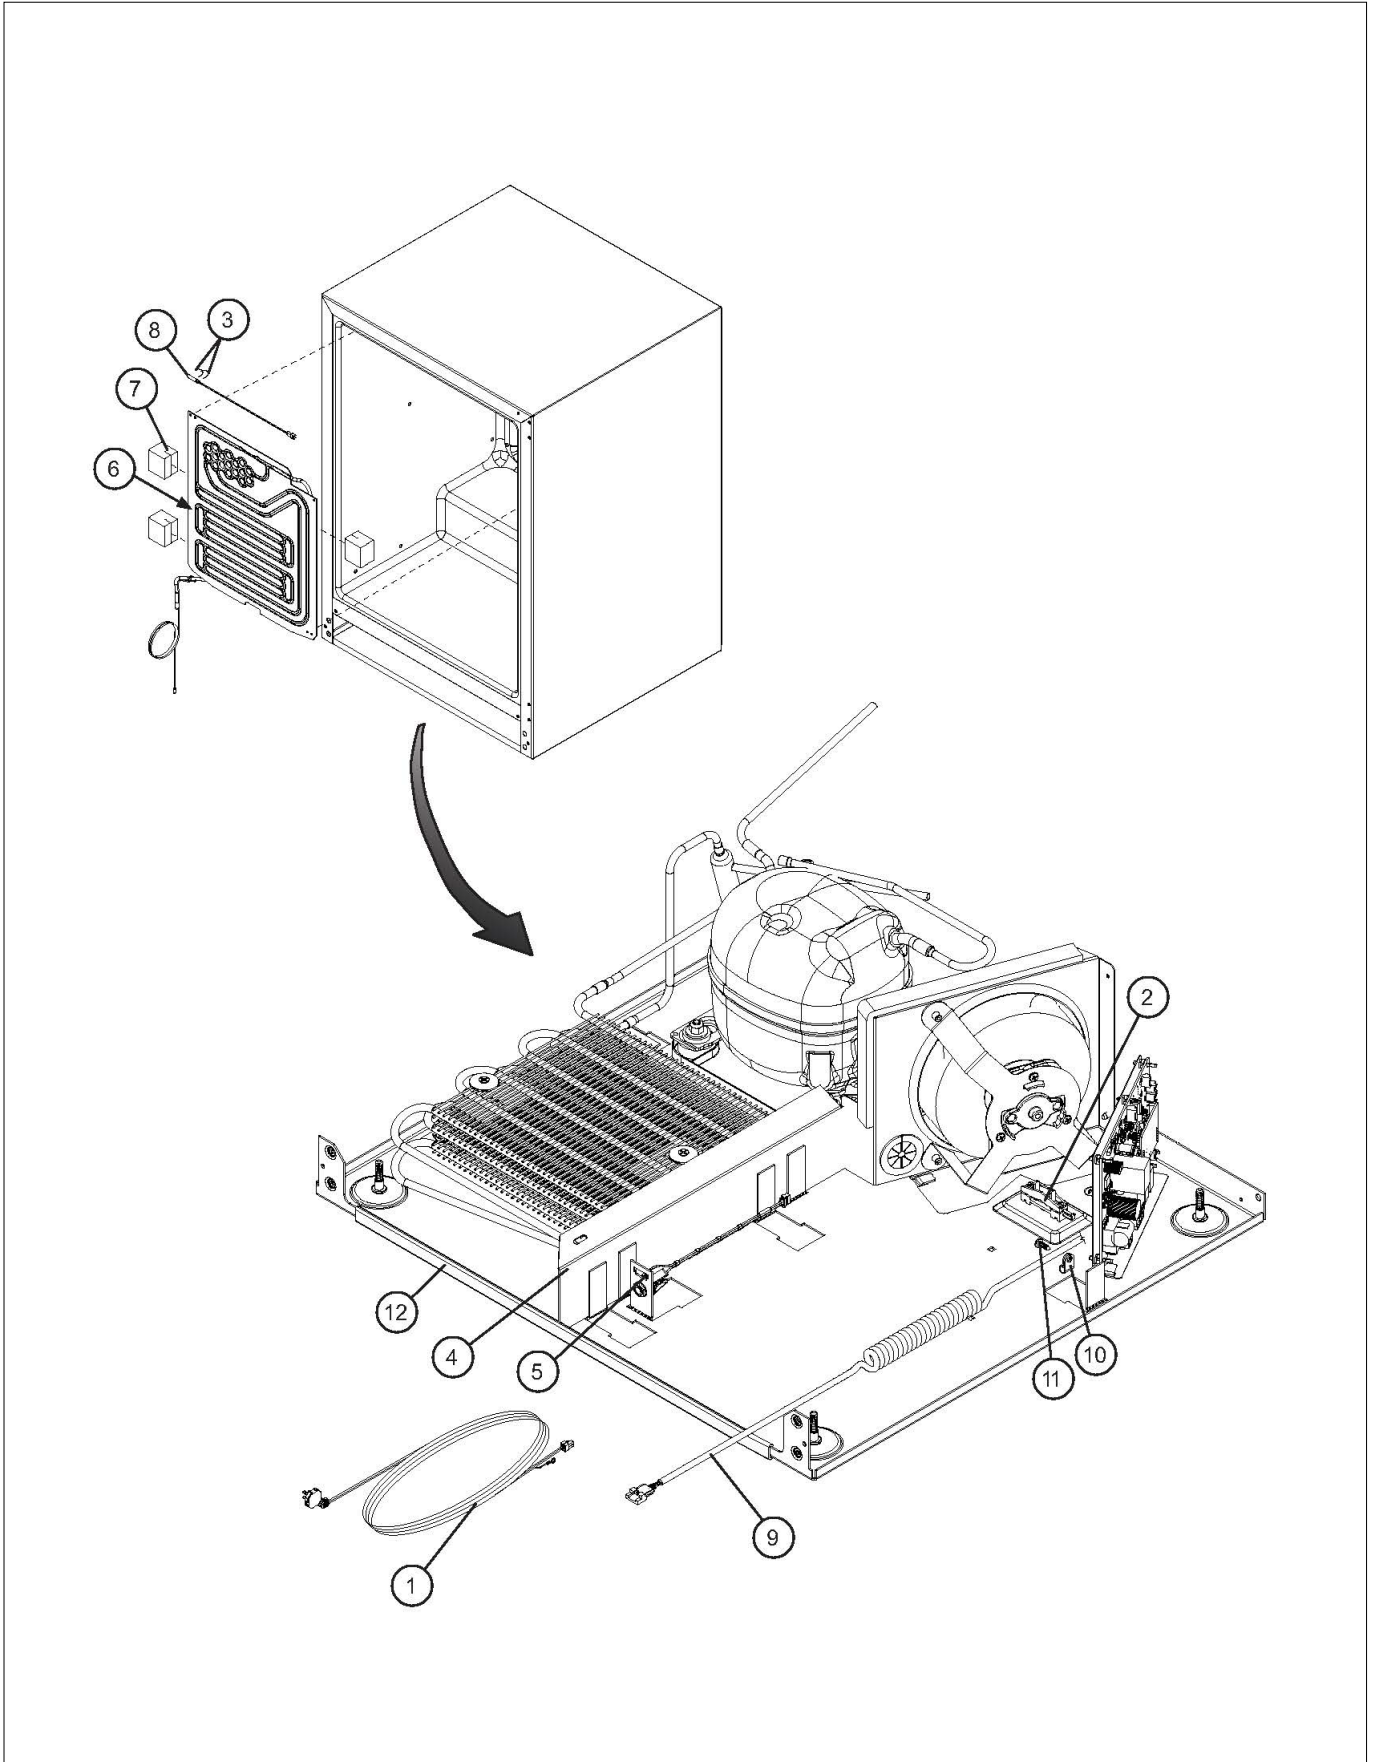

RH MECHANICAL PARTS

Item	Part No.	Name	Qty	Uom	NOTES
1	059271-000	Power Cord	1	EA	Not available online / Call for pricing and availability
2	022380-000	Power Cord Clamp and 4mm x 20 mm screws	1	EA	
3	059272-000	Cable Tie	2	EA	Not available online / Call for pricing and availability
4	022374-000	Air Baffle	1	EA	
5	059273-000	Data Acquisition Port	1	EA	Not available online / Call for pricing and availability
6	059274-000	Evaporator Assembly Kit	1	EA	Not available online / Call for pricing and availability
7	059275-000	Foam Evaporator Block Support	3	EA	Not available online / Call for pricing and availability
8	059276-000	Temp Sensor, Gray	1	EA	Not available online / Call for pricing and availability
9	059343-000	Communication Harness right hand	1	EA	Not available online / Call for pricing and availability
10	059316-000	P Clamp	1	EA	Not available online / Call for pricing and availability
11	022883-000	#8-21X1/4 Screw Phillips Pan Head	1	EA	
12	059315-000	Base Front Trim, Black	1	EA	Not available online / Call for pricing and availability