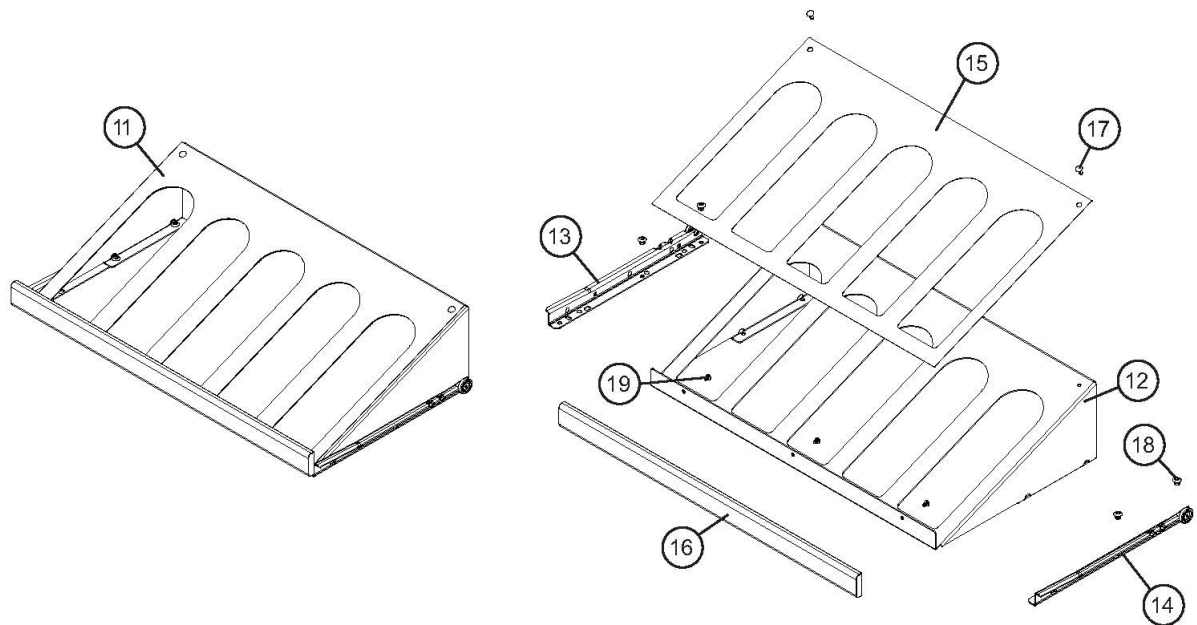

FIVE BOTTLE SHELVING PARTS

Item	Part No.	Name	Qty	Uom	NOTES
11	059674-000	Complete Display Rack		EA	Not available online / Call for pricing and availability
12	059675-000	Shelf Frame	1	EA	Not available online / Call for pricing and availability
13	059676-000	Roller Slide, Left, Inner	1	EA	Not available online / Call for pricing and availability
14	059677-000	Roller Slide, Right, Inner	1	EA	Not available online / Call for pricing and availability
15	059678-000	Shelf Mat	1	EA	Not available online / Call for pricing and availability
16	059313-000	Wood Shelf Front	1	EA	Not available online / Call for pricing and availability
17	059679-000	Plug Button	2	EA	Not available online / Call for pricing and availability
18	059265-000	3/16" Steel Pop Rivet	4	EA	Not available online / Call for pricing and availability
19	059317-000	#6 Type AB Screw	3	EA	Not available online / Call for pricing and availability