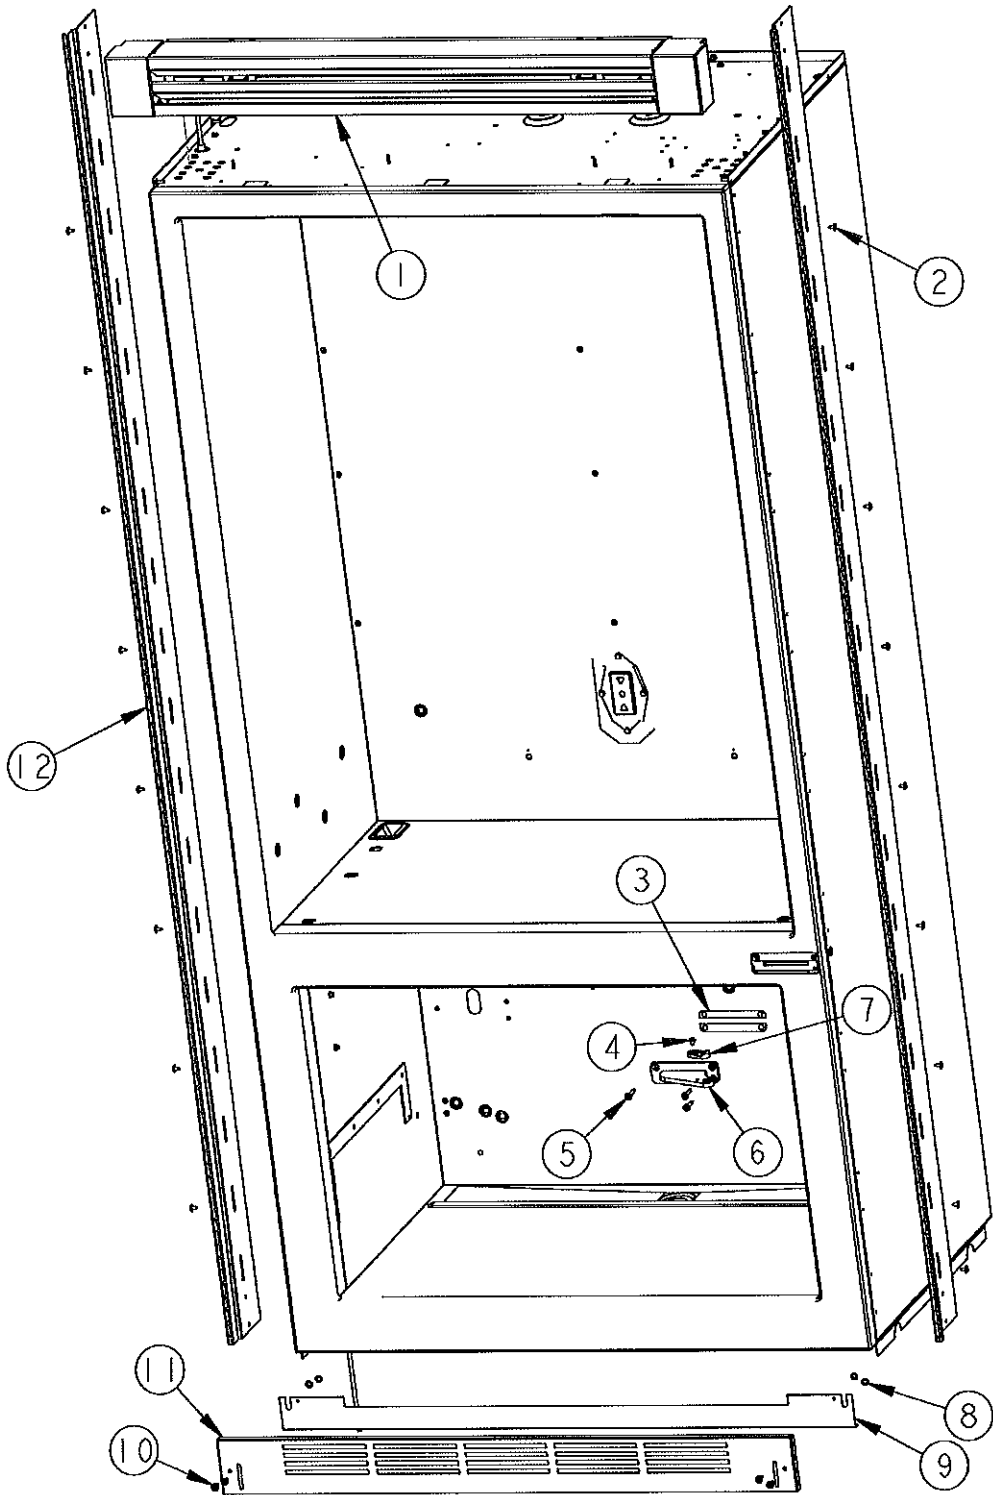

Ref #	Part Number	Qty.	Description
1	G32913043		GRILLE ASM BM 36 PRO R (FOR BREAKDOWN SEE PAGE 014)
	G32913044		GRILLE ASM BM 36 PRO L (FOR BREAKDOWN SEE PAGE 014)
2	M0210417		SCREW, SS SM
3	K10911852		SHIM-CENTER HINGE
4	PD020187		SCR 8-32 MCH HXWS 1/4 S ZN
5	PD920174		10-32 TORX HEAD SCREW
6	PC020250		HINGE ASM, LOWER, BM, RH (PRO/DES)
	PC020249		HINGE ASM, LOWER, BM, LH (PRO/DES)
7	PC020228		CAM DOOR CLOSURE BOTTOM BLACK
8	40370P01		NYLON FLAT WASHER V40370P01
9	000147-002		KICKPLATE, LWR
10	M0210443		SCREW-E SM
11	C9099972BK		TOE GRILLE-VENTED BM 36
NI	G50915600		GRILLE TOE ASM BM 36 (INCLUDES ITEMS 8 - 11)
12	PK910123		SIDE TRIM - PRO