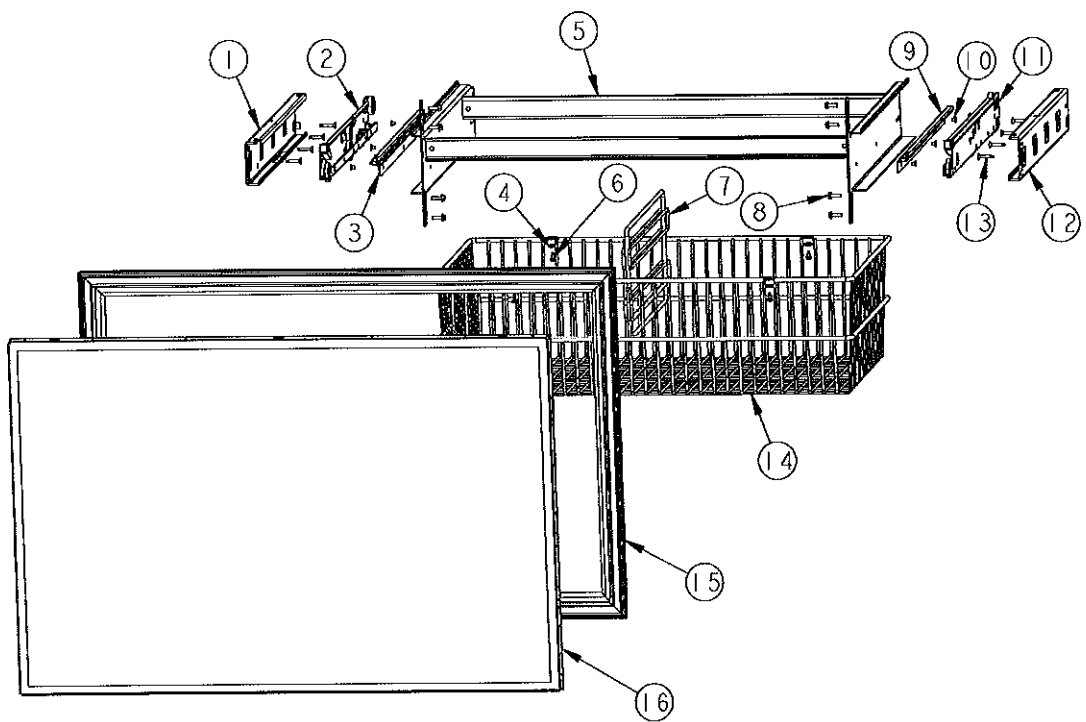

Ref #	Part Number	Qty.	Description
1	PC080025		OUTER MEMBER, SLIDE BM 36 (LH)
2	PC080026		MIDDLE MEMBER, SLIDE BM 36 (LH)
3	PC080027		INNER MEMBER, SLIDE BM 36 (LH)
4	M0274067		WASHER-NYLON
5	PM010622		FRAME BASKET ASM 36 BM
6	M0253916		SCREW-TF
7	003995-000		DIVIDER, BOT BASKET
8	M0238731		SCREW-SM
9	PC080030		INNER MEMBER, SLIDE BM 36 (RH)
10	001091-000		NO.8-32X1/4 FLAT PHIL HD TAPTITE
11	PC080029		MIDDLE MEMBER, SLIDE BM 36 (RH)
12	PC080028		OUTER MEMBER, SLIDE BM 36 (RH)
13	PD920174		10-32 TORX HEAD SCREW
14	PM910172		BASKET BOTTOM 36 BM FZ
15	PB070325	1	DOOR GASKET (BEFORE 06-10-08)
15	005450-000	1	GASKET,ASM,36,BM FZ (ON OR AFTER 06-10-08)
16	G50916475		DOOR FOAM AND GASKET ASSY 36 BM FZ (INCLUDES GASKET)