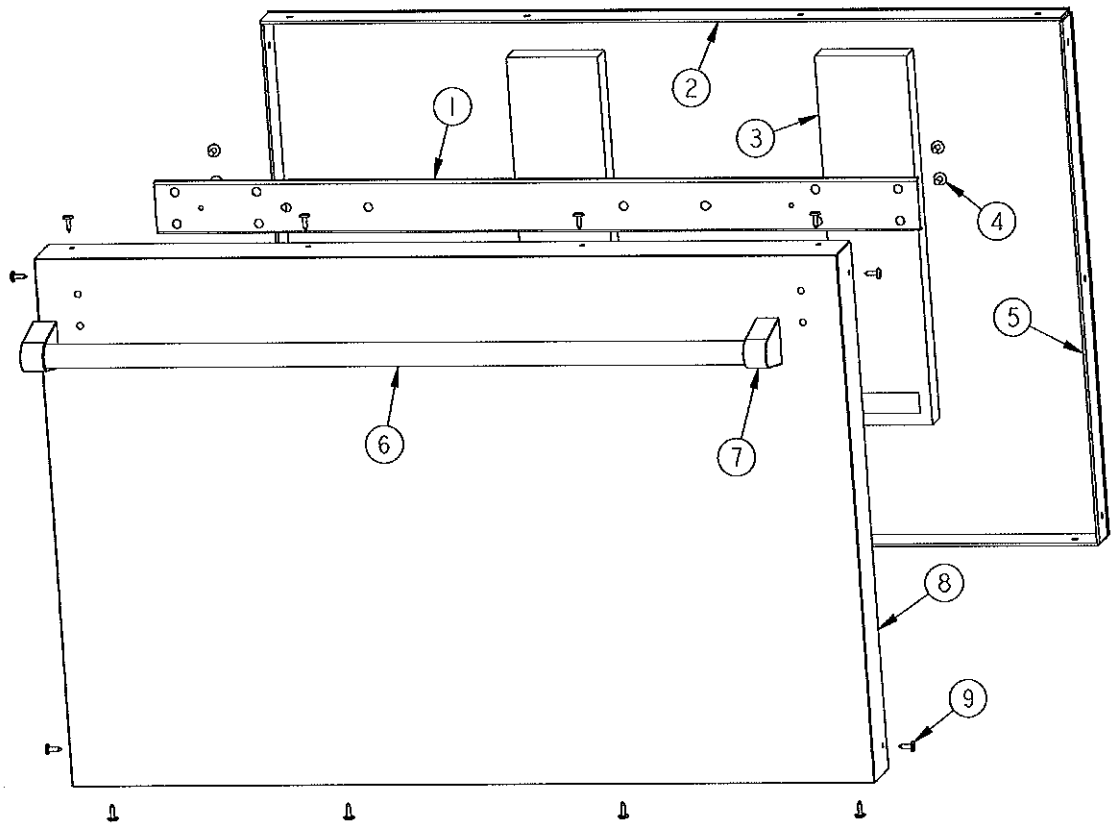

Ref #	Part Number	Qty.	Description
1	PC080025		OUTER MEMBER, SLIDE BM 36 (LH)
2	PC080026		MIDDLE MEMBER, SLIDE BM 36 (LH)
3	PC080027		INNER MEMBER, SLIDE BM 36 (LH)
4	M0274067		WASHER-NYLON
5	PM010622		FRAME BASKET ASM 36 BM
6	M0253916		SCREW-TF
7	003995-000		DIVIDER, BOT BASKET
8	M0238731		SCREW-SM
9	PC080030		INNER MEMBER, SLIDE BM 36 (RH)
10	001091-000		NO.8-32X1/4 FLAT PHIL HD TAPTITE
11	PC080029		MIDDLE MEMBER, SLIDE BM 36 (RH)
12	PC080028		OUTER MEMBER, SLIDE BM 36 (RH)
13	PD920174		10-32 TORX HEAD SCREW
14	PM910172		BASKET BOTTOM 36 BM FZ
15	PB070325	1	DOOR GASKET (BEFORE 06-10-08)
15	005450-000	1	GASKET,ASM,36,BM FZ (ON OR AFTER 06-10-08)
16	G50916475		DOOR FOAM AND GASKET ASSY 36 BM FZ (INCLUDES GASKET)