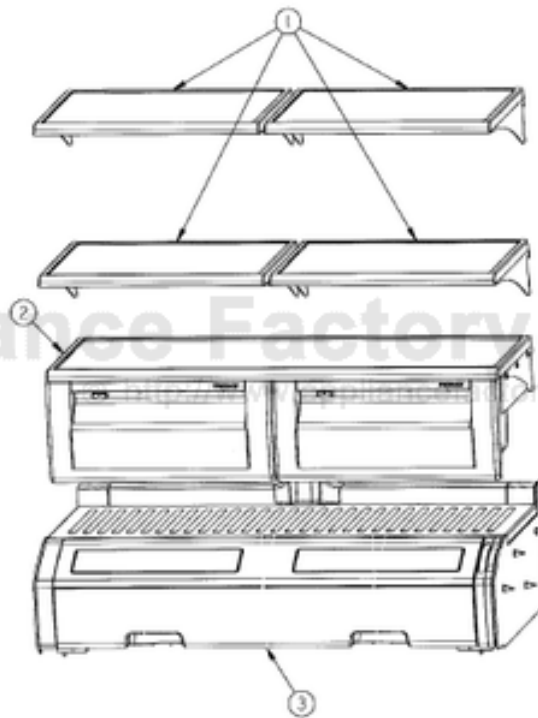

[Find Your VIKING Refrigerator Parts - Select From 341 Models](#)

----- Manual continues below -----