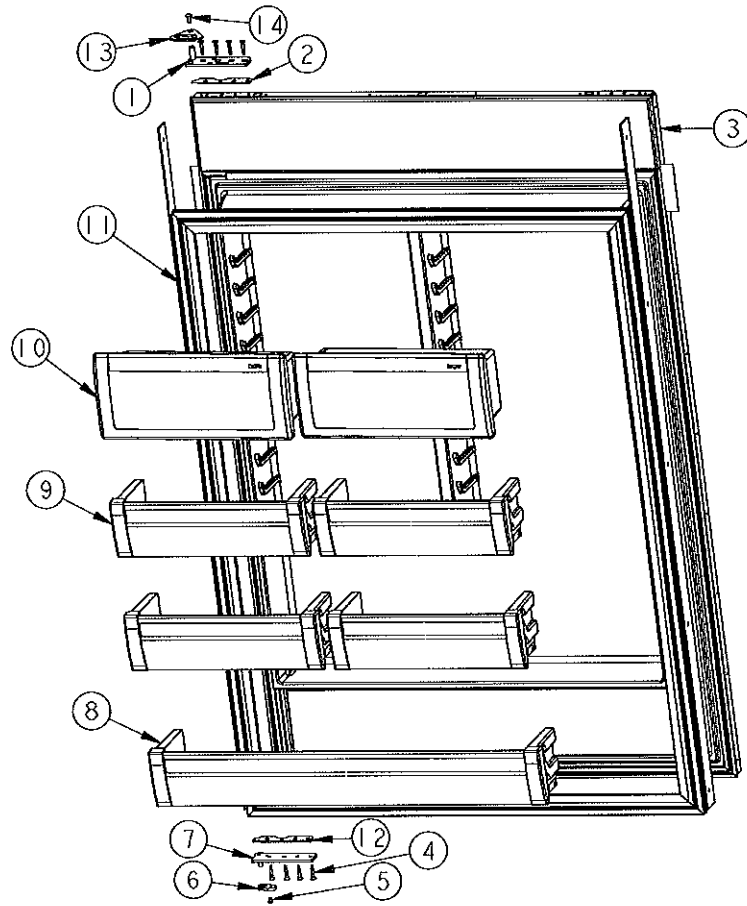

Ref #	Part Number	Qty.	Description
1	PC020280		PIVOT PL ASM RH UP PRO/DES
1	042382-000	1	RH, BM 4 HOLE PIVOT PLATE KIT (MANUFACTURED BETWEEN 4/10/2006 THRU 8/10/12)
1	PC020281		PIVOT PL ASM LH UP PRO/DES
1	042381-000	1	LH, BM 4 HOLE PIVOT PLATE KIT (MANUFACTURED BETWEEN 4/10/2006 THRU 8/10/12)
2	PD040162		SPACER-DOOR HINGE
2	042381-000	1	LH, BM 4 HOLE PIVOT PLATE KIT (MANUFACTURED BETWEEN 4/10/2006 THRU 8/10/12)
3	G32915034		DOOR ASM 36BM FF (INCLUDES GASKET)
4	PD920174		10-32 TORX HEAD SCREW
5	PD020187		SCR 8-32 MCH HXWS 1/4 S ZN
6	PC020296		CAM DOOR CLOSURE TOP BLACK
7	PC020282		PIVOT PL ASM RH LW PRO/DES
	PC020283		PIVOT PL ASM LH LW PRO/DES
8	G5099297		DOOR BIN ASM FF 36 BM AND AR FULL
9	G5099298		DOOR BIN ASM FF 36 BM AND AR HALF
10	V12097404		DAIRY MODULE ASM
11	PB070326	1	DOOR GASKET (BEFORE 06-10-08)
11	005449-000	1	GASKET, ASM, 36, FF (ON OR AFTER 06-10-08)
12	001617-000		SPACER,NYL,PIVOT PLATE
13	PC020269		DOOR STOP 36 BM
14	PD020234		SCREW THP 10-32 X .500 SS BO