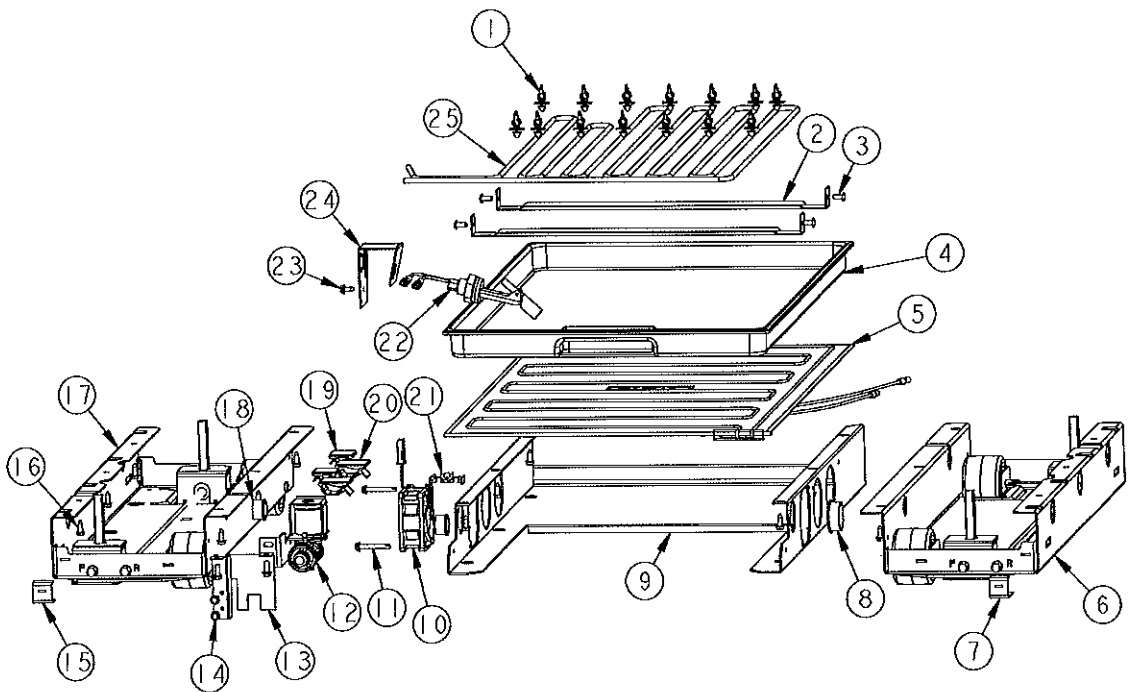

Ref #	Part Number	Qty.	Description
1	PD030146		STAND OFF LOCK CLIP
2	K20911831		BRACKET CONDENSATE SUPPORT
3	PC040010		POP RIVET
4	PK930348		PAN DRAIN
5	G50914125		TRAY PAN HEATER
6	PM910398		LEVELER ASSEMBLY - R
7	K2098044		BRKT GRILLE SUPPORT
8	A4554817		BUSHING-SNAP VA4554817
9	K20915952		SHIELD BOTTOM DRAIN
10	000731-000		AXIAL FAN
11	PD020274		SCR SLTD HEX WSHR HD 8X1.250 BT
12	PA970012		SINGLE WATER VALVE
13	K20913788		BRKT VALVE H2O SINGLE
14	M0220417		SCREW-TC
15	K2098096		BRKT GRILLE SUPPORT
16	PD020194		SCREW-SM
17	PM910399		LEVELER MODULE L
18	A4554806		BUSHING-SNAP VA4554806
19	M0104106		CLIP-CORD VM0104106
20	M0104102		CLIP-CORD RED
21	M0327801		SPLICE TAP
22	PE050248		FLOAT SWITCH HORIZONTAL
23	M0253916		SCREW-TF
24	B20915627		BRACKET HORIZ FLOAT SWITCH
25	F20915696		SERPENTINE CONDENSER DRAIN