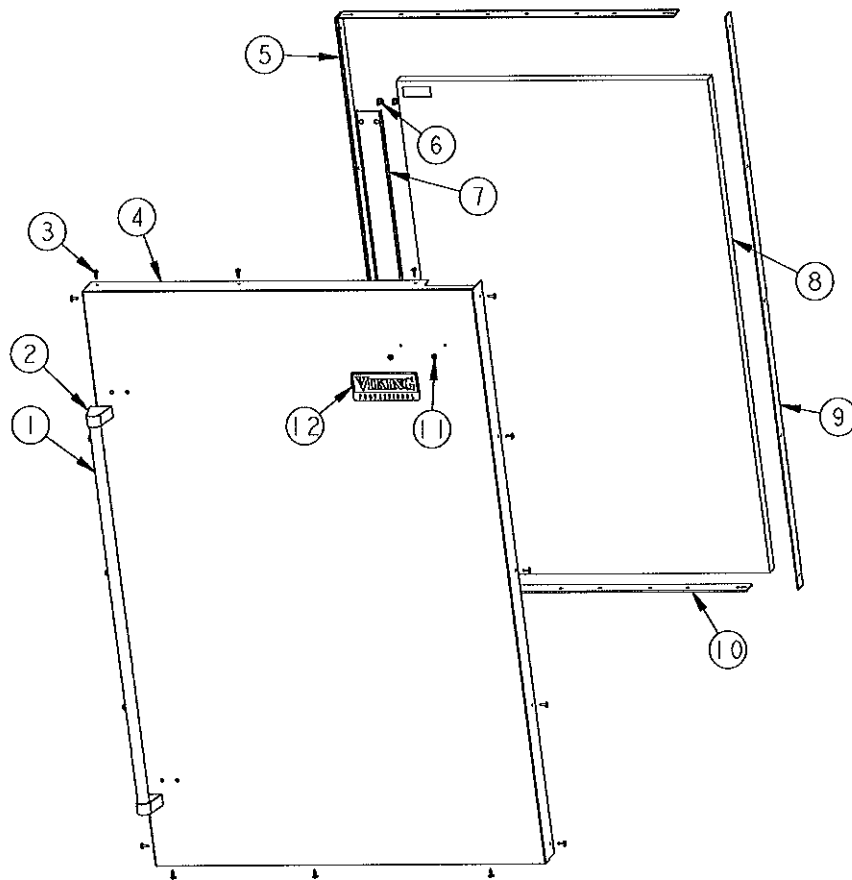

Ref #	Part Number	Qty.	Description
1	PC020280		PIVOT PL ASM RH UP PRO/DES
1	042382-000	1	RH, BM 4 HOLE PIVOT PLATE KIT (MANUFACTURED BETWEEN 4/10/2006 THRU 8/10/12)
1	PC020281		PIVOT PL ASM LH UP PRO/DES
1	042381-000	1	LH, BM 4 HOLE PIVOT PLATE KIT (MANUFACTURED BETWEEN 4/10/2006 THRU 8/10/12)
2	PD040162		SPACER-DOOR HINGE
2	042381-000	1	LH, BM 4 HOLE PIVOT PLATE KIT (MANUFACTURED BETWEEN 4/10/2006 THRU 8/10/12)
3	G32915034		DOOR ASM 36BM FF (INCLUDES GASKET)
4	PD920174		10-32 TORX HEAD SCREW
5	PD020187		SCR 8-32 MCH HXWS 1/4 S ZN
6	PC020296		CAM DOOR CLOSURE TOP BLACK
7	PC020282		PIVOT PL ASM RH LW PRO/DES
	PC020283		PIVOT PL ASM LH LW PRO/DES
8	G5099297		DOOR BIN ASM FF 36 BM AND AR FULL
9	G5099298		DOOR BIN ASM FF 36 BM AND AR HALF
10	V12097404		DAIRY MODULE ASM
11	PB070326	1	DOOR GASKET (BEFORE 06-10-08)
11	005449-000	1	GASKET, ASM, 36, FF (ON OR AFTER 06-10-08)
12	001617-000		SPACER,NYL,PIVOT PLATE
13	PC020269		DOOR STOP 36 BM
14	PD020234		SCREW THP 10-32 X .500 SS BO