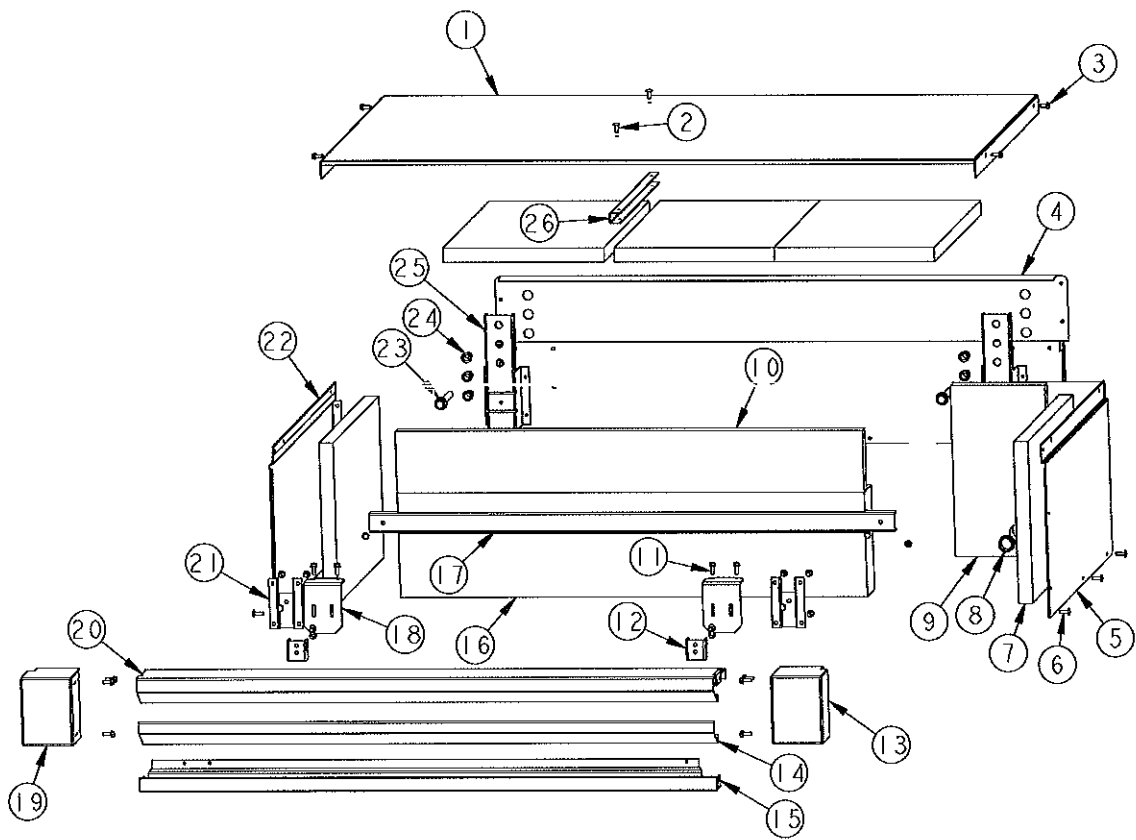

Ref #	Part Number	Qty.	Description
1	K2099931		MC TOP 36
2	PC040010		POP RIVET
3	PD020194		SCREW-SM
4	K2099933		MC BACK 36
5	K2099459		MC SIDE R
6	PC040017		POP RIVET
7	PB070355		INSULATION MC COVER
8	A4554806		BUSHING-SNAP VA4554806
9	PB970171		MC INSULATION - BACK SIDE
10	PB070358		INSULATION MC COVER
11	M0220417		SCREW-TC
12	B2096961		BRACKET-LOUVER
13	B20913728		GRILLE ENDCAP R
	B20913729		GRILLE ENDCAP L
14	B20911392		GRILLE LOUVER MID 36 PRO
15	B20913049		GRILLE LOUVER BOTTOM BM 36 R
	B20913050		GRILLE LOUVER BOTTOM BM 36 L
16	PB070359		INSULATION MC COVER
17	K20915902		CROSSMEMBER PSM 36
18	B2096962		BRACKET-LOUVER SUP
19	B20911818		GRILL ENDCAP PRO L/R NON-HINGE
20	B20911391		GRILLE LOUVER TOP 36 PRO
21	PK050004		BRACKET GRILLE
22	K2099460		MC SIDE L
23	PD020233		SCR LAG 5/16-9 GX 5/16X7/16 WAF IHXW 3 S ZN
24	PD040157		BEARING SLEEVE
25	K20915675		BRACKET PSM
26	K2099455		SUPPORT MC Z