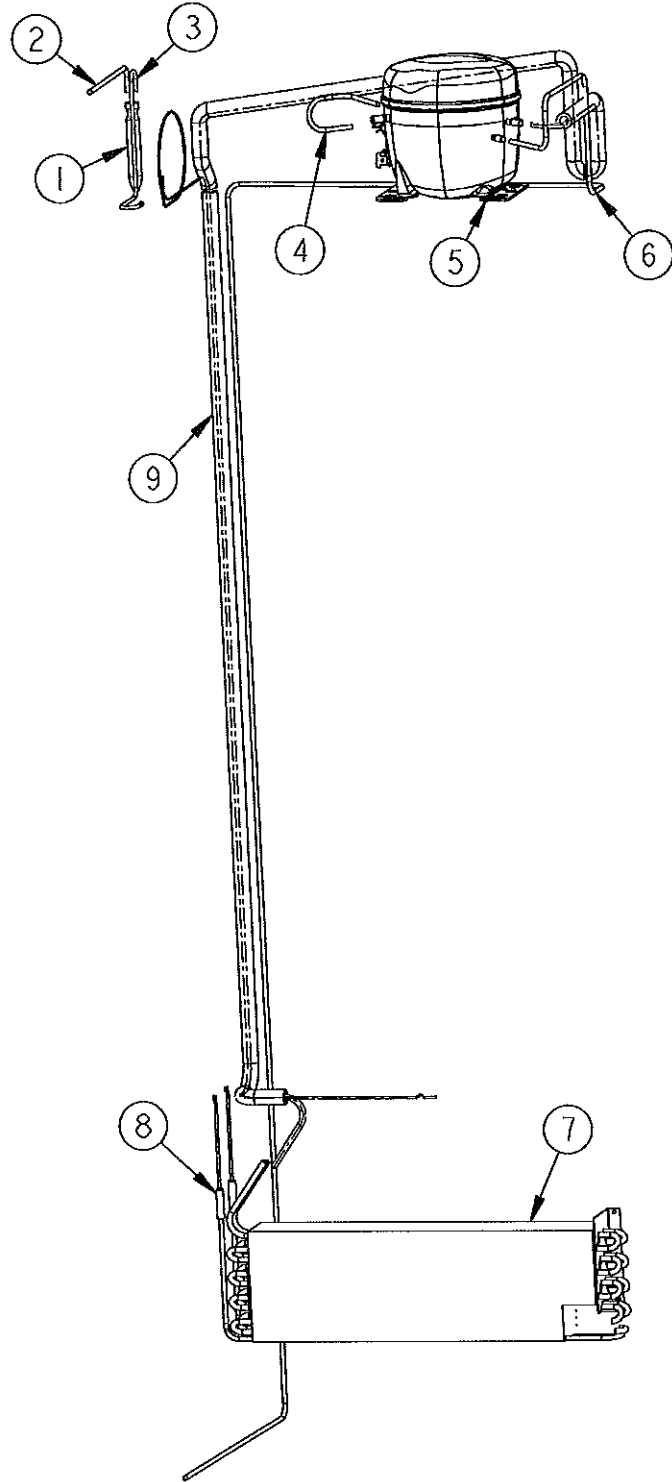

Ref #	Part Number	Qty.	Description
1	PB020305		PLASTIC TUBING-IM WATERLINE BM
2	PA970012		SINGLE WATER VALVE
3	10463202		FILL TUBE ASSEMBLY