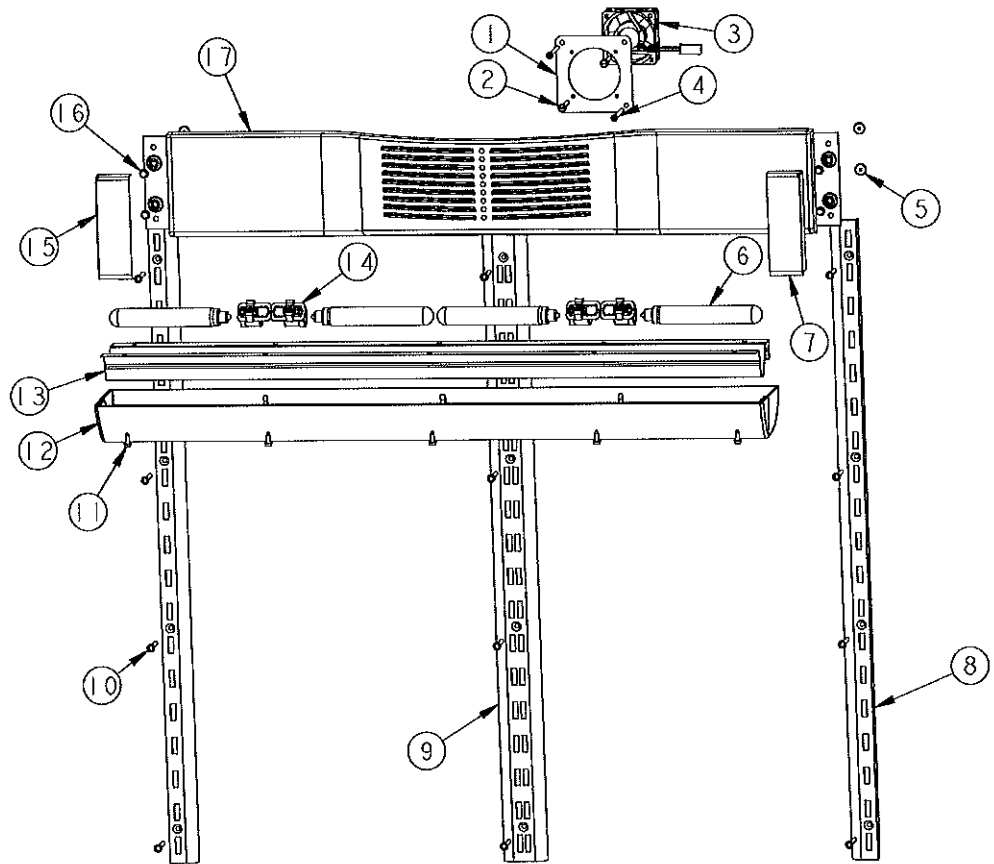

----- Manual continues below -----

Ref #	Part Number	Qty.	Description
1	PM910351		SHELF ASM GLASS BM 36 FF
2	PRODUCE DRAWER		FOR BREAKDOWN SEE PAGE 002
3	ConvertibleMeatSa.		FOR BREAKDOWN SEE PAGE 003

Ref #	Part Number	Qty.	Description
1	PM010530		SHELF ASM GLASS 36 AR 36 BM
2	PD020032		SRW-8(A)X3/8PH.WFR HD 7/16DIA XNICKL
3	PK930290		SUPPORT SLIDE R
4	12046701		CRISPER RAIL WELD
5	PK030439		GLIDE CENTER SUPPORT
6	PM910343		RAIL DRAWER R
7	012396-000		DRAWER,PRODUCE,ASM AR 36
8	PD920162		SCR 8-16 PLASTITE PNP 1/4 S
9	PM910342		RAIL DRAWER L
10	PK930291		SUPPORT SLIDE L
11	PD920161		SCR 8-16 PLASTITE PNP 3/8 S
12	PM910388		SLIDE DRAWER (R & L)

Ref #	Part Number	Qty.	Description
1	PK930286		SHELF MEATSAVOR AR/BM 36
2	PK930388		DUCT, MEATSAVOR REAR BM 36
3	M0581001		GROMMET-SCREW
4	PD020195		SCR 8-18 X 5/8
5	PK930169		DUCT MEAT SAVER SXS 42/48 R
6	M0211021		SCREW-SM
7	PK930172		COVER CONTROL MEAT SAVER
8	PK930168		DAIL CONTROL MEAT SAVER
9	PK930283		DUCT MEATSAVOR SPACER
10	PM910334		ROLLER TENSION
11	PM910287		SLIDE MEAT SAVER R
12	PK930173		SUPPORT SLIDE MEAT SAVER SXS 42/48 R
13	PD920162		SCR 8-16 PLASTITE PNP 1/4 S
14	PK930175		SUPPORT DRAWER MEAT SAVER SXS 42/48 R
15	PK930278		DRAWER MEAT SAVER AR BM 36
16	PK930176		SUPPORT DRAWER MEAT SAVER 42/48 L
17	PK930174		SUPPORT SLIDE MEAT SAVER SXS 42/48 L
18	PM910288		SLIDE MEAT SAVER L
19	PK930284		DUCT MEATSAVOR LEFT
20	V12223207	1	SUB TO 000368-000 - DELI LID ASSY 36 BM