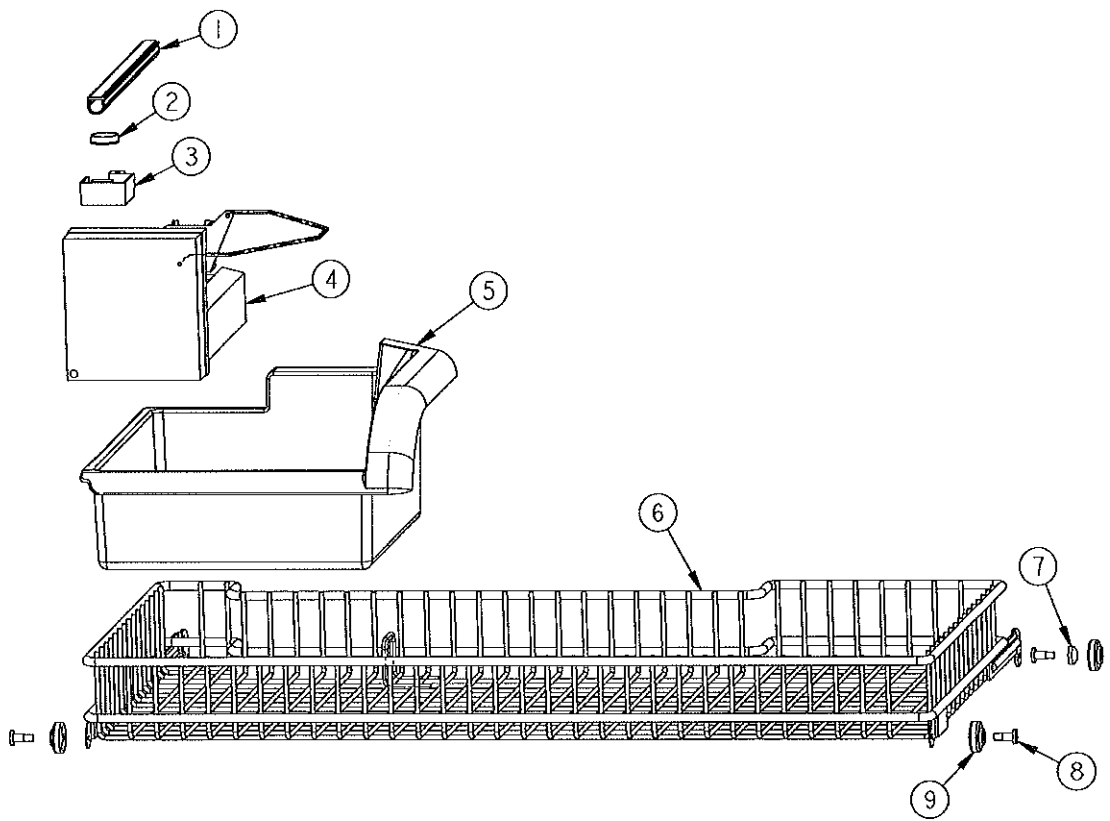

Ref #	Part Number	Qty.	Description
1	10253003		WIRING COVER
2	A4554818		BUSHING-SNAP VA4554818
3	12106101		COVER-WIRING V12106101
4	G50911850		ICE MAKER ASSY, BM
5	PK930056		PAN ICE
6	PM010630		TOP BASKET
7	PD020270		CAP, SCREW
8	PD020189		SHSCR 12/28 AB SKT .641
9	12088001		ROLLER-UP BSKT V12088001