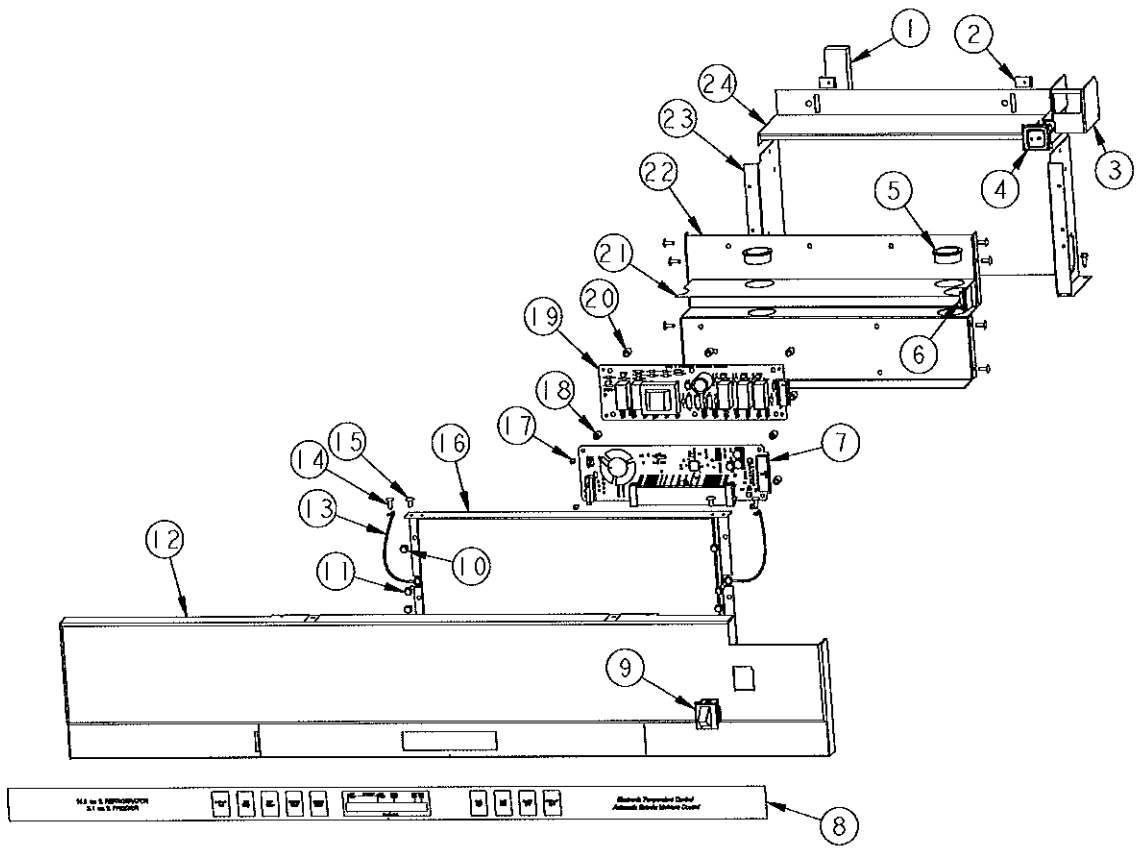

Ref #	Part Number	Qty.	Description
1	A3030361		GASKET, RED
2	M0288120		NUT-SPEED, VM0288120
3	K2098654		BRACKET SWITCH POWER
4	PE950149		SWITCH POWER
5	A4554817		BUSHING-SNAP VA4554817
6	M0104106		CLIP-CORD VM0104106
7	PE070728		BOARD LOW VOLTAGE
8	PE950174		OVERLAY SWITCH BTM 36
9	PE950122		SWITCH
10	PD020194		SCREW-SM
11	M0238846		SCREW-SHLDR
12	PK030458		PANEL CONTROL AR 36 R
	PK030459		PANEL CONTROL AR 36 L
13	12064001		SUPP-CONT PANEL
14	PC040010		POP RIVET
15	M0224128		SCREW-SM
16	K20910061		CONTROL BOX FRONT
17	PD020013		TYPE AB NO.6 X 3/8 PH PAN HD. SMS
18	M0585506		SUPPORT
19	PE970463		POWER CONTROL BOARD
20	M0585504		SUPPORT
21	005396-000		FILM,PROTECTIVE
22	K20910060		BRACKET - PC
23	K2099402		CONTROL BOX
24	K20915000		CONTROL BOX TOP