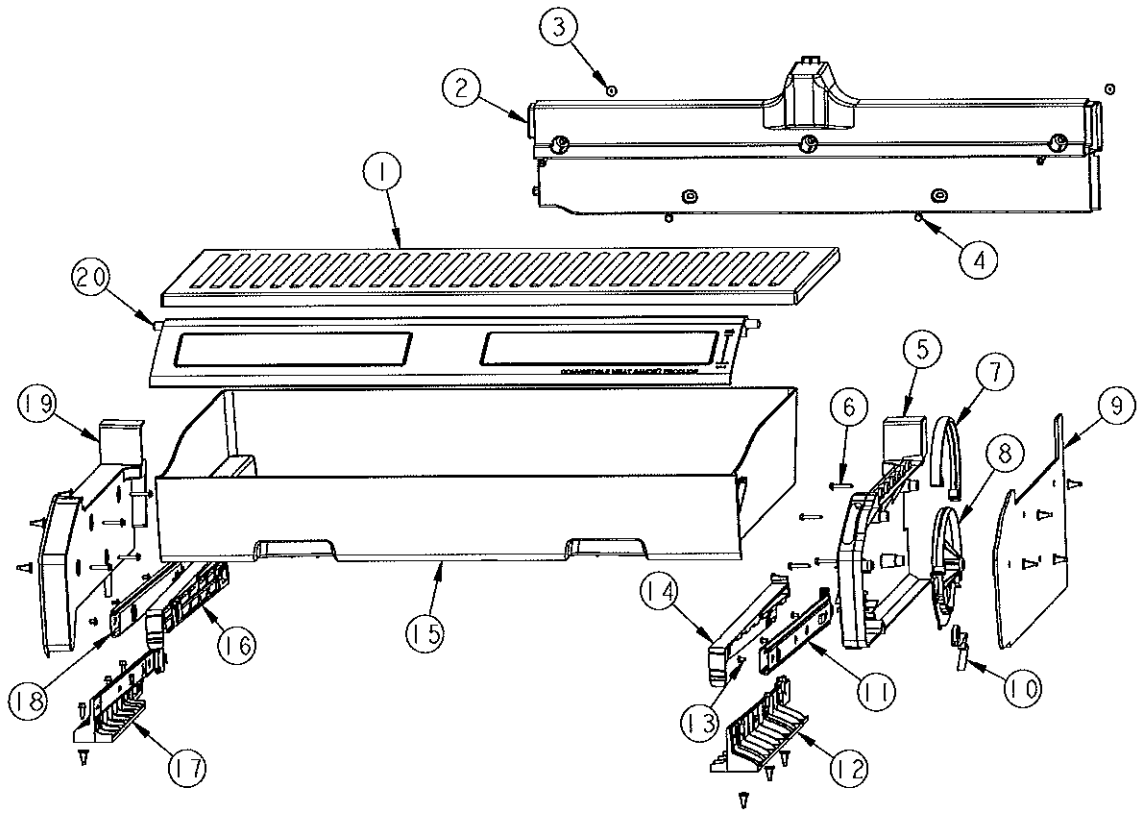

----- Manual continues below -----

Ref #	Part Number	Qty.	Description
1	PM910351		SHELF ASM GLASS BM 36 FF
2	PRODUCE DRAWER		FOR BREAKDOWN SEE PAGE 002
3	ConvertibleMeatSa.		FOR BREAKDOWN SEE PAGE 003

Ref #	Part Number	Qty.	Description
1	PM010530		SHELF ASM GLASS 36 AR 36 BM
2	PD020032		SRW-8(A)X3/8PH.WFR HD 7/16DIA XNICKL
3	PK930290		SUPPORT SLIDE R
4	12046701		CRISPER RAIL WELD
5	PK030439		GLIDE CENTER SUPPORT
6	PM910343		RAIL DRAWER R
7	012396-000		DRAWER,PRODUCE,ASM AR 36
8	PD920162		SCR 8-16 PLASTITE PNP 1/4 S
9	PM910342		RAIL DRAWER L
10	PK930291		SUPPORT SLIDE L
11	PD920161		SCR 8-16 PLASTITE PNP 3/8 S
12	PM910388		SLIDE DRAWER (R & L)