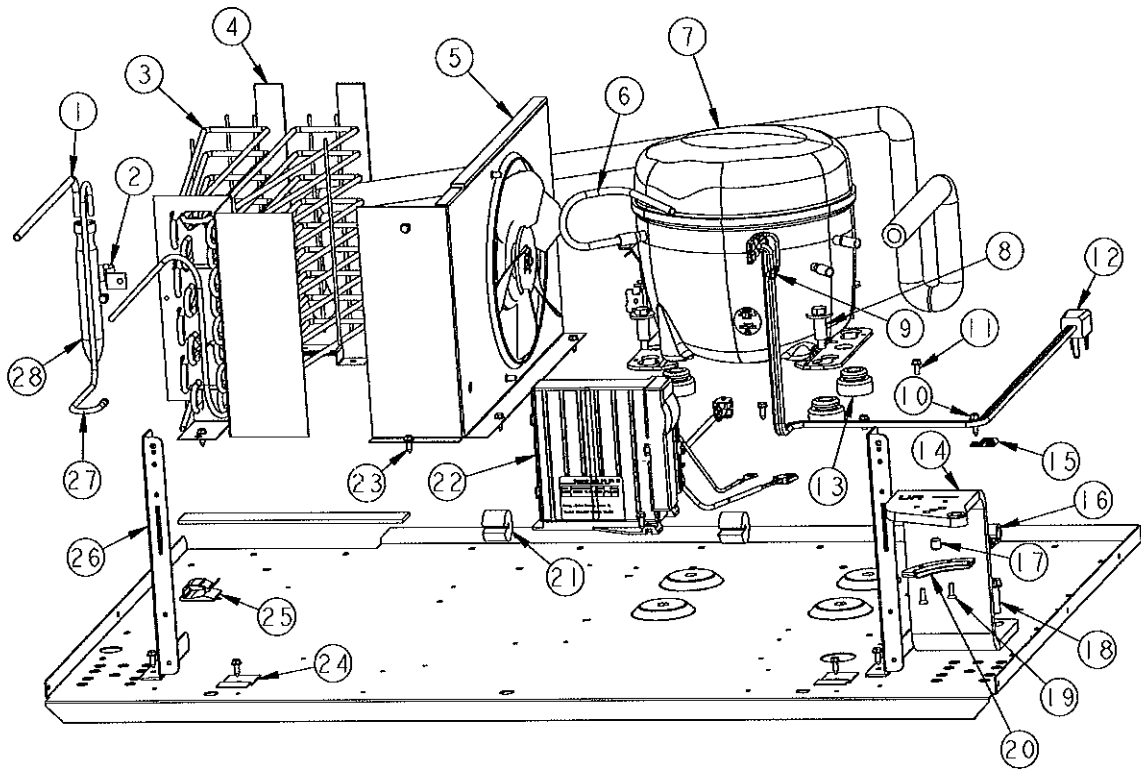

Ref #	Part Number	Qty.	Description
1	F2097740		TUBE PROCESS
2	10547001		CLIP-DRIER V10547001
3	PB920171		CONDENSER ASM
4	A3189370		GASKET-FOAM VA3189370
5	G5096494		COND. FAN ASSY
6	F2096507		TUBE-PROCESS GRN
7	G5097976		COMPRESSOR ASSEMBLY (363 AND 483)
8	M0221523		SCREW - SHLDR
9	M0211014		SCREW-SM
10	PD020195		SCR 8-18 X 5/8
11	PD020010		10 X 3/8 GREEN GROUNDING SCREW
12	10916507		TUBE-PROCESS GRN
13	10835901		GROMMET RUBBER V10835901
14	PC020238		COBRA HINGE ASM 36 BM UR
	PC020256		PLATE HINGE ASM 36 BM UL
15	002573-000		CLAMP CORD
16	PD030118		SCREW - SHLDR
17	PC020242		SCR HEX SCKT SET .3125-18 CUP PT .375 LG
18	000570-000		HEX SCREW
19	PD020226		SCREW FHP 8-32 X .500 SS BO
20	PK030477		RETAINER DOOR PIVOT
21	10699601		DAMPER-TUBING .8
22	PE070849		INVERTER
23	PD020194		SCREW-SM
24	K2096943		PANEL BRACKET
25	M0104102		CLIP-CORD RED
26	K20912569		BRACKET GRILLE SUPPORT
27	F2096669		TUBE-DRIER COND
28	PM010616		DRIER, SVRC