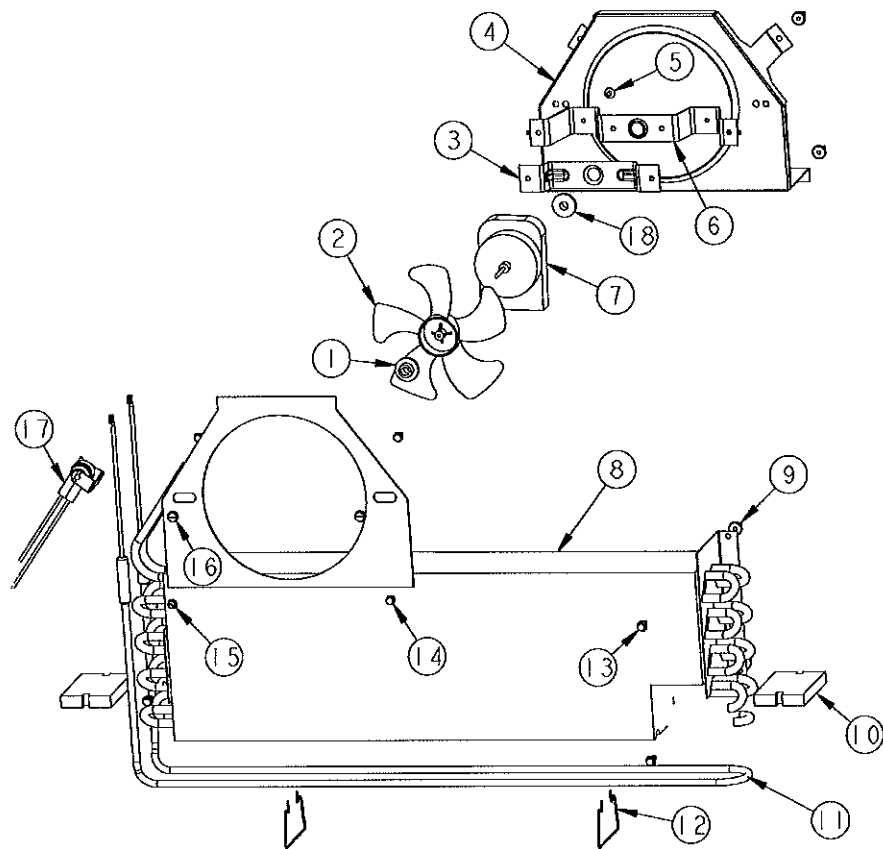

Ref #	Part Number	Qty.	Description
1	A1017202		GROMMET-FAN VA1017202
2	12059901		FAN-EVAP/5.250 V12059901
3	L21910017		BRACKET FAN EVAP
4	PM910168		SHROUD EVAP FAN BM
5	PD020193		SCR 8-18 X 3/8
6	10656101		BRKT-MTR UP STEEL V1065601Q
7	PE950153		MOTOR EVAP FAN
8	PM910178		BOTTOM MOUNT EVAP
9	M0581001		GROMMET-SCREW
10	12067301		BLOCK-L EVAP V12067301
11	PJ910030		BOTTOM MOUNT EVAP HEATER
12	10428101		CLIP-EVAP HTR V10428101
13	PD020195		SCR 8-18 X 5/8
14	PD020194		SCREW-SM
15	M0232929		SCREW-SE
16	PD020038		SCREW-NO.10 X 3/8 HEX WH.HD.T(F)GREEN
17	PB910259		THERMOSTAT DEFROST TERMINATOR