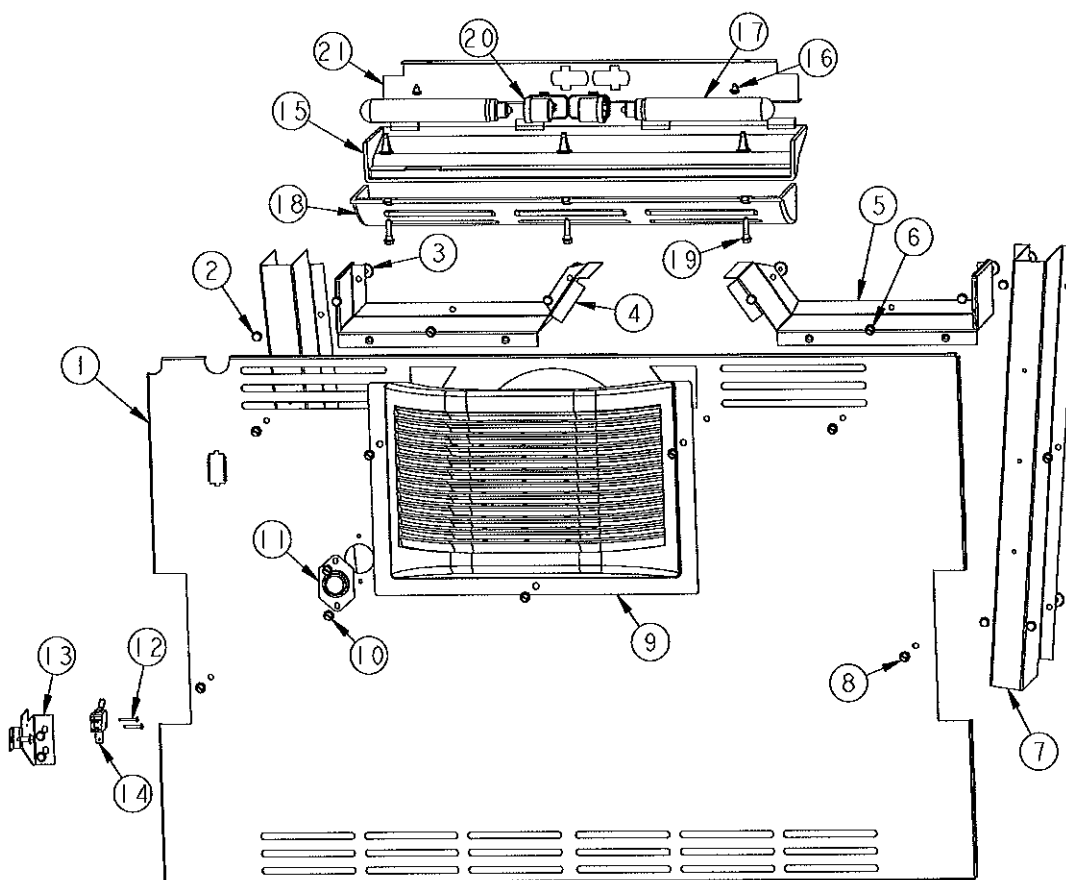

Ref #	Part Number	Qty.	Description
1	000247-000		COVER, EVAP, BM
2	PD020194		SCREW-SM
3	M0581001		GROMMET-SCREW
4	K2097168		BRKT DIVIDER L
5	K2097169		BRKT DIVIDER R
6	M0232929		SCREW-SE
7	K2097172		RETURN AIR CHANNEL
8	M0211018		SCREW-SM
9	12063301		FREEZER FAN COVER
10	M0211014		SCREW-SM
11	C8983701		THERMISTOR
12	M0213105		SCREW-SM
13	K2098398		36 BM SWITCH MOUNTING BRKT
14	003471-000		SWITCH SNAP-ACTION BM 36
15	12074501		COVER-FZ LIGHT
16	M0223729		SCREW-SM
17	A3079001		LAMP - 40W
18	PK930253		LENS LIGHT BM 36 FZ
19	M0238846		SCREW-SHLDR
20	PE950125		LIGHT SOCKET
21	L2098313		BRACKET, LT, 36 BTM, FZ