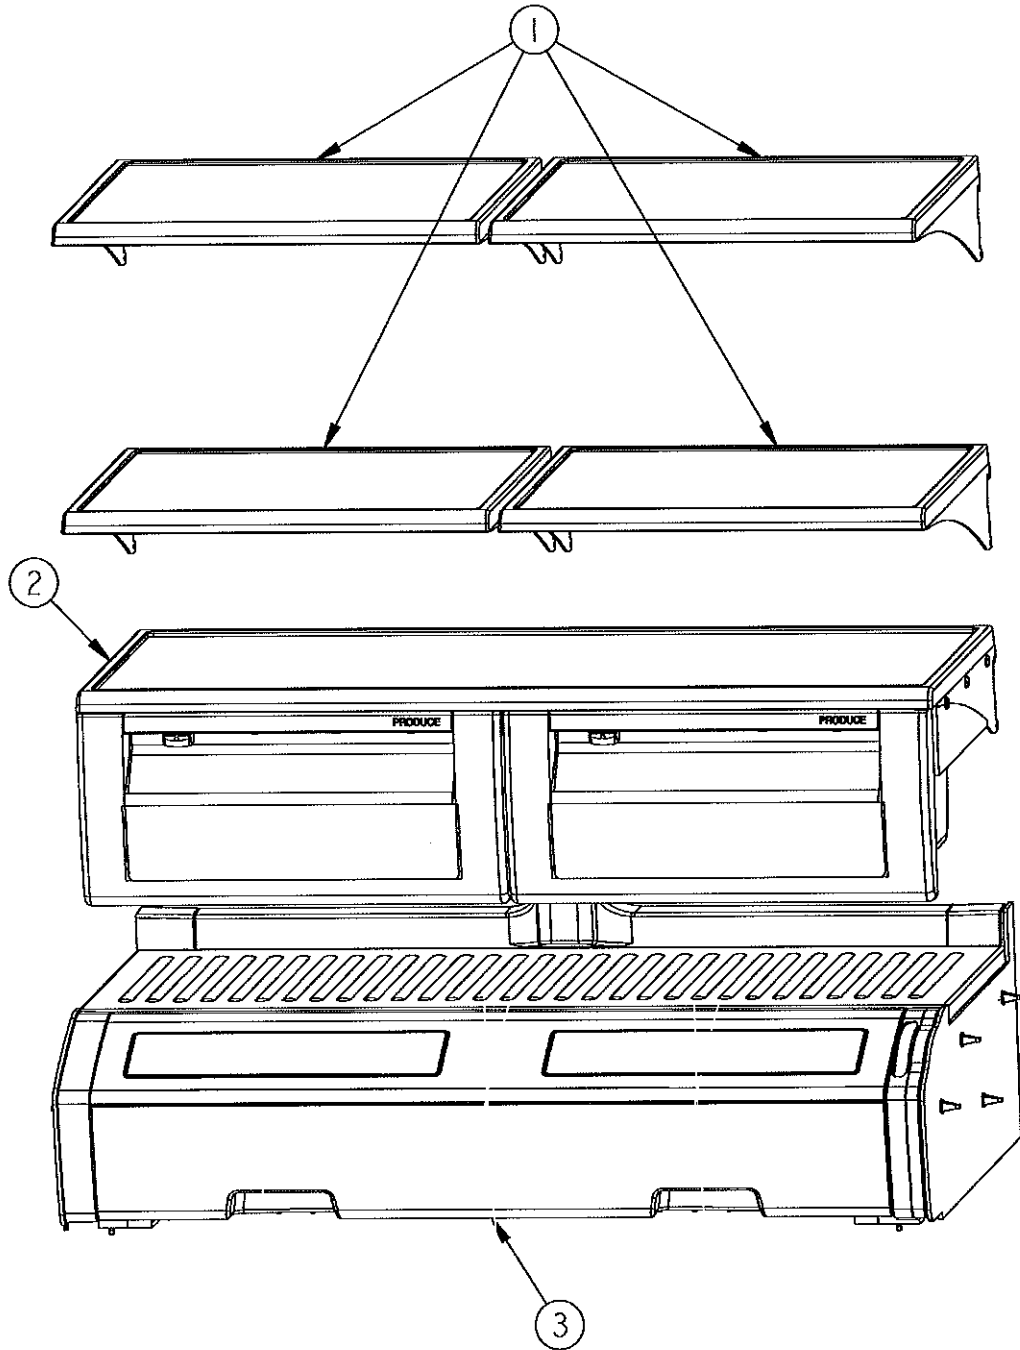

----- Manual continues below -----

Ref #	Part Number	Qty.	Description
1	PM910351		SHELF ASM GLASS BM 36 FF
2	PRODUCE DRAWER		FOR BREAKDOWN SEE PAGE 002
3	ConvertibleMeatSa.		FOR BREAKDOWN SEE PAGE 003

Ref #	Part Number	Qty.	Description
1	PM010530		SHELF ASM GLASS 36 AR 36 BM
2	PD020032		SRW-8(A)X3/8PH.WFR HD 7/16DIA XNICKL
3	PK930290		SUPPORT SLIDE R
4	12046701		CRISPER RAIL WELD
5	PK030439		GLIDE CENTER SUPPORT
6	PM910343		RAIL DRAWER R
7	012396-000		DRAWER,PRODUCE,ASM AR 36
8	PD920162		SCR 8-16 PLASTITE PNP 1/4 S
9	PM910342		RAIL DRAWER L
10	PK930291		SUPPORT SLIDE L
11	PD920161		SCR 8-16 PLASTITE PNP 3/8 S
12	PM910388		SLIDE DRAWER (R & L)