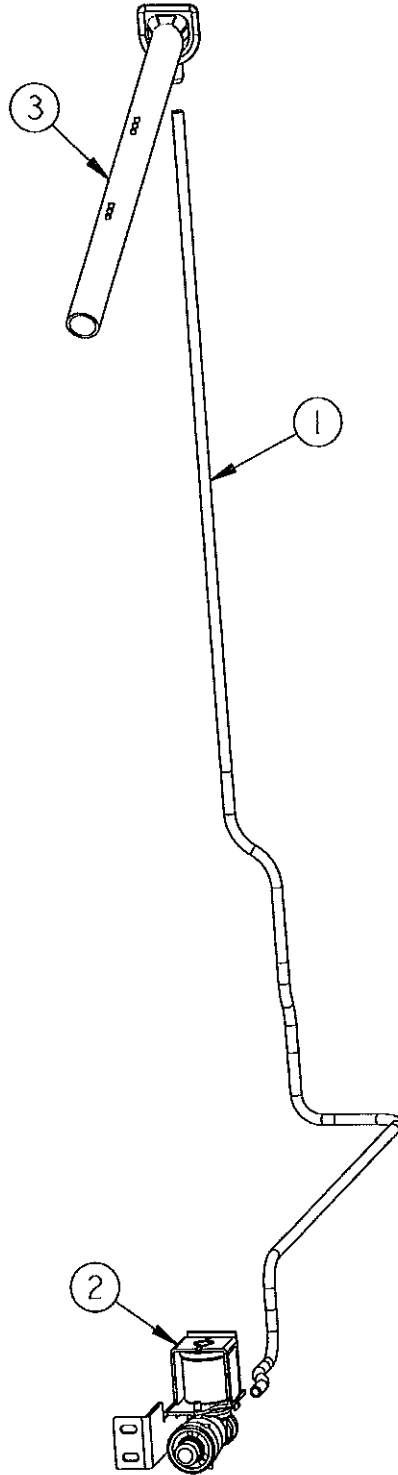

Ref #	Part Number	Qty.	Description
1	PB020305		PLASTIC TUBING-IM WATERLINE BM
2	PA970012		SINGLE WATER VALVE
3	10463202		FILL TUBE ASSEMBLY