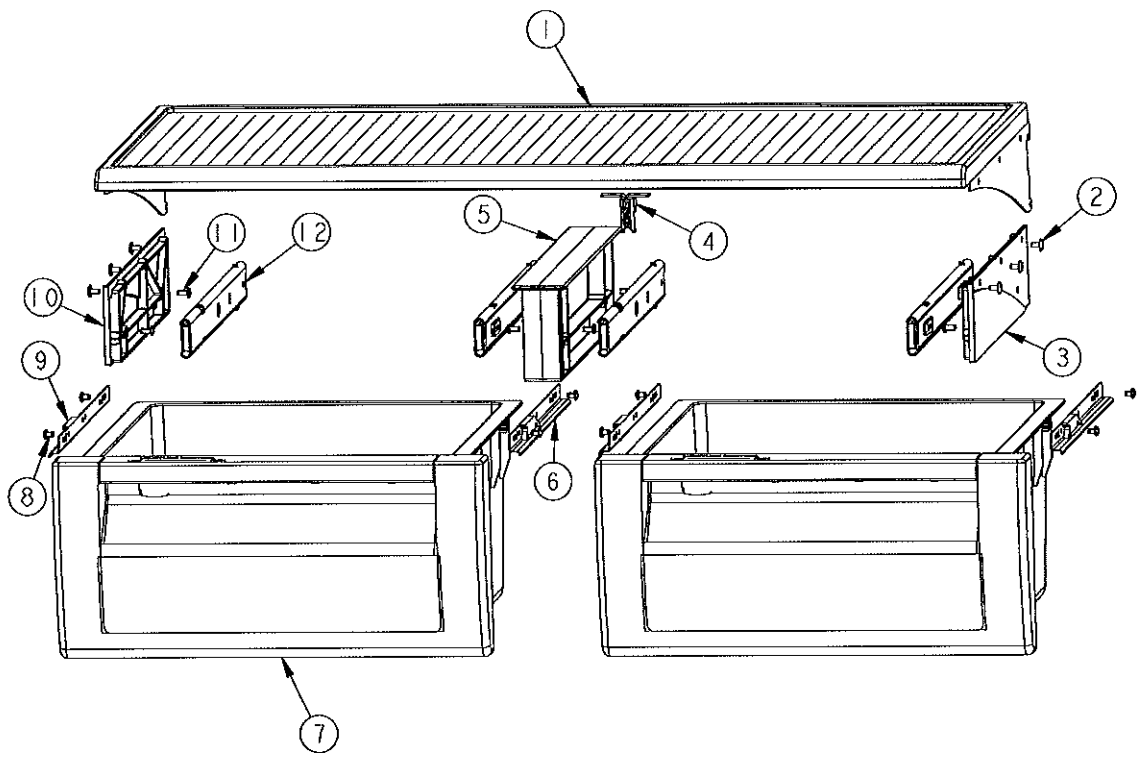

----- Manual continues below -----

Ref #	Part Number	Qty.	Description
1	PM910351		SHELF ASM GLASS BM 36 FF
2	PRODUCE DRAWER		FOR BREAKDOWN SEE PAGE 002
3	ConvertibleMeatSa.		FOR BREAKDOWN SEE PAGE 003

Ref #	Part Number	Qty.	Description
1	PM010530		SHELF ASM GLASS 36 AR 36 BM
2	PD020032		SRW-8(A)X3/8PH.WFR HD 7/16DIA XNICKL
3	PK930290		SUPPORT SLIDE R
4	12046701		CRISPER RAIL WELD
5	PK030439		GLIDE CENTER SUPPORT
6	PM910343		RAIL DRAWER R
7	012396-000		DRAWER,PRODUCE,ASM AR 36
8	PD920162		SCR 8-16 PLASTITE PNP 1/4 S
9	PM910342		RAIL DRAWER L
10	PK930291		SUPPORT SLIDE L
11	PD920161		SCR 8-16 PLASTITE PNP 3/8 S
12	PM910388		SLIDE DRAWER (R & L)