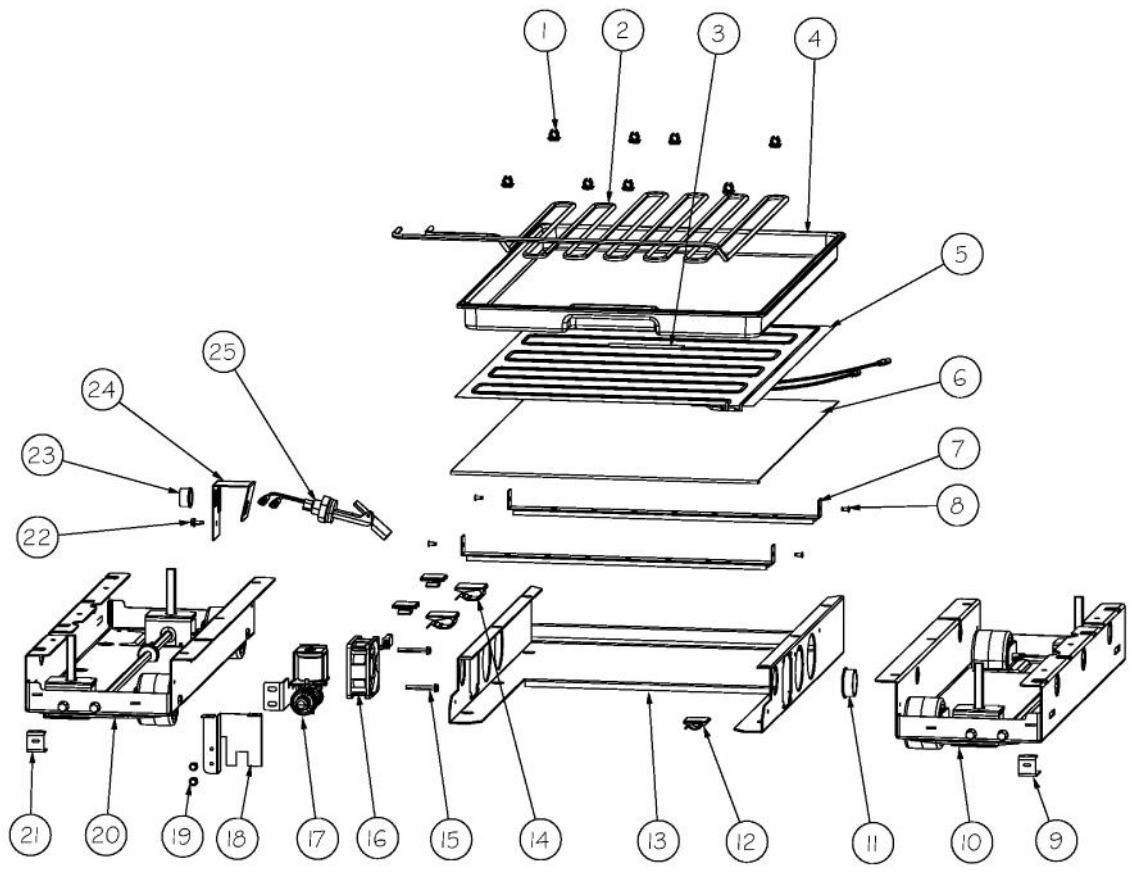

Ref #	Part Number	Qty.	Description
1	PD030146	1	STAND OFF LOCK CLIP
2	F2096549	1	SERPENTINE-DRAIN 12131801
3	PF031267	1	LABEL HEATER PAN
4	PK930348	1	PAN DRAIN
5	PE070707	1	PAN HEATER
6	L20914124WH	1	TRAY PAN HEATER
7	K20913040	2	BRACKET, CONDENSATE SUPPORT
8	10699601	4	DAMPER-TUBING .8
9	K2098044	1	BRKT GRILLE SUPPORT
10	PM910398	1	LEVELER ASSEMBLY - R
11	A4554817	1	BUSHING-SNAP VA4554817
12	M0104106	3	CLIP-CORD VM0104106
13	K20915952	1	SHIELD BOTTOM DRAIN
14	M0104102	1	CLIP-CORD RED
15	PD020274	1	SCR SLTD HEX WSHR HD 8X1.250 BT
16	004551-000	1	AXIAL FAN
17	PA970012	1	SINGLE WATER VALVE
18	K20913788	1	BRKT VALVE H2O SINGLE
19	M0220417	1	SCREW-TC
20	PM910399	1	LEVELER MODULE L
21	K2098096	1	BRKT GRILLE SUPPORT
22	M0253916	1	SCREW-TF
23	A4554806	1	BUSHING-SNAP VA4554806
24	B20915627	1	BRACKET HORIZ FLOAT SWITCH
25	PE050248	1	FLOAT SWITCH HORIZONTAL