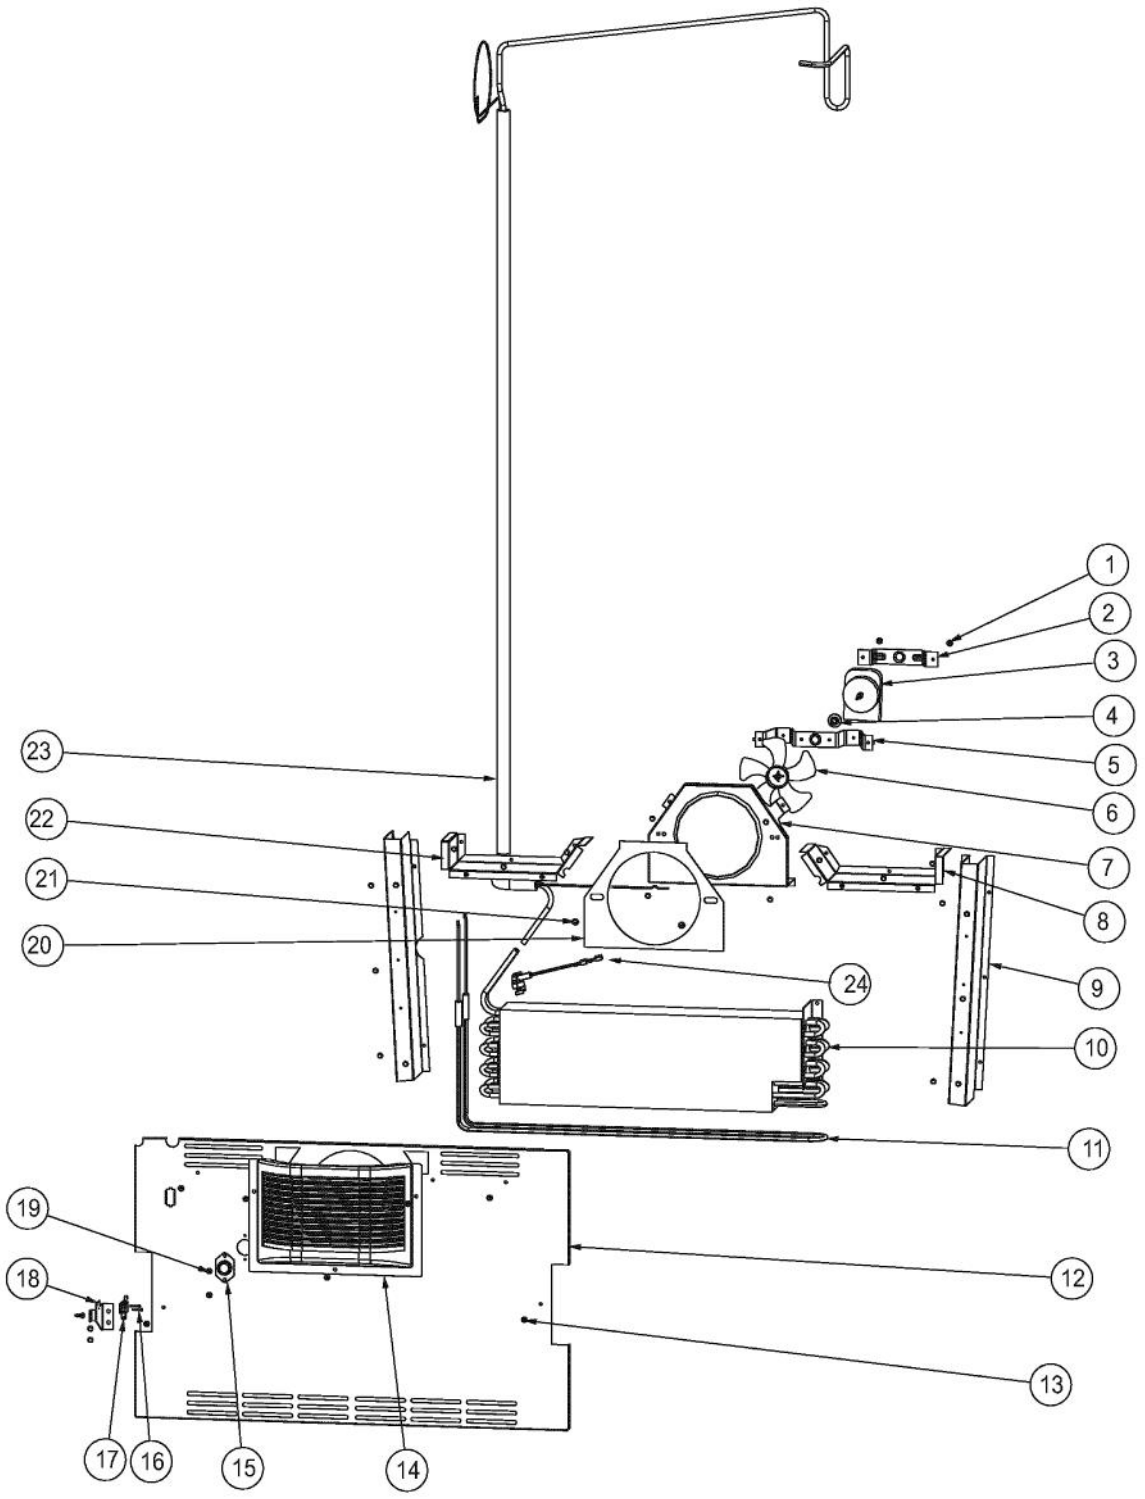

Ref #	Part Number	Qty.	Description
1	PD020193	22	SCR 8-18 X 3/8
2	L21910017	1	BRACKET FAN EVAP
3	PE950153	1	MOTOR EVAP FAN
4	A1017202	1	GROMMET-FAN VA1017202
5	10656101	1	BRKT-MTR UP STEEL V1065601Q
6	12059901	1	FAN-EVAP/5.250 V12059901
7	PM910168	1	SHROUD EVAP FAN BM
8	K2097169	1	BRKT DIVIDER R
9	K2097172	2	RETURN AIR CHANNEL
10	PM910178	1	BOTTOM MOUNT EVAP
11	PJ910030	1	BOTTOM MOUNT EVAP HEATER
12	000247-000	1	COVER, EVAP, BM
13	M0211018	7	SCREW-SM
14	12063301	1	FREEZER FAN COVER
15	C8983701	1	THERMISTOR
16	M0213105	2	SCREW-SM
17	003471-000	1	SWITCH SNAP-ACTION BM 36
18	K2098398	1	36 BM SWITCH MOUNTING BRKT
19	M0211014	2	SCREW-SM
20	12102401	1	GSKT-EVAP FAN SHRD V12102401
21	PD020038	2	SCREW-NO.10 X 3/8 HEX WH.HD.T(F)GREEN
22	K2097168	1	BRKT DIVIDER L
23	031006-000	1	HEAT EXCHANGER ASM BM 36
24	PB910259	1	THERMOSTAT DEFROST TERMINATOR