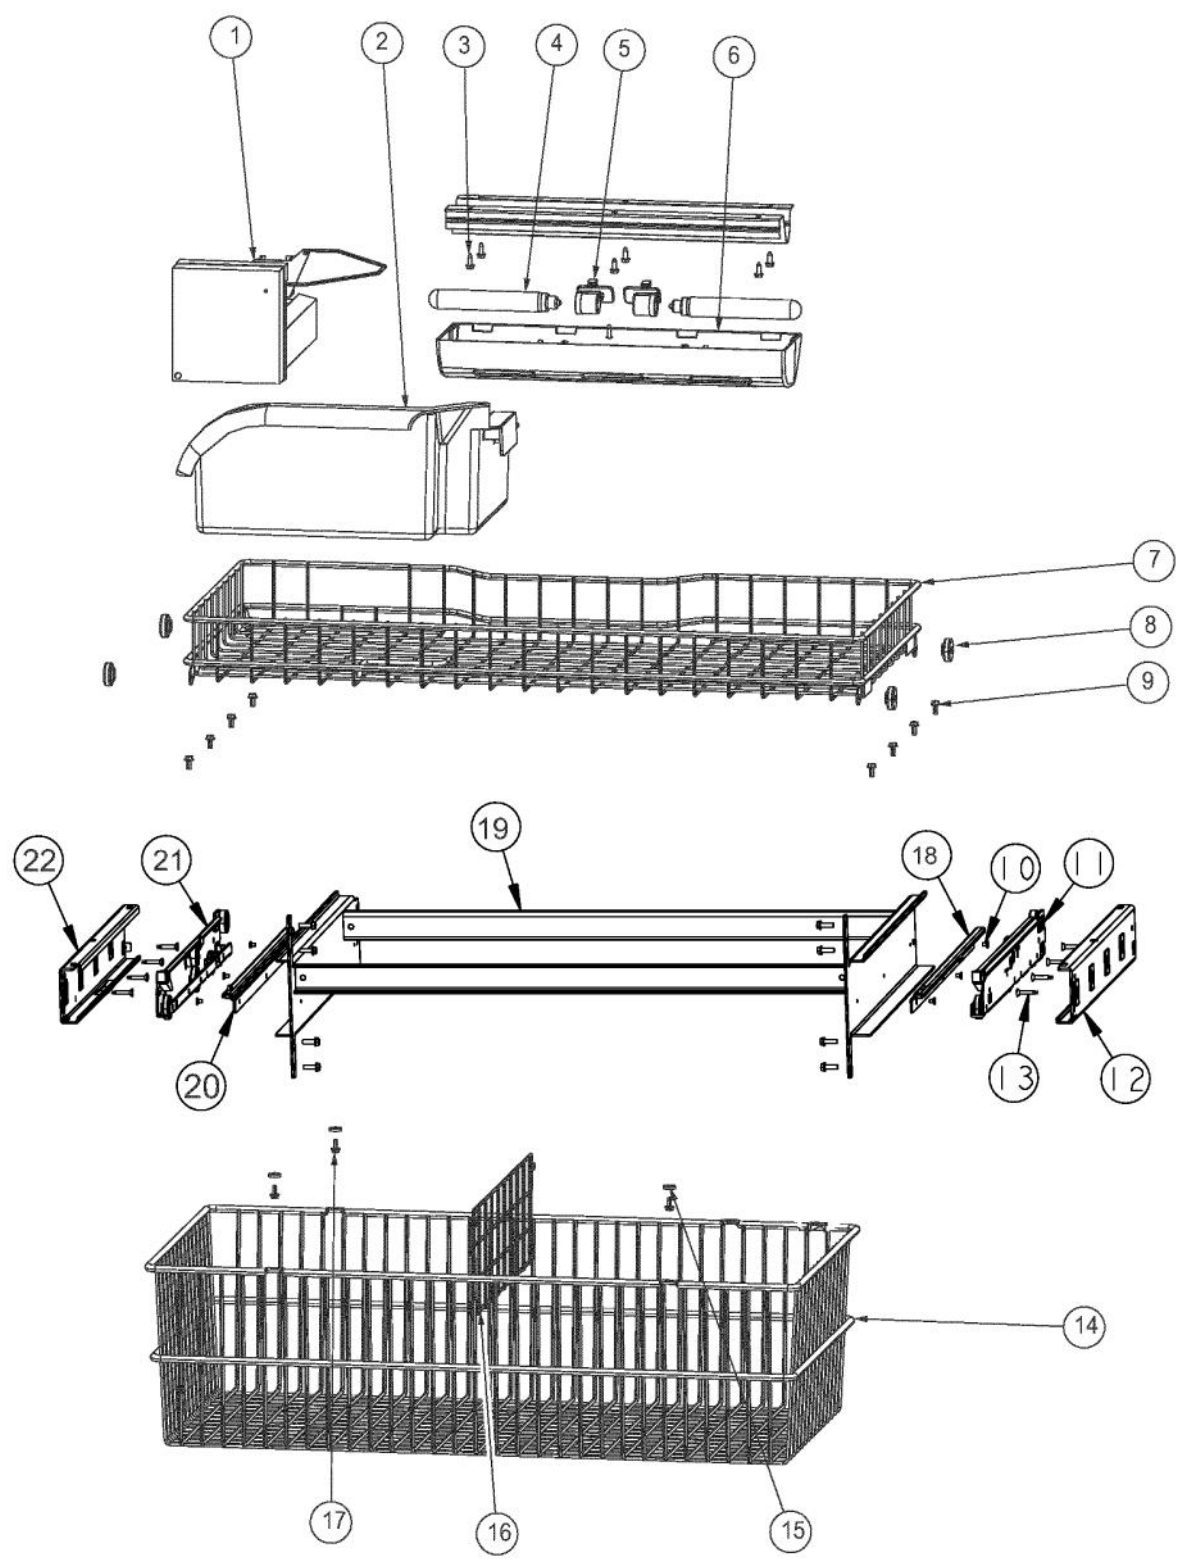

----- Manual continues below -----

Ref #	Part Number	Qty.	Description
1	L20910705	1	BRACKET LIGHT AR 36
2	PE950125	4	LIGHT SOCKET
3	004528-000	4	LAMP, 40 WATT BLUE LIGHT
4	PD020194	12	SCREW-SM
5	PK930267	1	COVER LIGHT ASM AF AR BM 36
6	000732-000	1	FRESH FOOD FAN - 1.2 W
7	K2096475	1	PLATE-FAN MNT 12404701
8	M0221913	2	SCREW-SM
9	PD020195	3	SCR 8-18 X 5/8
10	12070201	1	CAP-R FAN COVER V12070201
11	M0238535	12	SCREW-SM
12	PM910351	4	SHELF ASM GLASS BM 36 FF
13	PK020074	2	LADDER SIDE BTM 36
14	12071501	1	LADDER-CTR CANT V12071501
15	G50911908	1	SHELF & SLIDE ASM AR 36
16	012396-000	2	DRAWER,PRODUCE,ASM AR 36
17	PK930388	1	DUCT, MEATSAVOR REAR BM 36
18	M0211021	11	SCREW-SM
19	PK930286	1	SHELF MEATSAVOR AR/BM 36
20	PK930175	1	SUPPORT DRAWER MEAT SAVOR SXS 42/48 R
21	M0581001	16	GROMMET-SCREW
22	PK930283	1	DUCT MEATSAVOR SPACER
23	PK930172	1	COVER CONTROL MEAT SAVOR
24	PK930168	1	DIAL CONTROL MEAT SAVOR
25	PM910334	1	ROLLER TENSION
26	PK930169	1	DUCT MEAT SAVOR SXS 42/48 R
27	M0224128	1	SCREW-SM
28	PK930173	1	SUPPORT SLIDE MEAT SAVOR SXS 42/48 R
29	PD920162	6	SCR 8-16 PLASTITE PNP 1/4 S
30	PM910287	1	SLIDE MEAT SAVOR R
31	PK930278	1	DRAWER MEAT SAVOR AR BM 36
32	PM910288	1	SLIDE MEAT SAVOR L
33	PK930174	1	SUPPORT SLIDE MEAT SAVOR SXS 42/48 L
34	PK930284	1	DUCT MEATSAVOR LEFT
35	PK930176	1	SUPPORT DRAWER MEAT SAVOR 42/48 L
36	009916-000	1	MEAT SAVOR LID/DOOR AR/BM36
37	12070202	1	CAP-L FAN COVER V12070202
38	12067401	1	FAN COVER
39	PD020188	2	SCR 8-18 BT HXWS 1 1/2