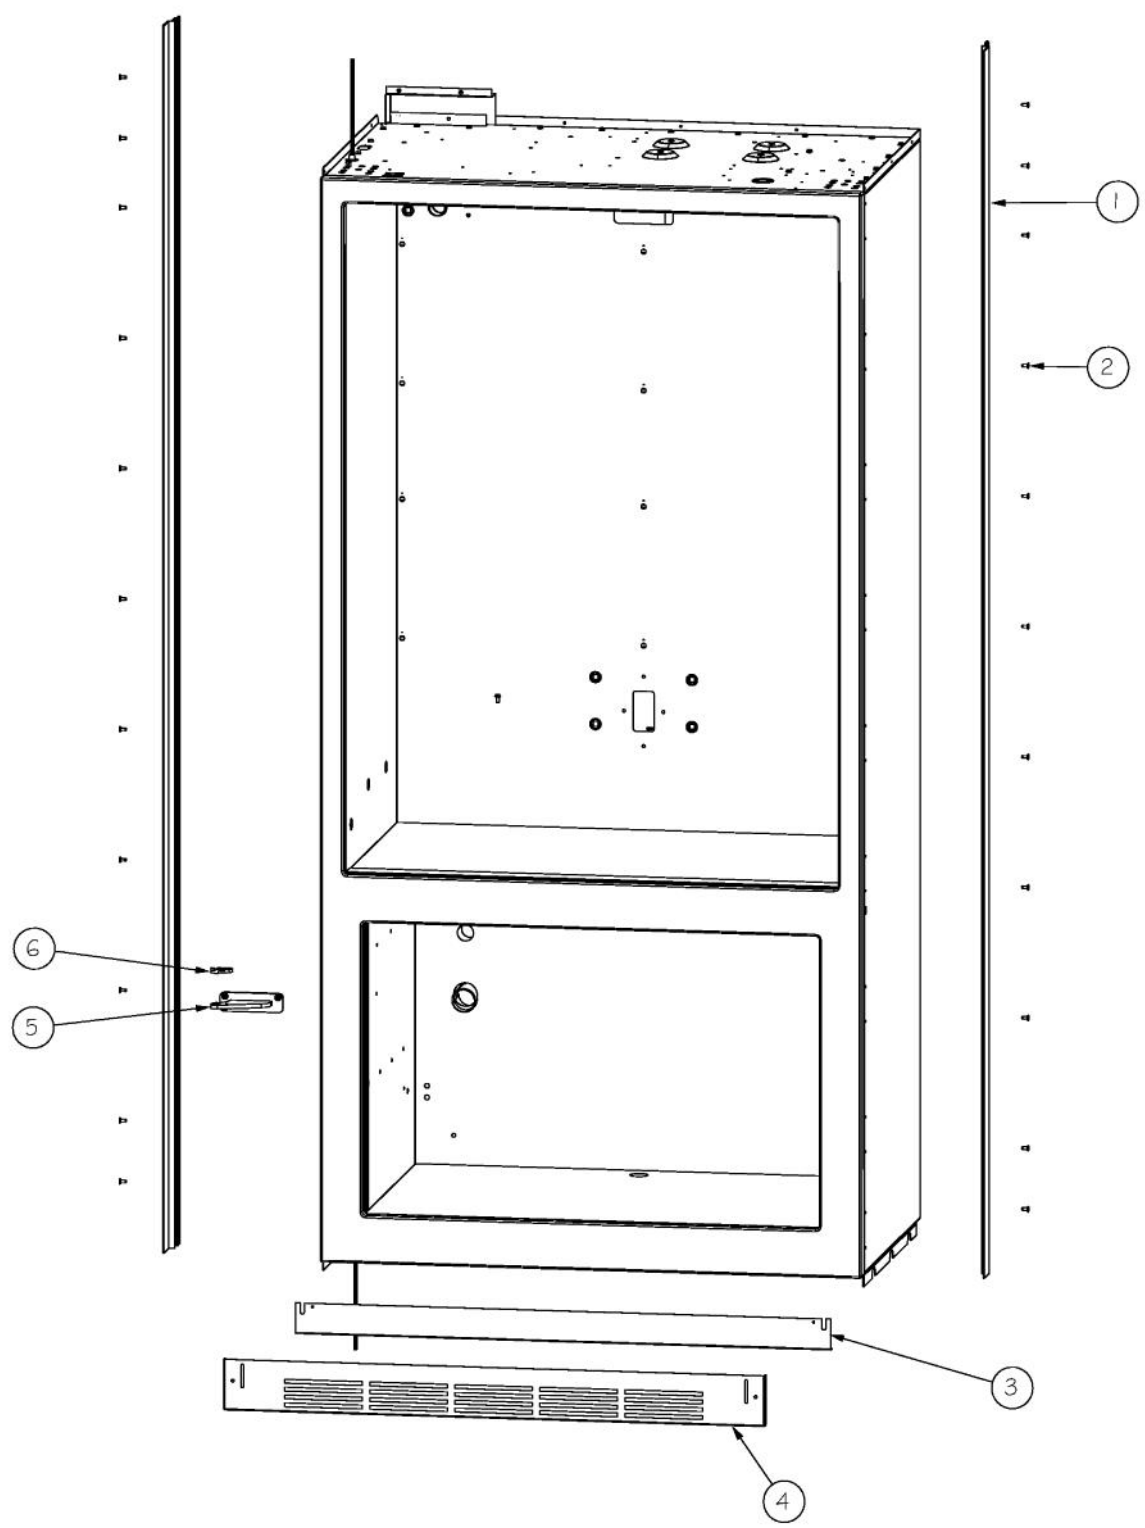

Ref #	Part Number	Qty.	Description
1	PK910123	2	SIDE TRIM - PRO
2	M0215318	22	SCREW-SM
3	000147-002	1	KICKPLATE, LWR
4	G50915600	1	GRILLE TOE ASM BM 36
5	PC020249	1	HINGE ASM, LOWER, BM, LH (PRO/DES)
5	PC920170	1	HINGE ASM LOWER BM FO RH
6	PC020228	1	CAM DOOR CLOSURE BOTTOM BLACK