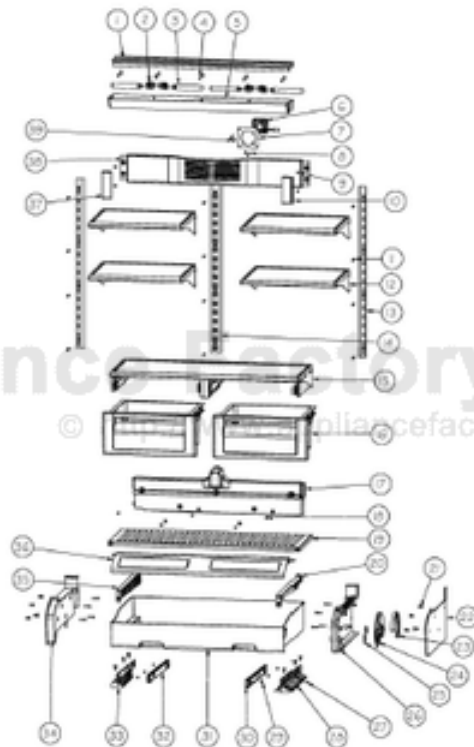

[Find Your VIKING Refrigerator Parts - Select From 341 Models](#)

----- Manual continues below -----