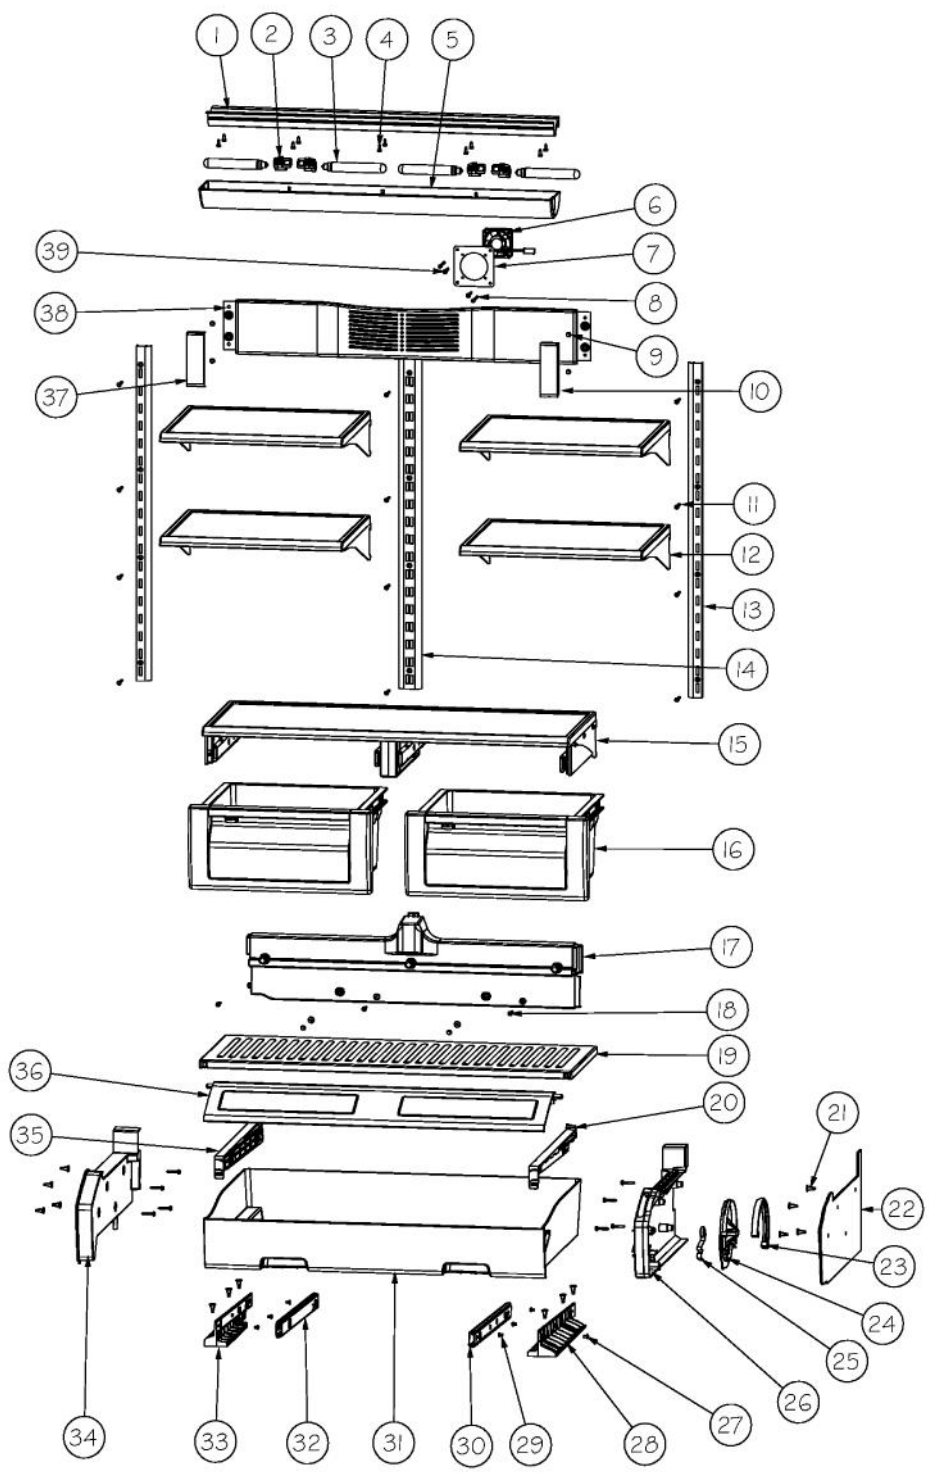

----- Manual continues below -----

Ref #	Part Number	Qty.	Description
1	L20910705	1	BRACKET LIGHT AR 36
2	PE950125	4	LIGHT SOCKET
3	004528-000	4	LAMP, 40 WATT BLUE LIGHT
4	PD020194	12	SCREW-SM
5	PK930267	1	COVER LIGHT ASM AF AR BM 36
6	000732-000	1	FRESH FOOD FAN - 1.2 W
7	K2096475	1	PLATE-FAN MNT 12404701
8	M0221913	2	SCREW-SM
9	PD020195	3	SCR 8-18 X 5/8
10	12070201	1	CAP-R FAN COVER V12070201
11	M0238535	12	SCREW-SM
12	PM910351	4	SHELF ASM GLASS BM 36 FF
13	PK020074	2	LADDER SIDE BTM 36
14	12071501	1	LADDER-CTR CANT V12071501
15	G50911908	1	SHELF & SLIDE ASM AR 36
16	012396-000	2	DRAWER,PRODUCE,ASM AR 36
17	PK930388	1	DUCT, MEATSAVOR REAR BM 36
18	M0211021	11	SCREW-SM
19	PK930286	1	SHELF MEATSAVOR AR/BM 36
20	PK930175	1	SUPPORT DRAWER MEAT SAVOR SXS 42/48 R
21	M0581001	16	GROMMET-SCREW
22	PK930283	1	DUCT MEATSAVOR SPACER
23	PK930172	1	COVER CONTROL MEAT SAVOR
24	PK930168	1	DIAL CONTROL MEAT SAVOR
25	PM910334	1	ROLLER TENSION
26	PK930169	1	DUCT MEAT SAVOR SXS 42/48 R
27	M0224128	1	SCREW-SM
28	PK930173	1	SUPPORT SLIDE MEAT SAVOR SXS 42/48 R
29	PD920162	6	SCR 8-16 PLASTITE PNP 1/4 S
30	PM910287	1	SLIDE MEAT SAVOR R
31	PK930278	1	DRAWER MEAT SAVOR AR BM 36
32	PM910288	1	SLIDE MEAT SAVOR L
33	PK930174	1	SUPPORT SLIDE MEAT SAVOR SXS 42/48 L
34	PK930284	1	DUCT MEATSAVOR LEFT
35	PK930176	1	SUPPORT DRAWER MEAT SAVOR 42/48 L
36	009916-000	1	MEAT SAVOR LID/DOOR AR/BM36
37	12070202	1	CAP-L FAN COVER V12070202
38	12067401	1	FAN COVER
39	PD020188	2	SCR 8-18 BT HXWS 1 1/2