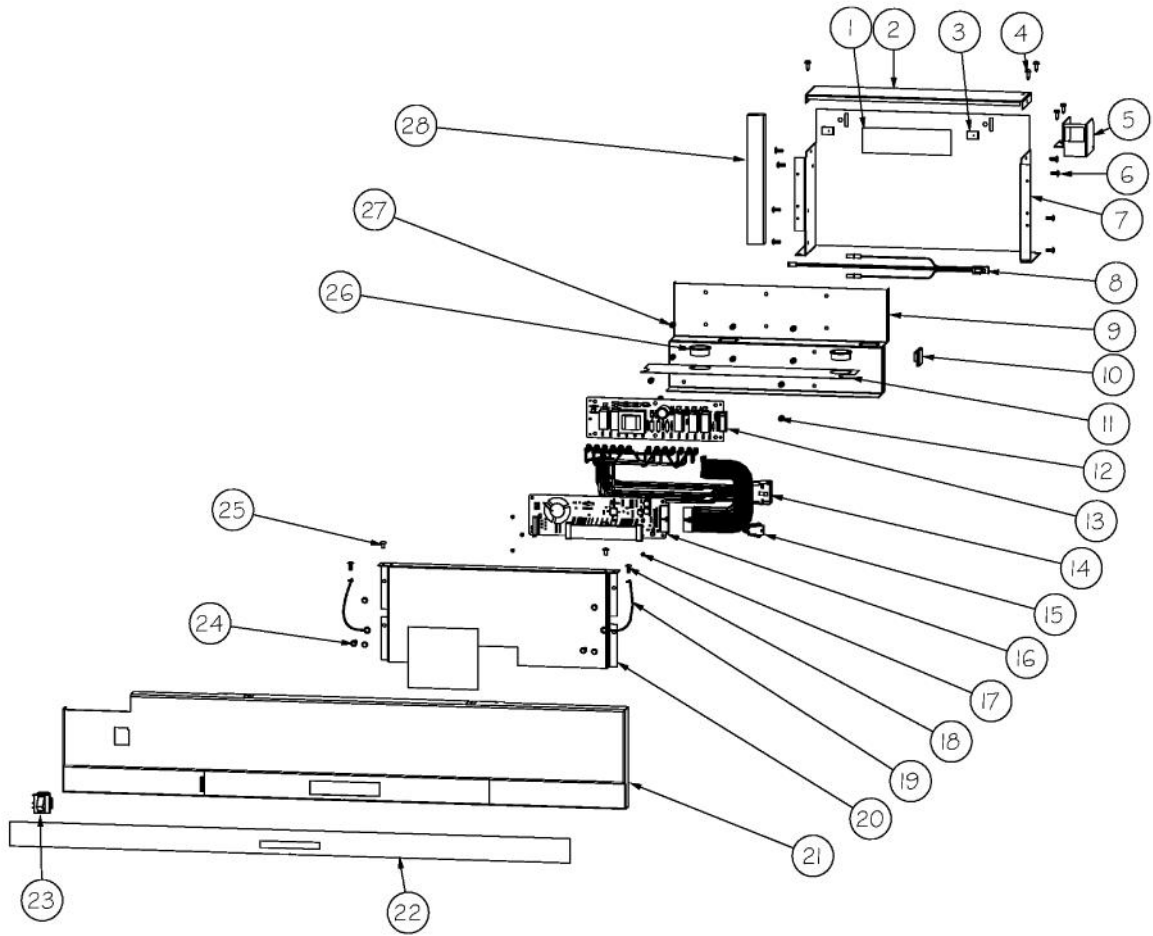

Ref #	Part Number	Qty.	Description
1	PF930487	1	TECH LITERATURE LABEL - 2
2	K20915000	1	CONTROL BOX TOP
3	M0288120	1	NUT-SPEED, VM0288120
4	PD020194	7	SCREW-SM
5	K2098654	1	BRACKET SWITCH POWER
6	PC040010	8	POP RIVET
7	K2099402	1	CONTROL BOX
8	PE970609	1	HARNESS CONTROL BOARD
9	K20910060	1	BRACKET - PC
10	M0104106	1	CLIP-CORD VM0104106
11	005396-000	1	FILM,PROTECTIVE
12	M0585506	4	SUPPORT
13	005319-000	1	POWER CONTROL BOARD ASM
14	PE070785	1	HARNESS HIGH VOLT
15	PE970464	1	HARNESS LOW VOLT
16	PE070728	1	BOARD LOW VOLTAGE
17	PD020013	5	TYPE AB NO.6 X 3/8 PH PAN HD. SMS
18	PC040010	2	POP RIVET
19	12064001	2	SUPP-CONT PANEL
20	K20910061	1	CONTROL BOX FRONT
21	PK030459	1	PANEL CONTROL AR 36 L
22	010491-000	1	OVERLAY SWITCH BTM 36
23	PE950122	1	SWITCH
24	M0238846	1	SCREW-SHLDR
25	M0224128	1	SCREW-SM
26	A4554817	2	BUSHING-SNAP VA4554817
27	M0585504	6	SUPPORT
28	A3030361	1	GASKET, RED