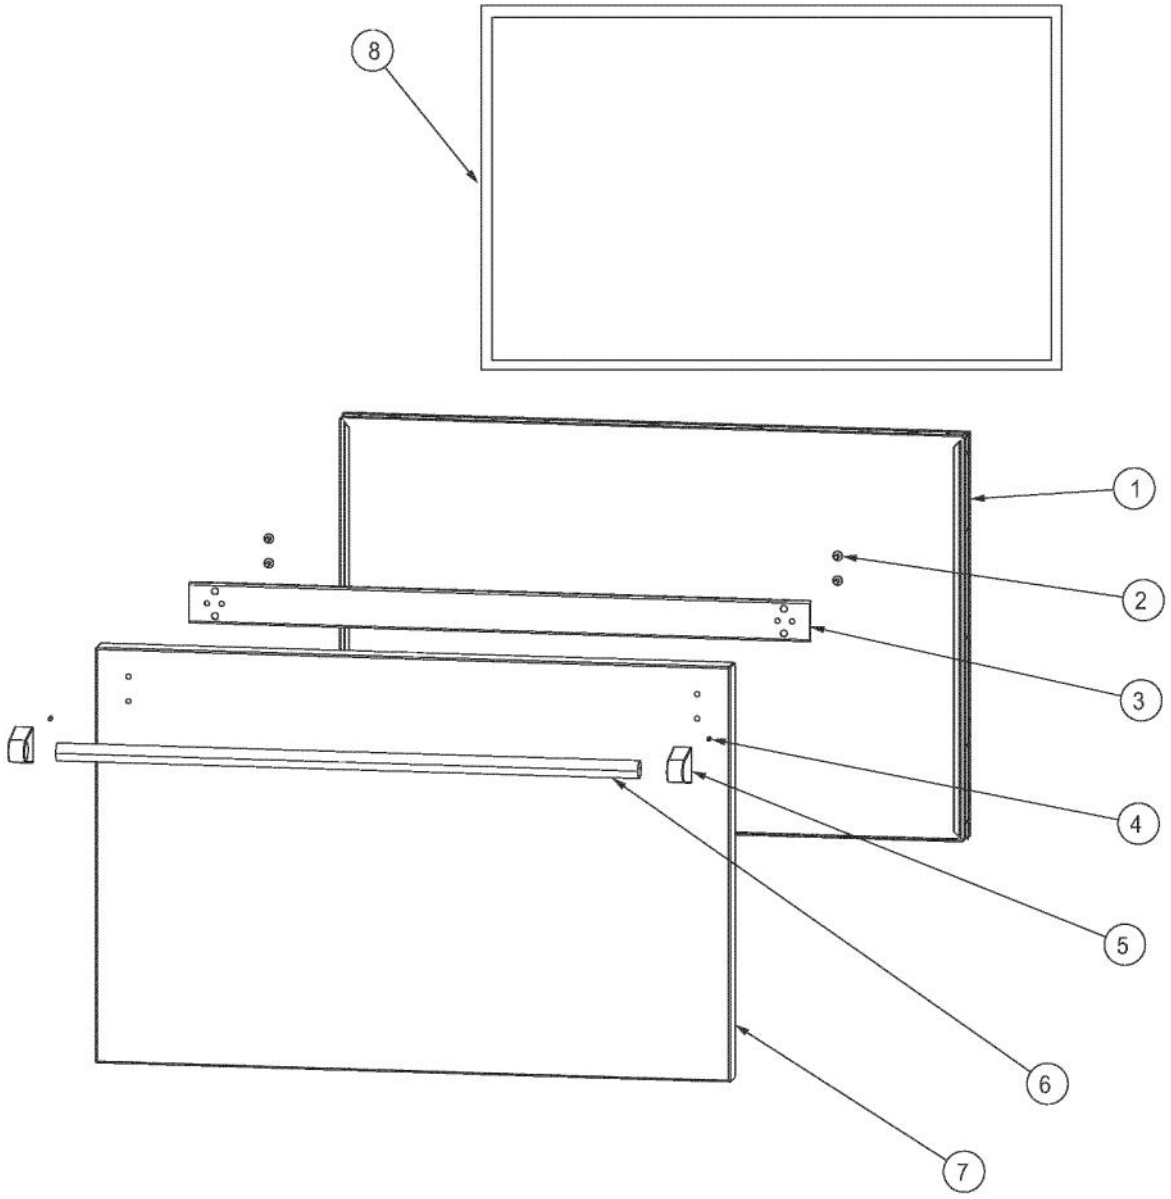

Ref #	Part Number	Qty.	Description
1	PK930256	1	LINER DOOR BTM 36 FF
2	M0204303	4	SCREW-MACH
3	014249-000	1	BRACKET, HDL, DES 36
4	000270-000	2	SET SCREW
5	000268-000	2	HANDLE END CAP ASSY
6	PE930094	1	VCBB36 HANDLE -SS (32.437)
7	011187-000	1	SKIN, DOOR, BM FZ PRO SS
7	008795-002	1	SKIN, DOOR, BM 36 PRO FZ BK
7	008795-003	1	SKIN, DOOR, BM 36 PRO FZ BT
7	008795-004	1	SKIN, DOOR, BM 36 PRO FZ SG
7	008795-005	1	SKIN, DOOR, BM 36 PRO FZ GG
7	008795-006	1	SKIN, DOOR, BM 36 PRO FZ WH
7	008795-007	1	SKIN, DOOR, BM 36 PRO FZ AL
7	008795-008	1	SKIN, DOOR, BM 36 PRO FZ BU
7	008795-009	1	SKIN, DOOR, BM 36 PRO FZ LE
7	008795-010	1	SKIN, DOOR, BM 36 PRO FZ MJ
7	008795-011	1	SKIN, DOOR, BM 36 PRO FZ FG
7	008795-012	1	SKIN, DOOR, BM 36 PRO FZ VB
7	008795-013	1	SKIN, DOOR, BM 36 PRO FZ CB
7	008795-014	1	SKIN, DOOR, BM 36 PRO FZ EP
7	008795-015	1	SKIN, DOOR, BM 36 PRO FZ PL
7	008795-016	1	SKIN, DOOR, BM 36 PRO FZ CH
7	008795-017	1	SKIN, DOOR, BM 36 PRO FZ TP
7	008795-018	1	SKIN, DOOR, BM 36 PRO FZ CW
7	008795-019	1	SKIN, DOOR, BM 36 PRO FZ OG
7	008795-020	1	SKIN, DOOR, BM 36 PRO FZ GM
7	008795-021	1	SKIN, DOOR, BM 36 PRO FZ SA
7	008795-022	1	SKIN, DOOR, BM 36 PRO FZ SE
7	008795-023	1	SKIN, DOOR, BM 36 PRO FZ IB
7	008795-024	1	SKIN, DOOR, BM 36 PRO FZ AR
7	008795-025	1	SKIN, DOOR, BM 36 PRO FZ RR
7	008795-026	1	SKIN, DOOR, BM 36 PRO FZ PM
7	008795-027	1	SKIN, DOOR, BM 36 PRO FZ MS
8	005450-000	1	GASKET,ASM,36,BM FZ