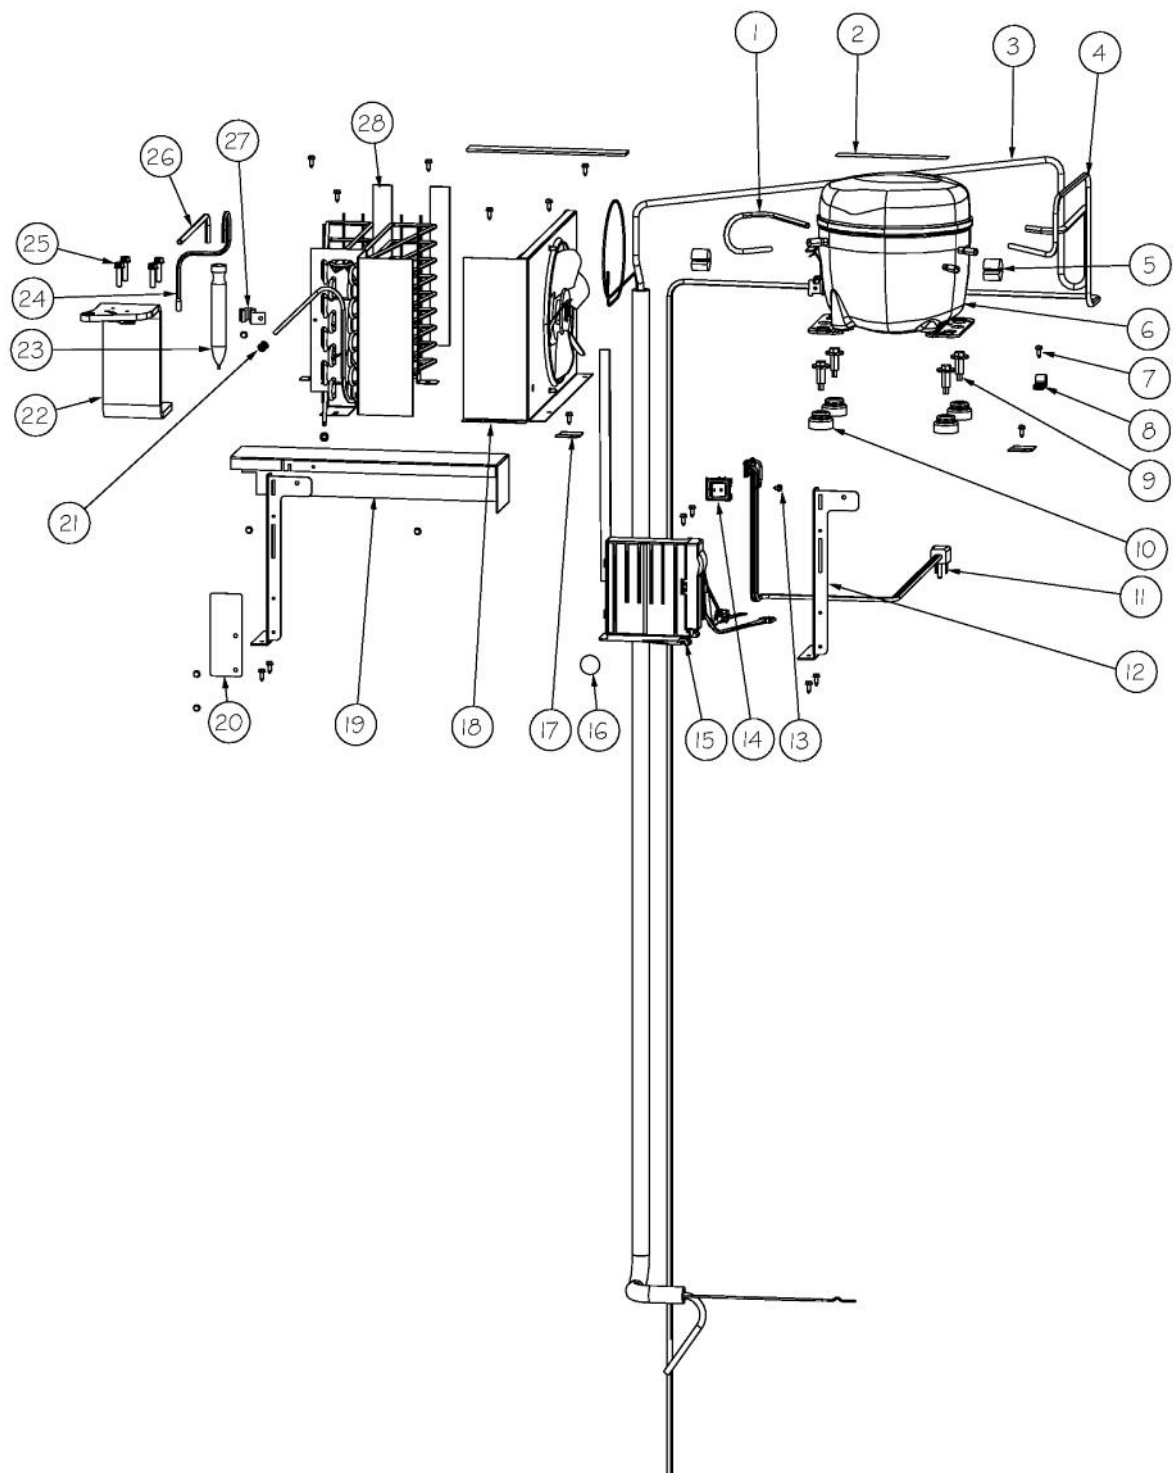

Ref #	Part Number	Qty.	Description
1	F2096507	1	TUBE-PROCESS GRN
2	C8982701	1	LABEL-COMP WARN
3	PB920154	1	HEAT EXCHANGER ASM BM 36
4	F296517	1	DISCHARGE TUBE 12414401
5	10699601	2	DAMPER-TUBING .8
6	PM010619	1	COMPRESSOR VCC
7	PD020194	20	SCREW-SM
8	PD030118	1	SCREW - SHLDR
9	M0221523	4	SCREW - SHLDR
10	10835901	4	GROMMET RUBBER V10835901
11	10916507	1	TUBE-PROCESS GRN
12	K20912569	2	BRACKET GRILLE SUPPORT
13	M0211014	1	SCREW-SM
14	PE950149	1	SWITCH POWER
15	002574-000	1	INVERTER COMPRESSOR
16	PF930682	1	LABEL WARNING INVERTER
17	K2096943	2	PANEL BRACKET
18	G5096494	1	COND. FAN ASSY
19	K20912361	1	DIVERTER AIR HI SIDE 36
20	000975-000	1	SUPPORT, FAN SWITCH
21	007407-000	2	RING,LOK, .187 DIA
22	G50914180	1	TOP HINGE ASM L 36 BM
22	G50914173	1	TOP HINGE ASM R 36 BM
23	030926-000	1	DRIER - HIGH SIDE
24	003325-000	1	TUBE DRIER COND.
25	000570-000	4	HEX SCREW
26	F2097740	1	TUBE PROCESS
27	10547001	1	CLIP-DRIER V10547001
28	A3189370	3	GASKET-FOAM VA3189370