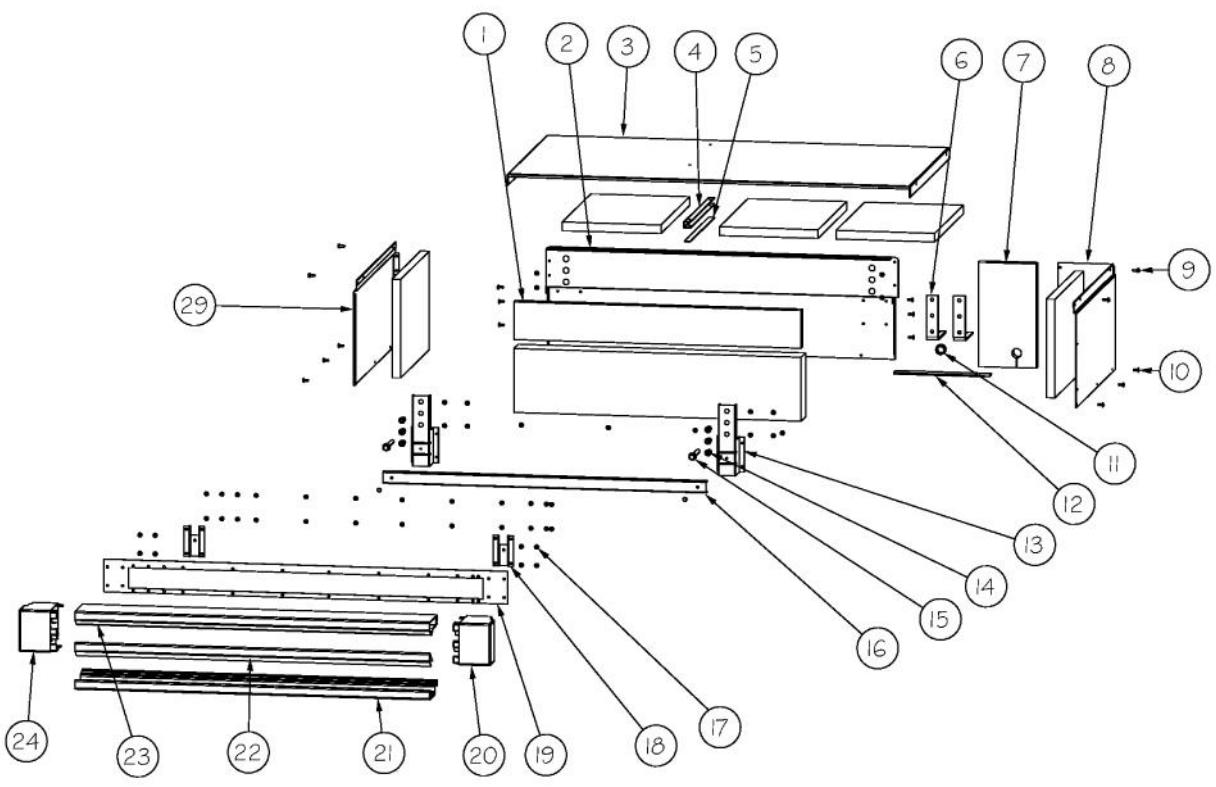

Ref #	Part Number	Qty.	Description
1	PB070358	1	INSULATION MC COVER
2	K2099933	1	MC BACK 36
3	K2099931	1	MC TOP 36
4	K2099455	1	SUPPORT MC Z
5	G5099929	1	MC COVER COMPLETE ASM
6	PK910089	2	BRACKET, ANTI - TIP
7	PB970171	1	MC INSULATION - BACK SIDE
8	K2099459	1	MC SIDE R
9	PD020194	34	SCREW-SM
10	PC040010	28	POP RIVET
11	A4554806	1	BUSHING-SNAP VA4554806
12	PF930523	2	GRILL BLADE LABEL (REFRIGERATOR)
13	K20915675	2	BRACKET PSM
14	PD040157	4	BEARING SLEEVE
15	PD020233	2	SCR LAG 5/16-9 GX 5/16X7/16 WAF IHXW 3 S ZN
16	K20915902	1	CROSSMEMBER PSM 36
17	M0253916	8	SCREW-TF
18	PK050004	2	BRACKET GRILLE
19	003257-000	1	PLATE,BACK,GRILLE
20	003260-000	1	ENDCAP,PRO,RH
21	003268-000	1	EXTRUSION,LOUVER,BOTTOM
22	003201-000	1	EXTRUSION,LOUVER,MIDDLE
23	003200-000	1	EXTRUSION,LOUVER,TOP
24	003274-000	1	ENDCAP,PRO,LH,HINGE
29	K2099460	1	MC SIDE L
NI	003258-000	1	GRILLE,ASM,36,BTM,RH
NI	003265-000	1	GRILLE,ASM,36,BTM,LH