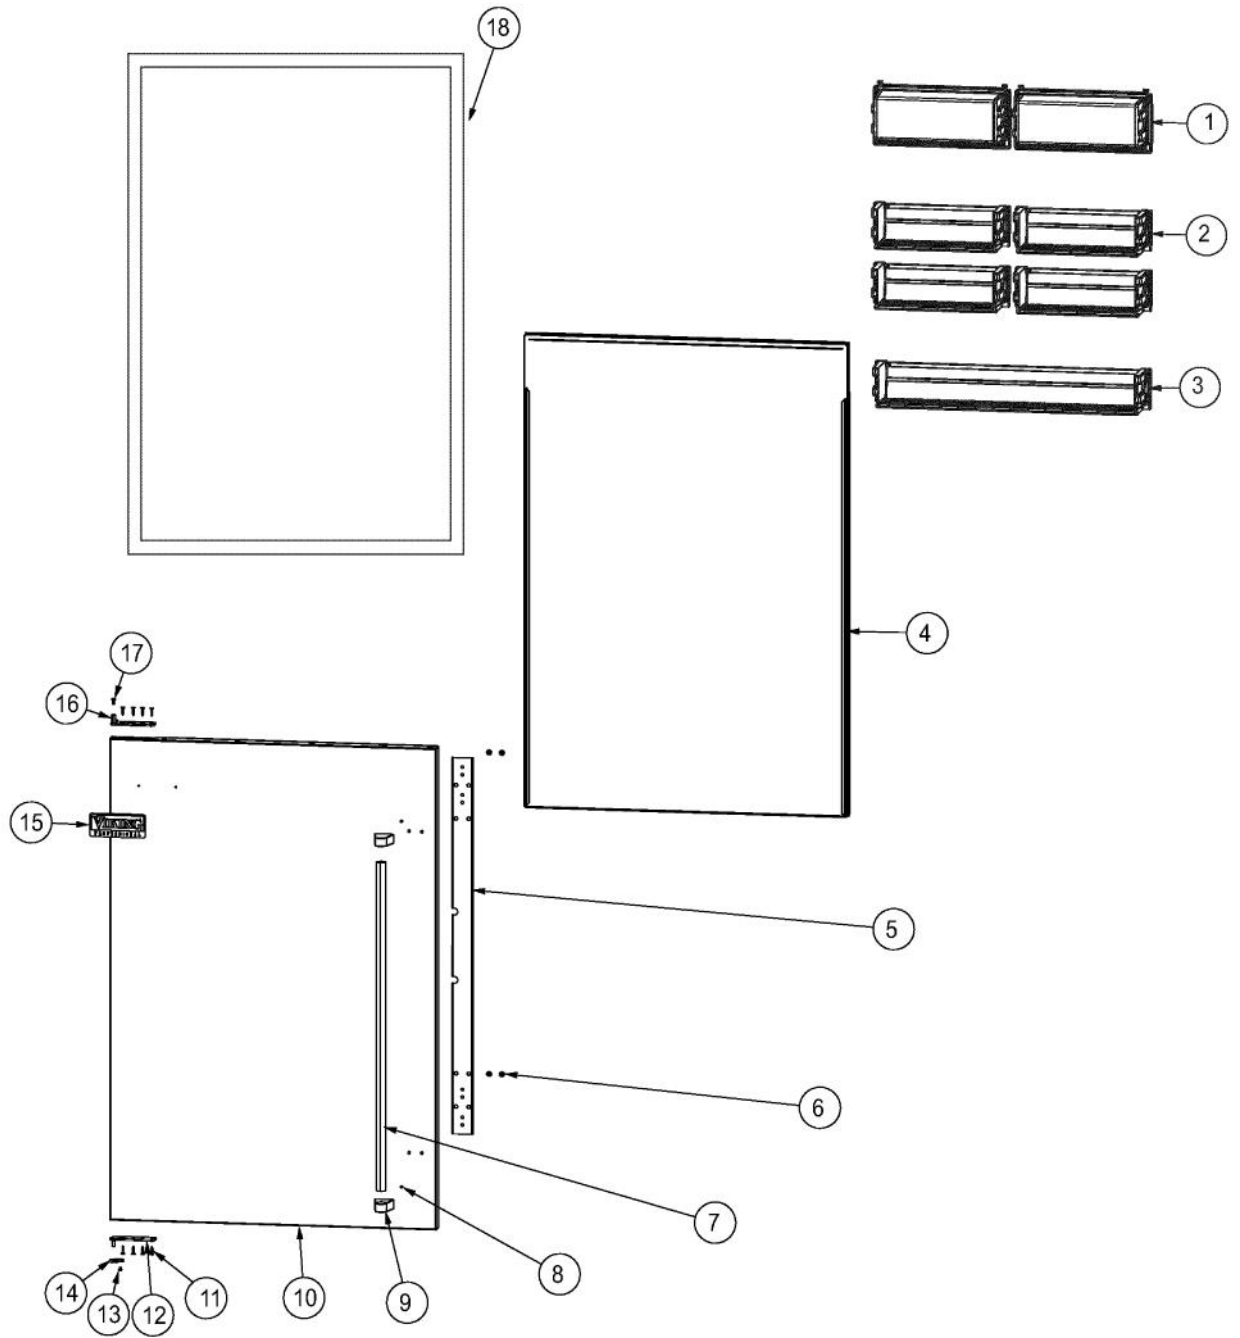

Ref #	Part Number	Qty.	Description
1	V12097404	2	DAIRY MODULE ASM
2	G5099298	4	DOOR BIN ASM FF 36 BM AND AR HALF
3	G5099297	1	DOOR BIN ASM FF 36 BM AND AR FULL
4	PK930256	1	LINER DOOR BTM 36 FF
5	K2097525	1	BRACKET - HANDLE SUPPORT BM PRO
6	M0204303	4	SCREW-MACH
7	PE030173	1	304 S.S HANDLE 35.437
8	000270-000	2	SET SCREW
9	000268-000	2	HANDLE END CAP ASSY
10	010359-000	1	SKIN, DOOR, BM FF PRO LH SS
10	010578-002	1	SKIN, DOOR, BM 36 PRO FF LH BK
10	010578-003	1	SKIN, DOOR, BM 36 PRO FF LH BT
10	010578-004	1	SKIN, DOOR, BM 36 PRO FF LH SG
10	010578-005	1	SKIN, DOOR, BM 36 PRO FF LH GG
10	010578-006	1	SKIN, DOOR, BM 36 PRO FF LH WH
10	010578-007	1	SKIN, DOOR, BM 36 PRO FF LH AL
10	010578-008	1	SKIN, DOOR, BM 36 PRO FF LH BU
10	010578-009	1	SKIN, DOOR, BM 36 PRO FF LH LE
10	010578-010	1	SKIN, DOOR, BM 36 PRO FF LH MJ
10	010578-011	1	SKIN, DOOR, BM 36 PRO FF LH FG
10	010578-012	1	SKIN, DOOR, BM 36 PRO FF LH VB
10	010578-013	1	SKIN, DOOR, BM 36 PRO FF LH CB
10	010578-014	1	SKIN, DOOR, BM 36 PRO FF LH EP
10	010578-015	1	SKIN, DOOR, BM 36 PRO FF LH PL
10	010578-016	1	SKIN, DOOR, BM 36 PRO FF LH CH
10	010578-017	1	SKIN, DOOR, BM 36 PRO FF LH TP
10	010578-018	1	SKIN, DOOR, BM 36 PRO FF LH CW
10	010578-019	1	SKIN, DOOR, BM 36 PRO FF LH OG
10	010578-020	1	SKIN, DOOR, BM 36 PRO FF LH GM
10	010578-021	1	SKIN, DOOR, BM 36 PRO FF LH SA
10	010578-022	1	SKIN, DOOR, BM 36 PRO FF LH SE
10	010578-023	1	SKIN, DOOR, BM 36 PRO FF LH IB
10	010578-024	1	SKIN, DOOR, BM 36 PRO FF LH AR
10	010578-025	1	SKIN, DOOR, BM 36 PRO FF LH RR
10	010578-026	1	SKIN, DOOR, BM 36 PRO FF LH PM
10	010578-027	1	SKIN, DOOR, BM 36 PRO FF LH MS
NI	009129-000	1	DOOR, SKIN, ASM, BM 36 PRO FF RH SS
NI	010577-002	1	SKIN, DOOR, BM 36 PRO FF RH BK
NI	010577-003	1	SKIN, DOOR, BM 36 PRO FF RH BT
NI	010577-004	1	SKIN, DOOR, BM 36 PRO FF RH SG
NI	010577-005	1	SKIN, DOOR, BM 36 PRO FF RH GG
NI	010577-006	1	SKIN, DOOR, BM 36 PRO FF RH WH
NI	010577-007	1	SKIN, DOOR, BM 36 PRO FF RH AL
NI	010577-008	1	SKIN, DOOR, BM 36 PRO FF RH BU
NI	010577-009	1	SKIN, DOOR, BM 36 PRO FF RH LE
NI	010577-010	1	SKIN, DOOR, BM 36 PRO FF RH MJ
NI	010577-011	1	SKIN, DOOR, BM 36 PRO FF RH FG
NI	010577-012	1	SKIN, DOOR, BM 36 PRO FF RH VB
NI	010577-013	1	SKIN, DOOR, BM 36 PRO FF RH CB
NI	010577-014	1	SKIN, DOOR, BM 36 PRO FF RH EP
NI	010577-015	1	SKIN, DOOR, BM 36 PRO FF RH PL
NI	010577-016	1	SKIN, DOOR, BM 36 PRO FF RH CH
NI	010577-017	1	SKIN, DOOR, BM 36 PRO FF RH TP
NI	010577-018	1	SKIN, DOOR, BM 36 PRO FF RH CW
NI	010577-019	1	SKIN, DOOR, BM 36 PRO FF RH OG
NI	010577-020	1	SKIN, DOOR, BM 36 PRO FF RH GM
NI	010577-021	1	SKIN, DOOR, BM 36 PRO FF RH SA
NI	010577-022	1	SKIN, DOOR, BM 36 PRO FF RH SE
NI	010577-023	1	SKIN, DOOR, BM 36 PRO FF RH IB
NI	010577-024	1	SKIN, DOOR, BM 36 PRO FF RH AR