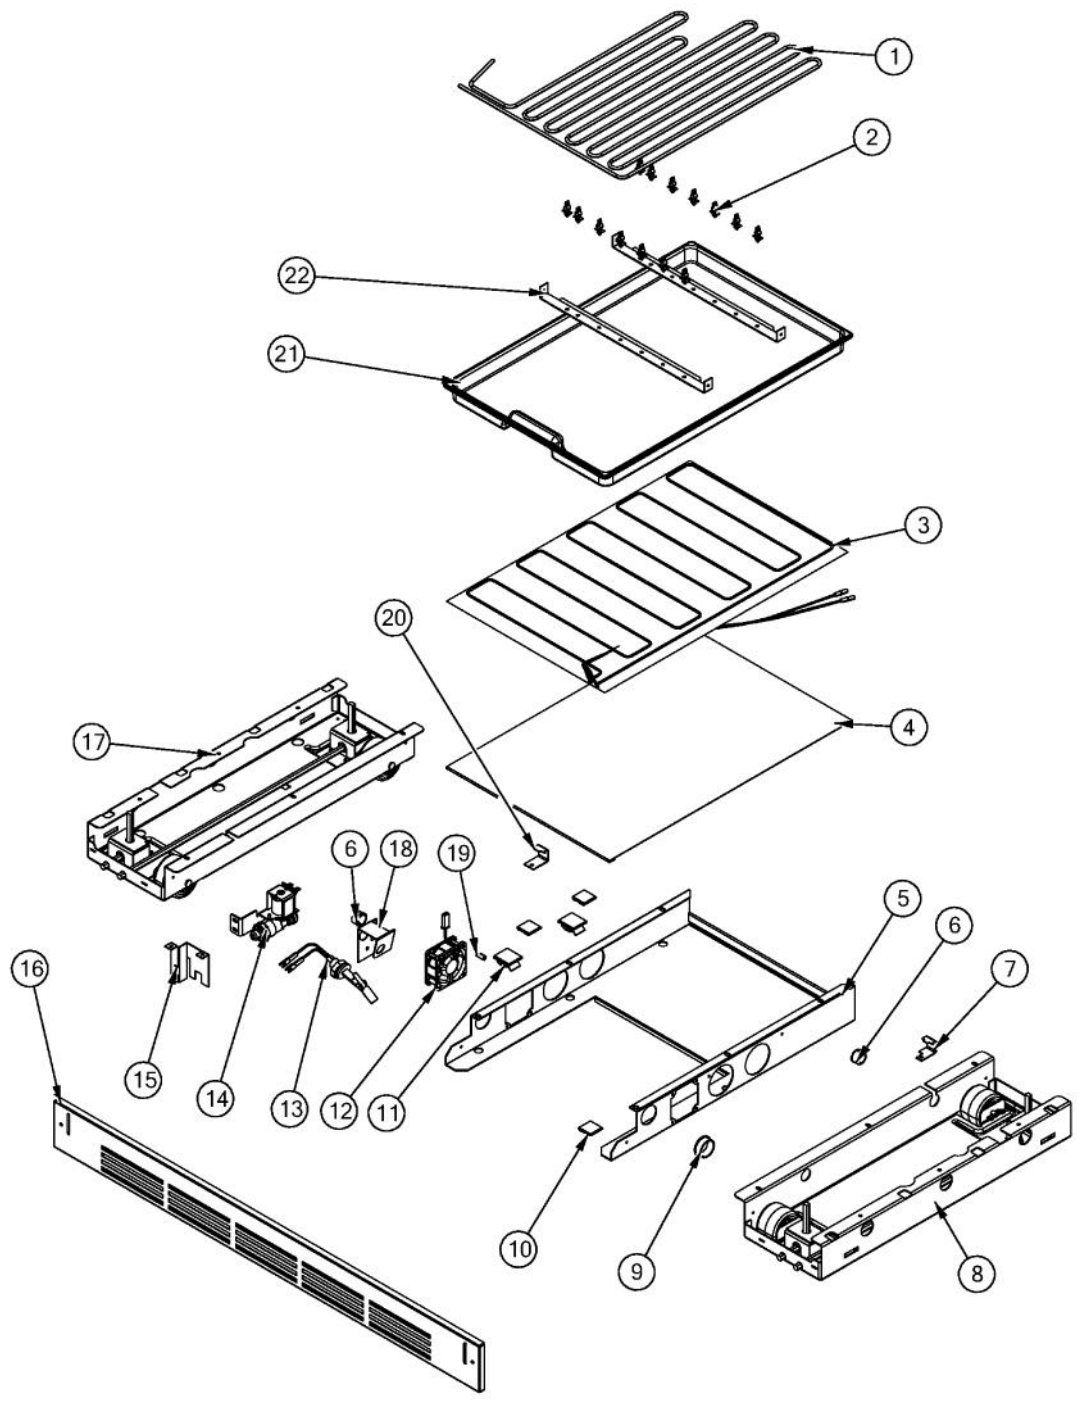

Ref #	Part Number	Qty.	Description
1	F20915696	1	SERPENTINE CONDENSER DRAIN
2	PD030146	13	STAND OFF LOCK CLIP
3	PE070707	1	PAN HEATER
4	L20914124WH	1	TRAY PAN HEATER
5	K20915952	1	SHIELD BOTTOM DRAIN
6	A4554806	2	BUSHING-SNAP VA4554806
7	K2098096	1	BRKT GRILLE SUPPORT
8	PM910398	1	LEVELER ASSEMBLY - R
9	A4554817	1	BUSHING-SNAP VA4554817
10	M0104106	3	CLIP-CORD VM0104106
11	M0104102	1	CLIP-CORD RED
12	004551-000	1	AXIAL FAN
13	PE050248	1	FLOAT SWITCH HORIZONTAL
14	PA970012	1	SINGLE WATER VALVE
15	K20913788	1	BRKT VALVE H2O SINGLE
16	G50915600	1	GRILLE TOE ASM BM 36
17	PM910399	1	LEVELER MODULE L
18	B20915627	1	BRACKET HORIZ FLOAT SWITCH
19	011332-000	2	SPACER,NYL
20	K2098044	1	BRKT GRILLE SUPPORT
21	PK930348	1	PAN DRAIN
22	K20913040	2	BRACKET, CONDENSATE SUPPORT