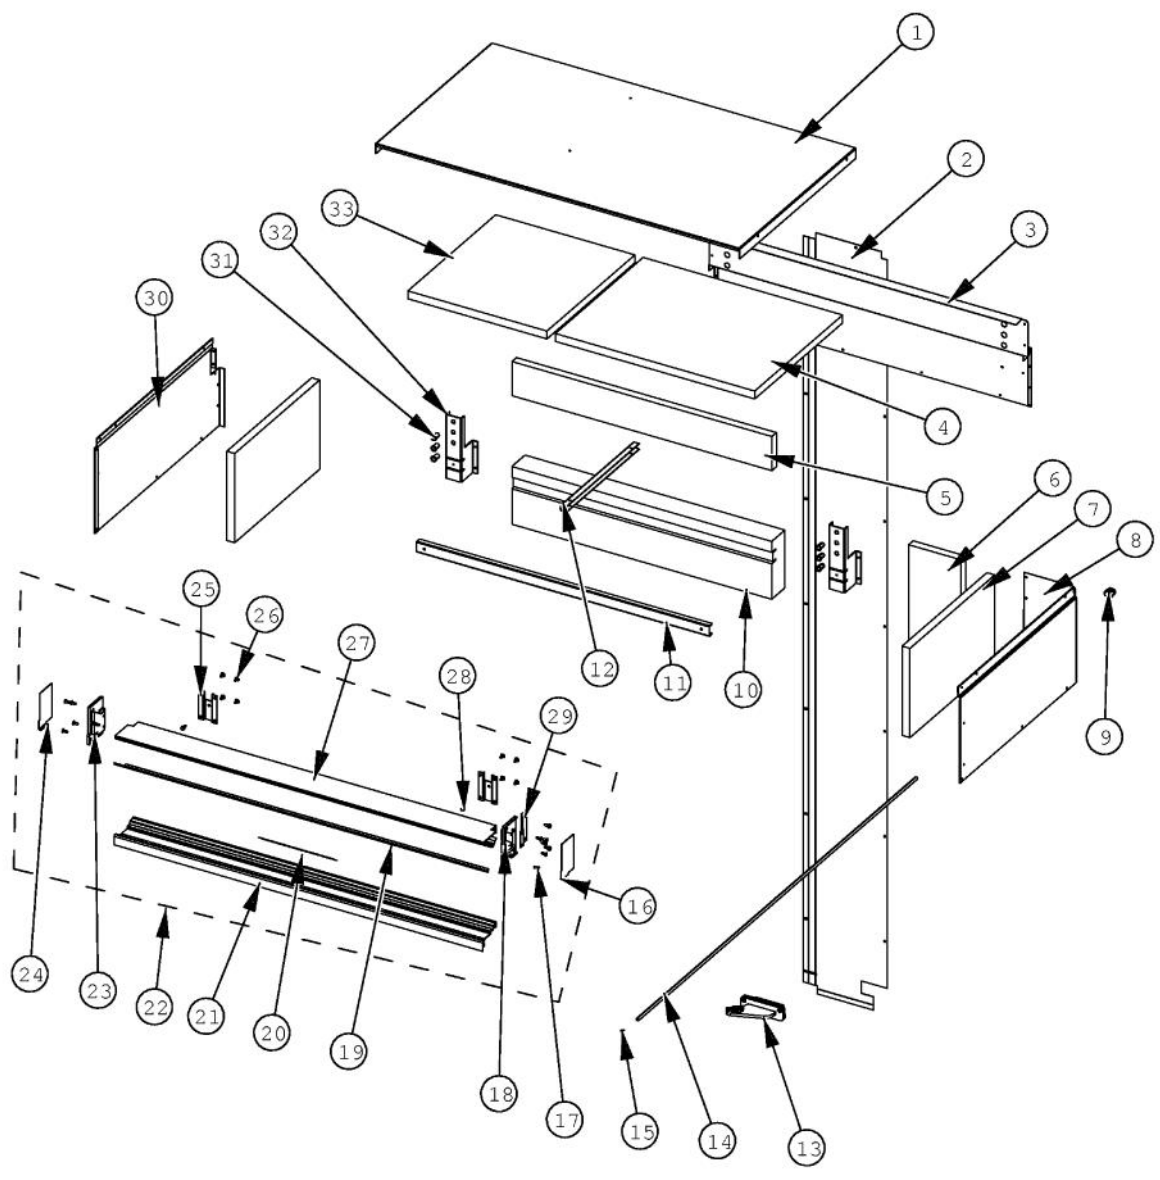

Ref #	Part Number	Qty.	Description
1	K2099931	1	MC TOP 36
2	K20913041	1	COVER, HEAT, EXCHANGE
3	K2099933	1	MC BACK 36
4	015026-000	1	INSULATION,FOAM,MC TOP RIGHT 36
5	PB070358	1	INSULATION MC COVER
6	007341-000	1	INSL, MC, BACK SIDE
7	PB070355	2	INSULATION MC COVER
8	004614-000	1	MC SIDE R
9	003104-000	1	BUSHING,STRN,RLF
10	PB070359	1	INSULATION MC COVER
11	K20915902	1	CROSSMEMBER PSM 36
12	K2099455	1	SUPPORT MC Z
13	PC020250	1	HINGE ASM, LOWER, BM, RH (PRO/DES)
14	PB020305	1	PLASTIC TUBING-IM WATERLINE BM
15	12115101	1	CLAMP-TUBE V12115101
16	033729-000	1	ENDCAP, GRILLE, R, HINGE
17	M0215318	22	SCREW-SM
18	PM910348	1	ENP CAP GRILLE R
19	PM910429	1	GRILLE LOUVER MID AF AR 36 DES FOL
20	PF930523	2	GRILL BLADE LABEL (REFRIGERATOR)
21	016189-000	1	GRILLE LOWER 36 BM RH
22	034226-000	1	GRILLE, ASM, 36 BTM PRO, RH
23	PM910349	1	END CAP GRILLE L
24	033707-000	1	ENDCAP, GRILLE, L, NO HINGE
25	PK050004	2	BRACKET GRILLE
26	M0224128	8	SCREW-SM
27	016205-000	1	GRILLE LOUVER UPPER AF AR 36 DES FOL
28	PD020194	4	SCREW-SM
29	K2099470	1	BRACKET GRILLE SUPPORT R
30	K2099460	1	MC SIDE L
31	PD040157	6	BEARING SLEEVE
32	K20915675	2	BRACKET PSM
33	015022-000	1	INSULATION,FOAM,MC TOP LEFT 36