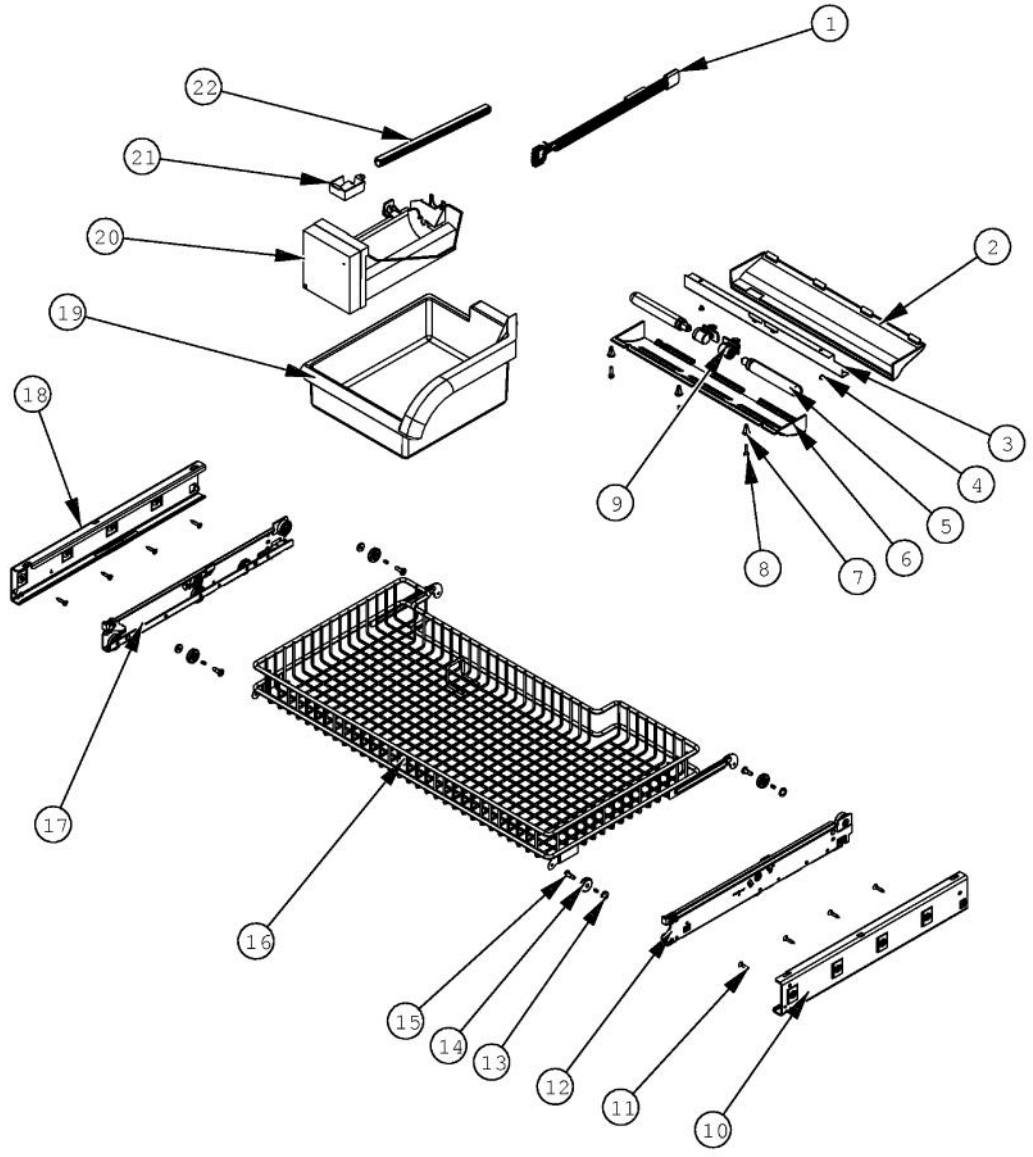

# VIKING VCBB5361R Owner's Manual

**[Shop genuine replacement parts for VIKING  
VCBB5361R](#)**

**[Find Your VIKING Refrigerator Parts - Select From 341 Models](#)**

----- Manual continues below -----

Ref #	Part Number	Qty.	Description
1	014399-000	1	TAPE, FOAM, DBL SIDED
2	010093-000	1	PLASMA CLUSTER
3	012943-000	1	HOUSING,PCI, BM
4	PB970138	1	INSULATION THERMISTOR BM 36 FF
5	C8983701	1	THERMISTOR
6	12404901	1	GASKET-THERM V12404901
7	L20910705	1	BRACKET LIGHT AR 36
8	PE950125	4	LIGHT SOCKET
9	004528-000	4	LAMP, 40 WATT BLUE LIGHT
10	020122-000	1	COVER,LT,AF/AR/BM 36
11	020123-000	1	COVER LIGHT ASM AF/AR/BM 36
12	007302-000	1	BRACKET,FAN
13	004551-000	1	AXIAL FAN
14	12067401	1	FAN COVER
15	12071501	1	LADDER-CTR CANT V12071501
16	12070201	1	CAP-R FAN COVER V12070201
17	PM910227	1	LADDER RS REF
18	PM910351	4	SHELF ASM GLASS BM 36 FF
19	G50911908	1	SHELF & SLIDE ASM AR 36
20	012396-000	2	DRAWER,PRODUCE,ASM AR 36
21	PK930388	1	DUCT, MEATSAVOR REAR BM 36
22	PK930169	1	DUCT MEAT SAVOR SXS 42/48 R
23	PK930168	1	DIAL CONTROL MEAT SAVOR
24	PK930172	1	COVER CONTROL MEAT SAVOR
25	PK930283	1	DUCT MEATSAVOR SPACER
26	PK930173	1	SUPPORT SLIDE MEAT SAVOR SXS 42/48 R
27	PM910287	1	SLIDE MEAT SAVOR R
28	PK930175	1	SUPPORT DRAWER MEAT SAVOR SXS 42/48 R
29	PK930176	1	SUPPORT DRAWER MEAT SAVOR 42/48 L
30	PM910288	1	SLIDE MEAT SAVOR L
31	PK930278	1	DRAWER MEAT SAVOR AR BM 36
32	020107-000	1	MEAT SAVOR LID/DOOR 36AR/BM36
33	PK930284	1	DUCT MEATSAVOR LEFT
34	PK930286	1	SHELF MEATSAVOR AR/BM 36
35	PK020079	1	LADDER FF L SXS 42D/48D
36	12070202	1	CAP-L FAN COVER V12070202
NI	013397-000	12	1 PAINTED LADDER SCREW