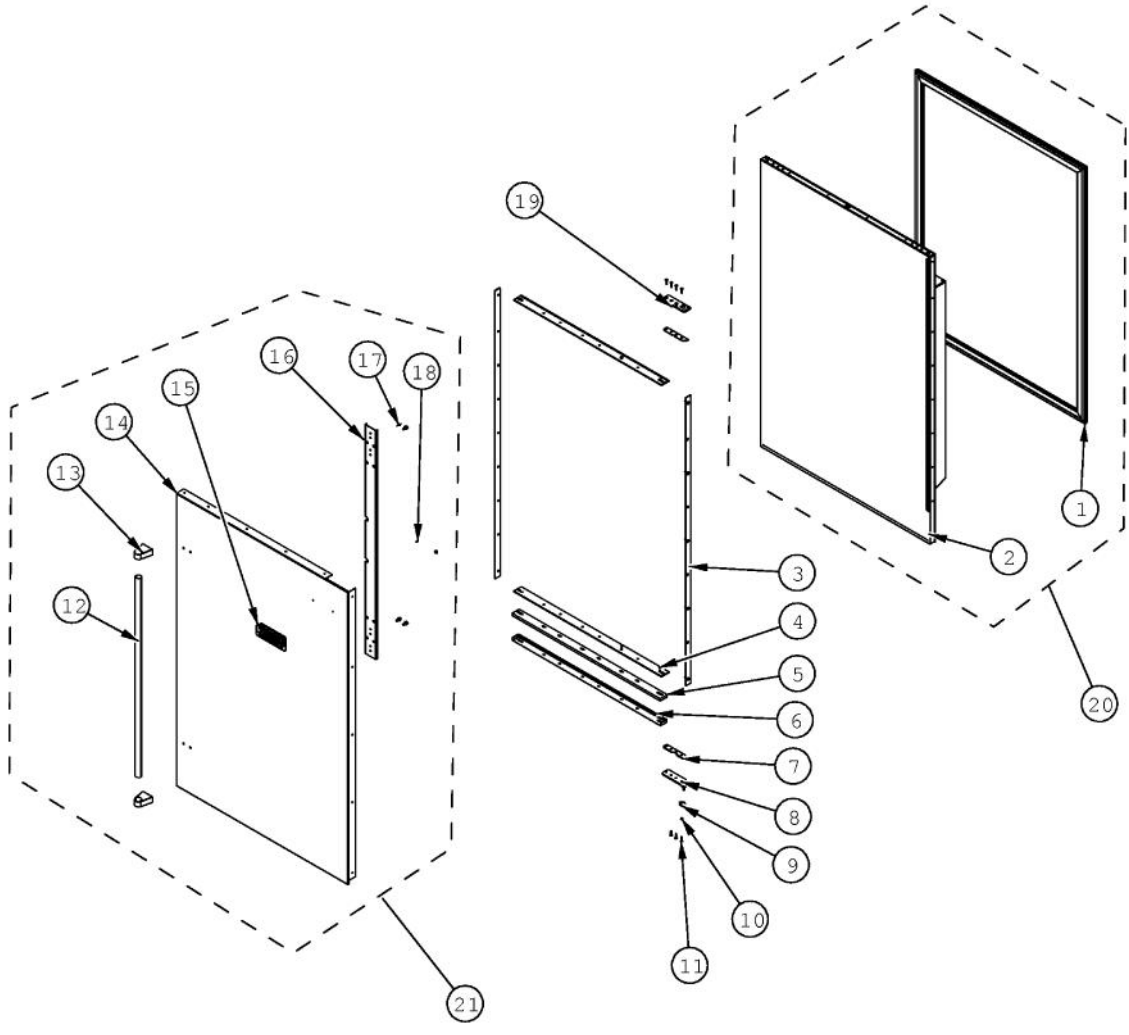

Ref #	Part Number	Qty.	Description
1	005449-000	1	GASKET, ASM, 36, FF
2	007569-000	1	DOOR FOAM ASM 36 BM FF
3	014580-000	2	SPACER, TRIM, BM
4	PK030554	2	TRIM DOOR BULLNOSE 36 TOP/BOT
5	010839-000	1	BLOCK, FOAM, DES, PROI
6	011101-000	1	DOOR, SKIN, EXT INSR
7	PD040162	2	SPACER-DOOR HINGE
8	PC020282	1	PIVOT PL ASM RH LW PRO/DES
9	PC020296	1	CAM DOOR CLOSURE TOP BLACK
10	PD020187	1	SCR 8-32 MCH HXWS 1/4 S ZN
11	PD920174	8	10-32 TORX HEAD SCREW
12	PE030173	1	304 S.S HANDLE 35.437
13	000268-000	2	HANDLE END CAP ASSY
13	000268-100	2	HANDLE ENDCAP BRASS
14	010738-000	1	SKIN, DOOR, BM FF PROI RH SS
14	037416-002	1	SKIN, DOOR, BM 36 PRO FF RH BK
14	037416-003	1	SKIN, DOOR, BM 36 PRO FF RH BT
14	037416-004	1	SKIN, DOOR, BM 36 PRO FF RH SG
14	037416-005	1	SKIN, DOOR, BM 36 PRO FF RH GG
14	037416-006	1	SKIN, DOOR, BM 36 PRO FF RH WH
14	037416-007	1	SKIN, DOOR, BM 36 PRO FF RH AL
14	037416-008	1	SKIN, DOOR, BM 36 PRO FF RH BU
14	037416-009	1	SKIN, DOOR, BM 36 PRO FF RH LE
14	037416-010	1	SKIN, DOOR, BM 36 PRO FF RH MJ
14	037416-011	1	SKIN, DOOR, BM 36 PRO FF RH FG
14	037416-012	1	SKIN, DOOR, BM 36 PRO FF RH VB
14	037416-013	1	SKIN, DOOR, BM 36 PRO FF RH CB
14	037416-014	1	SKIN, DOOR, BM 36 PRO FF RH EP
14	037416-015	1	SKIN, DOOR, BM 36 PRO FF RH PL
14	037416-016	1	SKIN, DOOR, BM 36 PRO FF RH CH
14	037416-017	1	SKIN, DOOR, BM 36 PRO FF RH TP
14	037416-018	1	SKIN, DOOR, BM 36 PRO FF RH CW
14	037416-021	1	SKIN, DOOR, BM 36 PRO FF RH SA
14	037416-022	1	SKIN, DOOR, BM 36 PRO FF RH SE
14	037416-023	1	SKIN, DOOR, BM 36 PRO FF RH IB
14	037416-024	1	SKIN, DOOR, BM 36 PRO FF RH AR
14	037416-025	1	SKIN, DOOR, BM 36 PRO FF RH RR
14	037416-051	1	SKIN, DOOR, BM 36 PRO FF RH CN
14	037416-052	1	SKIN, DOOR, BM 36 PRO FF RH DJ
14	037416-053	1	SKIN, DOOR, BM 36 PRO FF RH KB
14	037416-054	1	SKIN, DOOR, BM 36 PRO FF RH WS
15	PE010030	1	LOGO, 6, PRO, BK
15	PE010068	1	LOGO, 6, PRO, BK/BR
16	K2097525	1	BRACKET - HANDLE SUPPORT BM PRO
17	M0204303	4	SCREW-MACH
18	PD030006	2	CAPPED WASHER PAL NUT
19	PC020280	1	PIVOT PL ASM RH UP PRO/DES
19	042382-000	1	RH, BM 4 HOLE PIVOT PLATE KIT (MANUFACTURED BETWEEN 4/10/2006 THRU 8/10/12)
20	007572-000	1	DOOR ASM, FF 36 BM W/GASKET
21	010498-000	1	SKIN, ASM, BM 36 FF PRO RH SS
21	009794-002	1	SKIN, ASM, BM 36 FF PRO RH BK
21	009794-003	1	SKIN, ASM, BM 36 FF PRO RH BT
21	009794-004	1	SKIN, ASM, BM 36 FF PRO RH SG
21	009794-005	1	SKIN, ASM, BM 36 FF PRO RH GG
21	009794-006	1	SKIN, ASM, BM 36 FF PRO RH WH
21	009794-007	1	SKIN, ASM, BM 36 FF PRO RH AL
21	009794-008	1	SKIN, ASM, BM 36 FF PRO RH BU
21	009794-009	1	SKIN, ASM, BM 36 FF PRO RH LE
21	009794-010	1	SKIN, ASM, BM 36 FF PRO RH MJ