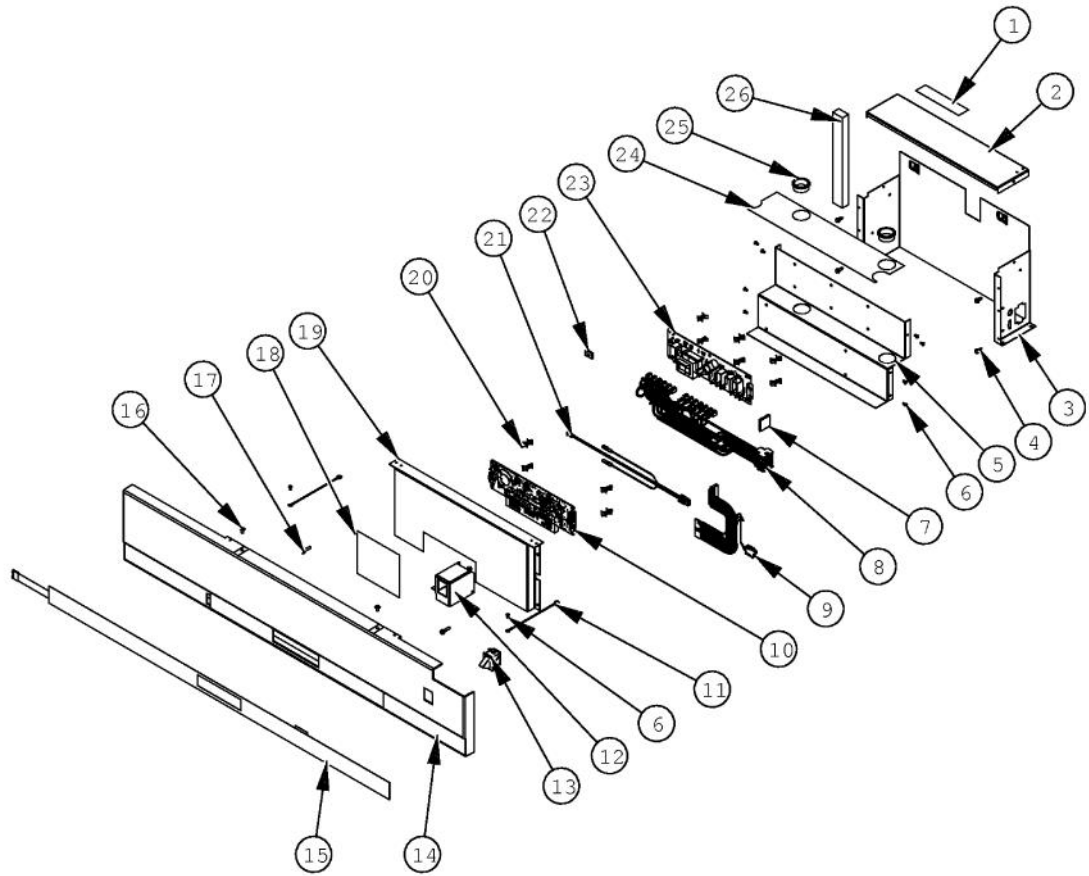

Ref #	Part Number	Qty.	Description
1	PF930487	1	TECH LITERATURE LABEL - 2
2	K20915000	1	CONTROL BOX TOP
3	016928-000	1	CONTROL BOX
4	PD020194	30	SCREW-SM
5	019993-000	1	BRACKET - PC
6	PC040010	10	POP RIVET
7	M0104106	1	CLIP-CORD VM0104106
8	PE970609	1	HARNESS CONTROL BOARD
9	PE970464	1	HARNESS LOW VOLT
10	017695-000	1	BOARD LOW VOLTAGE
11	12064001	2	SUPP-CONT PANEL
12	025433-000	1	BRACKET,SW,POWER
13	PE950121	1	SWITCH
14	016507-000	1	PANEL CONTROL BM 36 RH
15	016269-000	1	OVERLAY SWITCH BTM 36
16	M0224128	2	SCREW-SM
17	M0238846	2	SCREW-SHLDR
18	PF930672	2	LABEL DC COMPRESSOR
19	016930-000	1	CONTROL BOX FRONT
20	M0585504	10	SUPPORT
21	015365-000	1	HARNESS HIGH VOLT
22	M0288120	1	NUT-SPEED, VM0288120
23	005319-000	1	POWER CONTROL BOARD ASM
24	005396-000	1	FILM,PROTECTIVE
25	A4554817	2	BUSHING-SNAP VA4554817
26	A3030361	1	GASKET, RED