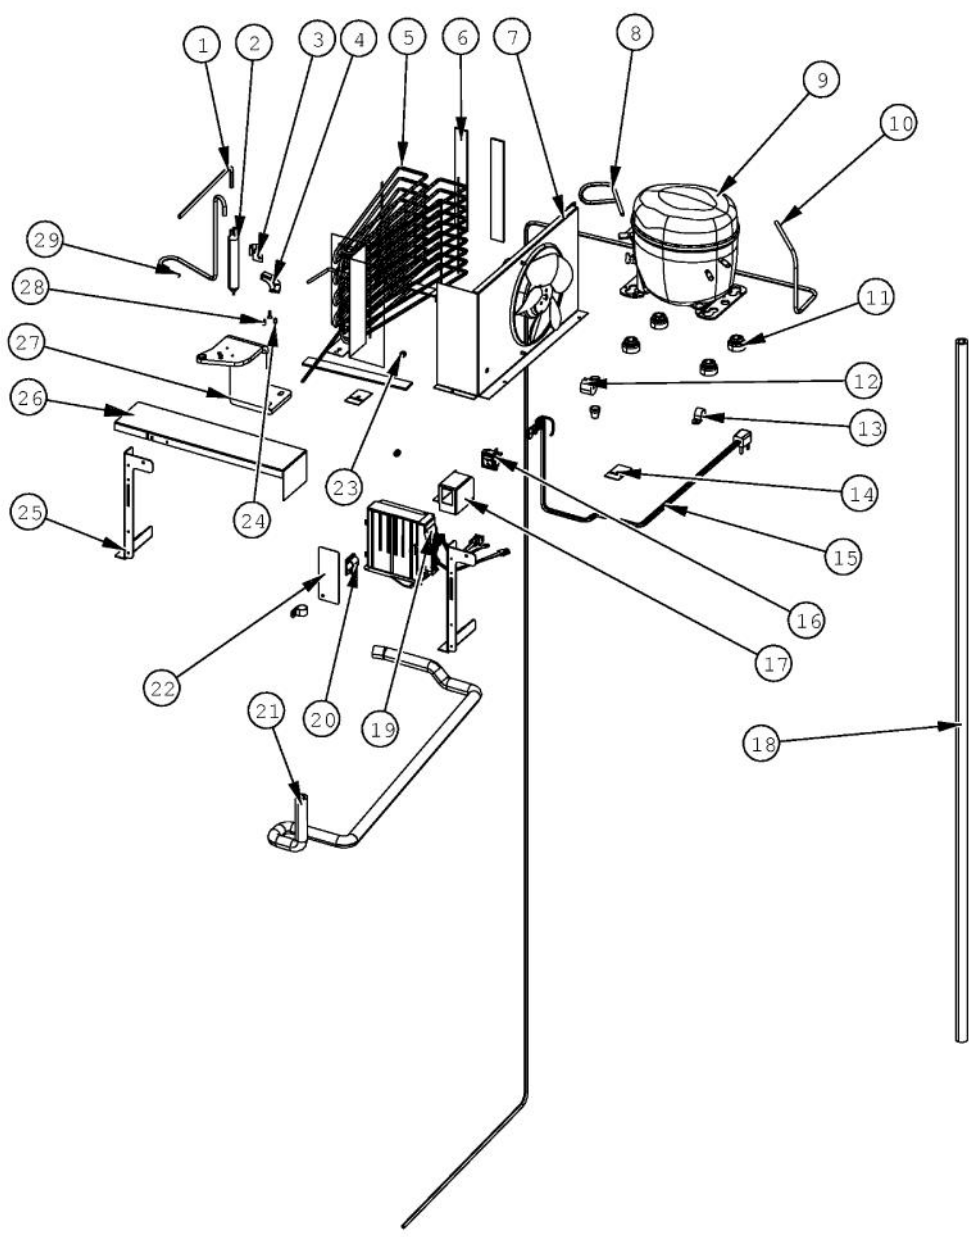

Ref #	Part Number	Qty.	Description
1	F2097740	1	TUBE PROCESS
2	030926-000	1	DRIER - HIGH SIDE
3	10547001	1	CLIP-DRIER V10547001
4	PK030477	1	RETAINER DOOR PIVOT
5	PB920171	1	CONDENSER ASM
6	A3189370	3	GASKET-FOAM VA3189370
7	G5096494	1	COND. FAN ASSY
8	F2096507	1	TUBE-PROCESS GRN
9	PM010619	1	COMPRESSOR VCC
10	F2096517	1	DISCHARGE TUBE
11	10835901	4	GROMMET RUBBER V10835901
12	10699601	2	DAMPER-TUBING .8
13	023823-000	1	CLIP,TUBE
14	K2096943	2	PANEL BRACKET
15	10916507	1	TUBE-PROCESS GRN
16	PE950149	1	SWITCH POWER
17	025433-000	1	BRACKET,SW,POWER
18	PB970189	1	INSULATION TUBING 70.000
19	011666-000	1	INVERTER CMPRESSOR
20	M0104102	1	CLIP-CORD RED
21	PB970188	1	INSULATION TUBING 45.000
22	000975-000	1	SUPPORT, FAN SWITCH
23	007407-000	2	RING,LOK, .187 DIA
24	PD020226	2	SCREW FHP 8-32 X .500 SS BO
25	014190-000	2	BRACKET GRILLE SUPPORT
26	K20912361	1	DIVERTER AIR HI SIDE 36
27	G50914180	1	TOP HINGE ASM L 36 BM
28	PC020242	1	SCR HEX SCKT SET .3125-18 CUP PT .375 LG
29	003325-000	1	TUBE DRIER COND.