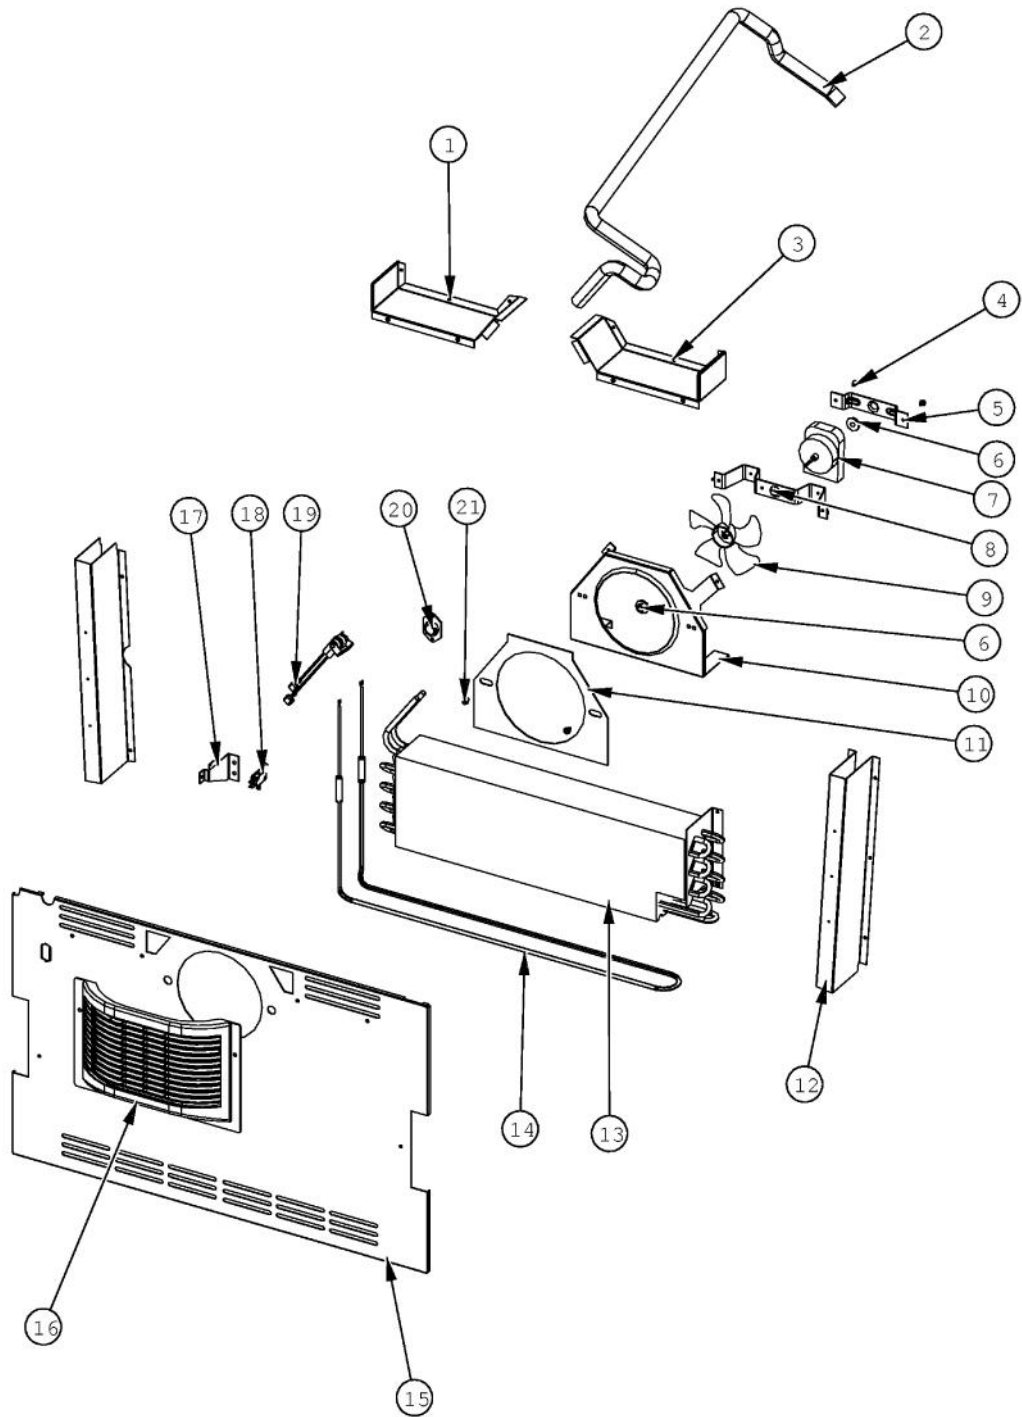

Ref #	Part Number	Qty.	Description
1	K2097168	1	BRKT DIVIDER L
2	PB970188	1	INSULATION TUBING 45.000
3	K2097169	1	BRKT DIVIDER R
4	PD020193	2	SCR 8-18 X 3/8
5	L21910017	1	BRACKET FAN EVAP
6	A1017202	2	GROMMET-FAN VA1017202
7	PE950153	1	MOTOR EVAP FAN
8	10656101	1	BRKT-MTR UP STEEL V1065601Q
9	12059901	1	FAN-EVAP/5.250 V12059901
10	PM910168	1	SHROUD EVAP FAN BM
11	12102401	1	GSKT-EVAP FAN SHRD V12102401
12	K2097172	2	RETURN AIR CHANNEL
13	PM910178	1	BOTTOM MOUNT EVAP
14	PJ910030	1	BOTTOM MOUNT EVAP HEATER
15	000247-000	1	COVER, EVAP, BM
16	12063301	1	FREEZER FAN COVER
17	K2098398	1	36 BM SWITCH MOUNTING BRKT
18	003471-000	1	SWITCH SNAP-ACTION BM 36
19	PB910259	1	THERMOSTAT DEFROST TERMINATOR
20	C8983701	1	THERMISTOR
21	PD020038	2	SCREW-NO.10 X 3/8 HEX WH.HD.T(F)GREEN
NI	031006-000	1	HEAT EXCHANGER ASM BM 36