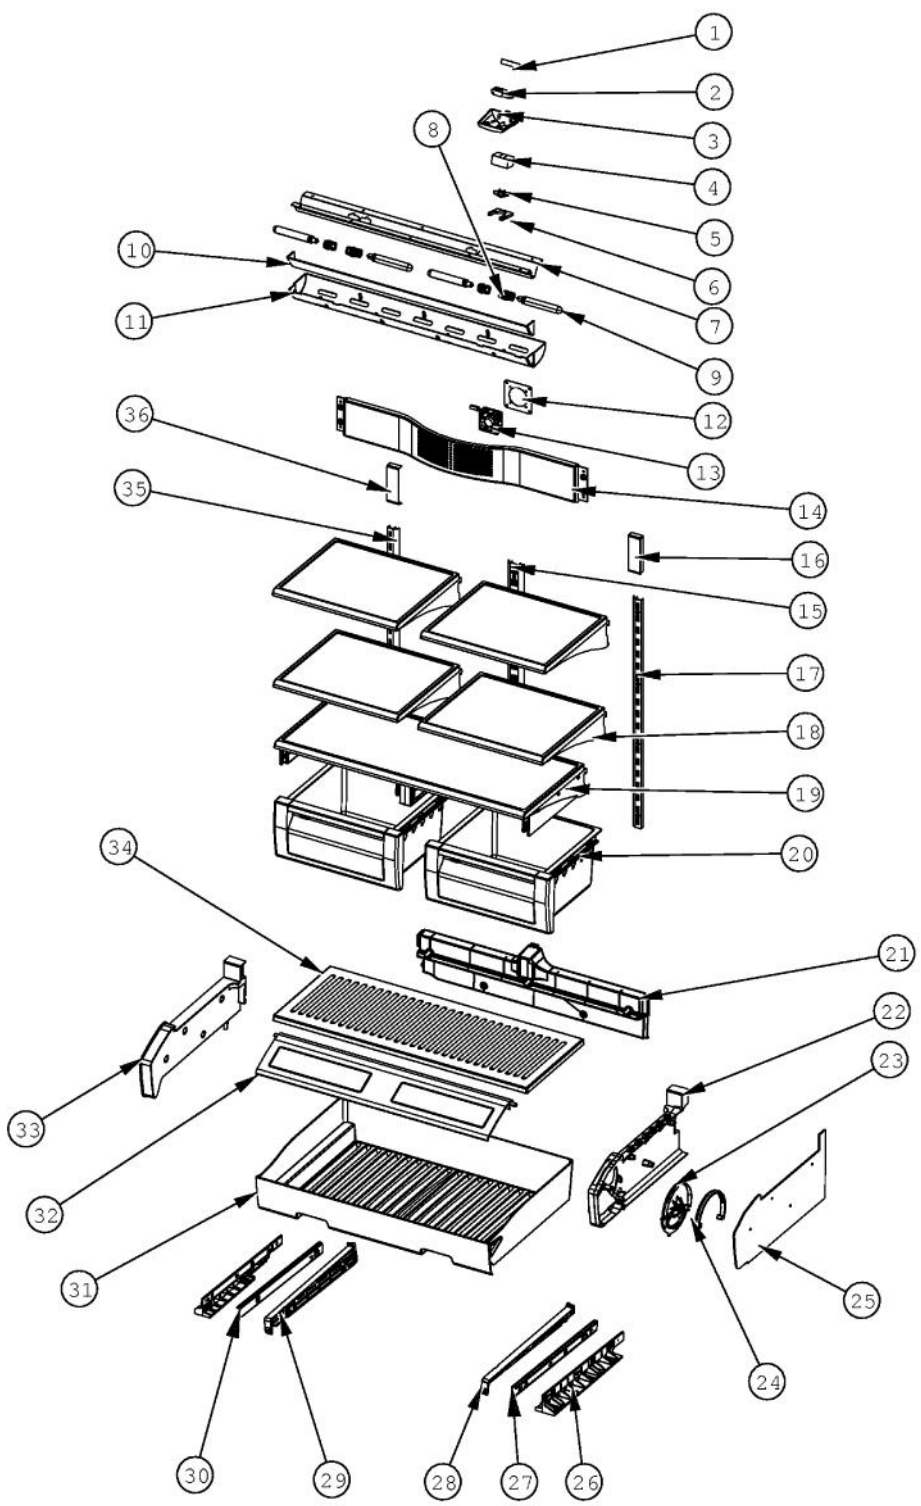

# VIKING VCBB5361R Owner's Manual

**[Shop genuine replacement parts for VIKING  
VCBB5361R](#)**

**[Find Your VIKING Refrigerator Parts - Select From 341 Models](#)**

----- Manual continues below -----

Ref #	Part Number	Qty.	Description
1	014399-000	1	TAPE, FOAM, DBL SIDED
2	010093-000	1	PLASMA CLUSTER
3	012943-000	1	HOUSING,PCI, BM
4	PB970138	1	INSULATION THERMISTOR BM 36 FF
5	C8983701	1	THERMISTOR
6	12404901	1	GASKET-THERM V12404901
7	L20910705	1	BRACKET LIGHT AR 36
8	PE950125	4	LIGHT SOCKET
9	004528-000	4	LAMP, 40 WATT BLUE LIGHT
10	020122-000	1	COVER,LT,AF/AR/BM 36
11	020123-000	1	COVER LIGHT ASM AF/AR/BM 36
12	007302-000	1	BRACKET,FAN
13	004551-000	1	AXIAL FAN
14	12067401	1	FAN COVER
15	12071501	1	LADDER-CTR CANT V12071501
16	12070201	1	CAP-R FAN COVER V12070201
17	PM910227	1	LADDER RS REF
18	PM910351	4	SHELF ASM GLASS BM 36 FF
19	G50911908	1	SHELF & SLIDE ASM AR 36
20	012396-000	2	DRAWER,PRODUCE,ASM AR 36
21	PK930388	1	DUCT, MEATSAVOR REAR BM 36
22	PK930169	1	DUCT MEAT SAVOR SXS 42/48 R
23	PK930168	1	DIAL CONTROL MEAT SAVOR
24	PK930172	1	COVER CONTROL MEAT SAVOR
25	PK930283	1	DUCT MEATSAVOR SPACER
26	PK930173	1	SUPPORT SLIDE MEAT SAVOR SXS 42/48 R
27	PM910287	1	SLIDE MEAT SAVOR R
28	PK930175	1	SUPPORT DRAWER MEAT SAVOR SXS 42/48 R
29	PK930176	1	SUPPORT DRAWER MEAT SAVOR 42/48 L
30	PM910288	1	SLIDE MEAT SAVOR L
31	PK930278	1	DRAWER MEAT SAVOR AR BM 36
32	020107-000	1	MEAT SAVOR LID/DOOR 36AR/BM36
33	PK930284	1	DUCT MEATSAVOR LEFT
34	PK930286	1	SHELF MEATSAVOR AR/BM 36
35	PK020079	1	LADDER FF L SXS 42D/48D
36	12070202	1	CAP-L FAN COVER V12070202
NI	013397-000	12	1 PAINTED LADDER SCREW