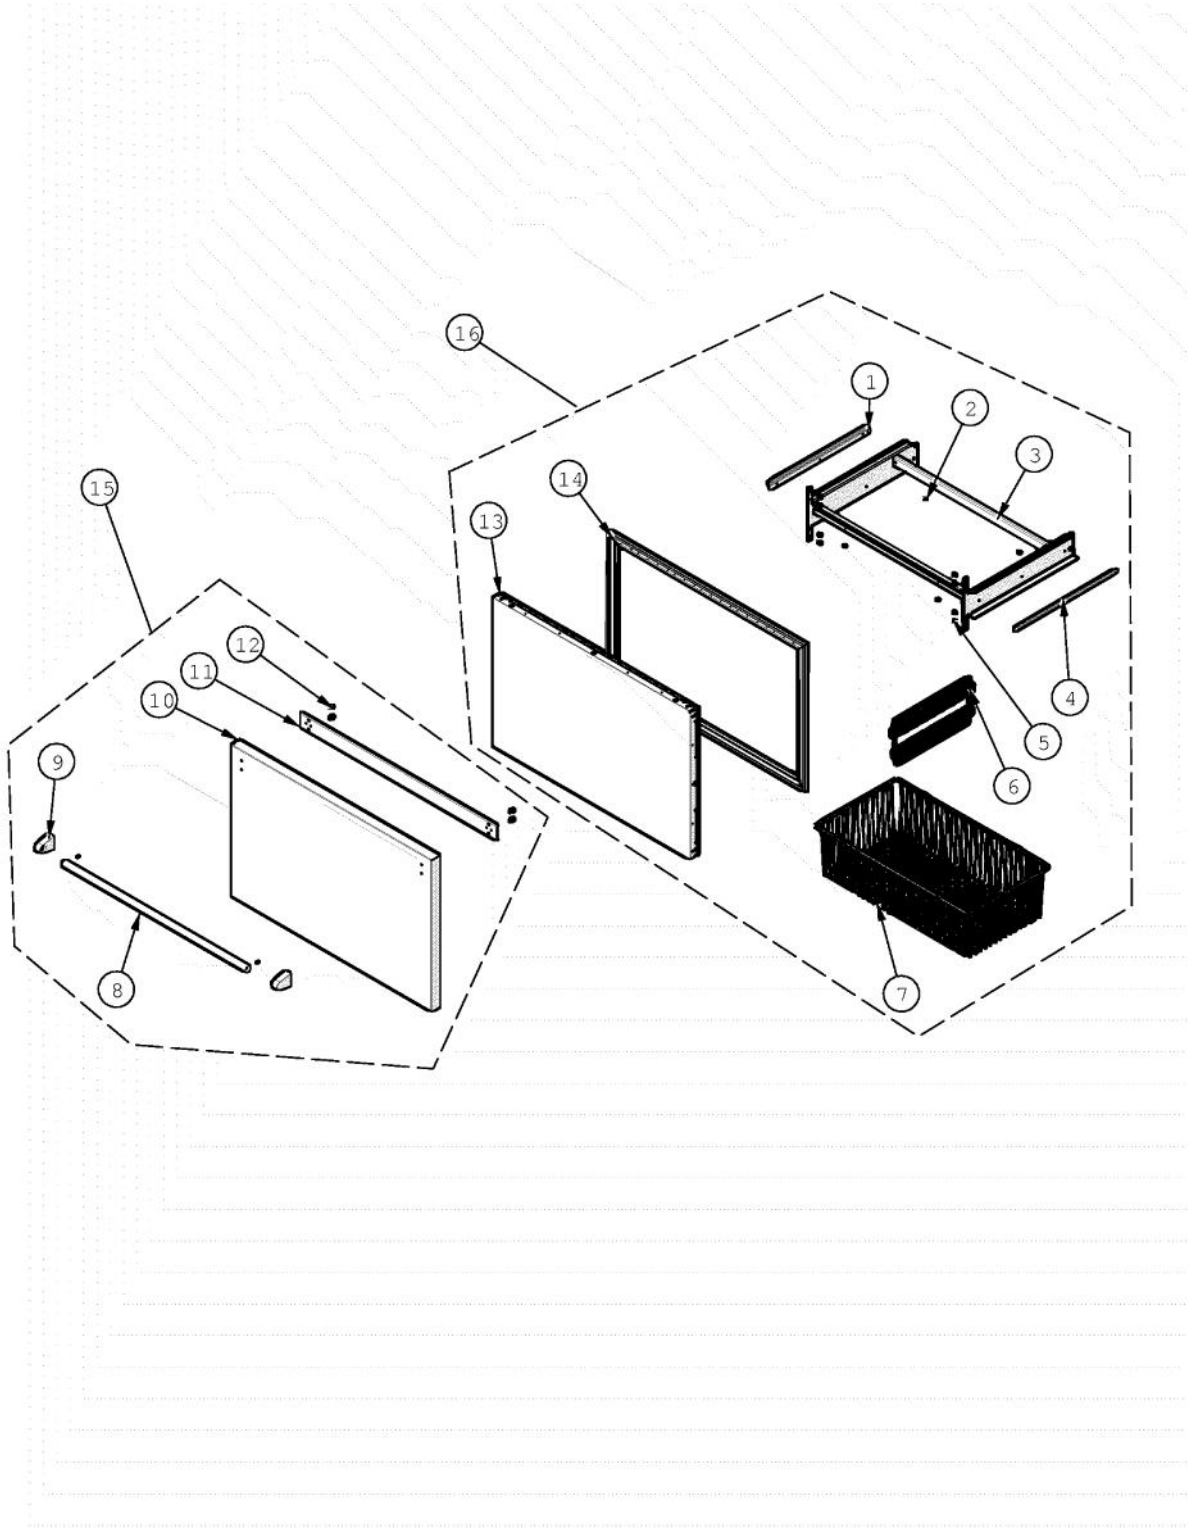

Ref #	Part Number	Qty.	Description
1	PC080027	1	INNER MEMBER, SLIDE BM 36 (LH)
2	M0274067	4	WASHER-NYLON
3	PM010622	1	FRAME BASKET ASM 36 BM
4	PC080030	1	INNER MEMBER, SLIDE BM 36 (RH)
5	M0204702	1	SCREW-MACH
6	003995-000	1	DIVIDER, BOT BASKET
7	PM910172	1	BASKET BOTTOM 36 BM FZ
8	PE930094	1	VCBB36 HANDLE -SS (32.437)
9	000268-000	2	HANDLE END CAP ASSY
9	000268-100	2	HANDLE ENDCAP BRASS
10	011558-000	1	SKIN,DOOR,BM 36 FZ PROI SS
10	011565-002	1	SKIN,DOOR,BM 36 PRO FZ BK
10	011565-003	1	SKIN,DOOR,BM 36 PRO FZ BT
10	011565-004	1	SKIN,DOOR,BM 36 PRO FZ SG
10	011565-005	1	SKIN,DOOR,BM 36 PRO FZ GG
10	011565-006	1	SKIN,DOOR,BM 36 PRO FZ WH
10	011565-007	1	SKIN,DOOR,BM 36 PRO FZ AL
10	011565-008	1	SKIN,DOOR,BM 36 PRO FZ BU
10	011565-009	1	SKIN,DOOR,BM 36 PRO FZ LE
10	011565-010	1	SKIN,DOOR,BM 36 PRO FZ MJ
10	011565-011	1	SKIN,DOOR,BM 36 PRO FZ FG
10	011565-012	1	SKIN,DOOR,BM 36 PRO FZ VB
10	011565-013	1	SKIN,DOOR,BM 36 PRO FZ CB
10	011565-014	1	SKIN,DOOR,BM 36 PRO FZ EP
10	011565-015	1	SKIN,DOOR,BM 36 PRO FZ PL
10	011565-016	1	SKIN,DOOR,BM 36 PRO FZ CH
10	011565-017	1	SKIN,DOOR,BM 36 PRO FZ TP
10	011565-018	1	SKIN,DOOR,BM 36 PRO FZ CW
10	011565-021	1	SKIN,DOOR,BM 36 PRO FZ SA
10	011565-022	1	SKIN,DOOR,BM 36 PRO FZ SE
10	011565-023	1	SKIN,DOOR,BM 36 PRO FZ IB
10	011565-024	1	SKIN,DOOR,BM 36 PRO FZ AR
10	011565-025	1	SKIN,DOOR,BM 36 PRO FZ RR
10	011565-051	1	SKIN,DOOR,BM 36 PRO FZ CN
10	011565-052	1	SKIN,DOOR,BM 36 PRO FZ DJ
10	011565-053	1	SKIN,DOOR,BM 36 PRO FZ KB
10	011565-054	1	SKIN,DOOR,BM 36 PRO FZ WS
11	K2097526	1	BRACKET - HANDLE SUPPORT
12	M0204303	4	SCREW-MACH
13	K20916465	1	PAN, DOOR, 36 BTM, FZ
14	005450-000	1	GASKET,ASM,36,BM FZ
15	010485-000	1	SKIN, ASM, BM 36 FZ PROI SS
15	009813-002	1	SKIN ASM, BM 36 FZ PRO BK
15	009813-003	1	SKIN ASM, BM 36 FZ PRO BT
15	009813-004	1	SKIN ASM, BM 36 FZ PRO SG
15	009813-005	1	SKIN ASM, BM 36 FZ PRO GG
15	009813-006	1	SKIN ASM, BM 36 FZ PRO WH
15	009813-007	1	SKIN ASM, BM 36 FZ PRO AL
15	009813-008	1	SKIN ASM, BM 36 FZ PRO BU
15	009813-009	1	SKIN ASM, BM 36 FZ PRO LE
15	009813-010	1	SKIN ASM, BM 36 FZ PRO MJ
15	009813-011	1	SKIN ASM, BM 36 FZ PRO FG
15	009813-012	1	SKIN ASM, BM 36 FZ PRO VB
15	009813-013	1	SKIN ASM, BM 36 FZ PRO CB
15	009813-014	1	SKIN ASM, BM 36 FZ PRO EP
15	009813-015	1	SKIN ASM, BM 36 FZ PRO PL
15	009813-016	1	SKIN ASM, BM 36 FZ PRO CH
15	009813-017	1	SKIN ASM, BM 36 FZ PRO TP
15	009813-018	1	SKIN ASM, BM 36 FZ PRO CW
15	009813-021	1	SKIN ASM, BM 36 FZ PRO SA