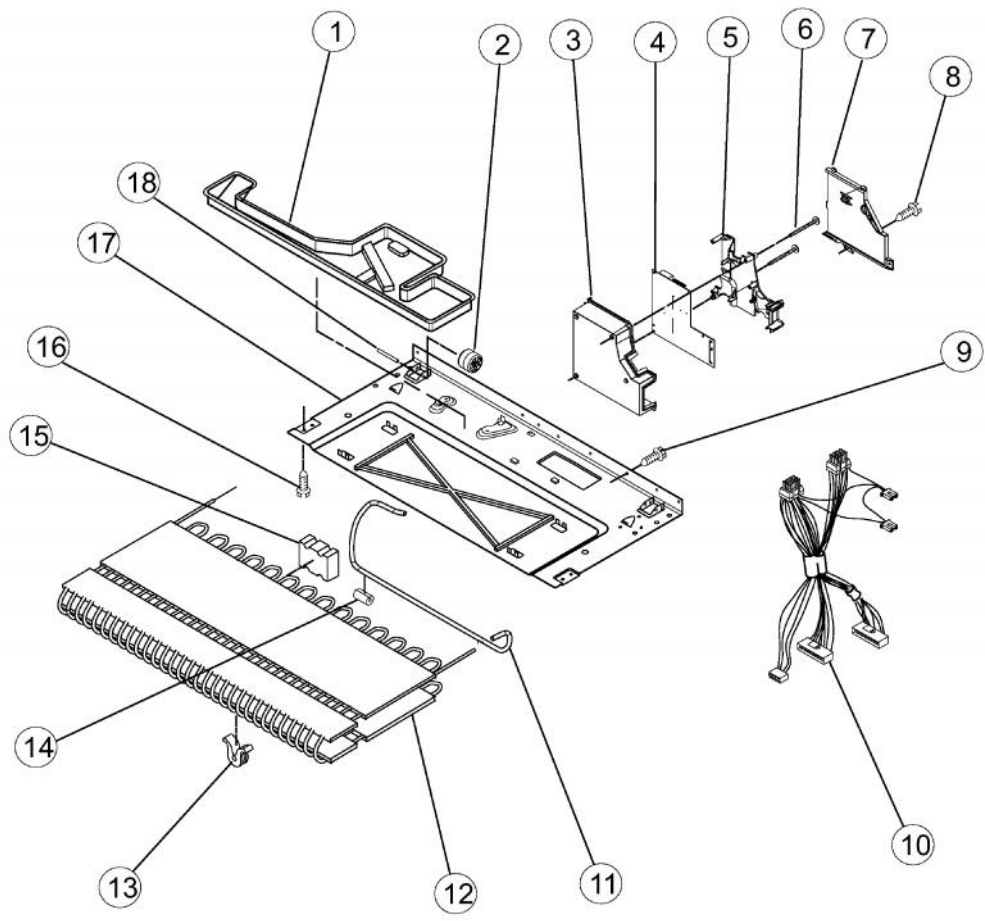

Ref #	Part Number	Qty.	Description
1	021899-000	1	PAN, DRAIN
2	011559-000	2	ROLLER
3	PS400192	1	BOX, HV CONTROL (67004969)
4	017124-000	1	BOARD, HV CONTROL (INC. INSTRUCTIONS)
5	017123-000	1	SPACER, HV BOX
6	PS400184	2	SCREW, HV BOX (67006550)
7	PS400189	1	COVER, HV BOX (67005421)
8	PS400190	3	SCREW, HV BOX COVER (67006615)
9	PS400129	2	SCREW, SMALL (67006425)
10	017054-000	1	HARNESS, HV BOARD
11	017078-000	1	TUBE, DISCHARGE
12	PS400166	1	CONDENSER (67006131)
13	017057-000	4	GROMMET (W10137529)
14	PS400162	2	GROMMET CONDENSER (67005680)
15	017080-000	1	BLOCK, CONDENSER
16	017043-000	4	SCREW (67006573)
17	017031-000	1	BASEPAN
18	017091-000	2	AXLE, ROLLER