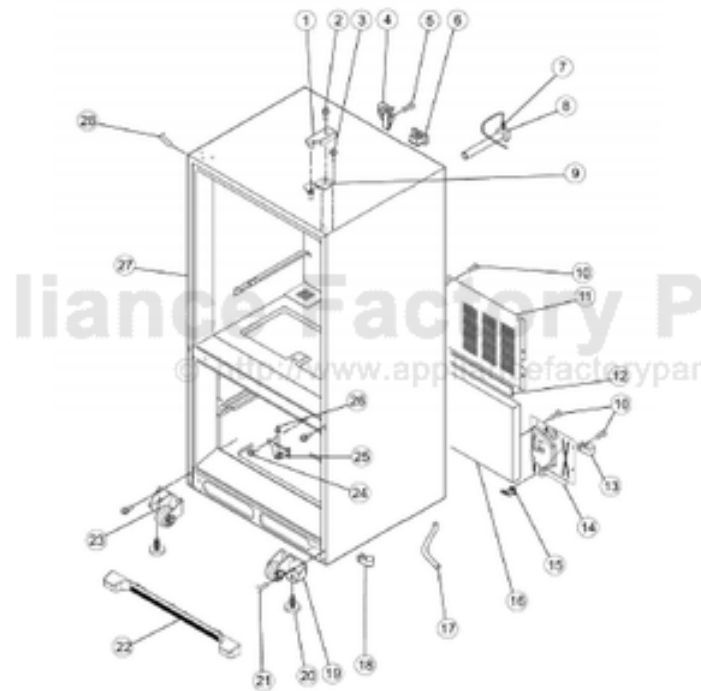

# VIKING VCBF136RSS10 Owner's Manual

[Shop genuine replacement parts for VIKING  
VCBF136RSS10](#)

[Find Your VIKING Refrigerator Parts - Select From 341 Models](#)

----- Manual continues below -----

Ref #	Part Number	Qty.	Description
1	017000-000	1	COVER, RIGHT HINGE (APOLLO GREY)
2	PS400015	1	SCREW, TOP HINGE COVER (67006521)
3	PS400010	3	GEAR (LH & RH)
4	PS400183	1	COVER, WATER LINE (67003331)
5	PS400013	1	SCREW, DOOR STOP (67006287)
7	PS400181	1	CLIP, SPEED (M0114003)
8	017085-000	2	BLOCK, FILTER
8	PS400185	1	ELBOW, FILL TUBE
9	PS400006	1	HINGE, TOP RIGHT
10	PS400129	1	SCREW, SMALL (67006425)
11	017010-000	1	COVER, UNIT
12	PS400175	1	GASKET
13	PS400182	1	CLAMP, TUBE
14	017008-000	1	COVER, WATER VALVE
15	PS400187	1	DUAL TUBE SWEEP (67004101)
16	PS400186	1	ACOUSTIC FIBER (67003796)
17	011495-000	1	TUBE, DRAIN
18	011492-000	1	CLIP, DRAIN TUBE
19	017006-000	1	ROLLER ASSY., FRONT RIGHT
20	011488-000	1	BRAKE, FOOT
21	PS400282	8	SCREW, BOTTOM HINGE (67006564)
22	011494-000	1	GRILLE, TOE - BK
23	017007-000	1	ROLLER ASSY., FRONT LEFT
24	PS400024	3	SCREW, CENTER HINGE (67006380)
25	017002-000	1	HINGE CENTER, BK
26	PS400022	1	PIN, CENTER HINGE (67006642)
27	NON-SERVICEABLE	1	CABINET
28	017001-000	1	COVER, LEFT HINGE (APOLLO GREY)

Ref #	Part Number	Qty.	Description
1	017064-000	1	DOOR, FREEZER SS
2	017059-000	1	FZ, DOOR HANDLE
3	011605-000	2	SCREW, MOUNT
4	PS400213	2	MOUNT, HANDLE 67006109
5	017032-000	1	GASKET, FREEZER DOOR (BLACK)