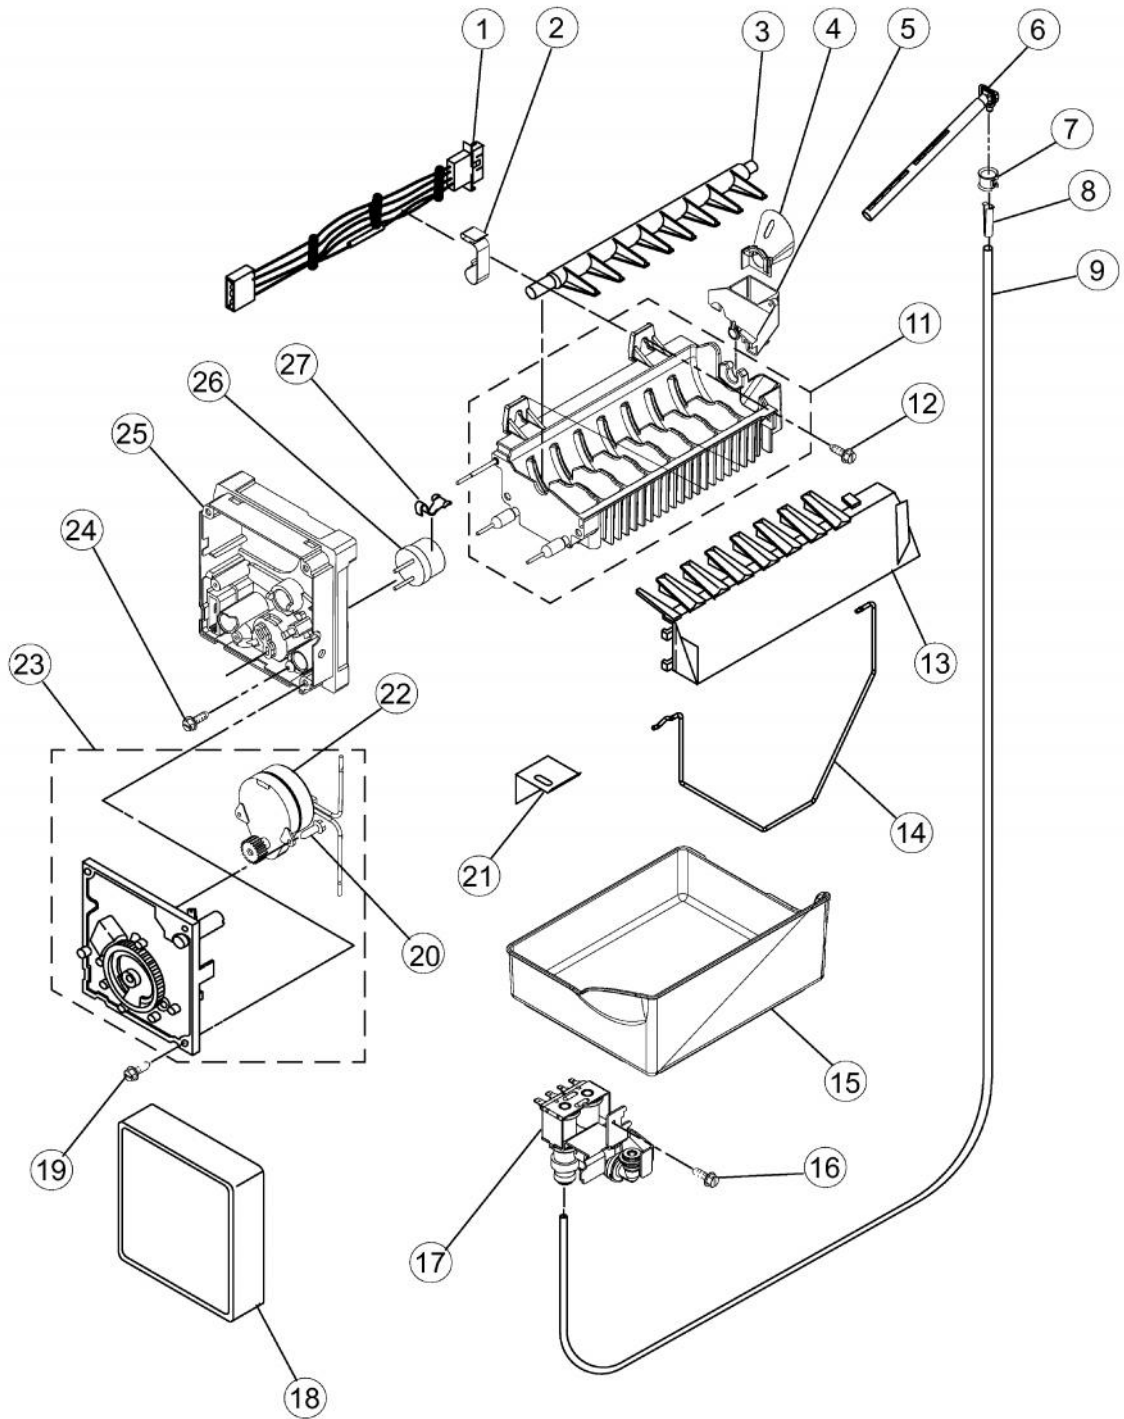

Ref #	Part Number	Qty.	Description
1	011589-000	1	HARNESS, ICE MAKER
2	017084-000	1	CLAMP
3	PS400199	2	ICE EJECTOR
4	017079-000	1	FUNNEL, FILL TUBE
5	011581-000	1	CUP, FILL
6	017116-000	1	GASKET, DOOR (APOLLO GREY)
7	PS400181	1	CLIP, SPEED (M0114003)
8	PS400178	1	INSERT, TUBE
9	017058-000	1	TUBING, PLASTIC
11	011580-000	3	MOLD & HEATER ASSEMBLY
12	011579-000	1	SCREW
13	PS400200	1	ICE STRIPPER
14	PS400202	1	IM SHUTOFF ARM (67004028)
15	017060-000	1	PAN, ICE
16	017013-000	1	SCREW (67006662)
17	PS400179	1	DUAL WATER VALVE (67006531)
18	PS400198	1	COVER, ICE MAKER (67004710)
19	011588-000	1	SCREW
20	017066-000	1	SCREW
21	011577-000	1	BRACKET, ICE MAKER
22	017062-000	1	MOTOR
23	011590-000	3	MODULE ASSEMBLY
24	011587-000	1	SCREW
25	011584-000	1	SUPPORT, HOUSING
26	011586-000	1	THERMOSTAT
27	011585-000	1	RETAINER, THERMOSTAT
No.	017061-000	1	ICEMAKER ASSY