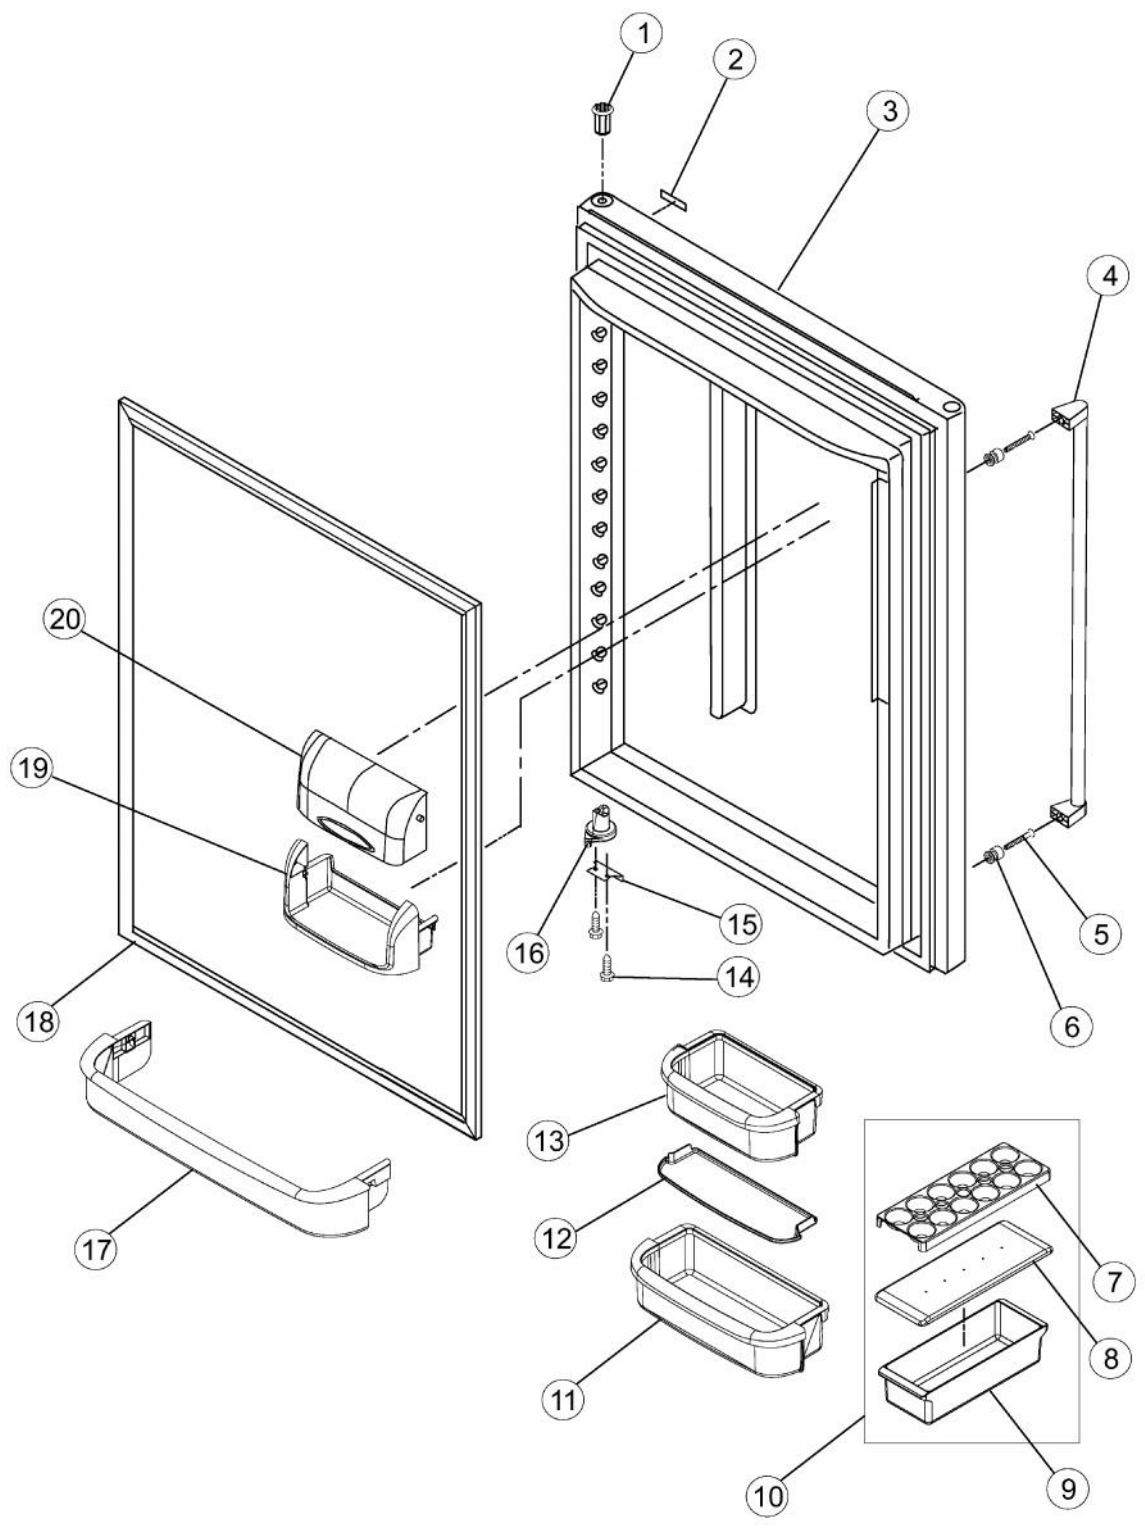

Ref #	Part Number	Qty.	Description
1	017100-000	2	BUSHING, DOOR - UPPER RIGHT (APOLLO GREY)
2	SALES ITEM	1	NAMEPLATE
3	020686-000	1	DOOR, REFRIGERATOR - RIGHT (SS)
4	017059-000	2	FZ, DOOR HANDLE
5	011605-000	2	SCREW, MOUNT
6	PS400213	1	MOUNT, HANDLE 67006109
7	N/A	1	TRAY, EGG
8	N/A	1	LID, UTILITY
9	N/A	1	BIN, UTILITY
10	PM910332	1	ACCESORY ASSY
11	017093-000	2	BUCKET, LARGE (W/GRIPPER)
12	017094-000	2	GRIPPER, LARGE
No.	PS400026	1	GRIPPER, MEDIUM (67006731)
13	017095-000	1	BUCKET, MEDIUM (W/GRIPPER)
14	PS400013	1	SCREW, DOOR STOP (67006287)
15	017023-000	1	STOP, DOOR (APOLLO GREY)
16	017103-000	1	CLOSURE, DOOR (APOLLO GREY)
17	017077-000	1	RETAINER, DOOR
18	014116-000	1	BURNER BOX, BTM, VDSC536T
19	PS400017	1	DAIRY TRAY (67001279)
20	PS400018	1	DAIRY DOOR (67006727)