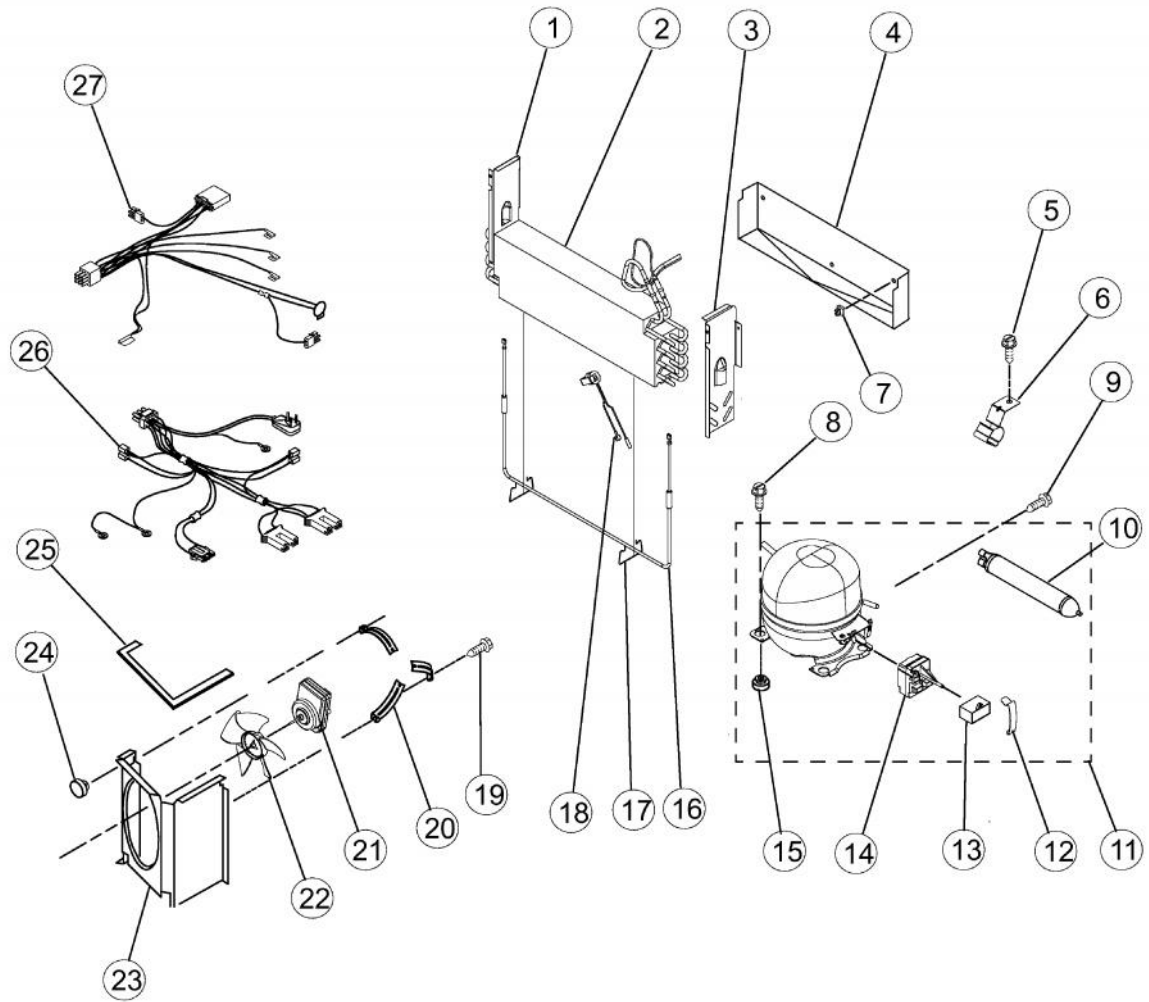

Ref #	Part Number	Qty.	Description
1	017064-000	1	DOOR, FREEZER SS
2	017059-000	1	FZ, DOOR HANDLE
3	011605-000	2	SCREW, MOUNT
4	PS400213	2	MOUNT, HANDLE 67006109
5	017032-000	1	GASKET, FREEZER DOOR (BLACK)

Ref #	Part Number	Qty.	Description
1	017100-000	2	BUSHING, DOOR - UPPER RIGHT (APOLLO GREY)
2	SALES ITEM	1	NAMEPLATE
3	020686-000	1	DOOR, REFRIGERATOR - RIGHT (SS)
4	017059-000	2	FZ, DOOR HANDLE
5	011605-000	2	SCREW, MOUNT
6	PS400213	1	MOUNT, HANDLE 67006109
7	N/A	1	TRAY, EGG
8	N/A	1	LID, UTILITY
9	N/A	1	BIN, UTILITY
10	PM910332	1	ACCESORY ASSY
11	017093-000	2	BUCKET, LARGE (W/GRIPPER)
12	017094-000	2	GRIPPER, LARGE
No.	PS400026	1	GRIPPER, MEDIUM (67006731)
13	017095-000	1	BUCKET, MEDIUM (W/GRIPPER)
14	PS400013	1	SCREW, DOOR STOP (67006287)
15	017023-000	1	STOP, DOOR (APOLLO GREY)
16	017103-000	1	CLOSURE, DOOR (APOLLO GREY)
17	017077-000	1	RETAINER, DOOR
18	014116-000	1	BURNER BOX, BTM, VDSC536T
19	PS400017	1	DAIRY TRAY (67001279)
20	PS400018	1	DAIRY DOOR (67006727)