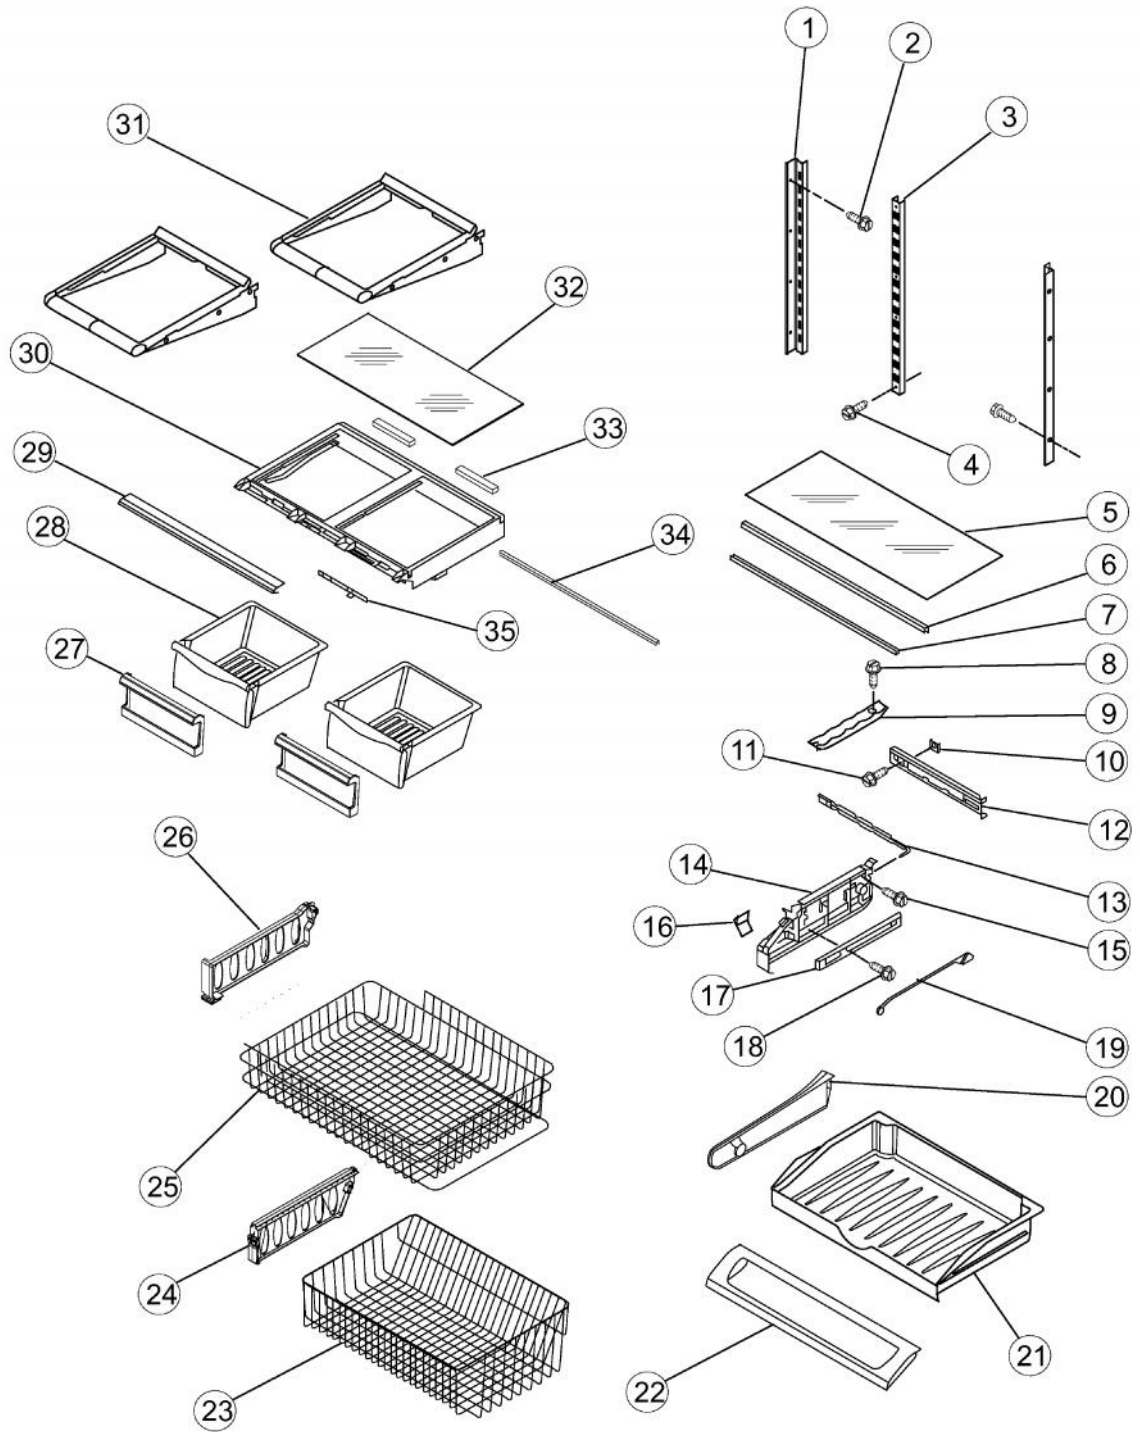

Ref #	Part Number	Qty.	Description
1	PS400105	2	RAIL, SHELF SUPPORT - RH / LH (67002489)
2	PS400042	5	SCREW, SMALL (67006400)
3	PS400104	1	RAIL, SHELF SUPPORT - CENTER (67001073)
4	017090-000	2	SCREW
5	PS400074	1	GLASS, PANTRY (67002332)
6	PS400075	2	EXTRUSION, GLASS SUPPORT (67006010)
7	017110-000	2	BRACE, PANTRY
8	PS400042	1	SCREW, SMALL (67006400)
9	PS400080	1	TRACK, DELI DRAWER (67001719)
10	017083-000	1	GASKET, PANTRY
11	PS400042	1	SCREW, SMALL (67006400)
12	PS400081	1	CONTROL HOUSING (67005625)
13	PS400083	4	TEMP CONTROL SLIDE (67003793)
14	PS400076	1	END CAP, LH PANTRY
No.	PS400077	1	END CAP, RH PANTRY
15	PS400078	4	SCREW, END CAP (67006415)
16	PS400085	1	KNOB, TEMP CONTROL (67003791)
17	011574-000	2	GLIDE, PANTRY
18	PS400013	4	SCREW, DOOR STOP (67006287)
19	PS400086	1	BAR, TEMP CONTROL (67003794)
20	017082-000	1	DIVIDER, PANTRY DRAWER
21	PS400087	1	DRAWER, PANTRY (67003530)
22	PS400088	1	LID, PANTRY (67006736)
23	017125-000	1	BASKET, FREEZER (LOWER)
24	017126-000	1	DIVIDER, LOWER BASKET
25	017129-000	1	BASKET, FREEZER (UPPER)
26	017127-000	1	DIVIDER, UPPER BASKET
27	PS400069	1	FRONT, CRISPER PAN (67005926)
28	PS400071	2	CRISPER PAN (67002659)
29	PS400072	1	EXTRUSION, CRISPER FRONT (W10231489)
30	PS400068	1	FRAME, CRISPER (67006185)
31	017076-000	4	GLIDE, PANTRY DRAWER
32	PS400067	1	GLASS, CRISPER (67006655)
33	011573-000	1	GASKET
34	PS400073	1	BRACE, CRISPER
35	017089-000	1	SLIDE, HUMIDITY CONTROL