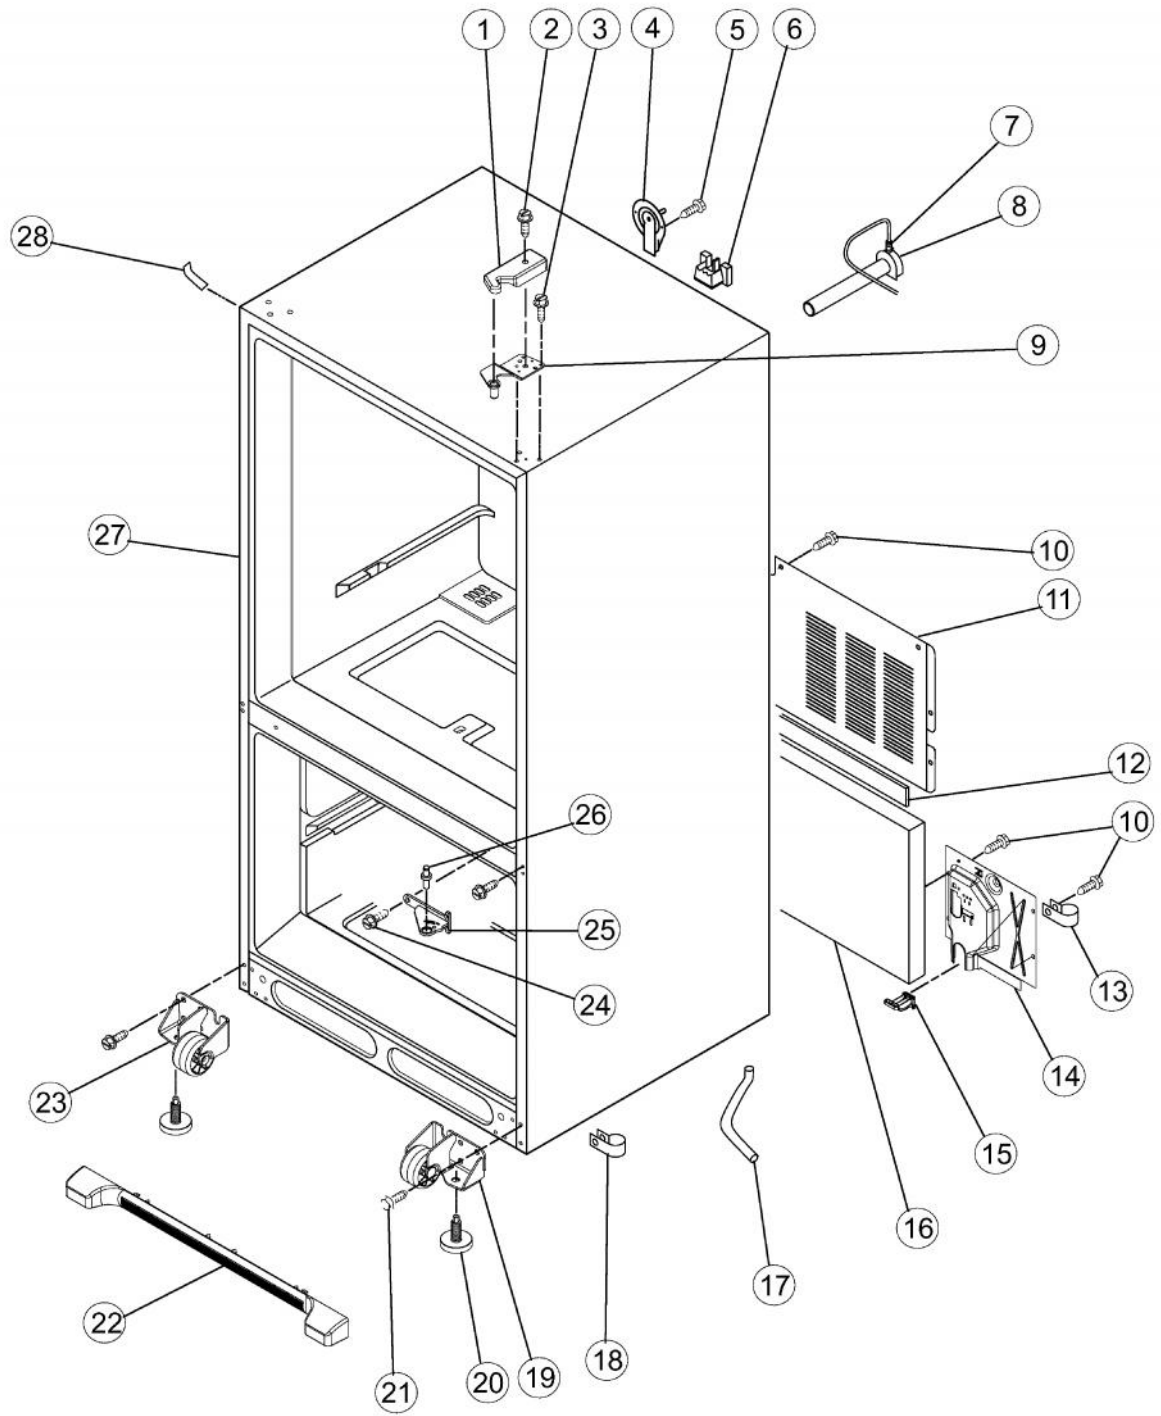

# VIKING VCBF136RSS10 Owner's Manual

[Shop genuine replacement parts for VIKING  
VCBF136RSS10](#)

[Find Your VIKING Refrigerator Parts - Select From 341 Models](#)

----- Manual continues below -----

Ref #	Part Number	Qty.	Description
1	017000-000	1	COVER, RIGHT HINGE (APOLLO GREY)
2	PS400015	1	SCREW, TOP HINGE COVER (67006521)
3	PS400010	3	GEAR (LH & RH)
4	PS400183	1	COVER, WATER LINE (67003331)
5	PS400013	1	SCREW, DOOR STOP (67006287)
7	PS400181	1	CLIP, SPEED (M0114003)
8	017085-000	2	BLOCK, FILTER
8	PS400185	1	ELBOW, FILL TUBE
9	PS400006	1	HINGE, TOP RIGHT
10	PS400129	1	SCREW, SMALL (67006425)
11	017010-000	1	COVER, UNIT
12	PS400175	1	GASKET
13	PS400182	1	CLAMP, TUBE
14	017008-000	1	COVER, WATER VALVE
15	PS400187	1	DUAL TUBE SWEEP (67004101)
16	PS400186	1	ACOUSTIC FIBER (67003796)
17	011495-000	1	TUBE, DRAIN
18	011492-000	1	CLIP, DRAIN TUBE
19	017006-000	1	ROLLER ASSY., FRONT RIGHT
20	011488-000	1	BRAKE, FOOT
21	PS400282	8	SCREW, BOTTOM HINGE (67006564)
22	011494-000	1	GRILLE, TOE - BK
23	017007-000	1	ROLLER ASSY., FRONT LEFT
24	PS400024	3	SCREW, CENTER HINGE (67006380)
25	017002-000	1	HINGE CENTER, BK
26	PS400022	1	PIN, CENTER HINGE (67006642)
27	NON-SERVICEABLE	1	CABINET
28	017001-000	1	COVER, LEFT HINGE (APOLLO GREY)

Ref #	Part Number	Qty.	Description
1	017064-000	1	DOOR, FREEZER SS
2	017059-000	1	FZ, DOOR HANDLE
3	011605-000	2	SCREW, MOUNT
4	PS400213	2	MOUNT, HANDLE 67006109
5	017032-000	1	GASKET, FREEZER DOOR (BLACK)