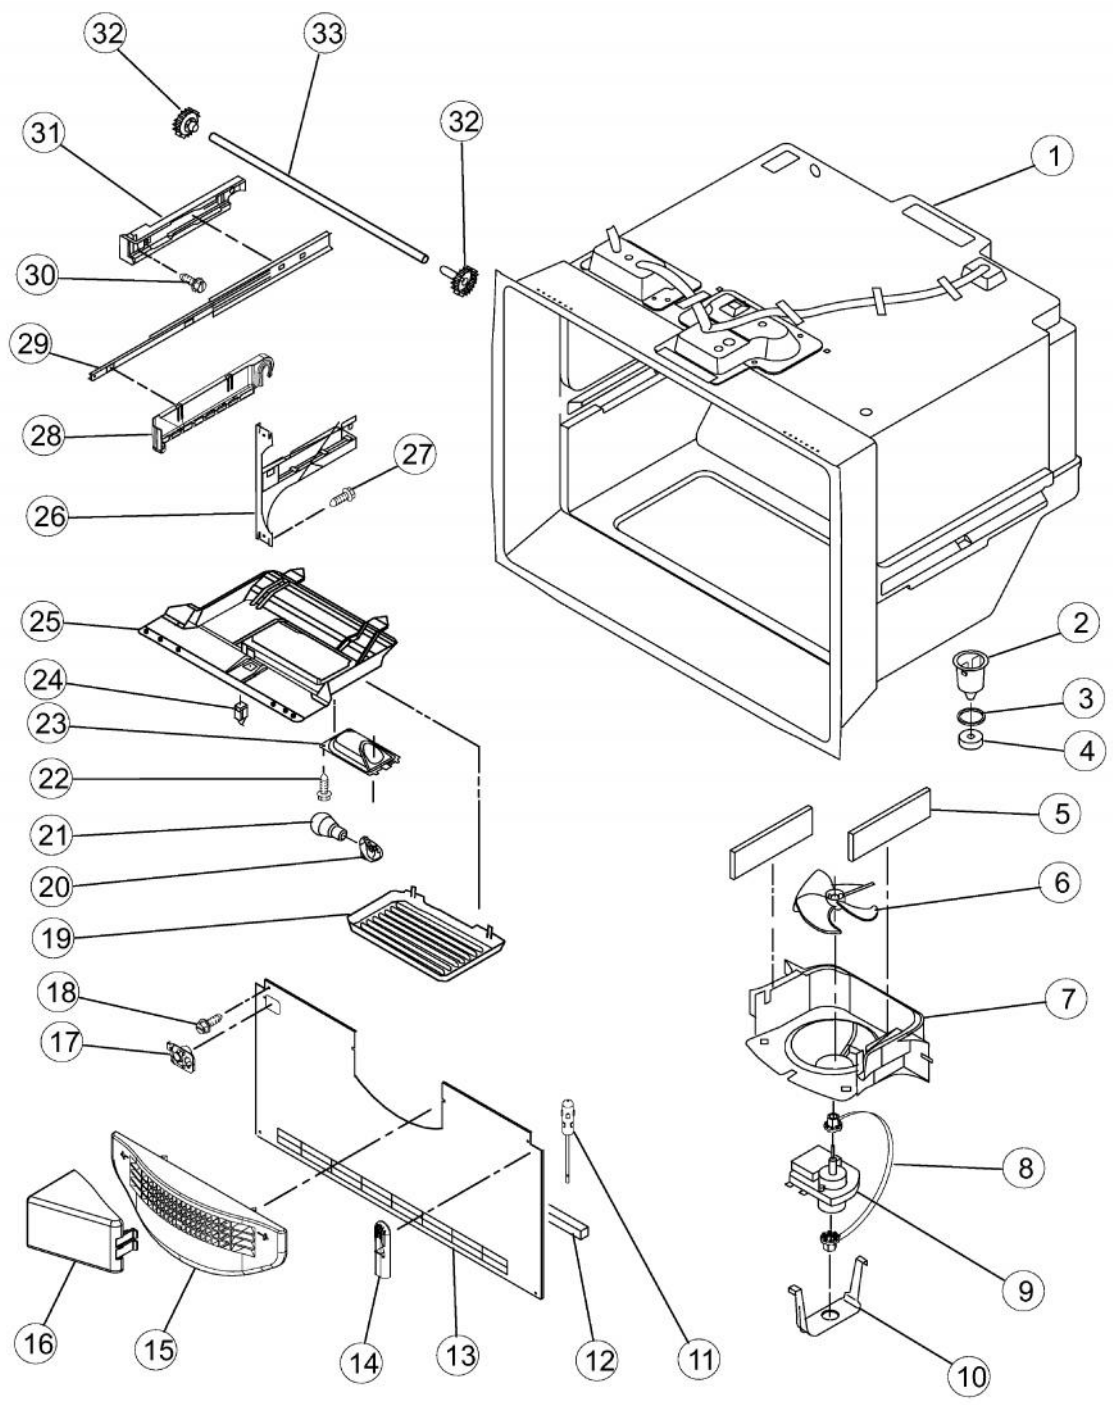

# VIKING VCBF136RSS10 Owner's Manual

[Shop genuine replacement parts for VIKING  
VCBF136RSS10](#)

[Find Your VIKING Refrigerator Parts - Select From 341 Models](#)

----- Manual continues below -----

Ref #	Part Number	Qty.	Description
1	017000-000	1	COVER, RIGHT HINGE (APOLLO GREY)
2	PS400015	1	SCREW, TOP HINGE COVER (67006521)
3	PS400010	3	GEAR (LH & RH)
4	PS400183	1	COVER, WATER LINE (67003331)
5	PS400013	1	SCREW, DOOR STOP (67006287)
7	PS400181	1	CLIP, SPEED (M0114003)
8	017085-000	2	BLOCK, FILTER
8	PS400185	1	ELBOW, FILL TUBE
9	PS400006	1	HINGE, TOP RIGHT
10	PS400129	1	SCREW, SMALL (67006425)
11	017010-000	1	COVER, UNIT
12	PS400175	1	GASKET
13	PS400182	1	CLAMP, TUBE
14	017008-000	1	COVER, WATER VALVE
15	PS400187	1	DUAL TUBE SWEEP (67004101)
16	PS400186	1	ACOUSTIC FIBER (67003796)
17	011495-000	1	TUBE, DRAIN
18	011492-000	1	CLIP, DRAIN TUBE
19	017006-000	1	ROLLER ASSY., FRONT RIGHT
20	011488-000	1	BRAKE, FOOT
21	PS400282	8	SCREW, BOTTOM HINGE (67006564)
22	011494-000	1	GRILLE, TOE - BK
23	017007-000	1	ROLLER ASSY., FRONT LEFT
24	PS400024	3	SCREW, CENTER HINGE (67006380)
25	017002-000	1	HINGE CENTER, BK
26	PS400022	1	PIN, CENTER HINGE (67006642)
27	NON-SERVICEABLE	1	CABINET
28	017001-000	1	COVER, LEFT HINGE (APOLLO GREY)

Ref #	Part Number	Qty.	Description
1	017064-000	1	DOOR, FREEZER SS
2	017059-000	1	FZ, DOOR HANDLE
3	011605-000	2	SCREW, MOUNT
4	PS400213	2	MOUNT, HANDLE 67006109
5	017032-000	1	GASKET, FREEZER DOOR (BLACK)