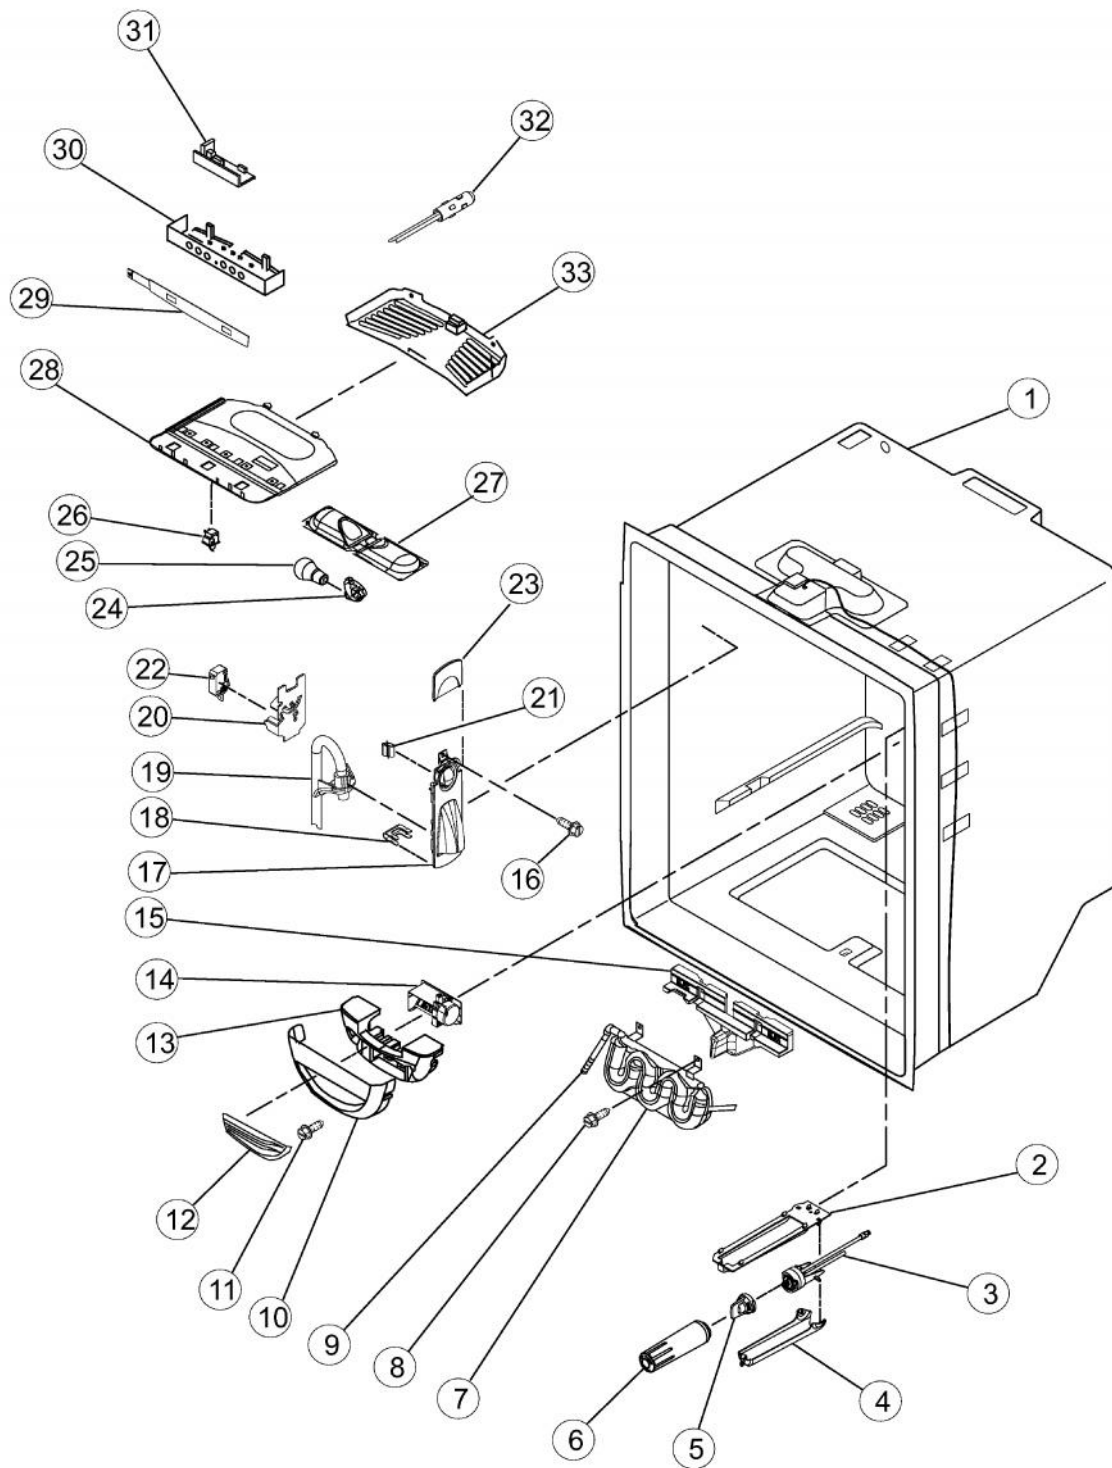

Ref #	Part Number	Qty.	Description
1	NON-SEVICEABLE	1	LINER
2	PS400029	1	FILTER BACKING PLATE (67001668)
3	PS400030	1	WATER FILTER HEAD (W/TUBING) (67006524)
4	PS400031	1	COVER, FILTER
5	PS400041	1	BYPASS PLUG (12664501)
6	SALES ITEM	1	FILTER, WATER
7	PS400039	1	WATER TANK (W10153959)
8	PS400013	2	SCREW, DOOR STOP (67006287)
9	PS400040	1	UNION (5/16 X 5/16)
10	PS400049	1	DAMPER COVER (67003899)
11	017092-000	2	SCREW
12	PS400050	1	INSERT, DAMPER COVER (67003900)
13	017025-000	1	INSULATION
14	017026-000	1	CONTROL, DAMPER
15	017029-000	1	INSULATION, WATER TANK
16	PS400042	2	SCREW, SMALL (67006400)
17	017027-000	1	FACADE, DISPENSER
18	PS400037	1	WATER LINE CLIP (67002816)
19	PS400036	1	WATER LINE GUIDE (67002743)
20	017028-000	1	PLATE, SWITCH
21	PS400032	2	FACADE CLIP (B8390302)
22	PS400035	1	SWITCH, LIMIT
23	PS400038	1	TOP, FACADE DISPENSER (67006733)
24	011498-000	2	SOCKET, LIGHT
25	017014-000	2	LIGHT
26	PS400044	1	LIGHT SWITCH (C3680310)
27	PS400052	1	LIGHT HOUSING (67003901)
28	017119-000	1	LIGHT MODULE
29	017117-000	1	KEYBOARD
30	017128-000	1	MODULE, CONTROL
31	PS400048	1	CONTROL BOARD (W10207861)
32	PS400353	1	THERMISTOR
33	PS400046	1	COVER, REFRIGERATOR LIGHT (67003897)