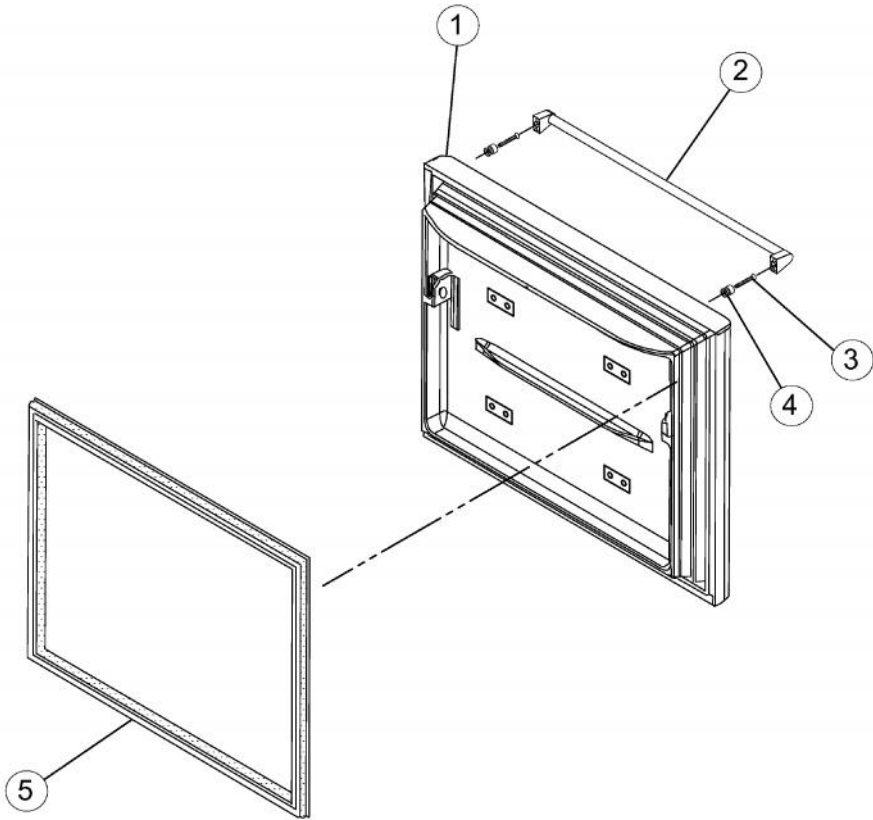

Ref #	Part Number	Qty.	Description
1	017064-000	1	DOOR, FREEZER SS
2	017059-000	1	FZ, DOOR HANDLE
3	011605-000	2	SCREW, MOUNT
4	PS400213	2	MOUNT, HANDLE 67006109
5	017032-000	1	GASKET, FREEZER DOOR (BLACK)