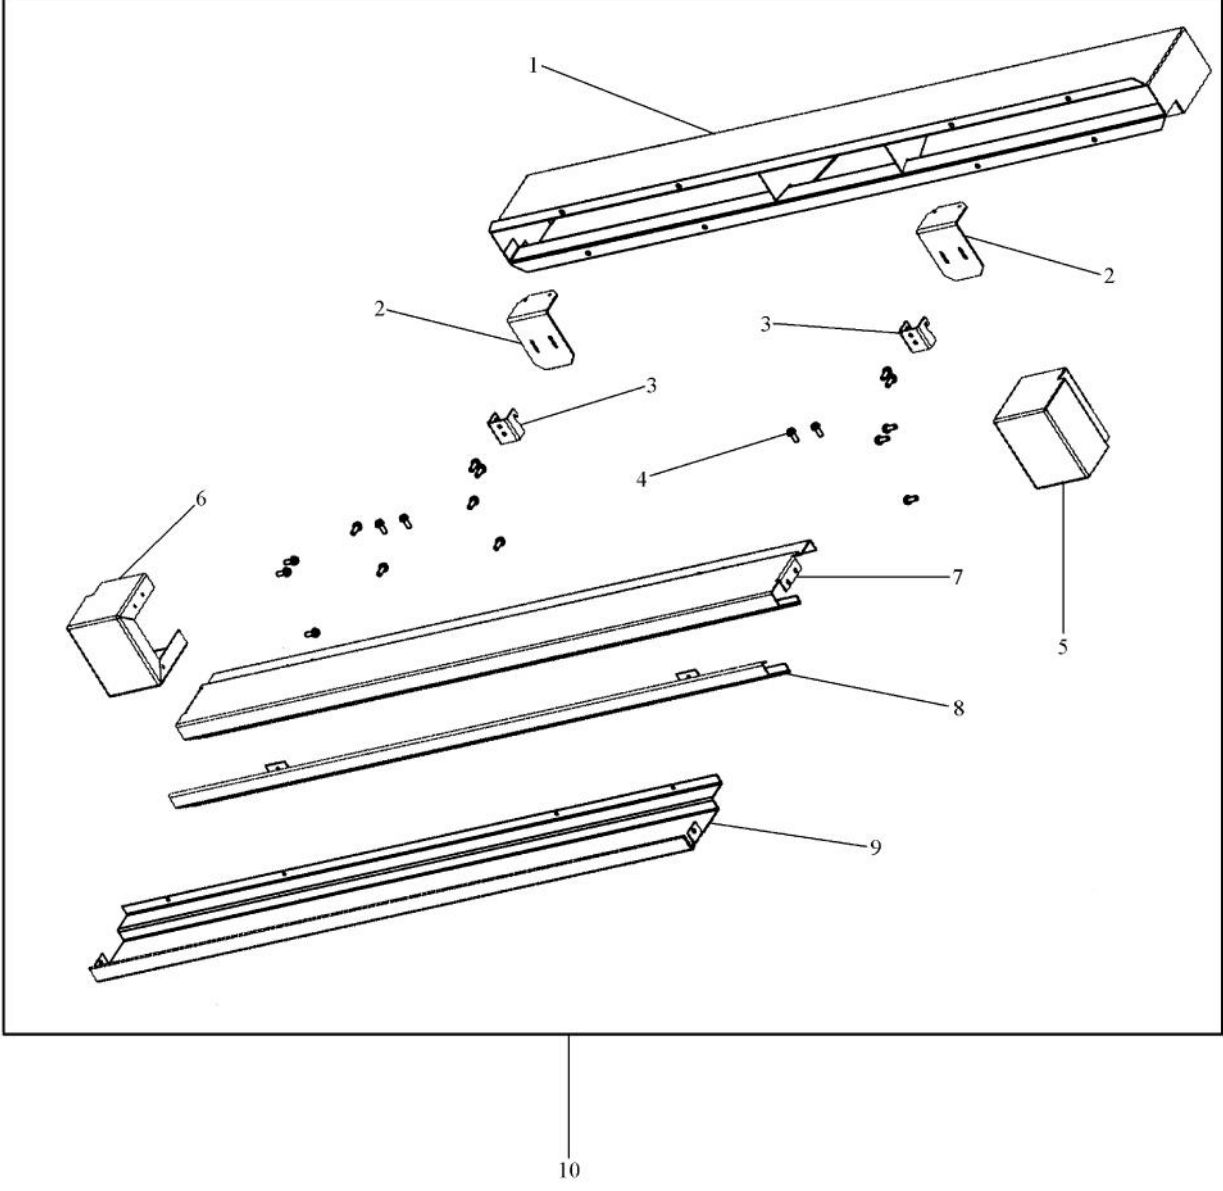

----- Manual continues below -----

Ref #	Part Number	Qty.	Description
1	L20910705		BRACKET LIGHT AR 36
2	A3079001		LAMP - 40W
3	PE950125		LIGHT SOCKET
4	PK930267		COVER LIGHT ASM AF AR BM 36
5	PM910282		LADDER SIDE
6	PM910285		LADDER CENTER
7	PM910189		SHELF WIRE FZ
8	G50911169		SHELF ICE ASM UPPER AF 36
9	K20911929		BRACKET ICE SHELF R
10	K20911928		BRACKET ICE SHELF L
11	C90911164WH		PLATE IN MOUNT AF 36 XWHX
12	G50911858		ICE MAKER ASM, SXS ND, AF
13	G50911176		BRKT SIDE GLIDE MOUNT ASM
14	PM910417		SLIDE 3 MEMBER 12 IN W/ LVR DISCONNECT
15	G50911181		TRIM ASM SIDE AF 36 30
16	G50911189		DRAWER ICE ASM AF 36
17	G50911195		DRAWER BASKET ASM AF 36

Ref #	Part Number	Qty.	Description
1	G90911117BK		AIR DUCT ASM COMPLETE AF AR 36 XBKX
2	B2096962		BRACKET-LOUVER SUP
3	B2096961		BRACKET-LOUVER
4	M0220417		SCREW-TC
5	B20911802		GRILL ENDCAP PRO R
	B20911801		GRILL ENDCAP PRO L
6	B2099013		ENDCAP PRO RH NONHINGE
	B2099012		ENDCAP PRO LH NONHINGE
7	B20911391		GRILLE LOUVER TOP 36 PRO
8	B20911392		GRILLE LOUVER MID 36 PRO
9	B20911122		GRILLE LOUVER BOT 36 PRO
10	G32911116		GRILLE ASM AF AR 36 PRO
	G32911375		GRILLE ASM AF 36 PRO LH

Ref #	Part Number	Qty.	Description
1	F2096507		TUBE-PROCESS GRN
2	PE970608		POWER SUPPLY 24 VDC 15 W
3	10547001		CLIP-DRIER V10547001
4	10835901		GROMMET RUBBER V10835901
5	F20910729		TUBE DISCHARGE FORMED AF AR 36
6	F2096504		TUBE-DRIER EXT
7	G5096494		COND. FAN ASSY
8	K20912569		BRACKET GRILLE SUPPORT
9	K20912361		DIVERTER AIR HI SIDE 36
10	M0103904		CLAMP-SPEED
11	M0211018		SCREW-SM
12	M0221523		SCREW - SHLDR
13	PB920171		CONDENSER ASM
14	PC920204		HINGE ASM UL
	PC920203		HINGE ASM UR
15	PD020194		SCREW-SM
16	PD940088		SCREW, 1/4 X 20 HEX WASHER SERRATED
17	PE950149		SWITCH POWER
18	PE970449		INVERTER ASSEMBLY
19	G5097976		COMPRESSOR ASSEMBLY (363 AND 483)
20	10743201		DRIER, HI SIDE
NI	K2096943		PANEL BRACKET