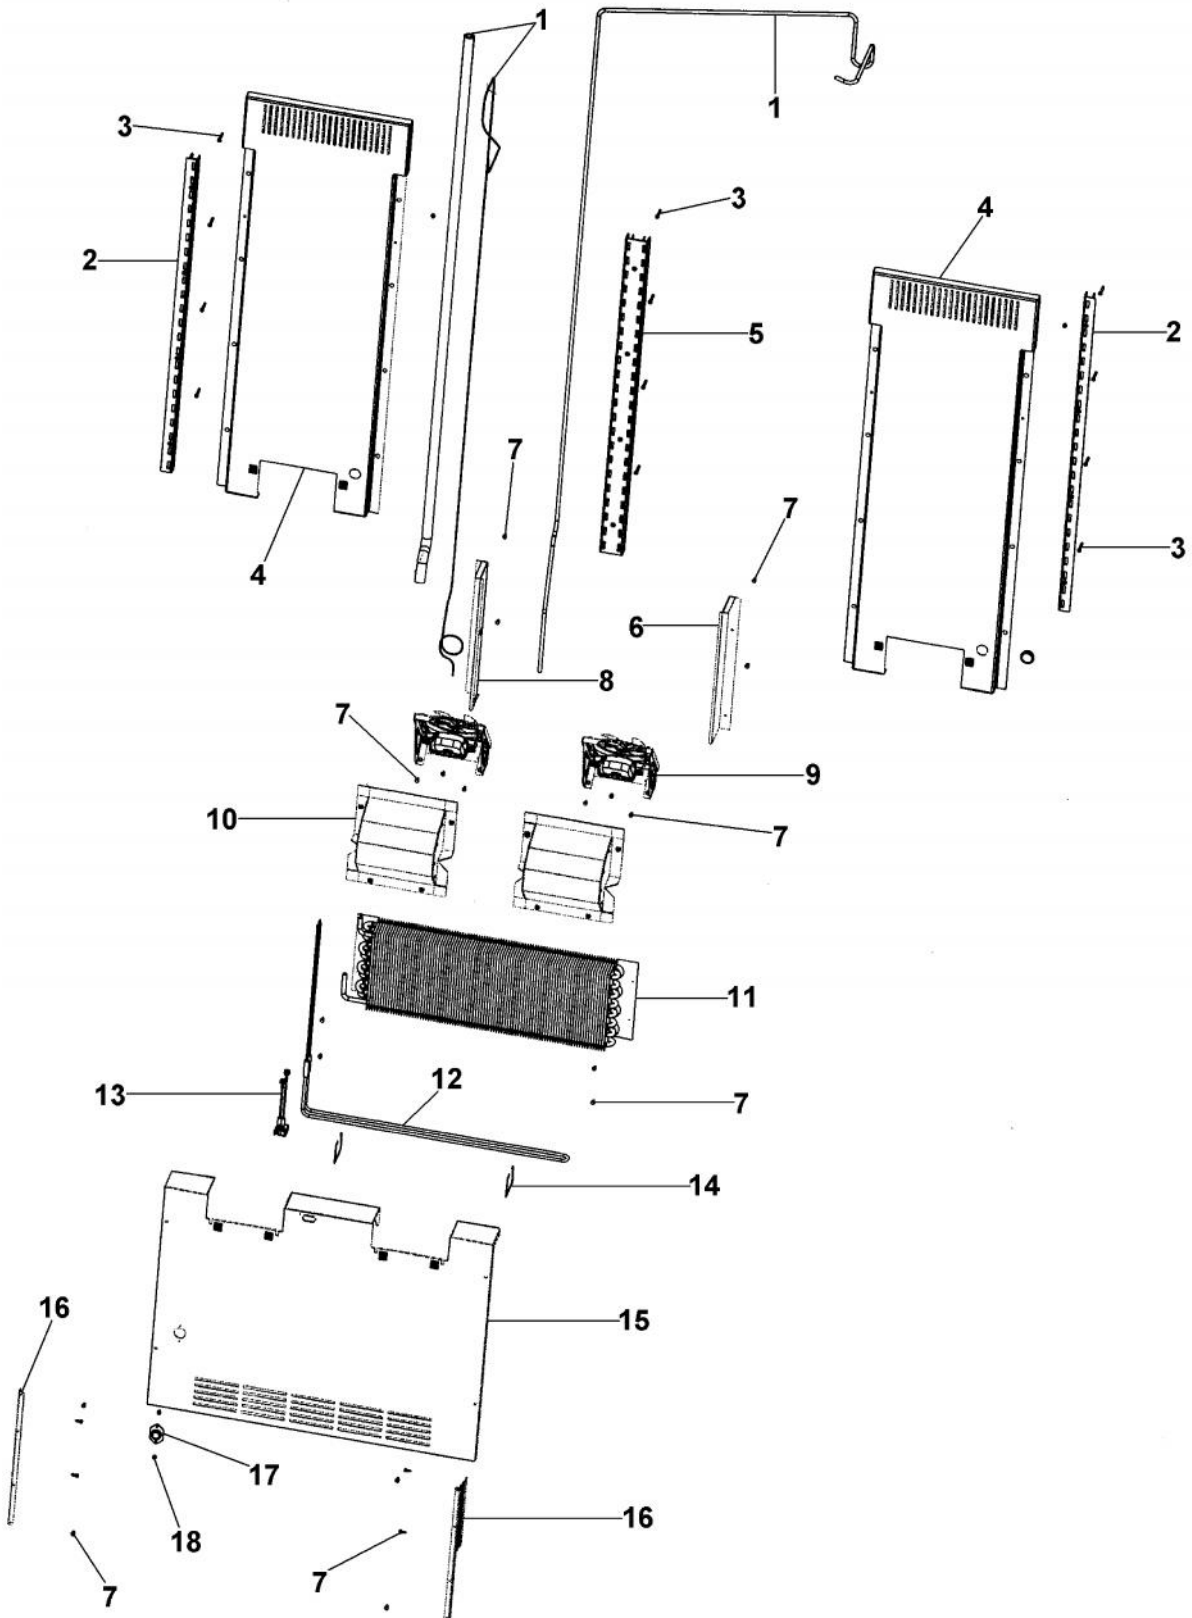

Ref #	Part Number	Qty.	Description
1	F2099937		TUBE FORMED HT EXCH AF 36
2	PM910282		LADDER SIDE
3	M0238535		SCREW-SM
4	G50911183		COVER UPPER EVAP ASM AF 36
5	PM910285		LADDER CENTER
6	L20911339WH		DIVERTER AIR RT 36 AF
7	M0238616		SCREW-SM
8	L20911338WH		DIVERTER AIR LFT 36 AF
9	G50912354		FAN ASSEMBLY AF 36
10	G50911134		COVER ASM FAN EVAP AF 36
11	PM910454		EVAPORATOR AF 36
12	PJ910037		DEFROST HEATER AF 36
13	PB910259		THERMOSTAT DEFROST TERMINATOR
14	PM910468		CLIP EVAP HTR 36 30 AF
15	G50911182		COVER ASM LOWER EVAP AF 36
16	K2096461		BRKT-EVAP COVER 12234801
17	C8983701		THERMISTOR
18	M0232929		SCREW-SE