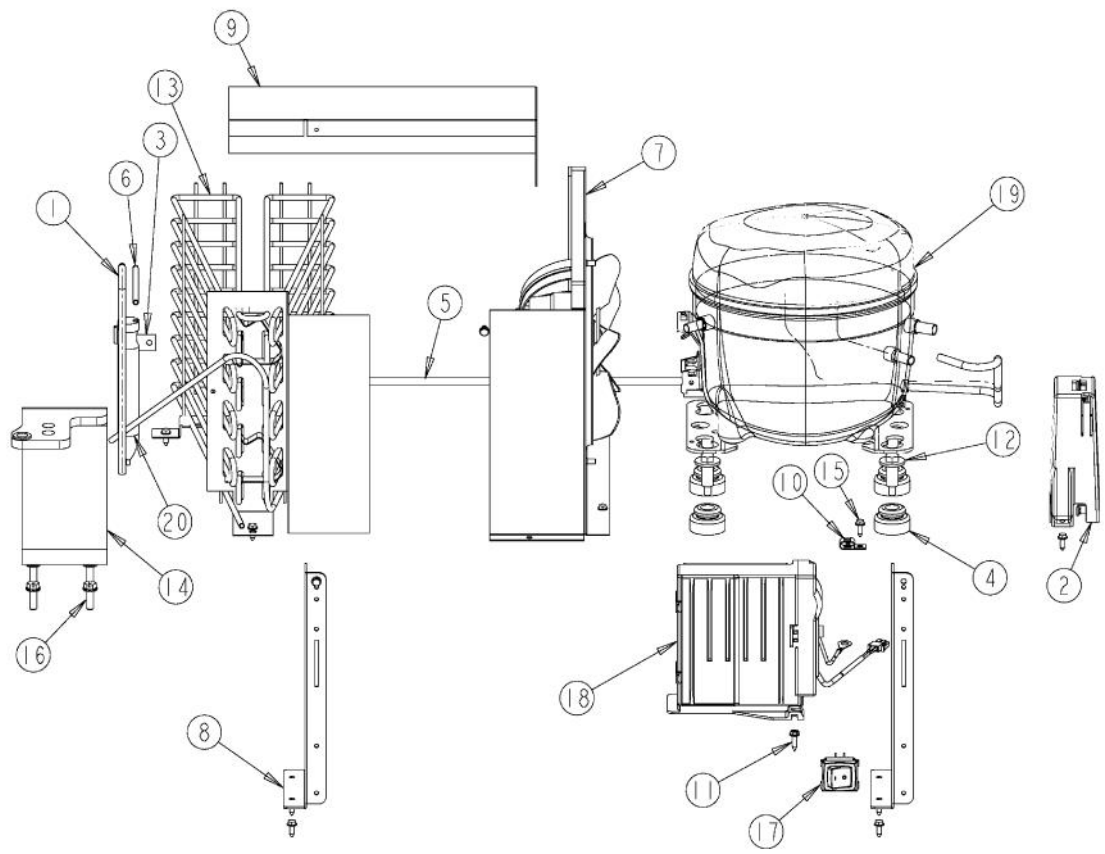

Ref #	Part Number	Qty.	Description
1	F2096507		TUBE-PROCESS GRN
2	PE970608		POWER SUPPLY 24 VDC 15 W
3	10547001		CLIP-DRIER V10547001
4	10835901		GROMMET RUBBER V10835901
5	F20910729		TUBE DISCHARGE FORMED AF AR 36
6	F2096504		TUBE-DRIER EXT
7	G5096494		COND. FAN ASSY
8	K20912569		BRACKET GRILLE SUPPORT
9	K20912361		DIVERTER AIR HI SIDE 36
10	M0103904		CLAMP-SPEED
11	M0211018		SCREW-SM
12	M0221523		SCREW - SHLDR
13	PB920171		CONDENSER ASM
14	PC920204		HINGE ASM UL
	PC920203		HINGE ASM UR
15	PD020194		SCREW-SM
16	PD940088		SCREW, 1/4 X 20 HEX WASHER SERRATED
17	PE950149		SWITCH POWER
18	PE970449		INVERTER ASSEMBLY
19	G5097976		COMPRESSOR ASSEMBLY (363 AND 483)
20	10743201		DRIER, HI SIDE
NI	K2096943		PANEL BRACKET