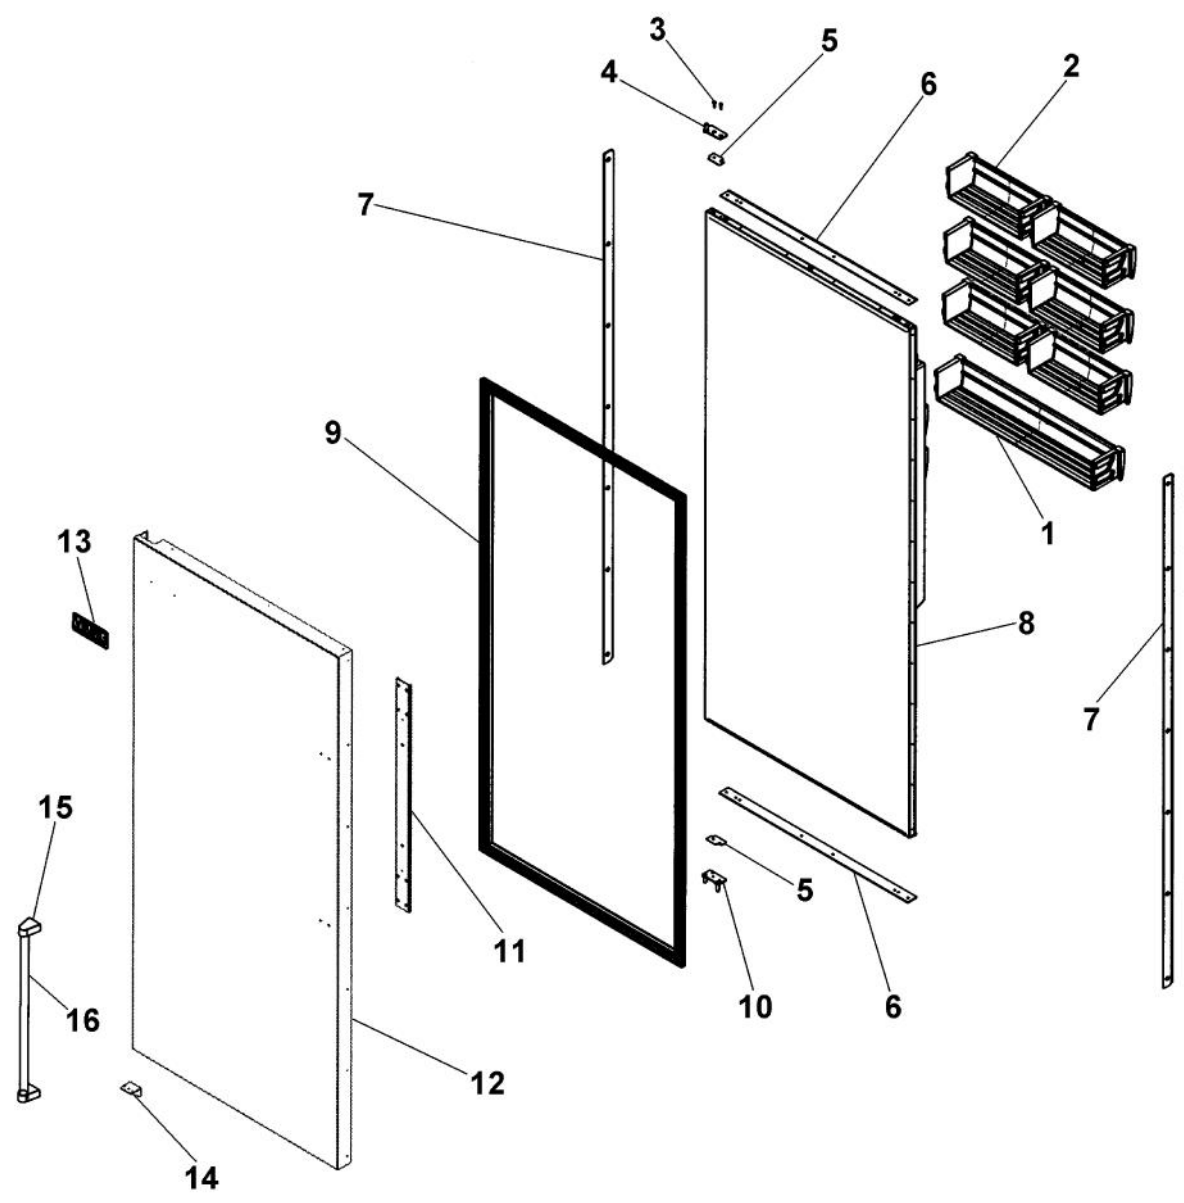

Ref #	Part Number	Qty.	Description
1	F2099937		TUBE FORMED HT EXCH AF 36
2	PM910282		LADDER SIDE
3	M0238535		SCREW-SM
4	G50911183		COVER UPPER EVAP ASM AF 36
5	PM910285		LADDER CENTER
6	L20911339WH		DIVERTER AIR RT 36 AF
7	M0238616		SCREW-SM
8	L20911338WH		DIVERTER AIR LFT 36 AF
9	G50912354		FAN ASSEMBLY AF 36
10	G50911134		COVER ASM FAN EVAP AF 36
11	PM910454		EVAPORATOR AF 36
12	PJ910037		DEFROST HEATER AF 36
13	PB910259		THERMOSTAT DEFROST TERMINATOR
14	PM910468		CLIP EVAP HTR 36 30 AF
15	G50911182		COVER ASM LOWER EVAP AF 36
16	K2096461		BRKT-EVAP COVER 12234801
17	C8983701		THERMISTOR
18	M0232929		SCREW-SE