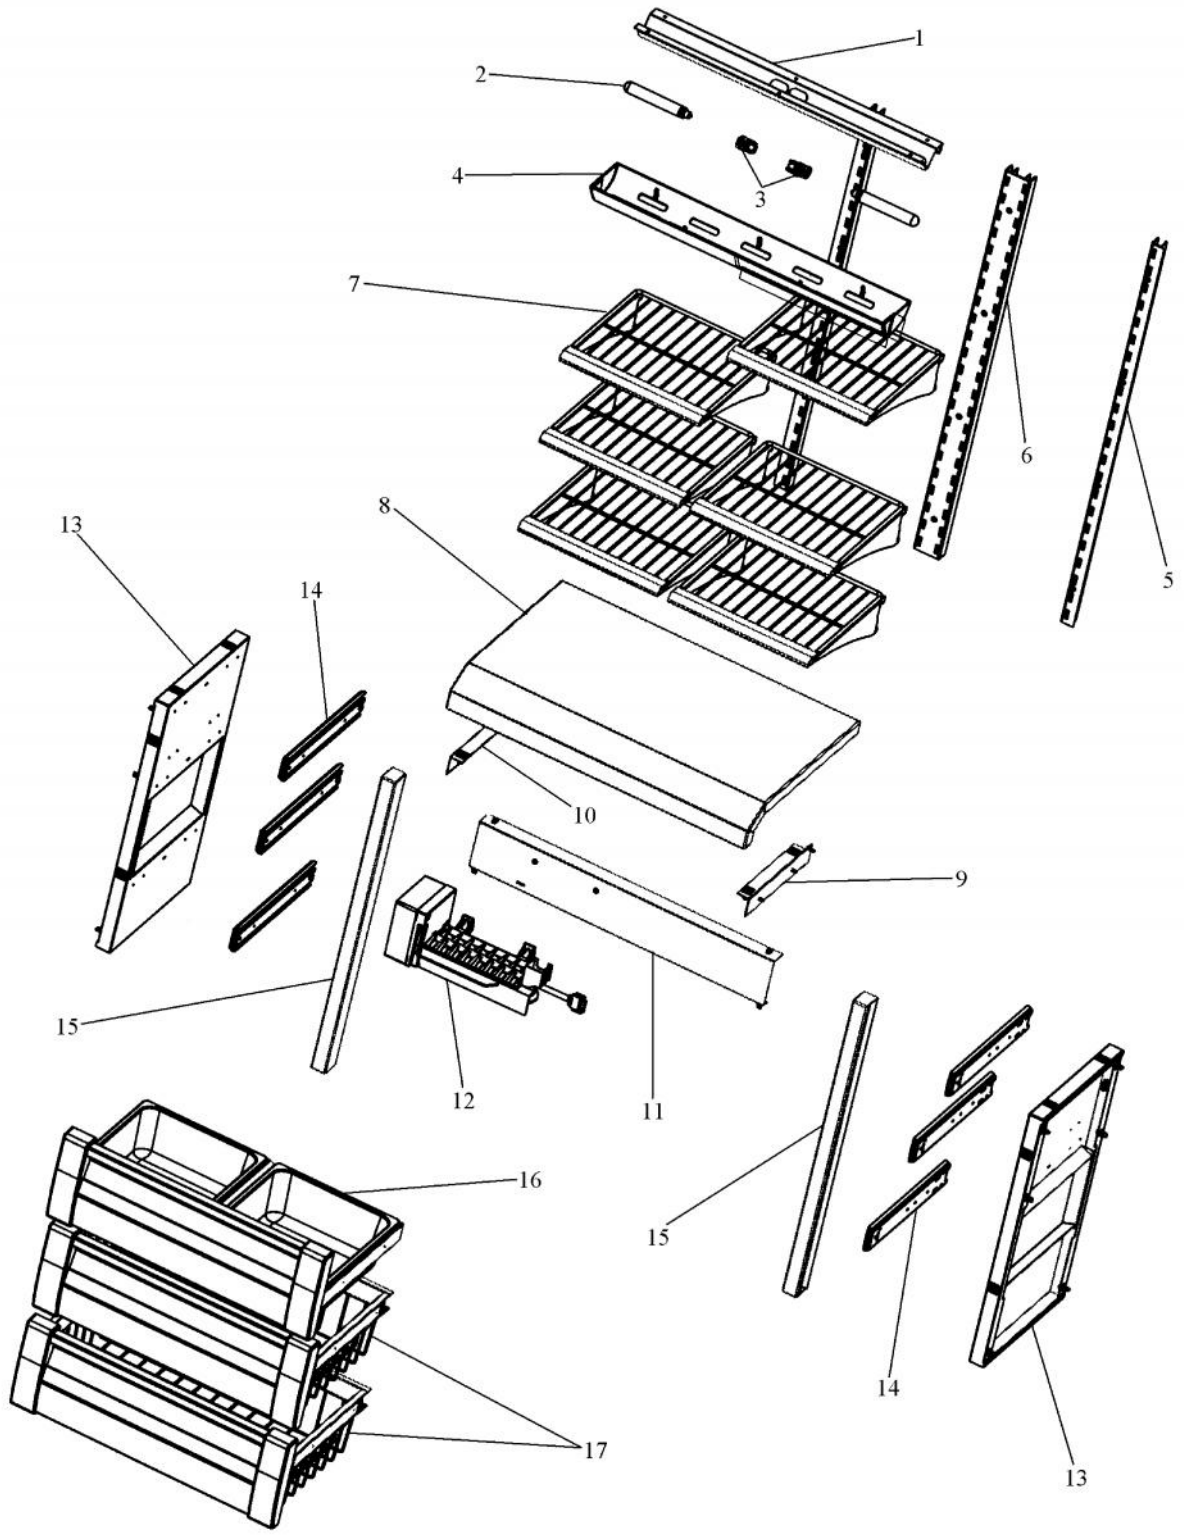

----- Manual continues below -----

Ref #	Part Number	Qty.	Description
1	L20910705		BRACKET LIGHT AR 36
2	A3079001		LAMP - 40W
3	PE950125		LIGHT SOCKET
4	PK930267		COVER LIGHT ASM AF AR BM 36
5	PM910282		LADDER SIDE
6	PM910285		LADDER CENTER
7	PM910189		SHELF WIRE FZ
8	G50911169		SHELF ICE ASM UPPER AF 36
9	K20911929		BRACKET ICE SHELF R
10	K20911928		BRACKET ICE SHELF L
11	C90911164WH		PLATE IN MOUNT AF 36 XWHX
12	G50911858		ICE MAKER ASM, SXS ND, AF
13	G50911176		BRKT SIDE GLIDE MOUNT ASM
14	PM910417		SLIDE 3 MEMBER 12 IN W/ LVR DISCONNECT
15	G50911181		TRIM ASM SIDE AF 36 30
16	G50911189		DRAWER ICE ASM AF 36
17	G50911195		DRAWER BASKET ASM AF 36

Ref #	Part Number	Qty.	Description
1	10916507		TUBE-PROCESS GRN
2	12064001		SUPP-CONT PANEL
3	12074703		INSUL-CONT BOX V12074703
4	A4539601		SUB TO PC040010 - RIVET-POP VA4539601
5	A4554817		BUSHING-SNAP VA4554817
6	K20910060		BRACKET - PC
7	K20610061		FRONT, CONTROL BOX
8	K20910062		CONTROL BOX TOP
9	K2098654		BRACKET SWITCH POWER
10	K2099402		CONTROL BOX
11	M0104106		CLIP-CORD VM0104106
12	M0217204		SCREW, SM
13	M0224128		SCREW-SM
14	M0238616		SCREW-SM
15	M0238846		SCREW-SHLDR
16	M0288120		NUT-SPEED, VM0288120
17	M0585504		SUPPORT
18	M0585506		SUPPORT
19	PC040010		POP RIVET
20	PD020194		SCREW-SM
21	PE950150		SPDT ROCKER SW. W/LEGEND
22	PE950180		OVERLAY SWITCH AF 36
23	G50911836		HIGH VOLTAGE BOARD (BEFORE 01/22/05) (BEFORE 01/22/05)
24	PE970463		POWER CONTROL BOARD (AFTER 01/22/05)
25	PE970464		HARNESS LOW VOLT
26	PE970465		HARNESS HIGH VOLT
27	PE970603		LOW VOLTAGE BOARD (BEFORE 01/22/05)
28			LOW VOLTAGE BOARD (AFTER 01/22/05)
	PE970609		HARNESS CONTROL BOARD (AFTER 01/22/05)
29	PK930220		PANEL COVER CONTROL
	PK930332		PANEL CONTROL AF 30 R
	PM910325		FILM PROTECTIVE