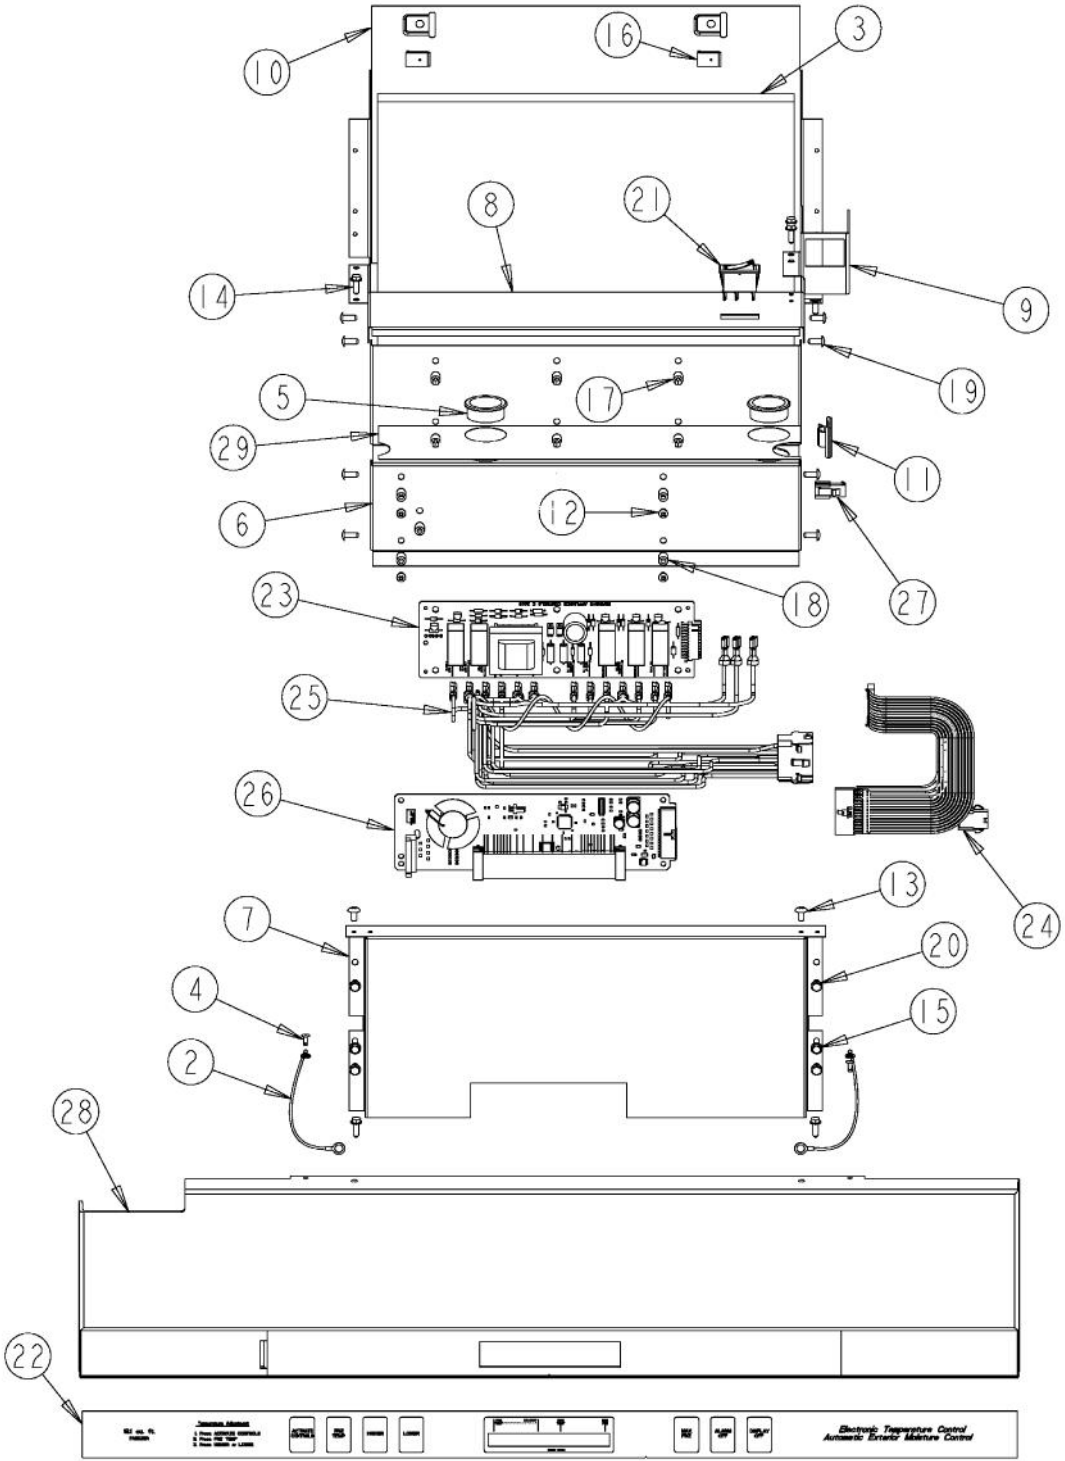

----- Manual continues below -----

Ref #	Part Number	Qty.	Description
1	L20910705		BRACKET LIGHT AR 36
2	A3079001		LAMP - 40W
3	PE950125		LIGHT SOCKET
4	PK930267		COVER LIGHT ASM AF AR BM 36
5	PM910282		LADDER SIDE
6	PM910285		LADDER CENTER
7	PM910189		SHELF WIRE FZ
8	G50911169		SHELF ICE ASM UPPER AF 36
9	K20911929		BRACKET ICE SHELF R
10	K20911928		BRACKET ICE SHELF L
11	C90911164WH		PLATE IN MOUNT AF 36 XWHX
12	G50911858		ICE MAKER ASM, SXS ND, AF
13	G50911176		BRKT SIDE GLIDE MOUNT ASM
14	PM910417		SLIDE 3 MEMBER 12 IN W/ LVR DISCONNECT
15	G50911181		TRIM ASM SIDE AF 36 30
16	G50911189		DRAWER ICE ASM AF 36
17	G50911195		DRAWER BASKET ASM AF 36

Ref #	Part Number	Qty.	Description
1	10916507		TUBE-PROCESS GRN
2	12064001		SUPP-CONT PANEL
3	12074703		INSUL-CONT BOX V12074703
4	A4539601		SUB TO PC040010 - RIVET-POP VA4539601
5	A4554817		BUSHING-SNAP VA4554817
6	K20910060		BRACKET - PC
7	K20610061		FRONT, CONTROL BOX
8	K20910062		CONTROL BOX TOP
9	K2098654		BRACKET SWITCH POWER
10	K2099402		CONTROL BOX
11	M0104106		CLIP-CORD VM0104106
12	M0217204		SCREW, SM
13	M0224128		SCREW-SM
14	M0238616		SCREW-SM
15	M0238846		SCREW-SHLDR
16	M0288120		NUT-SPEED, VM0288120
17	M0585504		SUPPORT
18	M0585506		SUPPORT
19	PC040010		POP RIVET
20	PD020194		SCREW-SM
21	PE950150		SPDT ROCKER SW. W/LEGEND
22	PE950180		OVERLAY SWITCH AF 36
23	G50911836		HIGH VOLTAGE BOARD (BEFORE 01/22/05) (BEFORE 01/22/05)
24	PE970463		POWER CONTROL BOARD (AFTER 01/22/05)
25	PE970464		HARNESS LOW VOLT
26	PE970465		HARNESS HIGH VOLT
27	PE970603		LOW VOLTAGE BOARD (BEFORE 01/22/05)
28			LOW VOLTAGE BOARD (AFTER 01/22/05)
	PE970609		HARNESS CONTROL BOARD (AFTER 01/22/05)
29	PK930220		PANEL COVER CONTROL
	PK930332		PANEL CONTROL AF 30 R
	PM910325		FILM PROTECTIVE