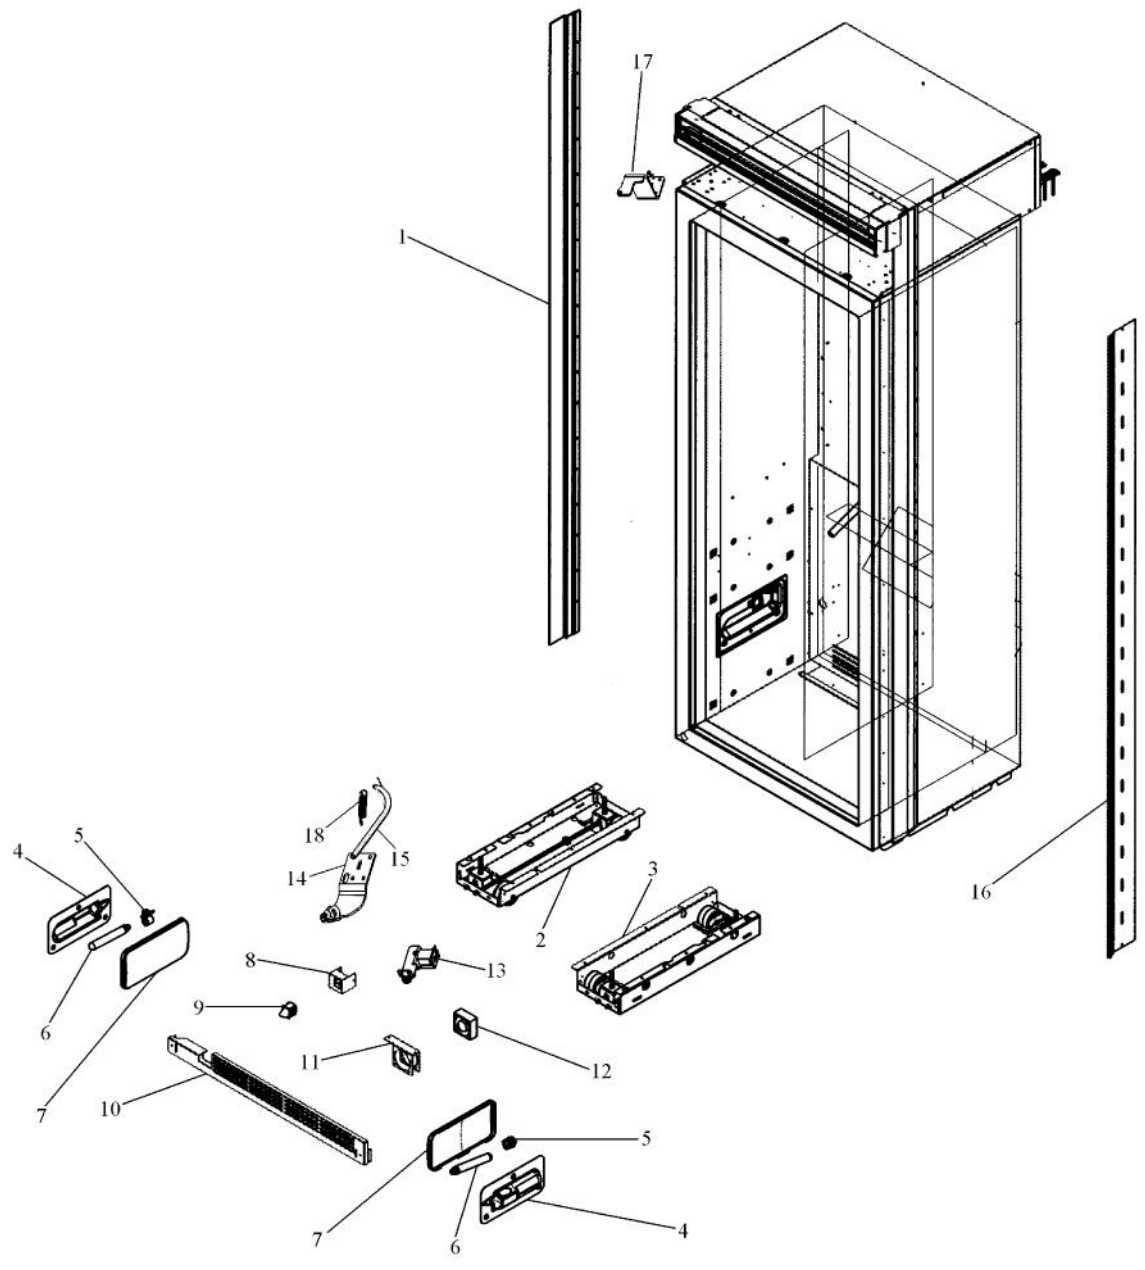

----- Manual continues below -----

Ref #	Part Number	Qty.	Description
1	L20910705		BRACKET LIGHT AR 36
2	A3079001		LAMP - 40W
3	PE950125		LIGHT SOCKET
4	PK930267		COVER LIGHT ASM AF AR BM 36
5	PM910282		LADDER SIDE
6	PM910285		LADDER CENTER
7	PM910189		SHELF WIRE FZ
8	G50911169		SHELF ICE ASM UPPER AF 36
9	K20911929		BRACKET ICE SHELF R
10	K20911928		BRACKET ICE SHELF L
11	C90911164WH		PLATE IN MOUNT AF 36 XWHX
12	G50911858		ICE MAKER ASM, SXS ND, AF
13	G50911176		BRKT SIDE GLIDE MOUNT ASM
14	PM910417		SLIDE 3 MEMBER 12 IN W/ LVR DISCONNECT
15	G50911181		TRIM ASM SIDE AF 36 30
16	G50911189		DRAWER ICE ASM AF 36
17	G50911195		DRAWER BASKET ASM AF 36

Ref #	Part Number	Qty.	Description
1	10916507		TUBE-PROCESS GRN
2	12064001		SUPP-CONT PANEL
3	12074703		INSUL-CONT BOX V12074703
4	A4539601		SUB TO PC040010 - RIVET-POP VA4539601
5	A4554817		BUSHING-SNAP VA4554817
6	K20910060		BRACKET - PC
7	K20610061		FRONT, CONTROL BOX
8	K20910062		CONTROL BOX TOP
9	K2098654		BRACKET SWITCH POWER
10	K2099402		CONTROL BOX
11	M0104106		CLIP-CORD VM0104106
12	M0217204		SCREW, SM
13	M0224128		SCREW-SM
14	M0238616		SCREW-SM
15	M0238846		SCREW-SHLDR
16	M0288120		NUT-SPEED, VM0288120
17	M0585504		SUPPORT
18	M0585506		SUPPORT
19	PC040010		POP RIVET
20	PD020194		SCREW-SM
21	PE950150		SPDT ROCKER SW. W/LEGEND
22	PE950180		OVERLAY SWITCH AF 36
23	G50911836		HIGH VOLTAGE BOARD (BEFORE 01/22/05) (BEFORE 01/22/05)
24	PE970463		POWER CONTROL BOARD (AFTER 01/22/05)
25	PE970464		HARNESS LOW VOLT
26	PE970465		HARNESS HIGH VOLT
27	PE970603		LOW VOLTAGE BOARD (BEFORE 01/22/05)
28			LOW VOLTAGE BOARD (AFTER 01/22/05)
	PE970609		HARNESS CONTROL BOARD (AFTER 01/22/05)
29	PK930220		PANEL COVER CONTROL
	PK930332		PANEL CONTROL AF 30 R
	PM910325		FILM PROTECTIVE