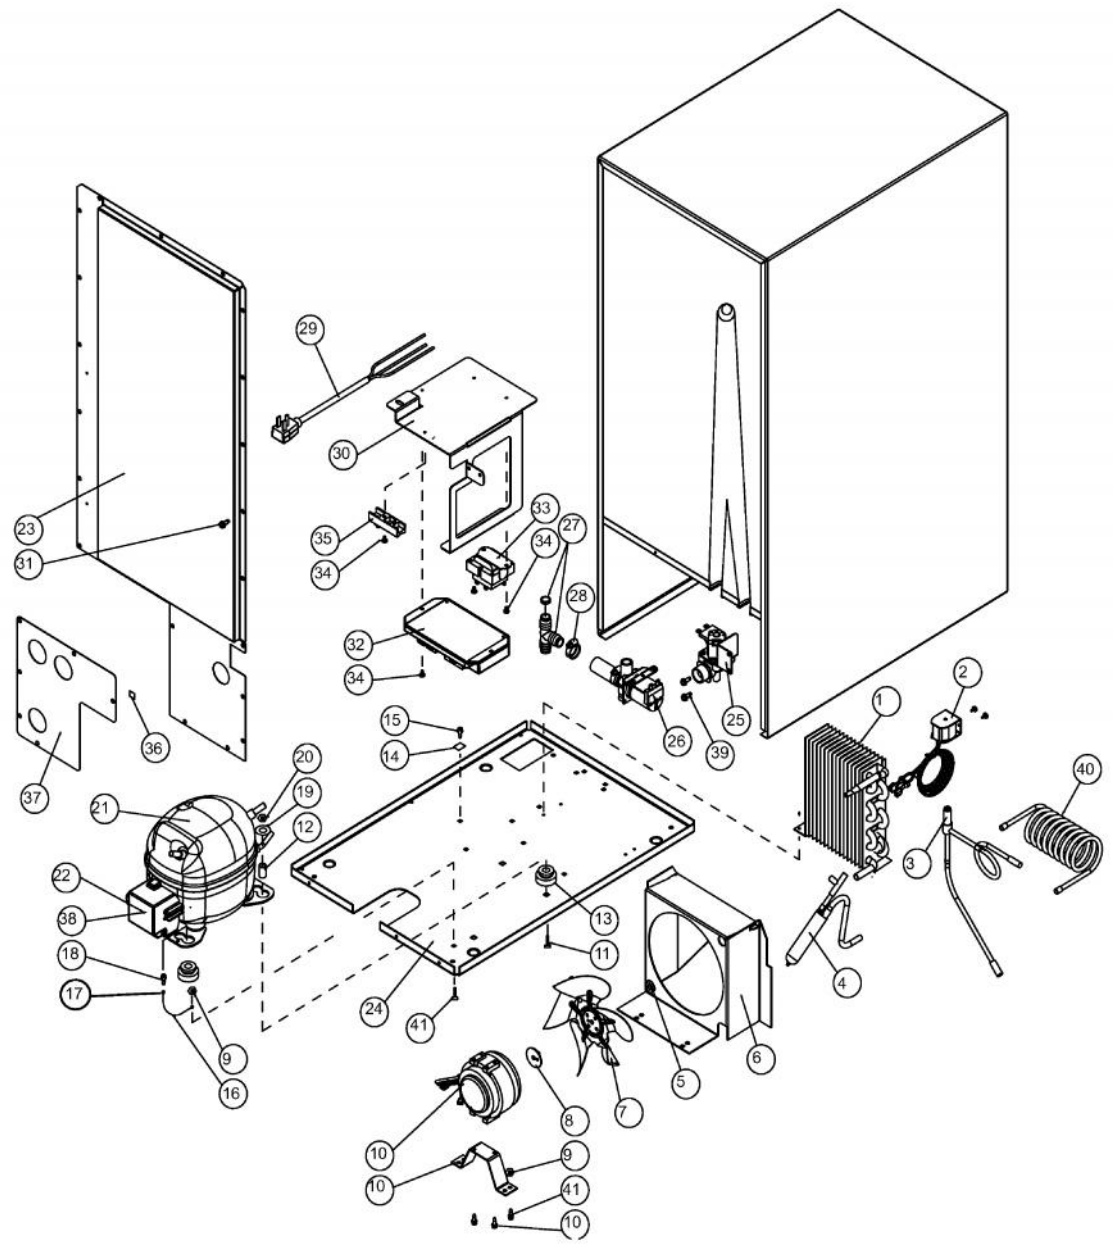

# VIKING DUIM153D Owner's Manual

[Shop genuine replacement parts for VIKING DUIM153D](#)

[Find Your VIKING Other Parts - Select From 40 Models](#)

----- Manual continues below -----

Ref #	Part Number	Qty.	Description
1	017609-000	2	DISTRIBUTOR TUBE END
2	017610-000	1	DISTRIBUTOR TUBE
3	017611-000	1	EVAPORATOR ASSEMBLY, WHITE
4	017612-000	4	SCREW, NO.10-32 X1 TRUSS HEAD MACHINE, SS
5	017613-000	1	P-CLAMP
6	017614-000	2	PLASTIC WASHER, WHITE
7	017612-000	2	SCREW, NO.10-32 X1 TRUSS HEAD MACHINE, SS
8	017615-000	1	CIRCULATION PUMP
NI	025147-000	1	DRAIN PUMP
9	017616-000	1	RESERVOIR
10	017617-000	2	1/4 LARGE VINIL SPACER, WHITE
11	017619-000	2	SCREW, NO.10-32 X 1.25 TRUSS HEAD MACHINE, SS
12	017618-000	1	P-CLAMP, WHITE
13	017620-000	1	SLEEVE W/THERMISTOR
14	017621-000	1	NUT, NO.10-24, LOCK
15	017622-000	1	BIN SENSOR BAR
16	017623-000	1	SCREW, NO.10-24, PHILIPS HEADS, SS
17	017612-000	4	SCREW, NO.10-32 X1 TRUSS HEAD MACHINE, SS
18	017624-000	1	DRAIN PLUG
19	017625-000	1	GRID-CUTTER ASSEMBLY
20	017626-000	1	DEFLECTOR
21	017612-000	4	SCREW, NO.10-32 X1 TRUSS HEAD MACHINE, SS
22	017627-000	20	NO.10-32 WELLNUT
23	017628-000	1	SCREW, NO.10-32 X 1/2 MACHINE, SS
24	017629-000	1	EVAPORATOR THERMISTOR
25	017630-000	1	RETAINER CLIP
26	017612-000	2	SCREW, NO.10-32 X1 TRUSS HEAD MACHINE, SS
27	PW300156	1	ICE SCOOP (VUIM150) 42242993
28	017614-000	2	PLASTIC WASHER, WHITE
29	017633-000	1	HOSE CLAMP
30	017634-000	1	DRAIN TUBE

Ref #	Part Number	Qty.	Description
1	017599-000	2	SCREW, NO.10-32 X 1/2 MACHINE, SS
2	017600-000	1	ESCUTCHEON
3	017601-000	1	TRIM PANEL
4	009643-000	2	SCREW
5	017602-000	1	PLUG, HOLE, BLACK
6	017605-000	1	GRILLE, BLACK
7	017604-000	1	SWITCH, BLACK
8	017606-000	2	SCREW, No.12 X 3/4 FLT HD AB, BLACK
9	017608-000	1	NO.10 EXT. TOOTH LOWA
No.	010031-000	4	LEVELING LEG