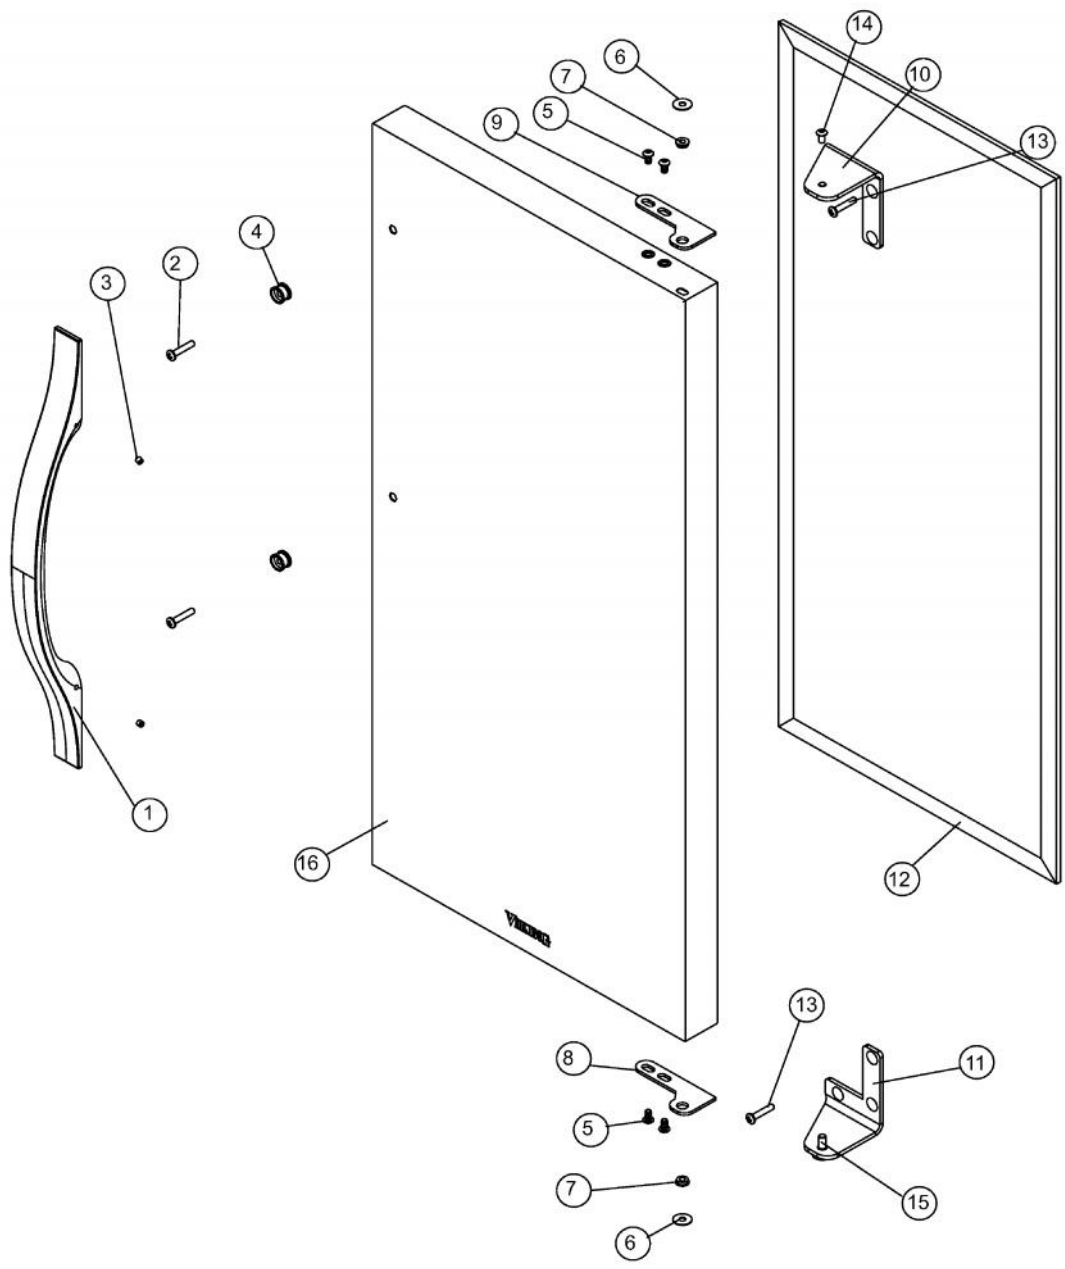

Ref #	Part Number	Qty.	Description
1	009866-000	1	DESIGNER HANDLE ASSEMBLY
2	009643-000	2	SCREW
3	009644-000	2	SET SCREW
4	010080-000	2	STAND-OFF STUD - DESIGNER
5	010212-000	4	SCREW, 1/4-20 SS
6	009761-000	2	WASHER, NYLON
7	009755-000	2	HINGE BUSHING
8	009757-000	1	HINGE ADAPTER, BOTTOM, SS
9	009760-000	1	HINGE ADAPTER, TOP, SS
10	010695-000	1	STANDARD HINGE, RIGHT TOP, CHROME
11	017585-000	1	HINGE, CHROME, LH
12	010730-000	1	GASKET
13	017587-000	6	10-32 X 3/4 PH CSK ZN
14	017588-000	1	HINGE, PIN, TOP
15	017589-000	1	HINGE, PIN BOTTOM
16	017592-000	1	DOOR ASSEMBLY, RH
16	017593-000	1	DOOR ASSEMBLY, LH