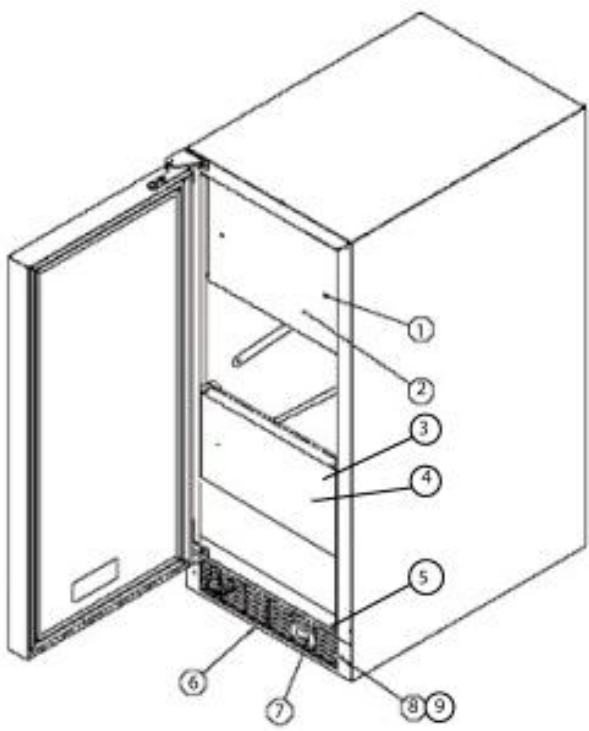

# VIKING DUIM153D Owner's Manual

[Shop genuine replacement parts for VIKING DUIM153D](#)

[Find Your VIKING Other Parts - Select From 40 Models](#)

----- Manual continues below -----

Ref #	Part Number	Qty.	Description
1	017609-000	2	DISTRIBUTOR TUBE END
2	017610-000	1	DISTRIBUTOR TUBE
3	017611-000	1	EVAPORATOR ASSEMBLY, WHITE
4	017612-000	4	SCREW, NO.10-32 X1 TRUSS HEAD MACHINE, SS
5	017613-000	1	P-CLAMP
6	017614-000	2	PLASTIC WASHER, WHITE
7	017612-000	2	SCREW, NO.10-32 X1 TRUSS HEAD MACHINE, SS
8	017615-000	1	CIRCULATION PUMP
NI	025147-000	1	DRAIN PUMP
9	017616-000	1	RESERVOIR
10	017617-000	2	1/4 LARGE VINIL SPACER, WHITE
11	017619-000	2	SCREW, NO.10-32 X 1.25 TRUSS HEAD MACHINE, SS
12	017618-000	1	P-CLAMP, WHITE
13	017620-000	1	SLEEVE W/THERMISTOR
14	017621-000	1	NUT, NO.10-24, LOCK
15	017622-000	1	BIN SENSOR BAR
16	017623-000	1	SCREW, NO.10-24, PHILIPS HEADS, SS
17	017612-000	4	SCREW, NO.10-32 X1 TRUSS HEAD MACHINE, SS
18	017624-000	1	DRAIN PLUG
19	017625-000	1	GRID-CUTTER ASSEMBLY
20	017626-000	1	DEFLECTOR
21	017612-000	4	SCREW, NO.10-32 X1 TRUSS HEAD MACHINE, SS
22	017627-000	20	NO.10-32 WELLNUT
23	017628-000	1	SCREW, NO.10-32 X 1/2 MACHINE, SS
24	017629-000	1	EVAPORATOR THERMISTOR
25	017630-000	1	RETAINER CLIP
26	017612-000	2	SCREW, NO.10-32 X1 TRUSS HEAD MACHINE, SS
27	PW300156	1	ICE SCOOP (VUIM150) 42242993
28	017614-000	2	PLASTIC WASHER, WHITE
29	017633-000	1	HOSE CLAMP
30	017634-000	1	DRAIN TUBE

Ref #	Part Number	Qty.	Description
1	017599-000	2	SCREW, NO.10-32 X 1/2 MACHINE, SS
2	017600-000	1	ESCUTCHEON
3	017601-000	1	TRIM PANEL
4	009643-000	2	SCREW
5	017602-000	1	PLUG, HOLE, BLACK
6	017605-000	1	GRILLE, BLACK
7	017604-000	1	SWITCH, BLACK
8	017606-000	2	SCREW, No.12 X 3/4 FLT HD AB, BLACK
9	017608-000	1	NO.10 EXT. TOOTH LOWA
No.	010031-000	4	LEVELING LEG