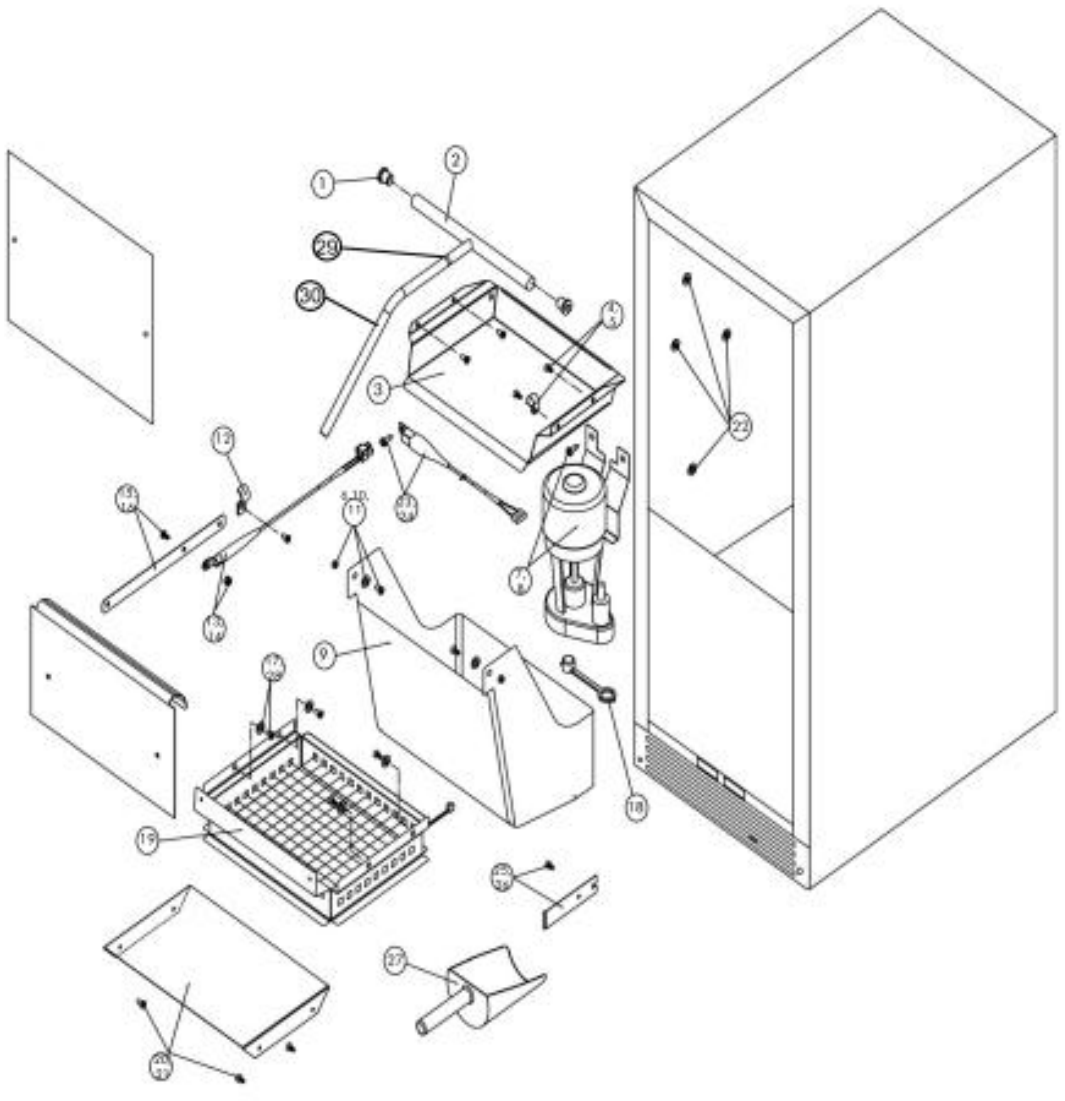

# VIKING DUIM153D Owner's Manual

[Shop genuine replacement parts for VIKING DUIM153D](#)

[Find Your VIKING Other Parts - Select From 40 Models](#)

----- Manual continues below -----

Ref #	Part Number	Qty.	Description
1	017609-000	2	DISTRIBUTOR TUBE END
2	017610-000	1	DISTRIBUTOR TUBE
3	017611-000	1	EVAPORATOR ASSEMBLY, WHITE
4	017612-000	4	SCREW, NO.10-32 X1 TRUSS HEAD MACHINE, SS
5	017613-000	1	P-CLAMP
6	017614-000	2	PLASTIC WASHER, WHITE
7	017612-000	2	SCREW, NO.10-32 X1 TRUSS HEAD MACHINE, SS
8	017615-000	1	CIRCULATION PUMP
NI	025147-000	1	DRAIN PUMP
9	017616-000	1	RESERVOIR
10	017617-000	2	1/4 LARGE VINIL SPACER, WHITE
11	017619-000	2	SCREW, NO.10-32 X 1.25 TRUSS HEAD MACHINE, SS
12	017618-000	1	P-CLAMP, WHITE
13	017620-000	1	SLEEVE W/THERMISTOR
14	017621-000	1	NUT, NO.10-24, LOCK
15	017622-000	1	BIN SENSOR BAR
16	017623-000	1	SCREW, NO.10-24, PHILIPS HEADS, SS
17	017612-000	4	SCREW, NO.10-32 X1 TRUSS HEAD MACHINE, SS
18	017624-000	1	DRAIN PLUG
19	017625-000	1	GRID-CUTTER ASSEMBLY
20	017626-000	1	DEFLECTOR
21	017612-000	4	SCREW, NO.10-32 X1 TRUSS HEAD MACHINE, SS
22	017627-000	20	NO.10-32 WELLNUT
23	017628-000	1	SCREW, NO.10-32 X 1/2 MACHINE, SS
24	017629-000	1	EVAPORATOR THERMISTOR
25	017630-000	1	RETAINER CLIP
26	017612-000	2	SCREW, NO.10-32 X1 TRUSS HEAD MACHINE, SS
27	PW300156	1	ICE SCOOP (VUIM150) 42242993
28	017614-000	2	PLASTIC WASHER, WHITE
29	017633-000	1	HOSE CLAMP
30	017634-000	1	DRAIN TUBE

Ref #	Part Number	Qty.	Description
1	017599-000	2	SCREW, NO.10-32 X 1/2 MACHINE, SS
2	017600-000	1	ESCUTCHEON
3	017601-000	1	TRIM PANEL
4	009643-000	2	SCREW
5	017602-000	1	PLUG, HOLE, BLACK
6	017605-000	1	GRILLE, BLACK
7	017604-000	1	SWITCH, BLACK
8	017606-000	2	SCREW, No.12 X 3/4 FLT HD AB, BLACK
9	017608-000	1	NO.10 EXT. TOOTH LOWA
No.	010031-000	4	LEVELING LEG