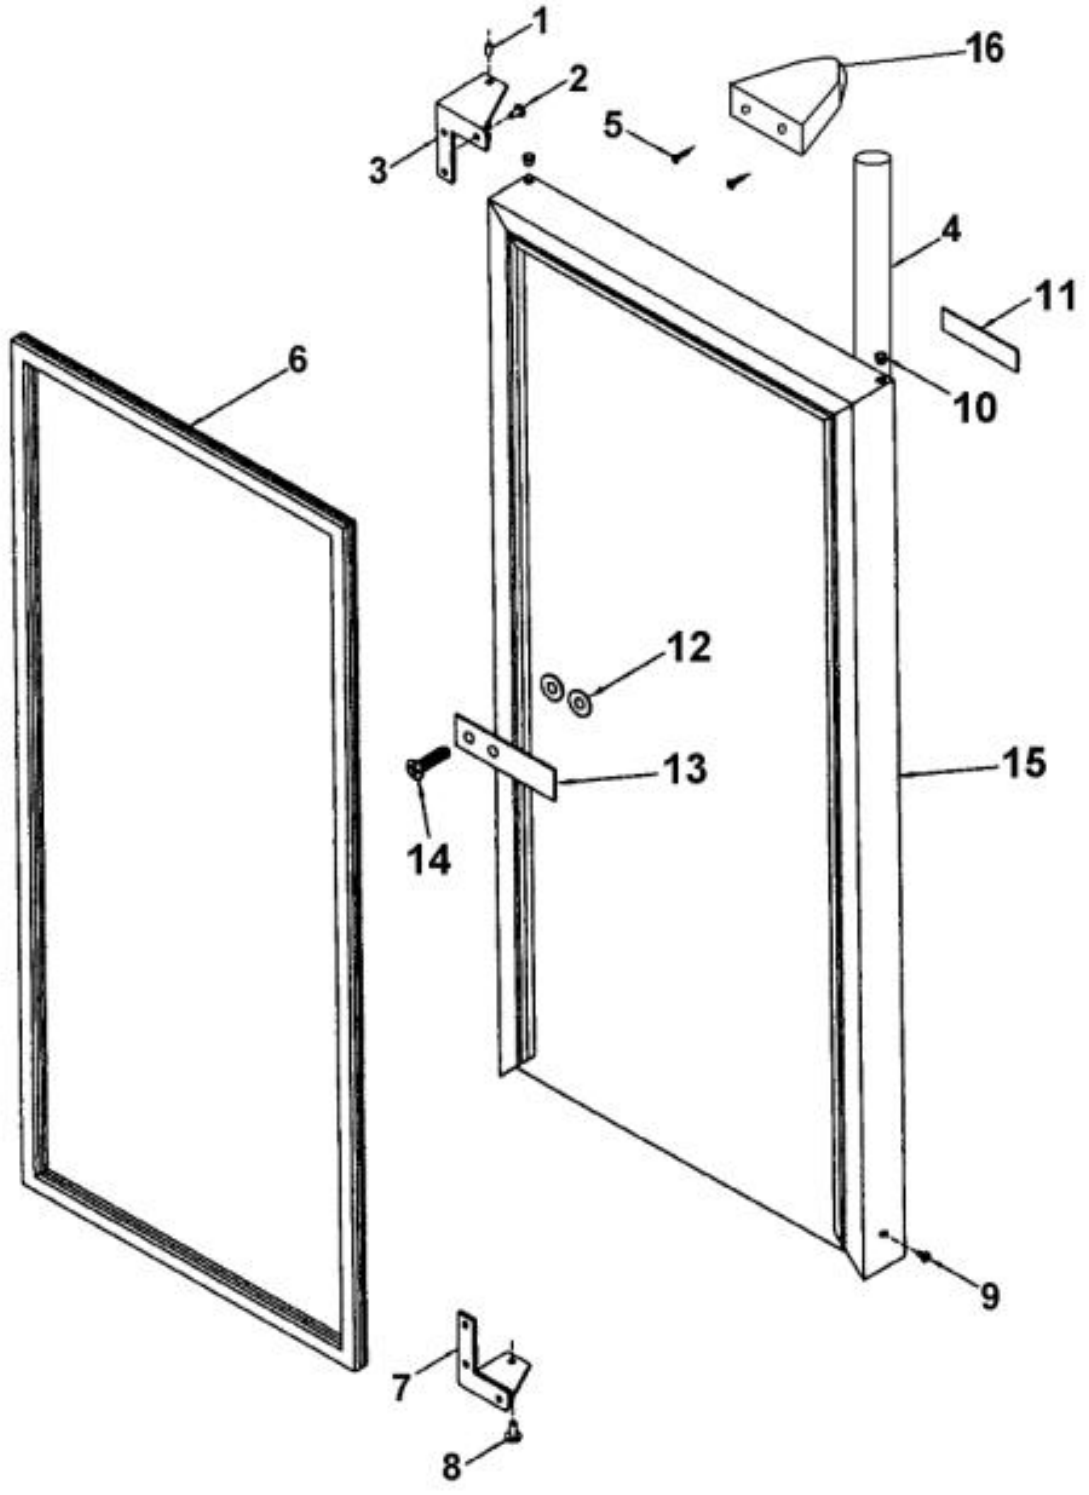

Ref #	Part Number	Qty.	Description
1	PW300239		HINGE PIN, TOP
2	PW300240		SCREW
3	PW300241		HINGE
4	PE930102		DR HNDLE VUIM150DR XSS CUT 24 5/8
	PE930102PVD		DOOR HANDLE (VUIM150DR) XBRX
5	PW300167		SCREW (VUIM150) 42243240
6	PW300265		DOOR GASKET (42243388) VUIM150
7	PW220004		HINGE KIT (VUWC140) X 42240881
8	PW300244		HINGE PIN, BOTTOM (42245708)
9	PW300245		SCREW PKG25 42242237
10	PW300246		HINGE BUSHING
11	PE010058		4 1/2LOGO/VIKING PROF XBKX (ADV
	PE010093		LOGO-4 1/2 (VIKING-XBKXXBRX ADHESIV
12	PW300247		WELLNUT
13	PW300248		RETAINER AND WELL NUTS 42242975
14	PW300163		SCREW (VUIM150) 42243357
15	B2096967		DOOR SKIN 15`` ICE MAKER
	C9096967FG		DOOR PANEL (VUIM150)
	C9096967GG		DOOR PANEL (VUIM150)
	C9096967VB		DOOR PANEL (VUIM150)
16	PE030001		BRACKET, DOOR, HANDLE
	PE030001PVD		END CAP DOOR HANDLE XBR
No.	PW300252		DOOR ASSY. W/O FRAME (LH/RH)
No.	PW300253		VUIM150DLSS WITH FRAME 42243727
No.	PW300254		VUIM150DRSS WITH FRAME 42243728