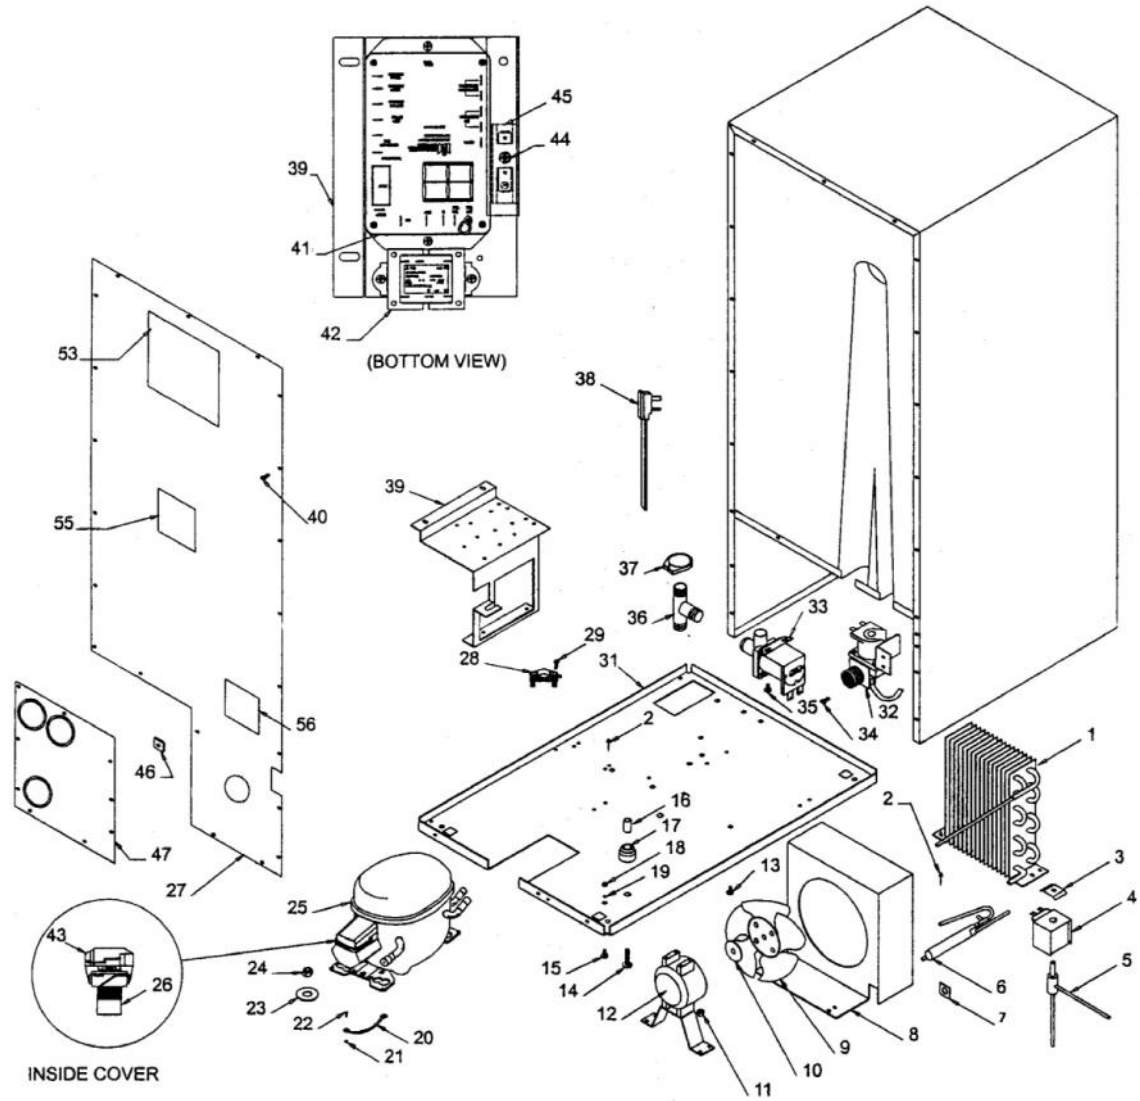

Ref #	Part Number	Qty.	Description
1	PW300159		CONDENSER ASSY
2	PW300141		POP RIVET, SS (VUIM150) 42243617
3	PW300139		SOLENOID COIL (VUIM150) 42241490 NLA
4	part of No.3		SOLENOID COIL AND RETAINER
5	PW300149		HOT GAS VALVE
6	PW300162		DRIER ASSEMBLY (VUIM150) 42242961
7	part of No.12		SPEED NUT
8	PW300145		FAN SHROUD (VUIM150) 42242902
9	PW300151		FAN BLADE
10	part of No.12		SILENCER, SPACER
11	part of No.12		LOCKNUT W/ WASHER
12	PW300152		FAN MOTOR ASSY (VUIM150) 42244701
13	part of No.12		CARRIAGE BOLT
14	part of No.25		CARRIAGE BOLT
15	part of No.25		CARRIAGE BOLT
16	part of No.25		SLEEVE, COMPRESSOR
17	part of No.25		GROMMET, COMPRESSOR
18	part of No.25		LOCKNUT
19	PW300143		LOCK WASHER (VUIM150) 42243619
20	PW300279		GROUND WIRE, COMPRESSOR
21	PW300280		LOCK WASHER
22	PW300281		SCREW
23	part of No.25		WASHER
24	part of No.25		LOCKNUT
25	PW300193		COMPRESSOR ASSY (VUIM) 42245141
26	PW240007		PTC STARTER (VUWC140) 42242427
27	PW300174		BACK PANEL (VUIM150) 42242962
28	PW300170		POWER CORD CLAMP
29	part of No.28		SCREW
31	PW300173		BASE PLATE (42242964)
32	PW300184		WATER VALVE ASSY (VUIM150) 42242965
33	PW300185		DRAIN VALVE (VUIM150) 42242966
34	PW200004		SCREW LENS COVER 42243354
35	PW200004		SCREW LENS COVER 42243354
36	PW300176		TEE FITTING 42242967
37	part of No.36		HOSE CLAMP
38	PW300153		POWER CORD (VUIM150) 42242963
39	PW300146		BRACKET (VUIM150) 42242968
40	PW200004		SCREW LENS COVER 42243354
41	PW300194		ELECTRONIC BOARD 42243384 (BEFORE 08-08-07)
	017662-000		ELECTRONIC CONTROL, SATURN (AFTER 08-08-07)
42	PW300154		TRANSFORMER (VUIM150) 42242973
43	PW300284		COMPRESSOR OVERLOAD (42244702)
44	PW300285		SCREW (100 PER PACK)
45	PW300186		TERMINAL BLOCK
46	PW300179		U-CLIP W/SCREWS (VUIM150) 42243015
47	PW300192		ACCESS PANEL ASSY (VUIM) 42243016