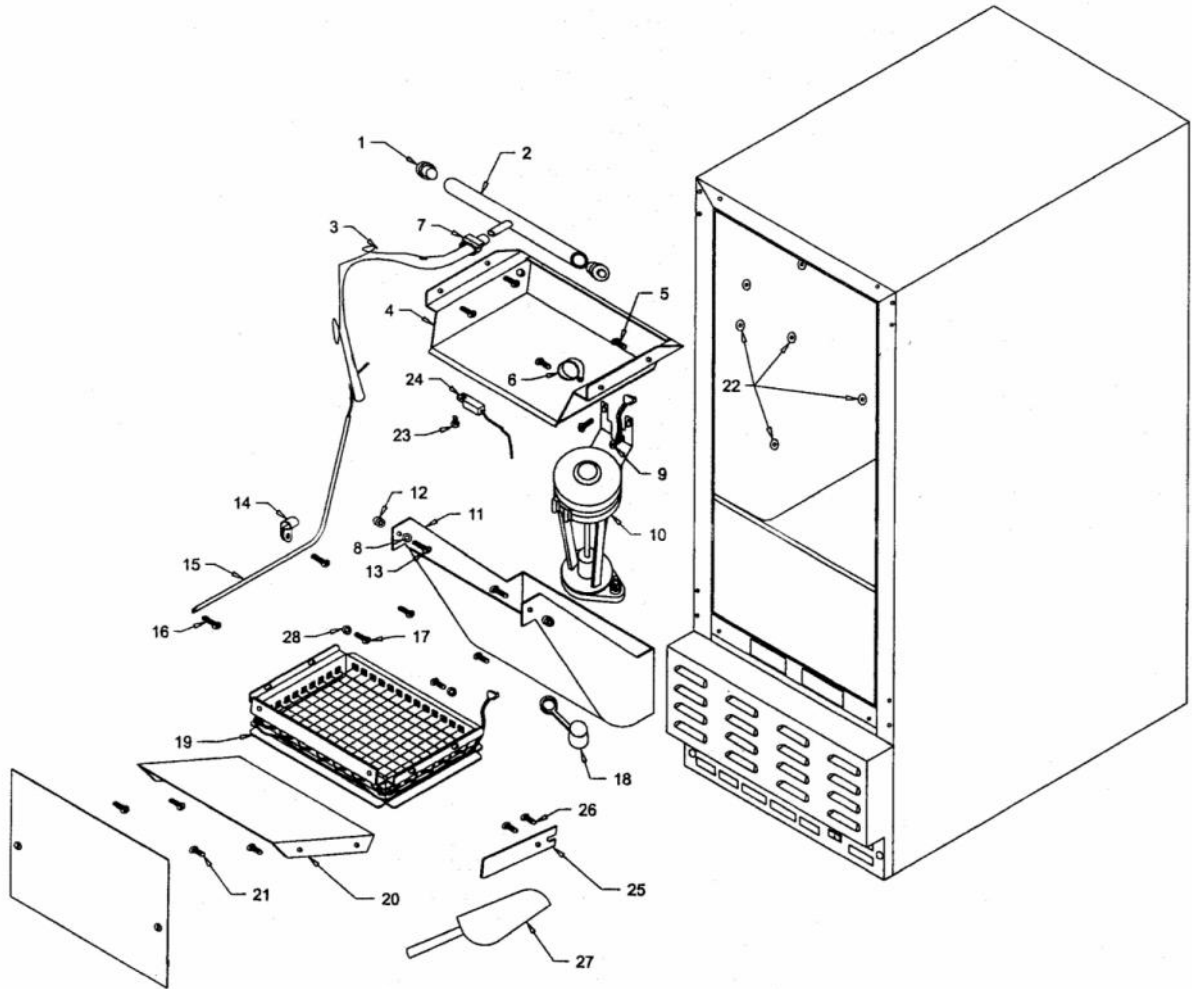

----- Manual continues below -----

Ref #	Part Number	Qty.	Description
1	Not Replaceable		CABINET ASSEMBLY
2	PW300268		HOLE PLUG (42242846)
3	part of item No.4		SCREW
4	PW300157		ESCUTHEON PNL/SCREW 42242989
5	PW300269		GRILLE, SS TOP (42245191)
	G9096974FG		GRILLE ASSY 15 ICEMAKER XFGX
	G9096974GG		GRILLE ASSY 15 ICEMAKER XGGX
	G9096974VB		GRILLE ASSY 15 ICEMAKER XVBX
6	PW300270		GRILLE, SS BOTTOM (OUTDOOR)
7	PW300158		ON/OFF CLEAN SWITCH (VUIM) 42242992
8	PW300272		SCREW, GRILLE
9	PW300273		WASHER
10	PW300156		ICE SCOOP (VUIM150) 42242993
11	PW300275		TRIM PANEL ASSEMBLY (OUTDOOR) 42244709
12	PW300163		SCREW (VUIM150) 42243357
13	PW300276		LEG LEVELER

Ref #	Part Number	Qty.	Description
1	PW300187		DISTRIBUTOR TUBE END (VUIM)42242977
2	PW300142		DISTRIBUTOR TUBE (VUIM150) 42242976
3	part of No.2		TUBING
4	PW300155		EVAPORATOR ASSY (VUIM150) 42242978
5	PW300163		SCREW (VUIM150) 42243357
6	part of No.4		CLAMP
7	part of No.2		HOSE CLAMP
8	part of No.11		WASHER
9	PW300163		SCREW (VUIM150) 42243357
10	PW300188		CIRCULATION PUMP VUIM 42242980
NI	025147-000	1	DRAIN PUMP
11	PW300189		RESERVOIR (VUIM150) 42242981
12	part of No.11		SPACER
13	part of No.11		SCREW
14	part of No.15		CLAMP
15	PW300183		THERMISTOR W/SLEEVE 42242986 (BEFORE 08-08-07)
	006331-000		BIN THERMISTOR W/SLEEVE (AFTER 08-08-07)
16	PW300163		SCREW (VUIM150) 42243357
17	PW300163		SCREW (VUIM150) 42243357
18	PW300190		DRAIN PLUG (VUIM150) 42242982
19	PW300191		GRID CUTTER ASSY (VUIM) 42242984
20	PW300180		DFLCTOR W/SCREWS (VUIM150) 42242985
21	PW300163		SCREW (VUIM150) 42243357
22	PW300175		WELLNUT (VUIM150) 42242987
23	part of No.24		SCREW
24	PW300195		THERMISTOR 42243392 (BEFORE 08-08-07)
	006330-000		EVAPORATOR THERMISTOR (AFTER 08-08-07)
25	PW300277		RETAINER CLIP
26	PW300163		SCREW (VUIM150) 42243357
27	PW300156		ICE SCOOP (VUIM150) 42242993
28	part of No.19		WASHER