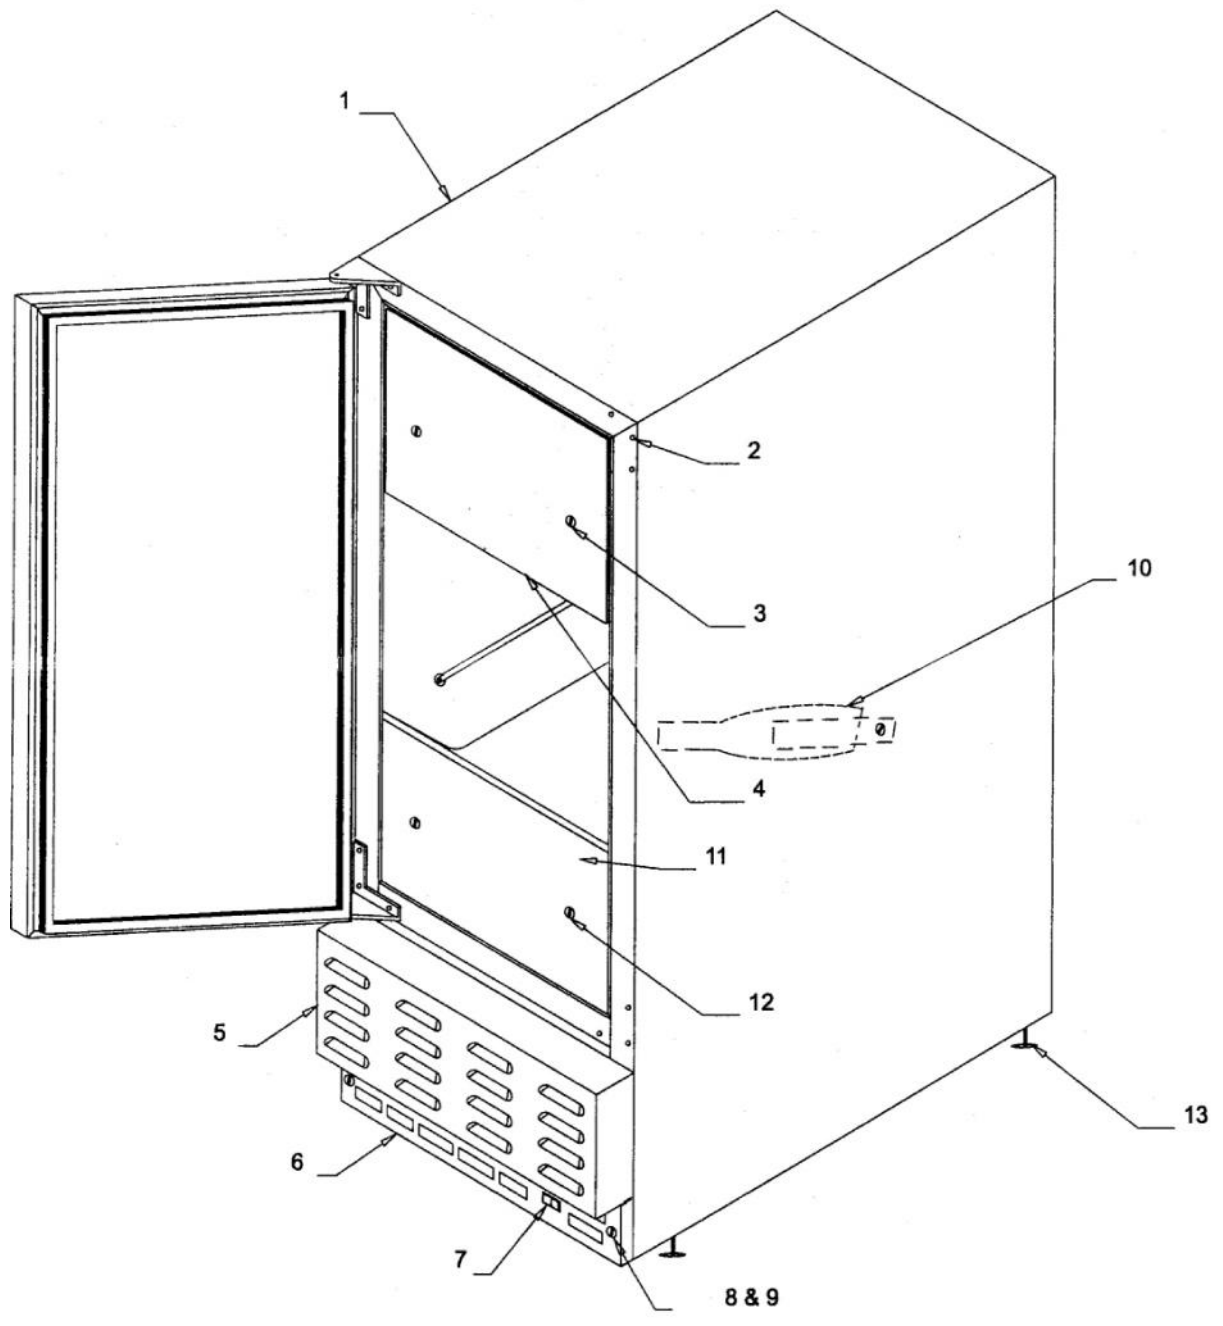

----- Manual continues below -----

Ref #	Part Number	Qty.	Description
1	Not Replaceable		CABINET ASSEMBLY
2	PW300268		HOLE PLUG (42242846)
3	part of item No.4		SCREW
4	PW300157		ESCUTHEON PNL/SCREW 42242989
5	PW300269		GRILLE, SS TOP (42245191)
	G9096974FG		GRILLE ASSY 15 ICEMAKER XFGX
	G9096974GG		GRILLE ASSY 15 ICEMAKER XGGX
	G9096974VB		GRILLE ASSY 15 ICEMAKER XVBX
6	PW300270		GRILLE, SS BOTTOM (OUTDOOR)
7	PW300158		ON/OFF CLEAN SWITCH (VUIM) 42242992
8	PW300272		SCREW, GRILLE
9	PW300273		WASHER
10	PW300156		ICE SCOOP (VUIM150) 42242993
11	PW300275		TRIM PANEL ASSEMBLY (OUTDOOR) 42244709
12	PW300163		SCREW (VUIM150) 42243357
13	PW300276		LEG LEVELER