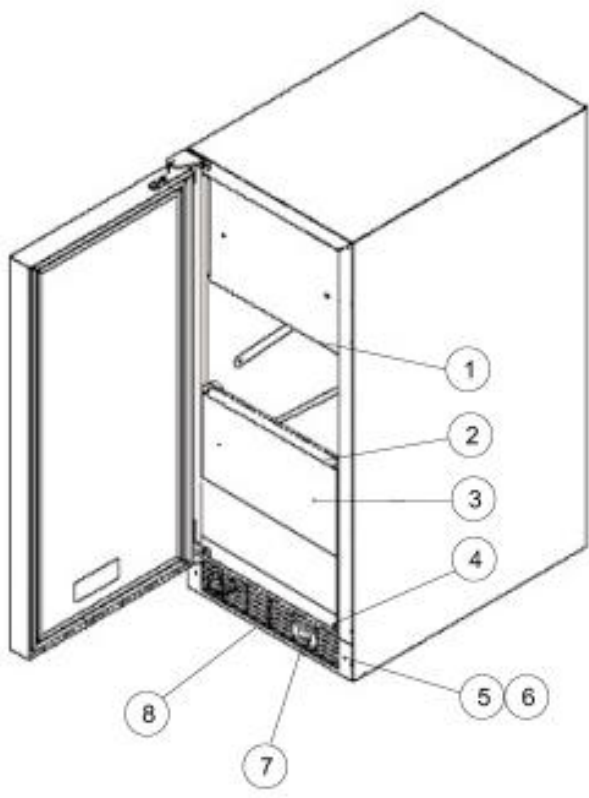

[Find Your VIKING Other Parts - Select From 40 Models](#)

----- Manual continues below -----

Ref #	Part Number	Qty.	Description
1	42037002-001	1	DOOR ASSEMBLY RH (DRSS/TRSS MODELS - SHOWN)
1	42037002-002	1	DOOR ASSEMBLY LH (DLSS/TLSS MODELS)
2	009760-000	1	HINGE ADAPTER, TOP, SS
3	009755-000	2	HINGE BUSHING, NYLON
4	010212-000	4	SCREW, 1/4-20 SS
5	009761-000	2	WASHER, NYLON
6	017588-000	1	HINGE, PIN, TOP
7	010695-000	1	STANDARD HINGE, RIGHT TOP, CHROME
8	PW230017	1	DOOR GASKET (VUAR/VUWC) 42242914
9	017587-000	6	10-32 X 3/4 PH CSK ZN
10	017585-000	1	HINGE, CHROME, LH
11	009757-000	1	HINGE ADAPTER, BOTTOM, SS
12	017589-000	1	HINGE, PIN BOTTOM
13	PS100055	1	VIKING NAMEPLATE 142 WC (42242662)
14	009644-000	2	SET SCREW
15	010211-000	1	END CAP BOT W/SS
16	009519-000	1	HANDLE TUBE, SS
17	009669-000	1	END CAP W/SET SCREW
18	009643-000	2	SCREW
19	009641-000	2	VIKING HANDLE STAND-OFF STUD

Ref #	Part Number	Qty.	Description
1	022786-000	2	DISTRIBUTOR TUBE END
2	022785-000	1	DRAIN TUBE, WHITE W/HOSE CLAMP
3	022787-000	1	EVAPORATOR ASSEMBLY, WHITE W/SCREWS & CLAMP
4	022792-000	20	10-32 WELLNUT
5	028412-000	1	CIRCULATION PUMP W/ SCREWS
6	022789-000	1	DRAIN PLUG
7	022784-000	1	RETAINER CLIP W/ SCREWS
8	022795-000	1	ICE SCOOP
9	022791-000	1	DEFLECTOR ASSY
10	022790-000	1	GRID-CUTTER ASSEMBLY
11	022788-000	1	RESERVOIR ASSY
12	017621-000	1	NUT, NO.10-24, LOCK
13	017622-000	1	BIN SENSOR BAR
14	017623-000	1	SCREW, NO.10-24, PHILIPS HEADS, SS
15	017618-000	1	P-CLAMP, WHITE
16	017620-000	1	SLEEVE W/THERMISTOR
17	022828-000	1	EVAPORATOR THERMISTOR W/SCREW