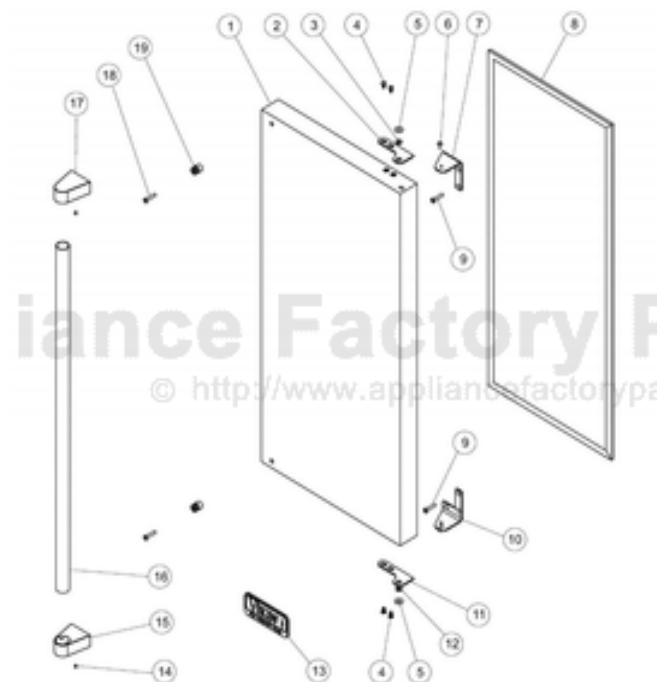

[Find Your VIKING Other Parts - Select From 40 Models](#)

----- Manual continues below -----

Ref #	Part Number	Qty.	Description
1	42037002-001	1	DOOR ASSEMBLY RH (DRSS/TRSS MODELS - SHOWN)
1	42037002-002	1	DOOR ASSEMBLY LH (DLSS/TLSS MODELS)
2	009760-000	1	HINGE ADAPTER, TOP, SS
3	009755-000	2	HINGE BUSHING, NYLON
4	010212-000	4	SCREW, 1/4-20 SS
5	009761-000	2	WASHER, NYLON
6	017588-000	1	HINGE, PIN, TOP
7	010695-000	1	STANDARD HINGE, RIGHT TOP, CHROME
8	PW230017	1	DOOR GASKET (VUAR/VUWC) 42242914
9	017587-000	6	10-32 X 3/4 PH CSK ZN
10	017585-000	1	HINGE, CHROME, LH
11	009757-000	1	HINGE ADAPTER, BOTTOM, SS
12	017589-000	1	HINGE, PIN BOTTOM
13	PS100055	1	VIKING NAMEPLATE 142 WC (42242662)
14	009644-000	2	SET SCREW
15	010211-000	1	END CAP BOT W/SS
16	009519-000	1	HANDLE TUBE, SS
17	009669-000	1	END CAP W/SET SCREW
18	009643-000	2	SCREW
19	009641-000	2	VIKING HANDLE STAND-OFF STUD

Ref #	Part Number	Qty.	Description
1	022786-000	2	DISTRIBUTOR TUBE END
2	022785-000	1	DRAIN TUBE, WHITE W/HOSE CLAMP
3	022787-000	1	EVAPORATOR ASSEMBLY, WHITE W/SCREWS & CLAMP
4	022792-000	20	10-32 WELLNUT
5	028412-000	1	CIRCULATION PUMP W/ SCREWS
6	022789-000	1	DRAIN PLUG
7	022784-000	1	RETAINER CLIP W/ SCREWS
8	022795-000	1	ICE SCOOP
9	022791-000	1	DEFLECTOR ASSY
10	022790-000	1	GRID-CUTTER ASSEMBLY
11	022788-000	1	RESERVOIR ASSY
12	017621-000	1	NUT, NO.10-24, LOCK
13	017622-000	1	BIN SENSOR BAR
14	017623-000	1	SCREW, NO.10-24, PHILIPS HEADS, SS
15	017618-000	1	P-CLAMP, WHITE
16	017620-000	1	SLEEVE W/THERMISTOR
17	022828-000	1	EVAPORATOR THERMISTOR W/SCREW

Ref #	Part Number	Qty.	Description
1	022793-000	1	ESCUTCHEON ASSY
2	017601-000	1	TRIM PANEL
3	009643-000	2	SCREW
4	017602-000	1	PLUG, HOLE, BLACK
5	017606-000	2	SCREW, NO.12 X 3/4 FLT HD AB, BLACK
6	017608-000	1	NO.10 EXT. TOOTH LOWA
7	017604-000	1	SWITCH, BLACK
8	028413-000	1	GRILLE, BLACK
NI	022366-000	4	LEG LEVELER