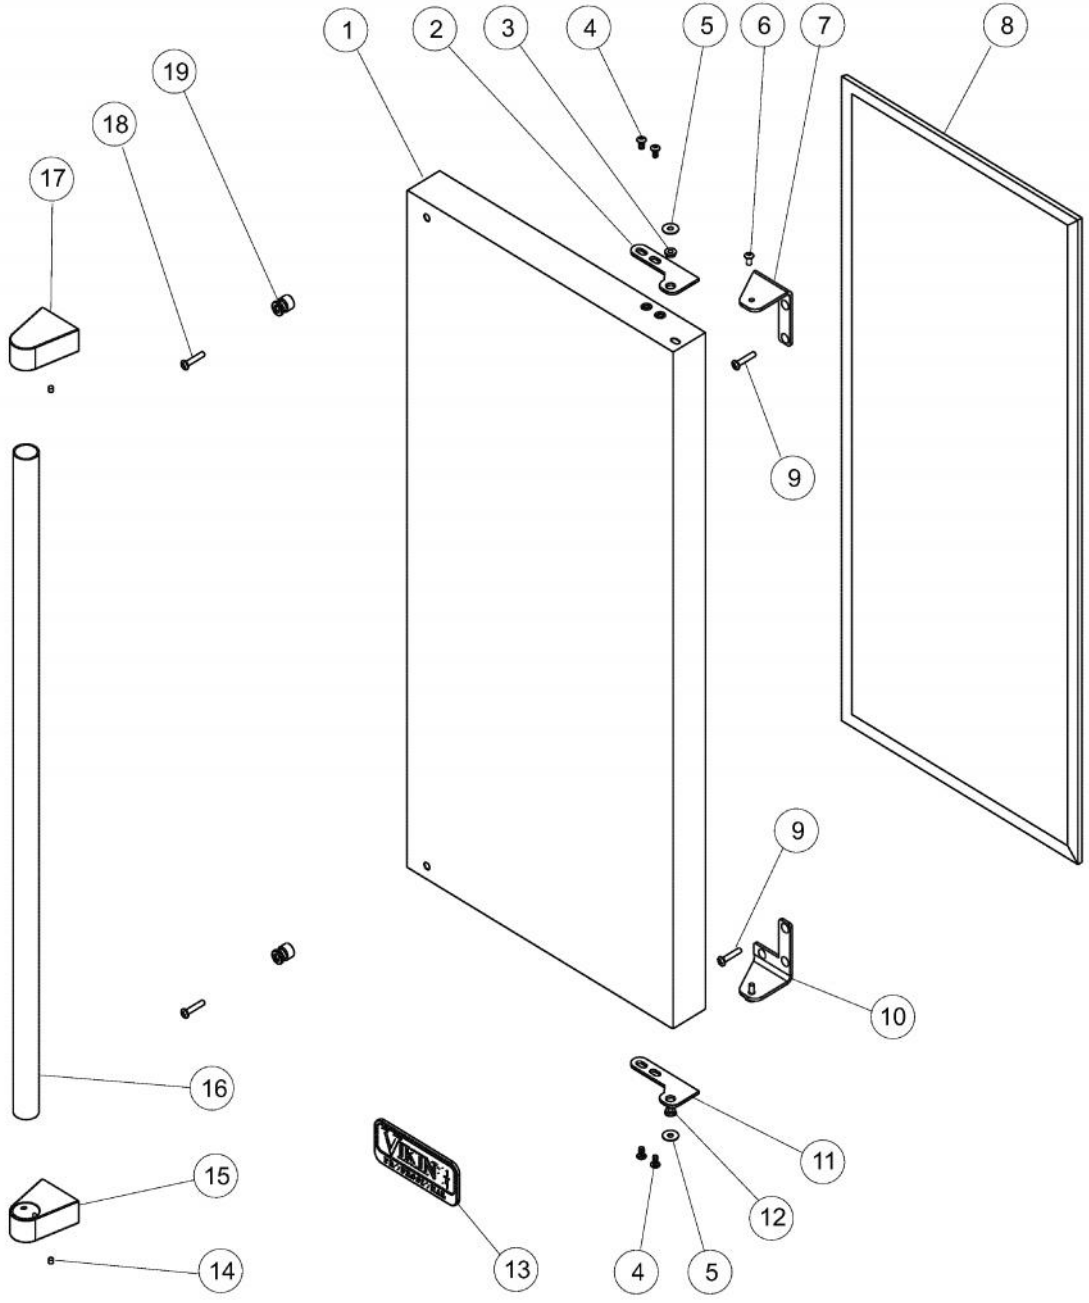

[Find Your VIKING Other Parts - Select From 40 Models](#)

----- Manual continues below -----

Ref #	Part Number	Qty.	Description
1	42037002-001	1	DOOR ASSEMBLY RH (DRSS/TRSS MODELS - SHOWN)
1	42037002-002	1	DOOR ASSEMBLY LH (DLSS/TLSS MODELS)
2	009760-000	1	HINGE ADAPTER, TOP, SS
3	009755-000	2	HINGE BUSHING, NYLON
4	010212-000	4	SCREW, 1/4-20 SS
5	009761-000	2	WASHER, NYLON
6	017588-000	1	HINGE, PIN, TOP
7	010695-000	1	STANDARD HINGE, RIGHT TOP, CHROME
8	PW230017	1	DOOR GASKET (VUAR/VUWC) 42242914
9	017587-000	6	10-32 X 3/4 PH CSK ZN
10	017585-000	1	HINGE, CHROME, LH
11	009757-000	1	HINGE ADAPTER, BOTTOM, SS
12	017589-000	1	HINGE, PIN BOTTOM
13	PS100055	1	VIKING NAMEPLATE 142 WC (42242662)
14	009644-000	2	SET SCREW
15	010211-000	1	END CAP BOT W/SS
16	009519-000	1	HANDLE TUBE, SS
17	009669-000	1	END CAP W/SET SCREW
18	009643-000	2	SCREW
19	009641-000	2	VIKING HANDLE STAND-OFF STUD

Ref #	Part Number	Qty.	Description
1	022786-000	2	DISTRIBUTOR TUBE END
2	022785-000	1	DRAIN TUBE, WHITE W/HOSE CLAMP
3	022787-000	1	EVAPORATOR ASSEMBLY, WHITE W/SCREWS & CLAMP
4	022792-000	20	10-32 WELLNUT
5	028412-000	1	CIRCULATION PUMP W/ SCREWS
6	022789-000	1	DRAIN PLUG
7	022784-000	1	RETAINER CLIP W/ SCREWS
8	022795-000	1	ICE SCOOP
9	022791-000	1	DEFLECTOR ASSY
10	022790-000	1	GRID-CUTTER ASSEMBLY
11	022788-000	1	RESERVOIR ASSY
12	017621-000	1	NUT, NO.10-24, LOCK
13	017622-000	1	BIN SENSOR BAR
14	017623-000	1	SCREW, NO.10-24, PHILIPS HEADS, SS
15	017618-000	1	P-CLAMP, WHITE
16	017620-000	1	SLEEVE W/THERMISTOR
17	022828-000	1	EVAPORATOR THERMISTOR W/SCREW

Ref #	Part Number	Qty.	Description
1	022793-000	1	ESCUTCHEON ASSY
2	017601-000	1	TRIM PANEL
3	009643-000	2	SCREW
4	017602-000	1	PLUG, HOLE, BLACK
5	017606-000	2	SCREW, NO.12 X 3/4 FLT HD AB, BLACK
6	017608-000	1	NO.10 EXT. TOOTH LOWA
7	017604-000	1	SWITCH, BLACK
8	028413-000	1	GRILLE, BLACK
NI	022366-000	4	LEG LEVELER