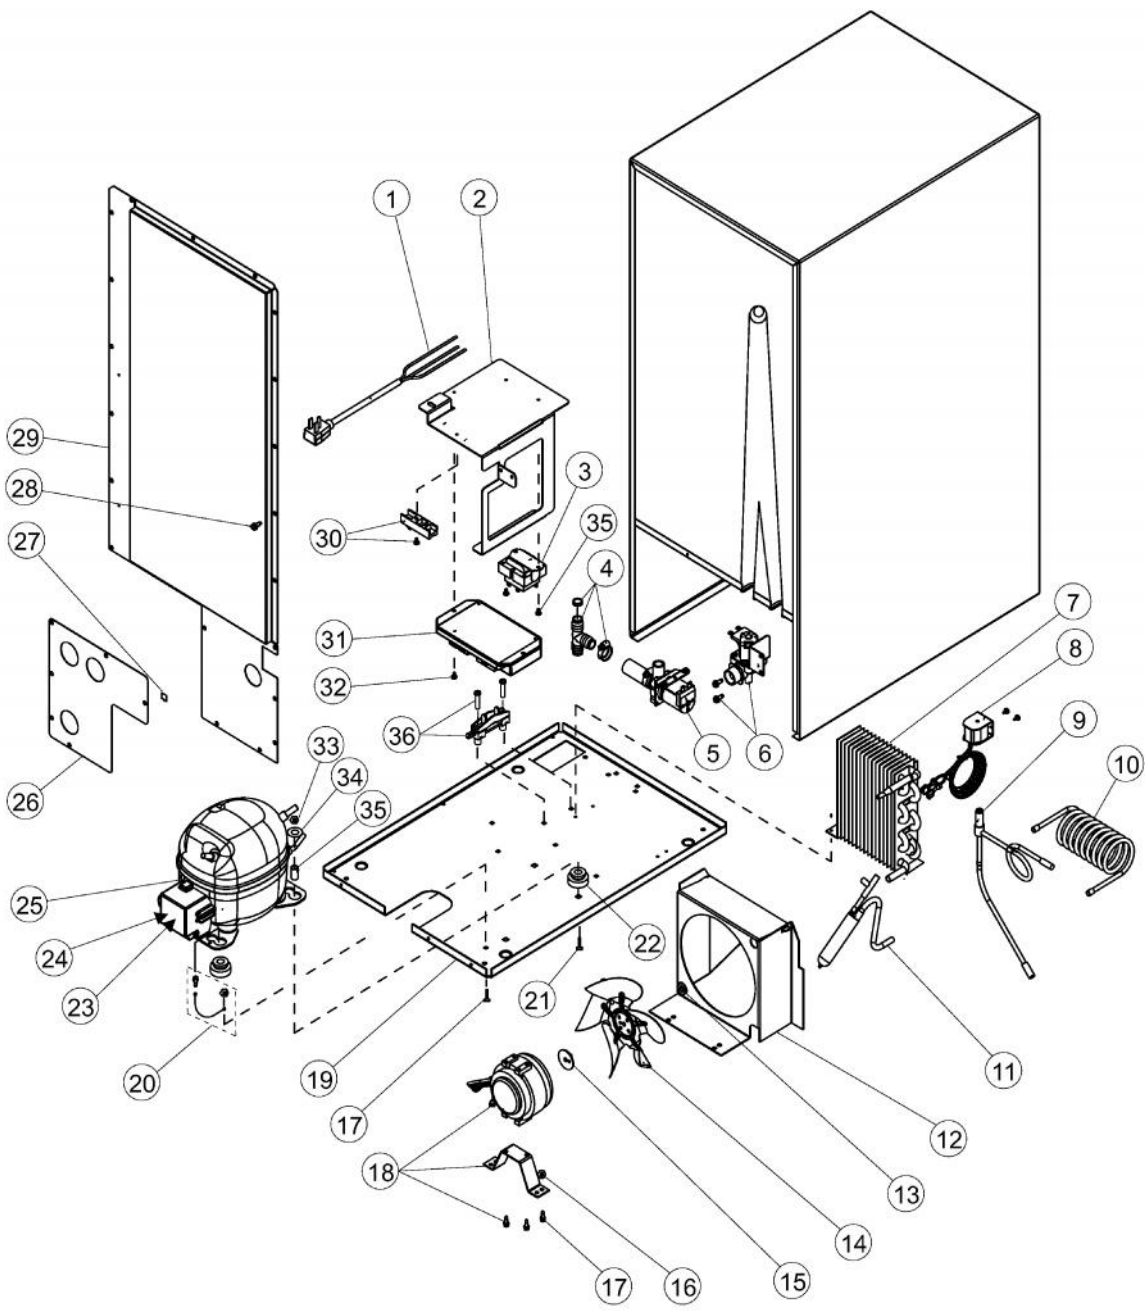

[Find Your VIKING Other Parts - Select From 40 Models](#)

----- Manual continues below -----

Ref #	Part Number	Qty.	Description
1	42037002-001	1	DOOR ASSEMBLY RH (DRSS/TRSS MODELS - SHOWN)
1	42037002-002	1	DOOR ASSEMBLY LH (DLSS/TLSS MODELS)
2	009760-000	1	HINGE ADAPTER, TOP, SS
3	009755-000	2	HINGE BUSHING, NYLON
4	010212-000	4	SCREW, 1/4-20 SS
5	009761-000	2	WASHER, NYLON
6	017588-000	1	HINGE, PIN, TOP
7	010695-000	1	STANDARD HINGE, RIGHT TOP, CHROME
8	PW230017	1	DOOR GASKET (VUAR/VUWC) 42242914
9	017587-000	6	10-32 X 3/4 PH CSK ZN
10	017585-000	1	HINGE, CHROME, LH
11	009757-000	1	HINGE ADAPTER, BOTTOM, SS
12	017589-000	1	HINGE, PIN BOTTOM
13	PS100055	1	VIKING NAMEPLATE 142 WC (42242662)
14	009644-000	2	SET SCREW
15	010211-000	1	END CAP BOT W/SS
16	009519-000	1	HANDLE TUBE, SS
17	009669-000	1	END CAP W/SET SCREW
18	009643-000	2	SCREW
19	009641-000	2	VIKING HANDLE STAND-OFF STUD

Ref #	Part Number	Qty.	Description
1	022786-000	2	DISTRIBUTOR TUBE END
2	022785-000	1	DRAIN TUBE, WHITE W/HOSE CLAMP
3	022787-000	1	EVAPORATOR ASSEMBLY, WHITE W/SCREWS & CLAMP
4	022792-000	20	10-32 WELLNUT
5	028412-000	1	CIRCULATION PUMP W/ SCREWS
6	022789-000	1	DRAIN PLUG
7	022784-000	1	RETAINER CLIP W/ SCREWS
8	022795-000	1	ICE SCOOP
9	022791-000	1	DEFLECTOR ASSY
10	022790-000	1	GRID-CUTTER ASSEMBLY
11	022788-000	1	RESERVOIR ASSY
12	017621-000	1	NUT, NO.10-24, LOCK
13	017622-000	1	BIN SENSOR BAR
14	017623-000	1	SCREW, NO.10-24, PHILIPS HEADS, SS
15	017618-000	1	P-CLAMP, WHITE
16	017620-000	1	SLEEVE W/THERMISTOR
17	022828-000	1	EVAPORATOR THERMISTOR W/SCREW

Ref #	Part Number	Qty.	Description
1	022793-000	1	ESCUTCHEON ASSY
2	017601-000	1	TRIM PANEL
3	009643-000	2	SCREW
4	017602-000	1	PLUG, HOLE, BLACK
5	017606-000	2	SCREW, NO.12 X 3/4 FLT HD AB, BLACK
6	017608-000	1	NO.10 EXT. TOOTH LOWA
7	017604-000	1	SWITCH, BLACK
8	028413-000	1	GRILLE, BLACK
NI	022366-000	4	LEG LEVELER