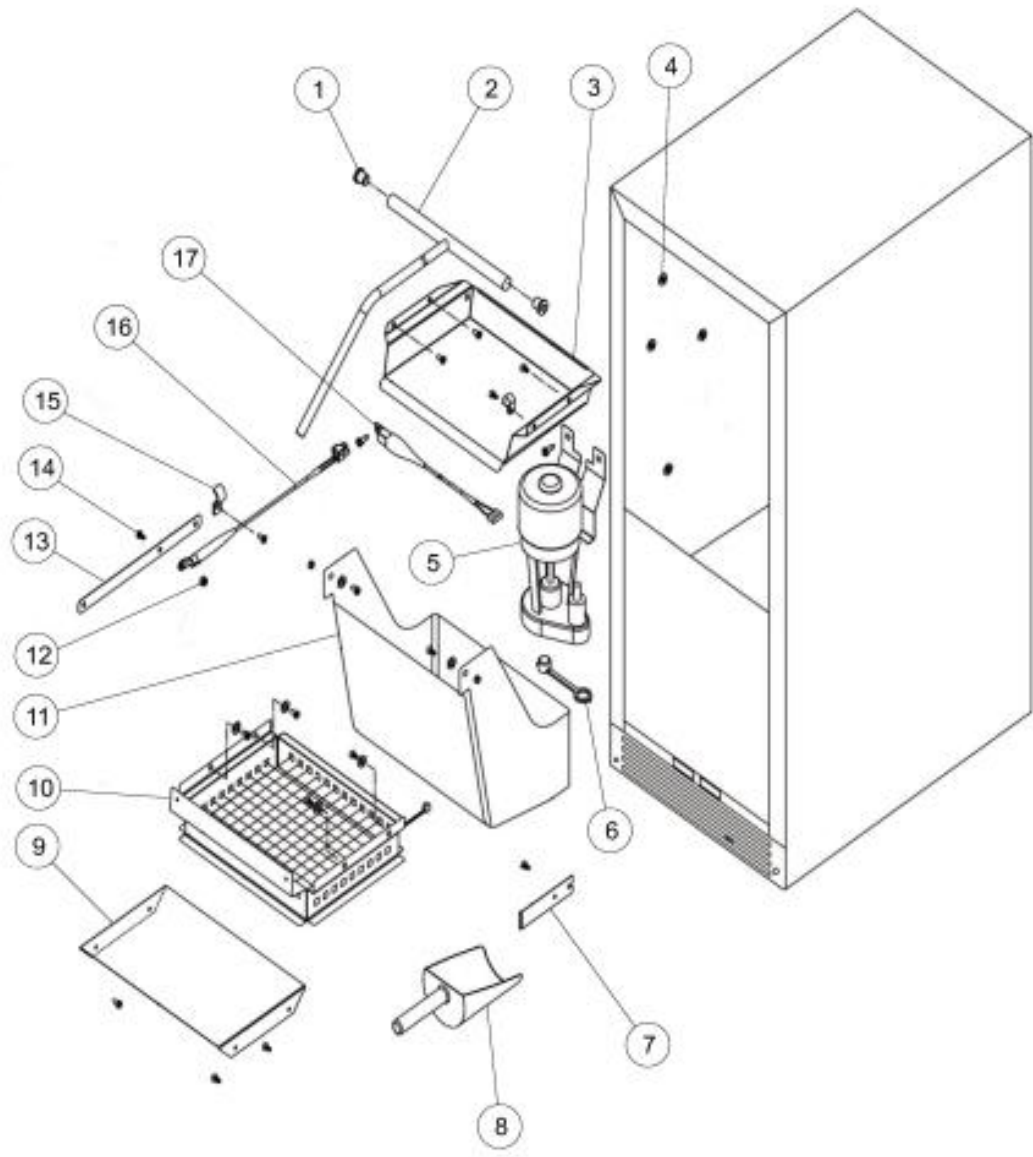

[Find Your VIKING Other Parts - Select From 40 Models](#)

----- Manual continues below -----

Ref #	Part Number	Qty.	Description
1	42037002-001	1	DOOR ASSEMBLY RH (DRSS/TRSS MODELS - SHOWN)
1	42037002-002	1	DOOR ASSEMBLY LH (DLSS/TLSS MODELS)
2	009760-000	1	HINGE ADAPTER, TOP, SS
3	009755-000	2	HINGE BUSHING, NYLON
4	010212-000	4	SCREW, 1/4-20 SS
5	009761-000	2	WASHER, NYLON
6	017588-000	1	HINGE, PIN, TOP
7	010695-000	1	STANDARD HINGE, RIGHT TOP, CHROME
8	PW230017	1	DOOR GASKET (VUAR/VUWC) 42242914
9	017587-000	6	10-32 X 3/4 PH CSK ZN
10	017585-000	1	HINGE, CHROME, LH
11	009757-000	1	HINGE ADAPTER, BOTTOM, SS
12	017589-000	1	HINGE, PIN BOTTOM
13	PS100055	1	VIKING NAMEPLATE 142 WC (42242662)
14	009644-000	2	SET SCREW
15	010211-000	1	END CAP BOT W/SS
16	009519-000	1	HANDLE TUBE, SS
17	009669-000	1	END CAP W/SET SCREW
18	009643-000	2	SCREW
19	009641-000	2	VIKING HANDLE STAND-OFF STUD

Ref #	Part Number	Qty.	Description
1	022786-000	2	DISTRIBUTOR TUBE END
2	022785-000	1	DRAIN TUBE, WHITE W/HOSE CLAMP
3	022787-000	1	EVAPORATOR ASSEMBLY, WHITE W/SCREWS & CLAMP
4	022792-000	20	10-32 WELLNUT
5	028412-000	1	CIRCULATION PUMP W/ SCREWS
6	022789-000	1	DRAIN PLUG
7	022784-000	1	RETAINER CLIP W/ SCREWS
8	022795-000	1	ICE SCOOP
9	022791-000	1	DEFLECTOR ASSY
10	022790-000	1	GRID-CUTTER ASSEMBLY
11	022788-000	1	RESERVOIR ASSY
12	017621-000	1	NUT, NO.10-24, LOCK
13	017622-000	1	BIN SENSOR BAR
14	017623-000	1	SCREW, NO.10-24, PHILIPS HEADS, SS
15	017618-000	1	P-CLAMP, WHITE
16	017620-000	1	SLEEVE W/THERMISTOR
17	022828-000	1	EVAPORATOR THERMISTOR W/SCREW

Ref #	Part Number	Qty.	Description
1	022793-000	1	ESCUTCHEON ASSY
2	017601-000	1	TRIM PANEL
3	009643-000	2	SCREW
4	017602-000	1	PLUG, HOLE, BLACK
5	017606-000	2	SCREW, NO.12 X 3/4 FLT HD AB, BLACK
6	017608-000	1	NO.10 EXT. TOOTH LOWA
7	017604-000	1	SWITCH, BLACK
8	028413-000	1	GRILLE, BLACK
NI	022366-000	4	LEG LEVELER