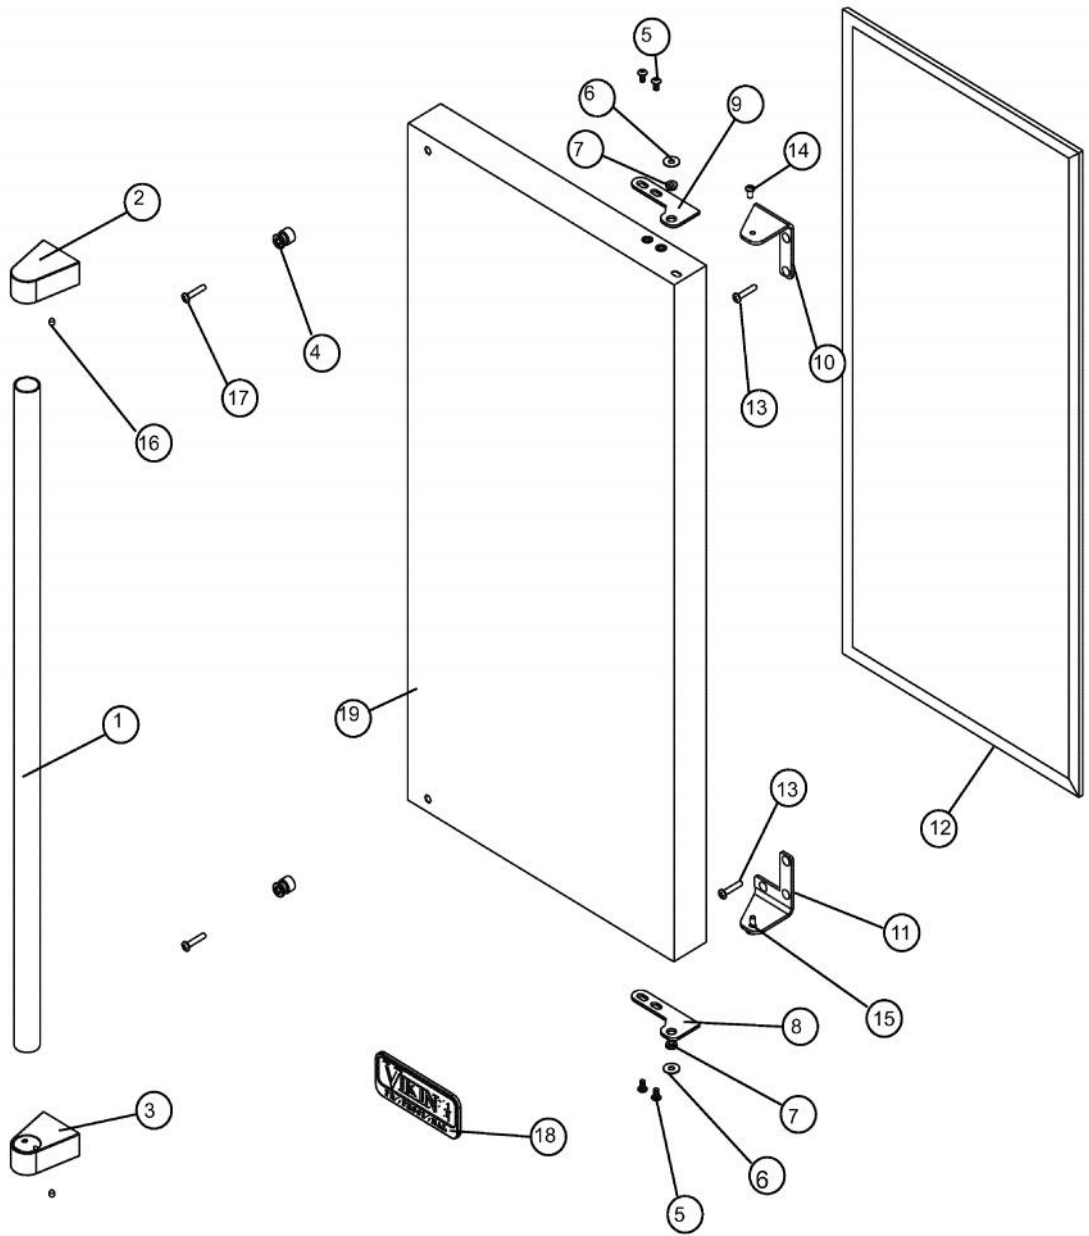

Ref #	Part Number	Qty.	Description
1	009519-000	1	HANDLE TUBE, SS
2	009669-000	1	END CAP W/SET SCREW
3	010211-000	1	END CAP BOT W/SS
4	009641-000	2	VIKING HANDLE STAND-OFF STUD
5	010212-000	4	SCREW, 1/4-20 SS
6	009761-000	2	WASHER, NYLON
7	009755-000	2	HINGE BUSHING
8	009757-000	1	HINGE ADAPTER, BOTTOM, SS
9	009760-000	1	HINGE ADAPTER, TOP, SS
10	010695-000	1	STANDARD HINGE, RIGHT TOP, CHROME
No.	010221-000	1	DOOR HINGE, RIGHT TOP - SS
11	017585-000	1	HINGE, CHROME, LH
No.	017586-000	1	HINGE, SS , LH
12	010730-000	1	GASKET
13	017587-000	6	10-32 X 3/4 PH CSK ZN
No.	010223-000	6	SCREW, NO.10-32 X .75 COUNTERSUNK, SS
14	017588-000	1	HINGE, PIN, TOP
15	017589-000	1	HINGE, PIN BOTTOM
16	009644-000	2	SET SCREW
17	009643-000	2	SCREW
18	PW230007	1	NAMEPLATE, PRO
19	017590-000	1	DOOR ASSEMBLY RH(DRSS/TRSS MODELS)
No.	017591-000	1	DOOR ASSEMBLY RH(DLSS/TLSS MODELS)
No.	017590-000	1	DOOR ASSEMBLY RH(DRSS/TRSS MODELS)
No.	017591-000	1	DOOR ASSEMBLY RH(DLSS/TLSS MODELS)