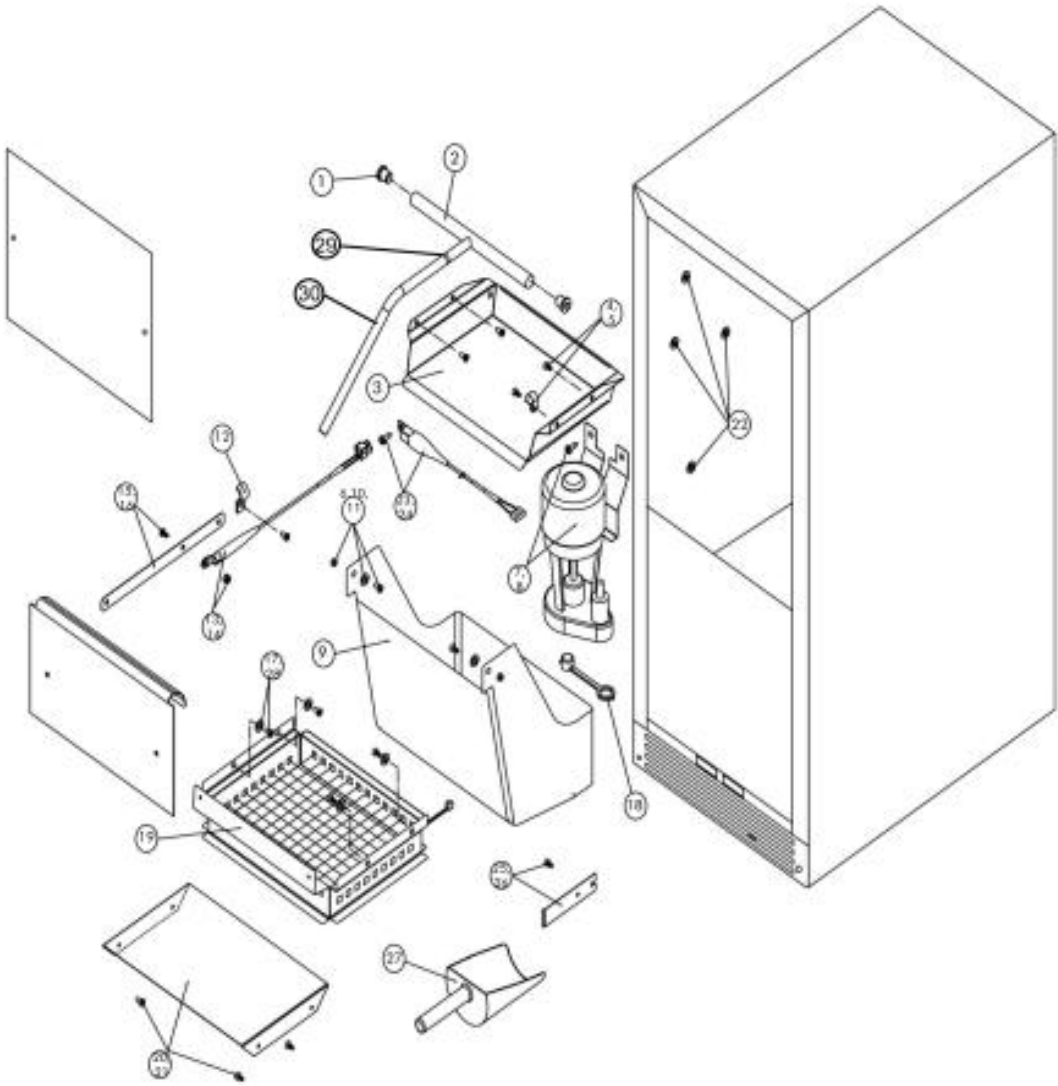

# VIKING VUIM153D Owner's Manual

[Shop genuine replacement parts for VIKING VUIM153D](#)

[Find Your VIKING Other Parts - Select From 40 Models](#)

----- Manual continues below -----

Ref #	Part Number	Qty.	Description
1	017609-000	2	DISTRIBUTOR TUBE END
2	017610-000	1	DISTRIBUTOR TUBE
3	017611-000	1	EVAPORATOR ASSEMBLY, WHITE
4	017612-000	4	SCREW, NO.10-32 X1 TRUSS HEAD MACHINE, SS
5	017613-000	1	P-CLAMP
6	017614-000	2	PLASTIC WASHER, WHITE
7	017612-000	2	SCREW, NO.10-32 X1 TRUSS HEAD MACHINE, SS
8	017615-000	1	CIRCULATION PUMP
NI	017634-000	1	DRAIN TUBE
9	017616-000	1	RESERVOIR
10	017617-000	2	1/4 LARGE VINIL SPACER, WHITE
11	017619-000	2	SCREW, NO.10-32 X 1.25 TRUSS HEAD MACHINE, SS
12	017618-000	1	P-CLAMP, WHITE
13	017620-000	1	SLEEVE W/THERMISTOR
14	017621-000	1	NUT, NO.10-24, LOCK
15	017622-000	1	BIN SENSOR BAR
16	017623-000	1	SCREW, NO.10-24, PHILIPS HEADS, SS
17	017612-000	4	SCREW, NO.10-32 X1 TRUSS HEAD MACHINE, SS
18	017624-000	1	DRAIN PLUG
19	017625-000	1	GRID-CUTTER ASSEMBLY
20	017626-000	1	DEFLECTOR
21	017612-000	4	SCREW, NO.10-32 X1 TRUSS HEAD MACHINE, SS
22	017627-000	20	NO.10-32 WELLNUT
23	017628-000	1	SCREW, NO.10-32 X 1/2 MACHINE, SS
24	017629-000	1	EVAPORATOR THERMISTOR
25	017630-000	1	RETAINER CLIP
26	017612-000	2	SCREW, NO.10-32 X1 TRUSS HEAD MACHINE, SS
27	PW300156	1	ICE SCOOP (VUIM150) 42242993
28	017614-000	2	PLASTIC WASHER, WHITE
29	017633-000	1	HOSE CLAMP

Ref #	Part Number	Qty.	Description
1	017599-000	2	SCREW, NO.10-32 X 1/2 MACHINE, SS
2	017600-000	1	ESCUTCHEON
3	017601-000	1	TRIM PANEL
4	009643-000	2	SCREW
5	017602-000	1	PLUG, HOLE, BLACK
6	017605-000	1	GRILLE, BLACK
7	017604-000	1	SWITCH, BLACK
8	017606-000	2	SCREW, NO.12 X 3/4 FLT HD AB, BLACK
9	017608-000	1	NO.10 EXT. TOOTH LOWA
No.	010031-000	4	LEVELING LEG