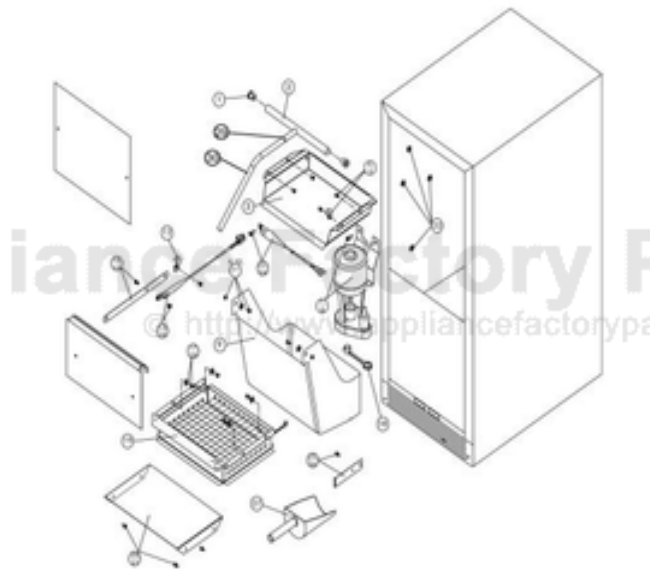

# VIKING VUIM153D Owner's Manual

[Shop genuine replacement parts for VIKING VUIM153D](#)

[Find Your VIKING Other Parts - Select From 40 Models](#)

----- Manual continues below -----

Ref #	Part Number	Qty.	Description
1	017609-000	2	DISTRIBUTOR TUBE END
2	017610-000	1	DISTRIBUTOR TUBE
3	017611-000	1	EVAPORATOR ASSEMBLY, WHITE
4	017612-000	4	SCREW, NO.10-32 X1 TRUSS HEAD MACHINE, SS
5	017613-000	1	P-CLAMP
6	017614-000	2	PLASTIC WASHER, WHITE
7	017612-000	2	SCREW, NO.10-32 X1 TRUSS HEAD MACHINE, SS
8	017615-000	1	CIRCULATION PUMP
NI	017634-000	1	DRAIN TUBE
9	017616-000	1	RESERVOIR
10	017617-000	2	1/4 LARGE VINIL SPACER, WHITE
11	017619-000	2	SCREW, NO.10-32 X 1.25 TRUSS HEAD MACHINE, SS
12	017618-000	1	P-CLAMP, WHITE
13	017620-000	1	SLEEVE W/THERMISTOR
14	017621-000	1	NUT, NO.10-24, LOCK
15	017622-000	1	BIN SENSOR BAR
16	017623-000	1	SCREW, NO.10-24, PHILIPS HEADS, SS
17	017612-000	4	SCREW, NO.10-32 X1 TRUSS HEAD MACHINE, SS
18	017624-000	1	DRAIN PLUG
19	017625-000	1	GRID-CUTTER ASSEMBLY
20	017626-000	1	DEFLECTOR
21	017612-000	4	SCREW, NO.10-32 X1 TRUSS HEAD MACHINE, SS
22	017627-000	20	NO.10-32 WELLNUT
23	017628-000	1	SCREW, NO.10-32 X 1/2 MACHINE, SS
24	017629-000	1	EVAPORATOR THERMISTOR
25	017630-000	1	RETAINER CLIP
26	017612-000	2	SCREW, NO.10-32 X1 TRUSS HEAD MACHINE, SS
27	PW300156	1	ICE SCOOP (VUIM150) 42242993
28	017614-000	2	PLASTIC WASHER, WHITE
29	017633-000	1	HOSE CLAMP

Ref #	Part Number	Qty.	Description
1	017599-000	2	SCREW, NO.10-32 X 1/2 MACHINE, SS
2	017600-000	1	ESCUTCHEON
3	017601-000	1	TRIM PANEL
4	009643-000	2	SCREW
5	017602-000	1	PLUG, HOLE, BLACK
6	017605-000	1	GRILLE, BLACK
7	017604-000	1	SWITCH, BLACK
8	017606-000	2	SCREW, NO.12 X 3/4 FLT HD AB, BLACK
9	017608-000	1	NO.10 EXT. TOOTH LOWA
No.	010031-000	4	LEVELING LEG