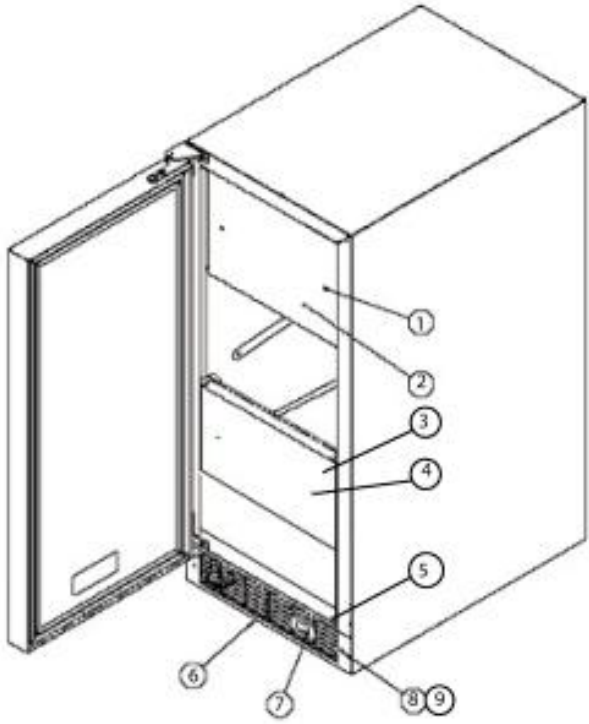

# VIKING VUIM153D Owner's Manual

[Shop genuine replacement parts for VIKING VUIM153D](#)

[Find Your VIKING Other Parts - Select From 40 Models](#)

----- Manual continues below -----

Ref #	Part Number	Qty.	Description
1	017609-000	2	DISTRIBUTOR TUBE END
2	017610-000	1	DISTRIBUTOR TUBE
3	017611-000	1	EVAPORATOR ASSEMBLY, WHITE
4	017612-000	4	SCREW, NO.10-32 X1 TRUSS HEAD MACHINE, SS
5	017613-000	1	P-CLAMP
6	017614-000	2	PLASTIC WASHER, WHITE
7	017612-000	2	SCREW, NO.10-32 X1 TRUSS HEAD MACHINE, SS
8	017615-000	1	CIRCULATION PUMP
NI	017634-000	1	DRAIN TUBE
9	017616-000	1	RESERVOIR
10	017617-000	2	1/4 LARGE VINIL SPACER, WHITE
11	017619-000	2	SCREW, NO.10-32 X 1.25 TRUSS HEAD MACHINE, SS
12	017618-000	1	P-CLAMP, WHITE
13	017620-000	1	SLEEVE W/THERMISTOR
14	017621-000	1	NUT, NO.10-24, LOCK
15	017622-000	1	BIN SENSOR BAR
16	017623-000	1	SCREW, NO.10-24, PHILIPS HEADS, SS
17	017612-000	4	SCREW, NO.10-32 X1 TRUSS HEAD MACHINE, SS
18	017624-000	1	DRAIN PLUG
19	017625-000	1	GRID-CUTTER ASSEMBLY
20	017626-000	1	DEFLECTOR
21	017612-000	4	SCREW, NO.10-32 X1 TRUSS HEAD MACHINE, SS
22	017627-000	20	NO.10-32 WELLNUT
23	017628-000	1	SCREW, NO.10-32 X 1/2 MACHINE, SS
24	017629-000	1	EVAPORATOR THERMISTOR
25	017630-000	1	RETAINER CLIP
26	017612-000	2	SCREW, NO.10-32 X1 TRUSS HEAD MACHINE, SS
27	PW300156	1	ICE SCOOP (VUIM150) 42242993
28	017614-000	2	PLASTIC WASHER, WHITE
29	017633-000	1	HOSE CLAMP

Ref #	Part Number	Qty.	Description
1	017599-000	2	SCREW, NO.10-32 X 1/2 MACHINE, SS
2	017600-000	1	ESCUTCHEON
3	017601-000	1	TRIM PANEL
4	009643-000	2	SCREW
5	017602-000	1	PLUG, HOLE, BLACK
6	017605-000	1	GRILLE, BLACK
7	017604-000	1	SWITCH, BLACK
8	017606-000	2	SCREW, NO.12 X 3/4 FLT HD AB, BLACK
9	017608-000	1	NO.10 EXT. TOOTH LOWA
No.	010031-000	4	LEVELING LEG