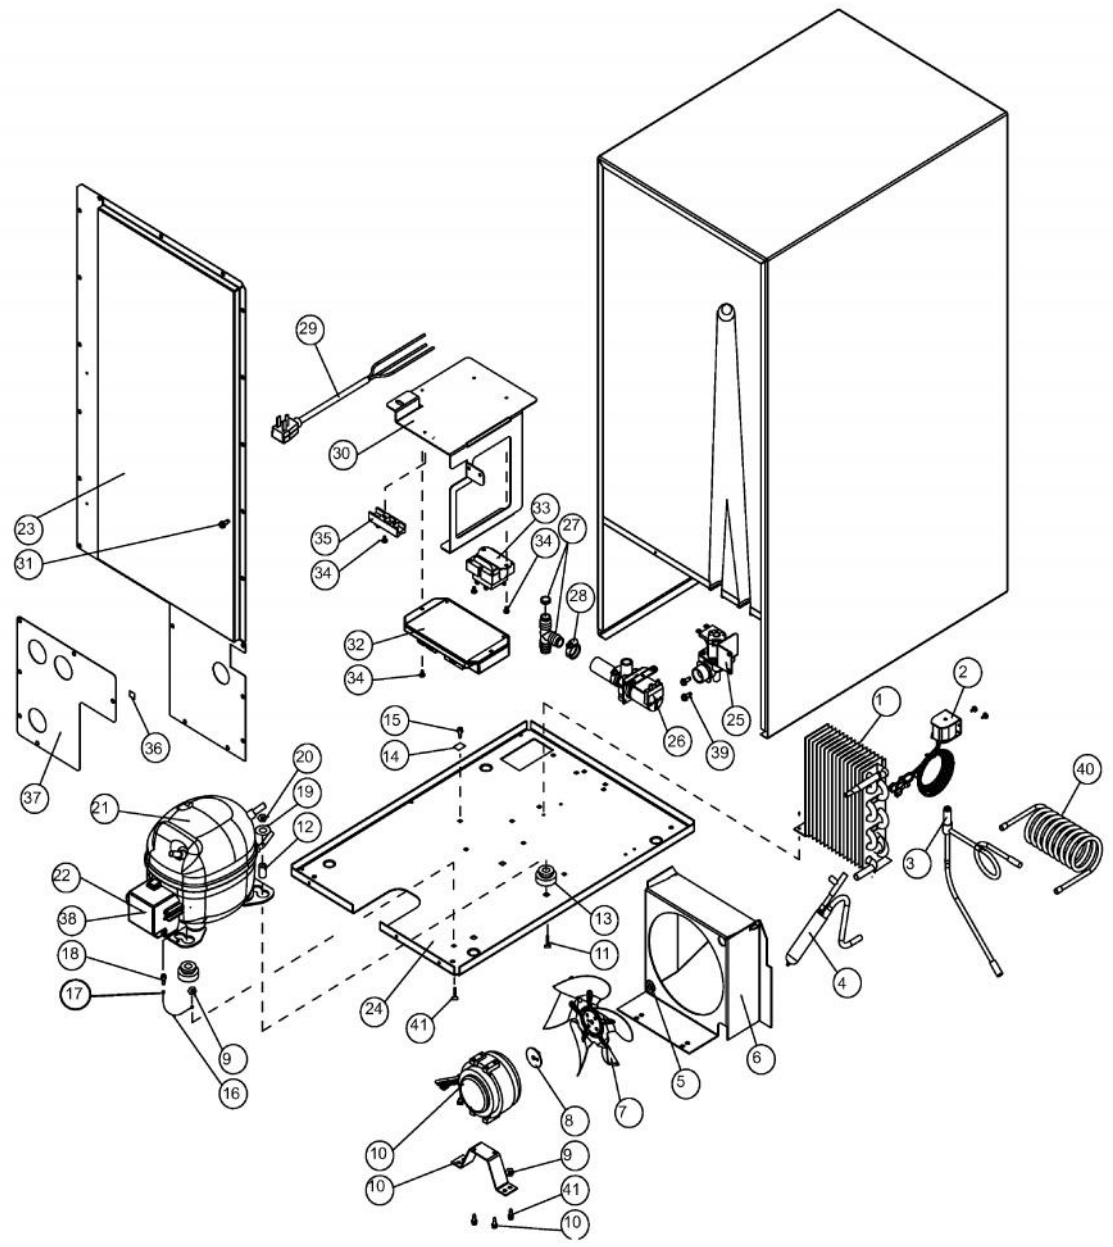

# VIKING VUIM153D Owner's Manual

[Shop genuine replacement parts for VIKING VUIM153D](#)

[Find Your VIKING Other Parts - Select From 40 Models](#)

----- Manual continues below -----

Ref #	Part Number	Qty.	Description
1	017609-000	2	DISTRIBUTOR TUBE END
2	017610-000	1	DISTRIBUTOR TUBE
3	017611-000	1	EVAPORATOR ASSEMBLY, WHITE
4	017612-000	4	SCREW, NO.10-32 X1 TRUSS HEAD MACHINE, SS
5	017613-000	1	P-CLAMP
6	017614-000	2	PLASTIC WASHER, WHITE
7	017612-000	2	SCREW, NO.10-32 X1 TRUSS HEAD MACHINE, SS
8	017615-000	1	CIRCULATION PUMP
NI	017634-000	1	DRAIN TUBE
9	017616-000	1	RESERVOIR
10	017617-000	2	1/4 LARGE VINIL SPACER, WHITE
11	017619-000	2	SCREW, NO.10-32 X 1.25 TRUSS HEAD MACHINE, SS
12	017618-000	1	P-CLAMP, WHITE
13	017620-000	1	SLEEVE W/THERMISTOR
14	017621-000	1	NUT, NO.10-24, LOCK
15	017622-000	1	BIN SENSOR BAR
16	017623-000	1	SCREW, NO.10-24, PHILIPS HEADS, SS
17	017612-000	4	SCREW, NO.10-32 X1 TRUSS HEAD MACHINE, SS
18	017624-000	1	DRAIN PLUG
19	017625-000	1	GRID-CUTTER ASSEMBLY
20	017626-000	1	DEFLECTOR
21	017612-000	4	SCREW, NO.10-32 X1 TRUSS HEAD MACHINE, SS
22	017627-000	20	NO.10-32 WELLNUT
23	017628-000	1	SCREW, NO.10-32 X 1/2 MACHINE, SS
24	017629-000	1	EVAPORATOR THERMISTOR
25	017630-000	1	RETAINER CLIP
26	017612-000	2	SCREW, NO.10-32 X1 TRUSS HEAD MACHINE, SS
27	PW300156	1	ICE SCOOP (VUIM150) 42242993
28	017614-000	2	PLASTIC WASHER, WHITE
29	017633-000	1	HOSE CLAMP

Ref #	Part Number	Qty.	Description
1	017599-000	2	SCREW, NO.10-32 X 1/2 MACHINE, SS
2	017600-000	1	ESCUTCHEON
3	017601-000	1	TRIM PANEL
4	009643-000	2	SCREW
5	017602-000	1	PLUG, HOLE, BLACK
6	017605-000	1	GRILLE, BLACK
7	017604-000	1	SWITCH, BLACK
8	017606-000	2	SCREW, NO.12 X 3/4 FLT HD AB, BLACK
9	017608-000	1	NO.10 EXT. TOOTH LOWA
No.	010031-000	4	LEVELING LEG