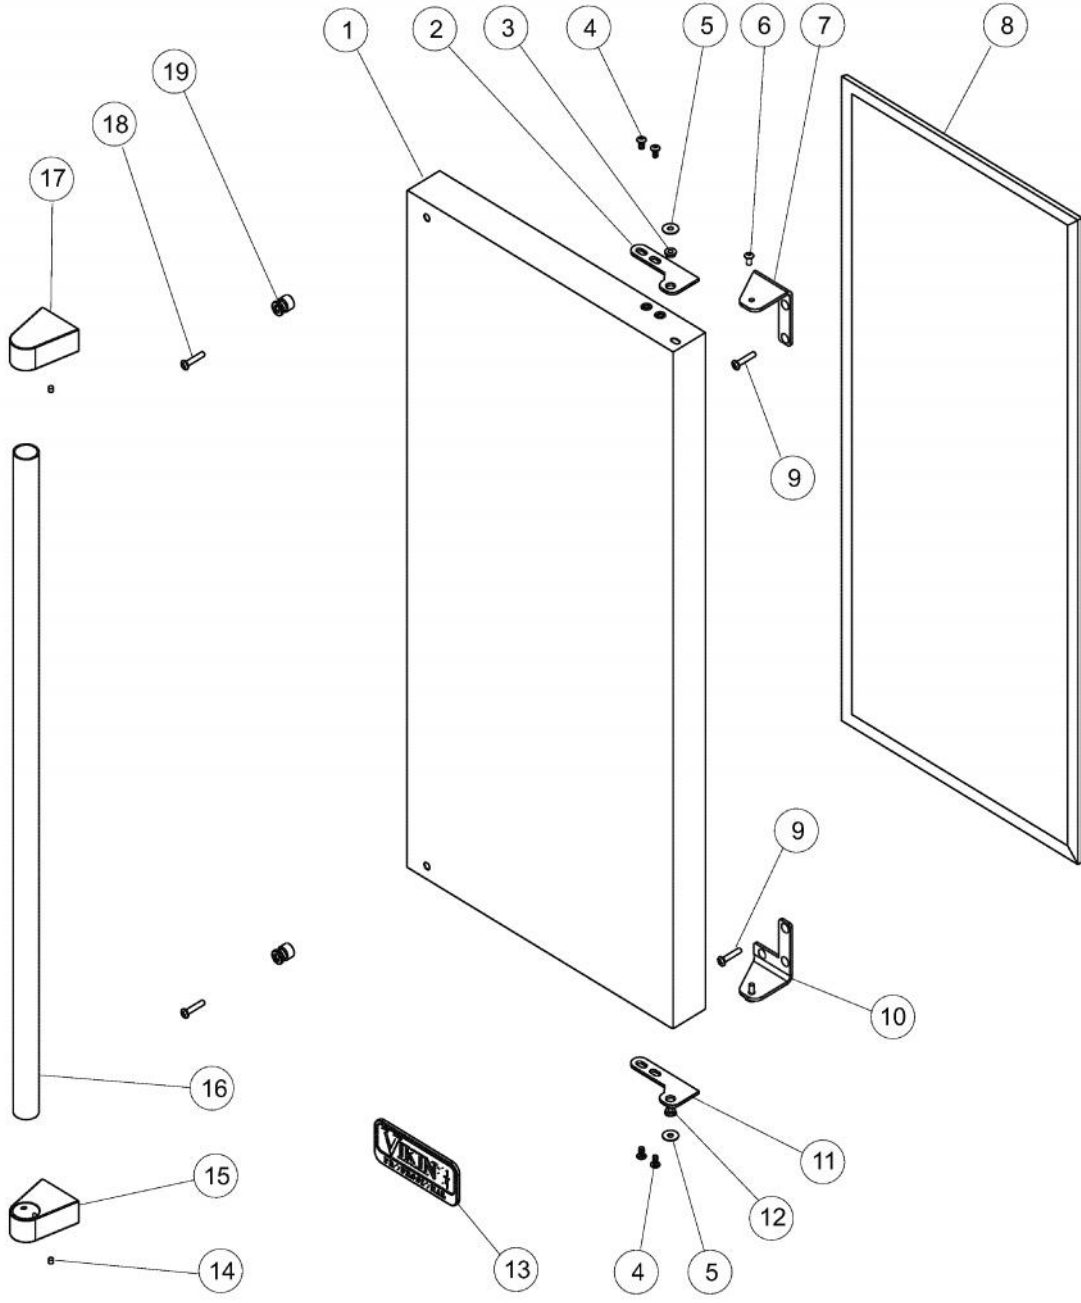

[Find Your VIKING Other Parts - Select From 40 Models](#)

----- Manual continues below -----

Ref #	Part Number	Qty.	Description
1	028430-000	1	DOOR ASSEMBLY RH (DRSS/TRSS MODELS - SHOWN)
1	028431-000	1	DOOR ASSEMBLY LH (DLSS/TLSS MODELS)
2	009760-000	1	HINGE ADAPTER, TOP, SS
3	009755-000	2	HINGE BUSHING, NYLON
4	010212-000	4	SCREW, 1/4-20 SS
5	009761-000	2	WASHER, NYLON
6	017588-000	1	HINGE, PIN, TOP
7	010221-000	1	DOOR HINGE, RIGHT TOP - SS
8	PW230017	1	DOOR GASKET (VUAR/VUWC) 42242914
9	010223-000	6	SCREW, NO.10-32 X .75 COUNTERSUNK, SS
10	010244-000	1	HINGE, RIGHT BOTTOM - SS
11	009757-000	1	HINGE ADAPTER, BOTTOM, SS
12	017589-000	1	HINGE, PIN BOTTOM
13	PS100055	1	VIKING NAMEPLATE 142 WC (42242662)
14	009644-000	2	SET SCREW
15	010211-000	1	END CAP BOT W/SS
16	009519-000	1	HANDLE TUBE, SS
17	009669-000	1	END CAP W/SET SCREW
18	009643-000	2	SCREW
19	009641-000	2	VIKING HANDLE STAND-OFF STUD

Ref #	Part Number	Qty.	Description
1	022786-000	2	DISTRIBUTOR TUBE END
2	022785-000	1	DRAIN TUBE, WHITE W/HOSE CLAMP
3	022787-000	1	EVAPORATOR ASSEMBLY, WHITE W/SCREWS & CLAMP
4	022792-000	20	10-32 WELLNUT
6	022789-000	1	DRAIN PLUG
7	022784-000	1	RETAINER CLIP W/ SCREWS
8	022795-000	1	ICE SCOOP
9	022791-000	1	DEFLECTOR ASSY
10	022790-000	1	GRID-CUTTER ASSEMBLY
11	022788-000	1	RESERVOIR ASSY
12	017621-000	1	NUT, NO.10-24, LOCK
13	017622-000	1	BIN SENSOR BAR
14	017623-000	1	SCREW, NO.10-24, PHILIPS HEADS, SS
15	017618-000	1	P-CLAMP, WHITE
16	017620-000	1	SLEEVE W/THERMISTOR
17	022828-000	1	EVAPORATOR THERMISTOR W/SCREW

Ref #	Part Number	Qty.	Description
1	022793-000	1	ESCUTCHEON ASSY
2	017601-000	1	TRIM PANEL
3	009643-000	2	SCREW
4	017602-000	1	PLUG, HOLE, BLACK
5	028461-000	2	NO.12 X 3/4 UNSL HX/WS SCREW
6	010069-000	1	LOCK WASHER
7	017604-000	1	SWITCH, BLACK
8	028462-000	1	GRILLE, SS
NI	022366-000	4	LEG LEVELER