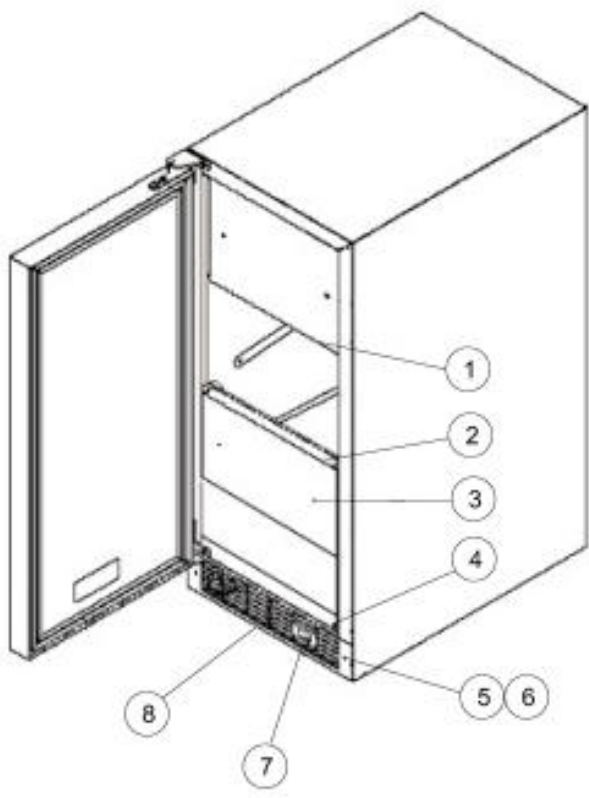

[Find Your VIKING Other Parts - Select From 40 Models](#)

----- Manual continues below -----

Ref #	Part Number	Qty.	Description
1	028430-000	1	DOOR ASSEMBLY RH (DRSS/TRSS MODELS - SHOWN)
1	028431-000	1	DOOR ASSEMBLY LH (DLSS/TLSS MODELS)
2	009760-000	1	HINGE ADAPTER, TOP, SS
3	009755-000	2	HINGE BUSHING, NYLON
4	010212-000	4	SCREW, 1/4-20 SS
5	009761-000	2	WASHER, NYLON
6	017588-000	1	HINGE, PIN, TOP
7	010221-000	1	DOOR HINGE, RIGHT TOP - SS
8	PW230017	1	DOOR GASKET (VUAR/VUWC) 42242914
9	010223-000	6	SCREW, NO.10-32 X .75 COUNTERSUNK, SS
10	010244-000	1	HINGE, RIGHT BOTTOM - SS
11	009757-000	1	HINGE ADAPTER, BOTTOM, SS
12	017589-000	1	HINGE, PIN BOTTOM
13	PS100055	1	VIKING NAMEPLATE 142 WC (42242662)
14	009644-000	2	SET SCREW
15	010211-000	1	END CAP BOT W/SS
16	009519-000	1	HANDLE TUBE, SS
17	009669-000	1	END CAP W/SET SCREW
18	009643-000	2	SCREW
19	009641-000	2	VIKING HANDLE STAND-OFF STUD

Ref #	Part Number	Qty.	Description
1	022786-000	2	DISTRIBUTOR TUBE END
2	022785-000	1	DRAIN TUBE, WHITE W/HOSE CLAMP
3	022787-000	1	EVAPORATOR ASSEMBLY, WHITE W/SCREWS & CLAMP
4	022792-000	20	10-32 WELLNUT
6	022789-000	1	DRAIN PLUG
7	022784-000	1	RETAINER CLIP W/ SCREWS
8	022795-000	1	ICE SCOOP
9	022791-000	1	DEFLECTOR ASSY
10	022790-000	1	GRID-CUTTER ASSEMBLY
11	022788-000	1	RESERVOIR ASSY
12	017621-000	1	NUT, NO.10-24, LOCK
13	017622-000	1	BIN SENSOR BAR
14	017623-000	1	SCREW, NO.10-24, PHILIPS HEADS, SS
15	017618-000	1	P-CLAMP, WHITE
16	017620-000	1	SLEEVE W/THERMISTOR
17	022828-000	1	EVAPORATOR THERMISTOR W/SCREW