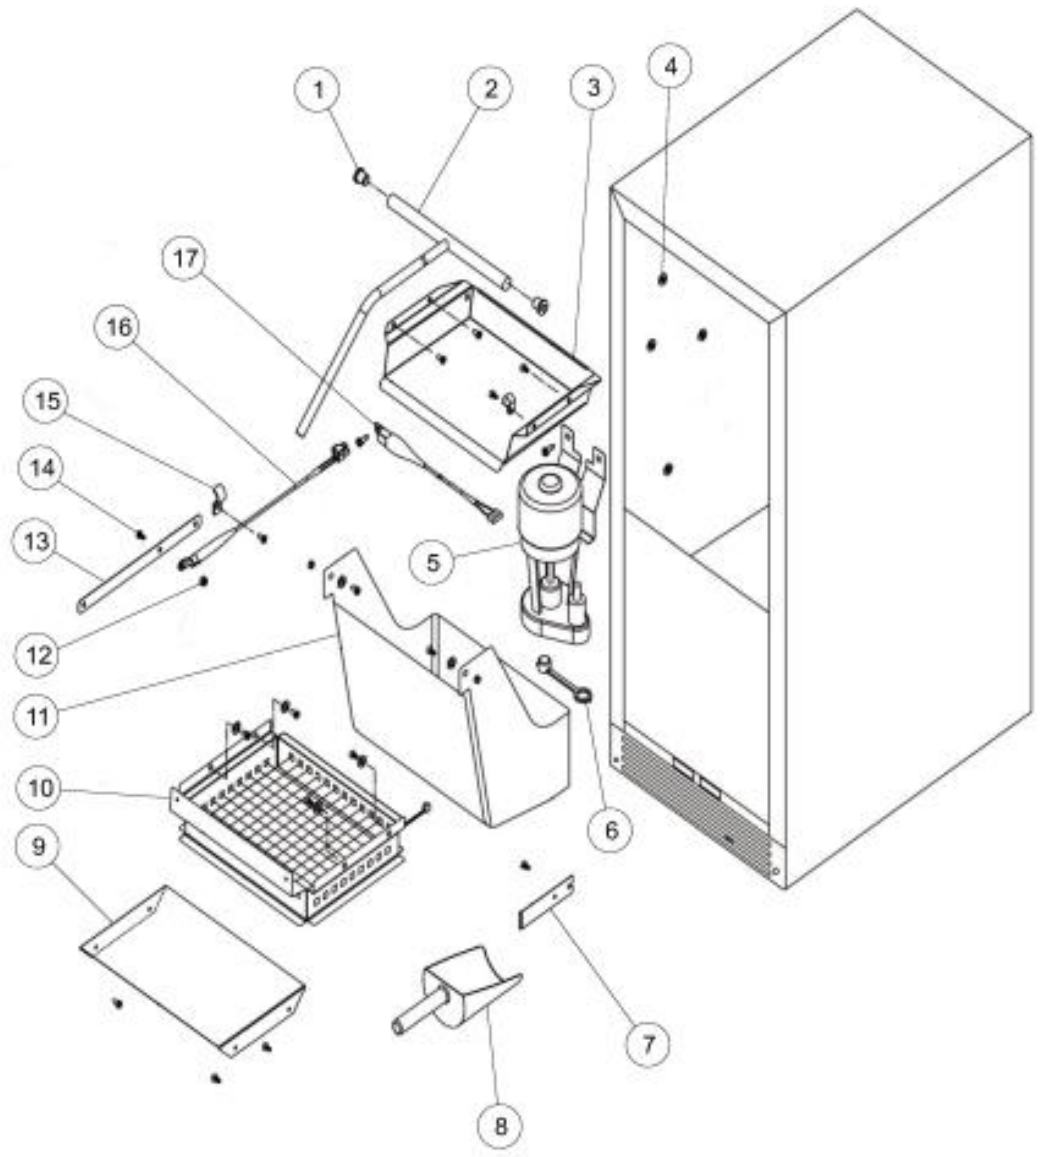

[Find Your VIKING Other Parts - Select From 40 Models](#)

----- Manual continues below -----

Ref #	Part Number	Qty.	Description
1	028430-000	1	DOOR ASSEMBLY RH (DRSS/TRSS MODELS - SHOWN)
1	028431-000	1	DOOR ASSEMBLY LH (DLSS/TLSS MODELS)
2	009760-000	1	HINGE ADAPTER, TOP, SS
3	009755-000	2	HINGE BUSHING, NYLON
4	010212-000	4	SCREW, 1/4-20 SS
5	009761-000	2	WASHER, NYLON
6	017588-000	1	HINGE, PIN, TOP
7	010221-000	1	DOOR HINGE, RIGHT TOP - SS
8	PW230017	1	DOOR GASKET (VUAR/VUWC) 42242914
9	010223-000	6	SCREW, NO.10-32 X .75 COUNTERSUNK, SS
10	010244-000	1	HINGE, RIGHT BOTTOM - SS
11	009757-000	1	HINGE ADAPTER, BOTTOM, SS
12	017589-000	1	HINGE, PIN BOTTOM
13	PS100055	1	VIKING NAMEPLATE 142 WC (42242662)
14	009644-000	2	SET SCREW
15	010211-000	1	END CAP BOT W/SS
16	009519-000	1	HANDLE TUBE, SS
17	009669-000	1	END CAP W/SET SCREW
18	009643-000	2	SCREW
19	009641-000	2	VIKING HANDLE STAND-OFF STUD

Ref #	Part Number	Qty.	Description
1	022786-000	2	DISTRIBUTOR TUBE END
2	022785-000	1	DRAIN TUBE, WHITE W/HOSE CLAMP
3	022787-000	1	EVAPORATOR ASSEMBLY, WHITE W/SCREWS & CLAMP
4	022792-000	20	10-32 WELLNUT
6	022789-000	1	DRAIN PLUG
7	022784-000	1	RETAINER CLIP W/ SCREWS
8	022795-000	1	ICE SCOOP
9	022791-000	1	DEFLECTOR ASSY
10	022790-000	1	GRID-CUTTER ASSEMBLY
11	022788-000	1	RESERVOIR ASSY
12	017621-000	1	NUT, NO.10-24, LOCK
13	017622-000	1	BIN SENSOR BAR
14	017623-000	1	SCREW, NO.10-24, PHILIPS HEADS, SS
15	017618-000	1	P-CLAMP, WHITE
16	017620-000	1	SLEEVE W/THERMISTOR
17	022828-000	1	EVAPORATOR THERMISTOR W/SCREW

Ref #	Part Number	Qty.	Description
1	022793-000	1	ESCUTCHEON ASSY
2	017601-000	1	TRIM PANEL
3	009643-000	2	SCREW
4	017602-000	1	PLUG, HOLE, BLACK
5	028461-000	2	NO.12 X 3/4 UNSL HX/WS SCREW
6	010069-000	1	LOCK WASHER
7	017604-000	1	SWITCH, BLACK
8	028462-000	1	GRILLE, SS
NI	022366-000	4	LEG LEVELER