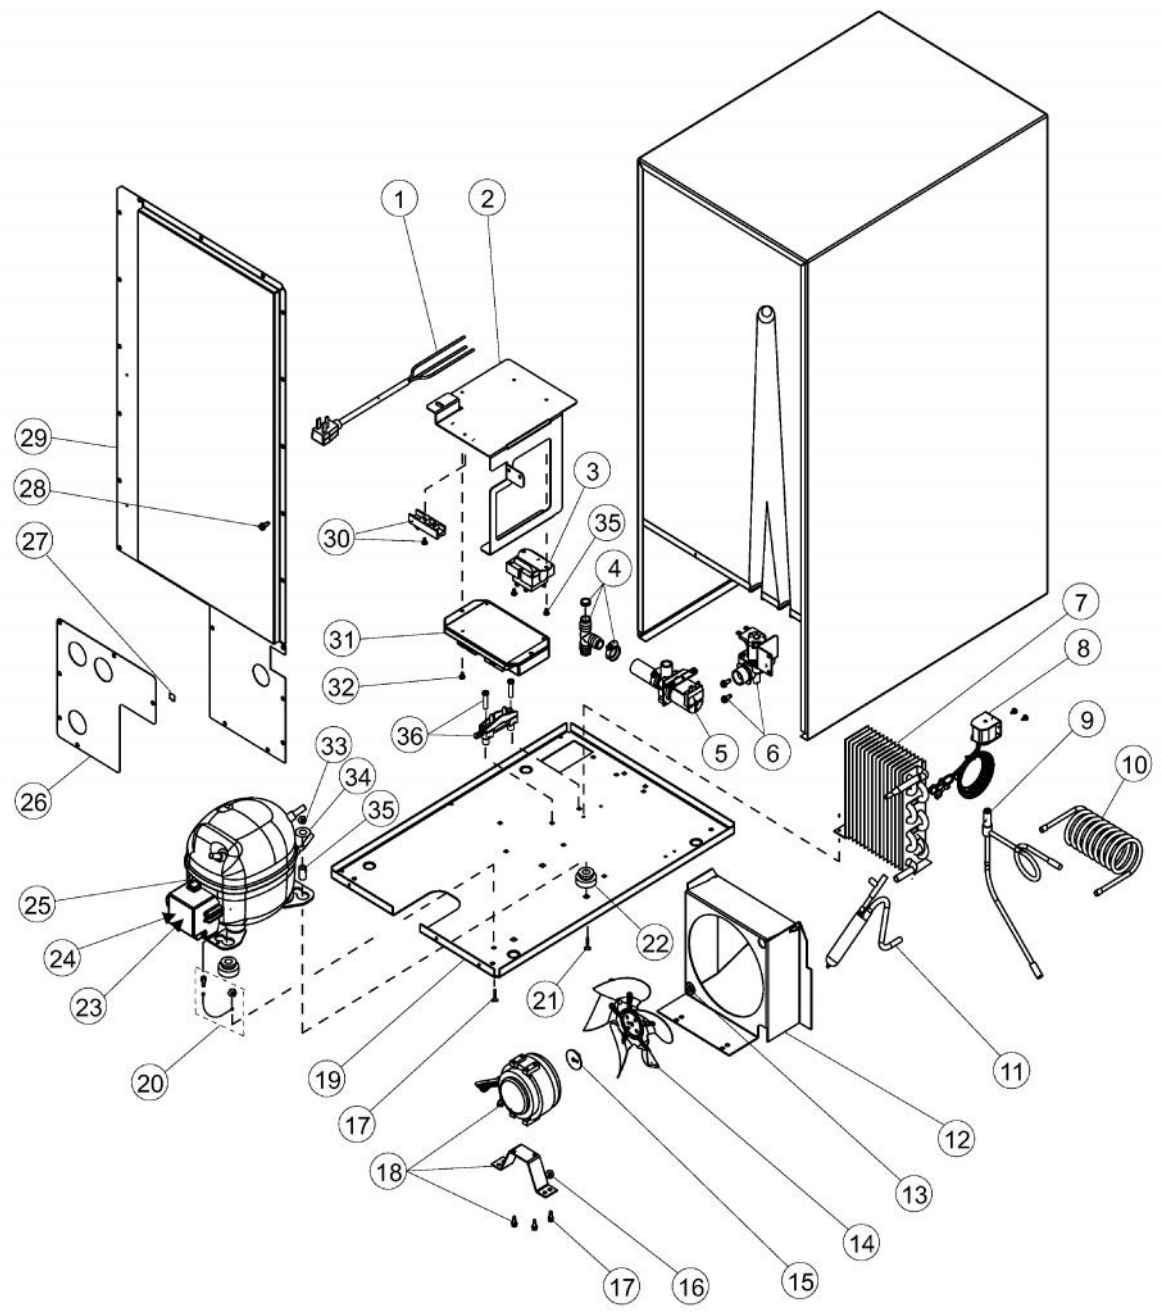

[Find Your VIKING Other Parts - Select From 40 Models](#)

----- Manual continues below -----

Ref #	Part Number	Qty.	Description
1	028430-000	1	DOOR ASSEMBLY RH (DRSS/TRSS MODELS - SHOWN)
1	028431-000	1	DOOR ASSEMBLY LH (DLSS/TLSS MODELS)
2	009760-000	1	HINGE ADAPTER, TOP, SS
3	009755-000	2	HINGE BUSHING, NYLON
4	010212-000	4	SCREW, 1/4-20 SS
5	009761-000	2	WASHER, NYLON
6	017588-000	1	HINGE, PIN, TOP
7	010221-000	1	DOOR HINGE, RIGHT TOP - SS
8	PW230017	1	DOOR GASKET (VUAR/VUWC) 42242914
9	010223-000	6	SCREW, NO.10-32 X .75 COUNTERSUNK, SS
10	010244-000	1	HINGE, RIGHT BOTTOM - SS
11	009757-000	1	HINGE ADAPTER, BOTTOM, SS
12	017589-000	1	HINGE, PIN BOTTOM
13	PS100055	1	VIKING NAMEPLATE 142 WC (42242662)
14	009644-000	2	SET SCREW
15	010211-000	1	END CAP BOT W/SS
16	009519-000	1	HANDLE TUBE, SS
17	009669-000	1	END CAP W/SET SCREW
18	009643-000	2	SCREW
19	009641-000	2	VIKING HANDLE STAND-OFF STUD

Ref #	Part Number	Qty.	Description
1	022786-000	2	DISTRIBUTOR TUBE END
2	022785-000	1	DRAIN TUBE, WHITE W/HOSE CLAMP
3	022787-000	1	EVAPORATOR ASSEMBLY, WHITE W/SCREWS & CLAMP
4	022792-000	20	10-32 WELLNUT
6	022789-000	1	DRAIN PLUG
7	022784-000	1	RETAINER CLIP W/ SCREWS
8	022795-000	1	ICE SCOOP
9	022791-000	1	DEFLECTOR ASSY
10	022790-000	1	GRID-CUTTER ASSEMBLY
11	022788-000	1	RESERVOIR ASSY
12	017621-000	1	NUT, NO.10-24, LOCK
13	017622-000	1	BIN SENSOR BAR
14	017623-000	1	SCREW, NO.10-24, PHILIPS HEADS, SS
15	017618-000	1	P-CLAMP, WHITE
16	017620-000	1	SLEEVE W/THERMISTOR
17	022828-000	1	EVAPORATOR THERMISTOR W/SCREW

Ref #	Part Number	Qty.	Description
1	022793-000	1	ESCUTCHEON ASSY
2	017601-000	1	TRIM PANEL
3	009643-000	2	SCREW
4	017602-000	1	PLUG, HOLE, BLACK
5	028461-000	2	NO.12 X 3/4 UNSL HX/WS SCREW
6	010069-000	1	LOCK WASHER
7	017604-000	1	SWITCH, BLACK
8	028462-000	1	GRILLE, SS
NI	022366-000	4	LEG LEVELER