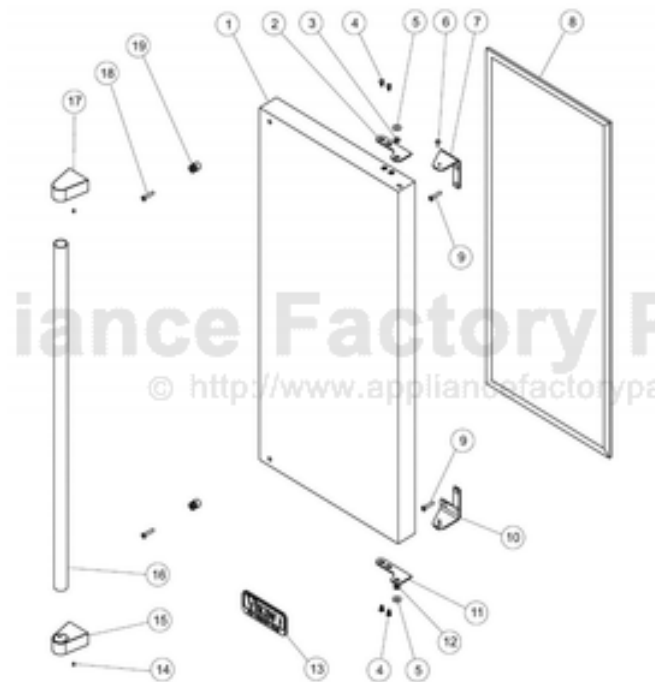

[Find Your VIKING Other Parts - Select From 40 Models](#)

----- Manual continues below -----

Ref #	Part Number	Qty.	Description
1	028430-000	1	DOOR ASSEMBLY RH (DRSS/TRSS MODELS - SHOWN)
1	028431-000	1	DOOR ASSEMBLY LH (DLSS/TLSS MODELS)
2	009760-000	1	HINGE ADAPTER, TOP, SS
3	009755-000	2	HINGE BUSHING, NYLON
4	010212-000	4	SCREW, 1/4-20 SS
5	009761-000	2	WASHER, NYLON
6	017588-000	1	HINGE, PIN, TOP
7	010221-000	1	DOOR HINGE, RIGHT TOP - SS
8	PW230017	1	DOOR GASKET (VUAR/VUWC) 42242914
9	010223-000	6	SCREW, NO.10-32 X .75 COUNTERSUNK, SS
10	010244-000	1	HINGE, RIGHT BOTTOM - SS
11	009757-000	1	HINGE ADAPTER, BOTTOM, SS
12	017589-000	1	HINGE, PIN BOTTOM
13	PS100055	1	VIKING NAMEPLATE 142 WC (42242662)
14	009644-000	2	SET SCREW
15	010211-000	1	END CAP BOT W/SS
16	009519-000	1	HANDLE TUBE, SS
17	009669-000	1	END CAP W/SET SCREW
18	009643-000	2	SCREW
19	009641-000	2	VIKING HANDLE STAND-OFF STUD

Ref #	Part Number	Qty.	Description
1	022786-000	2	DISTRIBUTOR TUBE END
2	022785-000	1	DRAIN TUBE, WHITE W/HOSE CLAMP
3	022787-000	1	EVAPORATOR ASSEMBLY, WHITE W/SCREWS & CLAMP
4	022792-000	20	10-32 WELLNUT
6	022789-000	1	DRAIN PLUG
7	022784-000	1	RETAINER CLIP W/ SCREWS
8	022795-000	1	ICE SCOOP
9	022791-000	1	DEFLECTOR ASSY
10	022790-000	1	GRID-CUTTER ASSEMBLY
11	022788-000	1	RESERVOIR ASSY
12	017621-000	1	NUT, NO.10-24, LOCK
13	017622-000	1	BIN SENSOR BAR
14	017623-000	1	SCREW, NO.10-24, PHILIPS HEADS, SS
15	017618-000	1	P-CLAMP, WHITE
16	017620-000	1	SLEEVE W/THERMISTOR
17	022828-000	1	EVAPORATOR THERMISTOR W/SCREW

Ref #	Part Number	Qty.	Description
1	022793-000	1	ESCUTCHEON ASSY
2	017601-000	1	TRIM PANEL
3	009643-000	2	SCREW
4	017602-000	1	PLUG, HOLE, BLACK
5	028461-000	2	NO.12 X 3/4 UNSL HX/WS SCREW
6	010069-000	1	LOCK WASHER
7	017604-000	1	SWITCH, BLACK
8	028462-000	1	GRILLE, SS
NI	022366-000	4	LEG LEVELER