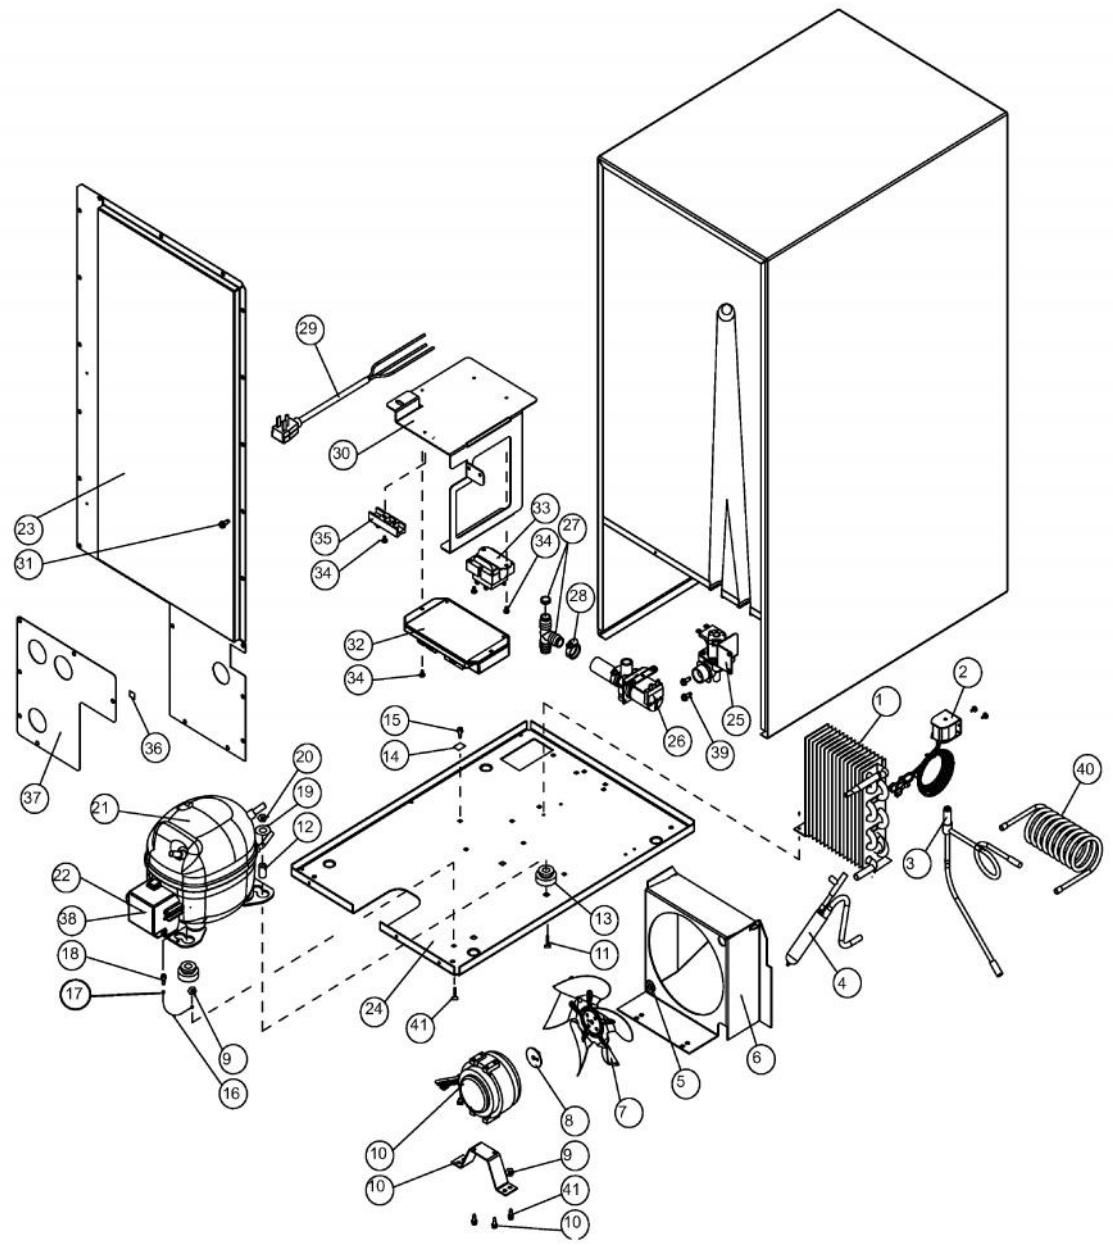

----- Manual continues below -----

Ref #	Part Number	Qty.	Description
1	017609-000	2	DISTRIBUTOR TUBE END
2	017610-000	1	DISTRIBUTOR TUBE
3	017611-000	1	EVAPORATOR ASSEMBLY, WHITE
4	017612-000	4	SCREW, NO.10-32 X1 TRUSS HEAD MACHINE, SS
5	017613-000	1	P-CLAMP
6	017614-000	2	PLASTIC WASHER, WHITE
7	017612-000	2	SCREW, NO.10-32 X1 TRUSS HEAD MACHINE, SS
8	017615-000	1	CIRCULATION PUMP
NI	025147-000	1	DRAIN PUMP
9	017616-000	1	RESERVOIR
10	017617-000	2	1/4 LARGE VINIL SPACER, WHITE
11	017619-000	2	SCREW, NO.10-32 X 1.25 TRUSS HEAD MACHINE, SS
12	017618-000	1	P-CLAMP, WHITE
13	017620-000	1	SLEEVE W/THERMISTOR
14	017621-000	1	NUT, NO.10-24, LOCK
15	017622-000	1	BIN SENSOR BAR
16	017623-000	1	SCREW, NO.10-24, PHILIPS HEADS, SS
17	017612-000	4	SCREW, NO.10-32 X1 TRUSS HEAD MACHINE, SS
18	017624-000	1	DRAIN PLUG
19	017625-000	1	GRID-CUTTER ASSEMBLY
20	017626-000	1	DEFLECTOR
21	017612-000	4	SCREW, NO.10-32 X1 TRUSS HEAD MACHINE, SS
22	017627-000	20	NO.10-32 WELLNUT
23	017628-000	1	SCREW, NO.10-32 X 1/2 MACHINE, SS
24	017629-000	1	EVAPORATOR THERMISTOR
25	017630-000	1	RETAINER CLIP
26	017612-000	2	SCREW, NO.10-32 X1 TRUSS HEAD MACHINE, SS
27	PW300156	1	ICE SCOOP (VUIM150) 42242993
28	017614-000	2	PLASTIC WASHER, WHITE
29	017633-000	1	HOSE CLAMP
30	017634-000	1	DRAIN TUBE

Ref #	Part Number	Qty.	Description
1	017599-000	2	SCREW, NO.10-32 X 1/2 MACHINE, SS
2	017600-000	1	ESCUTCHEON
3	017601-000	1	TRIM PANEL
4	009643-000	2	SCREW
5	017602-000	1	PLUG, HOLE, BLACK
6	017603-000	1	GRILLE, SS
7	017604-000	1	SWITCH, BLACK
8	017607-000	2	SCREW, NO.12 X 3/4 UNSL HX/WX
9	017608-000	1	NO.10 EXT. TOOTH LOWA
NI	010031-000	4	LEVELING LEG