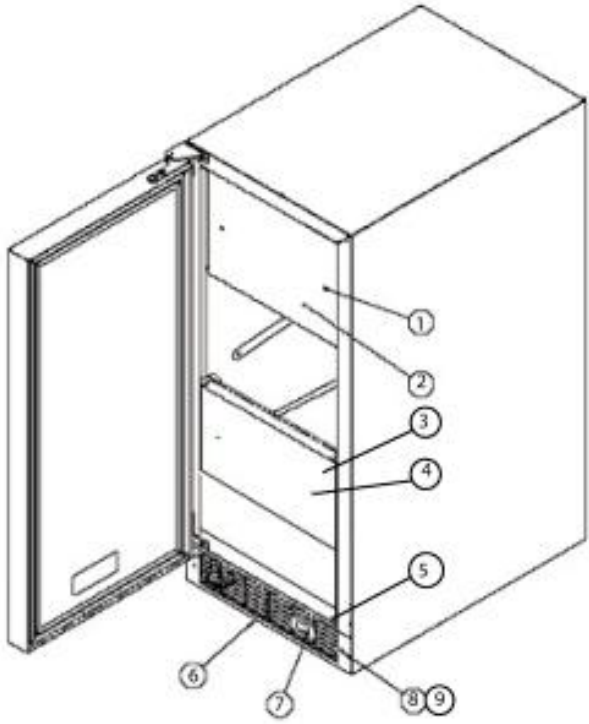

----- Manual continues below -----

Ref #	Part Number	Qty.	Description
1	017609-000	2	DISTRIBUTOR TUBE END
2	017610-000	1	DISTRIBUTOR TUBE
3	017611-000	1	EVAPORATOR ASSEMBLY, WHITE
4	017612-000	4	SCREW, NO.10-32 X1 TRUSS HEAD MACHINE, SS
5	017613-000	1	P-CLAMP
6	017614-000	2	PLASTIC WASHER, WHITE
7	017612-000	2	SCREW, NO.10-32 X1 TRUSS HEAD MACHINE, SS
8	017615-000	1	CIRCULATION PUMP
NI	025147-000	1	DRAIN PUMP
9	017616-000	1	RESERVOIR
10	017617-000	2	1/4 LARGE VINIL SPACER, WHITE
11	017619-000	2	SCREW, NO.10-32 X 1.25 TRUSS HEAD MACHINE, SS
12	017618-000	1	P-CLAMP, WHITE
13	017620-000	1	SLEEVE W/THERMISTOR
14	017621-000	1	NUT, NO.10-24, LOCK
15	017622-000	1	BIN SENSOR BAR
16	017623-000	1	SCREW, NO.10-24, PHILIPS HEADS, SS
17	017612-000	4	SCREW, NO.10-32 X1 TRUSS HEAD MACHINE, SS
18	017624-000	1	DRAIN PLUG
19	017625-000	1	GRID-CUTTER ASSEMBLY
20	017626-000	1	DEFLECTOR
21	017612-000	4	SCREW, NO.10-32 X1 TRUSS HEAD MACHINE, SS
22	017627-000	20	NO.10-32 WELLNUT
23	017628-000	1	SCREW, NO.10-32 X 1/2 MACHINE, SS
24	017629-000	1	EVAPORATOR THERMISTOR
25	017630-000	1	RETAINER CLIP
26	017612-000	2	SCREW, NO.10-32 X1 TRUSS HEAD MACHINE, SS
27	PW300156	1	ICE SCOOP (VUIM150) 42242993
28	017614-000	2	PLASTIC WASHER, WHITE
29	017633-000	1	HOSE CLAMP
30	017634-000	1	DRAIN TUBE

Ref #	Part Number	Qty.	Description
1	017599-000	2	SCREW, NO.10-32 X 1/2 MACHINE, SS
2	017600-000	1	ESCUTCHEON
3	017601-000	1	TRIM PANEL
4	009643-000	2	SCREW
5	017602-000	1	PLUG, HOLE, BLACK
6	017603-000	1	GRILLE, SS
7	017604-000	1	SWITCH, BLACK
8	017607-000	2	SCREW, NO.12 X 3/4 UNSL HX/WX
9	017608-000	1	NO.10 EXT. TOOTH LOWA
NI	010031-000	4	LEVELING LEG