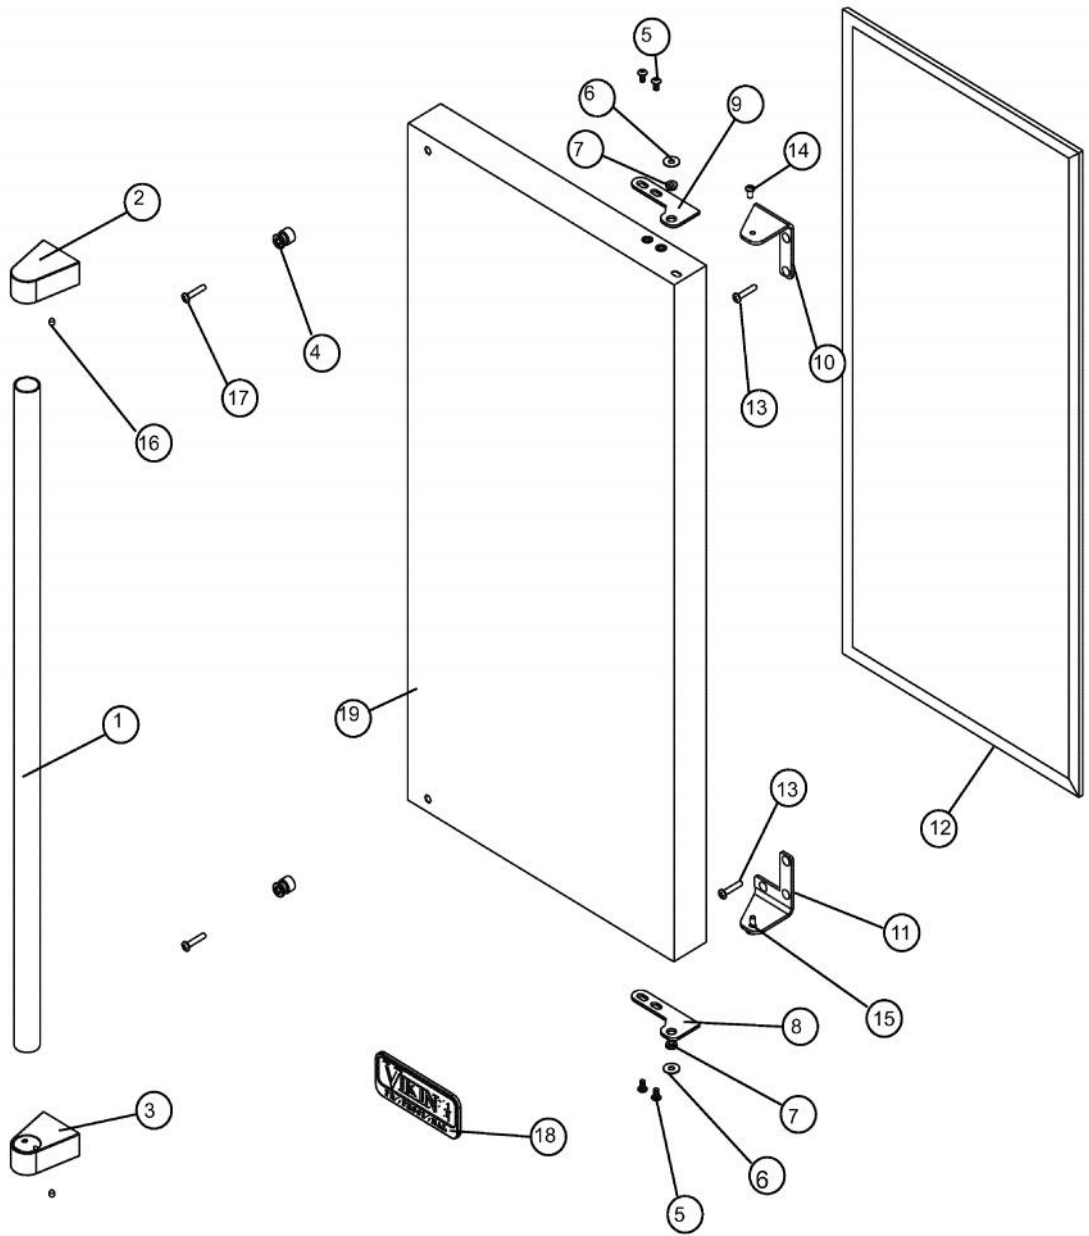

Ref #	Part Number	Qty.	Description
1	009519-000	1	HANDLE TUBE, SS
2	009669-000	1	END CAP W/SET SCREW
3	010211-000	1	END CAP BOT W/SS
4	009641-000	2	VIKING HANDLE STAND-OFF STUD
5	010212-000	4	SCREW, 1/4-20 SS
6	009761-000	2	WASHER, NYLON
7	009755-000	2	HINGE BUSHING
8	009757-000	1	HINGE ADAPTER, BOTTOM, SS
9	009760-000	1	HINGE ADAPTER, TOP, SS
10	010695-000	1	STANDARD HINGE, RIGHT TOP, CHROME
NI	010221-000	1	DOOR HINGE, RIGHT TOP - SS
11	017585-000	1	HINGE, CHROME, LH
NI	017586-000	1	HINGE, SS , LH
12	010730-000	1	GASKET
13	017587-000	6	10-32 X 3/4 PH CSK ZN
NI	010223-000	6	SCREW, NO.10-32 X .75 COUNTERSUNK, SS
14	017588-000	1	HINGE, PIN, TOP
15	017589-000	1	HINGE, PIN BOTTOM
16	009644-000	2	SET SCREW
17	009643-000	2	SCREW
18	PW230007	1	NAMEPLATE, PRO
19	017590-000	1	DOOR ASSEMBLY RH(DRSS/TRSS MODELS)
19	017591-000	1	DOOR ASSEMBLY RH(DLSS/TLSS MODELS)
19	017590-000	1	DOOR ASSEMBLY RH(DRSS/TRSS MODELS)
19	017591-000	1	DOOR ASSEMBLY RH(DLSS/TLSS MODELS)