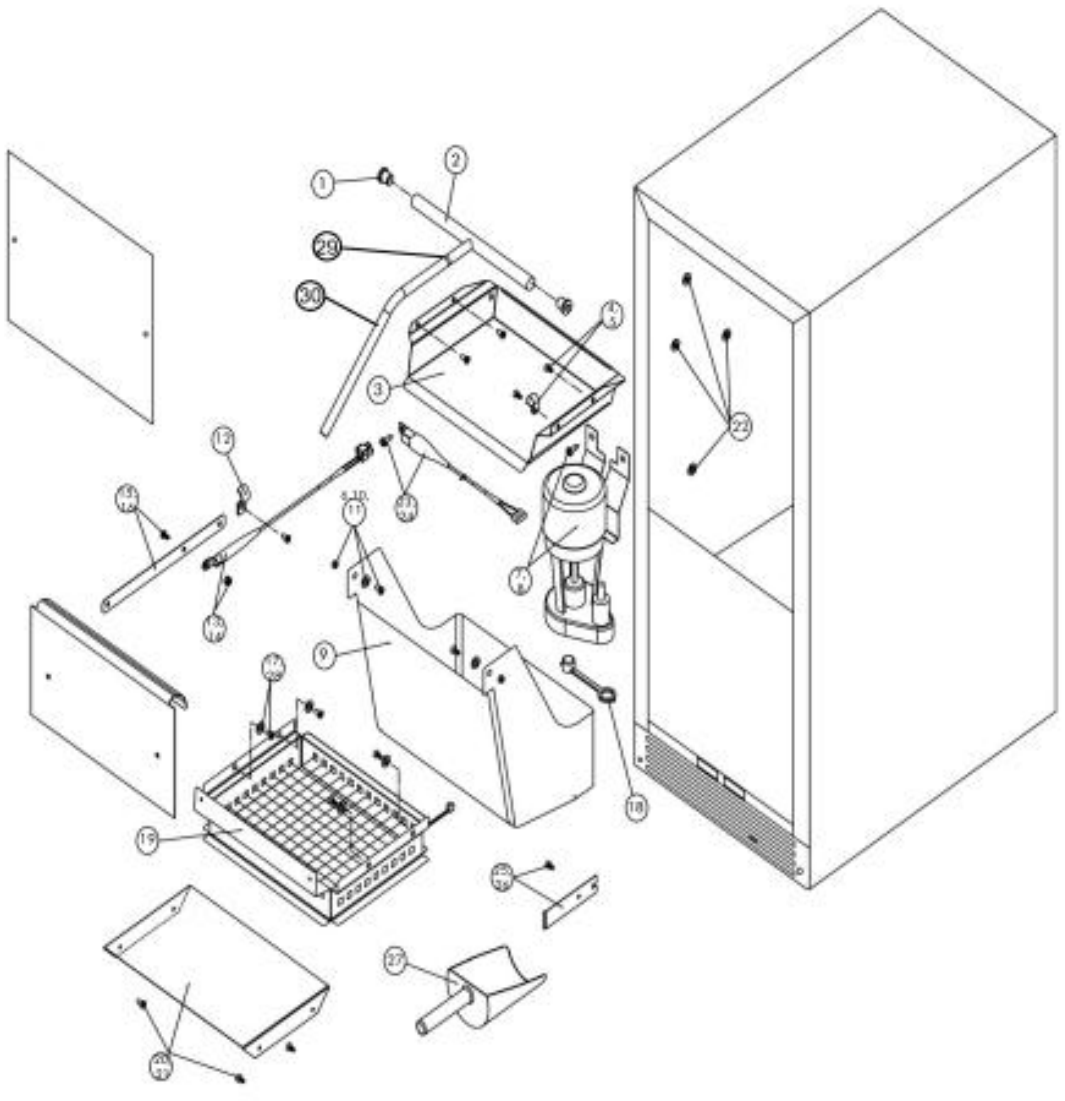

----- Manual continues below -----

Ref #	Part Number	Qty.	Description
1	017609-000	2	DISTRIBUTOR TUBE END
2	017610-000	1	DISTRIBUTOR TUBE
3	017611-000	1	EVAPORATOR ASSEMBLY, WHITE
4	017612-000	4	SCREW, NO.10-32 X1 TRUSS HEAD MACHINE, SS
5	017613-000	1	P-CLAMP
6	017614-000	2	PLASTIC WASHER, WHITE
7	017612-000	2	SCREW, NO.10-32 X1 TRUSS HEAD MACHINE, SS
8	017615-000	1	CIRCULATION PUMP
NI	025147-000	1	DRAIN PUMP
9	017616-000	1	RESERVOIR
10	017617-000	2	1/4 LARGE VINIL SPACER, WHITE
11	017619-000	2	SCREW, NO.10-32 X 1.25 TRUSS HEAD MACHINE, SS
12	017618-000	1	P-CLAMP, WHITE
13	017620-000	1	SLEEVE W/THERMISTOR
14	017621-000	1	NUT, NO.10-24, LOCK
15	017622-000	1	BIN SENSOR BAR
16	017623-000	1	SCREW, NO.10-24, PHILIPS HEADS, SS
17	017612-000	4	SCREW, NO.10-32 X1 TRUSS HEAD MACHINE, SS
18	017624-000	1	DRAIN PLUG
19	017625-000	1	GRID-CUTTER ASSEMBLY
20	017626-000	1	DEFLECTOR
21	017612-000	4	SCREW, NO.10-32 X1 TRUSS HEAD MACHINE, SS
22	017627-000	20	NO.10-32 WELLNUT
23	017628-000	1	SCREW, NO.10-32 X 1/2 MACHINE, SS
24	017629-000	1	EVAPORATOR THERMISTOR
25	017630-000	1	RETAINER CLIP
26	017612-000	2	SCREW, NO.10-32 X1 TRUSS HEAD MACHINE, SS
27	PW300156	1	ICE SCOOP (VUIM150) 42242993
28	017614-000	2	PLASTIC WASHER, WHITE
29	017633-000	1	HOSE CLAMP
30	017634-000	1	DRAIN TUBE

Ref #	Part Number	Qty.	Description
1	017599-000	2	SCREW, NO.10-32 X 1/2 MACHINE, SS
2	017600-000	1	ESCUTCHEON
3	017601-000	1	TRIM PANEL
4	009643-000	2	SCREW
5	017602-000	1	PLUG, HOLE, BLACK
6	017603-000	1	GRILLE, SS
7	017604-000	1	SWITCH, BLACK
8	017607-000	2	SCREW, NO.12 X 3/4 UNSL HX/WX
9	017608-000	1	NO.10 EXT. TOOTH LOWA
NI	010031-000	4	LEVELING LEG