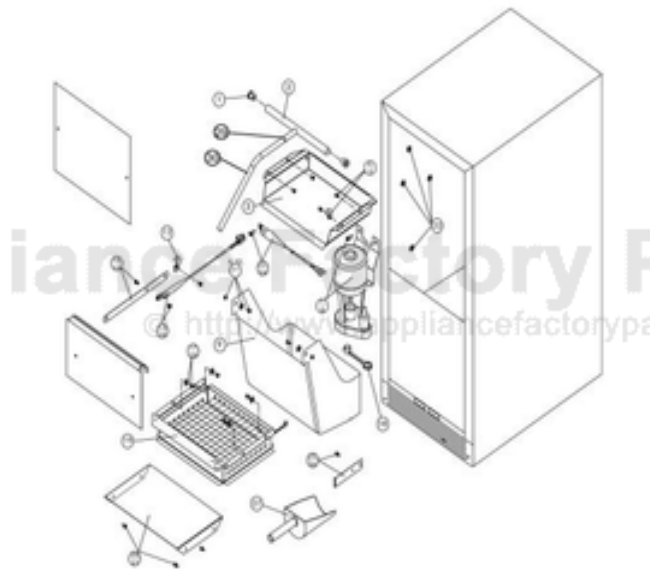

[Find Your VIKING Other Parts - Select From 40 Models](#)

----- Manual continues below -----