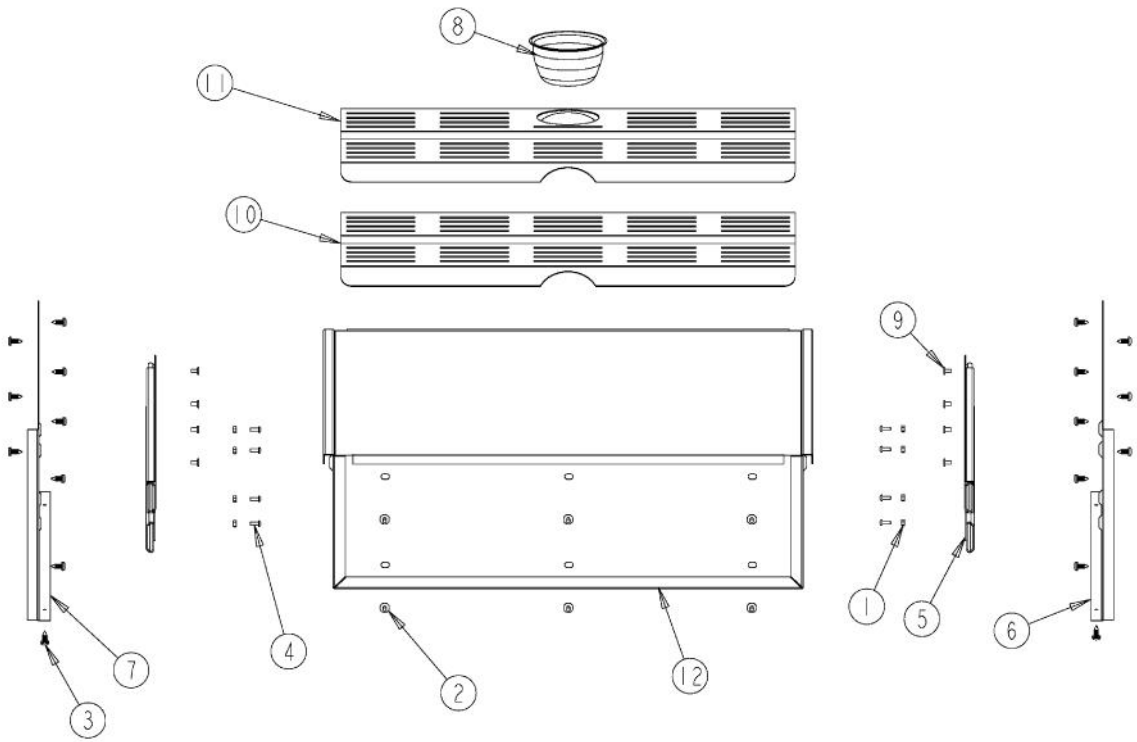

----- Manual continues below -----

Ref #	Part Number	Qty.	Description
1	PD020009		10 X 1 PH. HD. PAN HD. SMS
2	PD020087		10 X 1/2 PAN PH. TEK ZINC
3	PD020076		6-32 X 3/8 PHILL PAN MS
4	PD020010		10 X 3/8 GREEN GROUNDING SCREW
5	PB010201		DESIGNER WD KNOB
6	A2006075		THERMOSTAT SPACER, DESIGNER
7	PE040326		DEWD/VEWD CONTROL PANEL GRAPHIC
8	PE050024		OVEN IND. LIGHT (LIGHT HOUSING)
9	A20013478		INSULATION PANEL
10	PE050023		OVEN IND. LIGHT (LENS & BEZEL)
11	A1002457		POWER CORD MOUNTING STRAP (VDSC)
12	A2002195		POWER CORD MOUNTING BRKT (VDSC)
13	PE070147		TERMINAL BLOCK
14	PB010167		THERMOSTAT
15	B20013480		CONTROL PANEL XSSX (VEWD/DEWD)

Ref #	Part Number	Qty.	Description
1	PD030012		6-32 HEX NUT
2	PD020032		SRW-8(A)X3/8PH.WFR HD 7/16DIAXNICL
3	PD020087		10 X 1/2 PAN PH. TEK ZINC
4	PD020076		6-32 X 3/8 PHILL PAN MS
5	PC020022		WARMING DRAWER SLIDES
6	B2004151		INSIDE PANEL RH (VEWD)
7	B2004152		INSIDE PANEL LH (VEWD)
8	PA030005		6OZ. STAINLESS STEEL BOWL (6960)
9	PC040019		POP RIVET (0.125 GR X 0.156 DIA)
10	B2004131		FRONT RACK - 30 (VEWD)
11	B2004132		REAR RACK - 30 (VEWD)
12	G3004143		WARMING DRAWER WELD ASSY - (30)

Ref #	Part Number	Qty.	Description
1	PD020087		10 X 1/2 PAN PH. TEK ZINC
2	B2004174		BOTTOM INSIDE PANEL - 30 (VEWD)
3	A2007075		30`` WARMING DRAWER BRKT
4	B2004147		ELEMENT BRACKET (VEWD)
5	B2004141		BRACKET
6	PJ010009		ELEMENT - 30 (VEWD)
7	A2004169		OUTER BOTTOM PANEL
8	B2004148		THERMAL BULB BRKT (VEWD)
9	PD030009		CLAMP, AL-8 (.500)