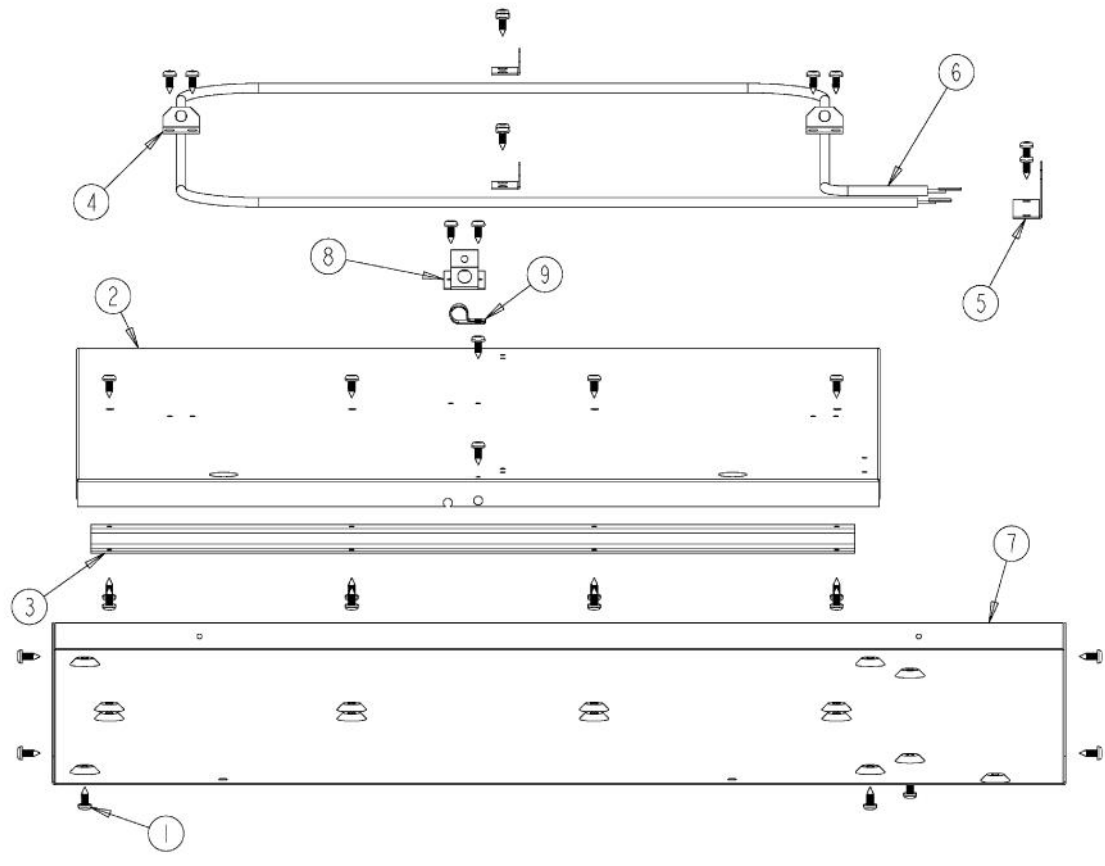

----- Manual continues below -----

Ref #	Part Number	Qty.	Description
1	PD020009		10 X 1 PH. HD. PAN HD. SMS
2	PD020087		10 X 1/2 PAN PH. TEK ZINC
3	PD020076		6-32 X 3/8 PHILL PAN MS
4	PD020010		10 X 3/8 GREEN GROUNDING SCREW
5	PB010201		DESIGNER WD KNOB
6	A2006075		THERMOSTAT SPACER, DESIGNER
7	PE040326		DEWD/VEWD CONTROL PANEL GRAPHIC
8	PE050024		OVEN IND. LIGHT (LIGHT HOUSING)
9	A20013478		INSULATION PANEL
10	PE050023		OVEN IND. LIGHT (LENS & BEZEL)
11	A1002457		POWER CORD MOUNTING STRAP (VDSC)
12	A2002195		POWER CORD MOUNTING BRKT (VDSC)
13	PE070147		TERMINAL BLOCK
14	PB010167		THERMOSTAT
15	B20013480		CONTROL PANEL XSSX (VEWD/DEWD)

Ref #	Part Number	Qty.	Description
1	PD030012		6-32 HEX NUT
2	PD020032		SRW-8(A)X3/8PH.WFR HD 7/16DIAXNICL
3	PD020087		10 X 1/2 PAN PH. TEK ZINC
4	PD020076		6-32 X 3/8 PHILL PAN MS
5	PC020022		WARMING DRAWER SLIDES
6	B2004151		INSIDE PANEL RH (VEWD)
7	B2004152		INSIDE PANEL LH (VEWD)
8	PA030005		6OZ. STAINLESS STEEL BOWL (6960)
9	PC040019		POP RIVET (0.125 GR X 0.156 DIA)
10	B2004131		FRONT RACK - 30 (VEWD)
11	B2004132		REAR RACK - 30 (VEWD)
12	G3004143		WARMING DRAWER WELD ASSY - (30)

Ref #	Part Number	Qty.	Description
1	PD020087		10 X 1/2 PAN PH. TEK ZINC
2	B2004174		BOTTOM INSIDE PANEL - 30 (VEWD)
3	A2007075		30`` WARMING DRAWER BRKT
4	B2004147		ELEMENT BRACKET (VEWD)
5	B2004141		BRACKET
6	PJ010009		ELEMENT - 30 (VEWD)
7	A2004169		OUTER BOTTOM PANEL
8	B2004148		THERMAL BULB BRKT (VEWD)
9	PD030009		CLAMP, AL-8 (.500)