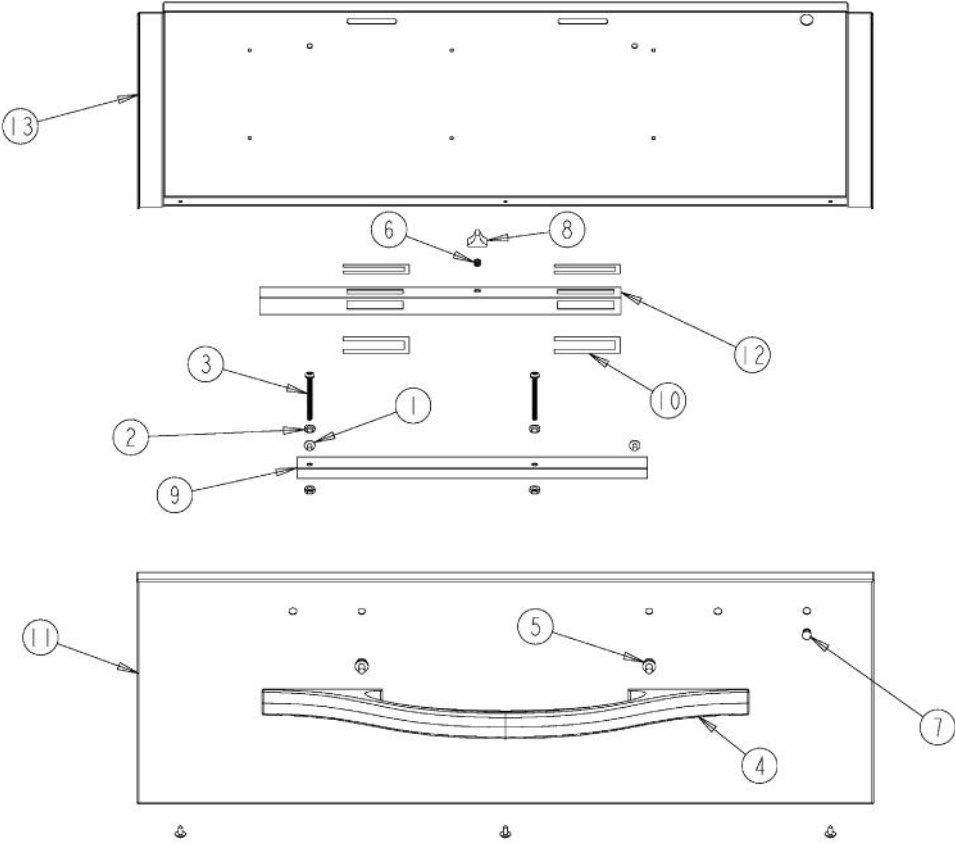

Ref #	Part Number	Qty.	Description
1	PD020032		SRW-8(A)X3/8PH.WFR HD 7/16DIAXNICL
2	PD030010		NO.10-24 KEPS NUT
3	PD020112		10-24 X 2RD PH MS TOGGLE BOLT
4	PE030167		30 DOOR HANDLE
4	PE030167PVD		30 DOOR HANDLE PVD
5	PD010019		BLT-1/4-20X3/8HEX WASHER SERATED
6	PD030069		DAMPER KNOB INSERT (DEWD)
7	PE050084		DEWD O/S INDICATOR LENS
8	M6006255BK		DEWD MOISTURE SLIDE KNOB XBKX
9	B20015118		INSULATION BRACKET (DEWD)
10	PF010015		DEWD MOISTURE SLIDE GASKET (2045-10DPK)
11	B92013442		30 O/S DEWD DOOR PANEL XSLKSCREENX
11	C92013442BK		30 O/S DOOR PANEL (DEWD101) XBKXSLKSCREENX
11	C92013442BT		30 O/S DOOR PANEL (DEWD101) XBTXSLKSCREENX
11	C92013442GG		30 O/S DOOR PANEL (DEWD101) XGGXSLKSCREENX
11	C92013442SG		30 O/S DOOR PANEL (DEWD101) XSGXSLKSCREENX
11	C92013442WH		30 O/S DOOR PANEL (DEWD101) XWHXSLKSCREENX
12	B20013464		WARMING DRAWER DAMPER (DEWD171/101)
13	B20013443		INSIDE DOOR
NI	G32013444BK		COMPLETE DOOR ASSEMBLY - BK
NI	G32013444BKBR		COMPLETE DOOR ASSEMBLY - BK / BR
NI	G32013444BT		COMPLETE DOOR ASSEMBLY - BT
NI	G32013444BTBR		COMPLETE DOOR ASSEMBLY - BT / BR
NI	G32013444GG		COMPLETE DOOR ASSEMBLY - GG
NI	G32013444GGBR		COMPLETE DOOR ASSEMBLY - GG / BR
NI	G32013444SG		COMPLETE DOOR ASSEMBLY - SG
NI	G32013444SGBR		COMPLETE DOOR ASSEMBLY - SG / BR
NI	G32013444SS		30 DOOR ASSY (DEWD101) XSSXSLKSCREENX
NI	G32013444SSBR		30 DOOR ASSY (DEWD101) XSSXBRXSLKSCREENX
NI	G32013444WH		COMPLETE DOOR ASSEMBLY - WH
NI	G32013444WHBR		COMPLETE DOOR ASSEMBLY - WH / BR
NI	PD950012		STRIKE PANEL ACCESS
NI	PD950013		LATCH PANEL ACCESS