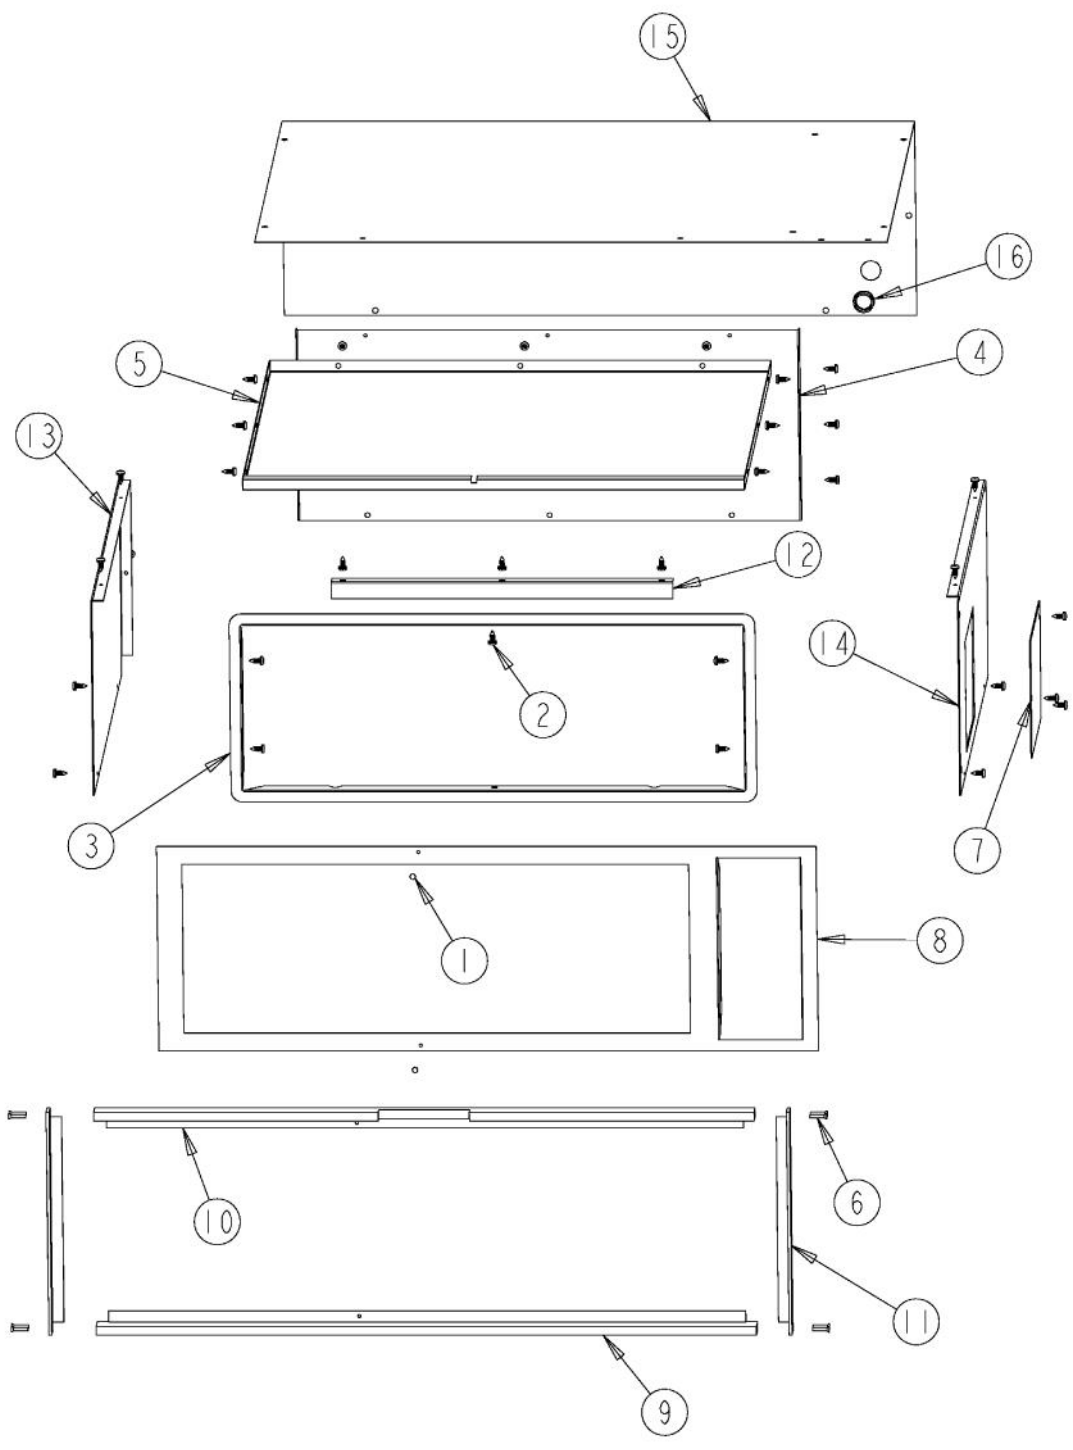

----- Manual continues below -----

Ref #	Part Number	Qty.	Description
1	PD020009		10 X 1 PH. HD. PAN HD. SMS
2	PD020087		10 X 1/2 PAN PH. TEK ZINC
3	PD020076		6-32 X 3/8 PHILL PAN MS
4	PD020010		10 X 3/8 GREEN GROUNDING SCREW
5	PB010201		DESIGNER WD KNOB
6	A2006075		THERMOSTAT SPACER, DESIGNER
7	PE040326		DEWD/VEWD CONTROL PANEL GRAPHIC
8	PE050024		OVEN IND. LIGHT (LIGHT HOUSING)
9	A20013478		INSULATION PANEL
10	PE050023		OVEN IND. LIGHT (LENS & BEZEL)
11	A1002457		POWER CORD MOUNTING STRAP (VDSC)
12	A2002195		POWER CORD MOUNTING BRKT (VDSC)
13	PE070147		TERMINAL BLOCK
14	PB010167		THERMOSTAT
15	B20013480		CONTROL PANEL XSSX (VEWD/DEWD)

Ref #	Part Number	Qty.	Description
1	PD030012		6-32 HEX NUT
2	PD020032		SRW-8(A)X3/8PH.WFR HD 7/16DIAXNICL
3	PD020087		10 X 1/2 PAN PH. TEK ZINC
4	PD020076		6-32 X 3/8 PHILL PAN MS
5	PC020022		WARMING DRAWER SLIDES
6	B2004151		INSIDE PANEL RH (VEWD)
7	B2004152		INSIDE PANEL LH (VEWD)
8	PA030005		6OZ. STAINLESS STEEL BOWL (6960)
9	PC040019		POP RIVET (0.125 GR X 0.156 DIA)
10	B2004131		FRONT RACK - 30 (VEWD)
11	B2004132		REAR RACK - 30 (VEWD)
12	G3004143		WARMING DRAWER WELD ASSY - (30)

Ref #	Part Number	Qty.	Description
1	PC040010		POP RIVET
2	PD020087		10 X 1/2 PAN PH. TEK ZINC
3	B2004179		GASKET FRAME (VEWD102)
NI	PB070072		WARMING DRAWER GASKET 6`/UNIT
4	B2004176		REAR INSIDE PANEL - 30 (VEWD)
5	B20013484		30 I/S TOP PANEL (VEWD103)
6	PD020150		NO.6 X 1/2 PH. CT. SK. SMS. ``SS``
7	A1004135		ACCESS PLATE (VEWD)
8	B20013483		FRONT FRAME 30 (DEWD101)
9	PE040292		BOTTOM TRIM (DEWD101)
10	PE040296		TOP TRIM (DEWD101)
11	PE040293		SIDE TRIM (DEWD)
12	B2004125		DRAWER STOP 27
13	A20013482		O/S PANEL - LH
14	A20013479		O/S PANEL - RH
15	A2004171		OUTER TOP PANEL
16	PD040005		SNAP BUSHING - 7/8