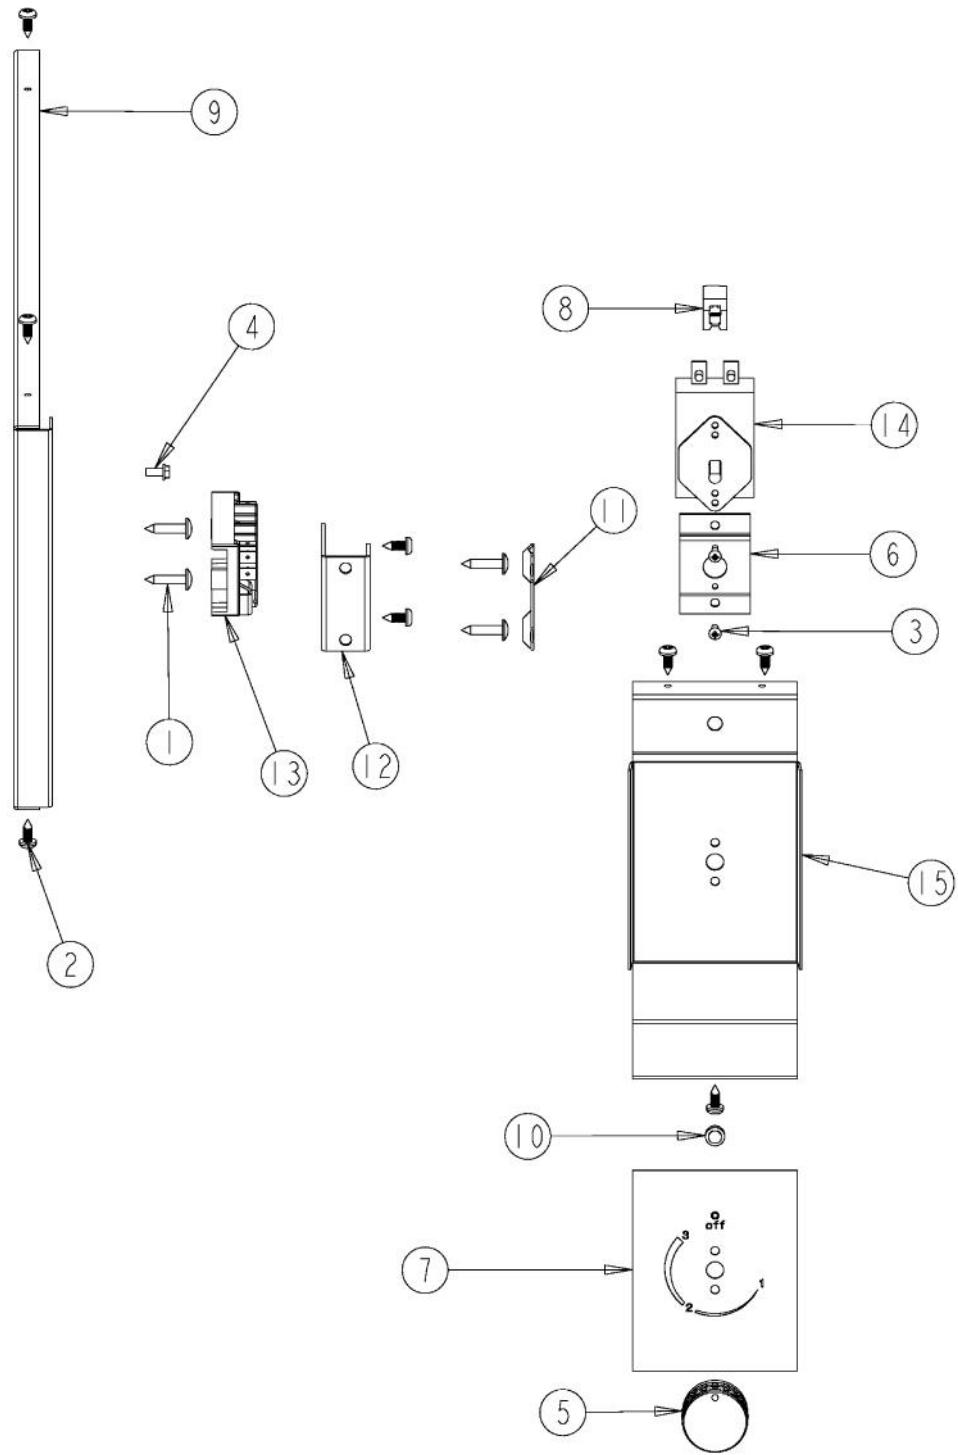

----- Manual continues below -----

Ref #	Part Number	Qty.	Description
1	PD020009		10 X 1 PH. HD. PAN HD. SMS
2	PD020087		10 X 1/2 PAN PH. TEK ZINC
3	PD020076		6-32 X 3/8 PHILL PAN MS
4	PD020010		10 X 3/8 GREEN GROUNDING SCREW
5	PB010201		DESIGNER WD KNOB
6	A2006075		THERMOSTAT SPACER, DESIGNER
7	PE040326		DEWD/VEWD CONTROL PANEL GRAPHIC
8	PE050024		OVEN IND. LIGHT (LIGHT HOUSING)
9	A20013478		INSULATION PANEL
10	PE050023		OVEN IND. LIGHT (LENS & BEZEL)
11	A1002457		POWER CORD MOUNTING STRAP (VDSC)
12	A2002195		POWER CORD MOUNTING BRKT (VDSC)
13	PE070147		TERMINAL BLOCK
14	PB010167		THERMOSTAT
15	B20013480		CONTROL PANEL XSSX (VEWD/DEWD)

Ref #	Part Number	Qty.	Description
1	PD020087		10 X 1/2 PAN PH. TEK ZINC
2	B2004174		BOTTOM INSIDE PANEL - 30 (VEWD)
3	A2007075		30`` WARMING DRAWER BRKT
4	B2004147		ELEMENT BRACKET (VEWD)
5	B2004141		BRACKET
6	PJ010009		ELEMENT - 30 (VEWD)
7	A2004169		OUTER BOTTOM PANEL
8	B2004148		THERMAL BULB BRKT (VEWD)
9	PD030009		CLAMP, AL-8 (.500)

Ref #	Part Number	Qty.	Description
1	PC040010		POP RIVET
2	PD020087		10 X 1/2 PAN PH. TEK ZINC
3	B2004179		GASKET FRAME (VEWD102)
NI	PB070072		WARMING DRAWER GASKET 6`/UNIT
4	B2004176		REAR INSIDE PANEL - 30 (VEWD)
5	B20013484		30 I/S TOP PANEL (VEWD103)
6	PD020150		NO.6 X 1/2 PH. CT. SK. SMS. ``SS``
7	A1004135		ACCESS PLATE (VEWD)
8	B20013483		FRONT FRAME 30 (DEWD101)
9	PE040292		BOTTOM TRIM (DEWD101)
10	PE040296		TOP TRIM (DEWD101)
11	PE040293		SIDE TRIM (DEWD)
12	B2004125		DRAWER STOP 27
13	A20013482		O/S PANEL - LH
14	A20013479		O/S PANEL - RH
15	A2004171		OUTER TOP PANEL
16	PD040005		SNAP BUSHING - 7/8