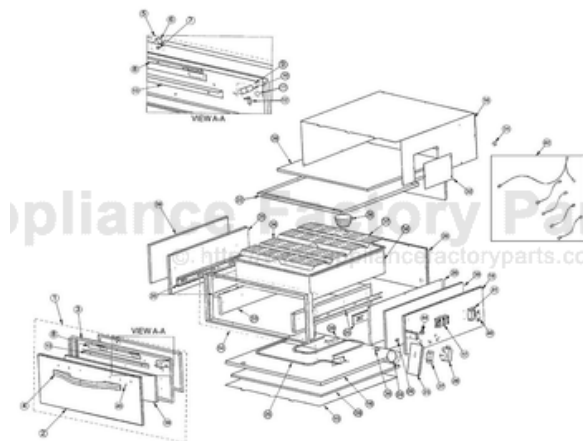

[Find Your VIKING Grill Parts - Select From 210 Models](#)

----- Manual continues below -----