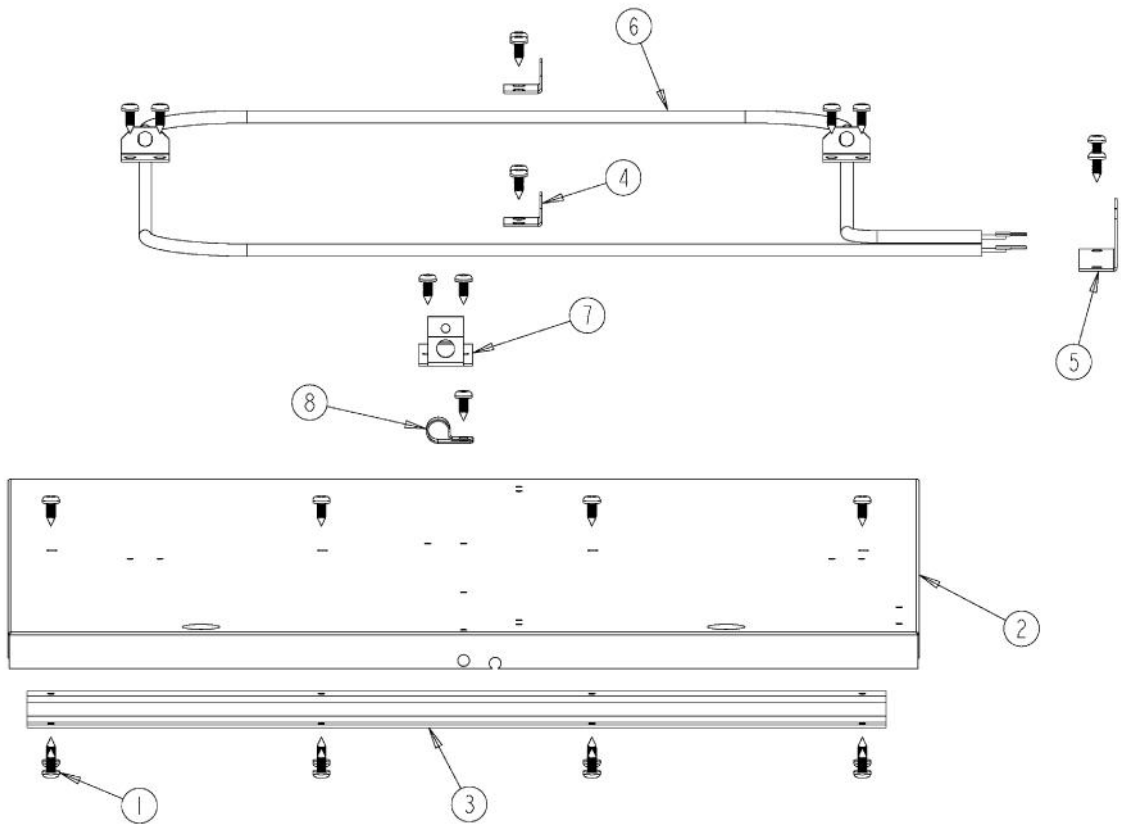

----- Manual continues below -----

Ref #	Part Number	Qty.	Description
1	PD020009		10 X 1 PH. HD. PAN HD. SMS
2	PD020087		10 X 1/2 PAN PH. TEK ZINC
3	PD020076		6-32 X 3/8 PHILL PAN MS
4	PD020010		10 X 3/8 GREEN GROUNDING SCREW
5	PB010201		DESIGNER WD KNOB
6	A2006075		THERMOSTAT SPACER, DESIGNER
7	PE040236		30 WD TOP/BOTTOM TRIM
8	PE050024		OVEN IND. LIGHT (LIGHT HOUSING)
9	A20013478		INSULATION PANEL
10	PE050023		OVEN IND. LIGHT (LENS & BEZEL)
11	A1002457		POWER CORD MOUNTING STRAP (VDSC)
12	A2002195		POWER CORD MOUNTING BRKT (VDSC)
13	PE070147		TERMINAL BLOCK
14	PB010167		THERMOSTAT
15	B20013480		CONTROL PANEL XSSX (VEWD/DEWD)
NI	003005-002	1	8 - 18 X 1/2 ZN TRIV W/NO.6 TRUSS AB TAPPING SCREW XB...

Ref #	Part Number	Qty.	Description
1	PD030012		6-32 HEX NUT
2	PD020032		SRW-8(A)X3/8PH.WFR HD 7/16DIAXNICL
3	PD020087		10 X 1/2 PAN PH. TEK ZINC
4	PD020076		6-32 X 3/8 PHILL PAN MS
5	PC020022		WARMING DRAWER SLIDES
6	B2004151		INSIDE PANEL RH (VEWD)
7	B2004152		INSIDE PANEL LH (VEWD)
8	PA030005		6OZ. STAINLESS STEEL BOWL (6960)
9	PC040019		POP RIVET (0.125 GR X 0.156 DIA)
10	B2003180		FRONT RACK - (VEWD172)
11	B2003181		REAR RACK - (VEWD172)
12	G3004144		WARMING DRAWER WELD ASSY - (27)

Ref #	Part Number	Qty.	Description
1	PD020087		10 X 1/2 PAN PH. TEK ZINC
2	B2004185		BOTTOM INSIDE PANEL - 27 (VEWD)
3	A2007077		27`` WARMING DRAWER BRKT
4	B2004147		ELEMENT BRACKET (VEWD)
5	B2004141		BRACKET
6	PJ010010		ELEMENT - 27 (VEWD)
7	B2004148		THERMAL BULB BRKT (VEWD)
8	PD030009		CLAMP, AL-8 (.500)