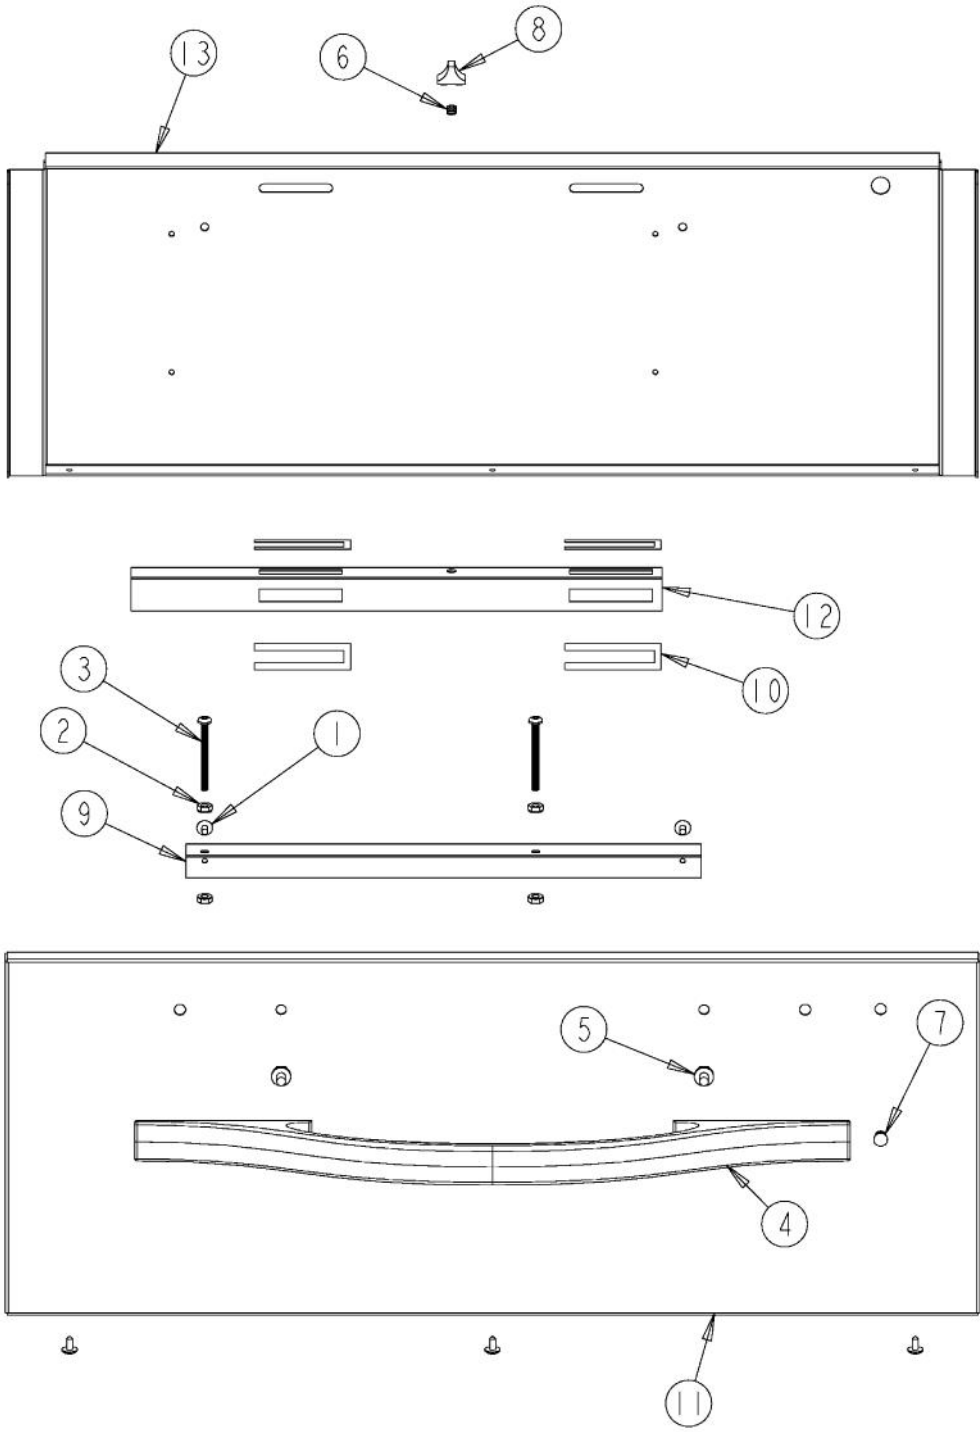

----- Manual continues below -----

Ref #	Part Number	Qty.	Description
1	PD020009		10 X 1 PH. HD. PAN HD. SMS
2	PD020087		10 X 1/2 PAN PH. TEK ZINC
3	PD020076		6-32 X 3/8 PHILL PAN MS
4	PD020010		10 X 3/8 GREEN GROUNDING SCREW
5	PB010201		DESIGNER WD KNOB
6	A2006075		THERMOSTAT SPACER, DESIGNER
7	PE040236		30 WD TOP/BOTTOM TRIM
8	PE050024		OVEN IND. LIGHT (LIGHT HOUSING)
9	A20013478		INSULATION PANEL
10	PE050023		OVEN IND. LIGHT (LENS & BEZEL)
11	A1002457		POWER CORD MOUNTING STRAP (VDSC)
12	A2002195		POWER CORD MOUNTING BRKT (VDSC)
13	PE070147		TERMINAL BLOCK
14	PB010167		THERMOSTAT
15	B20013480		CONTROL PANEL XSSX (VEWD/DEWD)
NI	003005-002	1	8 - 18 X 1/2 ZN TRIV W/NO.6 TRUSS AB TAPPING SCREW XB...

Ref #	Part Number	Qty.	Description
1	PD030012		6-32 HEX NUT
2	PD020032		SRW-8(A)X3/8PH.WFR HD 7/16DIAXNICL
3	PD020087		10 X 1/2 PAN PH. TEK ZINC
4	PD020076		6-32 X 3/8 PHILL PAN MS
5	PC020022		WARMING DRAWER SLIDES
6	B2004151		INSIDE PANEL RH (VEWD)
7	B2004152		INSIDE PANEL LH (VEWD)
8	PA030005		6OZ. STAINLESS STEEL BOWL (6960)
9	PC040019		POP RIVET (0.125 GR X 0.156 DIA)
10	B2003180		FRONT RACK - (VEWD172)
11	B2003181		REAR RACK - (VEWD172)
12	G3004144		WARMING DRAWER WELD ASSY - (27)

Ref #	Part Number	Qty.	Description
1	PC040010		POP RIVET
2	PD020087		10 X 1/2 PAN PH. TEK ZINC
3	B2004188		GASKET FRAME - (VEWD172)
NI	PB070072		WARMING DRAWER GASKET 6`/UNIT
4	B2004180		REAR INSIDE PANEL - 27 (VEWD)
5	B20013485		TOP INSIDE PANEL 27 (VEWD173)
6	PD020150		NO.6 X 1/2 PH. CT. SK. SMS. ``SS``
7	A1004135		ACCESS PLATE (VEWD)
8	B20013490		FRONT FRAME (DEWD171)
9	PE040291		BOTTOM TRIM (DEWD171)
10	PE040298		TOP TRIM (DEWD171)
11	PE040293		SIDE TRIM (DEWD)
12	B2004125		DRAWER STOP 27
13	A20013482		O/S PANEL - LH
14	A2004181		OUTER BOTTOM PANEL
15	A30013479		O/S SIDE - RH
16	A2004182		OUTER TOP PANEL
17	PD040005		SNAP BUSHING - 7/8