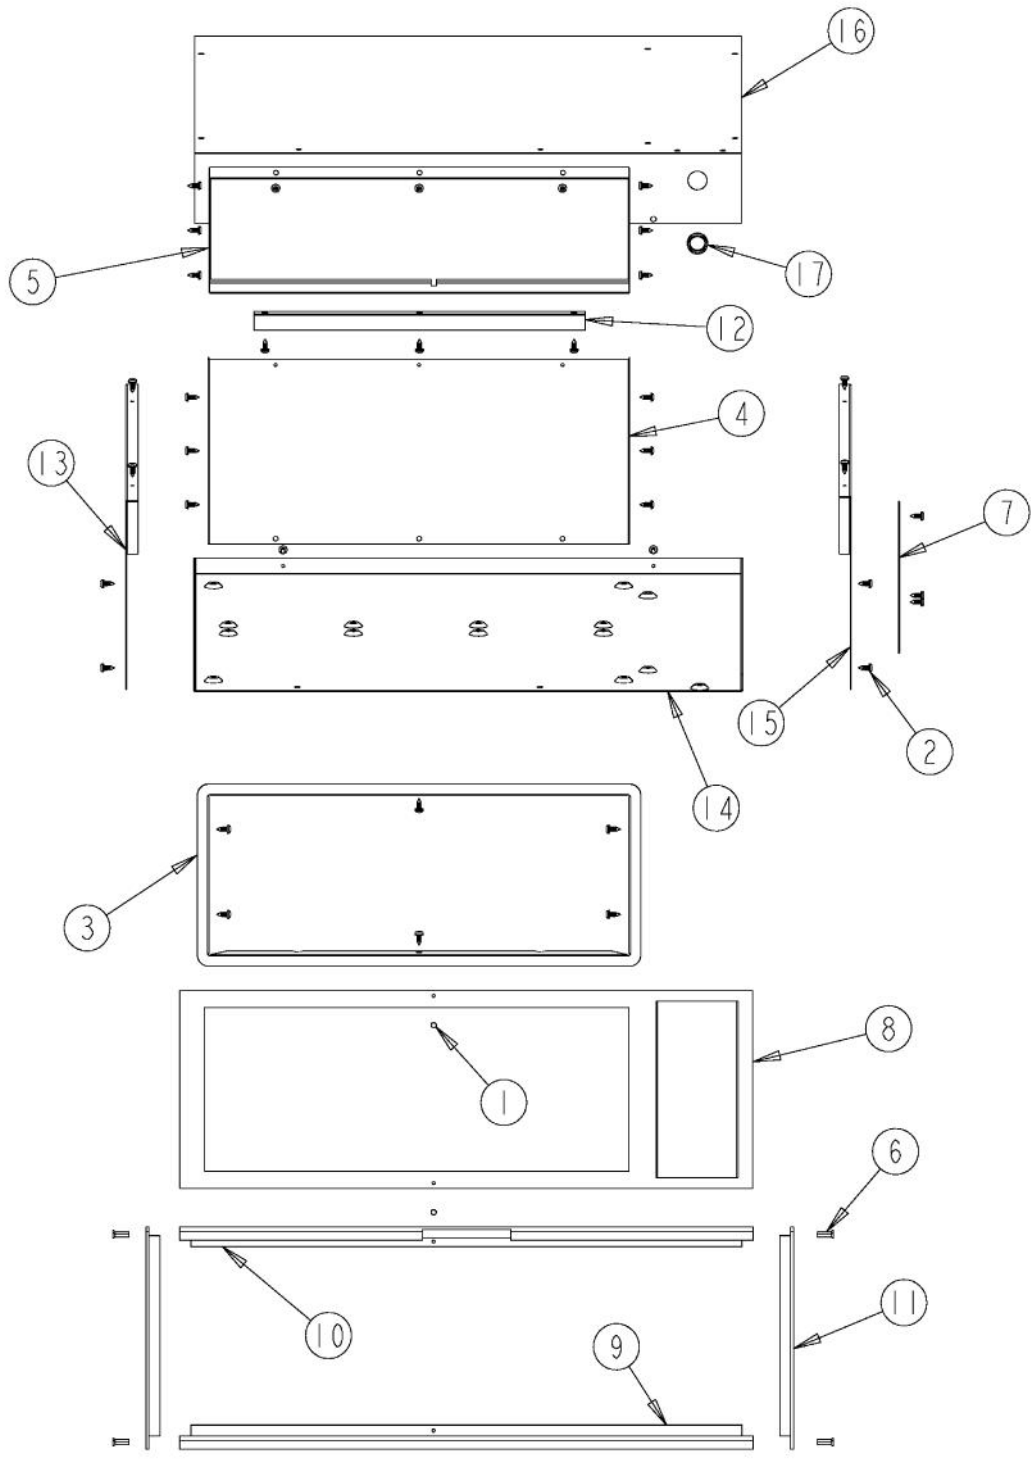

----- Manual continues below -----

Ref #	Part Number	Qty.	Description
1	PD020009		10 X 1 PH. HD. PAN HD. SMS
2	PD020087		10 X 1/2 PAN PH. TEK ZINC
3	PD020076		6-32 X 3/8 PHILL PAN MS
4	PD020010		10 X 3/8 GREEN GROUNDING SCREW
5	PB010201		DESIGNER WD KNOB
6	A2006075		THERMOSTAT SPACER, DESIGNER
7	PE040236		30 WD TOP/BOTTOM TRIM
8	PE050024		OVEN IND. LIGHT (LIGHT HOUSING)
9	A20013478		INSULATION PANEL
10	PE050023		OVEN IND. LIGHT (LENS & BEZEL)
11	A1002457		POWER CORD MOUNTING STRAP (VDSC)
12	A2002195		POWER CORD MOUNTING BRKT (VDSC)
13	PE070147		TERMINAL BLOCK
14	PB010167		THERMOSTAT
15	B20013480		CONTROL PANEL XSSX (VEWD/DEWD)
NI	003005-002	1	8 - 18 X 1/2 ZN TRIV W/NO.6 TRUSS AB TAPPING SCREW XB...

Ref #	Part Number	Qty.	Description
1	PD030012		6-32 HEX NUT
2	PD020032		SRW-8(A)X3/8PH.WFR HD 7/16DIAXNICL
3	PD020087		10 X 1/2 PAN PH. TEK ZINC
4	PD020076		6-32 X 3/8 PHILL PAN MS
5	PC020022		WARMING DRAWER SLIDES
6	B2004151		INSIDE PANEL RH (VEWD)
7	B2004152		INSIDE PANEL LH (VEWD)
8	PA030005		6OZ. STAINLESS STEEL BOWL (6960)
9	PC040019		POP RIVET (0.125 GR X 0.156 DIA)
10	B2003180		FRONT RACK - (VEWD172)
11	B2003181		REAR RACK - (VEWD172)
12	G3004144		WARMING DRAWER WELD ASSY - (27)

Ref #	Part Number	Qty.	Description
1	PC040010		POP RIVET
2	PD020087		10 X 1/2 PAN PH. TEK ZINC
3	B2004188		GASKET FRAME - (VEWD172)
NI	PB070072		WARMING DRAWER GASKET 6`/UNIT
4	B2004180		REAR INSIDE PANEL - 27 (VEWD)
5	B20013485		TOP INSIDE PANEL 27 (VEWD173)
6	PD020150		NO.6 X 1/2 PH. CT. SK. SMS. ``SS``
7	A1004135		ACCESS PLATE (VEWD)
8	B20013490		FRONT FRAME (DEWD171)
9	PE040291		BOTTOM TRIM (DEWD171)
10	PE040298		TOP TRIM (DEWD171)
11	PE040293		SIDE TRIM (DEWD)
12	B2004125		DRAWER STOP 27
13	A20013482		O/S PANEL - LH
14	A2004181		OUTER BOTTOM PANEL
15	A30013479		O/S SIDE - RH
16	A2004182		OUTER TOP PANEL
17	PD040005		SNAP BUSHING - 7/8