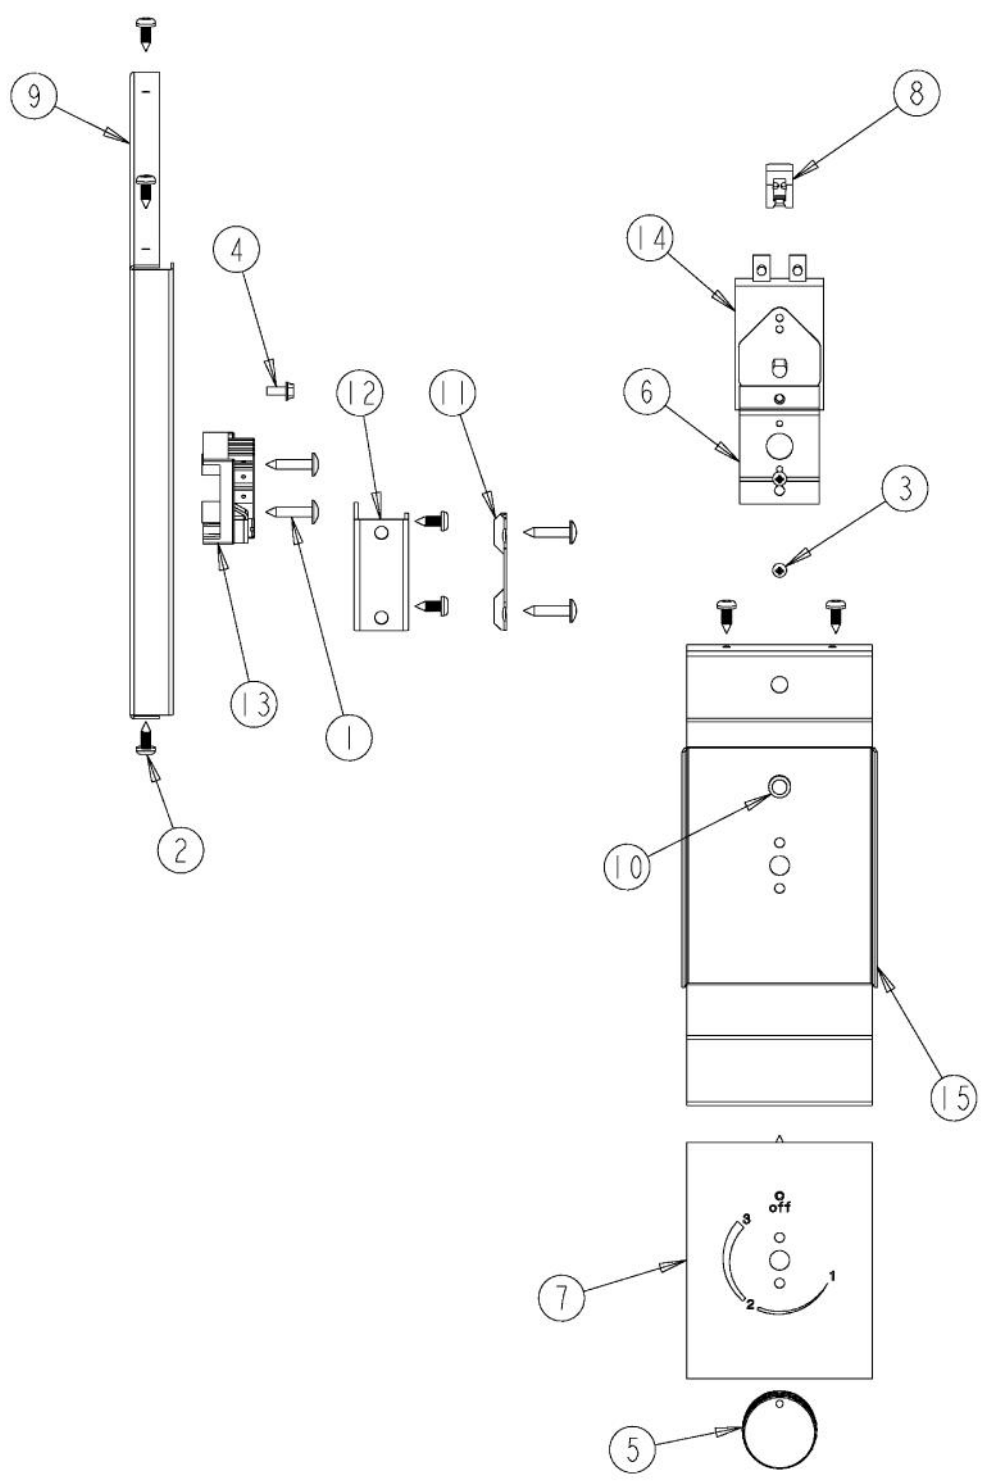

----- Manual continues below -----

Ref #	Part Number	Qty.	Description
1	PD020009		10 X 1 PH. HD. PAN HD. SMS
2	PD020087		10 X 1/2 PAN PH. TEK ZINC
3	PD020076		6-32 X 3/8 PHILL PAN MS
4	PD020010		10 X 3/8 GREEN GROUNDING SCREW
5	PB010201		DESIGNER WD KNOB
6	A2006075		THERMOSTAT SPACER, DESIGNER
7	PE040236		30 WD TOP/BOTTOM TRIM
8	PE050024		OVEN IND. LIGHT (LIGHT HOUSING)
9	A20013478		INSULATION PANEL
10	PE050023		OVEN IND. LIGHT (LENS & BEZEL)
11	A1002457		POWER CORD MOUNTING STRAP (VDSC)
12	A2002195		POWER CORD MOUNTING BRKT (VDSC)
13	PE070147		TERMINAL BLOCK
14	PB010167		THERMOSTAT
15	B20013480		CONTROL PANEL XSSX (VEWD/DEWD)
NI	003005-002	1	8 - 18 X 1/2 ZN TRIV W/NO.6 TRUSS AB TAPPING SCREW XB...

Ref #	Part Number	Qty.	Description
1	PD020087		10 X 1/2 PAN PH. TEK ZINC
2	B2004185		BOTTOM INSIDE PANEL - 27 (VEWD)
3	A2007077		27`` WARMING DRAWER BRKT
4	B2004147		ELEMENT BRACKET (VEWD)
5	B2004141		BRACKET
6	PJ010010		ELEMENT - 27 (VEWD)
7	B2004148		THERMAL BULB BRKT (VEWD)
8	PD030009		CLAMP, AL-8 (.500)

Ref #	Part Number	Qty.	Description
1	PC040010		POP RIVET
2	PD020087		10 X 1/2 PAN PH. TEK ZINC
3	B2004188		GASKET FRAME - (VEWD172)
NI	PB070072		WARMING DRAWER GASKET 6`/UNIT
4	B2004180		REAR INSIDE PANEL - 27 (VEWD)
5	B20013485		TOP INSIDE PANEL 27 (VEWD173)
6	PD020150		NO.6 X 1/2 PH. CT. SK. SMS. ``SS``
7	A1004135		ACCESS PLATE (VEWD)
8	B20013490		FRONT FRAME (DEWD171)
9	PE040291		BOTTOM TRIM (DEWD171)
10	PE040298		TOP TRIM (DEWD171)
11	PE040293		SIDE TRIM (DEWD)
12	B2004125		DRAWER STOP 27
13	A20013482		O/S PANEL - LH
14	A2004181		OUTER BOTTOM PANEL
15	A30013479		O/S SIDE - RH
16	A2004182		OUTER TOP PANEL
17	PD040005		SNAP BUSHING - 7/8