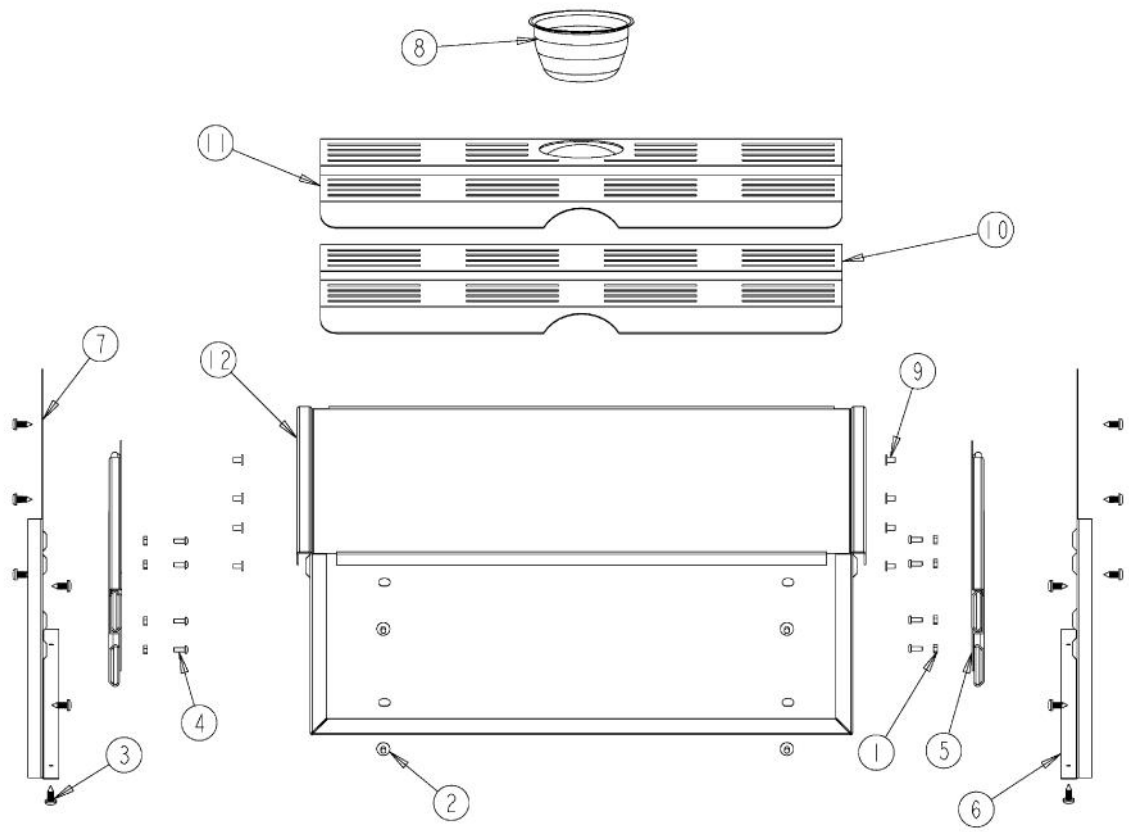

----- Manual continues below -----

Ref #	Part Number	Qty.	Description
1	PD020009		10 X 1 PH. HD. PAN HD. SMS
2	PD020087		10 X 1/2 PAN PH. TEK ZINC
3	PD020076		6-32 X 3/8 PHILL PAN MS
4	PD020010		10 X 3/8 GREEN GROUNDING SCREW
5	PB010201		DESIGNER WD KNOB
6	A2006075		THERMOSTAT SPACER, DESIGNER
7	PE040236		30 WD TOP/BOTTOM TRIM
8	PE050024		OVEN IND. LIGHT (LIGHT HOUSING)
9	A20013478		INSULATION PANEL
10	PE050023		OVEN IND. LIGHT (LENS & BEZEL)
11	A1002457		POWER CORD MOUNTING STRAP (VDSC)
12	A2002195		POWER CORD MOUNTING BRKT (VDSC)
13	PE070147		TERMINAL BLOCK
14	PB010167		THERMOSTAT
15	B20013480		CONTROL PANEL XSSX (VEWD/DEWD)
NI	003005-002	1	8 - 18 X 1/2 ZN TRIV W/NO.6 TRUSS AB TAPPING SCREW XB...

Ref #	Part Number	Qty.	Description
1	PD030012		6-32 HEX NUT
2	PD020032		SRW-8(A)X3/8PH.WFR HD 7/16DIAXNICL
3	PD020087		10 X 1/2 PAN PH. TEK ZINC
4	PD020076		6-32 X 3/8 PHILL PAN MS
5	PC020022		WARMING DRAWER SLIDES
6	B2004151		INSIDE PANEL RH (VEWD)
7	B2004152		INSIDE PANEL LH (VEWD)
8	PA030005		6OZ. STAINLESS STEEL BOWL (6960)
9	PC040019		POP RIVET (0.125 GR X 0.156 DIA)
10	B2003180		FRONT RACK - (VEWD172)
11	B2003181		REAR RACK - (VEWD172)
12	G3004144		WARMING DRAWER WELD ASSY - (27)

Ref #	Part Number	Qty.	Description
1	PD020087		10 X 1/2 PAN PH. TEK ZINC
2	B2004185		BOTTOM INSIDE PANEL - 27 (VEWD)
3	A2007077		27`` WARMING DRAWER BRKT
4	B2004147		ELEMENT BRACKET (VEWD)
5	B2004141		BRACKET
6	PJ010010		ELEMENT - 27 (VEWD)
7	B2004148		THERMAL BULB BRKT (VEWD)
8	PD030009		CLAMP, AL-8 (.500)