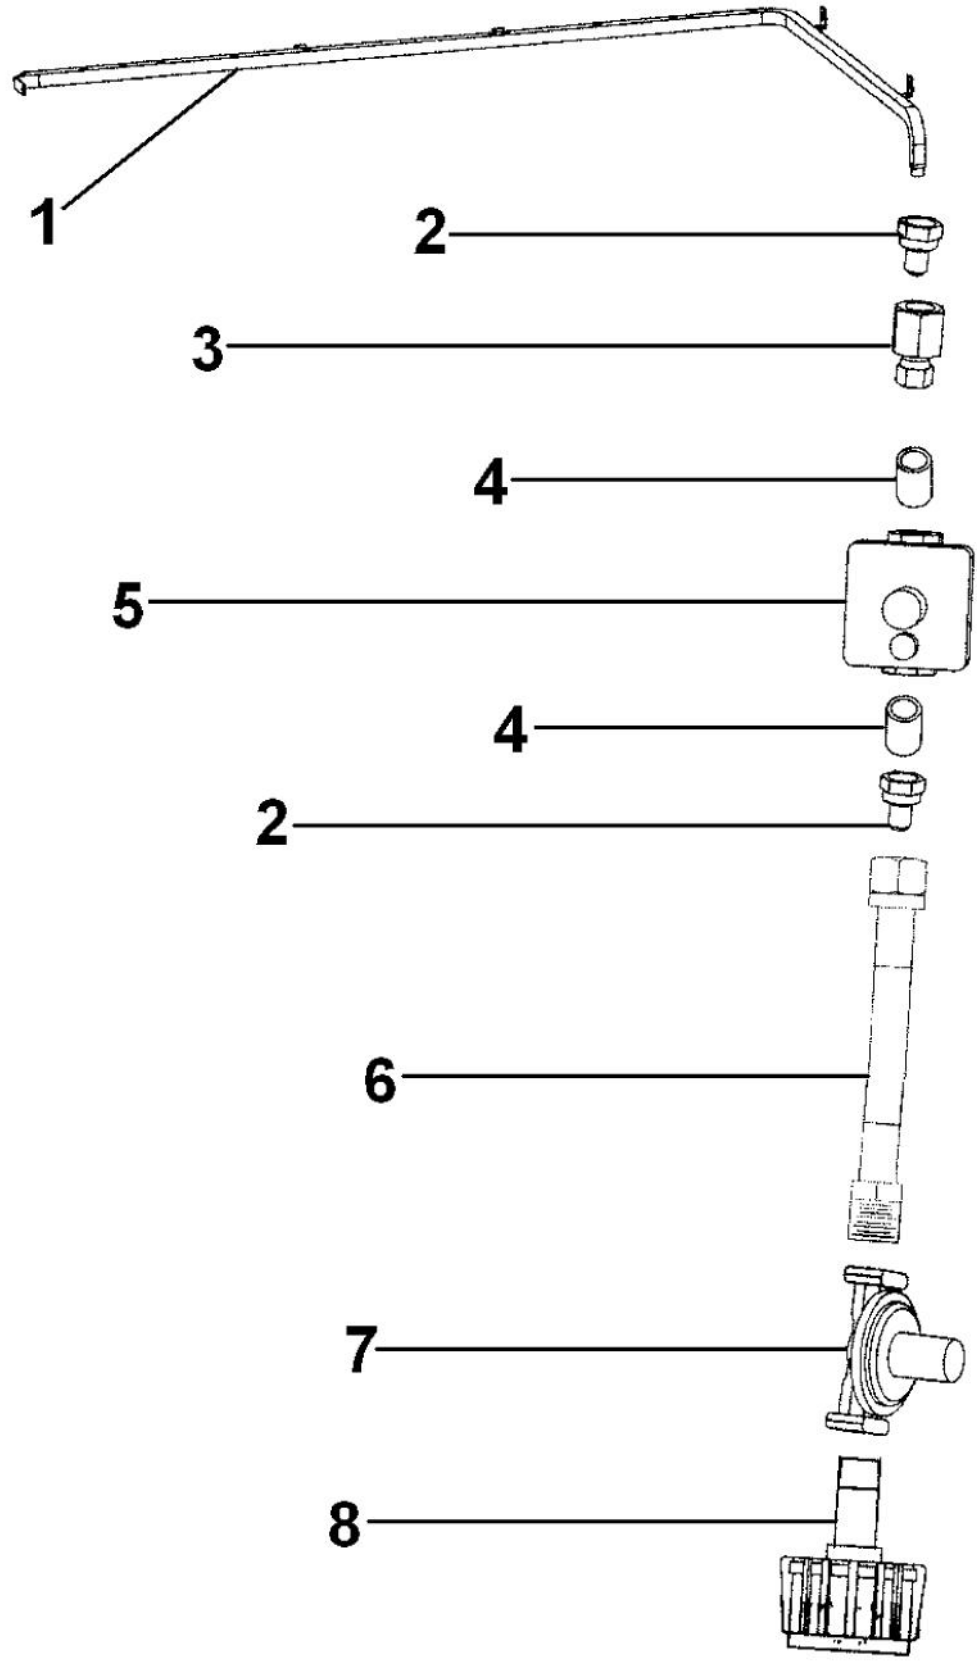

----- Manual continues below -----

Ref #	Part Number	Qty.	Description
1	PE010142		3 LOGO XBKXXCHROME
1	PE010143		3 LOGO BK/BR
2	PA010126		OUTDOOR GRILL KNOB
3	PB010208		BEZEL, CHROME PLATE
3	PB010209		BEZEL BRASS
4	B9206354		CONTROL PANEL (VGWT241T) XSLK SCRXX
5	PB010163		OVEN LIGHT SWITCH KNOB BK
6	PE050063		SPARKER SWITCH
7	PA050077		OUTDOOR WOK MANIFOLD (PHASE 2)
8	PA020045		IGNITOR SWITCH
9	PA010119		SUB TO 003546-000 - RANGE GRILL VALVE-BRASS
NI	PA010196		SUB TO 003544-000 - WOK VALVE
10	PA020036		SPARK MODULE
11	PB020151		WOK TUBING (VGWT241T)
11	PB020153		OUTDOOR WOK TUBING LP (T SERIES)
12	B2009899		SPARK MODULE BOX
13	G3006352		OUTDOOR WOK LANDING LEDGE PHASE II
14	B2006349		OUTDOOR WOK FRONT - PHASE II
15	B2006306		GRILL BOX SIDE RH NON-ROTIS
16	B2005204		PANEL, GRL, LH
17	B2006348		SIDE BURNER BOX BACK (VGWT241T)
18	B2006357		OUTDOOR WOK CABINET REAR TRIM P2
NI	G32015549	1	OUTDOOR WOK COVER ASSY

Ref #	Part Number	Qty.	Description
1	PA050077		OUTDOOR WOK MANIFOLD (PHASE 2)
2	PB040167		MALE COUPLER (PHASE 1 GRILL)
3	PB040166		FEMALE COUPLER (PHASE 1 GRILL)
4	PB040046		1/2 CLOSE NIPPLE (VGSO166)
5	PA070006		PRESSURE REGULATOR - NATURAL
6	PB040146		1/2 X 3/8 FLARE ADAPTER (VGBQ)

Ref #	Part Number	Qty.	Description
1	PA050077		OUTDOOR WOK MANIFOLD (PHASE 2)
2	PB040146		1/2 X 3/8 FLARE ADAPTER (VGBQ)
3	PB040235		1/2NPT TO 3/8 FLARE COUPLING
4	PB040046		1/2 CLOSE NIPPLE (VGSO166)
5	PA070005		PRESSURE REG.(LP) RV47L-77-10.0
6	PB020078		HIGH PRESSURE HOSE
7	PA070007		LP TANK REGULATOR (VGBQ)
8	PA010138		CYLINDER CONNECTION