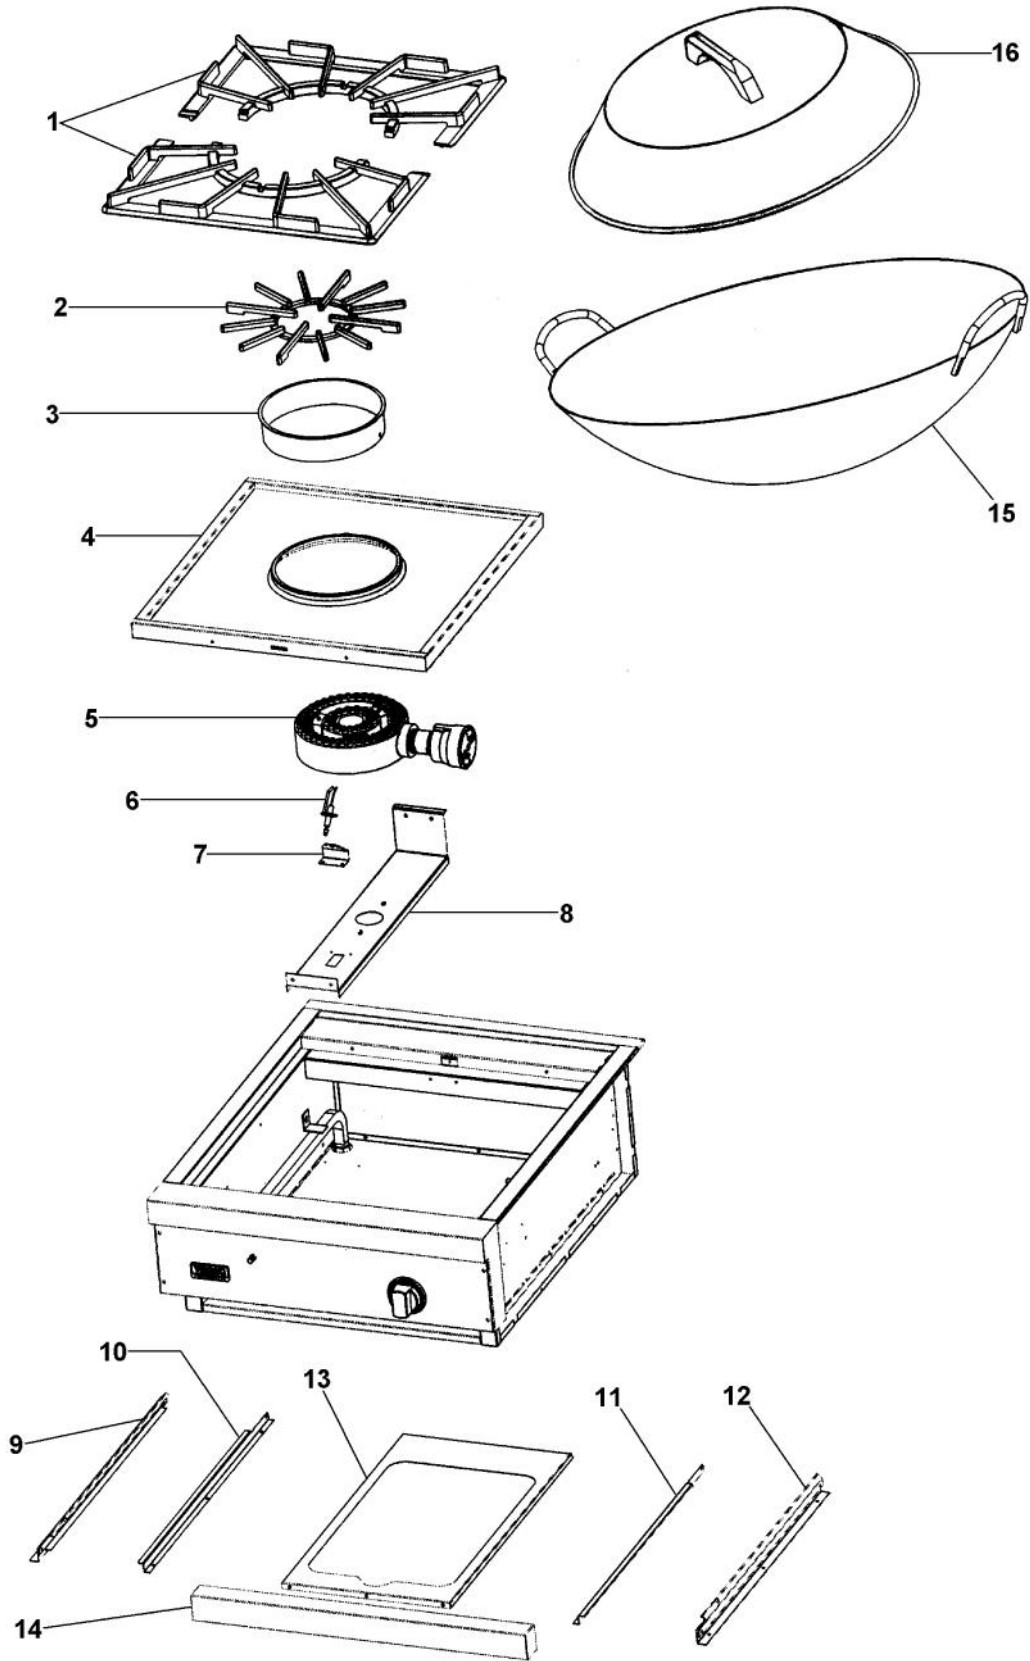

----- Manual continues below -----

Ref #	Part Number	Qty.	Description
1	PE010142		3 LOGO XBKXXCHROME
1	PE010143		3 LOGO BK/BR
2	PA010126		OUTDOOR GRILL KNOB
3	PB010208		BEZEL, CHROME PLATE
3	PB010209		BEZEL BRASS
4	B9206354		CONTROL PANEL (VGWT241T) XSLK SCRXX
5	PB010163		OVEN LIGHT SWITCH KNOB BK
6	PE050063		SPARKER SWITCH
7	PA050077		OUTDOOR WOK MANIFOLD (PHASE 2)
8	PA020045		IGNITOR SWITCH
9	PA010119		SUB TO 003546-000 - RANGE GRILL VALVE-BRASS
NI	PA010196		SUB TO 003544-000 - WOK VALVE
10	PA020036		SPARK MODULE
11	PB020151		WOK TUBING (VGWT241T)
11	PB020153		OUTDOOR WOK TUBING LP (T SERIES)
12	B2009899		SPARK MODULE BOX
13	G3006352		OUTDOOR WOK LANDING LEDGE PHASE II
14	B2006349		OUTDOOR WOK FRONT - PHASE II
15	B2006306		GRILL BOX SIDE RH NON-ROTIS
16	B2005204		PANEL, GRL, LH
17	B2006348		SIDE BURNER BOX BACK (VGWT241T)
18	B2006357		OUTDOOR WOK CABINET REAR TRIM P2
NI	G32015549	1	OUTDOOR WOK COVER ASSY

Ref #	Part Number	Qty.	Description
1	PA060083		WOK GRATE
2	PA060044		CENTER GRATE (24 WOK)
3	PA030006		GRATE SUPT. RING XSSX (VGWT240)
4	G30012134		GRATE SUPPORT OUTER FRAME
5	G3204100		WOK BURNER ASSY (24 WOK)
6	PB040160		WOK IGNITER
7	B2004105		SPARK IGNITOR BRKT (VGWT240T)
8	B2006351		OUTDOOR WOK BURNER SUPPORT PHASE II
9	G3005214		DRIP TRAY SLIDE - LH
10	B2005317		DRIP TRAY RUNNER LH (PHASE 2)
11	B2005316		DRIP TRAY RUNNER RH
12	G3005215		DRIP TRAY SLIDE - RH
13	B2005312		DRIP TRAY 30 (PHASE 2)
14	B3006355		OUTDOOR WOK DRIP TRAY HANDLE P2
15	PM010043		CARBON STEEL WOK
16	PM010044		WOK LID FOR PM010043
NI	J2101749	1	GREASE PAN
NI	G32015549	1	OUTDOOR WOK COVER ASSY

Ref #	Part Number	Qty.	Description
1	PA050077		OUTDOOR WOK MANIFOLD (PHASE 2)
2	PB040167		MALE COUPLER (PHASE 1 GRILL)
3	PB040166		FEMALE COUPLER (PHASE 1 GRILL)
4	PB040046		1/2 CLOSE NIPPLE (VGSO166)
5	PA070006		PRESSURE REGULATOR - NATURAL
6	PB040146		1/2 X 3/8 FLARE ADAPTER (VGBQ)