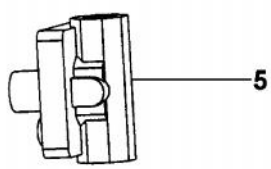

Ref #	Part Number	Qty.	Description
1	PA050077		OUTDOOR WOK MANIFOLD (PHASE 2)
2	PB040167		MALE COUPLER (PHASE 1 GRILL)
3	PB040166		FEMALE COUPLER (PHASE 1 GRILL)
4	PB040046		1/2 CLOSE NIPPLE (VGSO166)
5	PA070006		PRESSURE REGULATOR - NATURAL
6	PB040146		1/2 X 3/8 FLARE ADAPTER (VGBQ)