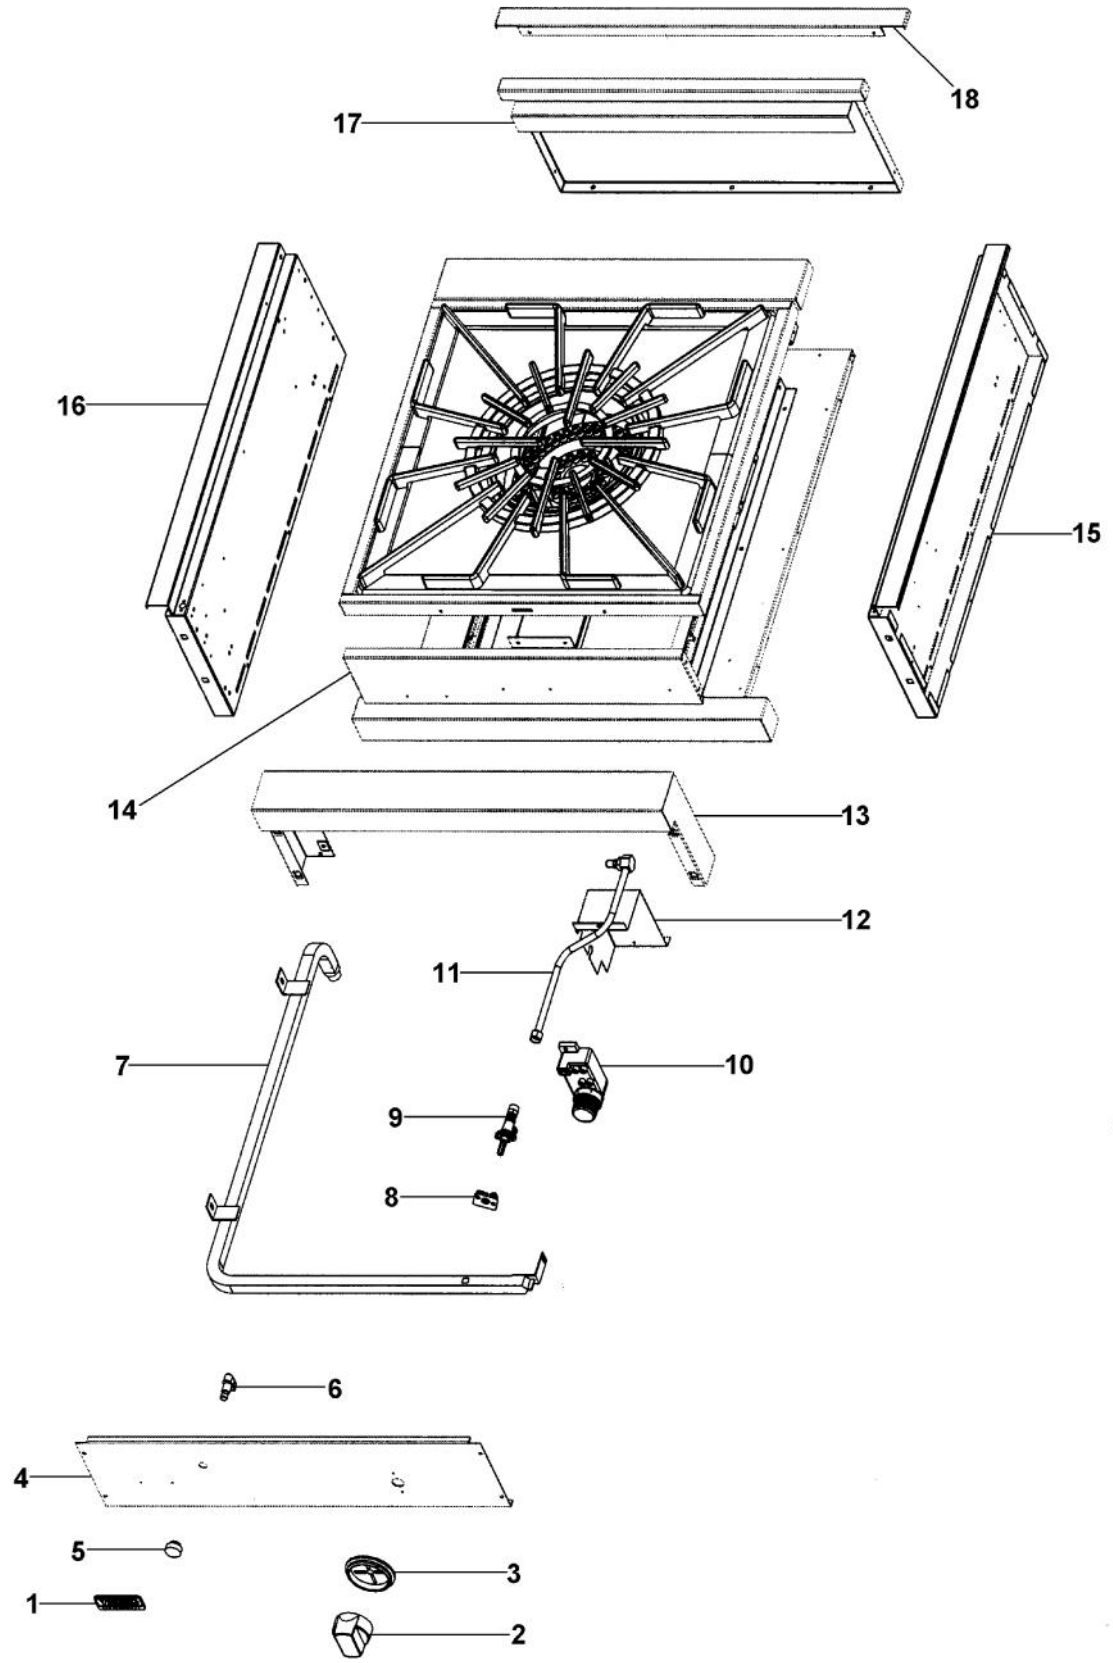

----- Manual continues below -----

Ref #	Part Number	Qty.	Description
1	PE010142		3 LOGO XBKXXCHROME
1	PE010143		3 LOGO BK/BR
2	PA010126		OUTDOOR GRILL KNOB
3	PB010208		BEZEL, CHROME PLATE
3	PB010209		BEZEL BRASS
4	B9206354		CONTROL PANEL (VGWT241T) XSLK SCRXX
5	PB010163		OVEN LIGHT SWITCH KNOB BK
6	PE050063		SPARKER SWITCH
7	PA050077		OUTDOOR WOK MANIFOLD (PHASE 2)
8	PA020045		IGNITOR SWITCH
9	PA010119		SUB TO 003546-000 - RANGE GRILL VALVE-BRASS
NI	PA010196		SUB TO 003544-000 - WOK VALVE
10	PA020036		SPARK MODULE
11	PB020151		WOK TUBING (VGWT241T)
11	PB020153		OUTDOOR WOK TUBING LP (T SERIES)
12	B2009899		SPARK MODULE BOX
13	G3006352		OUTDOOR WOK LANDING LEDGE PHASE II
14	B2006349		OUTDOOR WOK FRONT - PHASE II
15	B2006306		GRILL BOX SIDE RH NON-ROTIS
16	B2005204		PANEL, GRL, LH
17	B2006348		SIDE BURNER BOX BACK (VGWT241T)
18	B2006357		OUTDOOR WOK CABINET REAR TRIM P2
NI	G32015549	1	OUTDOOR WOK COVER ASSY