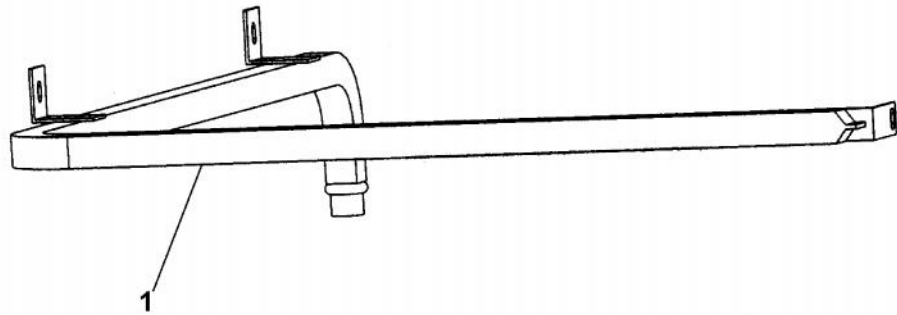

Ref #	Part Number	Qty.	Description
1	PA050077		OUTDOOR WOK MANIFOLD (PHASE 2)
2	PB040167		MALE COUPLER (PHASE 1 GRILL)
3	PB040166		FEMALE COUPLER (PHASE 1 GRILL)
4	PB040046		1/2 CLOSE NIPPLE (VGSO166)
5	PA070006		PRESSURE REGULATOR - NATURAL
6	PB040146		1/2 X 3/8 FLARE ADAPTER (VGBQ)