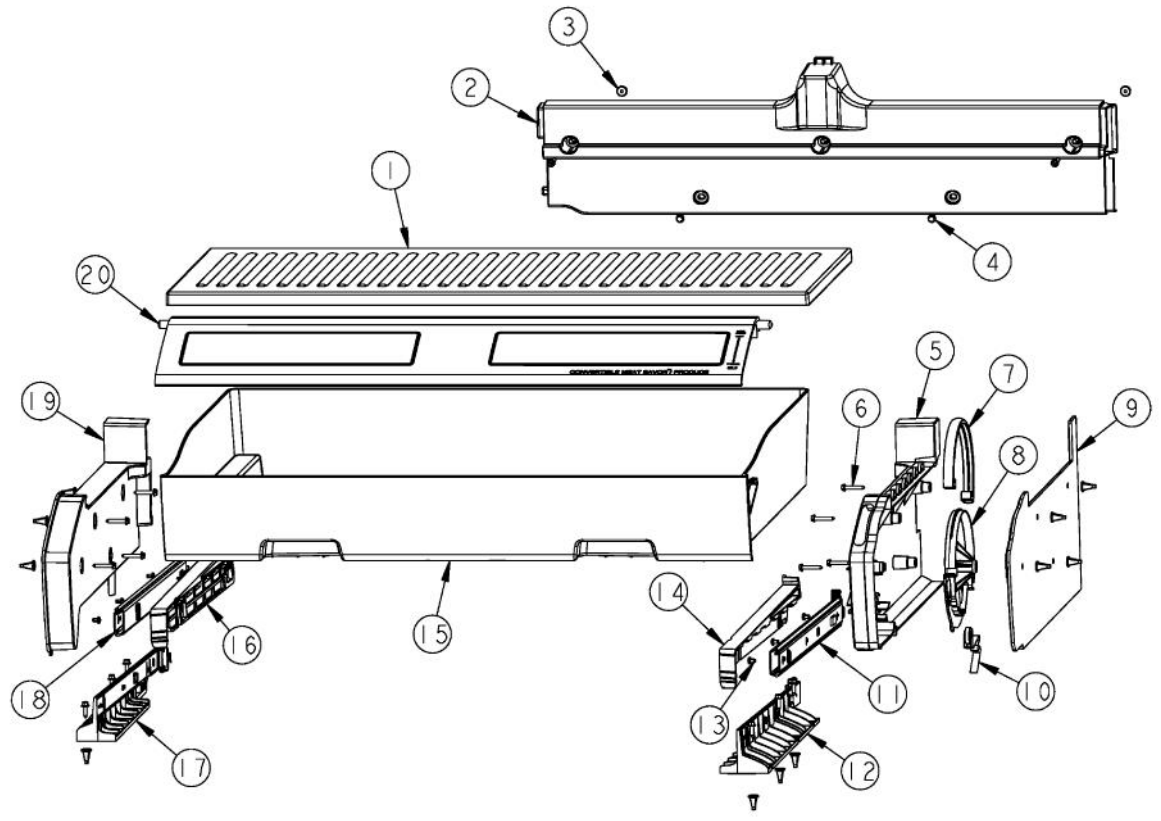

Ref #	Part Number	Qty.	Description
1	PK930286		SHELF MEATSAVOR AR/BM 36
2	PK930388		DUCT, MEATSAVOR REAR BM 36
3	M0581001		GROMMET-SCREW
4	PD020195		SCR 8-18 X 5/8
5	PK930169		DUCT MEAT SAVOR SXS 42/48 R
6	M0211021		SCREW-SM
7	PK930172		COVER CONTROL MEAT SAVOR
8	PK930168		DIAL CONTROL MEAT SAVOR
9	PK930283		DUCT MEATSAVOR SPACER
10	PM910334		ROLLER TENSION
11	PM910287		SLIDE MEAT SAVOR R
12	PK930173		SUPPORT SLIDE MEAT SAVOR SXS 42/48 R
13	PD920162		SCR 8-16 PLASTITE PNP 1/4 S
14	PK930175		SUPPORT DRAWER MEAT SAVOR SXS 42/48 R
15	PK930278		DRAWER MEAT SAVOR AR BM 36
16	PK930176		SUPPORT DRAWER MEAT SAVOR 42/48 L
17	PK930174		SUPPORT SLIDE MEAT SAVOR SXS 42/48 L
18	PM910288		SLIDE MEAT SAVOR L
19	PK930284		DUCT MEATSAVOR LEFT
20	PK930288		DOOR MEATSAVOR ASM AR/BM 36