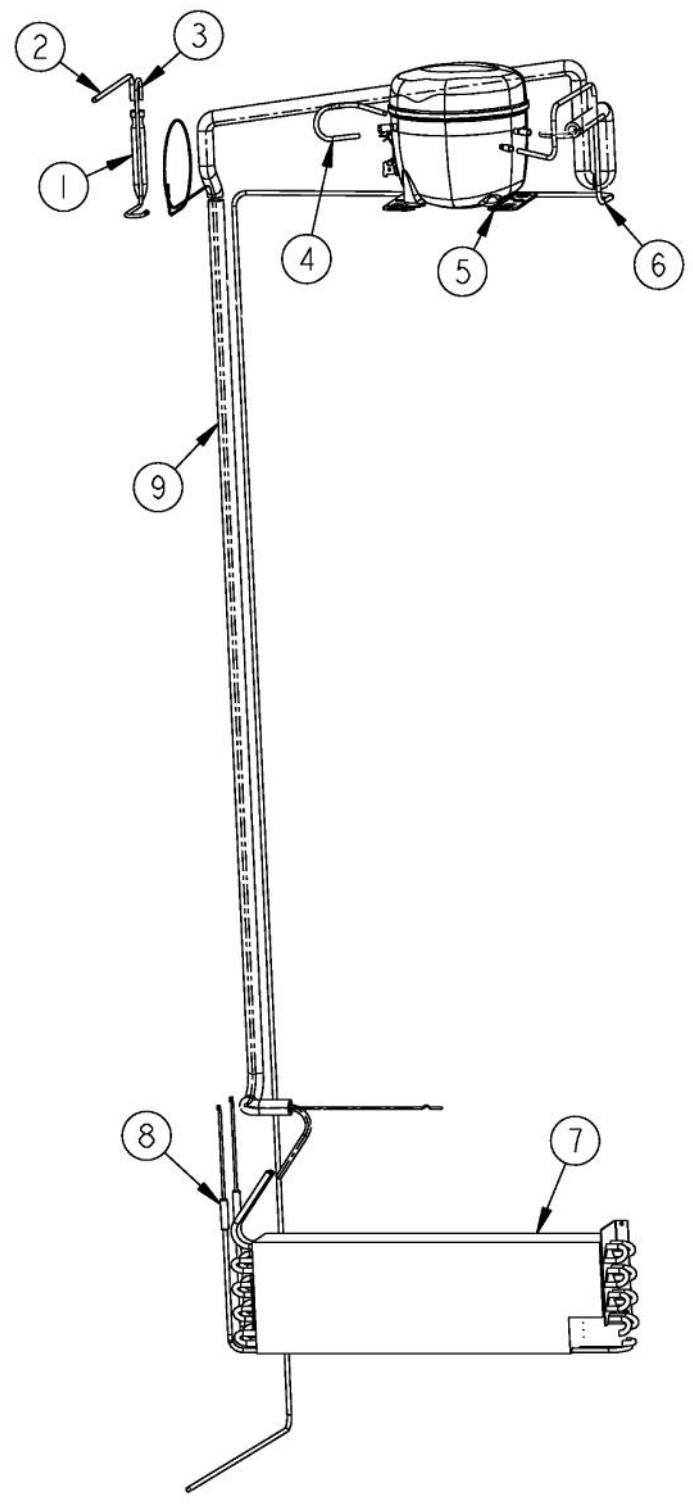

Ref #	Part Number	Qty.	Description
1	PB020305		PLASTIC TUBING-IM WATERLINE BM
2	PA970012		SINGLE WATER VALVE
3	10463202		FILL TUBE ASSEMBLY