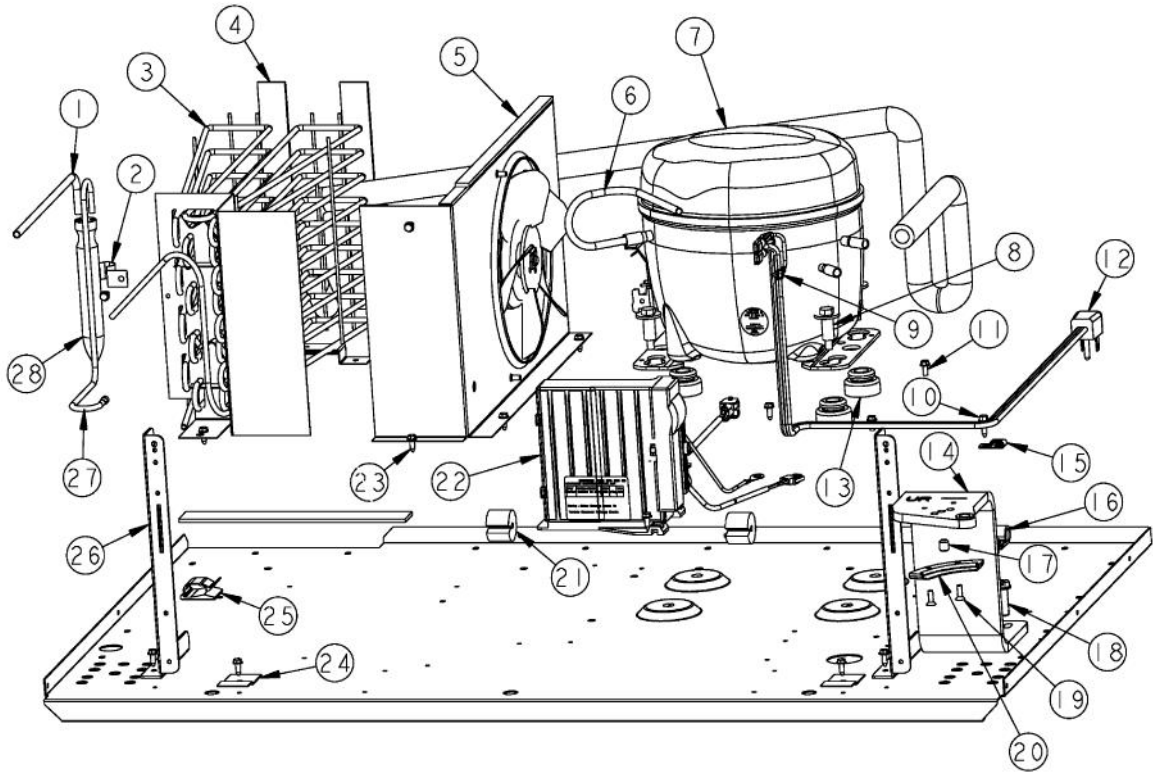

Ref #	Part Number	Qty.	Description
1	F2097740		TUBE PROCESS
2	10547001		CLIP-DRIER V10547001
3	PB920171		CONDENSER ASM
4	A3189370		GASKET-FOAM VA3189370
5	G5096494		COND. FAN ASSY
6	F2096507		TUBE-PROCESS GRN
7	G5097976		COMPRESSOR ASSEMBLY (363 AND 483)
8	M0221523		SCREW - SHLDR
9	M0211014		SCREW-SM
10	PD020195		SCR 8-18 X 5/8
11	PD020010		10 X 3/8 GREEN GROUNDING SCREW
12	10916507		TUBE-PROCESS GRN
13	10835901		GROMMET RUBBER V10835901
14	PC020238		COBRA HINGE ASM 36 BM UR
14	PC020256		PLATE HINGE ASM 36 BM UL
15	002573-000		CLAMP CORD
16	PD030118		SCREW - SHLDR
17	PC020242		SCR HEX SCKT SET .3125-18 CUP PT .375 LG
18	000570-000		HEX SCREW
19	PD020226		SCREW FHP 8-32 X .500 SS BO
20	PK030477		RETAINER DOOR PIVOT
21	10699601		DAMPER-TUBING .8
22	PE070849		INVERTER
23	PD020194		SCREW-SM
24	K2096943		PANEL BRACKET
25	M0104102		CLIP-CORD RED
26	K20912569		BRACKET GRILLE SUPPORT
27	F2096669		TUBE-DRIER COND
28	PM010616		DRIER, SVRC