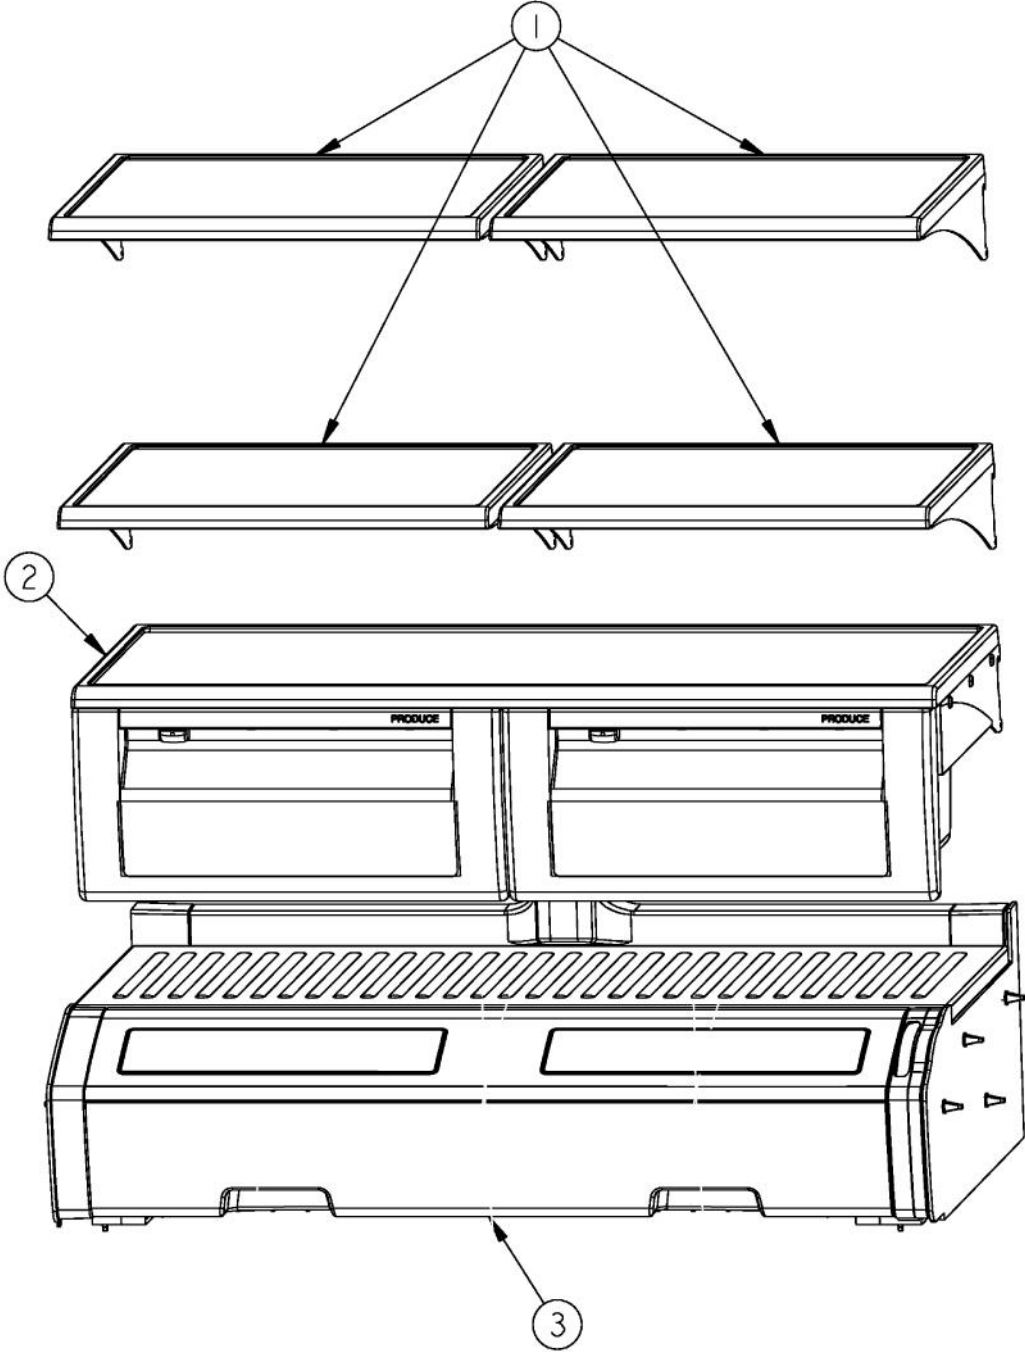

Ref #	Part Number	Qty.	Description
1	PM910351		SHELF ASM GLASS BM 36 FF
2	PRODUCE DRAWER		FOR BREAKDOWN SEE PAGE 002
3	ConvertibleMeatSa.		FOR BREAKDOWN SEE PAGE 003