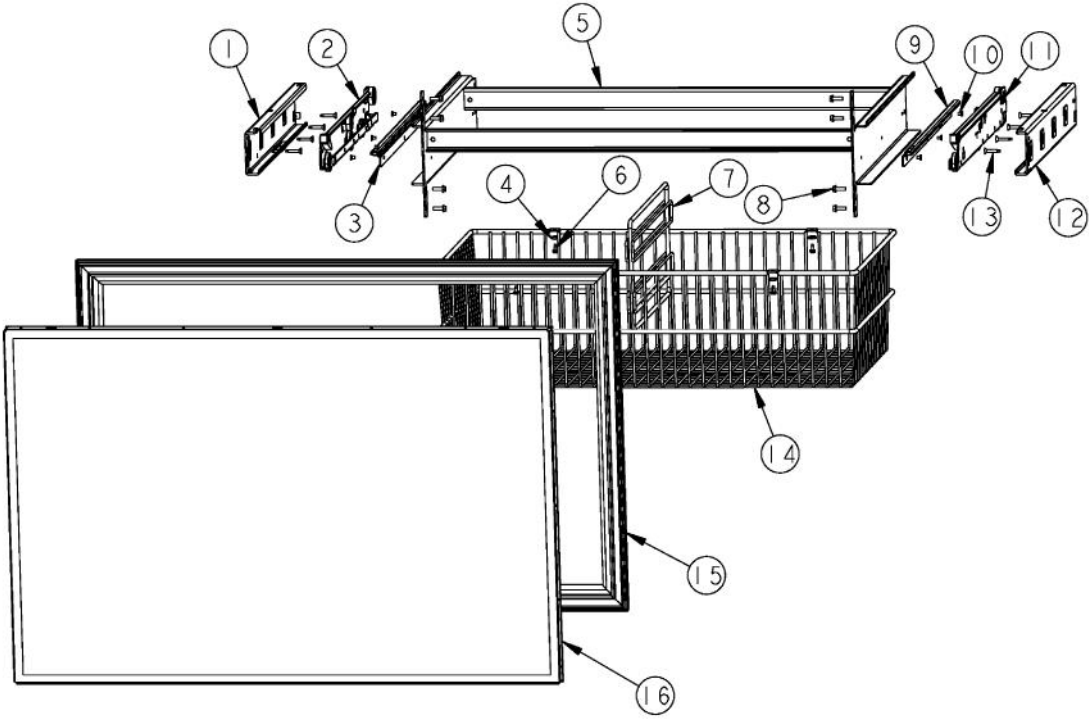

Ref #	Part Number	Qty.	Description
1	PC080025		OUTER MEMBER, SLIDE BM 36 (LH)
2	PC080026		MIDDLE MEMBER, SLIDE BM 36 (LH)
3	PC080027		INNER MEMBER, SLIDE BM 36 (LH)
4	M0274067		WASHER-NYLON
5	PM010622		FRAME BASKET ASM 36 BM
6	M0253916		SCREW-TF
7	003995-000		DIVIDER, BOT BASKET
8	M0238731		SCREW-SM
9	PC080030		INNER MEMBER, SLIDE BM 36 (RH)
10	001091-000		NO.8-32X1/4 FLAT PHIL HD TAPTITE
11	PC080029		MIDDLE MEMBER, SLIDE BM 36 (RH)
12	PC080028		OUTER MEMBER, SLIDE BM 36 (RH)
13	PD920174		10-32 TORX HEAD SCREW
14	PM910172		BASKET BOTTOM 36 BM FZ
15	PB070325	1	DOOR GASKET (BEFORE 06-10-08)
15	005450-000	1	GASKET,ASM,36,BM FZ (ON OR AFTER 06-10-08)
16	G50916475		DOOR FOAM AND GASKET ASSY 36 BM FZ (INCLUDES GASKET)