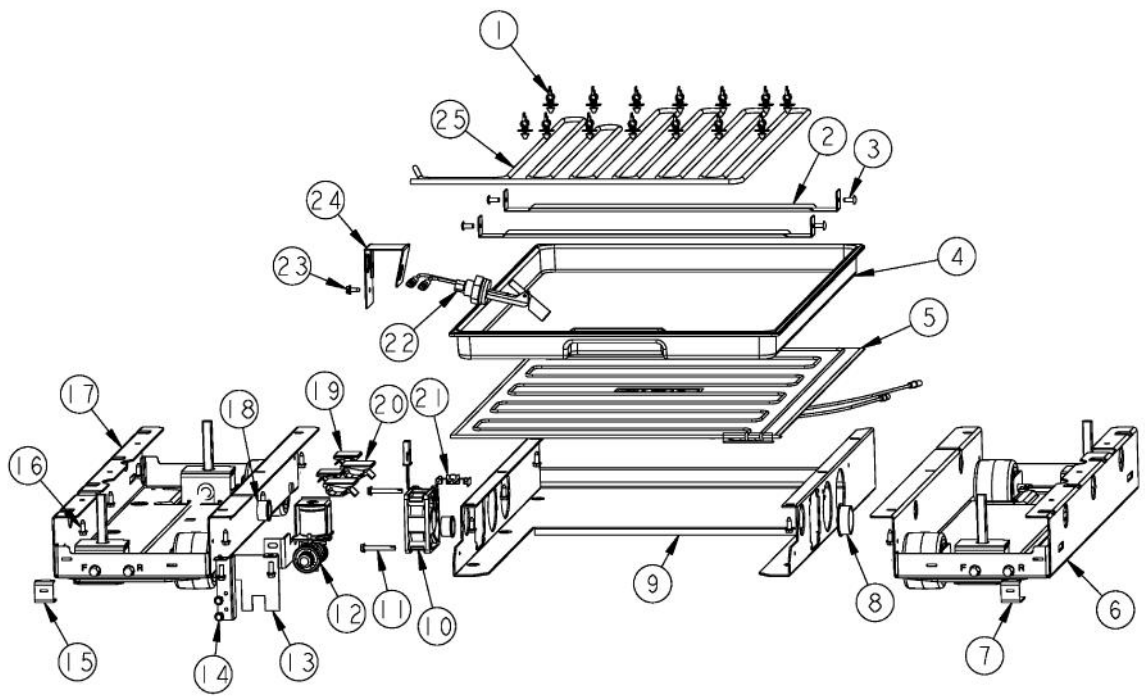

Ref #	Part Number	Qty.	Description
1	PD030146		STAND OFF LOCK CLIP
2	K20911831		BRACKET CONDENSATE SUPPORT
3	PC040010		POP RIVET
4	PK930348		PAN DRAIN
5	G50914125		TRAY PAN HEATER
6	PM910398		LEVELER ASSEMBLY - R
7	K2098044		BRKT GRILLE SUPPORT
8	A4554817		BUSHING-SNAP VA4554817
9	K20915952		SHIELD BOTTOM DRAIN
10	000731-000		AXIAL FAN
11	PD020274		SCR SLTD HEX WSHR HD 8X1.250 BT
12	PA970012		SINGLE WATER VALVE
13	K20913788		BRKT VALVE H2O SINGLE
14	M0220417		SCREW-TC
15	K2098096		BRKT GRILLE SUPPORT
16	PD020194		SCREW-SM
17	PM910399		LEVELER MODULE L
18	A4554806		BUSHING-SNAP VA4554806
19	M0104106		CLIP-CORD VM0104106
20	M0104102		CLIP-CORD RED
21	M0327801		SPLICE TAP
22	PE050248		FLOAT SWITCH HORIZONTAL
23	M0253916		SCREW-TF
24	B20915627		BRACKET HORIZ FLOAT SWITCH
25	F20915696		SERPENTINE CONDENSER DRAIN