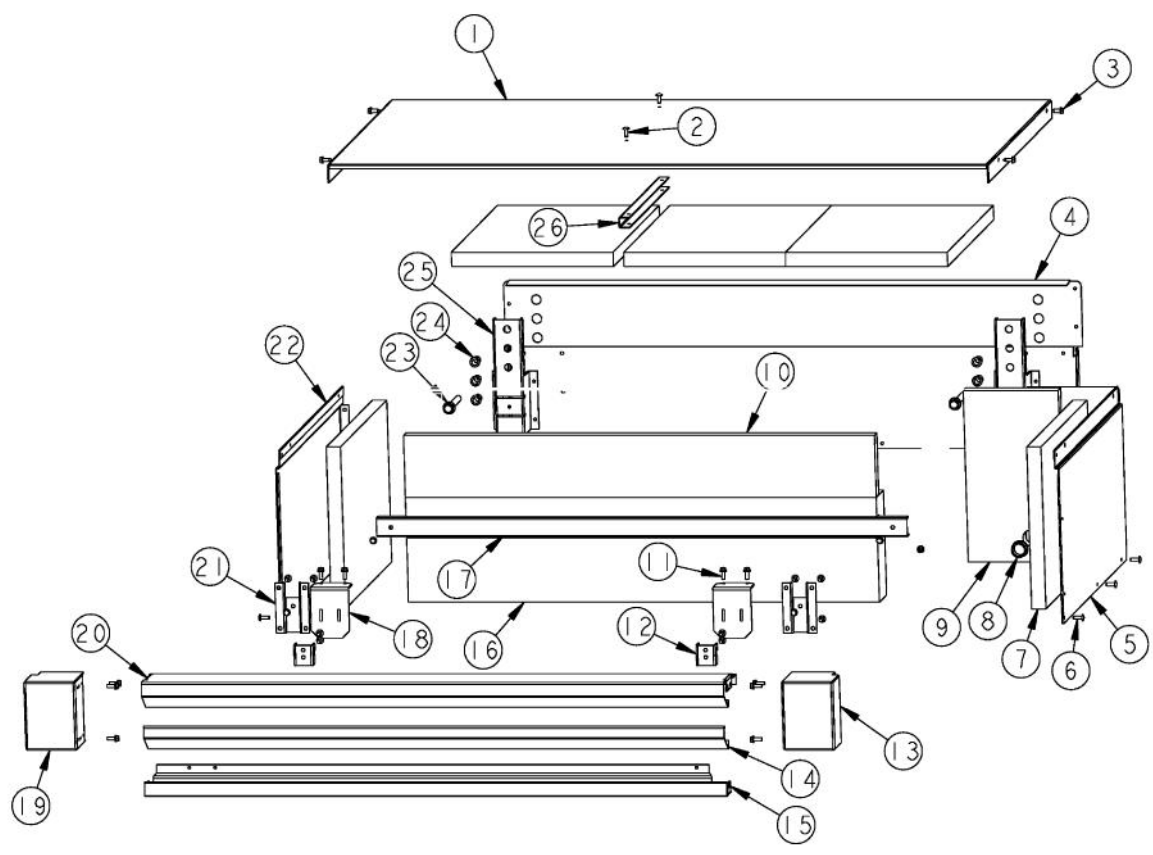

Ref #	Part Number	Qty.	Description
1	K2099931		MC TOP 36
2	PC040010		POP RIVET
3	PD020194		SCREW-SM
4	K2099933		MC BACK 36
5	K2099459		MC SIDE R
6	PC040017		POP RIVET
7	PB070355		INSULATION MC COVER
8	A4554806		BUSHING-SNAP VA4554806
9	PB970171		MC INSULATION - BACK SIDE
10	PB070358		INSULATION MC COVER
11	M0220417		SCREW-TC
12	B2096961		BRACKET-LOUVER
13	B20916337		ENDCAP GRILLE PROI R
13	B20916338		ENDCAP GRILLE PROI L
14	B20916316		LOUVER GRILLE MID 36 PROI
15	B20916333		BOTTOM LOUVER - RIGHT HINGE
15	000263-000		BOTTOM LOUVER - LEFT HINGE
16	PB070359		INSULATION MC COVER
17	K20915902		CROSSMEMBER PSM 36
18	B20916342		LOUVER SUPPORT BRACKET
19	B20916336		ENDCAP GRILLE PROI N
20	B20916315		LOUVER GRILLE TOP 36 PROI
21	PK050004		BRACKET GRILLE
22	K2099460		MC SIDE L
23	PD020233		SCR LAG 5/16-9 GX 5/16X7/16 WAF IHXW 3 S ZN
24	PD040157		BEARING SLEEVE
25	K20915675		BRACKET PSM
26	K2099455		SUPPORT MC Z
NI	000262-000		GRILLE,ASM,BM 36 PROI L