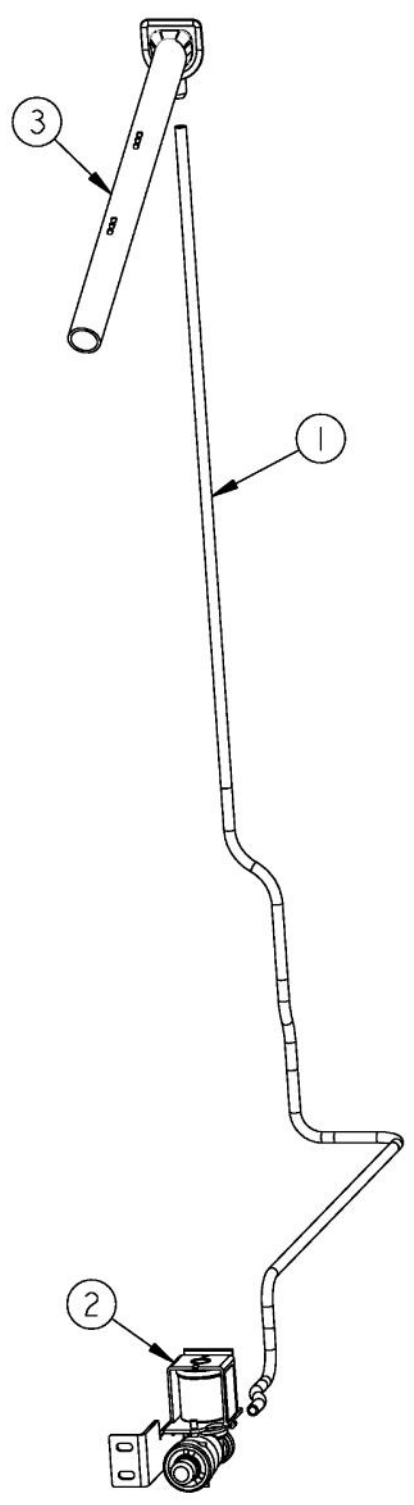

Ref #	Part Number	Qty.	Description
1	PB020305		PLASTIC TUBING-IM WATERLINE BM
2	PA970012		SINGLE WATER VALVE
3	10463202		FILL TUBE ASSEMBLY