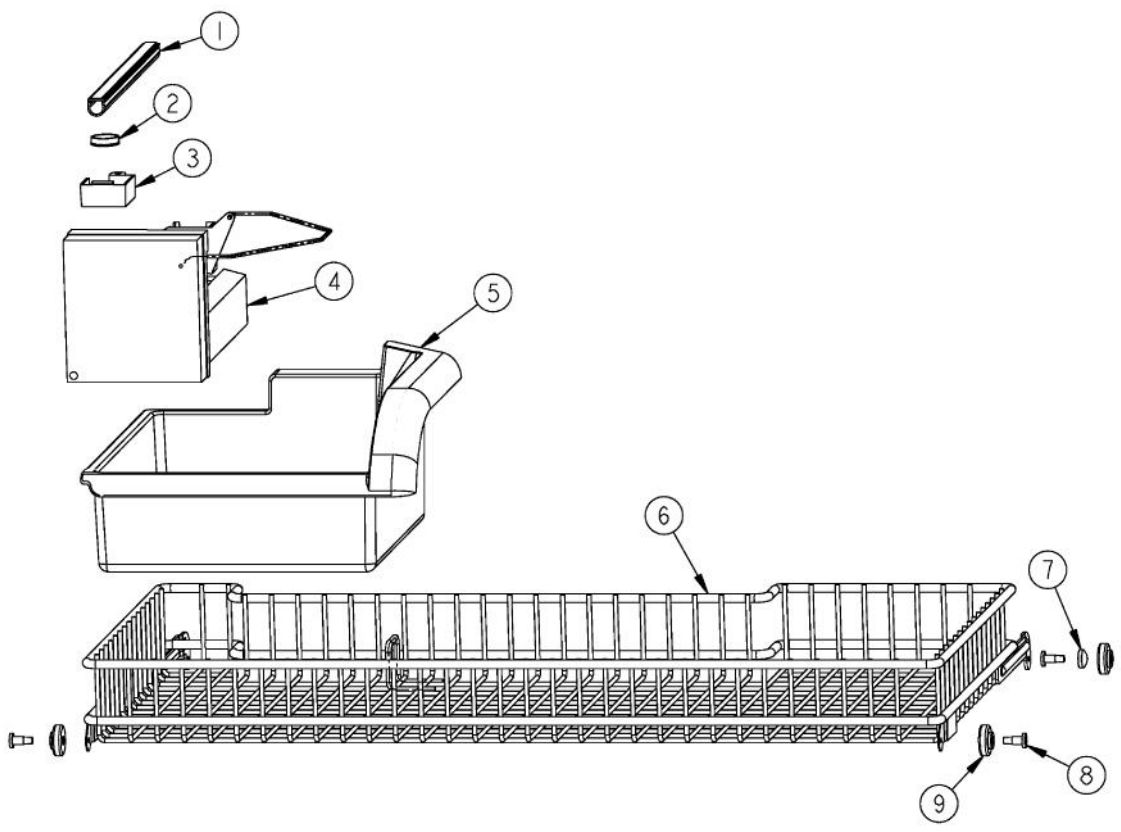

Ref #	Part Number	Qty.	Description
1	10253003		WIRING COVER
2	A4554818		BUSHING-SNAP VA4554818
3	12106101		COVER-WIRING V12106101
4	G50911850		ICE MAKER ASSY, BM
5	PK930056		PAN ICE
6	PM010630		TOP BASKET
7	PD020270		CAP, SCREW
8	PD020189		SHSCR 12/28 AB SKT .641
9	12088001		ROLLER-UP BSKT V12088001