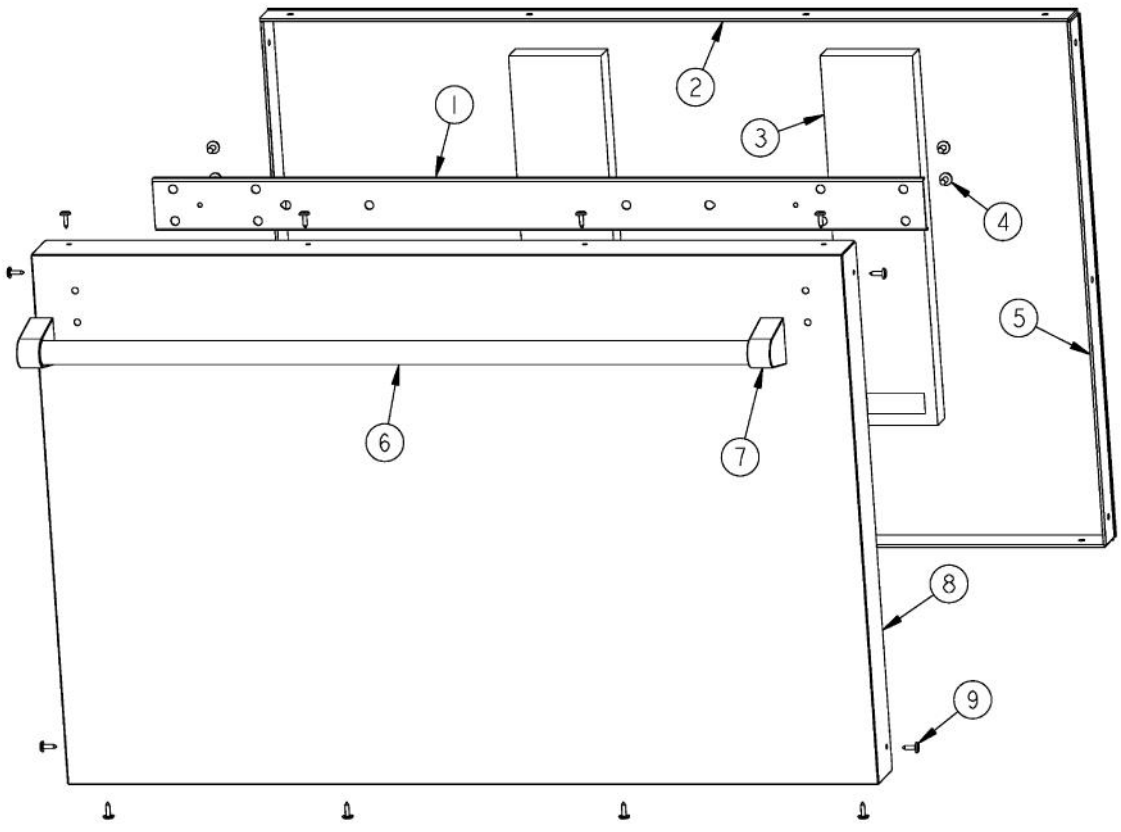

Ref #	Part Number	Qty.	Description
1	PC080025		OUTER MEMBER, SLIDE BM 36 (LH)
2	PC080026		MIDDLE MEMBER, SLIDE BM 36 (LH)
3	PC080027		INNER MEMBER, SLIDE BM 36 (LH)
4	M0274067		WASHER-NYLON
5	PM010622		FRAME BASKET ASM 36 BM
6	M0253916		SCREW-TF
7	003995-000		DIVIDER, BOT BASKET
8	M0238731		SCREW-SM
9	PC080030		INNER MEMBER, SLIDE BM 36 (RH)
10	001091-000		NO.8-32X1/4 FLAT PHIL HD TAPTITE
11	PC080029		MIDDLE MEMBER, SLIDE BM 36 (RH)
12	PC080028		OUTER MEMBER, SLIDE BM 36 (RH)
13	PD920174		10-32 TORX HEAD SCREW
14	PM910172		BASKET BOTTOM 36 BM FZ
15	PB070325	1	DOOR GASKET (BEFORE 06-10-08)
15	005450-000	1	GASKET,ASM,36,BM FZ (ON OR AFTER 06-10-08)
16	G50916475		DOOR FOAM AND GASKET ASSY 36 BM FZ (INCLUDES GASKET)