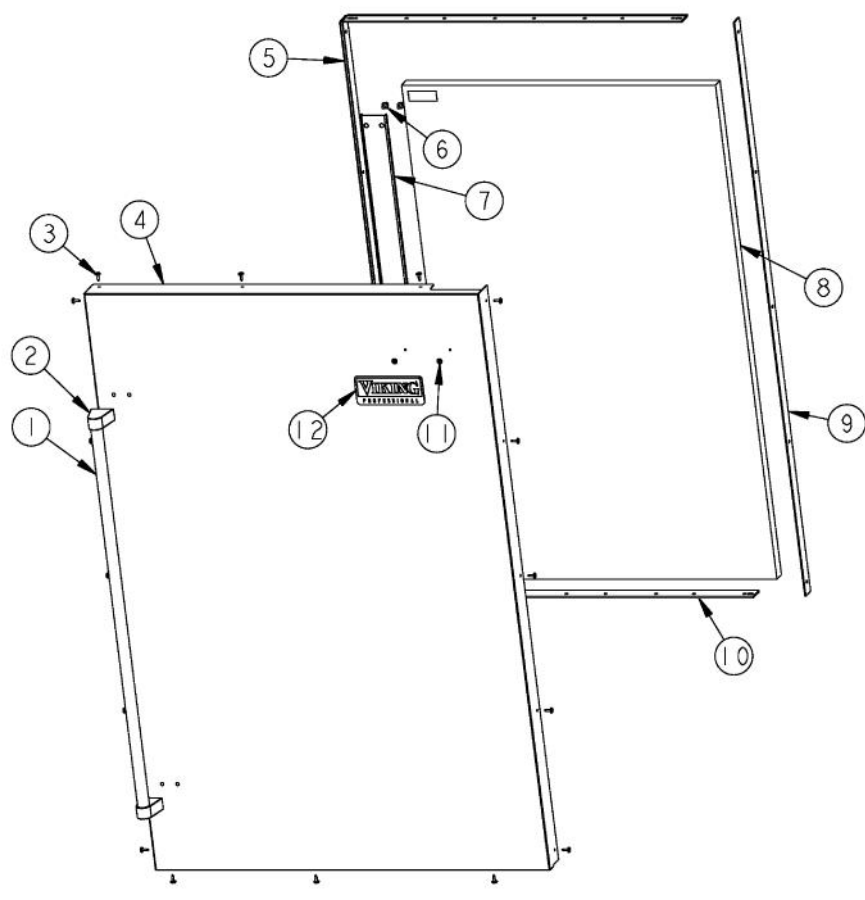

Ref #	Part Number	Qty.	Description
1	PC020280		PIVOT PL ASM RH UP PRO/DES
1	042382-000	1	RH, BM 4 HOLE PIVOT PLATE KIT (MANUFACTURED BETWEEN 4/10/2006 THRU 8/10/12)
1	PC020281		PIVOT PL ASM LH UP PRO/DES
1	042381-000	1	LH, BM 4 HOLE PIVOT PLATE KIT (MANUFACTURED BETWEEN 4/10/2006 THRU 8/10/12)
2	PD040162		SPACER-DOOR HINGE
2	042381-000	1	LH, BM 4 HOLE PIVOT PLATE KIT (MANUFACTURED BETWEEN 4/10/2006 THRU 8/10/12)
3	G32915034		DOOR ASM 36BM FF (INCLUDES GASKET)
4	PD920174		10-32 TORX HEAD SCREW
5	PD020187		SCR 8-32 MCH HXWS 1/4 S ZN
6	PC020296		CAM DOOR CLOSURE TOP BLACK
7	PC020282		PIVOT PL ASM RH LW PRO/DES
7	PC020283		PIVOT PL ASM LH LW PRO/DES
8	G5099297		DOOR BIN ASM FF 36 BM AND AR FULL
9	G5099298		DOOR BIN ASM FF 36 BM AND AR HALF
10	V12097404		DAIRY MODULE ASM
11	PB070326	1	DOOR GASKET (BEFORE 06-10-08)
11	005449-000	1	GASKET, ASM, 36, FF (ON OR AFTER 06-10-08)
12	001617-000		SPACER,NYL,PIVOT PLATE
13	PC020269		DOOR STOP 36 BM
14	PD020234		SCREW THP 10-32 X .500 SS BO