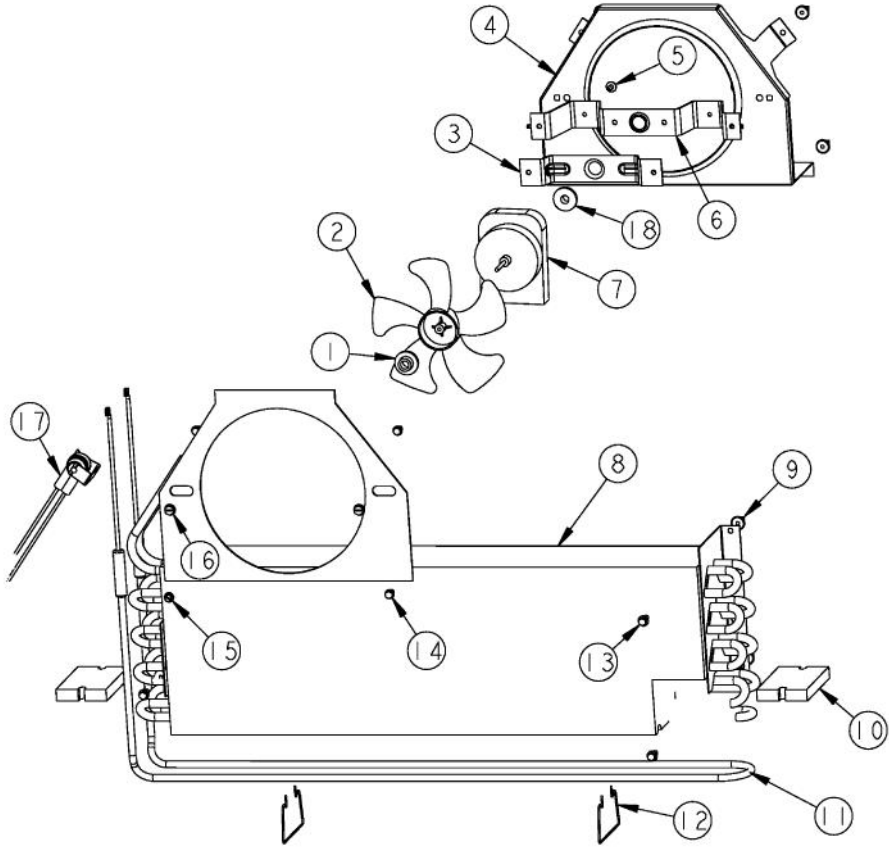

Ref #	Part Number	Qty.	Description
1	A1017202		GROMMET-FAN VA1017202
2	12059901		FAN-EVAP/5.250 V12059901
3	L21910017		BRACKET FAN EVAP
4	PM910168		SHROUD EVAP FAN BM
5	PD020193		SCR 8-18 X 3/8
6	10656101		BRKT-MTR UP STEEL V1065601Q
7	PE950153		MOTOR EVAP FAN
8	PM910178		BOTTOM MOUNT EVAP
9	M0581001		GROMMET-SCREW
10	12067301		BLOCK-L EVAP V12067301
11	PJ910030		BOTTOM MOUNT EVAP HEATER
12	10428101		CLIP-EVAP HTR V10428101
13	PD020195		SCR 8-18 X 5/8
14	PD020194		SCREW-SM
15	M0232929		SCREW-SE
16	PD020038		SCREW-NO.10 X 3/8 HEX WH.HD.T(F)GREEN
17	PB910259		THERMOSTAT DEFROST TERMINATOR