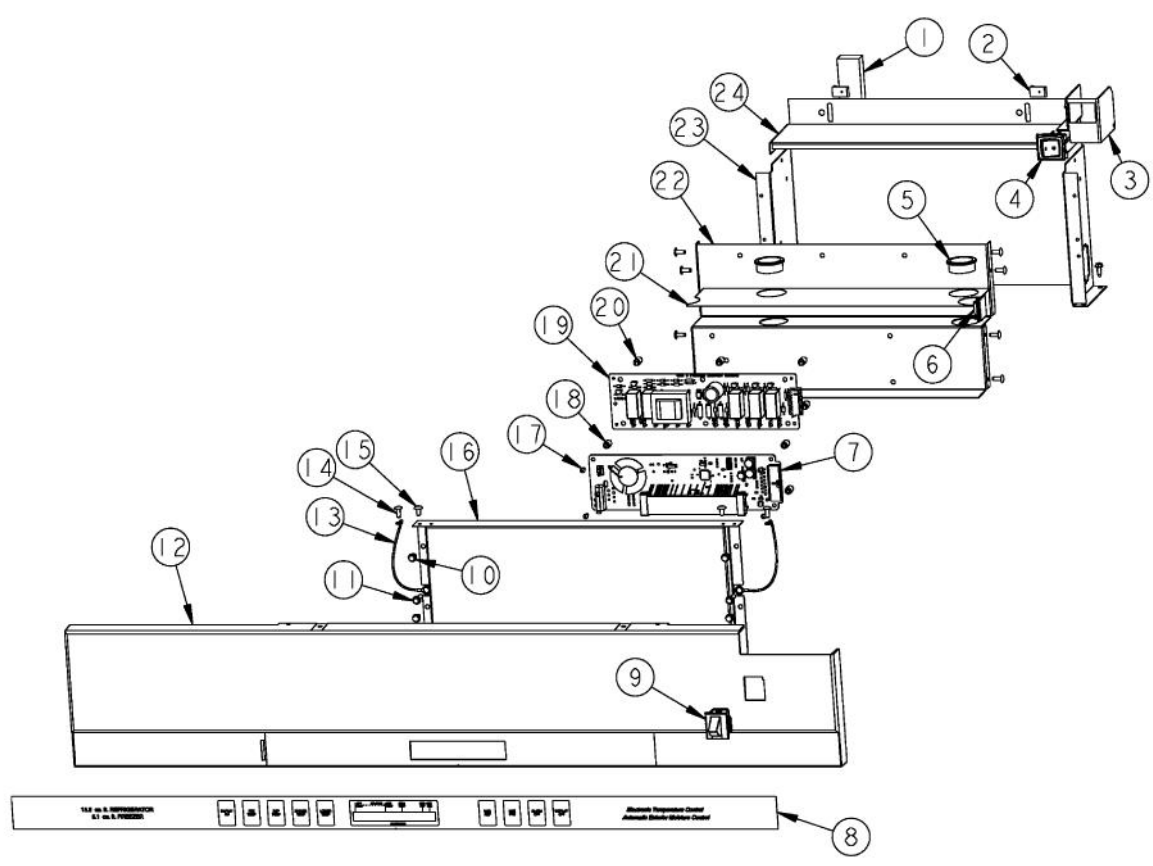

Ref #	Part Number	Qty.	Description
1	A3030361		GASKET, RED
2	M0288120		NUT-SPEED, VM0288120
3	K2098654		BRACKET SWITCH POWER
4	PE950149		SWITCH POWER
5	A4554817		BUSHING-SNAP VA4554817
6	M0104106		CLIP-CORD VM0104106
7	PE070728		BOARD LOW VOLTAGE
8	PE950174		OVERLAY SWITCH BTM 36
9	PE950122		SWITCH
10	PD020194		SCREW-SM
11	M0238846		SCREW-SHLDR
12	PK030458		PANEL CONTROL AR 36 R
12	PK030459		PANEL CONTROL AR 36 L
13	12064001		SUPP-CONT PANEL
14	PC040010		POP RIVET
15	M0224128		SCREW-SM
16	K20910061		CONTROL BOX FRONT
17	PD020013		TYPE AB NO.6 X 3/8 PH PAN HD. SMS
18	M0585506		SUPPORT
19	PE970463		POWER CONTROL BOARD
20	M0585504		SUPPORT
21	005396-000		FILM,PROTECTIVE
22	K20910060		BRACKET - PC
23	K2099402		CONTROL BOX
24	K20915000		CONTROL BOX TOP