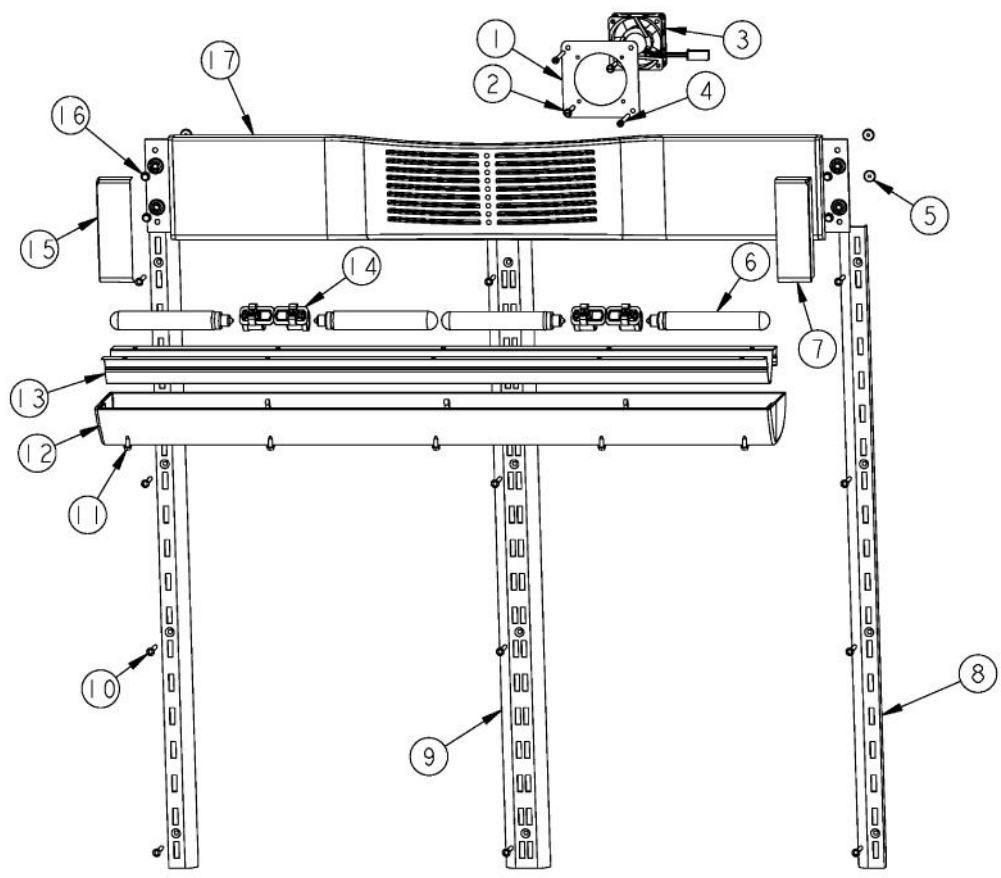

Ref #	Part Number	Qty.	Description
1	K2096475		PLATE-FAN MNT 12404701
2	PD020188		SCR 8-18 BT HXWS 1 1/2
3	000732-000		FRESH FOOD FAN - 1.2 W
4	M0221913		SCREW-SM
5	M0581001		GROMMET-SCREW
6	A3079001		LAMP - 40W
7	12070201		CAP-R FAN COVER V12070201
8	PK020074		LADDER SIDE BTM 36
9	12071501		LADDER-CTR CANT V12071501
10	M0238535		SCREW-SM
11	PD020194		SCREW-SM
12	PK930267		COVER LIGHT ASM AF AR BM 36
13	L20910705		BRACKET LIGHT AR 36
14	PE950125		LIGHT SOCKET
15	12070202		CAP-L FAN COVER V12070202
16	PD020195		SCR 8-18 X 5/8
17	12067401		FAN COVER
NI	013112-000		NOISE REDUCTION FAN KIT