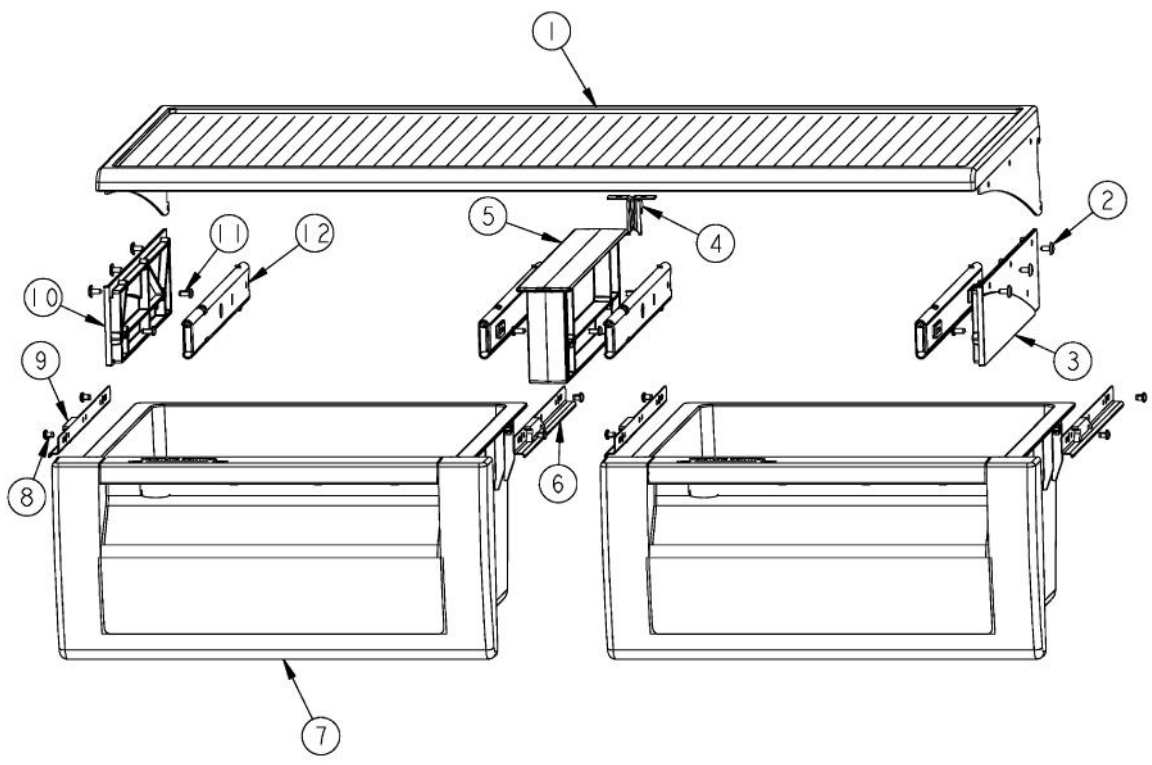

Ref #	Part Number	Qty.	Description
1	PM010530		SHELF ASM GLASS 36 AR 36 BM
2	PD020032		SRW-8(A)X3/8PH.WFR HD 7/16DIAXNICL
3	PK930290		SUPPORT SLIDE R
4	12046701		CRISPER RAIL WELD
5	PK030439		GLIDE CENTER SUPPORT
6	PM910343		RAIL DRAWER R
7	PK930277		DRAWER PRODUCE ASM AR/BM 36
8	PD920162		SCR 8-16 PLASTITE PNP 1/4 S
9	PM910342		RAIL DRAWER L
10	PK930291		SUPPORT SLIDE L
11	PD920161		SCR 8-16 PLASTITE PNP 3/8 S
12	PM910388		SLIDE DRAWER (R & L)