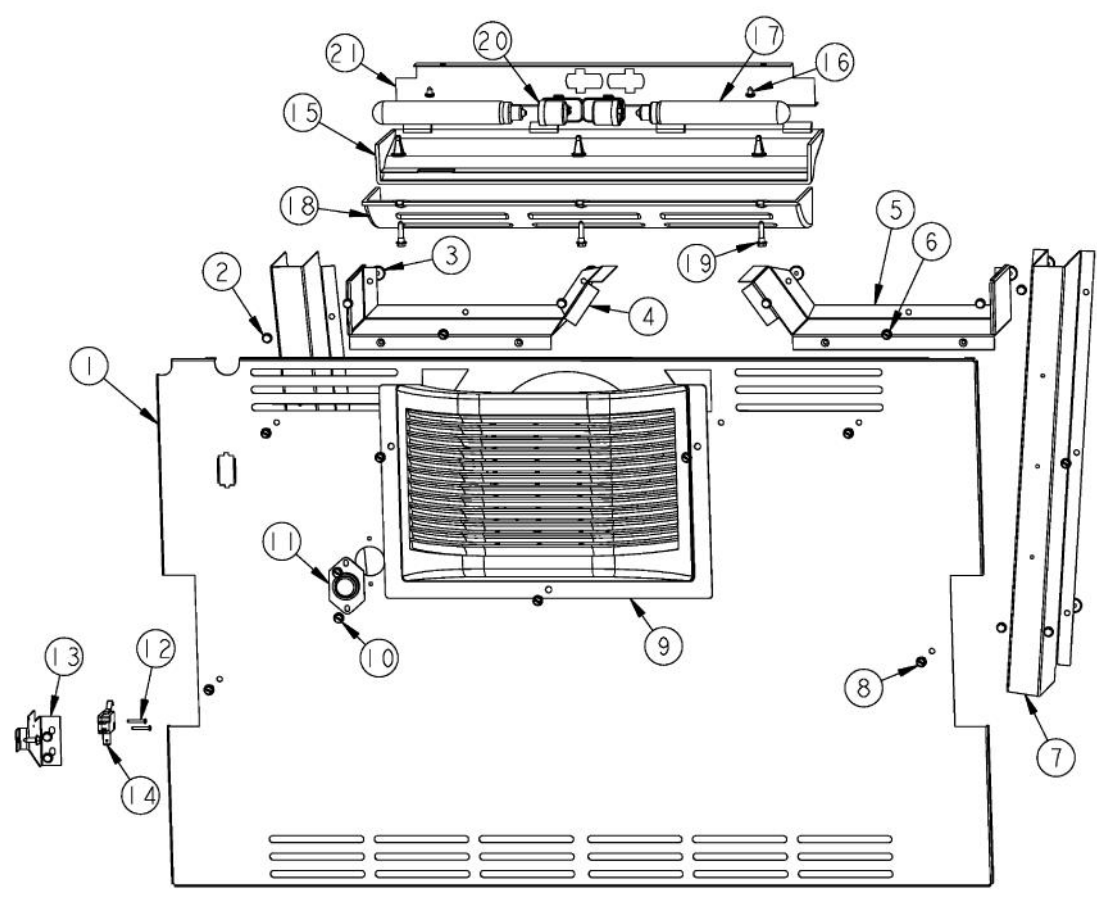

Ref #	Part Number	Qty.	Description
1	000247-000		COVER, EVAP, BM
2	PD020194		SCREW-SM
3	M0581001		GROMMET-SCREW
4	K2097168		BRKT DIVIDER L
5	K2097169		BRKT DIVIDER R
6	M0232929		SCREW-SE
7	K2097172		RETURN AIR CHANNEL
8	M0211018		SCREW-SM
9	12063301		FREEZER FAN COVER
10	M0211014		SCREW-SM
11	C8983701		THERMISTOR
12	M0213105		SCREW-SM
13	K2098398		36 BM SWITCH MOUNTING BRKT
14	003471-000		SWITCH SNAP-ACTION BM 36
15	12074501		COVER-FZ LIGHT
16	M0223729		SCREW-SM
17	A3079001		LAMP - 40W
18	PK930253		LENS LIGHT BM 36 FZ
19	M0238846		SCREW-SHLDR
20	PE950125		LIGHT SOCKET
21	L2098313		BRACKET, LT, 36 BTM, FZ