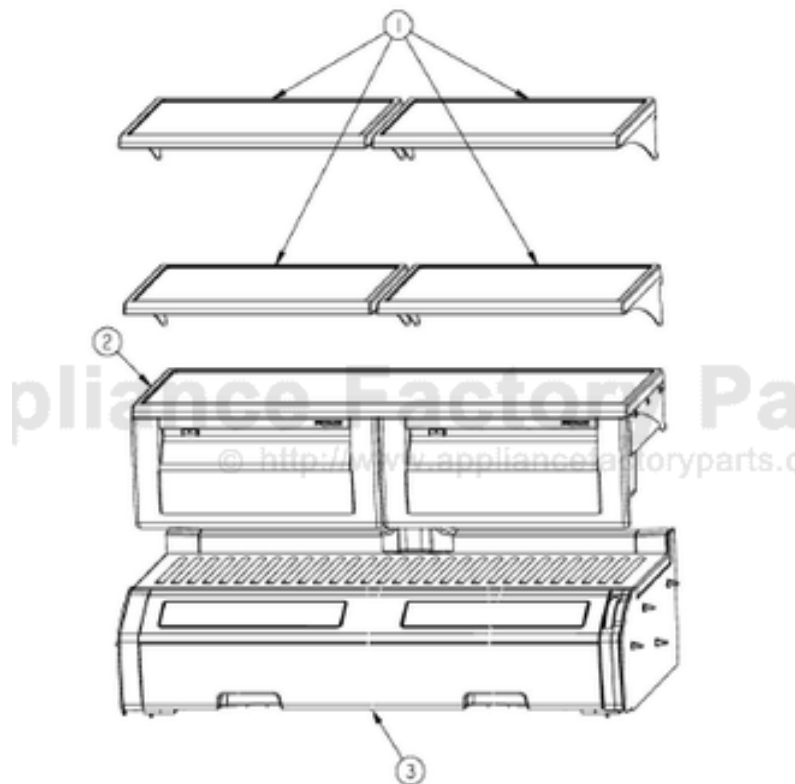

### Owner's Manual

[Shop genuine replacement parts for VIKING](#)  
[VIBB363 JMAG - R SERIES](#)

[Find Your VIKING Other Parts - Select From 40 Models](#)

----- Manual continues below -----

Ref #	Part Number	Qty.	Description
1	PM910351		SHELF ASM GLASS BM 36 FF
2	PRODUCE DRAWER		FOR BREAKDOWN SEE PAGE 002
3	ConvertibleMeatSa.		FOR BREAKDOWN SEE PAGE 003