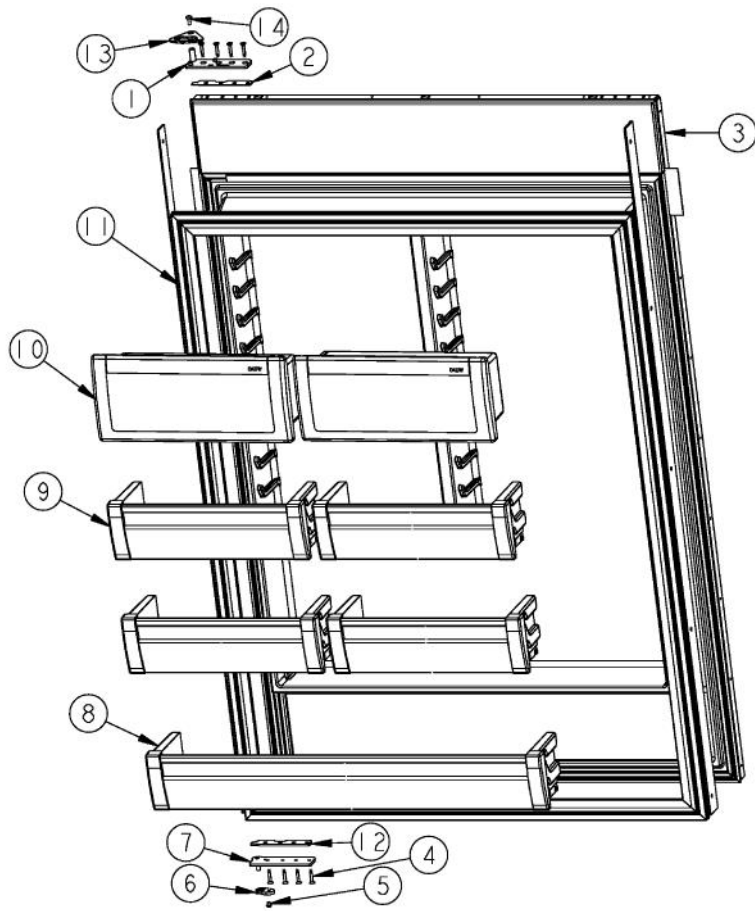

Ref #	Part Number	Qty.	Description
1	PC020280		PIVOT PL ASM RH UP PRO/DES
1	042382-000	1	RH, BM 4 HOLE PIVOT PLATE KIT (MANUFACTURED BETWEEN 4/10/2006 THRU 8/10/12)
1	PC020281		PIVOT PL ASM LH UP PRO/DES
1	042381-000	1	LH, BM 4 HOLE PIVOT PLATE KIT (MANUFACTURED BETWEEN 4/10/2006 THRU 8/10/12)
2	PD040162		SPACER-DOOR HINGE
2	042381-000	1	LH, BM 4 HOLE PIVOT PLATE KIT (MANUFACTURED BETWEEN 4/10/2006 THRU 8/10/12)
3	G32915034		DOOR ASM 36BM FF (INCLUDES GASKET)
4	PD920174		10-32 TORX HEAD SCREW
5	PD020187		SCR 8-32 MCH HXWS 1/4 S ZN
6	PC020296		CAM DOOR CLOSURE TOP BLACK
7	PC020282		PIVOT PL ASM RH LW PRO/DES
7	PC020283		PIVOT PL ASM LH LW PRO/DES
8	G5099297		DOOR BIN ASM FF 36 BM AND AR FULL
9	G5099298		DOOR BIN ASM FF 36 BM AND AR HALF
10	V12097404		DAIRY MODULE ASM
11	PB070326	1	DOOR GASKET (BEFORE 06-10-08)
11	005449-000	1	GASKET, ASM, 36, FF (ON OR AFTER 06-10-08)
12	001617-000		SPACER,NYL,PIVOT PLATE
13	PC020269		DOOR STOP 36 BM
14	PD020234		SCREW THP 10-32 X .500 SS BO