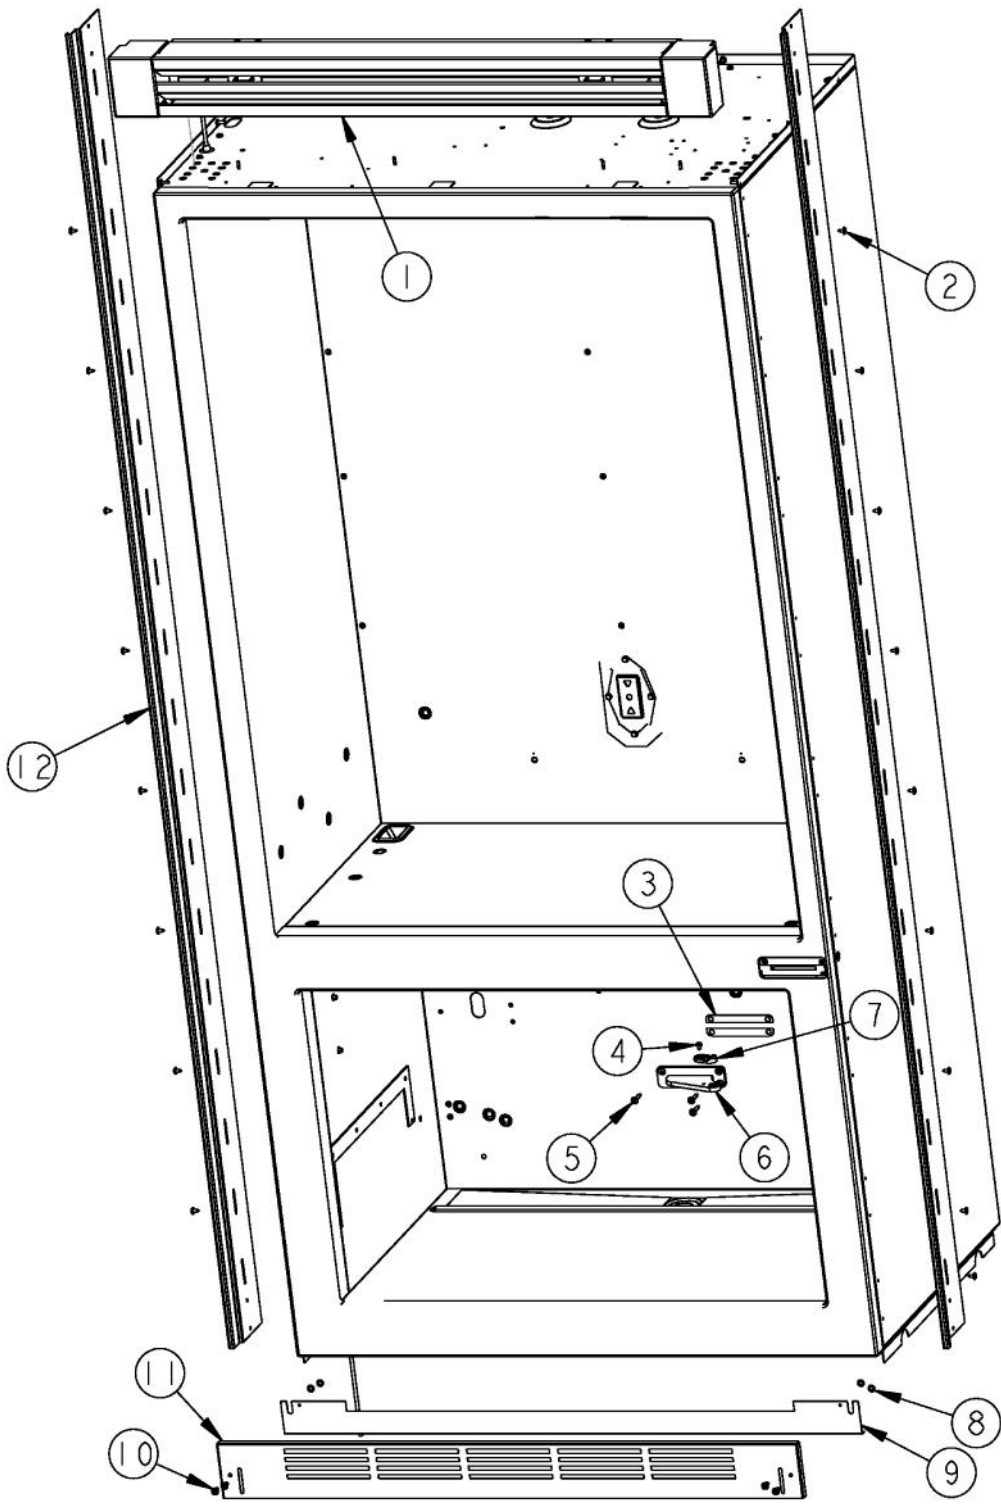

Ref #	Part Number	Qty.	Description
1	G32916304		GRILLE ASM BM 36 PROI R (FOR BREAKDOWN SEE PAGE 014)
NI	000262-000		GRILLE,ASM,BM 36 PROI L (FOR BREAKDOWN SEE PAGE 014)
2	M0215318		SCREW-SM
3	K10911852		SHIM-CENTER HINGE
4	PD020187		SCR 8-32 MCH HXWS 1/4 S ZN
5	PD920174		10-32 TORX HEAD SCREW
6	PC020250		HINGE ASM, LOWER, BM, RH (PRO/DES)
6	PC020281		PIVOT PL ASM LH UP PRO/DES
7	PC020228		CAM DOOR CLOSURE BOTTOM BLACK
8	40370P01		NYLON FLAT WASHER V40370P01
9	000147-002		KICKPLATE, LWR
10	M0210443		SCREW-E SM
11	C9099972BK		TOE GRILLE-VENTED BM 36
NI	G50915600		GRILLE TOE ASM BM 36 (INCLUDES ITEMS 8 - 11)
12	PK920066		SIDE TRIM