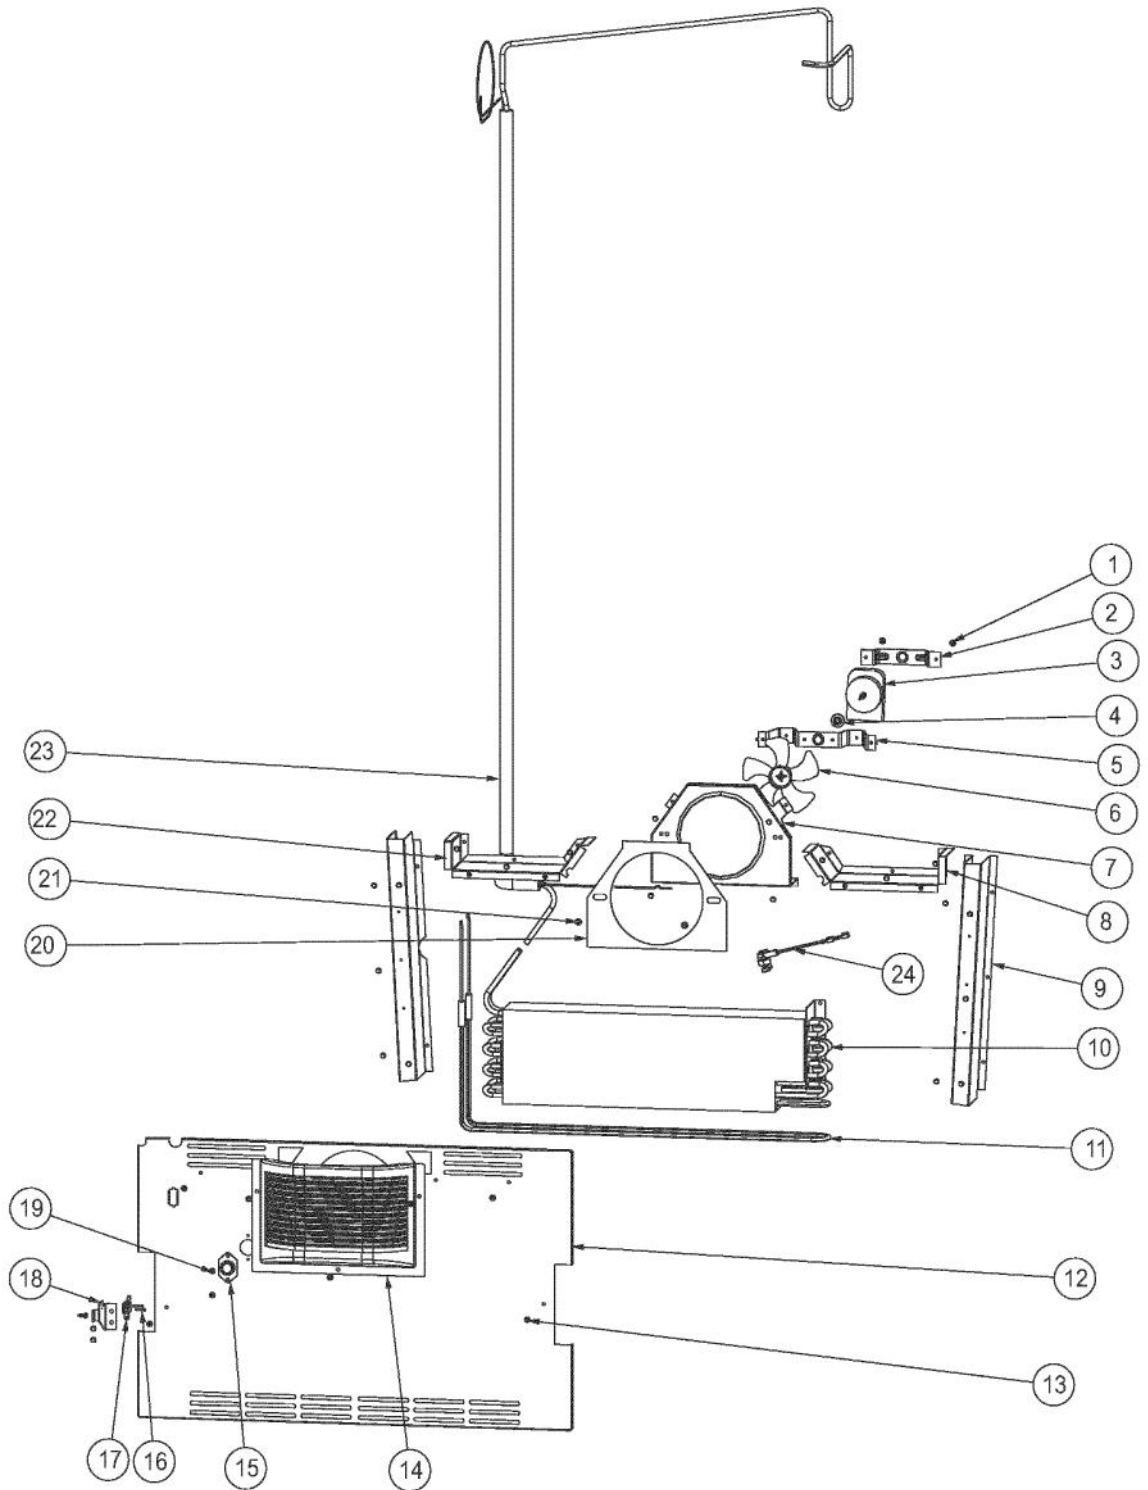

Ref #	Part Number	Qty.	Description
1	PD020193	22	SCR 8-18 X 3/8
2	L21910017	1	BRACKET FAN EVAP
3	PE950153	1	MOTOR EVAP FAN
4	A1017202	1	GROMMET-FAN VA1017202
5	10656101	1	BRKT-MTR UP STEEL V1065601Q
6	12059901	1	FAN-EVAP/5.250 V12059901
7	PM910168	1	SHROUD EVAP FAN BM
8	K2097169	1	BRKT DIVIDER R
9	K2097172	2	RETURN AIR CHANNEL
10	PM910178	1	BOTTOM MOUNT EVAP
11	PJ910030	1	BOTTOM MOUNT EVAP HEATER
12	000247-000	1	COVER, EVAP, BM
13	M0211018	7	SCREW-SM
14	12063301	1	FREEZER FAN COVER
15	C8983701	1	THERMISTOR
16	M0213105	2	SCREW-SM
17	003471-000	1	SWITCH SNAP-ACTION BM 36
18	K2098398	1	36 BM SWITCH MOUNTING BRKT
19	M0211014	2	SCREW-SM
20	12102401	1	GSKT-EVAP FAN SHRD V12102401
21	PD020038	2	SCREW-NO.10 X 3/8 HEX WH.HD.T(F)GREEN
22	K2097168	1	BRKT DIVIDER L
23	031006-000	1	HEAT EXCHANGER ASM BM 36
24	PB910259	1	THERMOSTAT DEFROST TERMINATOR