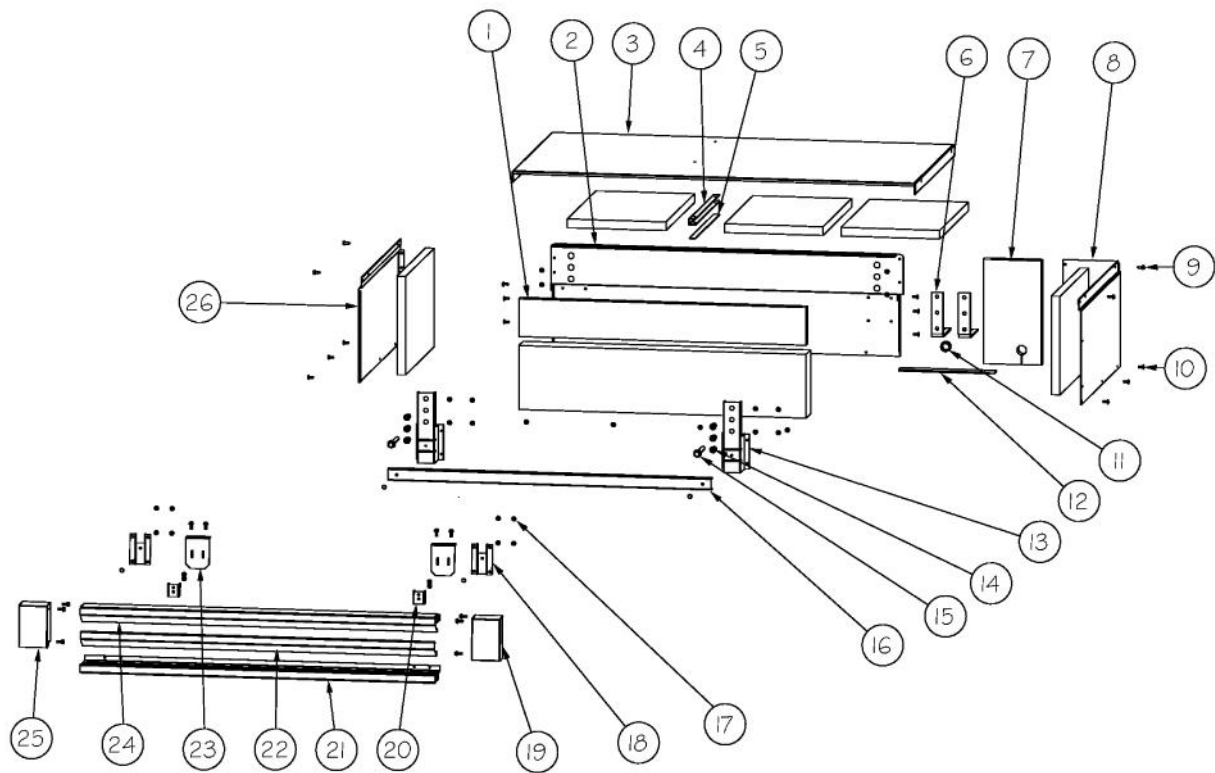

Ref #	Part Number	Qty.	Description
1	PB070358	1	INSULATION MC COVER
2	K2099933	1	MC BACK 36
3	K2099931	1	MC TOP 36
4	K2099455	1	SUPPORT MC Z
5	G5099929	1	MC COVER COMPLETE ASM
6	PK910089	2	BRACKET, ANTI - TIP
7	PB970171	1	MC INSULATION - BACK SIDE
8	K2099459	1	MC SIDE R
9	PD020194	34	SCREW-SM
10	PC040010	28	POP RIVET
11	A4554806	1	BUSHING-SNAP VA4554806
12	PF930523	2	GRILL BLADE LABEL (REFRIGERATOR)
13	K20915675	2	BRACKET PSM
14	PD040157	4	BEARING SLEEVE
15	PD020233	2	SCR LAG 5/16-9 GX 5/16X7/16 WAF IHXW 3 S ZN
16	K20915902	1	CROSSMEMBER PSM 36
17	M0220417	22	SCREW-TC
18	PK050004	2	BRACKET GRILLE
19	B20916336	2	ENDCAP GRILLE PROI N
20	B2096961	1	BRACKET-LOUVER
21	B20916317	1	LOUVER, GRL, LWR, AR AF 36 PROI
22	B20916316	1	LOUVER GRILLE MID 36 PROI
23	K20916342	1	BRACKET GRILLE
24	B20916315	1	LOUVER GRILLE TOP 36 PROI
26	K2099460	1	MC SIDE L