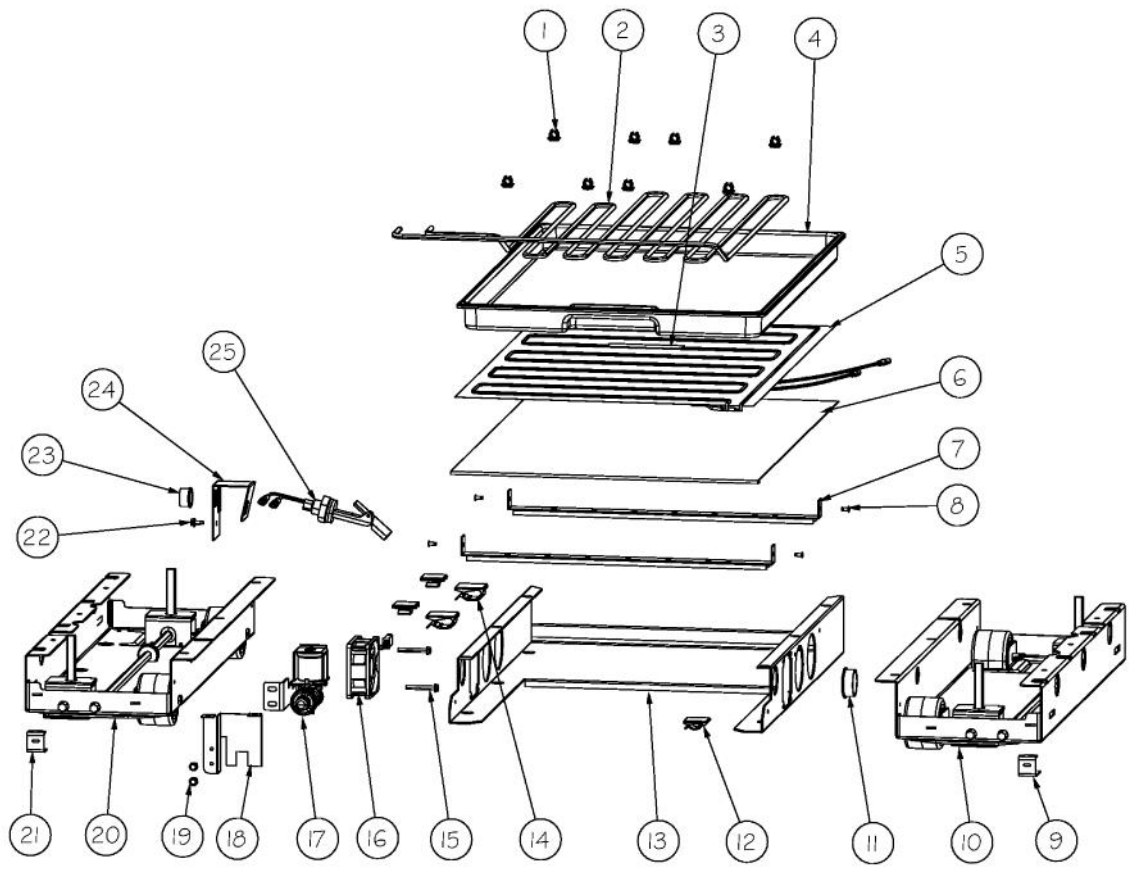

Ref #	Part Number	Qty.	Description
1	PD030146	1	STAND OFF LOCK CLIP
2	F2096549	1	SERPENTINE-DRAIN 12131801
3	PF031267	1	LABEL HEATER PAN
4	PK930348	1	PAN DRAIN
5	PE070707	1	PAN HEATER
6	L20914124	1	TRAY PAN HEATER
7	K20913040	2	BRACKET, CONDENSATE SUPPORT
8	10699601	4	DAMPER-TUBING .8
9	K2098044	1	BRKT GRILLE SUPPORT
10	PM910398	1	LEVELER ASSEMBLY - R
11	A4554817	1	BUSHING-SNAP VA4554817
12	M0104106	3	CLIP-CORD VM0104106
13	K20915952	1	SHIELD BOTTOM DRAIN
14	M0104102	1	CLIP-CORD RED
15	PD020274	1	SCR SLTD HEX WSHR HD 8X1.250 BT
16	004551-000	1	AXIAL FAN
17	PA970012	1	SINGLE WATER VALVE
18	K20913788	1	BRKT VALVE H2O SINGLE
19	M0220417	1	SCREW-TC
20	PM910399	1	LEVELER MODULE L
21	K2098096	1	BRKT GRILLE SUPPORT
22	M0253916	1	SCREW-TF
23	A4554806	1	BUSHING-SNAP VA4554806
24	B20915627	1	BRACKET HORIZ FLOAT SWITCH
25	PE050248	1	FLOAT SWITCH HORIZONTAL