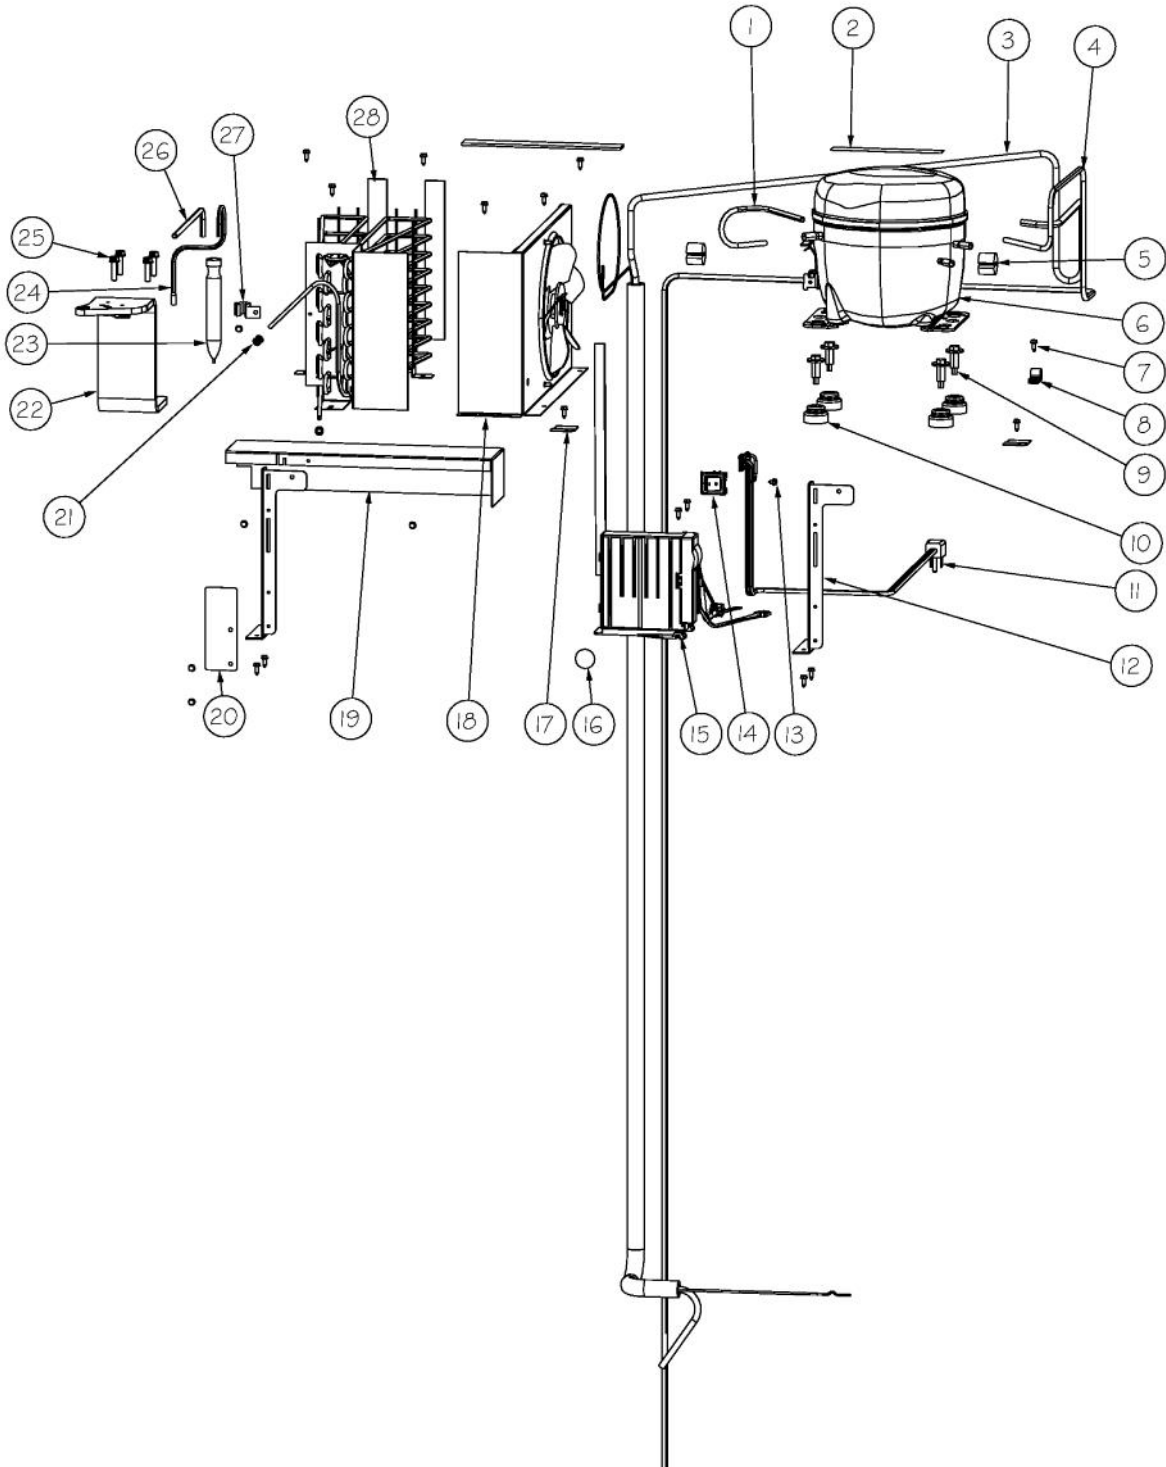

Ref #	Part Number	Qty.	Description
1	F2096507	1	TUBE-PROCESS GRN
2	C8982701	1	LABEL-COMP WARN
3	PB920154	1	HEAT EXCHANGER ASM BM 36
4	F296517	1	DISCHARGE TUBE 12414401
5	10699601	2	DAMPER-TUBING .8
6	PM010619	1	COMPRESSOR VCC
7	PD020194	20	SCREW-SM
8	PD030118	1	SCREW - SHLDR
9	M0221523	4	SCREW - SHLDR
10	10835901	4	GROMMET RUBBER V10835901
11	10916507	1	TUBE-PROCESS GRN
12	K20912569	2	BRACKET GRILLE SUPPORT
13	M0211014	1	SCREW-SM
14	PE950149	1	SWITCH POWER
15	002574-000	1	INVERTER COMPRESSOR
16	PF930682	1	LABEL WARNING INVERTER
17	K2096943	2	PANEL BRACKET
18	G5096494	1	COND. FAN ASSY
19	K20912361	1	DIVERter AIR HI SIDE 36
20	F2096669	1	TUBE-DRIER COND
21	007407-000	2	RING,LOK, .187 DIA
22	G50914180	1	TOP HINGE ASM L 36 BM
23	030926-000	1	DRIER - HIGH SIDE
24	F2096669	1	TUBE-DRIER COND
25	000570-000	4	HEX SCREW
26	F2097740	1	TUBE PROCESS
27	10547001	1	CLIP-DRIER V10547001
28	A3189370	3	GASKET-FOAM VA3189370