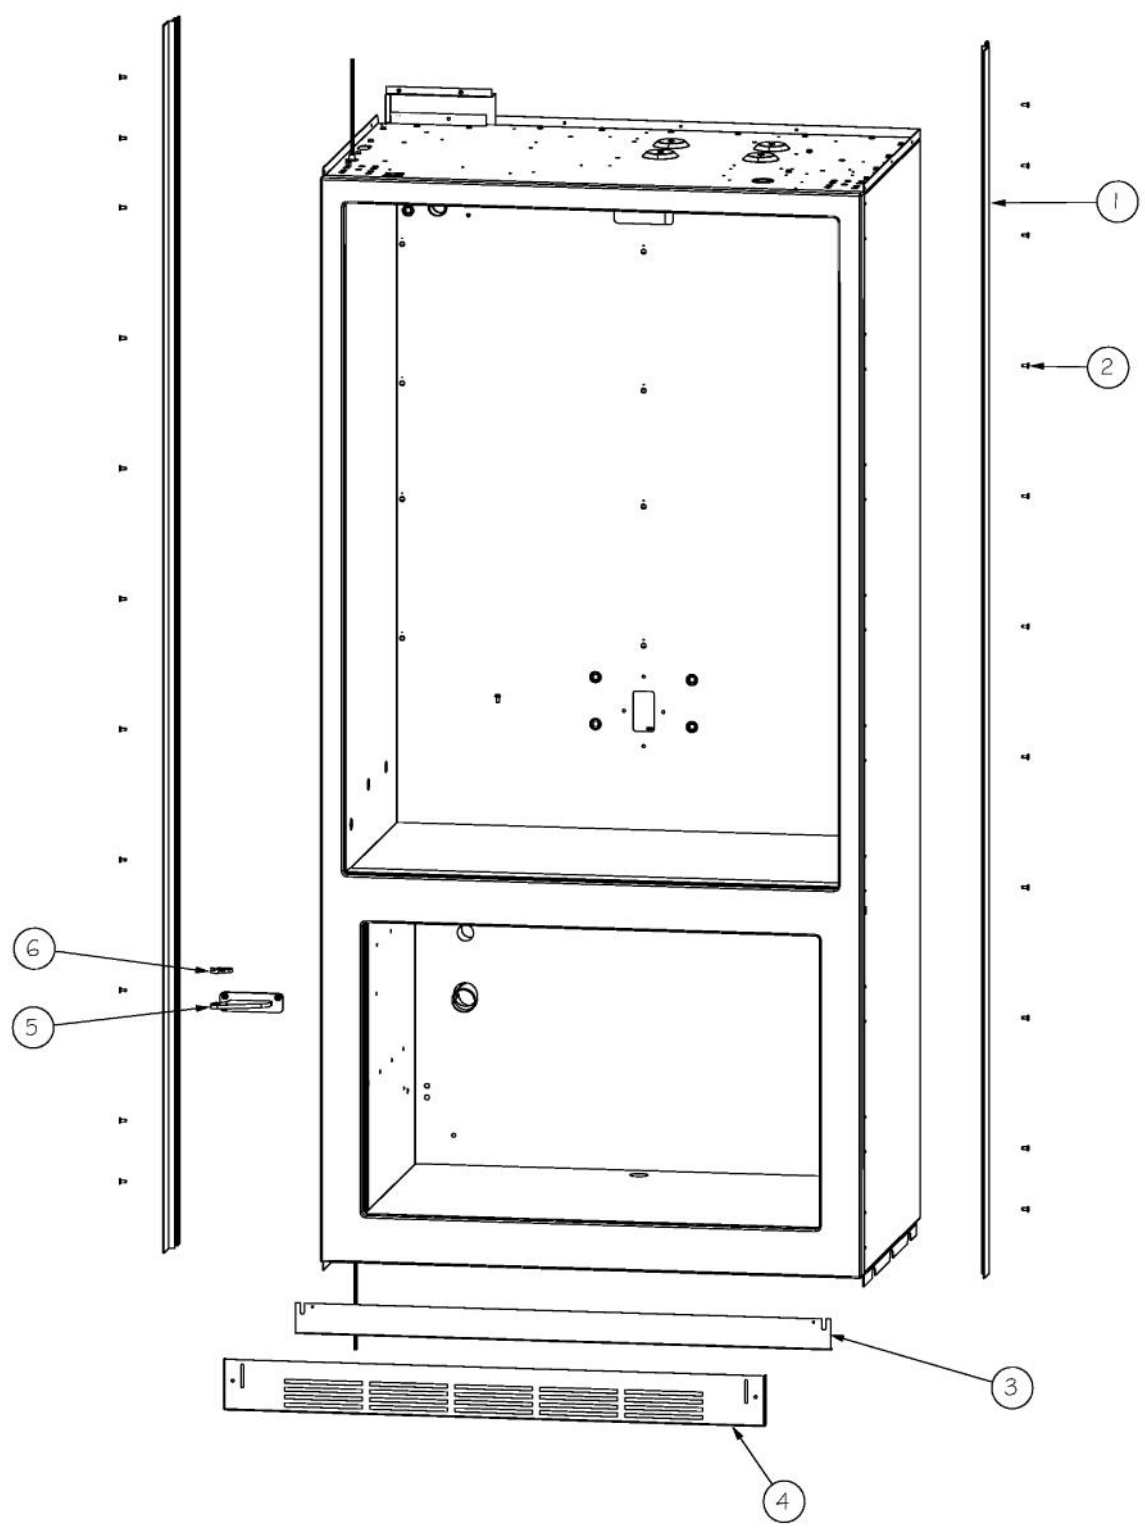

Ref #	Part Number	Qty.	Description
1	PK920066	2	SIDE TRIM
2	M0215318	22	SCREW-SM
3	000147-002	1	KICKPLATE, LWR
4	G50915600	1	GRILLE TOE ASM BM 36
5	PC020249	1	HINGE ASM, LOWER, BM, LH (PRO/DES)
6	PC020228	1	CAM DOOR CLOSURE BOTTOM BLACK