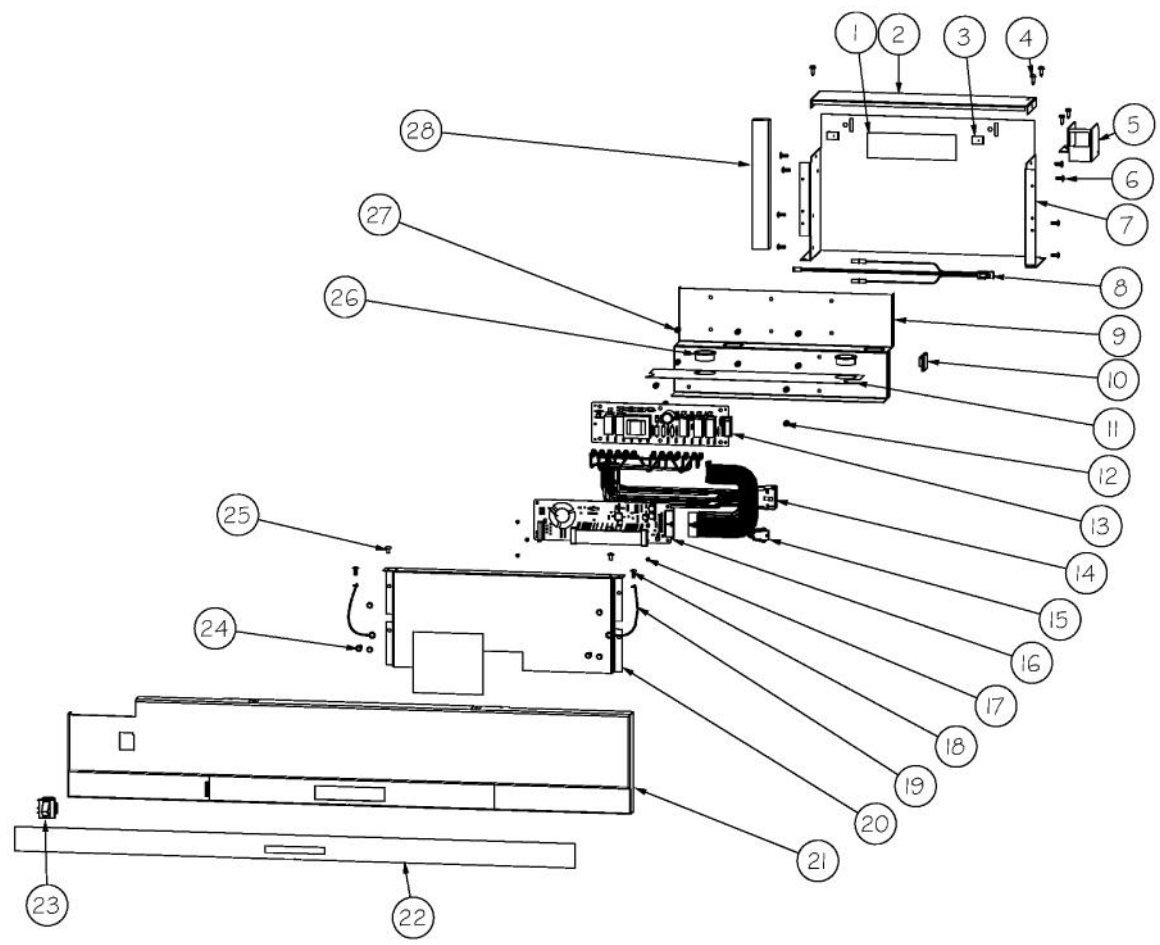

Ref #	Part Number	Qty.	Description
1	PF930487	1	TECH LITERATURE LABEL - 2
2	K20915000	1	CONTROL BOX TOP
3	M0288120	1	NUT-SPEED, VM0288120
4	PD020194	7	SCREW-SM
5	K2098654	1	BRACKET SWITCH POWER
6	PC040010	8	POP RIVET
7	K2099402	1	CONTROL BOX
8	PE970609	1	HARNESS CONTROL BOARD
9	K20910060	1	BRACKET - PC
10	M0104106	1	CLIP-CORD VM0104106
11	005396-000	1	FILM,PROTECTIVE
12	M0585506	4	SUPPORT
13	005319-000	1	POWER CONTROL BOARD ASM
14	015365-000	1	HARNESS HIGH VOLT
15	PE970464	1	HARNESS LOW VOLT
16	PE070728	1	BOARD LOW VOLTAGE
17	PD020013	5	TYPE AB NO.6 X 3/8 PH PAN HD. SMS
18	PC040010	2	POP RIVET
19	12064001	2	SUPP-CONT PANEL
20	K20910061	1	CONTROL BOX FRONT
21	PK030459	1	PANEL CONTROL AR 36 L
22	010491-000	1	OVERLAY SWITCH BTM 36
23	PE950122	1	SWITCH
24	M0238846	1	SCREW-SHLDR
25	M0224128	1	SCREW-SM
26	A4554817	2	BUSHING-SNAP VA4554817
27	M0585504	6	SUPPORT
28	A3030361	1	GASKET, RED