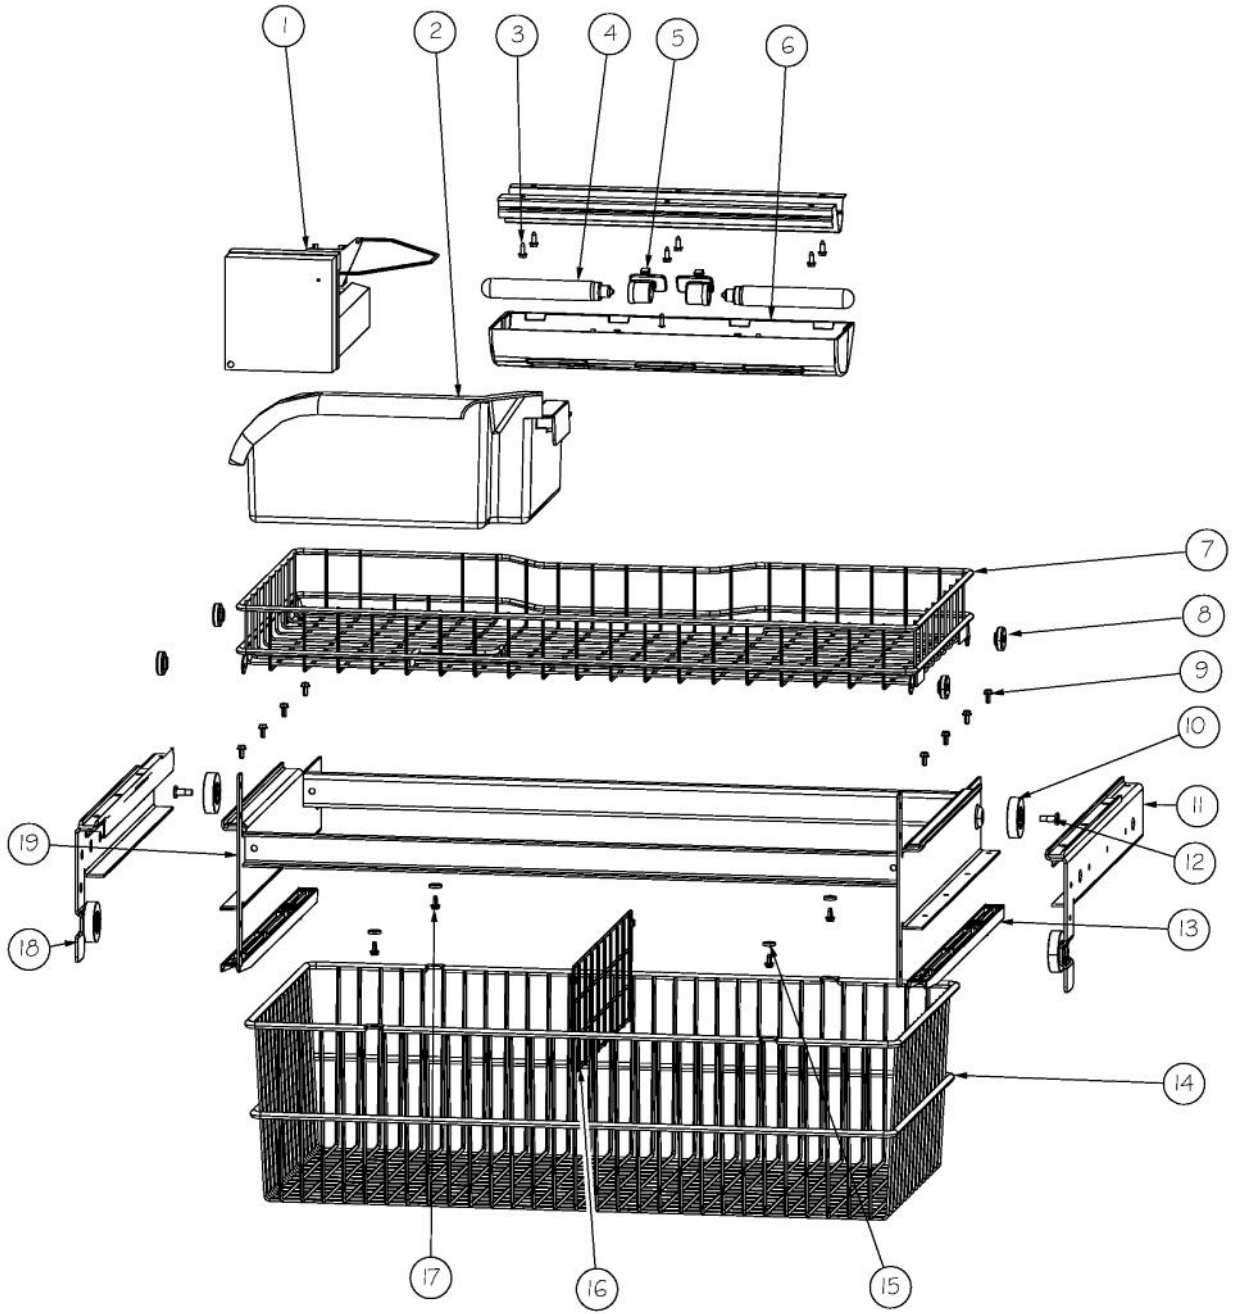

----- Manual continues below -----

Ref #	Part Number	Qty.	Description
1	L20910705	1	BRACKET LIGHT AR 36
2	PE950125	4	LIGHT SOCKET
3	A3079001	4	LAMP - 40W
4	PD020194	12	SCREW-SM
5	PK930267	1	COVER LIGHT ASM AF AR BM 36
6	000732-000	1	FRESH FOOD FAN - 1.2 W
7	K2096475	1	PLATE-FAN MNT 12404701
8	M0221913	2	SCREW-SM
9	PD020195	3	SCR 8-18 X 5/8
10	12070201	1	CAP-R FAN COVER V12070201
11	M0238535	12	SCREW-SM
12	PM910351	4	SHELF ASM GLASS BM 36 FF
13	PK020074	2	LADDER SIDE BTM 36
14	12071501	1	LADDER-CTR CANT V12071501
15	G50911908	1	SHELF & SLIDE ASM AR 36
16	012396-000	2	DRAWER,PRODUCE,ASM AR 36
17	PK930388	1	DUCT, MEATSAVOR REAR BM 36
18	M0211021	11	SCREW-SM
19	PK930286	1	SHELF MEATSAVOR AR/BM 36
20	PK930175	1	SUPPORT DRAWER MEAT SAVOR SXS 42/48 R
21	M0581001	16	GROMMET-SCREW
22	PK930283	1	DUCT MEATSAVOR SPACER
23	PK930172	1	COVER CONTROL MEAT SAVOR
24	PK930168	1	DIAL CONTROL MEAT SAVOR
25	PM910334	1	ROLLER TENSION
26	PK930169	1	DUCT MEAT SAVOR SXS 42/48 R
27	M0224128	1	SCREW-SM
28	PK930173	1	SUPPORT SLIDE MEAT SAVOR SXS 42/48 R
29	PD920162	6	SCR 8-16 PLASTITE PNP 1/4 S
30	PM910287	1	SLIDE MEAT SAVOR R
31	PK930278	1	DRAWER MEAT SAVOR AR BM 36
32	PM910288	1	SLIDE MEAT SAVOR L
33	PK930174	1	SUPPORT SLIDE MEAT SAVOR SXS 42/48 L
34	PK930284	1	DUCT MEATSAVOR LEFT
35	PK930176	1	SUPPORT DRAWER MEAT SAVOR 42/48 L
36	009916-000	1	MEAT SAVOR LID/DOOR AR/BM36
37	12070202	1	CAP-L FAN COVER V12070202
38	12067401	1	FAN COVER
39	PD020188	2	SCR 8-18 BT HXWS 1 1/2