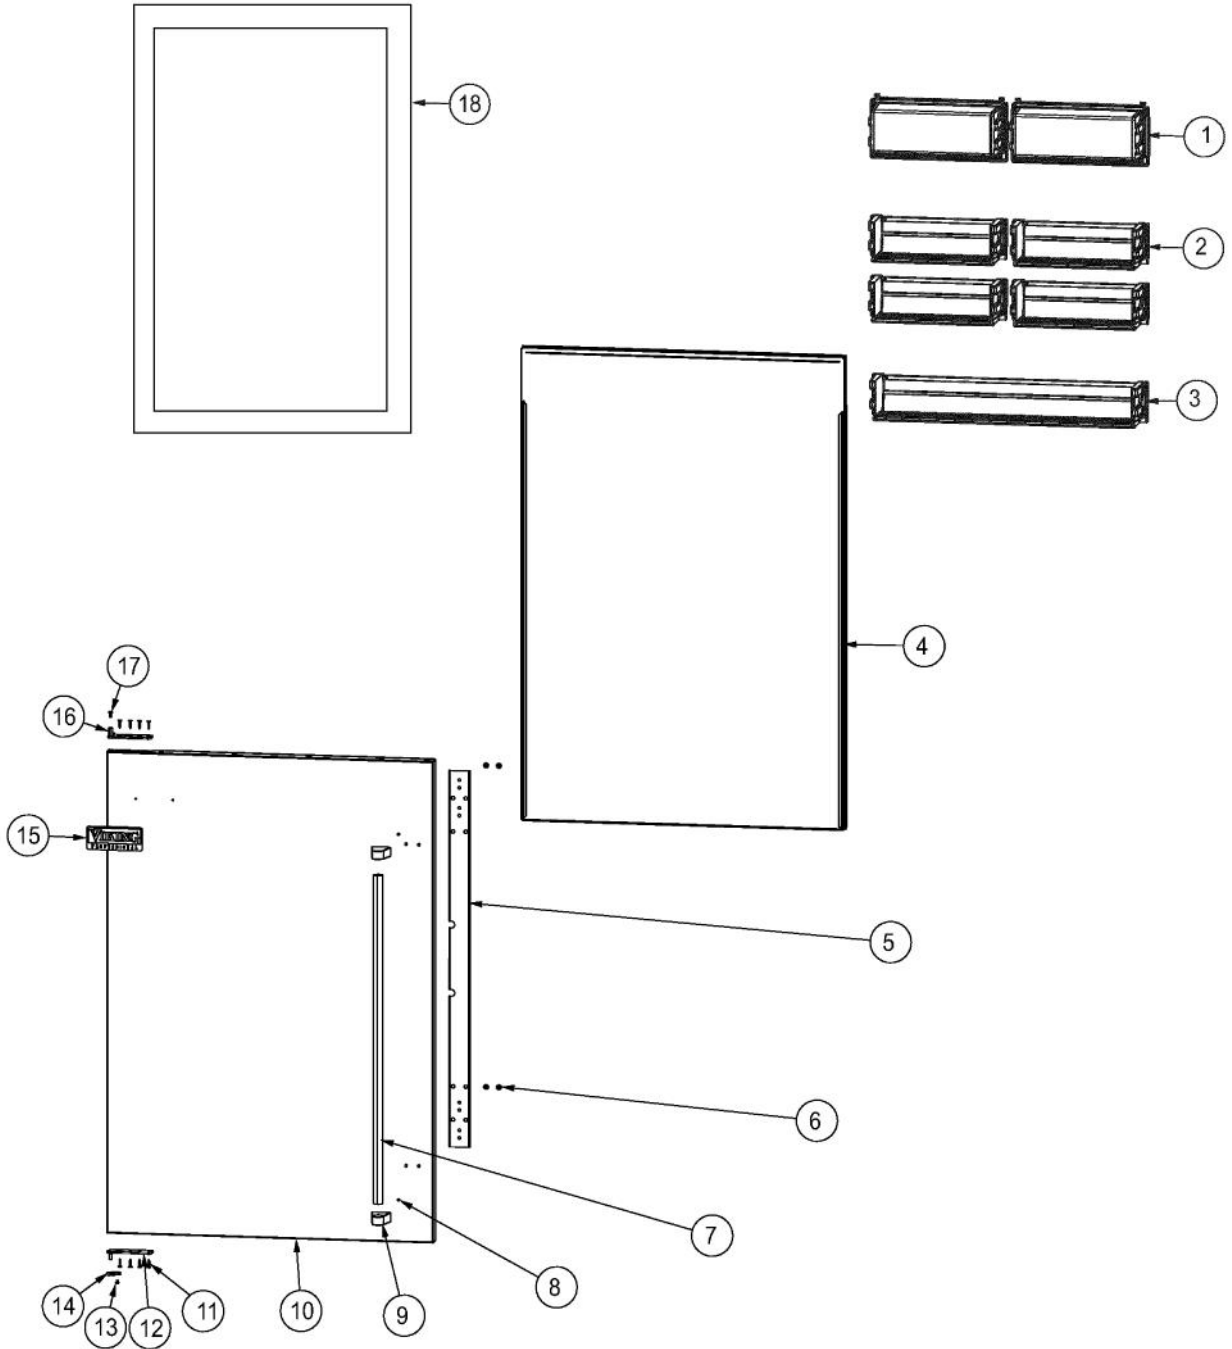

Ref #	Part Number	Qty.	Description
1	PB070358	1	INSULATION MC COVER
2	K2099933	1	MC BACK 36
3	K2099931	1	MC TOP 36
4	K2099455	1	SUPPORT MC Z
5	G5099929	1	MC COVER COMPLETE ASM
6	PK910089	2	BRACKET, ANTI - TIP
7	PB970171	1	MC INSULATION - BACK SIDE
8	K2099459	1	MC SIDE R
9	PD020194	34	SCREW-SM
10	PC040010	28	POP RIVET
11	A4554806	1	BUSHING-SNAP VA4554806
12	PF930523	2	GRILL BLADE LABEL (REFRIGERATOR)
13	K20915675	2	BRACKET PSM
14	PD040157	4	BEARING SLEEVE
15	PD020233	2	SCR LAG 5/16-9 GX 5/16X7/16 WAF IHXW 3 S ZN
16	K20915902	1	CROSSMEMBER PSM 36
17	M0220417	22	SCREW-TC
18	PK050004	2	BRACKET GRILLE
19	B20916336	2	ENDCAP GRILLE PROI N
20	B2096961	1	BRACKET-LOUVER
21	B20916317	1	LOUVER, GRL, LWR, AR AF 36 PROI
22	B20916316	1	LOUVER GRILLE MID 36 PROI
23	K20916342	1	BRACKET GRILLE
24	B20916315	1	LOUVER GRILLE TOP 36 PROI
26	K2099460	1	MC SIDE L