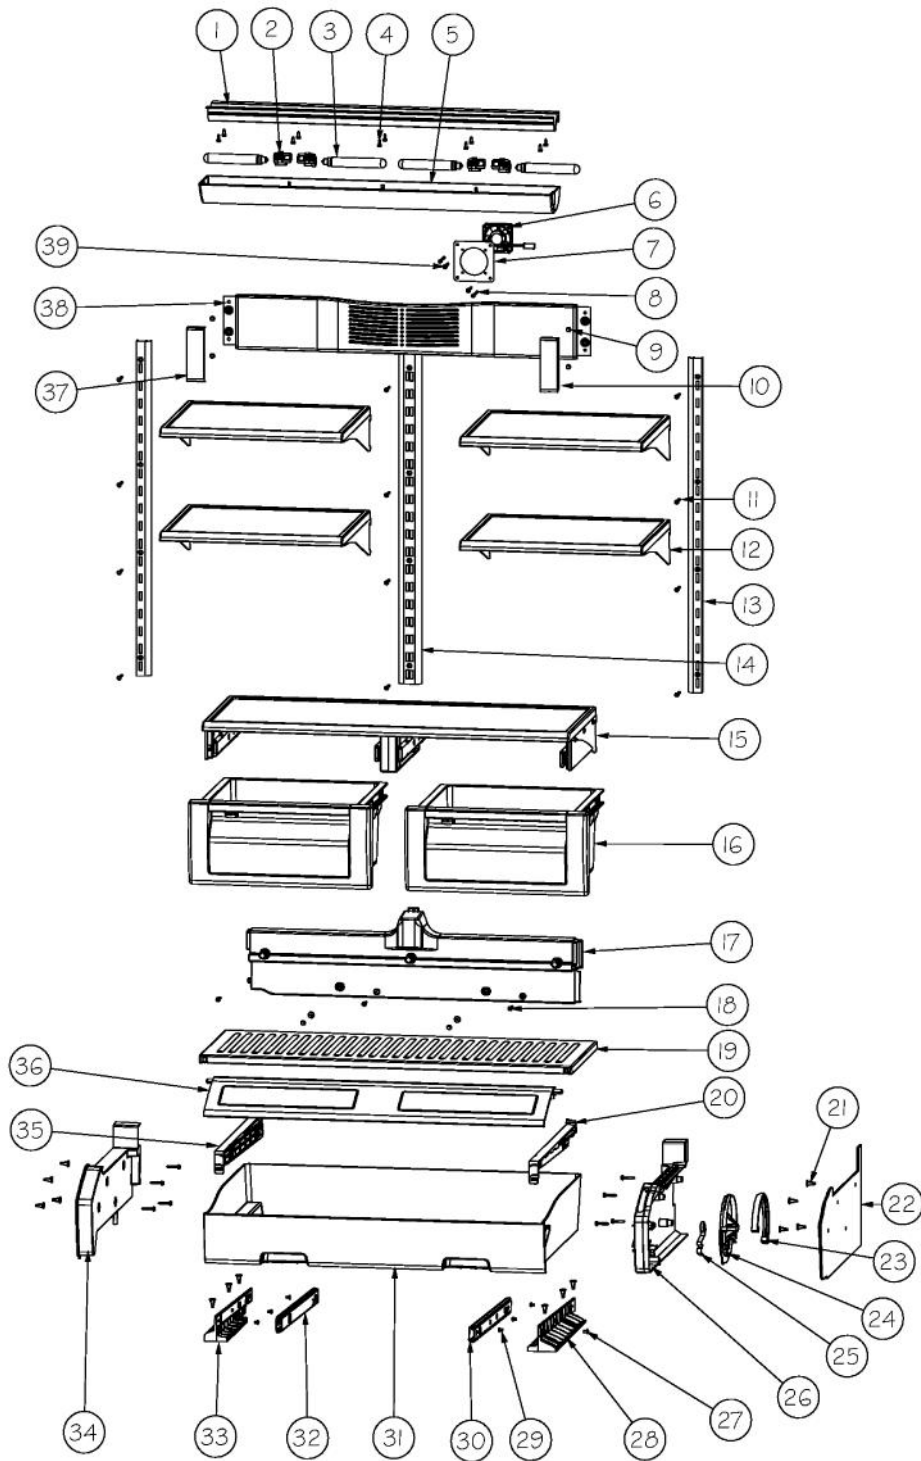

----- Manual continues below -----

Ref #	Part Number	Qty.	Description
1	L20910705	1	BRACKET LIGHT AR 36
2	PE950125	4	LIGHT SOCKET
3	A3079001	4	LAMP - 40W
4	PD020194	12	SCREW-SM
5	PK930267	1	COVER LIGHT ASM AF AR BM 36
6	000732-000	1	FRESH FOOD FAN - 1.2 W
7	K2096475	1	PLATE-FAN MNT 12404701
8	M0221913	2	SCREW-SM
9	PD020195	3	SCR 8-18 X 5/8
10	12070201	1	CAP-R FAN COVER V12070201
11	M0238535	12	SCREW-SM
12	PM910351	4	SHELF ASM GLASS BM 36 FF
13	PK020074	2	LADDER SIDE BTM 36
14	12071501	1	LADDER-CTR CANT V12071501
15	G50911908	1	SHELF & SLIDE ASM AR 36
16	012396-000	2	DRAWER,PRODUCE,ASM AR 36
17	PK930388	1	DUCT, MEATSAVOR REAR BM 36
18	M0211021	11	SCREW-SM
19	PK930286	1	SHELF MEATSAVOR AR/BM 36
20	PK930175	1	SUPPORT DRAWER MEAT SAVOR SXS 42/48 R
21	M0581001	16	GROMMET-SCREW
22	PK930283	1	DUCT MEATSAVOR SPACER
23	PK930172	1	COVER CONTROL MEAT SAVOR
24	PK930168	1	DIAL CONTROL MEAT SAVOR
25	PM910334	1	ROLLER TENSION
26	PK930169	1	DUCT MEAT SAVOR SXS 42/48 R
27	M0224128	1	SCREW-SM
28	PK930173	1	SUPPORT SLIDE MEAT SAVOR SXS 42/48 R
29	PD920162	6	SCR 8-16 PLASTITE PNP 1/4 S
30	PM910287	1	SLIDE MEAT SAVOR R
31	PK930278	1	DRAWER MEAT SAVOR AR BM 36
32	PM910288	1	SLIDE MEAT SAVOR L
33	PK930174	1	SUPPORT SLIDE MEAT SAVOR SXS 42/48 L
34	PK930284	1	DUCT MEATSAVOR LEFT
35	PK930176	1	SUPPORT DRAWER MEAT SAVOR 42/48 L
36	009916-000	1	MEAT SAVOR LID/DOOR AR/BM36
37	12070202	1	CAP-L FAN COVER V12070202
38	12067401	1	FAN COVER
39	PD020188	2	SCR 8-18 BT HXWS 1 1/2