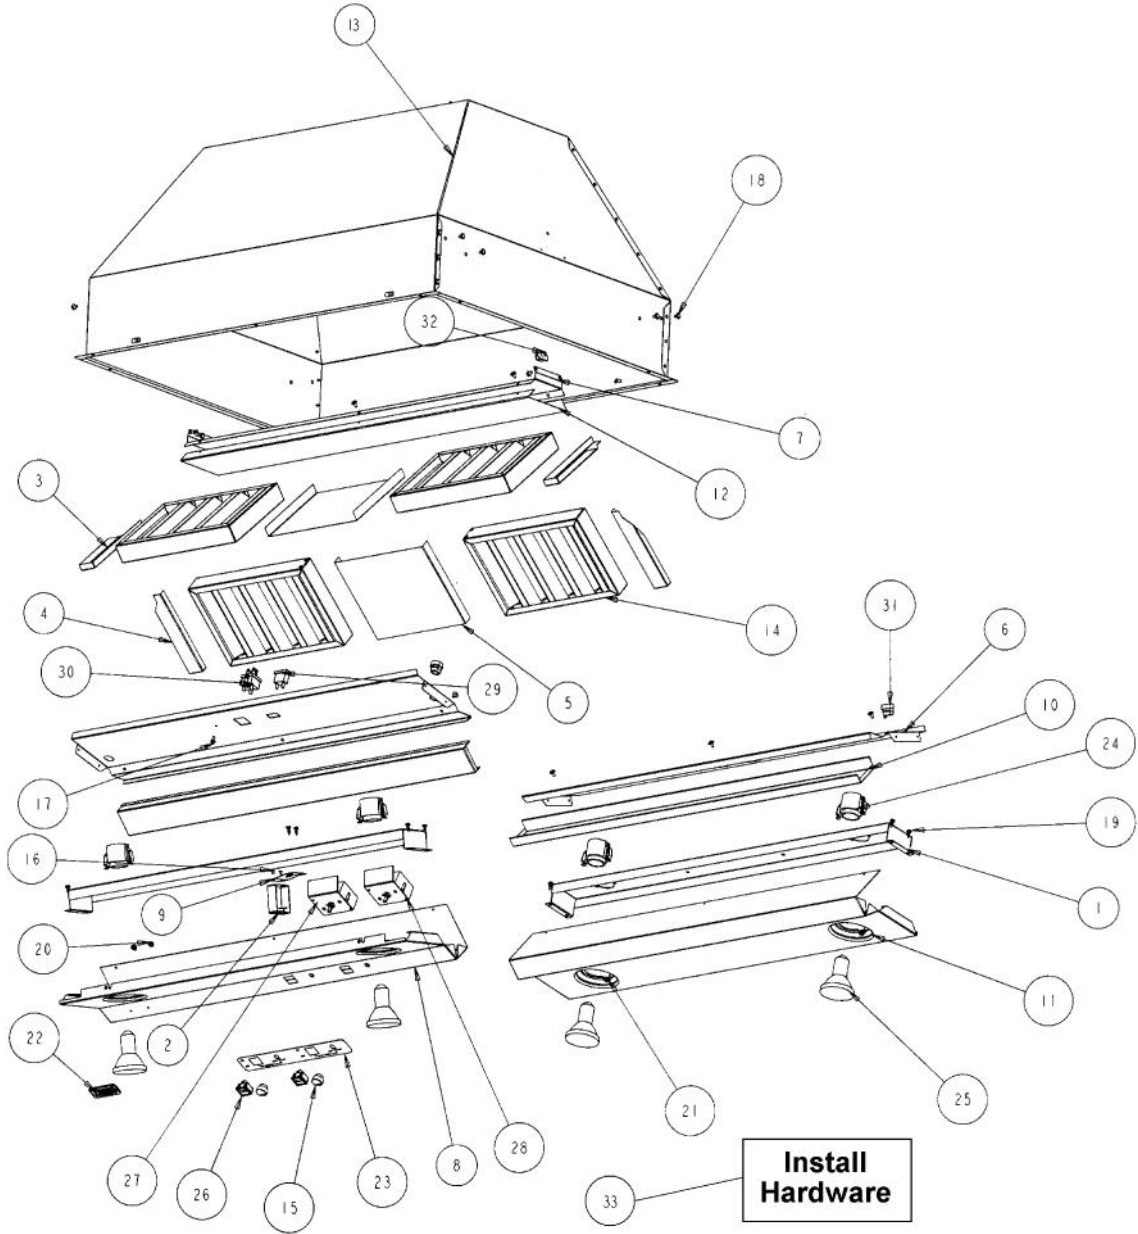

# VIKING VICV3698 Owner's Manual

[Shop genuine replacement parts for VIKING VICV3698](#)

[Find Your VIKING Other Parts - Select From 40 Models](#)

----- Manual continues below -----

Ref #	Part Number	Qty.	Description
1	A2004095		LIGHT SUPT (VIH36)
2	A2103810		THERMODISC BRACKET
3	B20011031		RH SIDE SPACER (VCIH36) 1.316 X 7
4	B20011032		LH SIDE SPACER (VCIH3608) 1.316 X 7
5	B20011039		FILTER SPACER (VCIH36/42) 8.3438 X 7
6	B20012451		CONTROL PANEL TOP (VICV3698)
7	B20012455		FILTER SUPPORT TOP (VICV3698)
8	B20012481		CONTROL PANEL FRONT (VICV3698)
9	B2003837		HEAT SENSOR BRKT
10	B2003868		GREASE TROUGH (VWH3648/78/VIH36)
11	B2004048		CTRL PAN REAR (VIH3608)
12	B2004054		HOOD FILTER SUPT BTM (VIH3608)
13	NOT REPLACEABLE		OVEN CAVITY (NOT REPLACEABLE PART)
14	G3108780		BAFFLE FILTER ASSY (VCIH36) 10.792 X 7
15	PA010071		LIGHT/MOTOR CONTROLLER KNOB
16	PC040010		POP RIVET
17	PD020010		10 X 3/8 GREEN GROUNDING SCREW
18	PD020032		SRW-8(A)X3/8PH.WFR HD 7/16DIAXNICL
19	PD020087		10 X 1/2 PAN PH. TEK ZINC
20	PD030006		CAPPED WASHER PAL NUT
21	PD030010		NO.10-24 KEPS NUT
22	PE010165		VIKING CHROME PLATE LOGO
23	PE040131		CTRL PNL GRPH REPL (30/3610 36/4208)
24	PE050032		LIGHT SOCKET, (571V)
25	PE050034		HALOGEN BULB 50W
26	PE050048		FAN/LIGHT SWITCH (HOODS) EP0M11J
27	PE050141		PRO LIGHT CONTROL
28	PE050156		PRO BLOWER CONTROL
29	PE070196		FEMALE SOCKET (2 PRONG)
30	PE070197		MALE SOCKET (3 PRONG)
31	PE070204		HEYCO STRAIN RELIEF - 7-P2
32	PE070214		DART CLIP
NI	PE070637		WIREING HARNESS (VICV36/4298)
NI	PE070446		DICV BRIDGE HARNESS
33	PD020009		10 X 1 PH. HD. PAN HD. SMS INSTALL HARDWARE - QTY. 8
NI	PD020139		NO.8 X 1/2 P.H. FLAT TOP TRUSS U/C NO.2 TYPE AB 30 SS/... INSTALL HARDWARE - QTY. 10
NI	PD020010		10 X 3/8 GREEN GROUNDING SCREW INSTALL HARDWARE - QTY. 1

Ref #	Part Number	Qty.	Description
-------	-------------	------	-------------

---