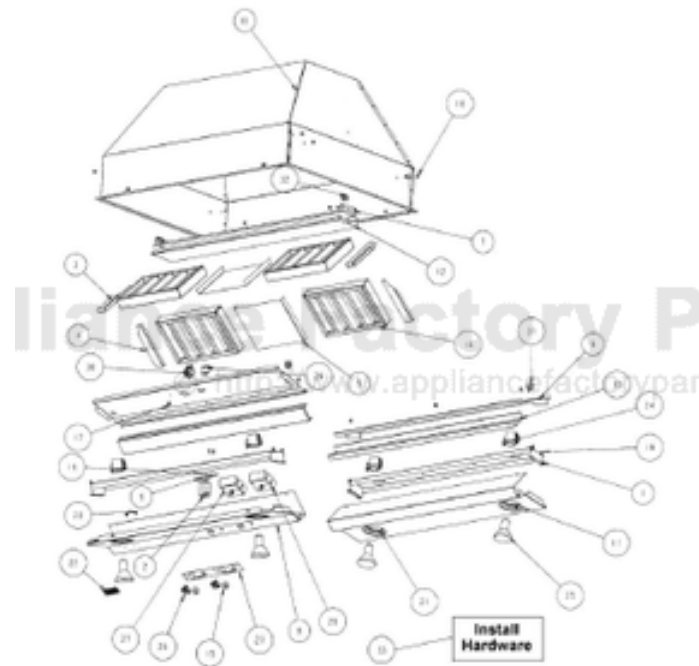

# VIKING VICV3698 Owner's Manual

[Shop genuine replacement parts for VIKING VICV3698](#)

[Find Your VIKING Other Parts - Select From 40 Models](#)

----- Manual continues below -----

Ref #	Part Number	Qty.	Description
1	A2004095		LIGHT SUPT (VIH36)
2	A2103810		THERMODISC BRACKET
3	B20011031		RH SIDE SPACER (VCIH36) 1.316 X 7
4	B20011032		LH SIDE SPACER (VCIH3608) 1.316 X 7
5	B20011039		FILTER SPACER (VCIH36/42) 8.3438 X 7
6	B20012451		CONTROL PANEL TOP (VICV3698)
7	B20012455		FILTER SUPPORT TOP (VICV3698)
8	B20012481		CONTROL PANEL FRONT (VICV3698)
9	B2003837		HEAT SENSOR BRKT
10	B2003868		GREASE TROUGH (VWH3648/78/VIH36)
11	B2004048		CTRL PAN REAR (VIH3608)
12	B2004054		HOOD FILTER SUPT BTM (VIH3608)
13	NOT REPLACEABLE		OVEN CAVITY (NOT REPLACEABLE PART)
14	G3108780		BAFFLE FILTER ASSY (VCIH36) 10.792 X 7
15	PA010071		LIGHT/MOTOR CONTROLLER KNOB
16	PC040010		POP RIVET
17	PD020010		10 X 3/8 GREEN GROUNDING SCREW
18	PD020032		SRW-8(A)X3/8PH.WFR HD 7/16DIAXNICL
19	PD020087		10 X 1/2 PAN PH. TEK ZINC
20	PD030006		CAPPED WASHER PAL NUT
21	PD030010		NO.10-24 KEPS NUT
22	PE010165		VIKING CHROME PLATE LOGO
23	PE040131		CTRL PNL GRPH REPL (30/3610 36/4208)
24	PE050032		LIGHT SOCKET, (571V)
25	PE050034		HALOGEN BULB 50W
26	PE050048		FAN/LIGHT SWITCH (HOODS) EP0M11J
27	PE050141		PRO LIGHT CONTROL
28	PE050156		PRO BLOWER CONTROL
29	PE070196		FEMALE SOCKET (2 PRONG)
30	PE070197		MALE SOCKET (3 PRONG)
31	PE070204		HEYCO STRAIN RELIEF - 7-P2
32	PE070214		DART CLIP
NI	PE070637		WIREING HARNESS (VICV36/4298)
NI	PE070446		DICV BRIDGE HARNESS
33	PD020009		10 X 1 PH. HD. PAN HD. SMS INSTALL HARDWARE - QTY. 8
NI	PD020139		NO.8 X 1/2 P.H. FLAT TOP TRUSS U/C NO.2 TYPE AB 30 SS/... INSTALL HARDWARE - QTY. 10
NI	PD020010		10 X 3/8 GREEN GROUNDING SCREW INSTALL HARDWARE - QTY. 1

Ref #	Part Number	Qty.	Description
-------	-------------	------	-------------

---