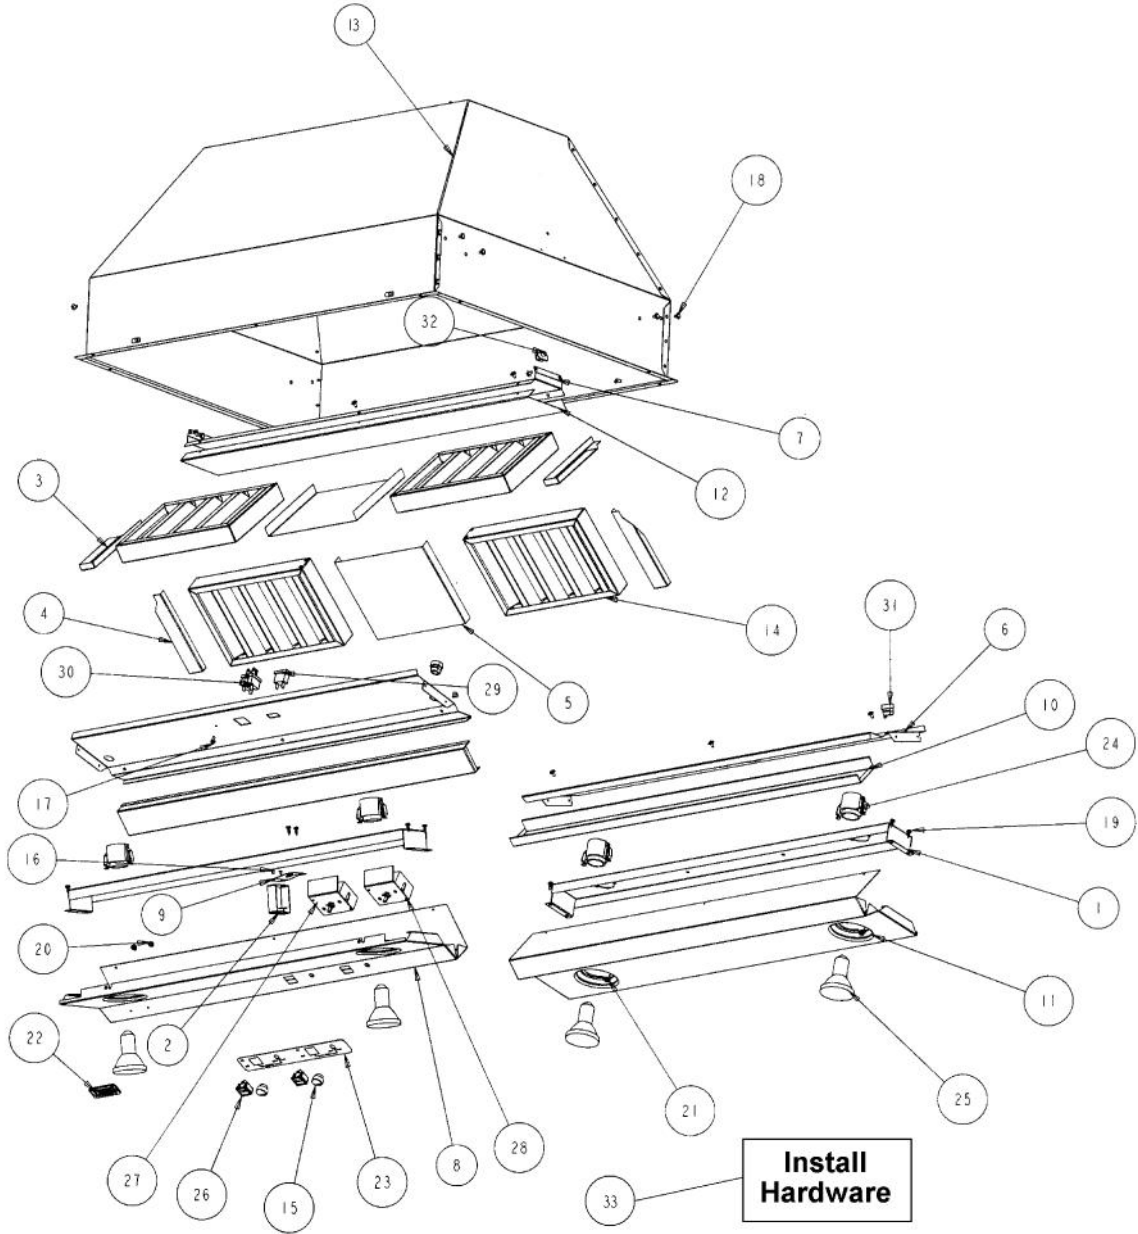

This Owner's Manual is provided and hosted by [Appliance Factory Parts](#).

VIKING VICV4298 Owner's Manual

[Shop genuine replacement parts for VIKING VICV4298](#)

[Find Your VIKING Other Parts - Select From 40 Models](#)

----- Manual continues below -----

Ref #	Part Number	Qty.	Description
1	A2004096		LIGHT SUPT (VIH42)
2	A2103810		THERMODISC BRACKET
3	B20011033		RH SIDE SPACER (VCIH42) 1.73 X 7
4	B20011034		LH SIDE SPACER (VCIH42) 1.73 X 7
5	B20011039		FILTER SPACER (VCIH36/42) 8.3438 X 7
6	B20012452		CONTROL PANEL TOP (VICV4298)
7	B20012456		FILTER SUPPORT TOP (VICV4298)
8	B20012482		CONTROL PANEL FRONT (VICV4298)
9	B2003837		HEAT SENSOR BRKT
10	B2003887		GREASE TROUGH (VWH4248)/78
11	B2004065		CTRL PAN REAR (VIH4208)
12	B2004092		HOOD FILTER SUPT BTM (VIH4208)
13	NOT REPLACEABLE		OVEN CAVITY (NOT REPLACEABLE PART)
14	G310395513.375X7		FILTER ASSEMBLY
15	PA010071		LIGHT/MOTOR CONTROLLER KNOB
16	PC040010		POP RIVET
17	PD020010		10 X 3/8 GREEN GROUNDING SCREW
18	PD020032		SRW-8(A)X3/8PH.WFR HD 7/16DIA XNCL
19	PD020087		10 X 1/2 PAN PH. TEK ZINC
20	PD030006		CAPPED WASHER PAL NUT
21	PD030010		NO.10-24 KEPS NUT
22	PE010165		VIKING CHROME PLATE LOGO
23	PE040131		CTRL PNL GRPH REPL (30/3610 36/4208)
24	PE050032		LIGHT SOCKET, (571V)
25	PE050034		HALOGEN BULB 50W
26	PE050048		FAN/LIGHT SWITCH (HOODS) EP0M11J
27	PE050141		PRO LIGHT CONTROL
28	PE050156		PRO BLOWER CONTROL
29	PE070196		FEMALE SOCKET (2 PRONG)
30	PE070197		MALE SOCKET (3 PRONG)
31	PE070204		HEYCO STRAIN RELIEF - 7-P2
32	PE070214		DART CLIP
NI	PE070637		WIREING HARNESS (VICV36/4298)
NI	PE070446		DICV BRIDGE HARNESS
33	PD020009		10 X 1 PH. HD. PAN HD. SMS INSTALL HARDWARE - QTY. 8
NI	PD020139		NO.8 X 1/2 P.H. FLAT TOP TRUSS U/C NO.2 TYPE AB 30 SS/... INSTALL HARDWARE - QTY. 10
NI	PD020010		10 X 3/8 GREEN GROUNDING SCREW INSTALL HARDWARE - QTY. 1

Ref #	Part Number	Qty.	Description
-------	-------------	------	-------------
