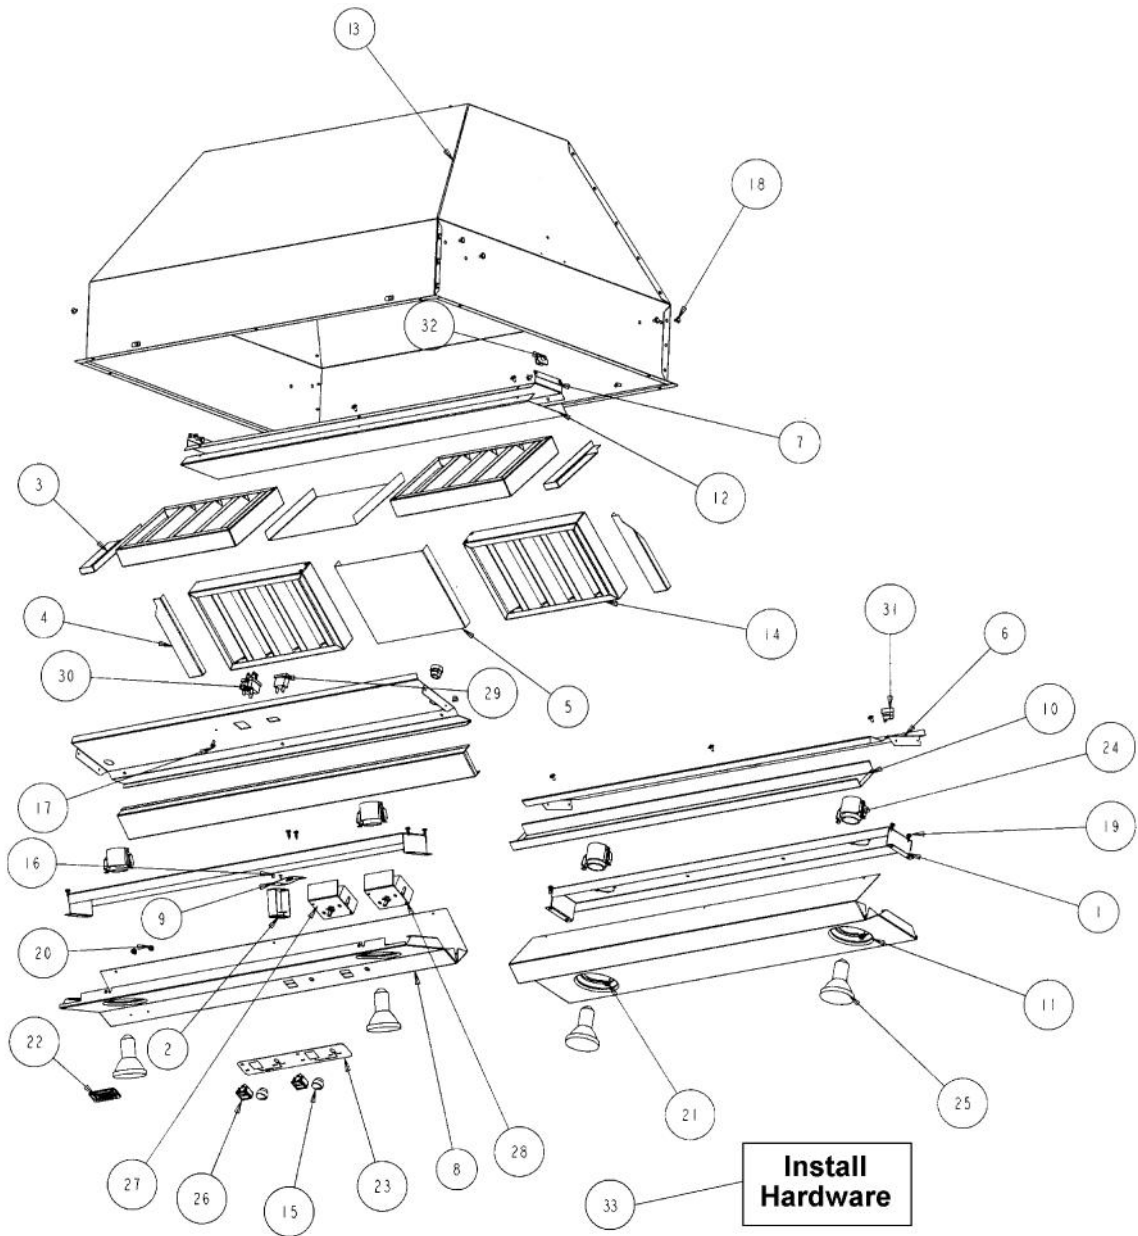

# VIKING VICV6698 Owner's Manual

[Shop genuine replacement parts for VIKING VICV6698](#)

[Find Your VIKING Other Parts - Select From 40 Models](#)

----- Manual continues below -----

Ref #	Part Number	Qty.	Description
1	A2004098		LIGHT SUPT (VIH66)
2	A2103810		THERMODISC BRACKET
3	B20011037		RH SIDE SPACER (VICV66)
4	B20011038		LH SIDE SPACER (VICV66)
5	B20011040		FILTER SPACER VICV54/66
6	B20012454		CONTROL PANEL TOP (VICV6698)
7	B20012458		FILTER SUPPORT TOP (VICV6698)
8	B20012484		CONTROL PANEL FRONT (VICV6698)
9	B2003837		HEAT SENSOR BRKT
10	B2003963		GREASE TROUGH (VWH6648/78)
11	B2004082		CTRL PAN REAR (VIH6608)
12	B2004088		HOOD FILTER SUPT BTM (VIH6608)
13	NOT REPLACEABLE		OVEN CAVITY (NOT REPLACEABLE PART)
14	G3103955		FILTER ASSEMBLY 13.375 X 7
15	PA010071		LIGHT/MOTOR CONTROLLER KNOB
16	PC040010		POP RIVET
17	PD020010		10 X 3/8 GREEN GROUNDING SCREW
18	PD020032		SRW-8(A)X3/8PH.WFR HD 7/16DIA XNCL
19	PD020087		10 X 1/2 PAN PH. TEK ZINC
20	PD030006		CAPPED WASHER PAL NUT
21	PD030010		NO.10-24 KEPS NUT
22	PE010165		VIKING CHROME PLATE LOGO
23	PE040132		CONTROL PANEL W/ GRAPHICS
24	PE050032		LIGHT SOCKET, (571V)
25	PE050034		HALOGEN BULB 50W
26	PE050048		FAN/LIGHT SWITCH (HOODS) EP0M11J
27	PE050141		PRO LIGHT CONTROL
28	PE050156		PRO BLOWER CONTROL
29	PE070196		FEMALE SOCKET (2 PRONG)
30	PE070197		MALE SOCKET (3 PRONG)
31	PE070204		HEYCO STRAIN RELIEF - 7-P2
32	PE070214		DART CLIP
NI	PE070639		WIREING HARNESS (VICV6698)
NI	PE070446		DICV BRIDGE HARNESS
33	PD020009		10 X 1 PH. HD. PAN HD. SMS INSTALL HARDWARE - QTY. 8
NI	PD020139		NO.8 X 1/2 P.H. FLAT TOP TRUSS U/C NO.2 TYPE AB 30 SS/... INSTALL HARDWARE - QTY. 14
NI	PD020010		10 X 3/8 GREEN GROUNDING SCREW INSTALL HARDWARE - QTY. 1

Ref #	Part Number	Qty.	Description
-------	-------------	------	-------------

---