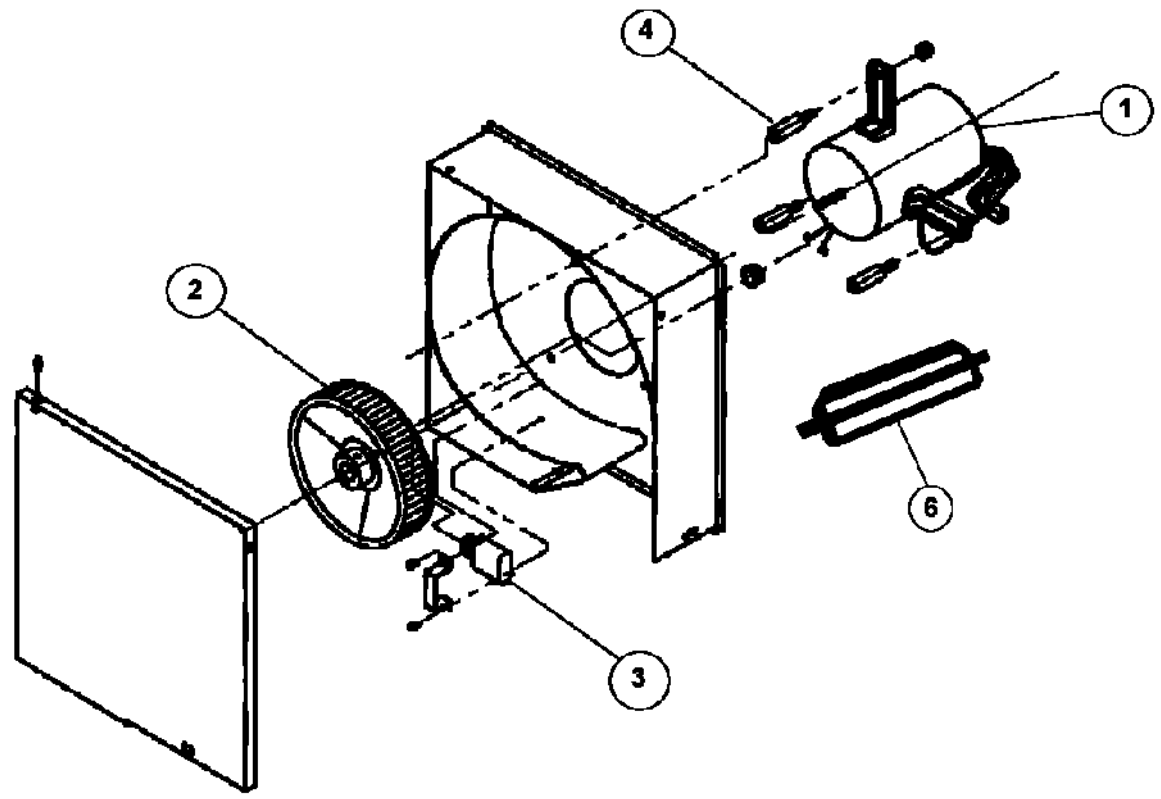

# VIKING VIDV500\_2 Owner's Manual

[Shop genuine replacement parts for VIKING VIDV500\\_2](#)

[Find Your VIKING Other Parts - Select From 40 Models](#)

----- Manual continues below -----

Ref #	Part Number	Qty.	Description
1	PV300126		MOTOR W/CAPACITOR VIDV900 97015522
2	PV300127		BLOWER WHEEL 99071523
3	PV300128		CAPACITOR VIDV900 99071524
4	PV300129		ISOLATOR MOTOR MT VIDV900 99071525
5	PV300149		CAPACITOR CLAMP 97015546
NI	PV300150		INSTALLATION HARDWARE 97015550
6	PV300151		DUCT CONNECTOR 97015551