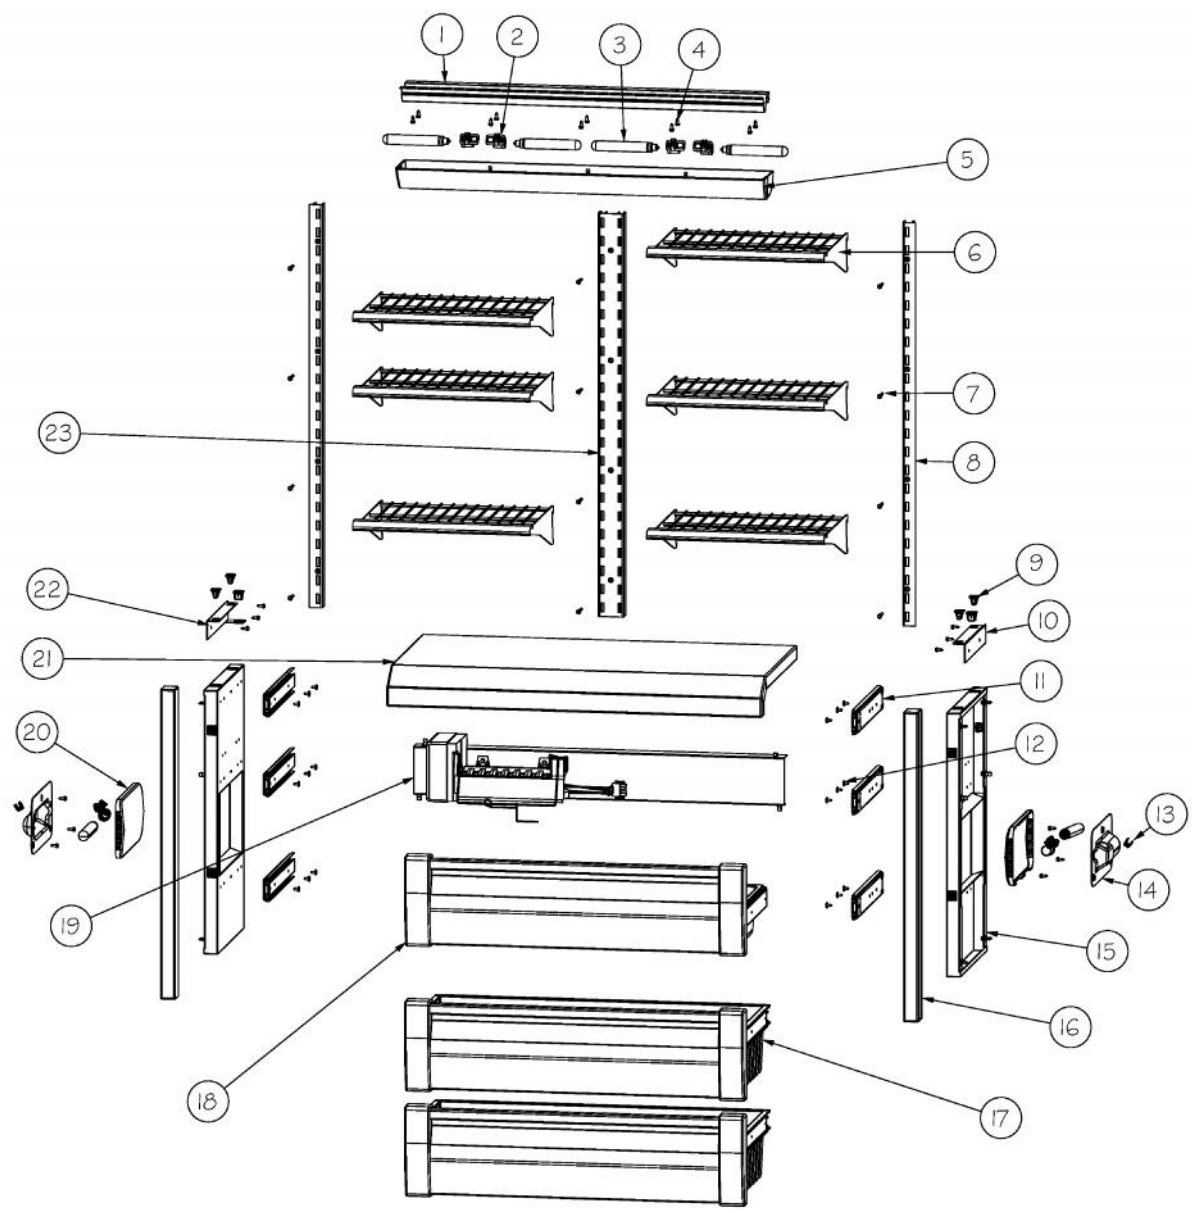

# VIKING VIFB536 Owner's Manual

[Shop genuine replacement parts for VIKING VIFB536](#)

[Find Your VIKING Refrigerator Parts - Select From 341 Models](#)

----- Manual continues below -----

Ref #	Part Number	Qty.	Description
1	L20910705	1	BRACKET LIGHT AR 36
2	PE950125	6	LIGHT SOCKET
3	A3079001	6	LAMP - 40W
4	PD020194	22	SCREW-SM
5	PK930267	1	COVER LIGHT ASM AF AR BM 36
6	PM910411	6	SHELF WIRE AF 36
7	M0238535	12	SCREW-SM
8	PM910282	2	LADDER SIDE
9	PD950013	6	LATCH PANEL ACCESS
10	K20911929	1	BRACKET ICE SHELF R
11	PC080031	6	SLIDE 12 FULL EXTENSION
12	PD020032	18	SRW-8(A)X3/8PH.WFR HD 7/16DIAXNICL
13	B5733302	2	CLIP-GROUND
14	10270203	2	HOUSING-LIGHT V10270203
15	G50911176	2	BRKT SIDE GLIDE MOUNT ASM
16	G50911181	2	TRIM ASM SIDE AF 36 30
17	G50911195	2	DRAWER BASKET ASM AF 36
18	G50911189	1	DRAWER ICE ASM AF 36
19	G50911180	1	MOUNT IM ASM AF 36
20	PK930346	2	COVER LIGHT
21	G50911169	1	SHELF ICE ASM UPPER AF 36
22	K20911928	1	BRACKET ICE SHELF L
23	PM910285	1	LADDER CENTER

Ref #	Part Number	Qty.	Description
1	PF930672	2	LABEL DC COMPRESSOR
2	K20915000	1	CONTROL BOX TOP
3	M0288120	1	NUT-SPEED, VM0288120
4	PD020194	10	SCREW-SM
5	K2098654	1	BRACKET SWITCH POWER
6	PC040010	8	POP RIVET
7	K2099402	1	CONTROL BOX
8	PE970609	1	HARNESS CONTROL BOARD
9	K20910060	1	BRACKET - PC
10	M0104106	1	CLIP-CORD VM0104106
11	PM910325	1	FILM PROTECTIVE
12	M0585506	5	SUPPORT
13	PE970463	1	POWER CONTROL BOARD ASM
14	PE070785	1	HARNESS HIGH VOLT
15	PE970464	1	HARNESS LOW VOLT
16	PE070728	1	BOARD LOW VOLTAGE
17	PD020013	4	TYPE AB NO.6 X 3/8 PH PAN HD. SMS
18	PC040010	2	POP RIVET
19	12064001	2	SUPP-CONT PANEL
20	K20910061	1	CONTROL BOX FRONT
21	PE940213	1	COVER CONTROL PANEL BM 362 LH
22	010495-000	1	OVERLAY SWITCH AF 36
23	M0238846	1	SCREW-SHLDR
24	M0224128	2	SCREW-SM
25	A4554817	2	BUSHING-SNAP VA4554817
26	M0585504	6	SUPPORT
27	A3030361	1	GASKET, RED