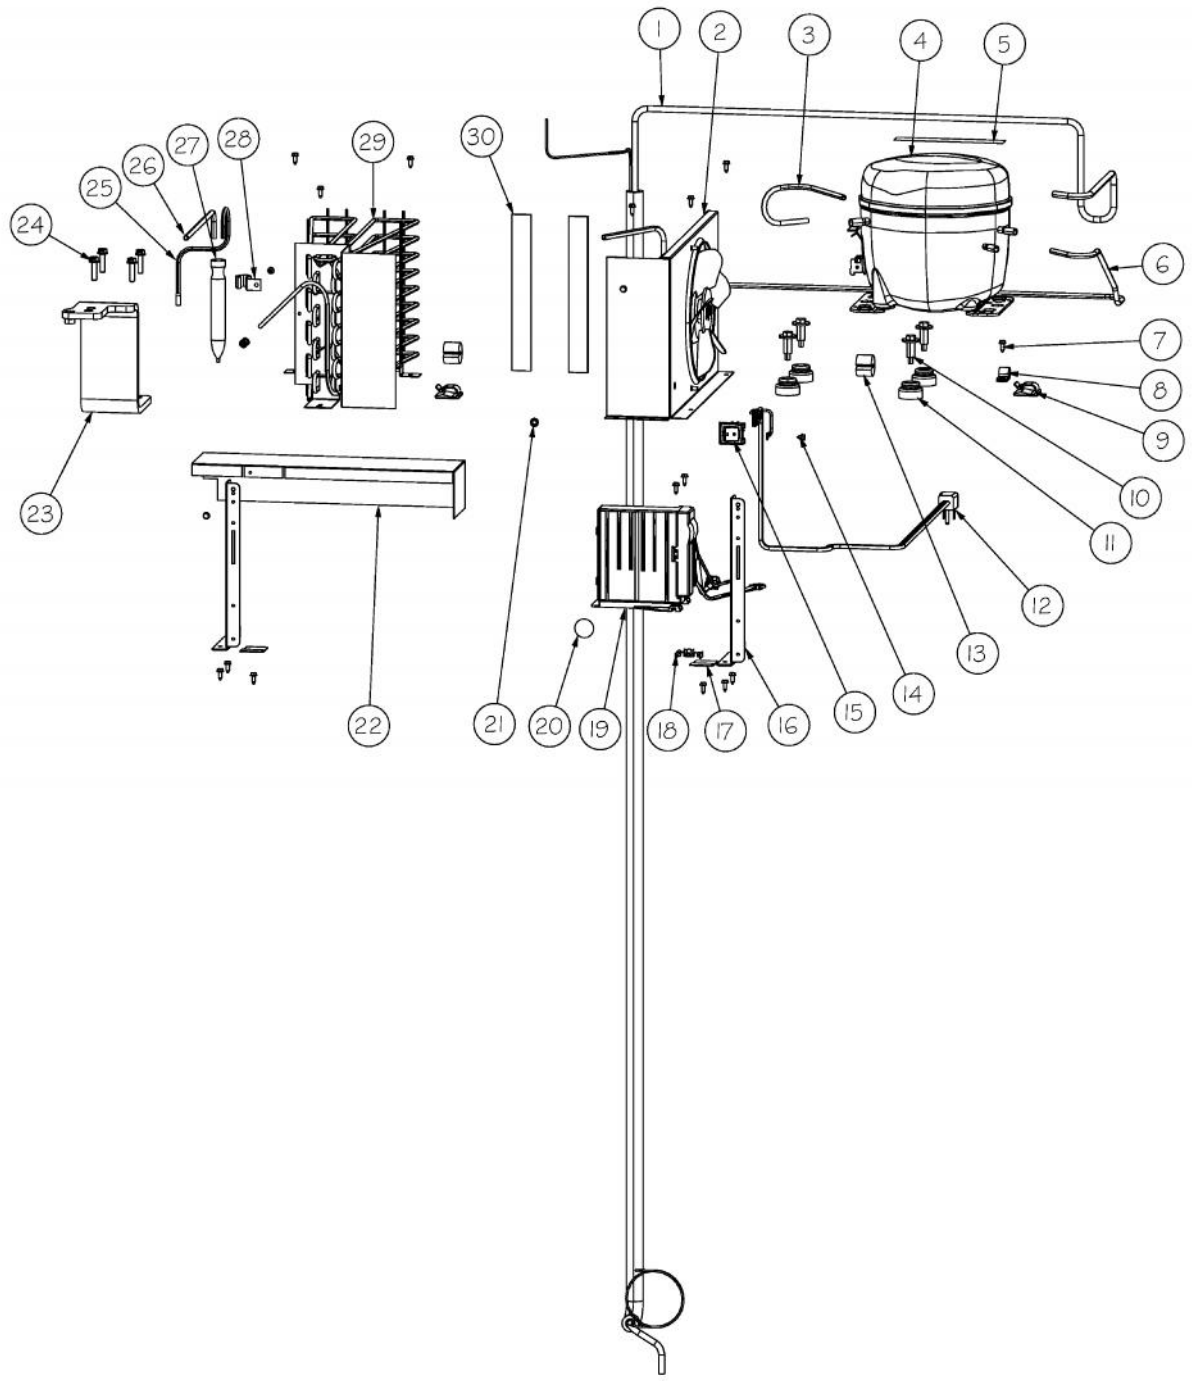

# VIKING VIFB536 Owner's Manual

[Shop genuine replacement parts for VIKING VIFB536](#)

[Find Your VIKING Refrigerator Parts - Select From 341 Models](#)

----- Manual continues below -----

Ref #	Part Number	Qty.	Description
1	L20910705	1	BRACKET LIGHT AR 36
2	PE950125	6	LIGHT SOCKET
3	A3079001	6	LAMP - 40W
4	PD020194	22	SCREW-SM
5	PK930267	1	COVER LIGHT ASM AF AR BM 36
6	PM910411	6	SHELF WIRE AF 36
7	M0238535	12	SCREW-SM
8	PM910282	2	LADDER SIDE
9	PD950013	6	LATCH PANEL ACCESS
10	K20911929	1	BRACKET ICE SHELF R
11	PC080031	6	SLIDE 12 FULL EXTENSION
12	PD020032	18	SRW-8(A)X3/8PH.WFR HD 7/16DIAXNICL
13	B5733302	2	CLIP-GROUND
14	10270203	2	HOUSING-LIGHT V10270203
15	G50911176	2	BRKT SIDE GLIDE MOUNT ASM
16	G50911181	2	TRIM ASM SIDE AF 36 30
17	G50911195	2	DRAWER BASKET ASM AF 36
18	G50911189	1	DRAWER ICE ASM AF 36
19	G50911180	1	MOUNT IM ASM AF 36
20	PK930346	2	COVER LIGHT
21	G50911169	1	SHELF ICE ASM UPPER AF 36
22	K20911928	1	BRACKET ICE SHELF L
23	PM910285	1	LADDER CENTER

Ref #	Part Number	Qty.	Description
1	F2099937	1	TUBE FORMED HT EXCH AF 36
2	G5096494	1	COND. FAN ASSY
3	F2096507	1	TUBE-PROCESS GRN
4	PM010619	1	COMPRESSOR VCC
5	C8982701	1	LABEL-COMP WARN
6	F20910729	1	TUBE DISCHARGE FORMED AF AR 36
7	PD020194	17	SCREW-SM
8	PD030118	1	SCREW - SHLDR
9	M0104102	2	CLIP-CORD RED
10	M0221523	4	SCREW - SHLDR
11	10835901	4	GROMMET RUBBER V10835901
12	10916507	1	TUBE-PROCESS GRN
13	10699601	2	DAMPER-TUBING .8
14	M0211014	1	SCREW-SM
15	PE950149	1	SWITCH POWER
16	K20912569	2	BRACKET GRILLE SUPPORT
17	K2096943	2	PANEL BRACKET
18	M0327801	1	SPLICE TAP
19	002574-000	1	INVERTER COMPRESSOR
20	PF930682	1	LABEL WARNING INVERTER
21	007407-000	2	RING,LOK, .187 DIA
22	K20912361	1	DIVERter AIR HI SIDE 36
23	PC920194	1	HINGE ASSEM UPPER LH
24	000570-000	4	HEX SCREW
25	003325-000	1	TUBE DRIER COND.
26	F2097740	1	TUBE PROCESS
27	PM910381	1	DRIER - HIGH SIDE
28	10547001	1	CLIP-DRIER V10547001
29	PB920171	1	CONDENSER ASM
30	A3189370	2	GASKET-FOAM VA3189370