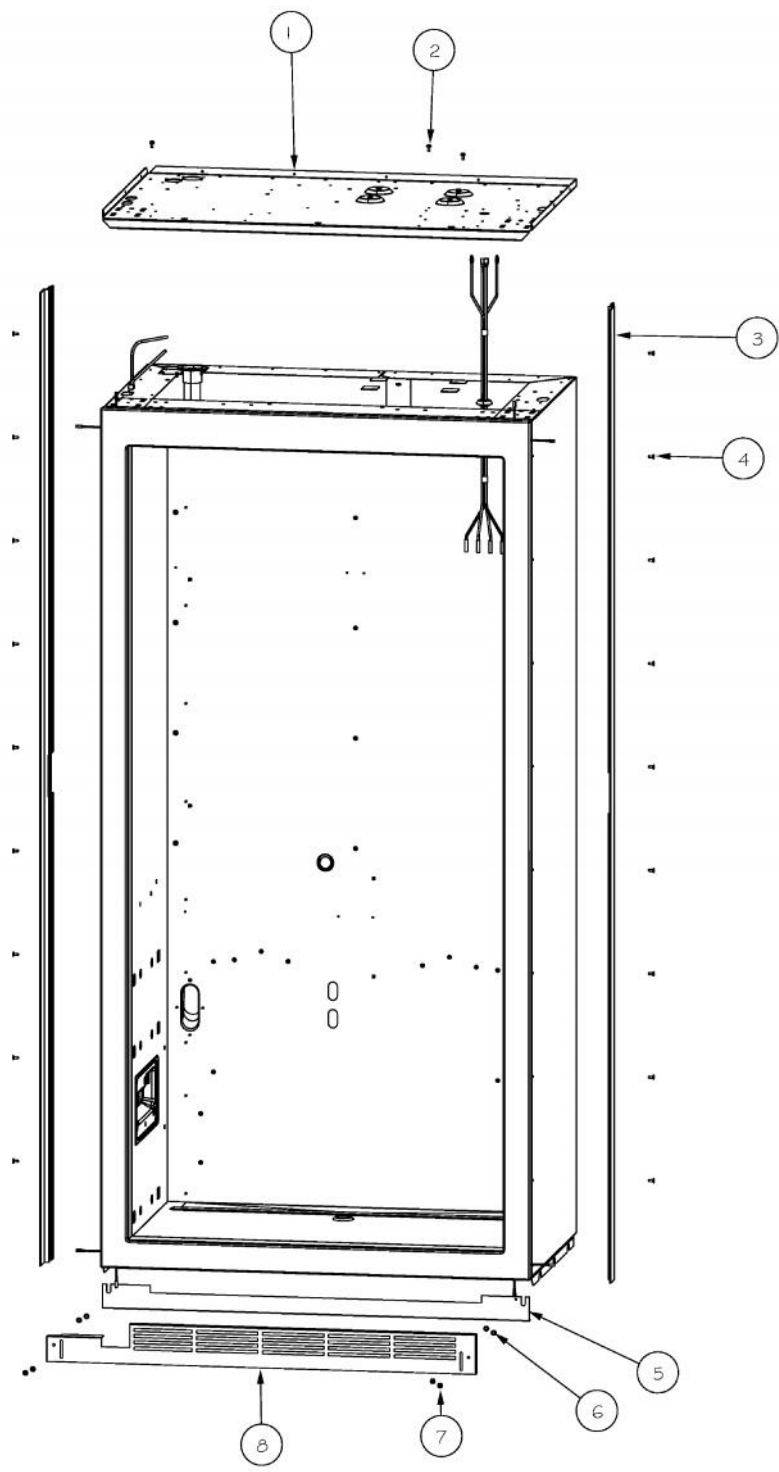

Ref #	Part Number	Qty.	Description
1	K2098345	1	OC TOP AF AR 36
2	PD020010	3	10 X 3/8 GREEN GROUNDING SCREW
3	PK920066	2	SIDE TRIM
4	M0215318	18	SCREW-SM
5	000147-002	1	KICKPLATE, LWR
6	40370P01	4	NYLON FLAT WASHER V40370P01
7	M0210443	4	SCREW-E SM
8	C2099206	1	GRILLE TOE VENTED 36 LH xBKx