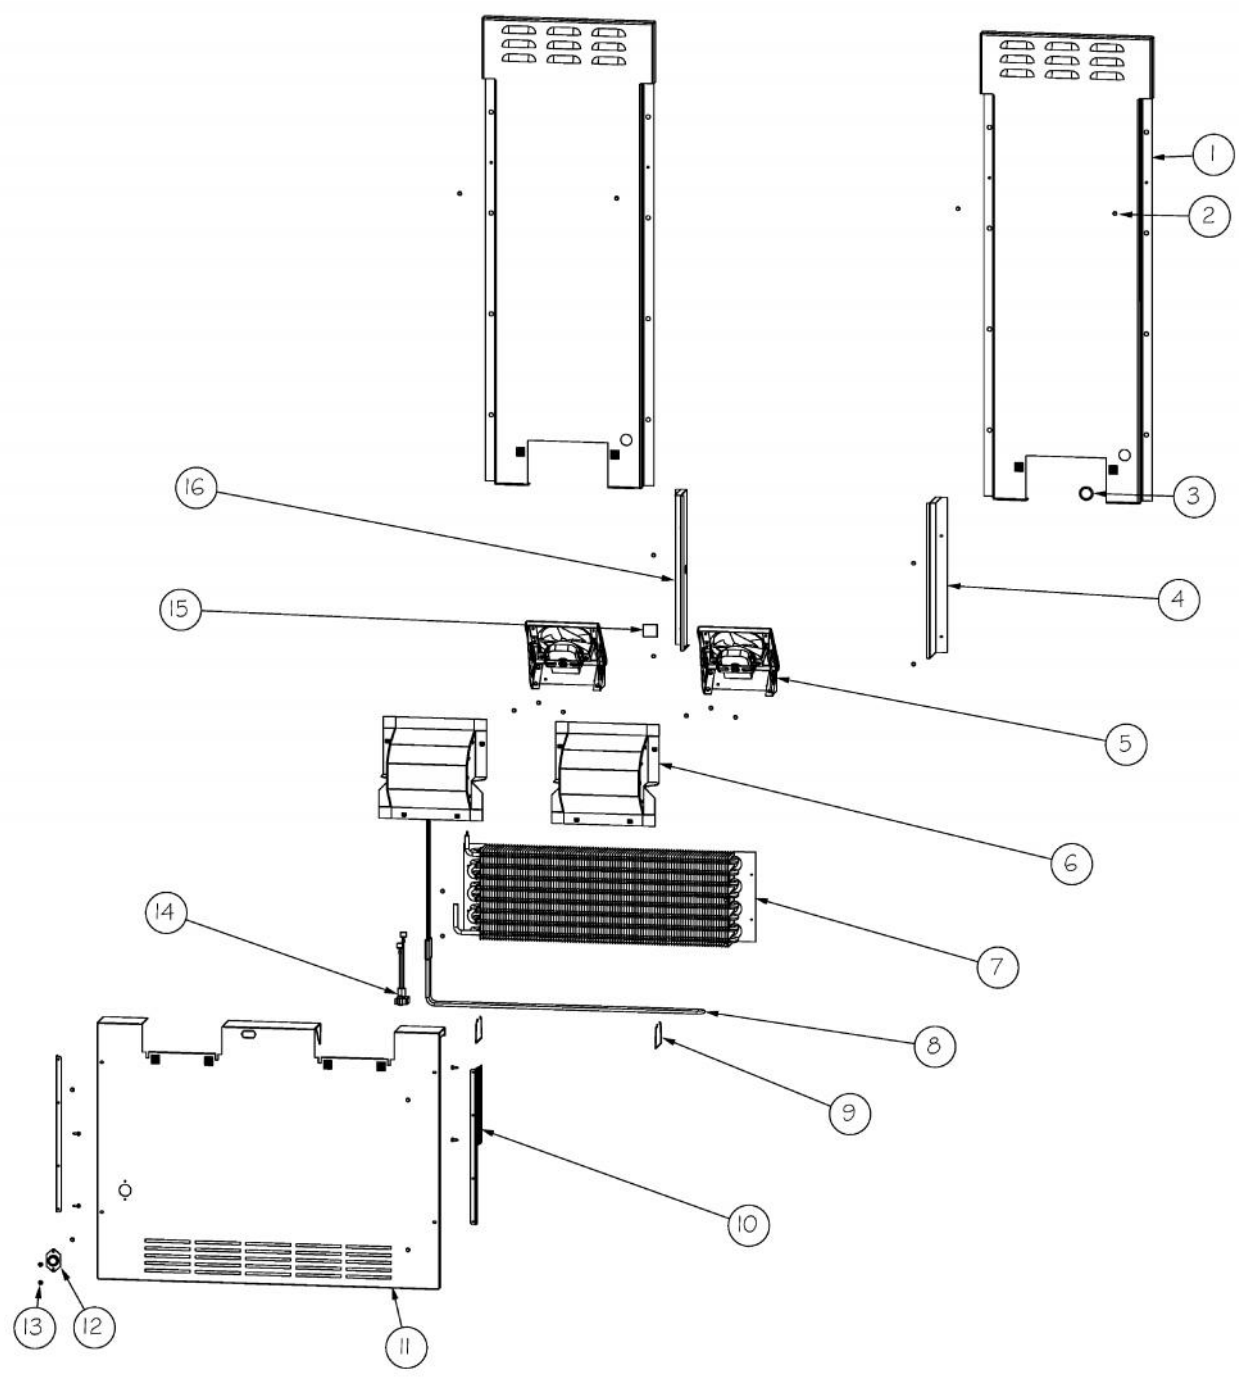

Ref #	Part Number	Qty.	Description
1	G50911183	2	COVER UPPER EVAP ASM AF 36
2	PD020194	24	SCREW-SM
3	PM910477	1	PLUG HOLE PLASTIC 1.00 DIA.
4	L20911339	1	DIVERter AIR RT 36 AF
5	G50912354	2	FAN ASSEMBLY AF 36
6	G50911134	2	COVER ASM FAN EVAP AF 36
7	PM910454	1	EVAPORATOR AF 36
8	PJ910037	1	DEFROST HEATER AF 36
9	PM910468	2	CLIP EVAP HTR 36 30 AF
10	K2096461	2	BRKT-EVAP COVER 12234801
11	G50911182	1	COVER ASM LOWER EVAP AF 36
12	C8983701	1	THERMISTOR
13	M0211014	2	SCREW-SM
14	PB910259	1	THERMOSTAT DEFROST TERMINATOR
15	M0104102	1	CLIP-CORD RED
16	L20911338	1	DIVERter AIR LFT 36 AF