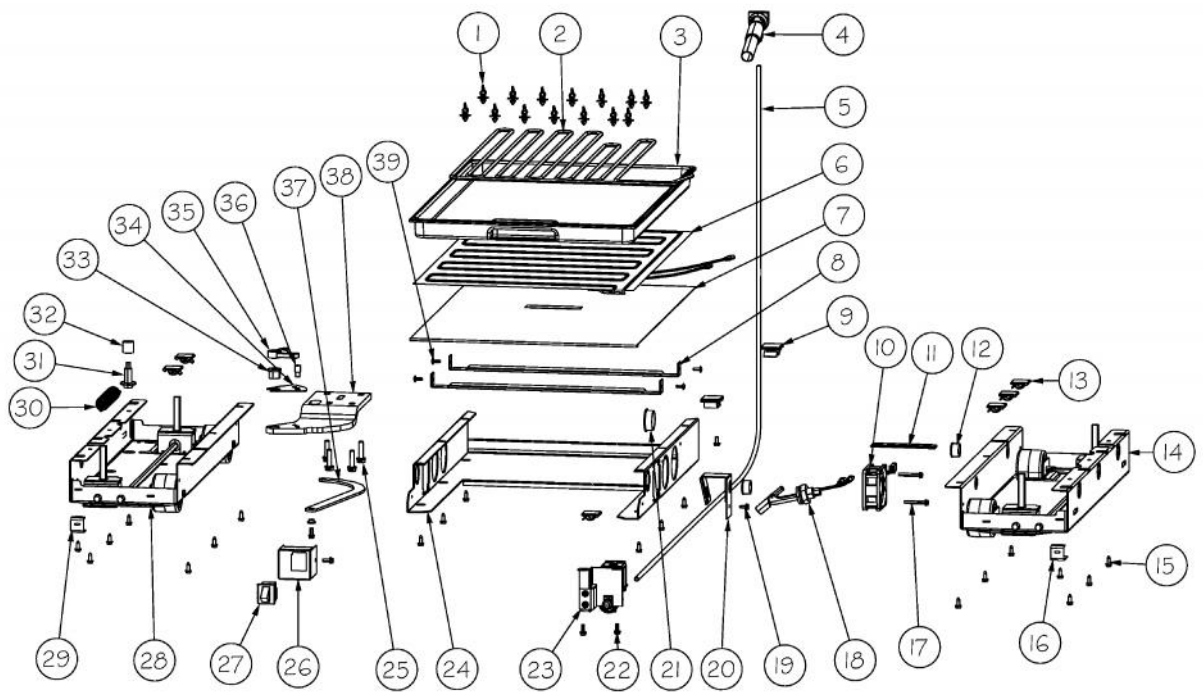

Ref #	Part Number	Qty.	Description
1	PD030146	14	STAND OFF LOCK CLIP
2	F20915696	1	SERPENTINE CONDENSER DRAIN
3	PK930348	1	PAN DRAIN
4	10276601	1	ELBOW-FILLER TUBE
5	PB020304	1	PLASTIC TUBING-IM WATERLINE NON DISP (SXS & AF)
6	PE070707	1	PAN HEATER
7	L20914124WH	1	TRAY PAN HEATER
8	K20911831	2	BRACKET CONDENSATE SUPPORT
9	M0104102	2	CLIP-CORD RED
10	000731-000	1	AXIAL FAN
11	PF930654	1	LABEL CONDENSATE FAN SERVICE
12	A4554806	2	BUSHING-SNAP VA4554806
13	M0104106	6	CLIP-CORD VM0104106
14	PM910398	1	LEVELER ASSEMBLY - R
15	PD020194	20	SCREW-SM
16	K2098044	1	BRKT GRILLE SUPPORT
17	PD020274	2	SCR SLTD HEX WSHR HD 8X1.250 BT
18	PE050248	1	FLOAT SWITCH HORIZONTAL
19	M0253916	1	SCREW-TF
20	B20915627	1	BRACKET HORIZ FLOAT SWITCH
21	A4554817	1	BUSHING-SNAP VA4554817
22	M0220417	4	SCREW-TC
23	G32913789	1	BRKT & VALVE H20 SNGL ASM
24	K20915952	1	SHIELD BOTTOM DRAIN
25	000570-000	4	HEX SCREW
26	002668-000	1	SWITCH,GRILLE,MT,LH
27	PE950146	1	SWITCH SPDT BLACK
28	PM910399	1	LEVELER MODULE L
29	K2098096	1	BRKT GRILLE SUPPORT
30	PC910015	1	SPRING EXTENSION
31	M0221523	1	SCREW - SHLDR
32	PD940107	1	ROUND SPRING SPACER
33	PD940090	1	BUSHING - WC DOOR LEVEL
34	PC920144	1	PLATE - WC DOOR SHIM
35	PD940091	1	BUSHING - DOOR STOP
36	PC920145	1	PIN - DOOR STOP
37	PC920149	1	BAR-WC BOT HINGE LH
38	PC920214	1	HINGE PLATE SXS LL
39	PC040010	4	POP RIVET