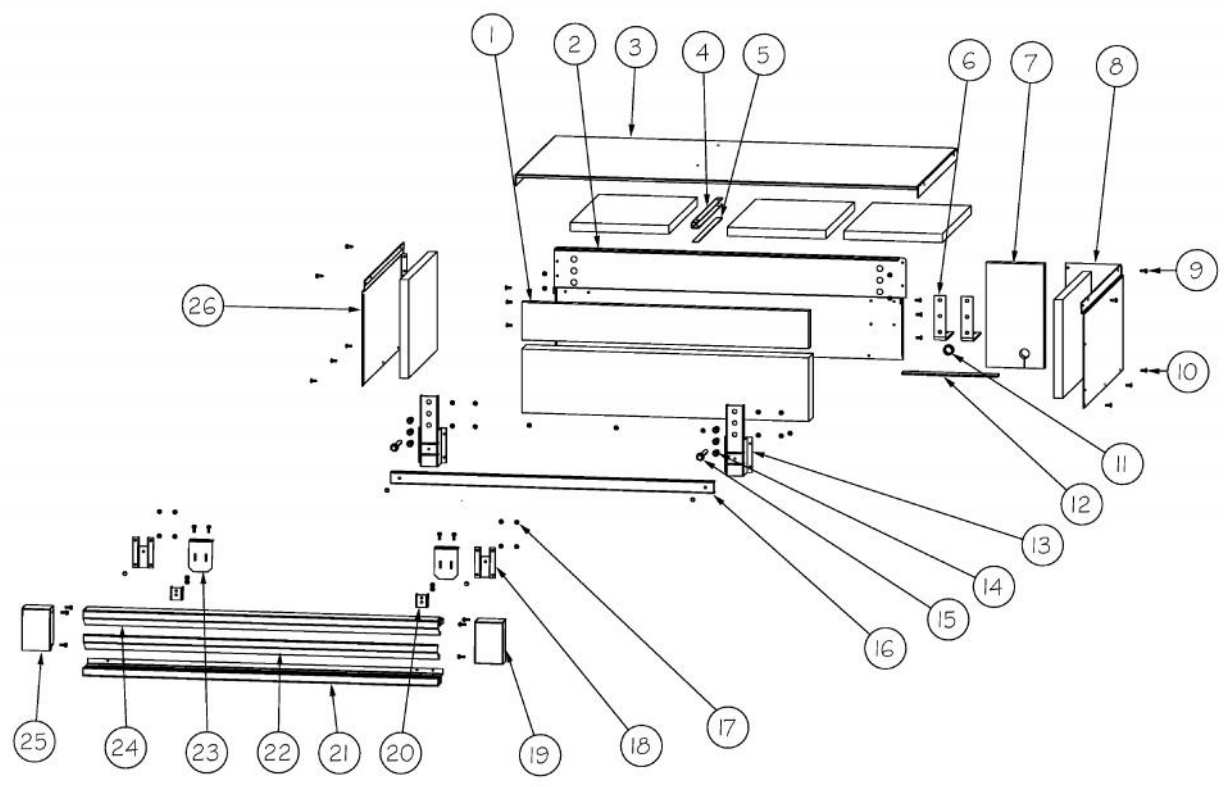

Ref #	Part Number	Qty.	Description
1	PB070358	1	INSULATION MC COVER
2	K2099933	1	MC BACK 36
3	K2099931	1	MC TOP 36
4	K2099455	1	SUPPORT MC Z
5	G5099929	1	MC COVER COMPLETE ASM
6	PK910089	2	BRACKET, ANTI - TIP
7	PB970171	1	MC INSULATION - BACK SIDE
8	K2099459	1	MC SIDE R
9	PD020194	34	SCREW-SM
10	PC040010	28	POP RIVET
11	A4554806	1	BUSHING-SNAP VA4554806
12	PF930523	2	GRILL BLADE LABEL (REFRIGERATOR)
13	K20915675	2	BRACKET PSM
14	PD040157	4	BEARING SLEEVE
15	PD020233	2	SCR LAG 5/16-9 GX 5/16X7/16 WAF IHXW 3 S ZN
16	K20915902	1	CROSSMEMBER PSM 36
17	M0220417	22	SCREW-TC
18	PK050004	2	BRACKET GRILLE
19	B20916336	2	ENDCAP GRILLE PROI N
20	B2096961	1	BRACKET-LOUVER
21	B20916317	1	LOUVER, GRL, LWR, AR AF 36 PROI
22	B20916316	1	LOUVER GRILLE MID 36 PROI
23	K20916342	1	BRACKET GRILLE
24	B20916315	1	LOUVER GRILLE TOP 36 PROI
29	K2099460	1	MC SIDE L