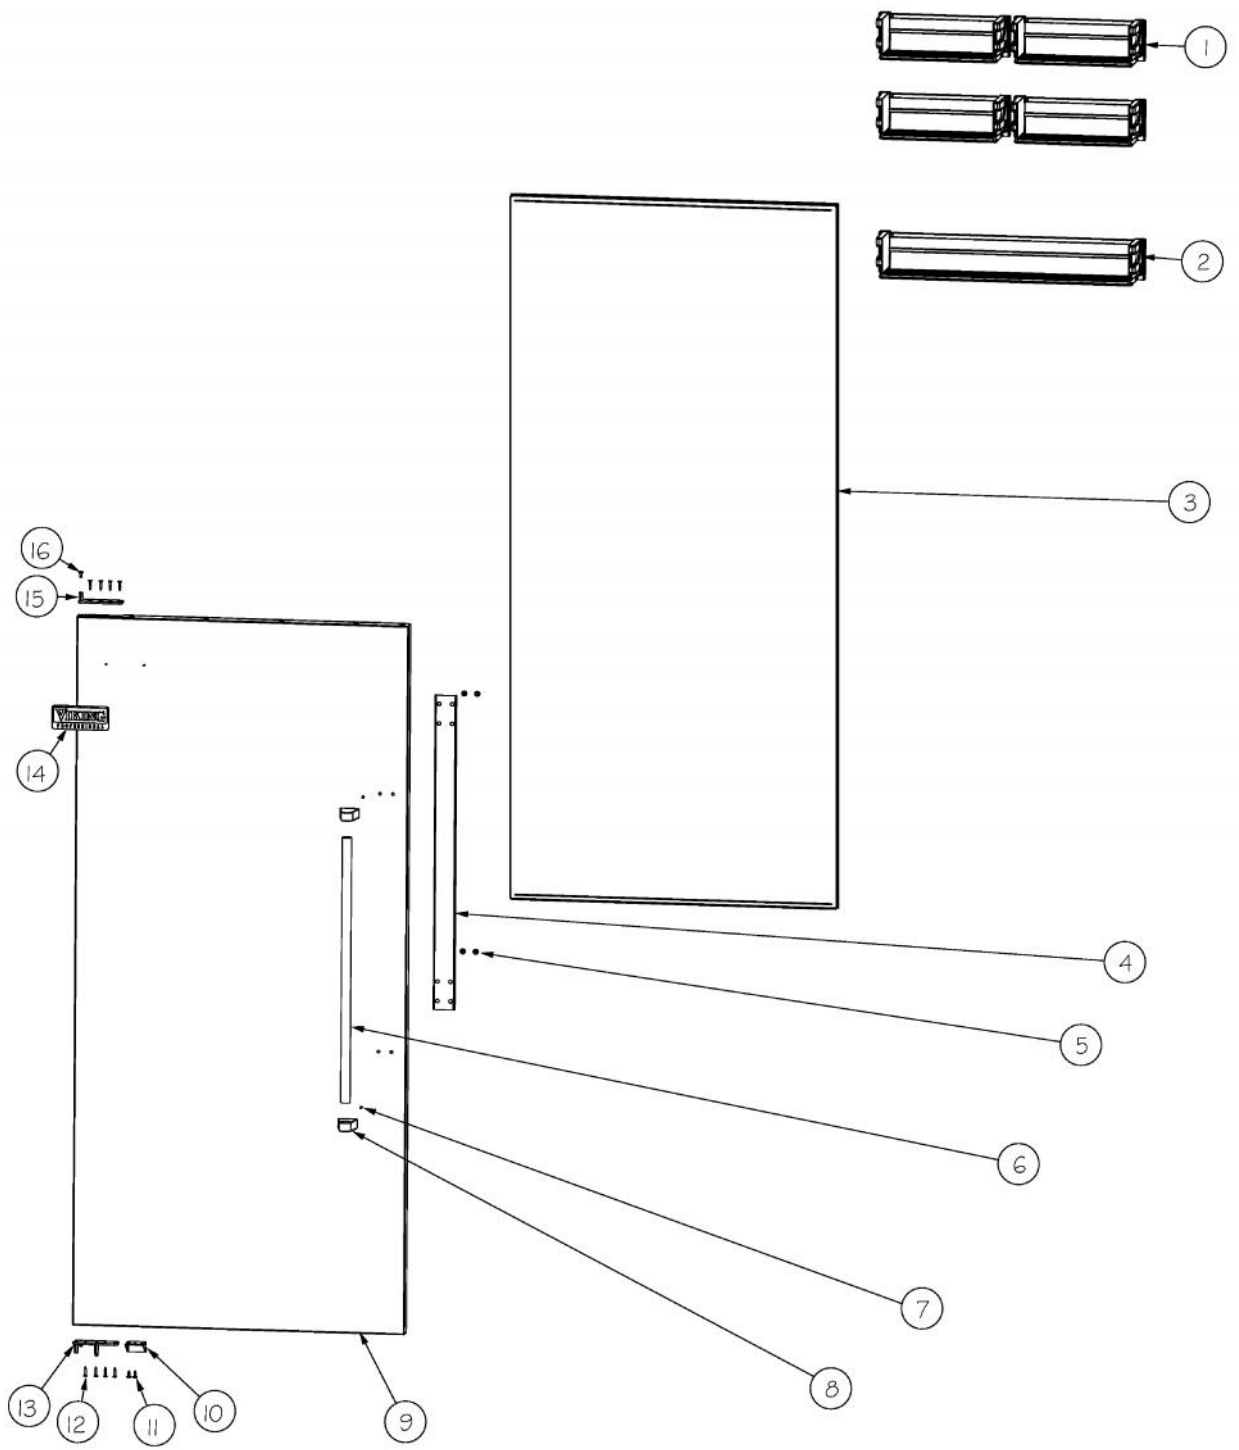

Ref #	Part Number	Qty.	Description
1	PB070358	1	INSULATION MC COVER
2	K2099933	1	MC BACK 36
3	K2099931	1	MC TOP 36
4	K2099455	1	SUPPORT MC Z
5	G5099929	1	MC COVER COMPLETE ASM
6	PK910089	2	BRACKET, ANTI - TIP
7	PB970171	1	MC INSULATION - BACK SIDE
8	K2099459	1	MC SIDE R
9	PD020194	34	SCREW-SM
10	PC040010	28	POP RIVET
11	A4554806	1	BUSHING-SNAP VA4554806
12	PF930523	2	GRILL BLADE LABEL (REFRIGERATOR)
13	K20915675	2	BRACKET PSM
14	PD040157	4	BEARING SLEEVE
15	PD020233	2	SCR LAG 5/16-9 GX 5/16X7/16 WAF IHXW 3 S ZN
16	K20915902	1	CROSSMEMBER PSM 36
17	M0220417	22	SCREW-TC
18	PK050004	2	BRACKET GRILLE
19	B20916336	2	ENDCAP GRILLE PROI N
20	B2096961	1	BRACKET-LOUVER
21	B20916317	1	LOUVER, GRL, LWR, AR AF 36 PROI
22	B20916316	1	LOUVER GRILLE MID 36 PROI
23	K20916342	1	BRACKET GRILLE
24	B20916315	1	LOUVER GRILLE TOP 36 PROI
29	K2099460	1	MC SIDE L