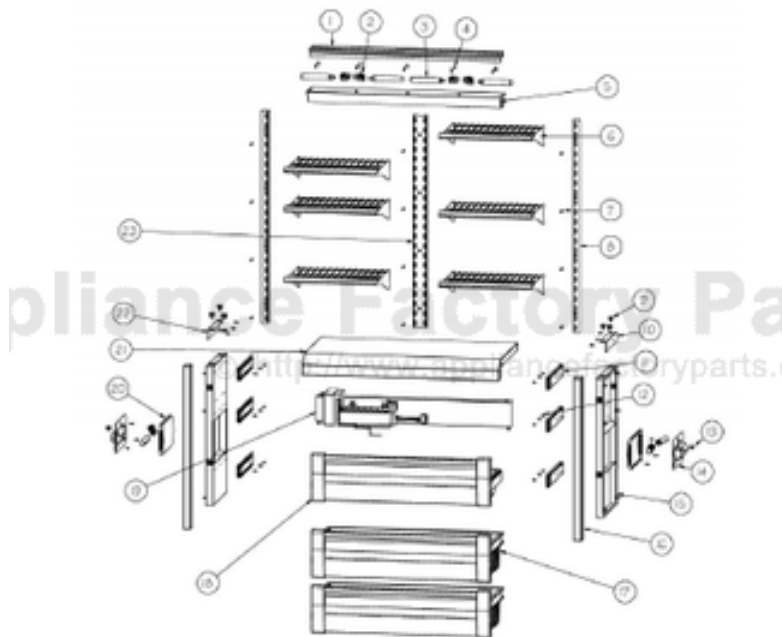

# VIKING VIFB536 Owner's Manual

[Shop genuine replacement parts for VIKING VIFB536](#)

[Find Your VIKING Refrigerator Parts - Select From 341 Models](#)

----- Manual continues below -----

Ref #	Part Number	Qty.	Description
1	L20910705	1	BRACKET LIGHT AR 36
2	PE950125	6	LIGHT SOCKET
3	A3079001	6	LAMP - 40W
4	PD020194	22	SCREW-SM
5	PK930267	1	COVER LIGHT ASM AF AR BM 36
6	PM910411	6	SHELF WIRE AF 36
7	M0238535	12	SCREW-SM
8	PM910282	2	LADDER SIDE
9	PD950013	6	LATCH PANEL ACCESS
10	K20911929	1	BRACKET ICE SHELF R
11	PC080031	6	SLIDE 12 FULL EXTENSION
12	PD020032	18	SRW-8(A)X3/8PH.WFR HD 7/16DIAXNICL
13	B5733302	2	CLIP-GROUND
14	10270203	2	HOUSING-LIGHT V10270203
15	G50911176	2	BRKT SIDE GLIDE MOUNT ASM
16	G50911181	2	TRIM ASM SIDE AF 36 30
17	G50911195	2	DRAWER BASKET ASM AF 36
18	G50911189	1	DRAWER ICE ASM AF 36
19	G50911180	1	MOUNT IM ASM AF 36
20	PK930346	2	COVER LIGHT
21	G50911169	1	SHELF ICE ASM UPPER AF 36
22	K20911928	1	BRACKET ICE SHELF L
23	PM910285	1	LADDER CENTER

Ref #	Part Number	Qty.	Description
1	PF930672	2	LABEL DC COMPRESSOR
2	K20915000	1	CONTROL BOX TOP
3	M0288120	1	NUT-SPEED, VM0288120
4	PD020194	10	SCREW-SM
5	K2098654	1	BRACKET SWITCH POWER
6	PC040010	8	POP RIVET
7	K2099402	1	CONTROL BOX
8	PE970609	1	HARNESS CONTROL BOARD
9	K20910060	1	BRACKET - PC
10	M0104106	1	CLIP-CORD VM0104106
11	PM910325	1	FILM PROTECTIVE
12	M0585506	5	SUPPORT
13	PE970463	1	POWER CONTROL BOARD ASM
14	PE070785	1	HARNESS HIGH VOLT
15	PE970464	1	HARNESS LOW VOLT
16	PE070728	1	BOARD LOW VOLTAGE
17	PD020013	4	TYPE AB NO.6 X 3/8 PH PAN HD. SMS
18	PC040010	2	POP RIVET
19	12064001	2	SUPP-CONT PANEL
20	K20910061	1	CONTROL BOX FRONT
21	PE940213	1	COVER CONTROL PANEL BM 362 LH
22	010495-000	1	OVERLAY SWITCH AF 36
23	M0238846	1	SCREW-SHLDR
24	M0224128	2	SCREW-SM
25	A4554817	2	BUSHING-SNAP VA4554817
26	M0585504	6	SUPPORT
27	A3030361	1	GASKET, RED