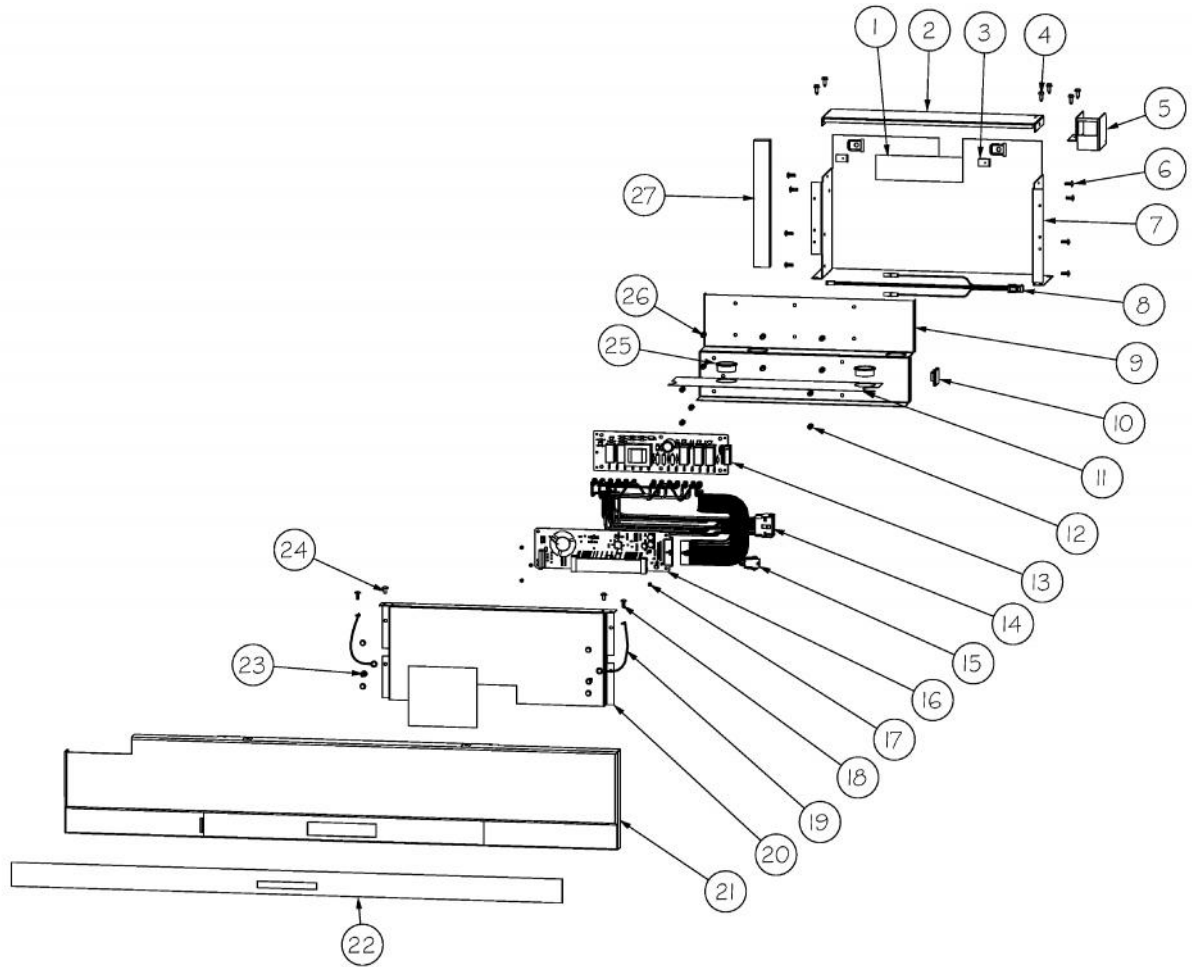

# VIKING VIFB536 Owner's Manual

[Shop genuine replacement parts for VIKING VIFB536](#)

[Find Your VIKING Refrigerator Parts - Select From 341 Models](#)

----- Manual continues below -----

Ref #	Part Number	Qty.	Description
1	L20910705	1	BRACKET LIGHT AR 36
2	PE950125	6	LIGHT SOCKET
3	A3079001	6	LAMP - 40W
4	PD020194	22	SCREW-SM
5	PK930267	1	COVER LIGHT ASM AF AR BM 36
6	PM910411	6	SHELF WIRE AF 36
7	M0238535	12	SCREW-SM
8	PM910282	2	LADDER SIDE
9	PD950013	6	LATCH PANEL ACCESS
10	K20911929	1	BRACKET ICE SHELF R
11	PC080031	6	SLIDE 12 FULL EXTENSION
12	PD020032	18	SRW-8(A)X3/8PH.WFR HD 7/16DIAXNICL
13	B5733302	2	CLIP-GROUND
14	10270203	2	HOUSING-LIGHT V10270203
15	G50911176	2	BRKT SIDE GLIDE MOUNT ASM
16	G50911181	2	TRIM ASM SIDE AF 36 30
17	G50911195	2	DRAWER BASKET ASM AF 36
18	G50911189	1	DRAWER ICE ASM AF 36
19	G50911180	1	MOUNT IM ASM AF 36
20	PK930346	2	COVER LIGHT
21	G50911169	1	SHELF ICE ASM UPPER AF 36
22	K20911928	1	BRACKET ICE SHELF L
23	PM910285	1	LADDER CENTER

Ref #	Part Number	Qty.	Description
1	F2099937	1	TUBE FORMED HT EXCH AF 36
2	G5096494	1	COND. FAN ASSY
3	F2096507	1	TUBE-PROCESS GRN
4	PM010619	1	COMPRESSOR VCC
5	C8982701	1	LABEL-COMP WARN
6	F20910729	1	TUBE DISCHARGE FORMED AF AR 36
7	PD020194	17	SCREW-SM
8	PD030118	1	SCREW - SHLDR
9	M0104102	2	CLIP-CORD RED
10	M0221523	4	SCREW - SHLDR
11	10835901	4	GROMMET RUBBER V10835901
12	10916507	1	TUBE-PROCESS GRN
13	10699601	2	DAMPER-TUBING .8
14	M0211014	1	SCREW-SM
15	PE950149	1	SWITCH POWER
16	K20912569	2	BRACKET GRILLE SUPPORT
17	K2096943	2	PANEL BRACKET
18	M0327801	1	SPLICE TAP
19	002574-000	1	INVERTER COMPRESSOR
20	PF930682	1	LABEL WARNING INVERTER
21	007407-000	2	RING,LOK, .187 DIA
22	K20912361	1	DIVERter AIR HI SIDE 36
23	PC920194	1	HINGE ASSEM UPPER LH
24	000570-000	4	HEX SCREW
25	003325-000	1	TUBE DRIER COND.
26	F2097740	1	TUBE PROCESS
27	PM910381	1	DRIER - HIGH SIDE
28	10547001	1	CLIP-DRIER V10547001
29	PB920171	1	CONDENSER ASM
30	A3189370	2	GASKET-FOAM VA3189370