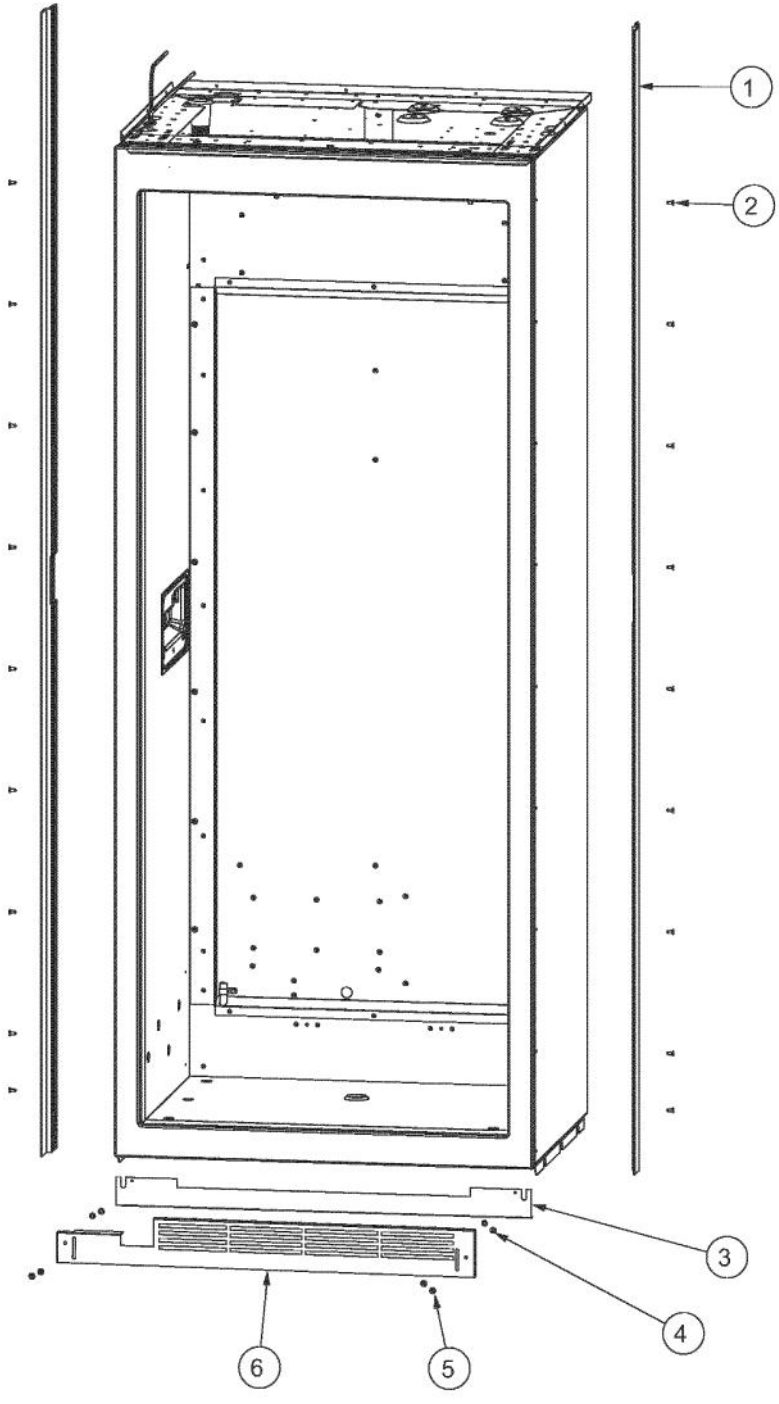

Ref #	Part Number	Qty.	Description
1	PK930006	2	SPACER - SS DES
2	M0215318	18	SCREW-SM
3	000206-002	1	KICKPLATE, LWR
4	40370P01	4	NYLON FLAT WASHER V40370P01
5	M0210443	4	SCREW-E SM
6	C20910752BK	1	GRILLE TOE VENTED 30 LH
6	C90910758BK	1	GRILLE TOE VENTED 30 R XBKX
NI	G50915030	1	GRILLE TOE ASM AF AR 30 L BEFORE 1/28/2010
NI	015809-000	1	GRILLE, TOE, ASM, 30 AF, AR, L USED BETWEEN 1/28/10 - 3/11/14
NI	047906-000	1	GRILLE, TOE, ASM, 30 AF, AR L AFTER 3/11/14
NI	G50915029	1	GRILLE TOE ASM AF AR 30 R BEFORE 1/28/10
NI	015807-000	1	GRILLE, TOE, ASM, 30 AF, AR, R USED BETWEEN 1/28/10 - 3/11/14
NI	047901-000	1	GRILLE, TOE, ASM, 30 AF, AR R AFTER 3/11/14