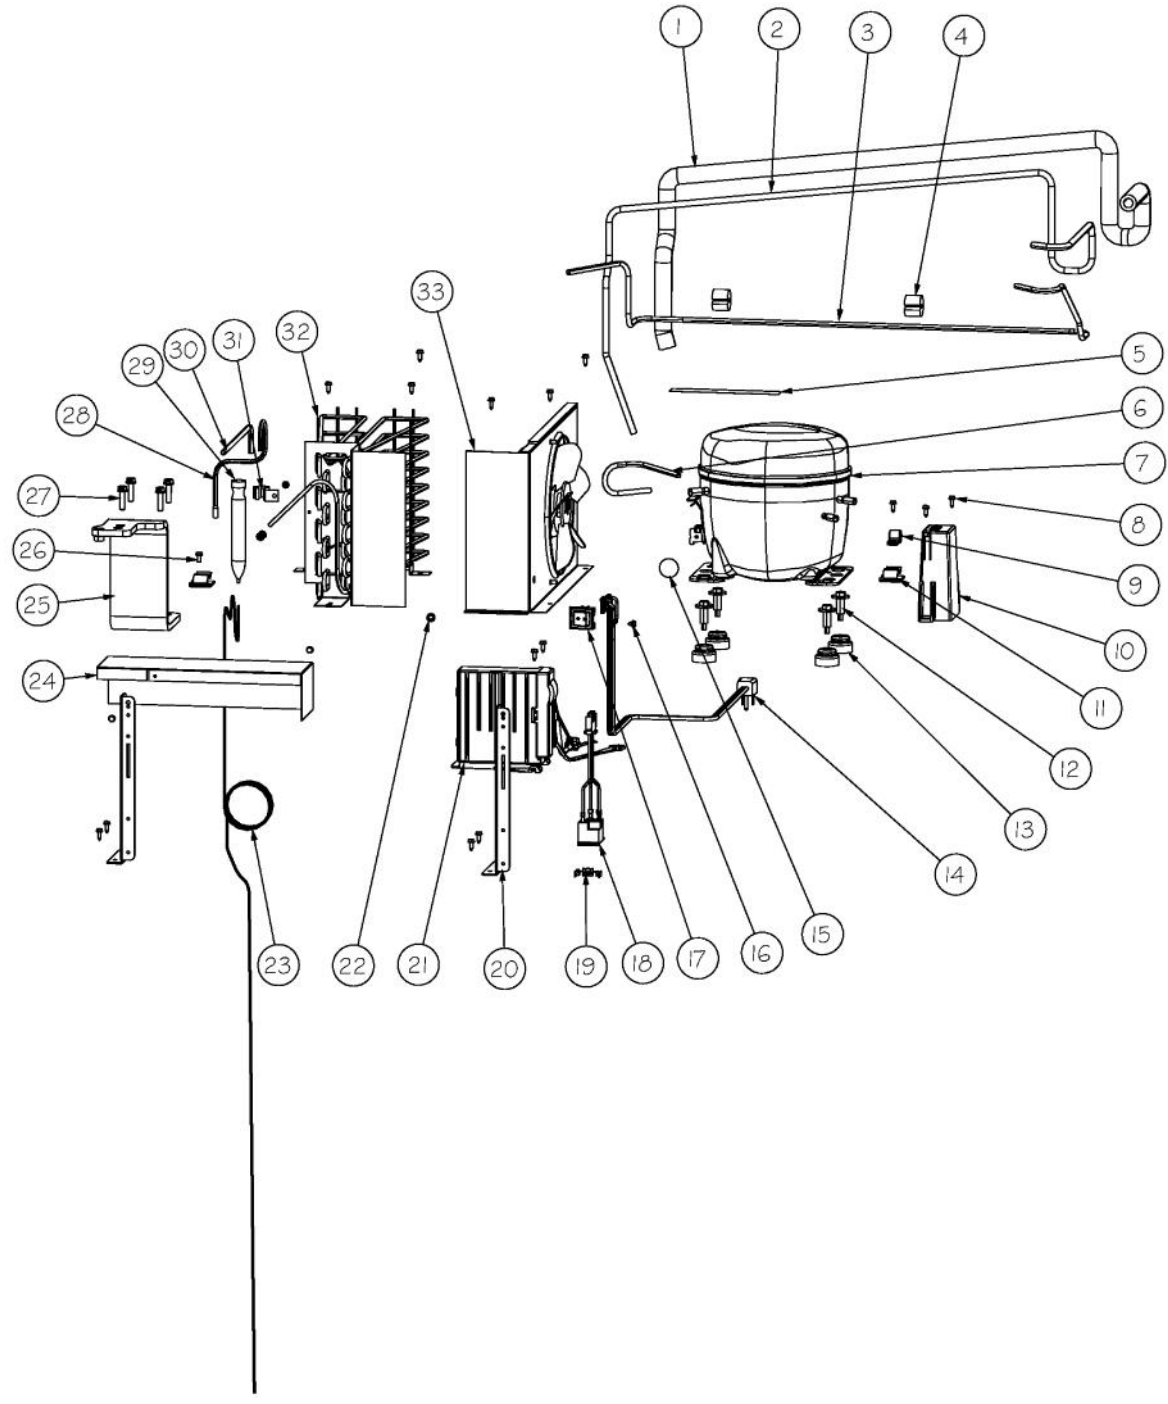

Ref #	Part Number	Qty.	Description
1	PB970187	1	INSULATION TUBING 57.500
2	F20911126	1	TUBE SUCTION AR 30
3	F20910729	1	TUBE DISCHARGE FORMED AF AR 36
4	10699601	2	DAMPER-TUBING .8
5	C8982701	1	LABEL-COMP WARN
6	F2096507	1	TUBE-PROCESS GRN
7	PM010620	1	COMPRESSOR VCC
8	PD020194	18	SCREW-SM
9	PD030118	1	SCREW - SHLDR
10	PE970608	1	POWER SUPPLY 24 VDC 15 W
11	M0104102	2	CLIP-CORD RED
12	M0221523	4	SCREW - SHLDR
13	10835901	4	GROMMET RUBBER V10835901
14	10916507	1	TUBE-PROCESS GRN
15	PF930682	1	LABEL WARNING INVERTER
16	M0211014	1	SCREW-SM
17	PE950149	1	SWITCH POWER
18	G50915958	1	ASM AR SABBATH MODE RELAY
19	M0327801	1	SPLICE TAP
20	K20912569	2	BRACKET GRILLE SUPPORT
21	002574-000	1	INVERTER COMPRESSOR
22	007407-000	2	RING,LOK, .187 DIA
23	F20912567	1	TUBE CAPILLARY FORMED
24	K20912570	1	DIVERTER AIR HI SIDE 30
25	PC920194	1	HINGE ASSEM UPPER LH
26	PD020010	1	10 X 3/8 GREEN GROUNDING SCREW
27	000570-000	1	HEX SCREW
28	003325-000	1	TUBE DRIER COND.
29	PM910381	1	DRIER - HIGH SIDE
30	F2097740	1	TUBE PROCESS
31	10547001	1	CLIP-DRIER V10547001
32	PB920171	1	CONDENSER ASM
33	G5096494	1	COND. FAN ASSY