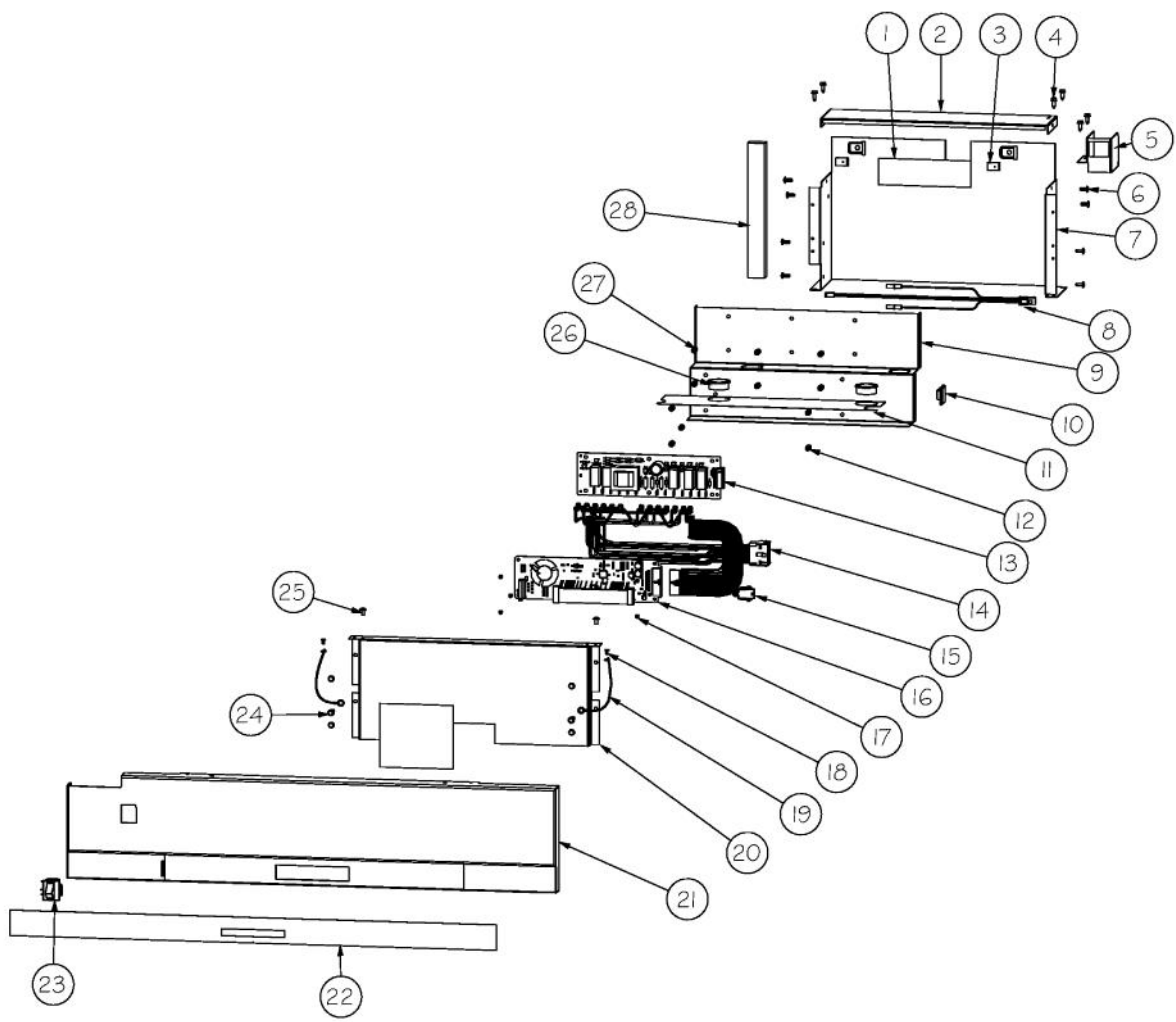

Ref #	Part Number	Qty.	Description
1	PF930672	2	LABEL DC COMPRESSOR
2	K20915000	1	CONTROL BOX TOP
3	M0288120	2	NUT-SPEED, VM0288120
4	PD020194	10	SCREW-SM
5	K2098654	1	BRACKET SWITCH POWER
6	PC040010	8	POP RIVET
7	K2099402	1	CONTROL BOX
8	PE970609	1	HARNESS CONTROL BOARD
9	K20910060	1	BRACKET - PC
10	M0104106	1	CLIP-CORD VM0104106
11	PM910325	1	FILM PROTECTIVE
12	M0585506	5	SUPPORT
13	PE970463	1	POWER CONTROL BOARD
14	PE070785	1	HARNESS HIGH VOLT
15	PE970464	1	HARNESS LOW VOLT
16	PE070728	1	BOARD LOW VOLTAGE
17	PD020013	4	TYPE AB NO.6 X 3/8 PH PAN HD. SMS
18	PC040010	2	POP RIVET
19	12064001	2	SUPP-CONT PANEL
20	K20910061	1	CONTROL BOX FRONT
21	PK030457	1	PANEL CONTROL AR 30 L
22	010509-000	1	OVERLAY SWITCH AR 30
23	PE950122	1	SWITCH
24	M0238846	2	SCREW-SHLDR
25	M0224128	2	SCREW-SM
26	A4554817	2	BUSHING-SNAP VA4554817
27	M0585504	6	SUPPORT
28	A3030361	1	GASKET, RED