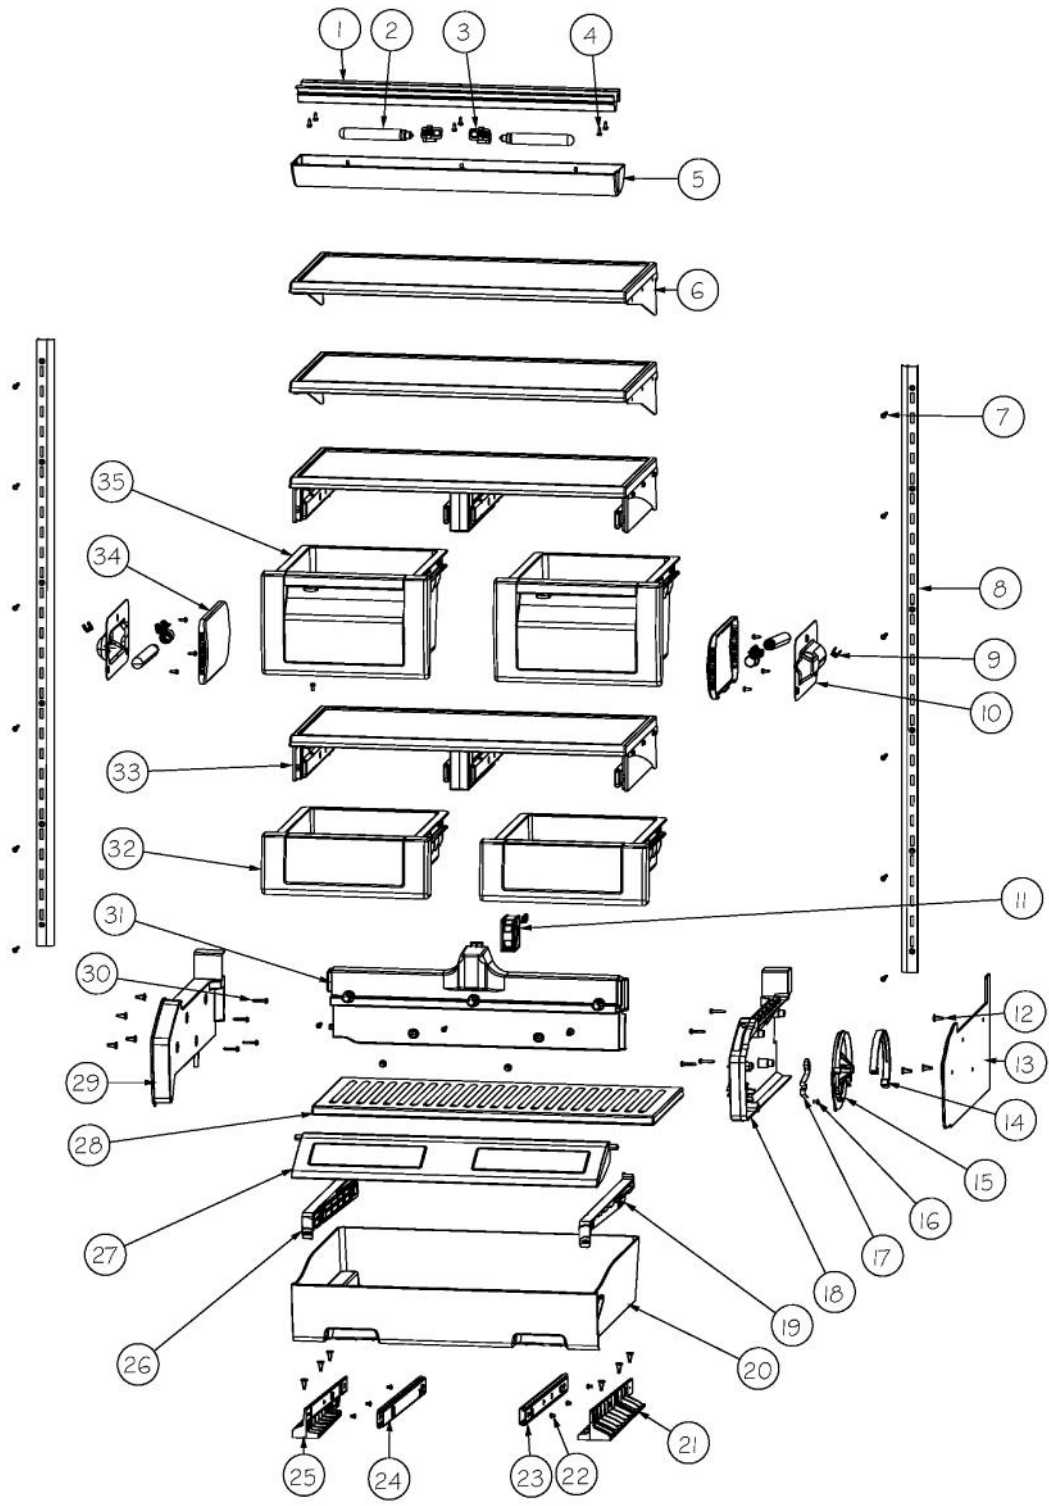

Ref #	Part Number	Qty.	Description
1	L2099492	1	BRACKET LIGHT SXS 48 FF
2	A3079001	4	LAMP - 40W
3	PE950125	4	LIGHT SOCKET
4	PD020195	14	SCR 8-18 X 5/8
5	PK930268	1	COVER LIGHT ASM AF AR 30 SXS 48 FF
6	PM010529	2	SHELF ASM GLASS 30 AR 48 FF
7	M0238535	12	SCREW-SM
8	PM910280	2	LADDER SIDE AF 30 36
9	B5733302	2	CLIP-GROUND
10	10270203	2	HOUSING-LIGHT V10270203
11	000730-000	1	MEAT SAVOR FAN - 3.8 W
NI	020822-000	1	FAN RESISTOR KIT BEFORE SERIALNo. 110409R00010197
12	M0581001	16	GROMMET-SCREW
13	PK930283	1	DUCT MEATSAVOR SPACER
14	PK930172	1	COVER CONTROL MEAT SAVOR
15	PK930168	1	DIAL CONTROL MEAT SAVOR
16	M0224128	1	SCREW-SM
17	PM910334	1	ROLLER TENSION
18	PK930169	1	DUCT MEAT SAVOR SXS 42/48 R
19	PK930175	1	SUPPORT DRAWER MEAT SAVOR SXS 42/48 R
20	PK930309	1	DRAWER MEAT SAVOR AR 30 SXS 48
21	PK930173	1	SUPPORT SLIDE MEAT SAVOR SXS 42/48 R
22	PD920162	6	SCR 8-16 PLASTITE PNP 1/4 S
23	PM910287	1	SLIDE MEAT SAVOR R
24	PM910288	1	SLIDE MEAT SAVOR L
25	PK930174	1	SUPPORT SLIDE MEAT SAVOR SXS 42/48 L
26	PK930176	1	SUPPORT DRAWER MEAT SAVOR 42/48 L
27	020100-000	1	DOOR MEATSAVOR ASM AR 30 SXS 48
28	PK930308	1	SHELF MEAT SAVOR AR 30 SXS 48
29	PK930284	1	DUCT MEATSAVOR LEFT
30	M0211021	11	SCREW-SM
31	PK930307	1	DUCT MEAT SAVOR AR 30 SXS 48
32	G32911938	2	DRAWER DELI ASM SXS AR 30
33	G50911937	2	SHELF ASM
34	PK930346	2	COVER LIGHT
35	012259-000	2	DRAWER PRODUCE ASM AR 30/48