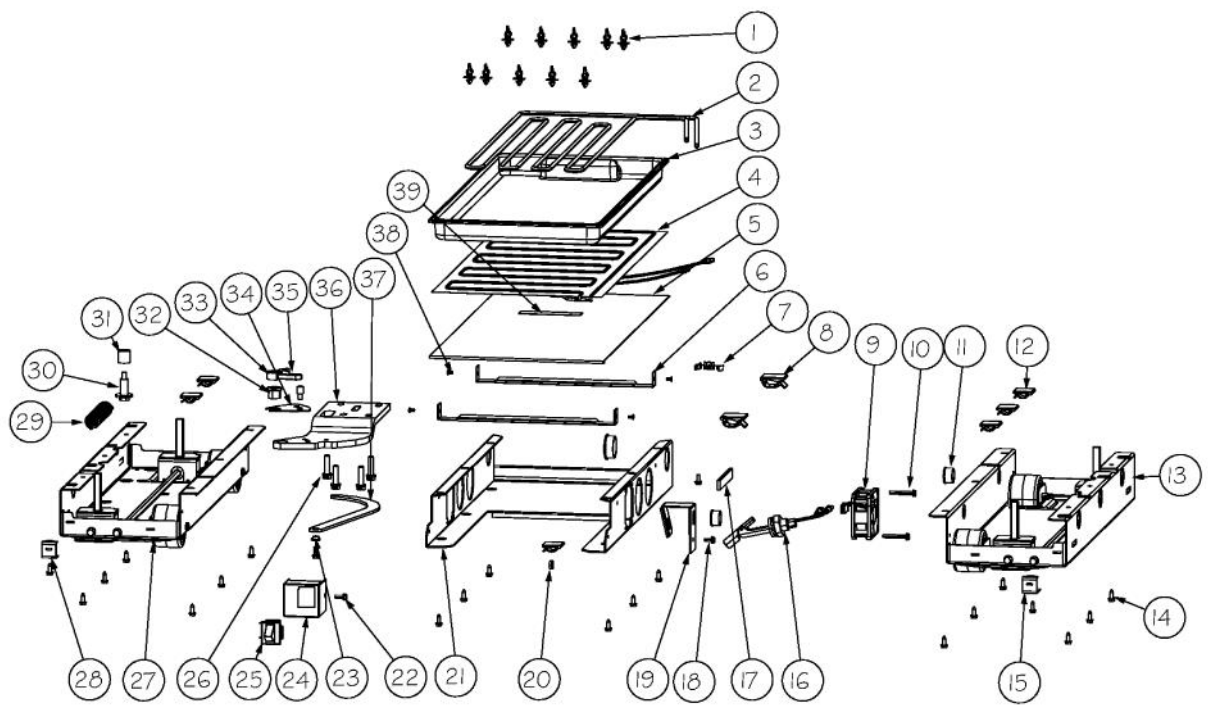

Ref #	Part Number	Qty.	Description
1	PD030146	1	STAND OFF LOCK CLIP
2	F2099927	1	SERPENTINE AF AR 30
3	PK930347	1	PAN-DRAIN AF AR 30
4	PE070823	1	PAN HEATER AFAR 30
5	L20915602WH	1	TRAY PAN HEATER AF/AR 30
6	K20911832	1	BRACKET CONDENSATE SUPPORT
7	M0327801	1	SPLICE TAP
8	M0104102	2	CLIP-CORD RED
9	000731-000	1	AXIAL FAN
10	PD020274	2	SCR SLTD HEX WSHR HD 8X1.250 BT
11	A4554806	2	BUSHING-SNAP VA4554806
12	M0104106	4	CLIP-CORD VM0104106
13	PM910398	1	LEVELER ASSEMBLY - R
14	PD020194	13	SCREW-SM
15	K2098044	1	BRKT GRILLE SUPPORT
16	PE050248	1	FLOAT SWITCH HORIZONTAL
17	PF930654	1	LABEL CONDENSATE FAN SERVICE
18	M0253916	1	SCREW-TF
19	B20915627	1	BRACKET HORIZ FLOAT SWITCH
20	G50915603	1	PAN HEATER ASM AF/AR 30
21	K20915953	1	SHIELD BOTTOM DRAIN
22	M0220417	2	SCREW-TC
23	PD940094	1	BUSHING
24	002668-000	1	SWITCH,GRILLE,MT,LH
25	PE950147	1	SWITCH SPST NC BLACK
26	000570-000	2	HEX SCREW
27	PM910399	1	LEVELER MODULE L
28	K2098096	1	BRKT GRILLE SUPPORT
29	PC910015	1	SPRING EXTENSION
30	M0221523	1	SCREW - SHLDR
31	PD940107	1	ROUND SPRING SPACER
32	PD940090	1	BUSHING - WC DOOR LEVEL
33	PD940091	1	BUSHING - DOOR STOP
34	PC920144	1	PLATE - WC DOOR SHIM
35	PC920145	1	PIN - DOOR STOP
36	PC020289	1	HINGE PLATE LL
37	PC920149	1	BAR-WC BOT HINGE LH
38	PC040010	1	POP RIVET
39	PF031268	1	LABEL HEATER PAN AF/AR 30