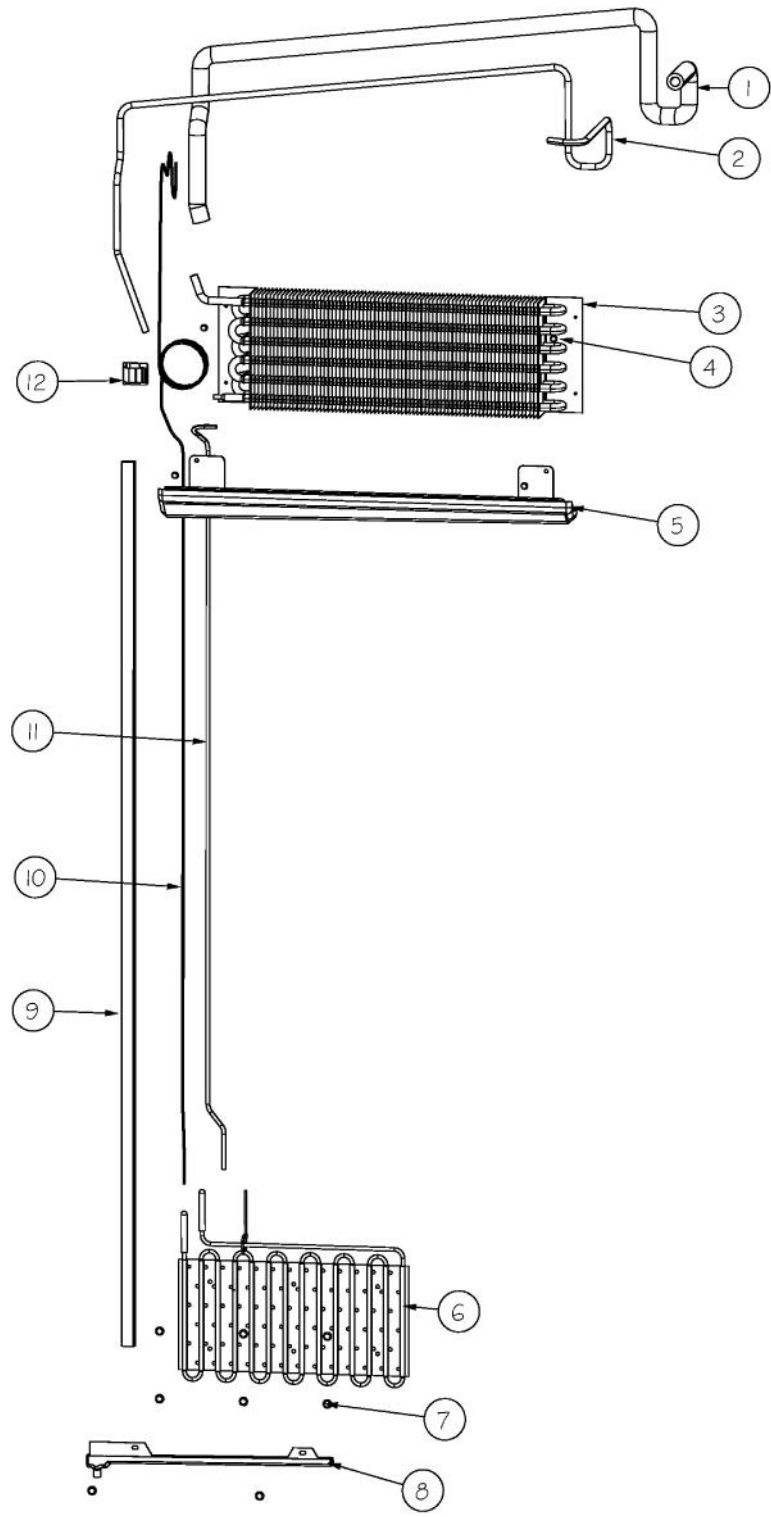

Ref #	Part Number	Qty.	Description
1	PB970188	1	INSULATION TUBING 45.000
2	F20911126	1	TUBE SUCTION AR 30
3	PM910457	1	EVAPORATOR AR 36 30
4	PD020194	4	SCREW-SM
5	G50914188	1	DRAIN PAN ASM UPPER AR30
6	PM910496	1	MS HEAT EXCH ASM AR 36 30
7	PD020032	8	SRW-8(A)X3/8PH.WFR HD 7/16DIAXNICL
8	PK030445	1	PAN DRAIN LOWER EVAP AR 30 36
9	PK030446	1	DRAIN VERTICAL AR 30 36
10	F20912567	1	TUBE CAPILLARY FORMED
11	F20913719	1	TUBE EVAP AR 30
12	M0104102	1	CLIP-CORD RED