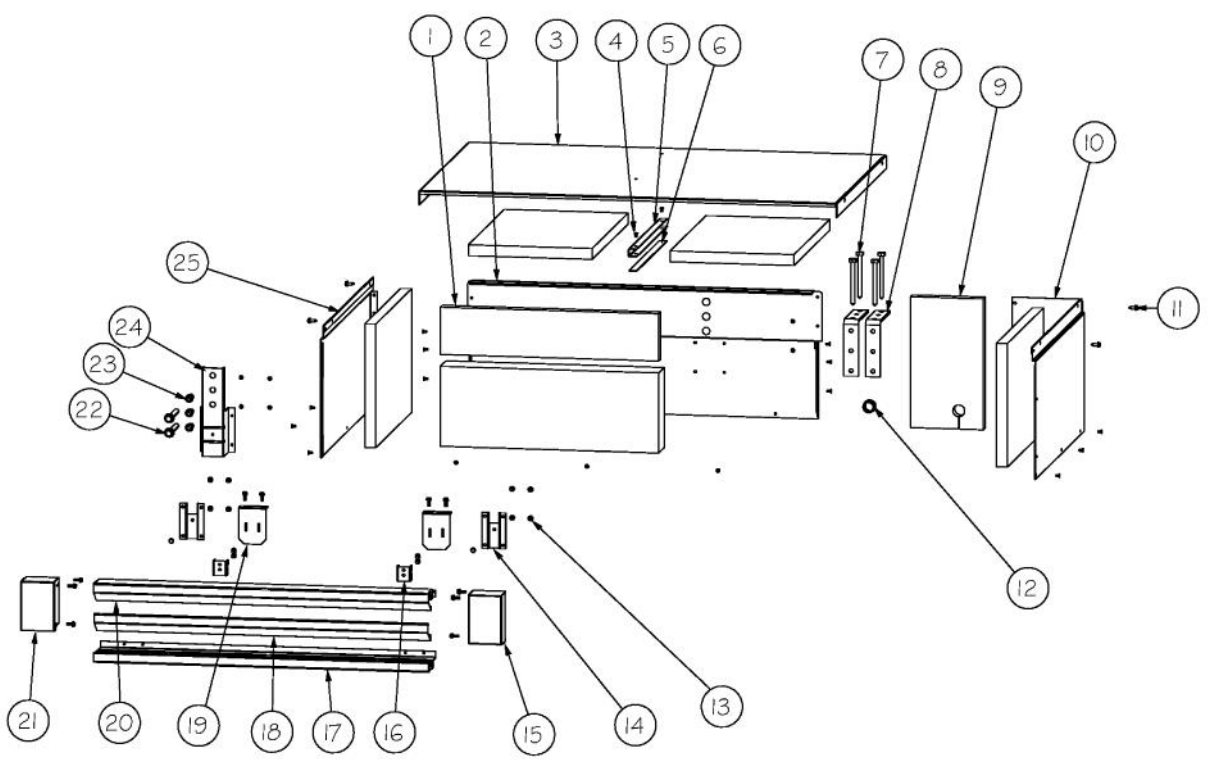

Ref #	Part Number	Qty.	Description
1	PB070355	6	INSULATION MC COVER
2	K2099932	1	MC BACK 30
3	K2099930	1	MC TOP 30
4	PC040010	23	POP RIVET
5	K2099455	1	SUPPORT MC Z
6	G5099928	1	MC COVER COMPLETE ASM 30
7	M0223509	4	SCREW-LAG
8	PK910089	2	BRACKET, ANTI - TIP
9	PB970171	1	MC INSULATION - BACK SIDE
10	K2099459	1	MC SIDE R
11	PD020194	24	SCREW-SM
12	A4554806	1	BUSHING-SNAP VA4554806
13	M0220417	22	SCREW-TC
14	PK050004	2	BRACKET GRILLE
15	B20916336	2	ENDCAP GRILLE PROI N
16	B2096961	2	BRACKET-LOUVER
17	002840-000	1	LOUVER,GRL,LWR,30 PROI
18	002839-000	1	LOUVER,GRL,MDL,30 PROI
19	K20916342	2	BRACKET GRILLE
20	002838-000	1	LOUVER,GRL,TOP,30 PROI
21	B20916338	2	ENDCAP GRILLE PROI L
22	PD020233	2	SCR LAG 5/16-9 GX 5/16X7/16 WAF IHXW 3 S ZN
23	PD040157	3	BEARING SLEEVE
24	K20915675	1	BRACKET PSM
25	K2099460	1	MC SIDE L