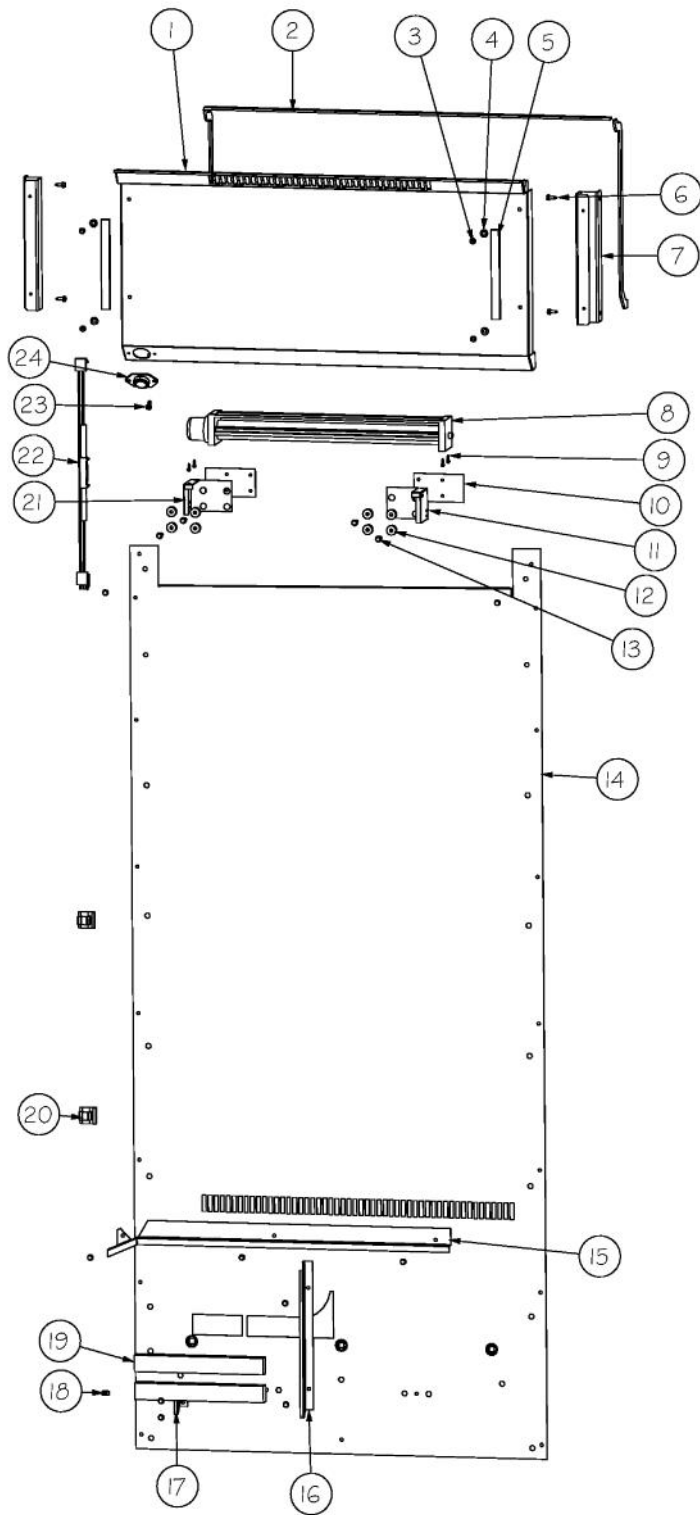

Ref #	Part Number	Qty.	Description
1	L20914101	1	COVER EVAP AR 30
2	020928-000	1	COVER, EVAP, ASM, AIR, HDLG, AR, 30
3	PD020238	4	SCR WH HEX WSHR HD SLTD NO.8-18 X 1/2
4	PD040150	4	WASHER FLAT NYLON NO.10
5	PB070288	2	1/4 X 1/2 CLOSED CELL SPONGE
6	PD020194	13	SCREW-SM
7	K20914102	2	ANGLE UPR EVAP MNT AR 30 36
8	PE950154	1	FAN EVAP HORIZ AF AR 30
9	PD020013	3	TYPE AB NO.6 X 3/8 PH PAN HD. SMS
10	B10914128	2	SPACER FAN AR 36/30
11	K20914130	1	BRKT, FAN MTG RT AR 30
12	12234001	8	GROMMET-VIBRATION
13	M0238859	4	SCREW-SHLDR
14	L20910734	1	COVER LARGE SUMP AR 30
15	L20913709	1	DIVIDER AIR AR 30
16	K20912393	1	PLATE BAFFLE VERTICAL AR 30
17	K20912394	1	PLATE BAFFLE VERTICAL SMALL AR 30
18	12115101	1	CLAMP-TUBE V12115101
19	A3030361	1	GASKET, RED
20	M0104106	2	CLIP-CORD VM0104106
21	K20914131	1	BRKT, FAN MTG LT AR 30
22	PE970641	1	JUMPER FAN RESISTOR
23	PD020010	1	10 X 3/8 GREEN GROUNDING SCREW
24	C8983701	1	THERMISTOR