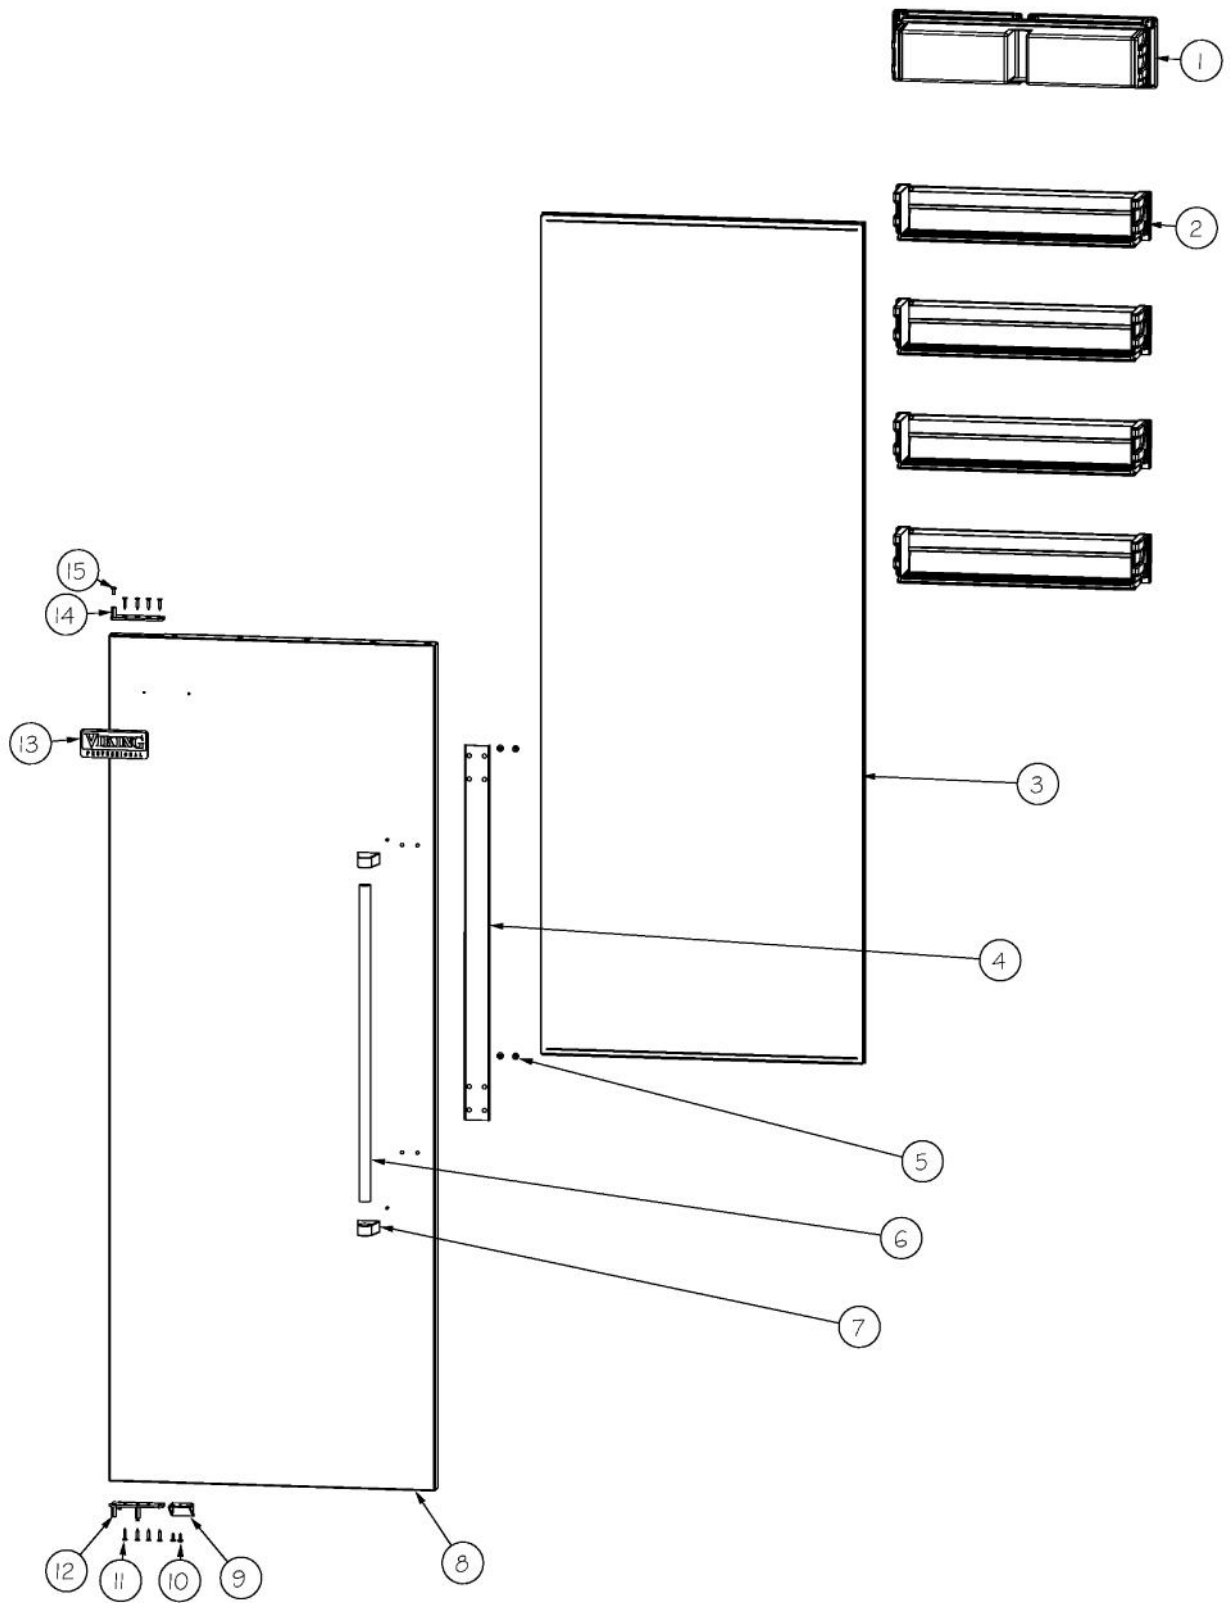

Ref #	Part Number	Qty.	Description
1	PB070355	6	INSULATION MC COVER
2	K2099932	1	MC BACK 30
3	K2099930	1	MC TOP 30
4	PC040010	23	POP RIVET
5	K2099455	1	SUPPORT MC Z
6	G5099928	1	MC COVER COMPLETE ASM 30
7	M0223509	4	SCREW-LAG
8	PK910089	2	BRACKET, ANTI - TIP
9	PB970171	1	MC INSULATION - BACK SIDE
10	K2099459	1	MC SIDE R
11	PD020194	24	SCREW-SM
12	A4554806	1	BUSHING-SNAP VA4554806
13	M0220417	22	SCREW-TC
14	PK050004	2	BRACKET GRILLE
15	B20916336	2	ENDCAP GRILLE PROI N
16	B2096961	2	BRACKET-LOUVER
17	002840-000	1	LOUVER,GRL,LWR,30 PROI
18	002839-000	1	LOUVER,GRL,MDL,30 PROI
19	K20916342	2	BRACKET GRILLE
20	002838-000	1	LOUVER,GRL,TOP,30 PROI
21	B20916338	2	ENDCAP GRILLE PROI L
22	PD020233	2	SCR LAG 5/16-9 GX 5/16X7/16 WAF IHXW 3 S ZN
23	PD040157	3	BEARING SLEEVE
24	K20915675	1	BRACKET PSM
25	K2099460	1	MC SIDE L