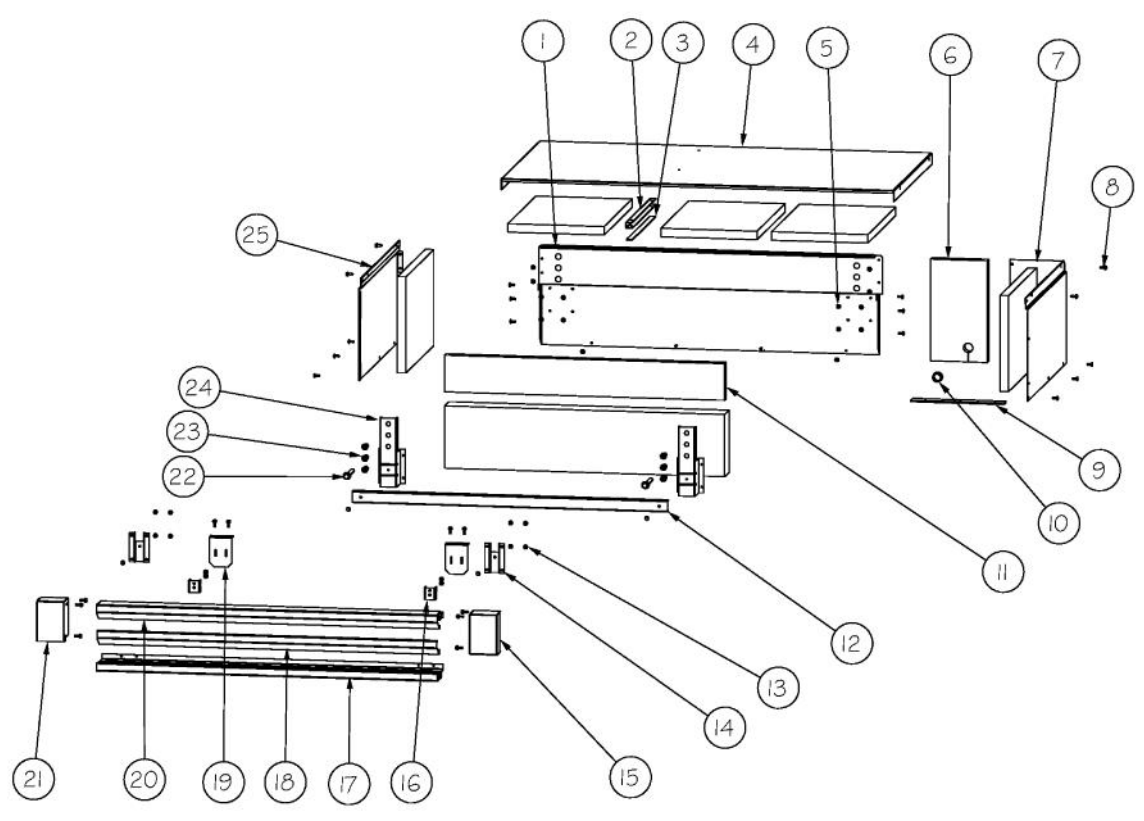

Ref #	Part Number	Qty.	Description
1	K2099933	1	MC BACK 36
2	K2099455	1	SUPPORT MC Z
3	G5099929	1	MC COVER COMPLETE ASM
4	K2099931	1	MC TOP 36
5	PC040010	28	POP RIVET
6	PB970171	1	MC INSULATION - BACK SIDE
7	K2099459	1	MC SIDE R
8	PD020194	8	SCREW-SM
9	A3189370	2	GASKET-FOAM VA3189370
10	A4554806	1	BUSHING-SNAP VA4554806
11	PB070358	1	INSULATION MC COVER
12	K20915902	1	CROSSMEMBER PSM 36
13	M0220417	22	SCREW-TC
14	PK050004	2	BRACKET GRILLE
15	B20916336	1	ENDCAP GRILLE PROI N
16	B2096961	2	BRACKET-LOUVER
17	B20916317	1	LOUVER, GRL, LWR, AR AF 36 PROI
18	B20916316	1	LOUVER GRILLE MID 36 PROI
19	K20916342	2	BRACKET GRILLE
20	B20916315	1	LOUVER GRILLE TOP 36 PROI
21	B20916338	1	ENDCAP GRILLE PROI L
22	PD020233	2	SCR LAG 5/16-9 GX 5/16X7/16 WAF IHXW 3 S ZN
23	PD040157	6	BEARING SLEEVE
24	K20915675	2	BRACKET PSM
25	K2099460	1	MC SIDE L