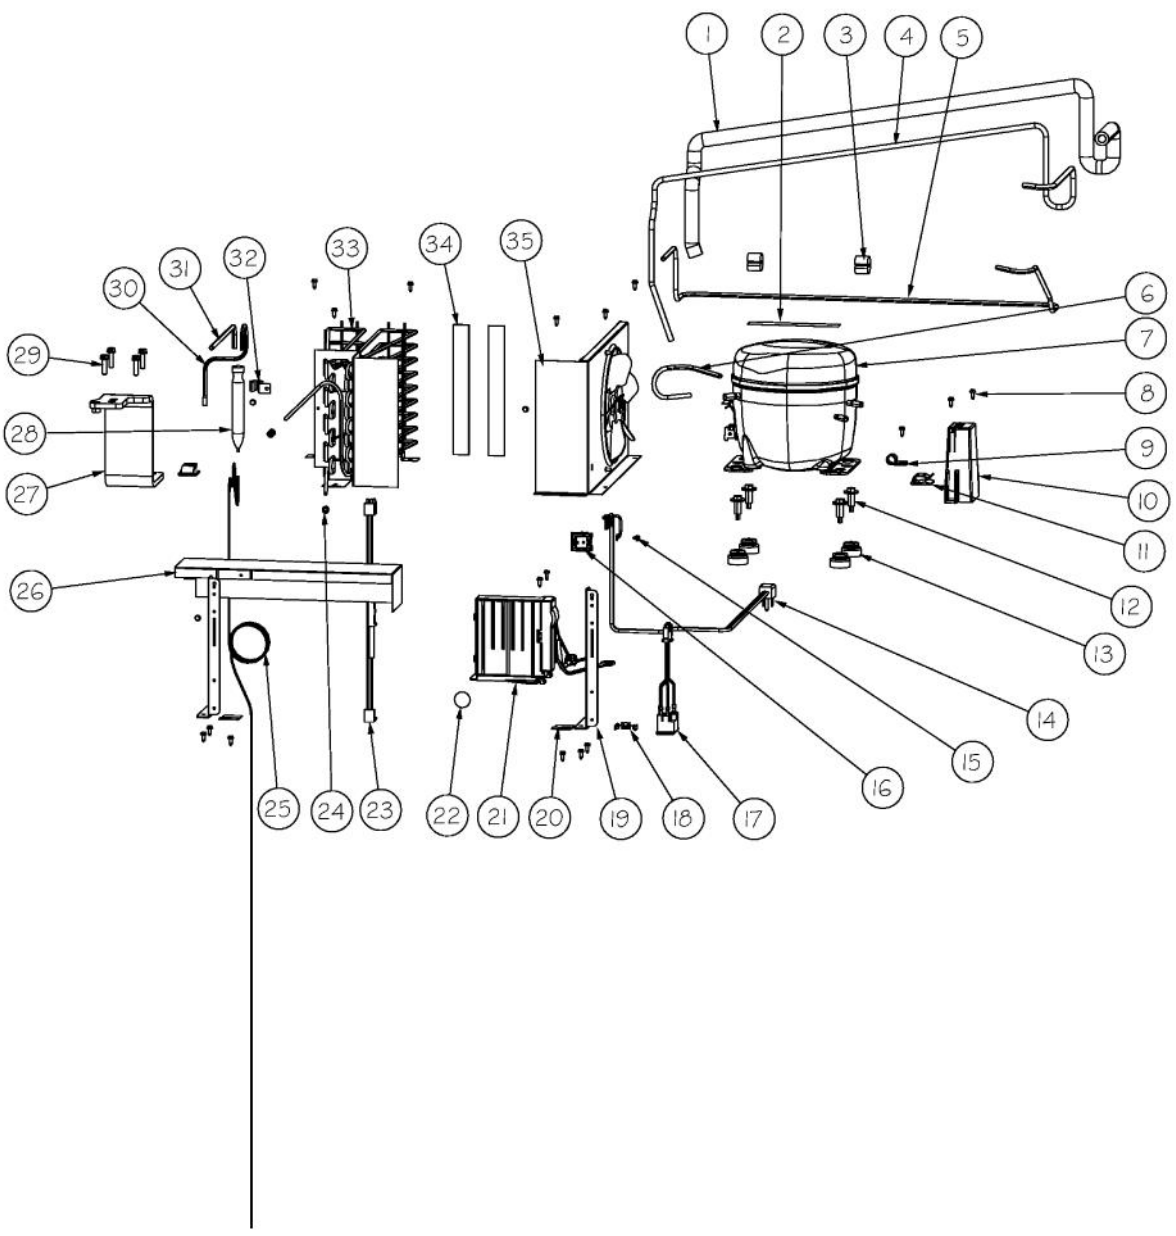

Ref #	Part Number	Qty.	Description
1	PB970187	1	INSULATION TUBING 57.500
2	C8982701	1	LABEL-COMP WARN
3	10699601	2	DAMPER-TUBING .8
4	F2099936	1	TUBE SUCTION AR 36
5	F20910729	1	TUBE DISCHARGE FORMED AF AR 36
6	F2096507	1	TUBE-PROCESS GRN
7	PM010620	1	COMPRESSOR VCC
8	PD020194	19	SCREW-SM
9	PD030118	1	SCREW - SHLDR
10	PE970608	1	POWER SUPPLY 24 VDC 15 W
11	M0104102	2	CLIP-CORD RED
12	M0221523	4	SCREW - SHLDR
13	10835901	4	GROMMET RUBBER V10835901
14	10916507	1	TUBE-PROCESS GRN
15	M0211014	1	SCREW-SM
16	PE950149	1	SWITCH POWER
17	G50915958	1	ASM AR SABBATH MODE RELAY
18	M0327801	1	SPLICE TAP
19	K20912569	2	BRACKET GRILLE SUPPORT
20	K2096943	2	PANEL BRACKET
21	002574-000	1	INVERTER COMPRESSOR
22	PF930682	1	LABEL WARNING INVERTER
23	PE970641	1	JUMPER FAN RESISTOR
24	007407-000	2	RING,LOK, .187 DIA
25	F20912568	1	CAPILLARY TUBE
26	K20912361	1	DIVERTER AIR HI SIDE 36
27	PC920194	1	HINGE ASSEM UPPER LH
28	PM910381	1	DRIER - HIGH SIDE
29	000570-000	4	HEX SCREW
30	003325-000	1	TUBE DRIER COND.
31	F2097740	1	TUBE PROCESS
32	10547001	1	CLIP-DRIER V10547001
33	PB920171	1	CONDENSER ASM
34	A3189370	2	GASKET-FOAM VA3189370
35	G5096494	1	COND. FAN ASSY