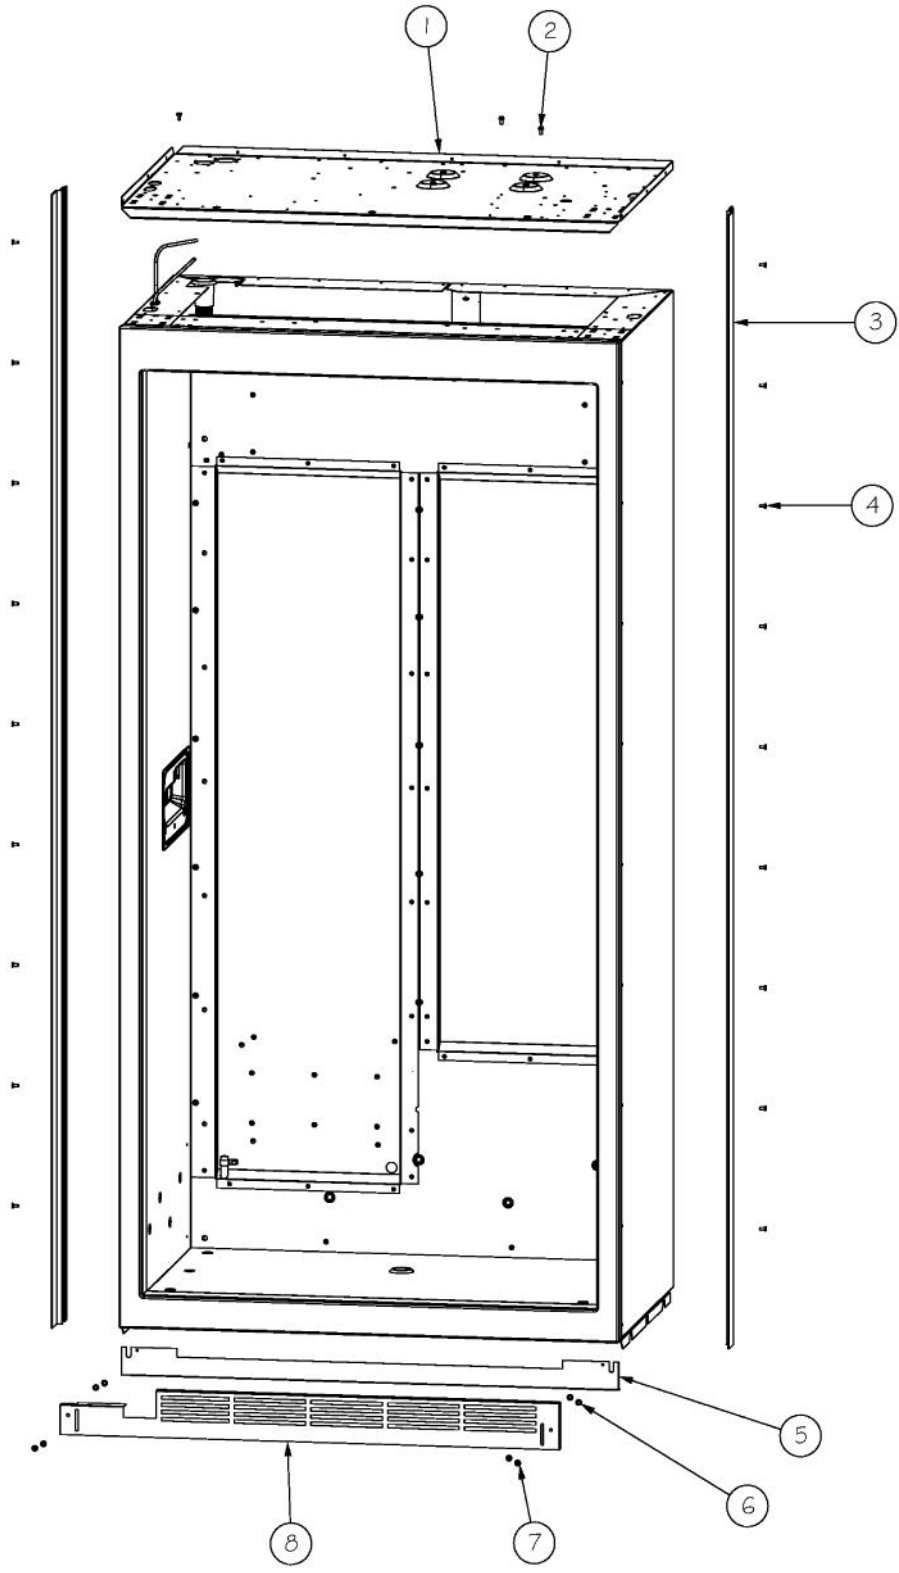

Ref #	Part Number	Qty.	Description
1	K2098345	1	OC TOP AF AR 36
2	PD020010	3	10 X 3/8 GREEN GROUNDING SCREW
3	PK930006	2	SPACER - SS DES
4	M0215318	18	SCREW-SM
5	000147-002	1	KICKPLATE, LWR
6	40370P01	4	NYLON FLAT WASHER V40370P01
7	M0210443	4	SCREW-E SM
8	C2099206	1	GRILLE TOE VENTED 36 LH xBKx
NI	015805-000	1	GRILLE,TOE,ASM,36 AF,AR,R