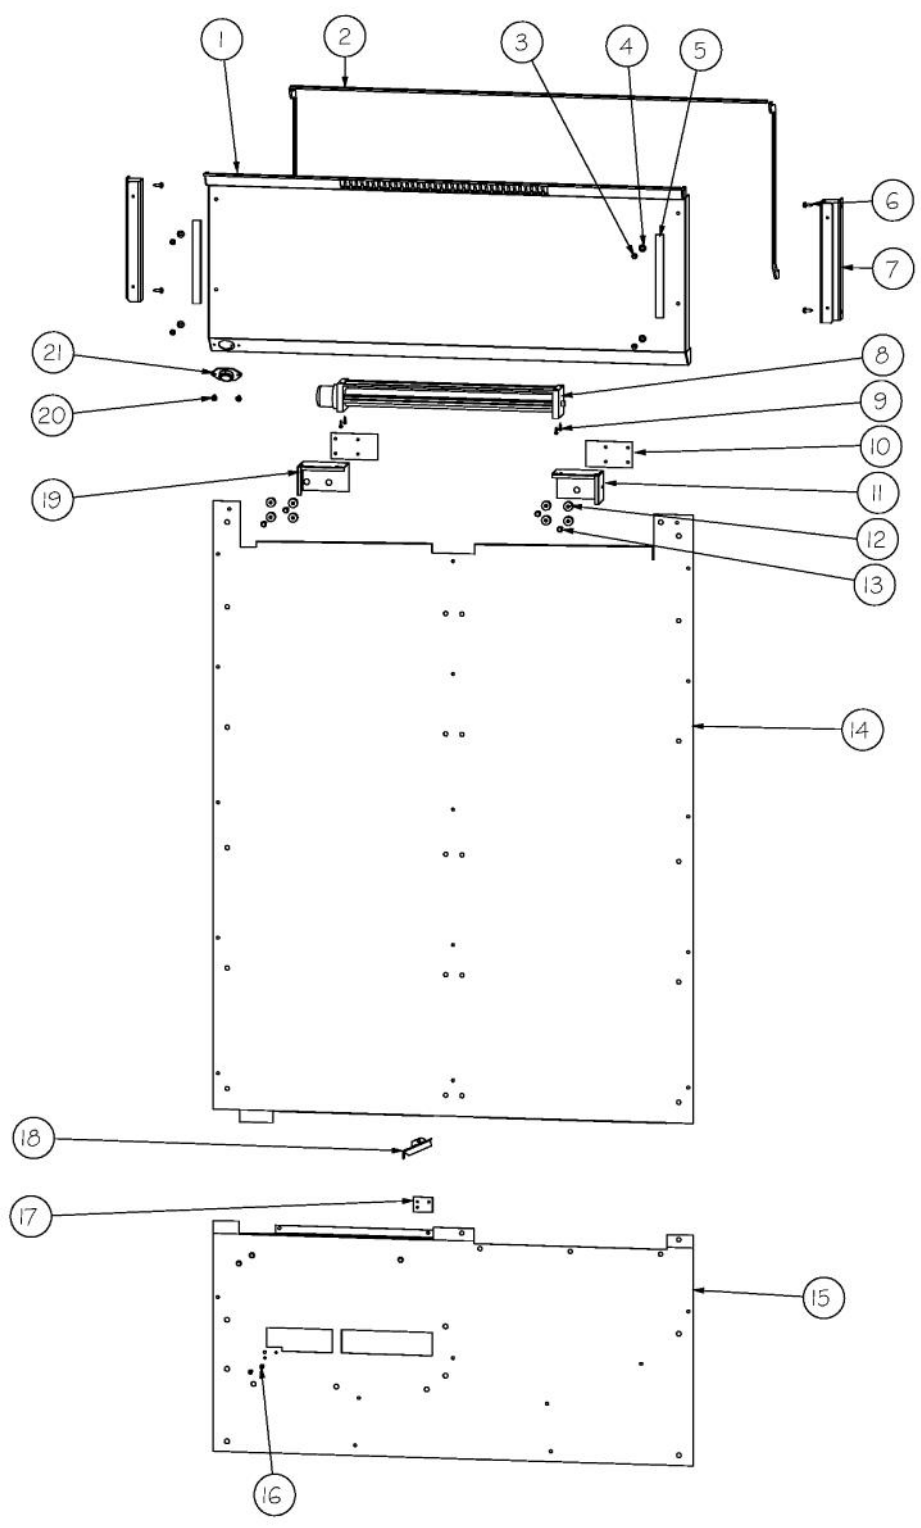

Ref #	Part Number	Qty.	Description
1	L20914100	1	COVER EVAP AR 36
2	020900-000	1	COVER, EVAP, ASM, AIR, HDLG, AR, 36
3	PD020238	4	SCR WH HEX WSHR HD SLTD NO.8-18 X 1/2
4	PD040150	4	WASHER FLAT NYLON NO.10
5	PB070288	2	1/4 X 1/2 CLOSED CELL SPONGE
6	PD020194	7	SCREW-SM
7	K20914102	2	ANGLE UPR EVAP MNT AR 30 36
8	PE950154	1	FAN EVAP HORIZ AF AR 30
9	PD020013	4	TYPE AB NO.6 X 3/8 PH PAN HD. SMS
10	B10914128	2	SPACER FAN AR 36/30
11	K20914132	1	BRKT, FAN MTG RT AR 36
12	12234001	8	GROMMET-VIBRATION
13	M0238859	4	SCREW-SHLDR
14	L20913712	1	UPPER COVER SUMP
15	L20913716	1	COVER SUMP LOWER AR 36
16	B5642901	2	RIVET-W POP
17	K10913714	1	PLATE TAP LWR EVAP CVR AR 36
18	L20913713	1	DIVIDER AIR AR 36
19	K20914133	1	BRKT, FAN MTG LT AR 36
20	M0211014	2	SCREW-SM
21	C8983701	1	THERMISTOR