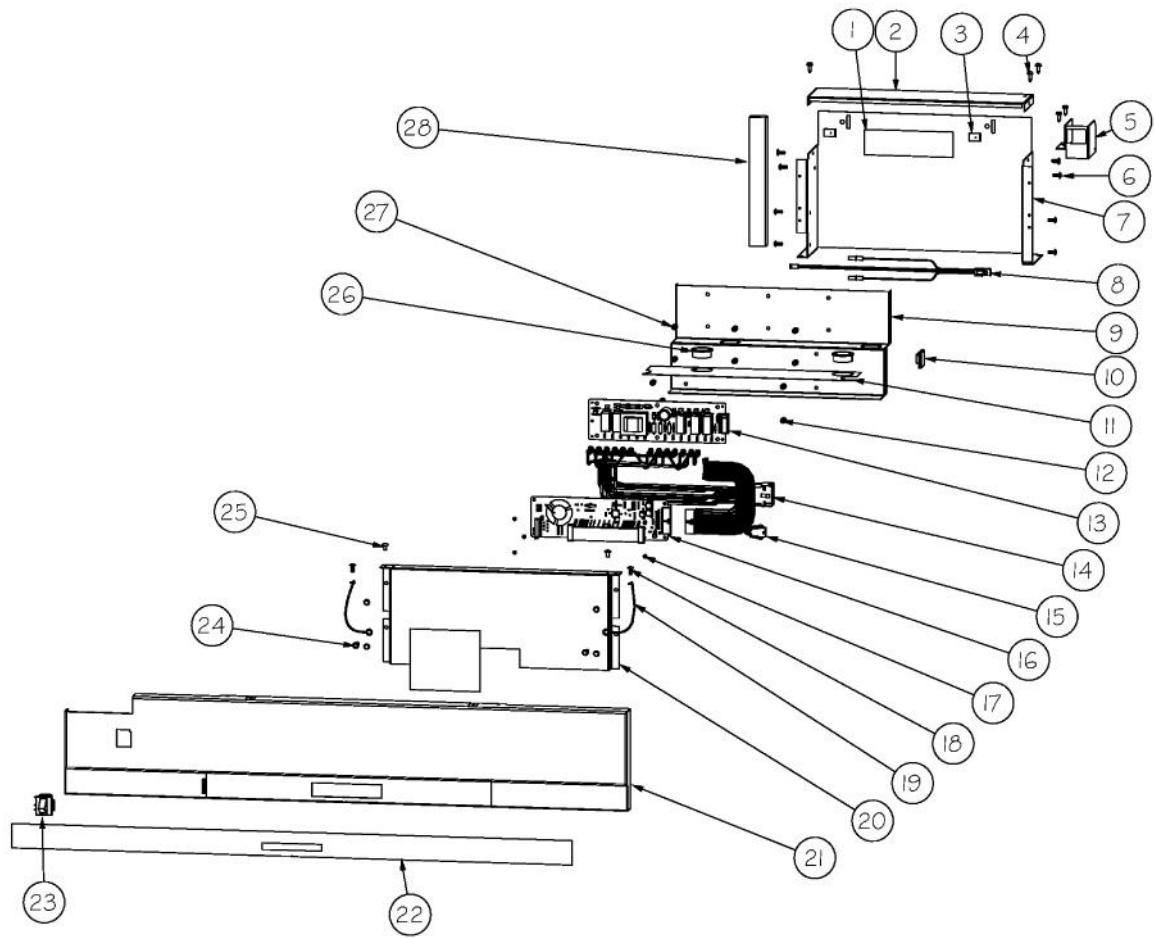

Ref #	Part Number	Qty.	Description
1	PB970187	1	INSULATION TUBING 57.500
2	C8982701	1	LABEL-COMP WARN
3	10699601	2	DAMPER-TUBING .8
4	F2099936	1	TUBE SUCTION AR 36
5	F20910729	1	TUBE DISCHARGE FORMED AF AR 36
6	F2096507	1	TUBE-PROCESS GRN
7	PM010620	1	COMPRESSOR VCC
8	PD020194	19	SCREW-SM
9	PD030118	1	SCREW - SHLDR
10	PE970608	1	POWER SUPPLY 24 VDC 15 W
11	M0104102	2	CLIP-CORD RED
12	M0221523	4	SCREW - SHLDR
13	10835901	4	GROMMET RUBBER V10835901
14	10916507	1	TUBE-PROCESS GRN
15	M0211014	1	SCREW-SM
16	PE950149	1	SWITCH POWER
17	G50915958	1	ASM AR SABBATH MODE RELAY
18	M0327801	1	SPLICE TAP
19	K20912569	2	BRACKET GRILLE SUPPORT
20	K2096943	2	PANEL BRACKET
21	002574-000	1	INVERTER COMPRESSOR
22	PF930682	1	LABEL WARNING INVERTER
23	PE970641	1	JUMPER FAN RESISTOR
24	007407-000	2	RING,LOK, .187 DIA
25	F20912568	1	CAPILLARY TUBE
26	K20912361	1	DIVERTER AIR HI SIDE 36
27	PC920194	1	HINGE ASSEM UPPER LH
28	PM910381	1	DRIER - HIGH SIDE
29	000570-000	4	HEX SCREW
30	003325-000	1	TUBE DRIER COND.
31	F2097740	1	TUBE PROCESS
32	10547001	1	CLIP-DRIER V10547001
33	PB920171	1	CONDENSER ASM
34	A3189370	2	GASKET-FOAM VA3189370
35	G5096494	1	COND. FAN ASSY