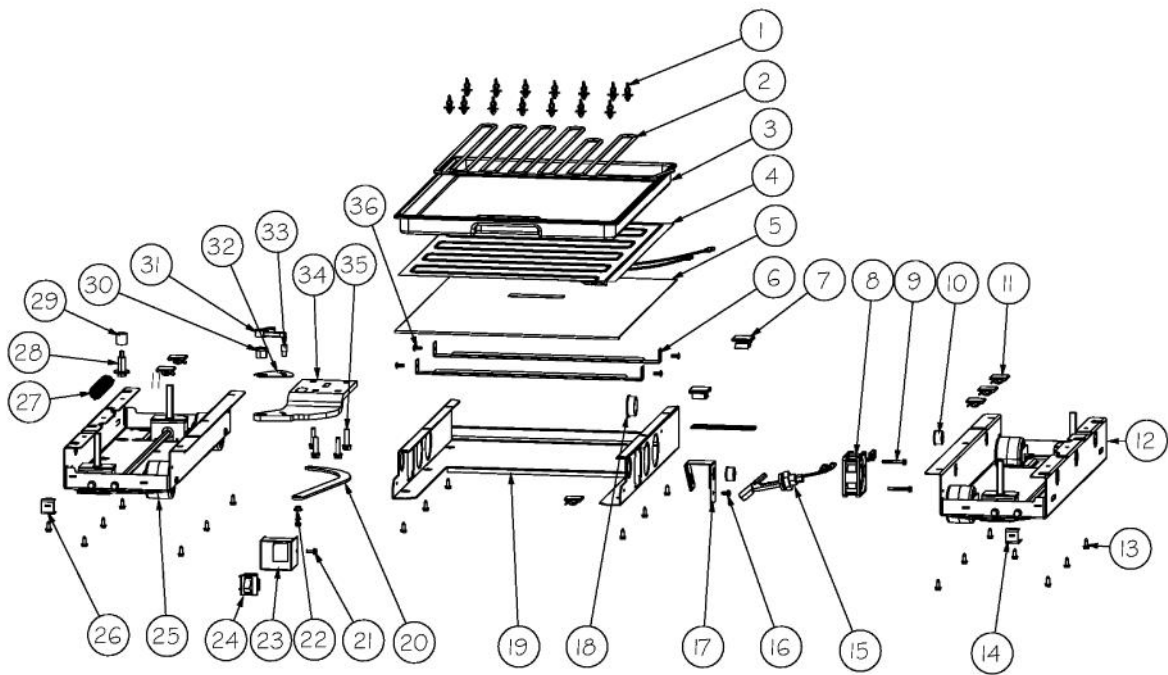

Ref #	Part Number	Qty.	Description
1	PD030146	1	STAND OFF LOCK CLIP
2	F20915696	1	SERPENTINE CONDENSER DRAIN
3	PK930348	1	PAN DRAIN
4	PE070707	1	PAN HEATER
5	L20914124WH	1	TRAY PAN HEATER
6	K20911831	2	BRACKET CONDENSATE SUPPORT
7	M0104102	2	CLIP-CORD RED
8	000731-000	1	AXIAL FAN
9	PD020274	2	SCR SLTD HEX WSHR HD 8X1.250 BT
10	A4554806	2	BUSHING-SNAP VA4554806
11	M0104106	6	CLIP-CORD VM0104106
12	PM910398	1	LEVELER ASSEMBLY - R
13	PD020194	20	SCREW-SM
14	K2098044	1	BRKT GRILLE SUPPORT
15	PE050248	1	FLOAT SWITCH HORIZONTAL
16	M0253916	1	SCREW-TF
17	B20915627	1	BRACKET HORIZ FLOAT SWITCH
18	A4554817	1	BUSHING-SNAP VA4554817
19	K20915952	1	SHIELD BOTTOM DRAIN
20	PC920149	1	BAR-WC BOT HINGE LH
21	M0220417	2	SCREW-TC
22	PD940094	1	BUSHING
23	002668-000	1	SWITCH,GRILLE,MT,LH
24	PE950147	1	SWITCH SPST NC BLACK
25	PM910399	1	LEVELER MODULE L
26	K2098096	1	BRKT GRILLE SUPPORT
27	PC910015	1	SPRING EXTENSION
28	M0221523	1	SCREW - SHLDR
29	PD940107	1	ROUND SPRING SPACER
30	PD940090	1	BUSHING - WC DOOR LEVEL
31	PD940091	1	BUSHING - DOOR STOP
32	PC920144	1	PLATE - WC DOOR SHIM
33	PC920145	1	PIN - DOOR STOP
34	PC920214	1	HINGE PLATE SXS LL
35	000570-000	4	HEX SCREW
36	PC040010	3	POP RIVET