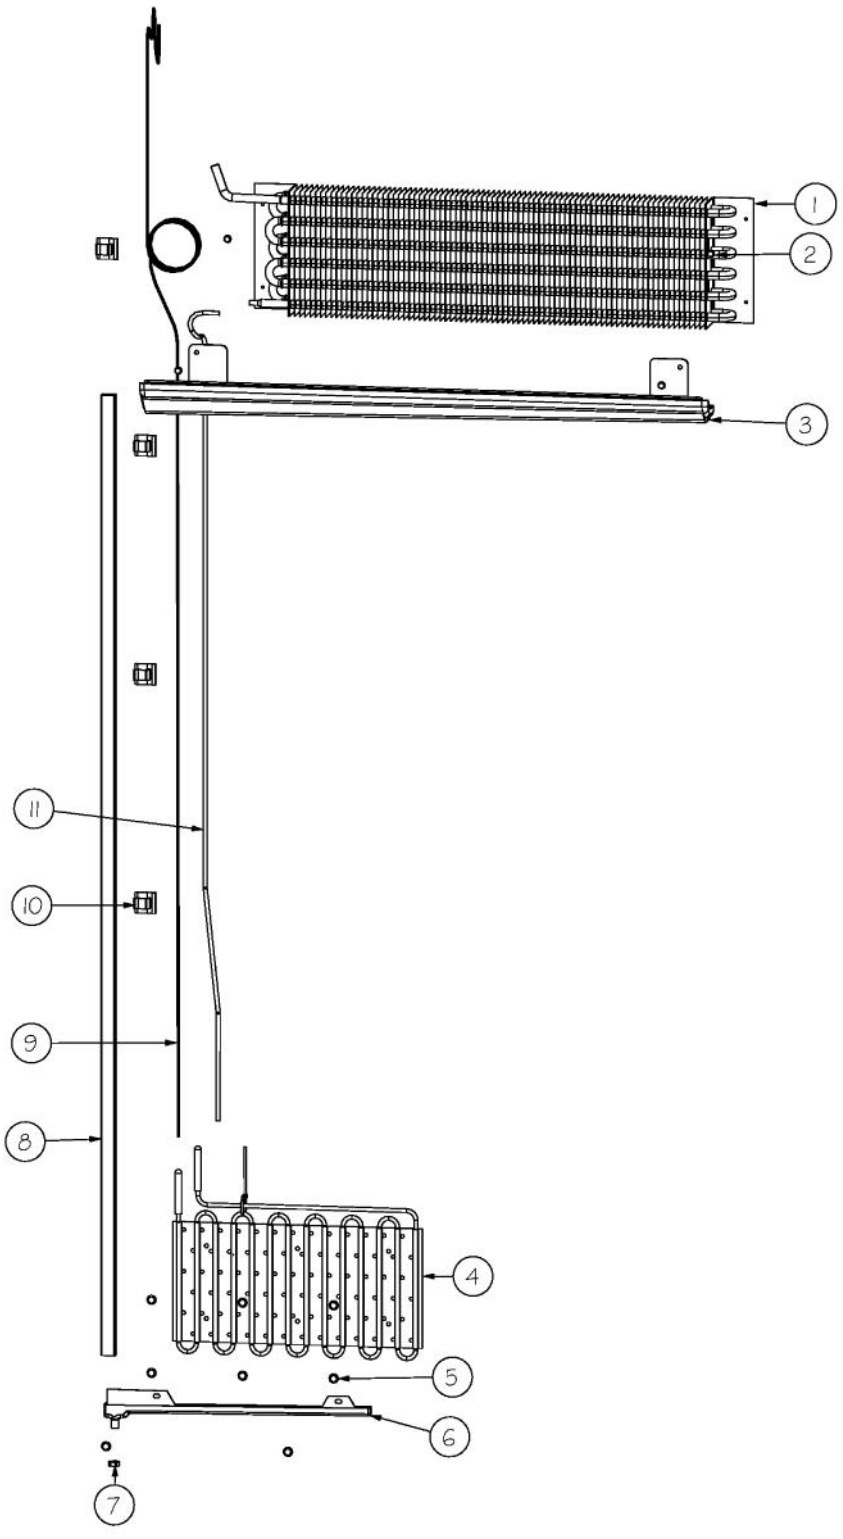

Ref #	Part Number	Qty.	Description
1	PM910455	1	EVAPORATOR AR 36 30
2	PD020194	4	SCREW-SM
3	G50914189	1	DRAIN PAN ASM UPPER AR36
4	PM910496	1	MS HEAT EXCH ASM AR 36 30
5	PD020032	8	SRW-8(A)X3/8PH.WFR HD 7/16DIAXNICL
6	PK030445	1	PAN DRAIN LOWER EVAP AR 30 36
7	12115101	1	CLAMP-TUBE V12115101
8	PK030446	1	DRAIN VERTICAL AR 30 36
9	PB920246	1	TUBE CAPILLARY ASM AR 36 30
10	M0104106	4	CLIP-CORD VM0104106
11	F20913720	1	TUBE EVAP AR 36