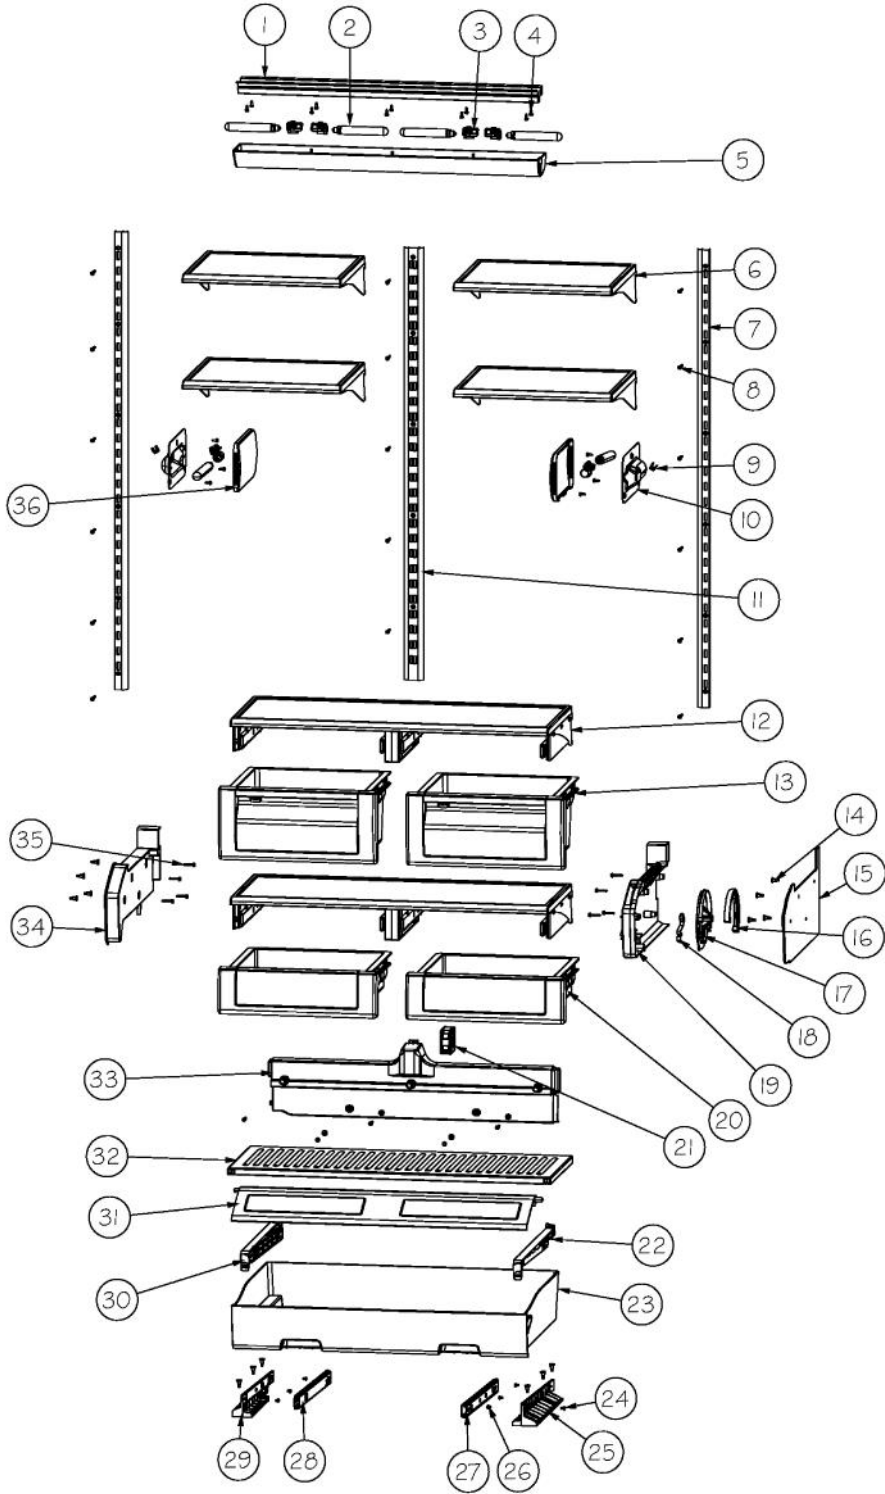

Ref #	Part Number	Qty.	Description
1	L20910705	1	BRACKET LIGHT AR 36
2	A3079001	6	LAMP - 40W
3	PE950125	6	LIGHT SOCKET
4	PD020194	18	SCREW-SM
5	PK930267	1	COVER LIGHT ASM AF AR BM 36
6	PM910351	4	SHELF ASM GLASS BM 36 FF
7	PM910280	2	LADDER SIDE AF 30 36
8	M0238535	17	SCREW-SM
9	B5733302	2	CLIP-GROUND
10	10270203	2	HOUSING-LIGHT V10270203
11	PM910284	1	LADDER CENTER AR 36
12	G50911908	2	SHELF & SLIDE ASM AR 36
13	012396-000	2	DRAWER,PRODUCE,ASM AR 36
14	M0581001	18	GROMMET-SCREW
15	PK930283	1	DUCT MEATSAVOR SPACER
16	PK930172	1	COVER CONTROL MEAT SAVOR
17	PK930168	1	DIAL CONTROL MEAT SAVOR
18	PM910334	1	ROLLER TENSION
19	PK930169	1	DUCT MEAT SAVOR SXS 42/48 R
20	G50912334	2	DRAWER DELI ASM AR 36
21	000730-000	1	MEAT SAVOR FAN - 3.8 W
NI	020822-000	1	FAN RESISTOR KIT
			BEFORE SERIALNo. 110409R00010145
22	PK930175	1	SUPPORT DRAWER MEAT SAVOR SXS 42/48 R
23	PK930278	1	DRAWER MEAT SAVOR AR BM 36
24	M0224128	1	SCREW-SM
25	PK930173	1	SUPPORT SLIDE MEAT SAVOR SXS 42/48 R
26	PD920162	6	SCR 8-16 PLASTITE PNP 1/4 S
27	PM910287	1	SLIDE MEAT SAVOR R
28	PM910288	1	SLIDE MEAT SAVOR L
29	PK930174	1	SUPPORT SLIDE MEAT SAVOR SXS 42/48 L
30	PK930176	1	SUPPORT DRAWER MEAT SAVOR 42/48 L
31	009916-000	1	MEAT SAVOR LID/DOOR AR/BM36
32	PK930286	1	SHELF MEATSAVOR AR/BM 36
33	PK930285	1	DUCT MEATSAVOR REAR AR 36
34	PK930284	1	DUCT MEATSAVOR LEFT
35	M0211021	11	SCREW-SM
36	PK930346	1	COVER LIGHT