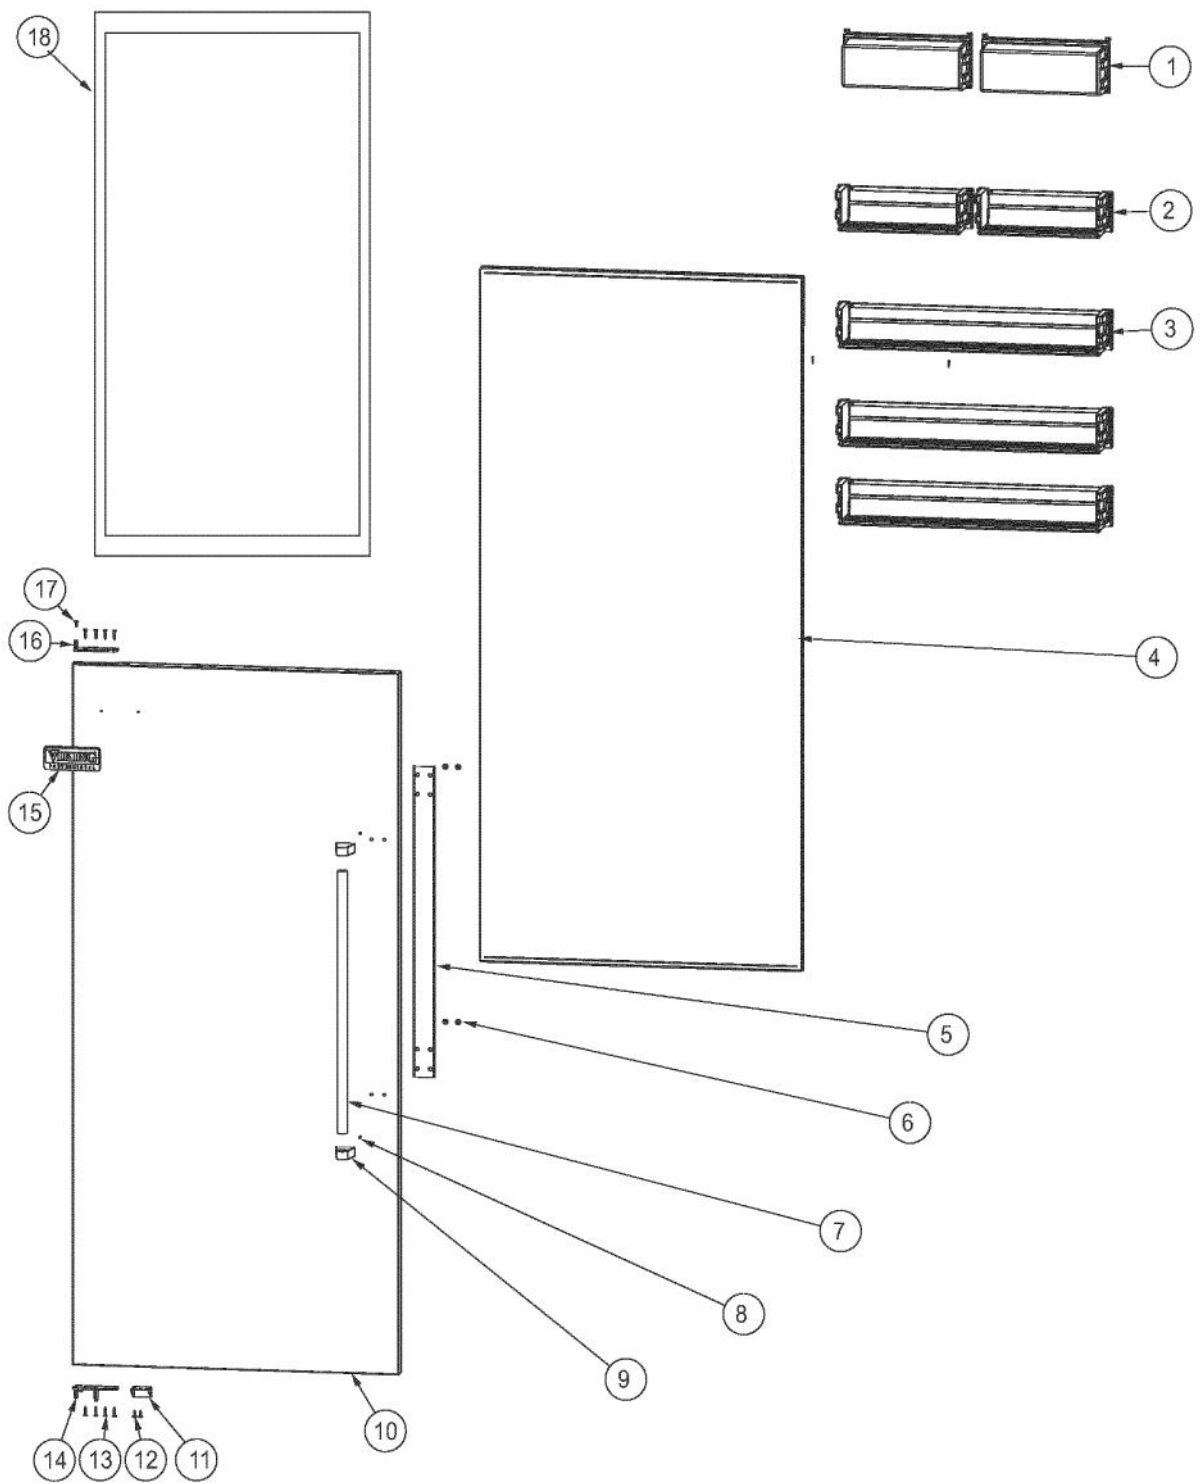

Ref #	Part Number	Qty.	Description
1	K2099933	1	MC BACK 36
2	K2099455	1	SUPPORT MC Z
3	G5099929	1	MC COVER COMPLETE ASM
4	K2099931	1	MC TOP 36
5	PC040010	28	POP RIVET
6	PB970171	1	MC INSULATION - BACK SIDE
7	K2099459	1	MC SIDE R
8	PD020194	8	SCREW-SM
9	A3189370	2	GASKET-FOAM VA3189370
10	A4554806	1	BUSHING-SNAP VA4554806
11	PB070358	1	INSULATION MC COVER
12	K20915902	1	CROSSMEMBER PSM 36
13	M0220417	22	SCREW-TC
14	PK050004	2	BRACKET GRILLE
15	B20916336	1	ENDCAP GRILLE PROI N
16	B2096961	2	BRACKET-LOUVER
17	B20916317	1	LOUVER, GRL, LWR, AR AF 36 PROI
18	B20916316	1	LOUVER GRILLE MID 36 PROI
19	K20916342	2	BRACKET GRILLE
20	B20916315	1	LOUVER GRILLE TOP 36 PROI
21	B20916338	1	ENDCAP GRILLE PROI L
22	PD020233	2	SCR LAG 5/16-9 GX 5/16X7/16 WAF IHXW 3 S ZN
23	PD040157	6	BEARING SLEEVE
24	K20915675	2	BRACKET PSM
25	K2099460	1	MC SIDE L