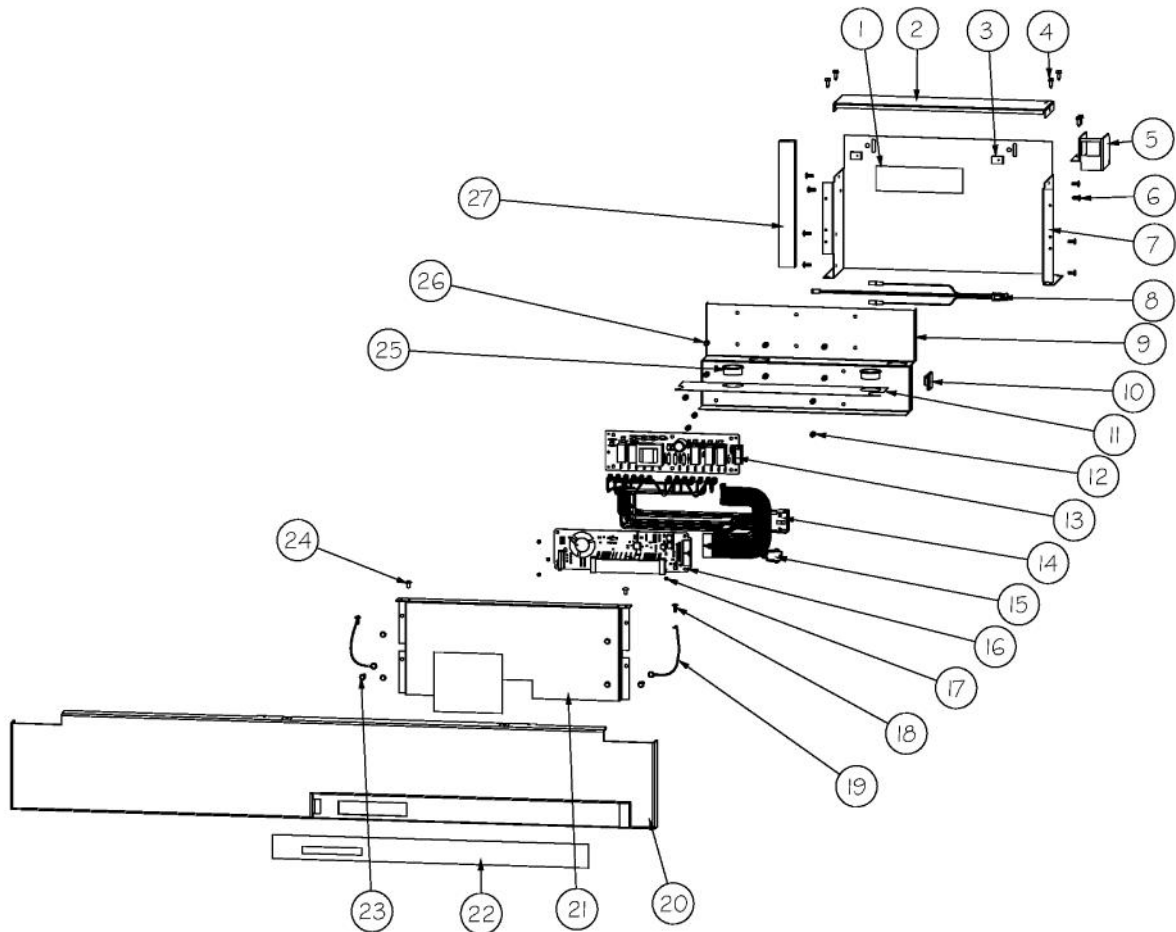

Ref #	Part Number	Qty.	Description
1	PF930672	2	LABEL DC COMPRESSOR
2	K20915000	1	CONTROL BOX TOP
3	M0288120	2	NUT-SPEED, VM0288120
4	PD020194	10	SCREW-SM
5	K2098654	1	BRACKET SWITCH POWER
6	PC040010	8	POP RIVET
7	K2099402	1	CONTROL BOX
8	PE970609	1	HARNESS CONTROL BOARD
9	K20910060	1	BRACKET - PC
10	M0104106	1	CLIP-CORD VM0104106
11	005396-000	1	FILM,PROTECTIVE
12	M0585506	5	SUPPORT
13	005319-000	1	POWER CONTROL BOARD ASM
14	015365-000	1	HARNESS HIGH VOLT
15	PE970464	1	HARNESS LOW VOLT
16	PE070728	1	BOARD LOW VOLTAGE
17	PD020013	5	TYPE AB NO.6 X 3/8 PH PAN HD. SMS
18	PC040010	1	POP RIVET
19	12064001	2	SUPP-CONT PANEL
20	PK930230	1	CONTROL PANEL SXS 42
21	K20910061	1	CONTROL BOX FRONT
22	010492-000	1	OVERLAY SWITCH SXS 42
23	M0238846	2	SCREW-SHLDR
24	M0224128	2	SCREW-SM
25	A4554817	2	BUSHING-SNAP VA4554817
26	M0585504	6	SUPPORT
27	A3030361	1	GASKET, RED