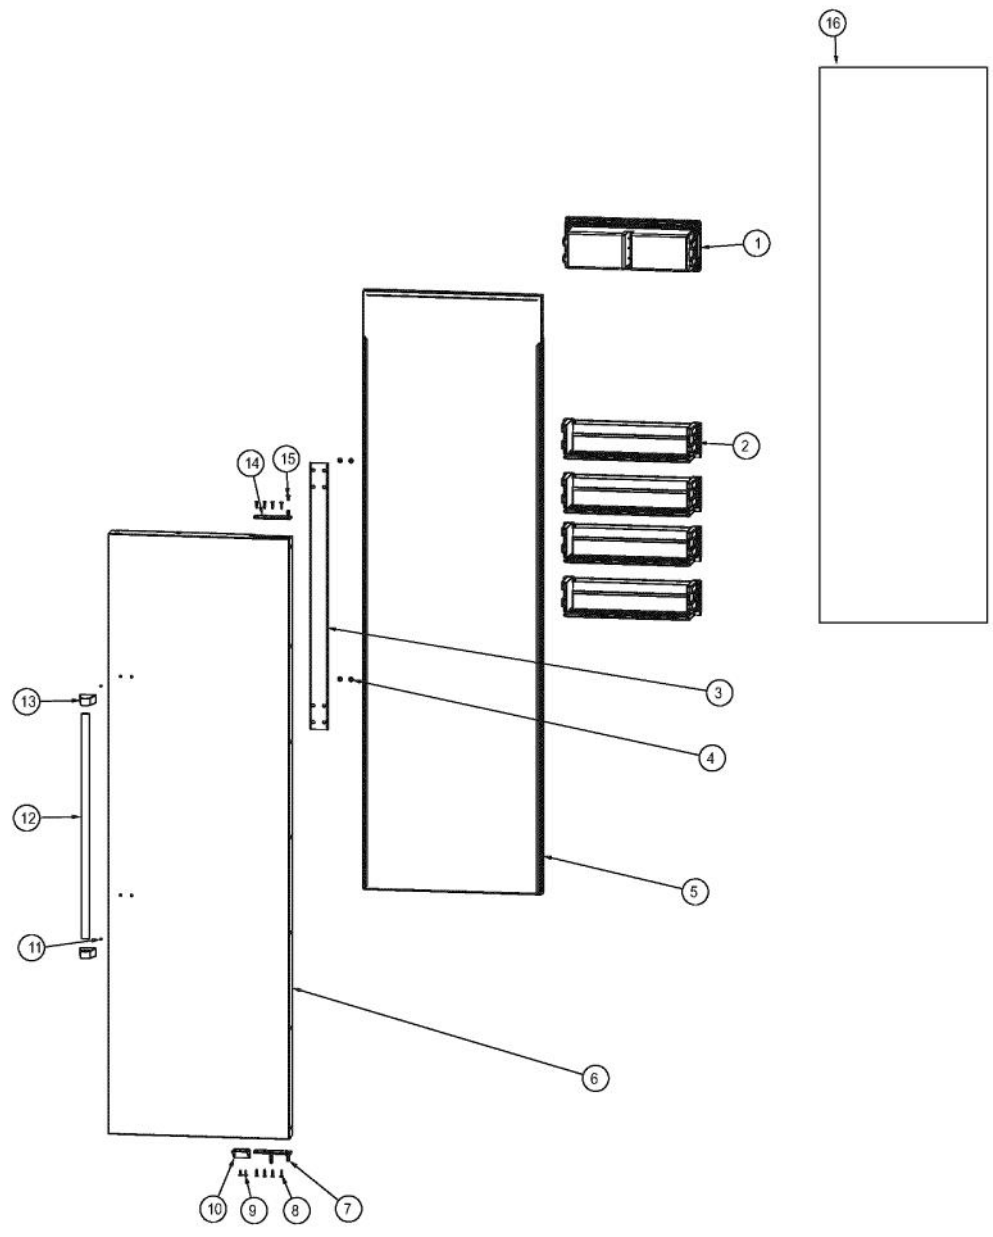

Ref #	Part Number	Qty.	Description
1	PB070355	6	INSULATION MC COVER
2	K2099458	1	MC TOP SXS 42
3	K2099461	1	MC BACK 42
4	PC040010	19	POP RIVET
5	K2099455	1	SUPPORT MC Z
6	G50915900	1	MC COVER BI 42
7	PB070360	2	INSULATION MC COVER
8	PB970171	1	MC INSULATION - BACK SIDE
9	K2099459	1	MC SIDE R
10	PD020194	40	SCREW-SM
11	A4554806	1	BUSHING-SNAP VA4554806
12	K20915675	2	BRACKET PSM
13	PD040157	4	BEARING SLEEVE
14	PK050004	2	BRACKET GRILLE
15	B20916337	1	ENDCAP GRILLE PROI R
16	M0220417	14	SCREW-TC
17	K20916342	2	BRACKET GRILLE
18	B2096961	2	BRACKET-LOUVER
19	001100-000	1	LOUVER.GRL,BOT, SXS 42 PROI
20	001099-000	1	LOUVER.GRL,MDL, SXS 42 PROI
21	001098-000	1	LOUVER.GRL,TOP,SXS 42 PROI
22	B20916338	1	ENDCAP GRILLE PROI L
23	PD020233	1	SCR LAG 5/16-9 GX 5/16X7/16 WAF IHXW 3 S ZN
24	K2099460	1	MC SIDE L
NI	001101-000	1	GRILL,ASM,SXS 42 PROI