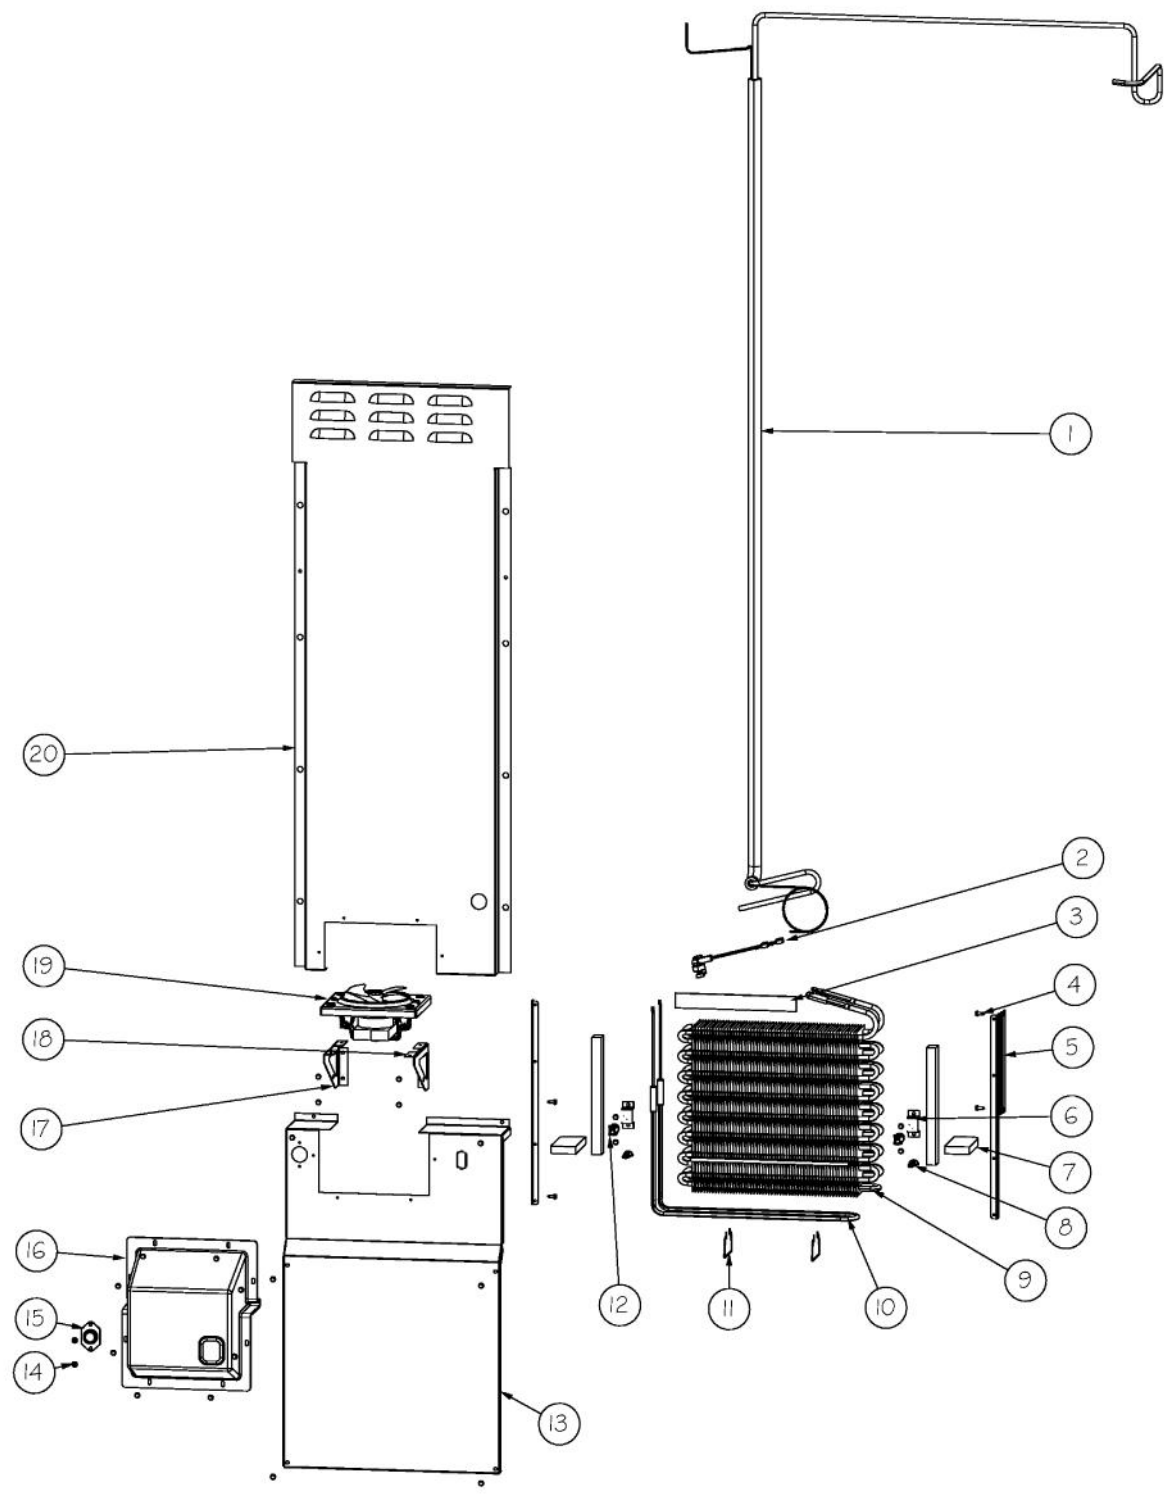

Ref #	Part Number	Qty.	Description
1	F2097793	1	TUBE FORMED HT EXCH
2	PB910259	1	THERMOSTAT DEFROST TERMINATOR
3	A3189370	3	GASKET-FOAM VA3189370
4	PD020194	23	SCREW-SM
5	K2096461	2	BRKT-EVAP COVER 12234801
6	K2096456	2	BRKT-EVAP CLIP 12215101
7	10629001	2	BLOCK-R AIR COIL RED
8	10527401	2	CLIP-EVAP
9	PM910206	1	EVAPORATOR SXS 48
10	PJ910031	1	HEATER EVAP SXS
11	10428101	2	CLIP-EVAP HTR V10428101
12	10623003	1	CLIP-EVAP
13	L2097182	1	COVER EVAP LOWER SXS 48
14	M0211014	2	SCREW-SM
15	C8983701	1	THERMISTOR
16	PK930150	1	COVER CTR EVAP
17	K2096458	1	BRKT-L-EVAP-FAN 12223102
18	K2096457	1	BRKT-R-EVAP FAN 12223101
19	G5098660	1	FAN EVAP ASM
20	L2097181	1	COVER EVAP UPPER SXS 48