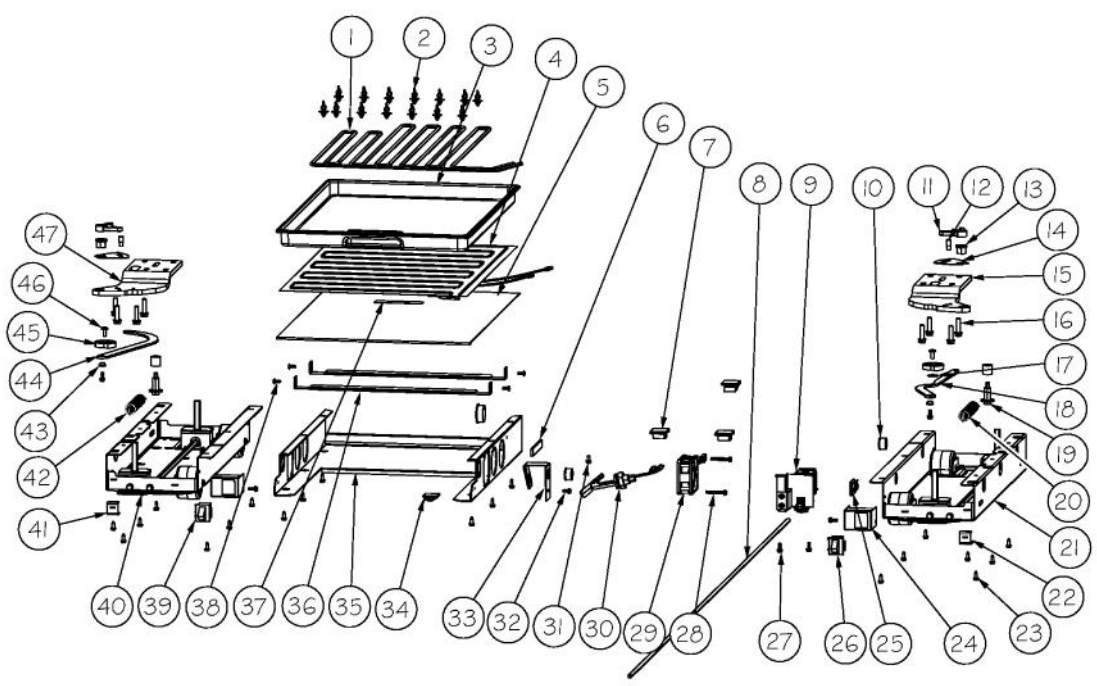

Ref #	Part Number	Qty.	Description
1	F20915693	1	SERPENTINE CONDENSER DRAIN ALL SXS'S
2	PD030146	14	STAND OFF LOCK CLIP
3	PK930348	1	PAN DRAIN
4	PE070707	1	PAN HEATER
5	L20914124	1	TRAY PAN HEATER
6	PF930654	1	LABEL CONDENSATE FAN SERVICE
7	M0104102	3	CLIP-CORD RED
8	PB020304	1	PLASTIC TUBING-IM WATERLINE NON DISP (SXS & AF)
9	G32913789	1	BRKT & VALVE H2O SNGL ASM
10	A4554806	2	BUSHING-SNAP VA4554806
11	PD940091	2	BUSHING - DOOR STOP
12	PC920145	2	PIN - DOOR STOP
13	PD940090	2	BUSHING - WC DOOR LEVEL
14	PC920144	2	PLATE - WC DOOR SHIM
15	PC920215	1	HINGE PLATE SXS LR
16	000570-000	8	HEX SCREW
17	003867-000	1	SPRING EXTENSION
18	PC920166	1	BAR-WC BOT HINGE RH
19	M0221523	2	SCREW - SHLDR
20	PM910398	1	LEVELER ASSEMBLY - R
21	K2098044	1	BRKT GRILLE SUPPORT
22	PD020194	20	SCREW-SM
23	014334-000	2	BRACKET,LT,SWITCH
24	M0104106	2	CLIP-CORD VM0104106
25	PE950147	1	SWITCH SPST NC BLACK
26	M0220417	8	SCREW-TC
27	PD020274	2	SCR SLTD HEX WSHR HD 8X1.250 BT
28	000731-000	1	AXIAL FAN
29	PE050248	1	FLOAT SWITCH HORIZONTAL
30	PD020010	1	10 X 3/8 GREEN GROUNDING SCREW
31	M0253916	1	SCREW-TF
32	B20915627	1	BRACKET HORIZ FLOAT SWITCH
33	A4554817	1	BUSHING-SNAP VA4554817
34	K20915952	1	SHIELD BOTTOM DRAIN
35	K20911831	2	BRACKET CONDENSATE SUPPORT
36	PF031267	1	LABEL HEATER PAN
37	PC040010	4	POP RIVET
38	PE950146	1	SWITCH SPDT BLACK
39	PM910399	1	LEVELER MODULE L
40	K2098096	1	BRKT GRILLE SUPPORT
41	PC910015	1	SPRING EXTENSION
42	PD940094	2	BUSHING
43	PC920149	1	BAR-WC BOT HINGE LH
44	PM010602	2	CAM DOOR ADJUSTMENT
45	PD020234	2	SCREW THP 10-32 X .500 SS BO
46	PC020289	1	HINGE PLATE LL
47	PD940107	2	ROUND SPRING SPACER