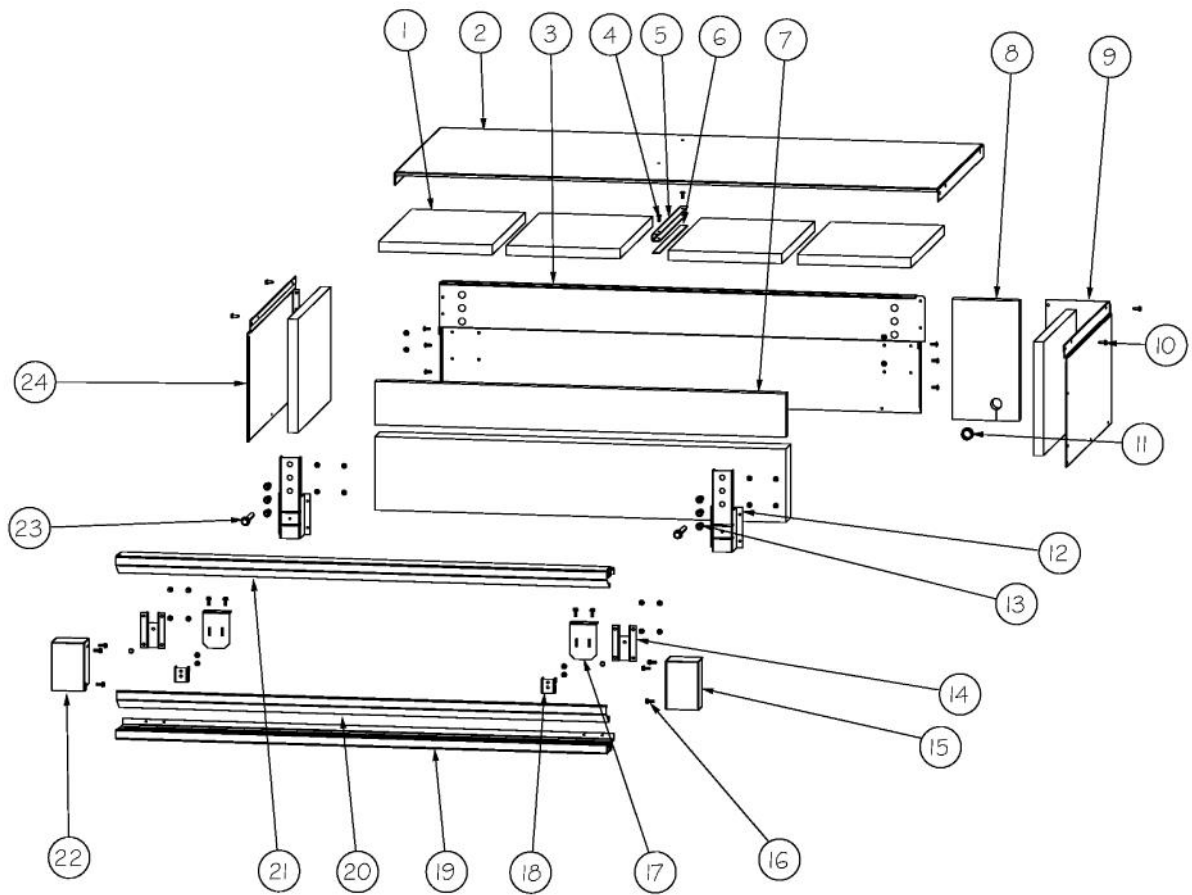

Ref #	Part Number	Qty.	Description
1	PB070355	6	INSULATION MC COVER
2	K2099458	1	MC TOP SXS 42
3	K2099461	1	MC BACK 42
4	PC040010	19	POP RIVET
5	K2099455	1	SUPPORT MC Z
6	G50915900	1	MC COVER BI 42
7	PB070360	2	INSULATION MC COVER
8	PB970171	1	MC INSULATION - BACK SIDE
9	K2099459	1	MC SIDE R
10	PD020194	40	SCREW-SM
11	A4554806	1	BUSHING-SNAP VA4554806
12	K20915675	2	BRACKET PSM
13	PD040157	4	BEARING SLEEVE
14	PK050004	2	BRACKET GRILLE
15	B20916337	1	ENDCAP GRILLE PROI R
16	M0220417	14	SCREW-TC
17	K20916342	2	BRACKET GRILLE
18	B2096961	2	BRACKET-LOUVER
19	001100-000	1	LOUVER.GRL,BOT, SXS 42 PROI
20	001099-000	1	LOUVER.GRL,MDL, SXS 42 PROI
21	001098-000	1	LOUVER.GRL,TOP,SXS 42 PROI
22	B20916338	1	ENDCAP GRILLE PROI L
23	PD020233	1	SCR LAG 5/16-9 GX 5/16X7/16 WAF IHXW 3 S ZN
24	K2099460	1	MC SIDE L
NI	001101-000	1	GRILL,ASM,SXS 42 PROI