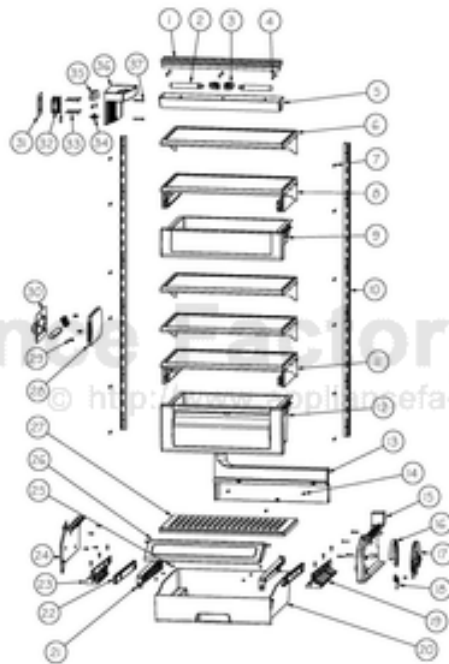

[Find Your VIKING Refrigerator Parts - Select From 341 Models](#)

----- Manual continues below -----