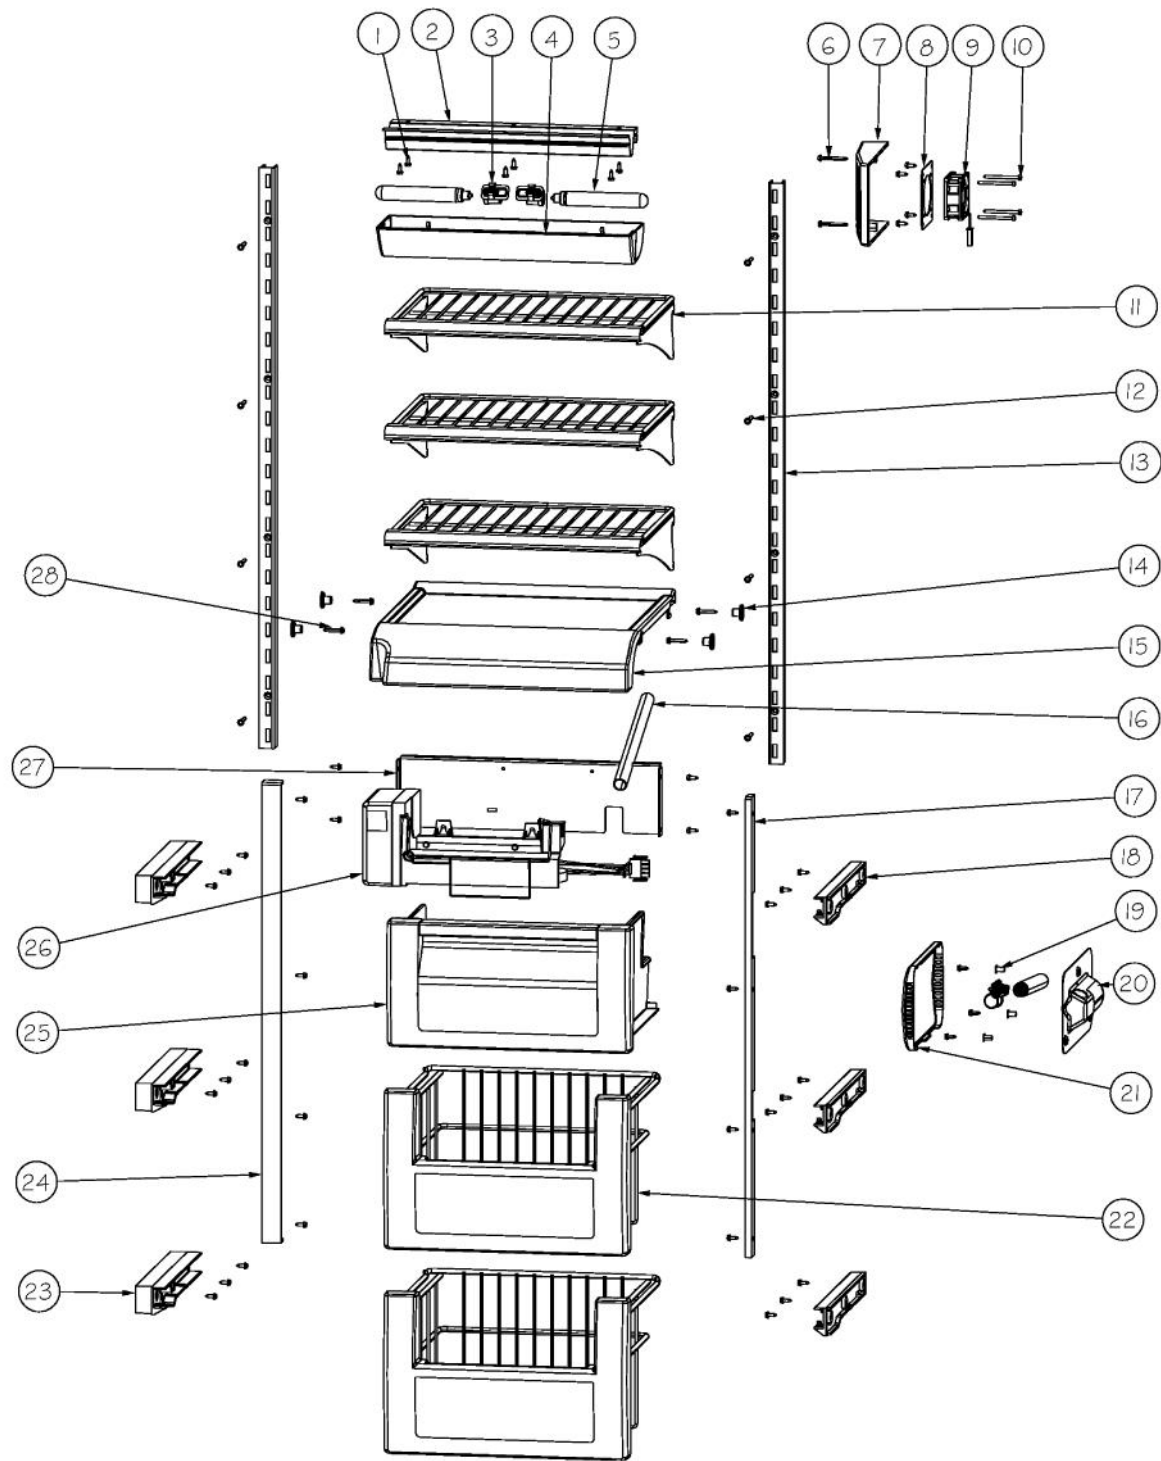

----- Manual continues below -----

Ref #	Part Number	Qty.	Description
1	L2099474	1	BRACKET LIGHT SXS 42 FF
2	A3079001	3	LAMP - 40W
3	PE950125	3	LIGHT SOCKET
4	PD020195	24	SCR 8-18 X 5/8
5	PK930115	1	COVER LIGHT ASM SXS 42 FF
6	PM910350	3	SHELF ASM GLASS SXS 42 FF
7	M0238535	12	SCREW-SM
8	G5099426	1	SHELF & SLIDE ASM SXS 42
9	G32910068	1	DRAWER DELI & RAIL ASM SXS 42
10	PM910227	2	LADDER RS REF
11	G5099965	1	SHELF AND SLIDE ASM SXS 42
12	012809-000	1	PRODUCE DRAWER & RAIL ASM SXS 42
13	PK930171	1	DUCT MEAT SAVOR SXS 42 REAR
14	M0211021	3	SCREW-SM
15	PK930169	1	DUCT MEAT SAVOR SXS 42/48 R
16	PK930172	1	COVER CONTROL MEAT SAVOR
17	PK930168	1	DIAL CONTROL MEAT SAVOR
18	PM910334	1	ROLLER TENSION
19	PK930173	1	SUPPORT SLIDE MEAT SAVOR SXS 42/48 R
20	PK930114	1	DRAWER MEAT SAVOR SXS 42
21	PK930176	1	SUPPORT DRAWER MEAT SAVOR 42/48 L
22	PM910288	1	SLIDE MEAT SAVOR L
23	PK930174	1	SUPPORT SLIDE MEAT SAVOR SXS 42/48 L
24	PK930170	1	DUCT MEAT SAVOR SXS 42 L
25	PD920162	2	SCR 8-16 PLASTITE PNP 1/4 S
26	009913-000	1	MEAT SAVOR DOOR 42/42D
27	PK930120	1	SHELF MEAT SAVOR SXS 42
28	PK930346	1	COVER LIGHT
29	M0580007	3	GROMMET-SCREW
30	10270203	1	HOUSING-LIGHT V10270203
31	007302-000	1	BRACKET,FAN
32	004551-000	1	AXIAL FAN
33	M0221913	4	SCREW-SM
34	C8983701	1	THERMISTOR
35	010093-000	1	PLASMA CLUSTER
36	012312-000	1	FAN COVER SXS
37	PD020188	2	SCR 8-18 BT HXWS 1 1/2