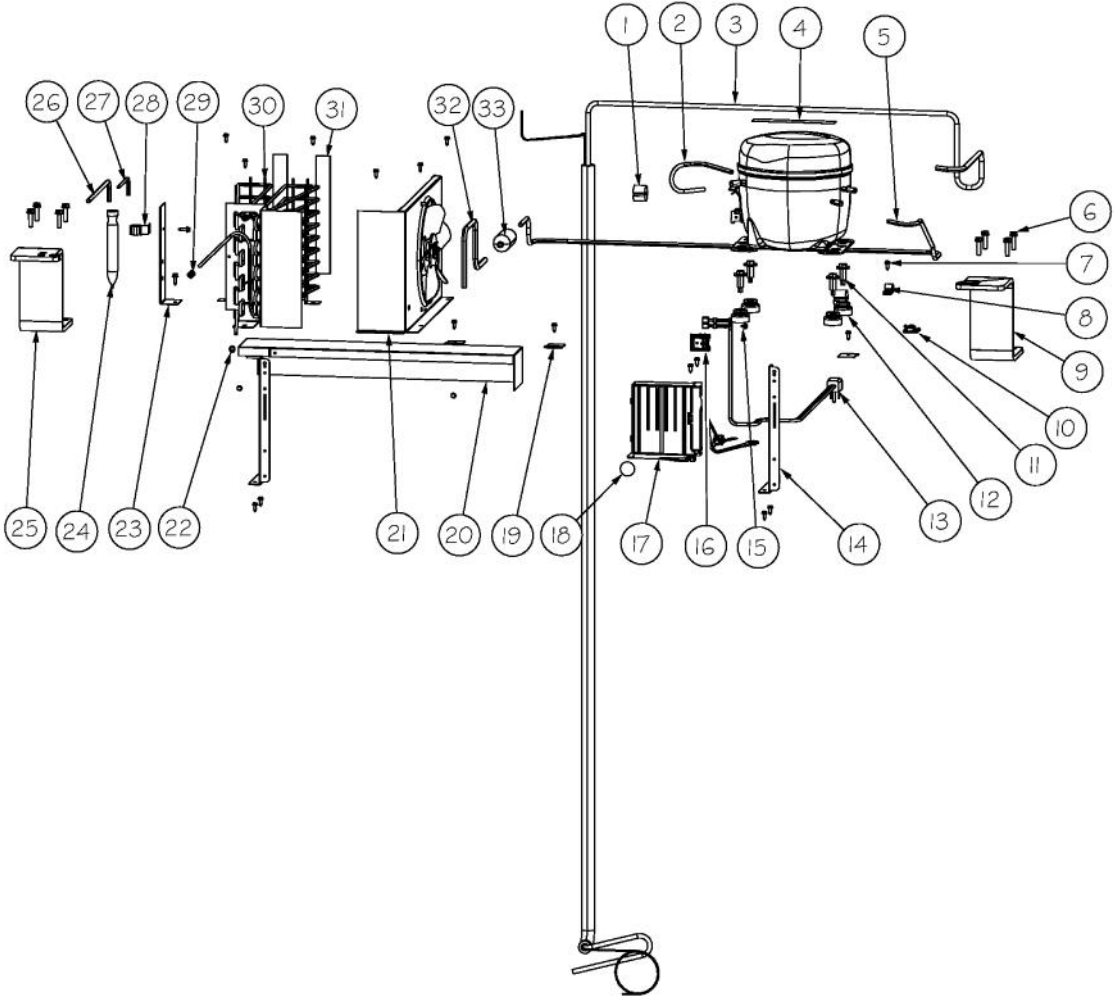

Ref #	Part Number	Qty.	Description
1	10699601	2	DAMPER-TUBING .8
2	F2096507	1	TUBE-PROCESS GRN
3	F2097793	1	TUBE FORMED HT EXCH
4	C8982701	1	LABEL-COMP WARN
5	F2099443	1	TUBE DISCHARGE FORMED PRE ACCUM
6	000570-000	8	HEX SCREW
7	PD020195	20	SCR 8-18 X 5/8
8	PD030118	1	SCREW - SHLDR
9	PC920203	1	HINGE ASM UR
10	M0104106	1	CLIP-CORD VM0104106
11	M0221523	4	SCREW - SHLDR
12	10835901	4	GROMMET RUBBER V10835901
13	10916507D	1	POWER CORD
14	K20912569	2	BRACKET GRILLE SUPPORT
15	M0211014	1	SCREW-SM
16	PE950149	1	SWITCH POWER
17	011666-000	1	INVERTER CMPRESSOR
18	PF930682	1	LABEL WARNING INVERTER
19	K2096943	3	PANEL BRACKET
20	K20912585	1	DIVERTER AIR HI SIDE SXS
21	G5096494	1	COND. FAN ASSY
22	007408-000	1	RING,LOK, .250 DIA
23	K2099454	1	BRACKET DRIER
24	PM910381	1	DRIER - HIGH SIDE
25	PC920193	1	HINGE ASSEM UPPER RH
26	F2097740	1	TUBE PROCESS
27	F2096504	1	TUBE-DRIER EXT
28	10547001	1	CLIP-DRIER V10547001
29	007407-000	1	RING,LOK, .187 DIA
30	PB920171	1	CONDENSER ASM
31	A3189370	2	GASKET-FOAM VA3189370
32	008093-000	1	TUBE EVACUTION
33	PB920201	1	ACCUMULATOR