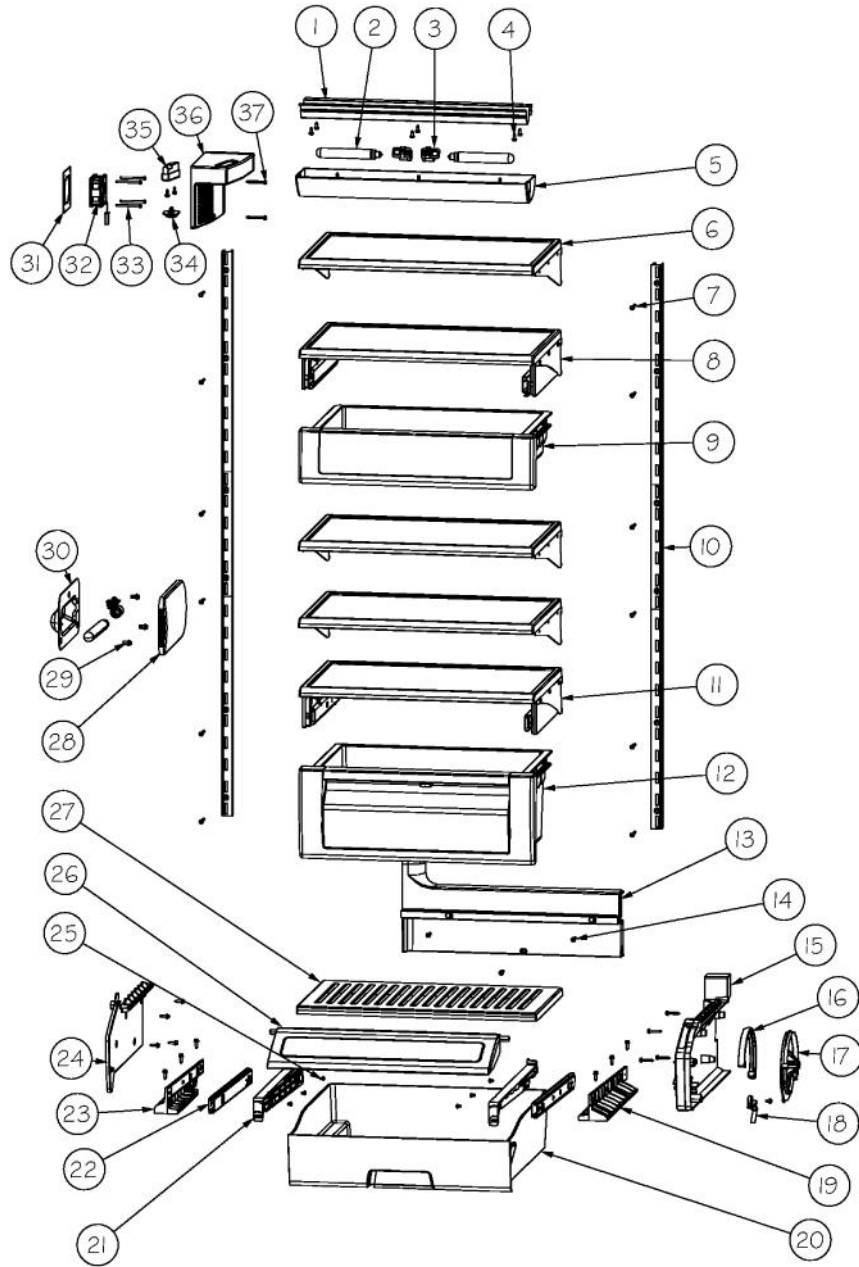

----- Manual continues below -----

Ref #	Part Number	Qty.	Description
1	L2099474	1	BRACKET LIGHT SXS 42 FF
2	A3079001	3	LAMP - 40W
3	PE950125	3	LIGHT SOCKET
4	PD020195	24	SCR 8-18 X 5/8
5	PK930115	1	COVER LIGHT ASM SXS 42 FF
6	PM910350	3	SHELF ASM GLASS SXS 42 FF
7	M0238535	12	SCREW-SM
8	G5099426	1	SHELF & SLIDE ASM SXS 42
9	G32910068	1	DRAWER DELI & RAIL ASM SXS 42
10	PM910227	2	LADDER RS REF
11	G5099965	1	SHELF AND SLIDE ASM SXS 42
12	012809-000	1	PRODUCE DRAWER & RAIL ASM SXS 42
13	PK930171	1	DUCT MEAT SAVOR SXS 42 REAR
14	M0211021	3	SCREW-SM
15	PK930169	1	DUCT MEAT SAVOR SXS 42/48 R
16	PK930172	1	COVER CONTROL MEAT SAVOR
17	PK930168	1	DIAL CONTROL MEAT SAVOR
18	PM910334	1	ROLLER TENSION
19	PK930173	1	SUPPORT SLIDE MEAT SAVOR SXS 42/48 R
20	PK930114	1	DRAWER MEAT SAVOR SXS 42
21	PK930176	1	SUPPORT DRAWER MEAT SAVOR 42/48 L
22	PM910288	1	SLIDE MEAT SAVOR L
23	PK930174	1	SUPPORT SLIDE MEAT SAVOR SXS 42/48 L
24	PK930170	1	DUCT MEAT SAVOR SXS 42 L
25	PD920162	2	SCR 8-16 PLASTITE PNP 1/4 S
26	009913-000	1	MEAT SAVOR DOOR 42/42D
27	PK930120	1	SHELF MEAT SAVOR SXS 42
28	PK930346	1	COVER LIGHT
29	M0580007	3	GROMMET-SCREW
30	10270203	1	HOUSING-LIGHT V10270203
31	007302-000	1	BRACKET,FAN
32	004551-000	1	AXIAL FAN
33	M0221913	4	SCREW-SM
34	C8983701	1	THERMISTOR
35	010093-000	1	PLASMA CLUSTER
36	012312-000	1	FAN COVER SXS
37	PD020188	2	SCR 8-18 BT HXWS 1 1/2