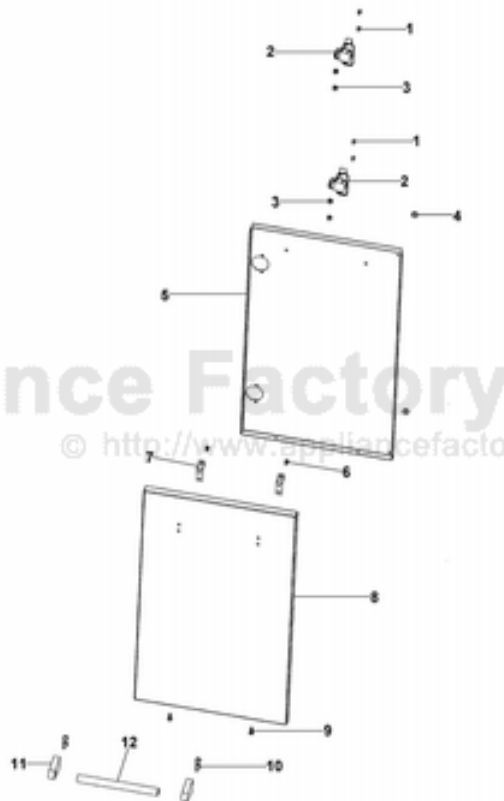

[Find Your VIKING Other Parts - Select From 40 Models](#)

----- Manual continues below -----