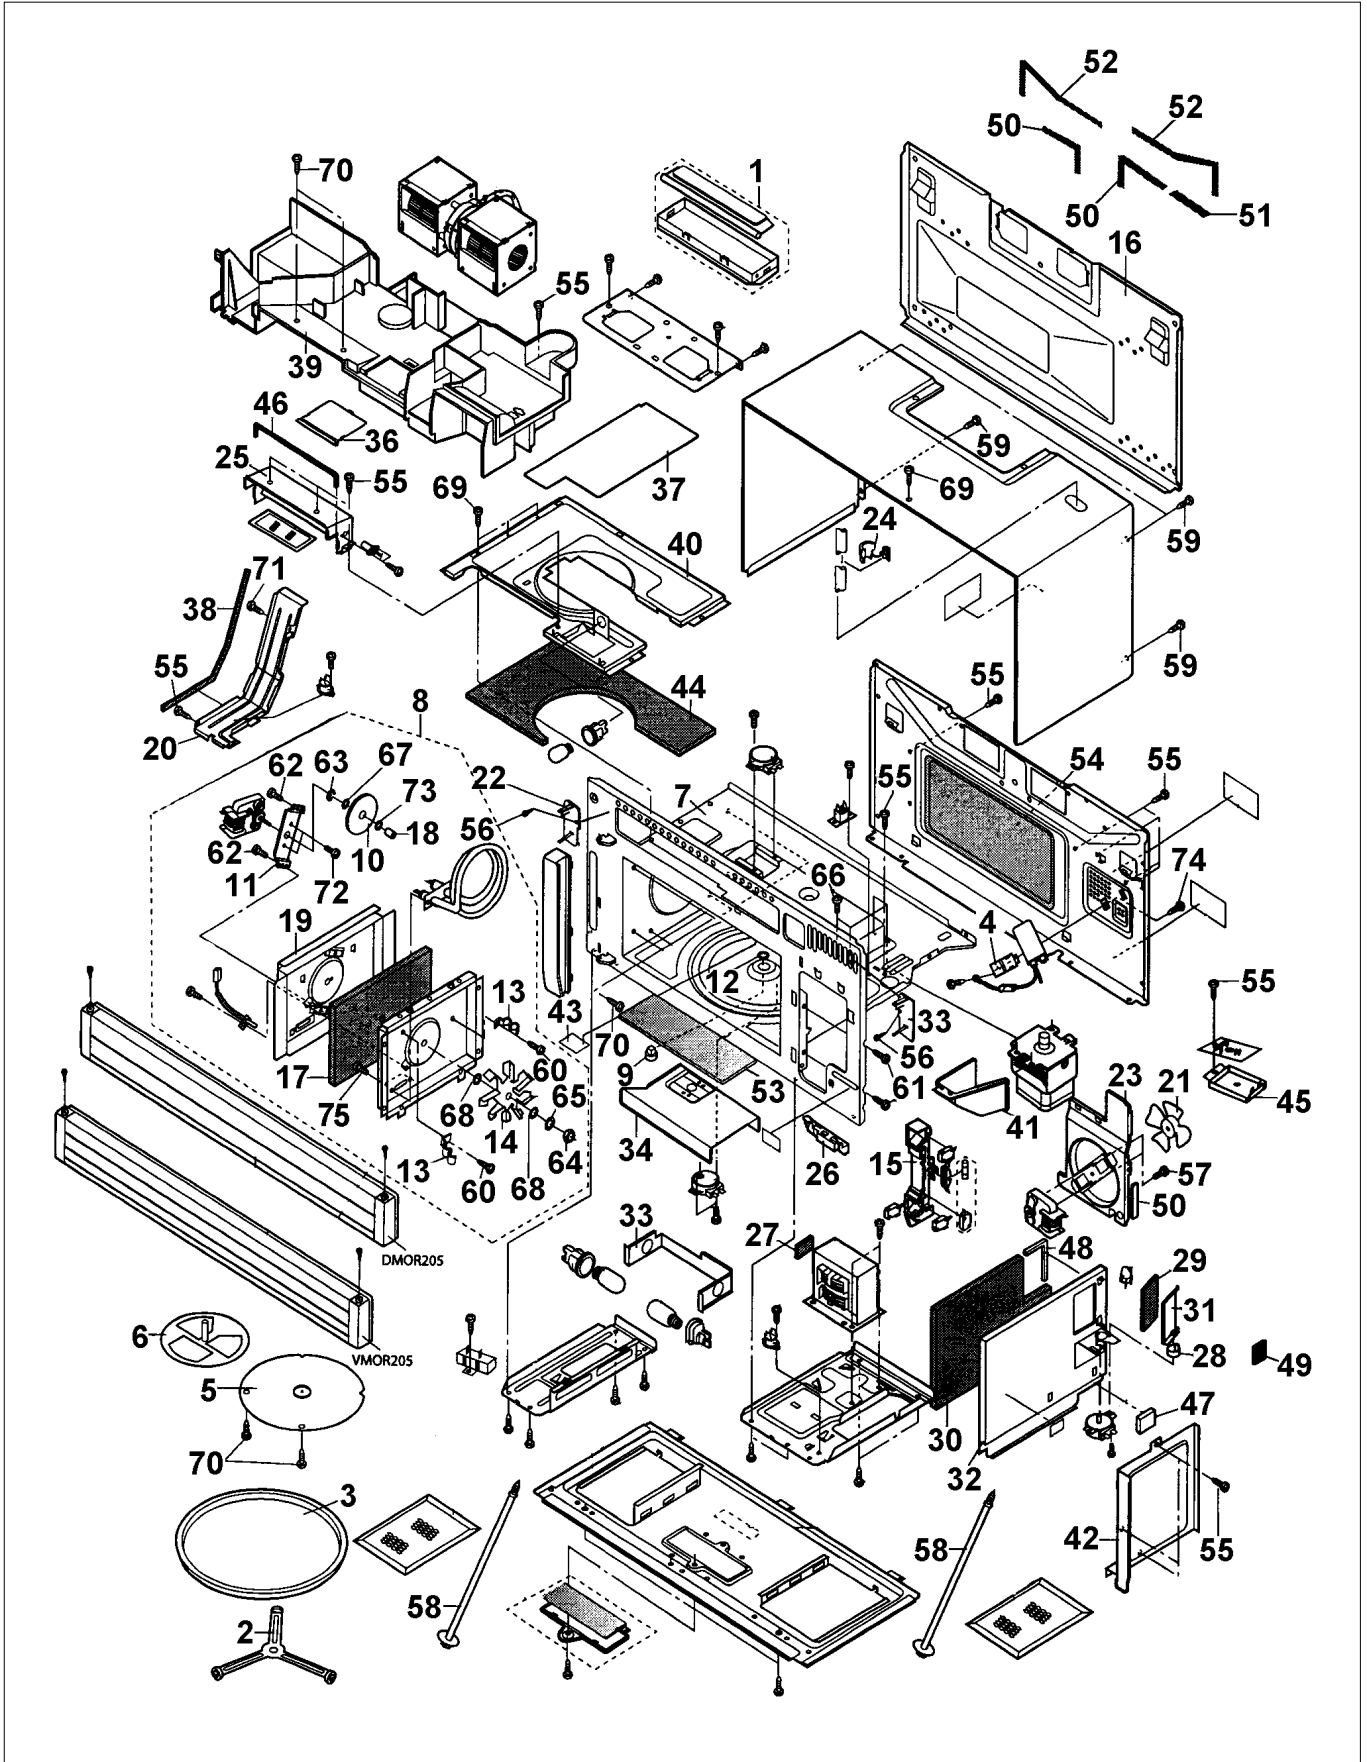

OVEN PARTS (CONT)

Item	Part No.	Name	Qty	Uom	NOTES
40	PM120120	Top Duct (PDUC-B057MRP0)	1	EA	NO LONGER AVAILABLE
41	PM120121	Magnetron Duct (PDUC-B058MRF0)	1	EA	NO LONGER AVAILABLE
42	PM120122	Hood Intake Duct - Right (PDUC-B060MRP0)	1	EA	
43	PM110089	Oven Light Screen	1	EA	
44	PM120123	Heat Protect Top (PFPF-B003MRE0)	1	EA	
45	PM110016	ANGLE	1	EA	NO LONGER AVAILABLE
46	PM120124	Exhaust Cushion (PCUSUB019MRP0)	1	EA	
47	PM120125	Cushion (PCUSUB020MRP0)	1	EA	
48	PM120126	Cushion (PCUSUB024MRP0)	1	EA	NO LONGER AVAILABLE, Not available online / Call for pricing and availability
49	PM120127	Cushion (PCUSUB033MRP0)	1	EA	
50	PM120128	Cushion (PCUSUB035MRP0)	1	EA	NO LONGER AVAILABLE
51	PM120129	Cushion (PCUSUB047MRP0)	1	EA	NO LONGER AVAILABLE
52	PM120130	Cushion (PCUSUB046MRP0)	1	EA	NO LONGER AVAILABLE
53	PM120131	Heat Protect - Bottom (PFPF-B005MRE0)	1	EA	
54	PM120132	Heat Protect - Rear (PFPF-B004MRE0)	1	EA	NO LONGER AVAILABLE, Not available online / Call for pricing and availability
55	PM120146	SCREW : 4MM X 12MM	1	EA	
56	PM120147	SCREW (LX-CZB020MRE0)	1	EA	
57	PM120148	SCREW : 3MM X 14MM	1	EA	NO LONGER AVAILABLE, Not available online / Call for pricing and availability
58	PM120149	Unit Mounting Screw	1	EA	
59	PM120004	SPECIAL SCREW	1	EA