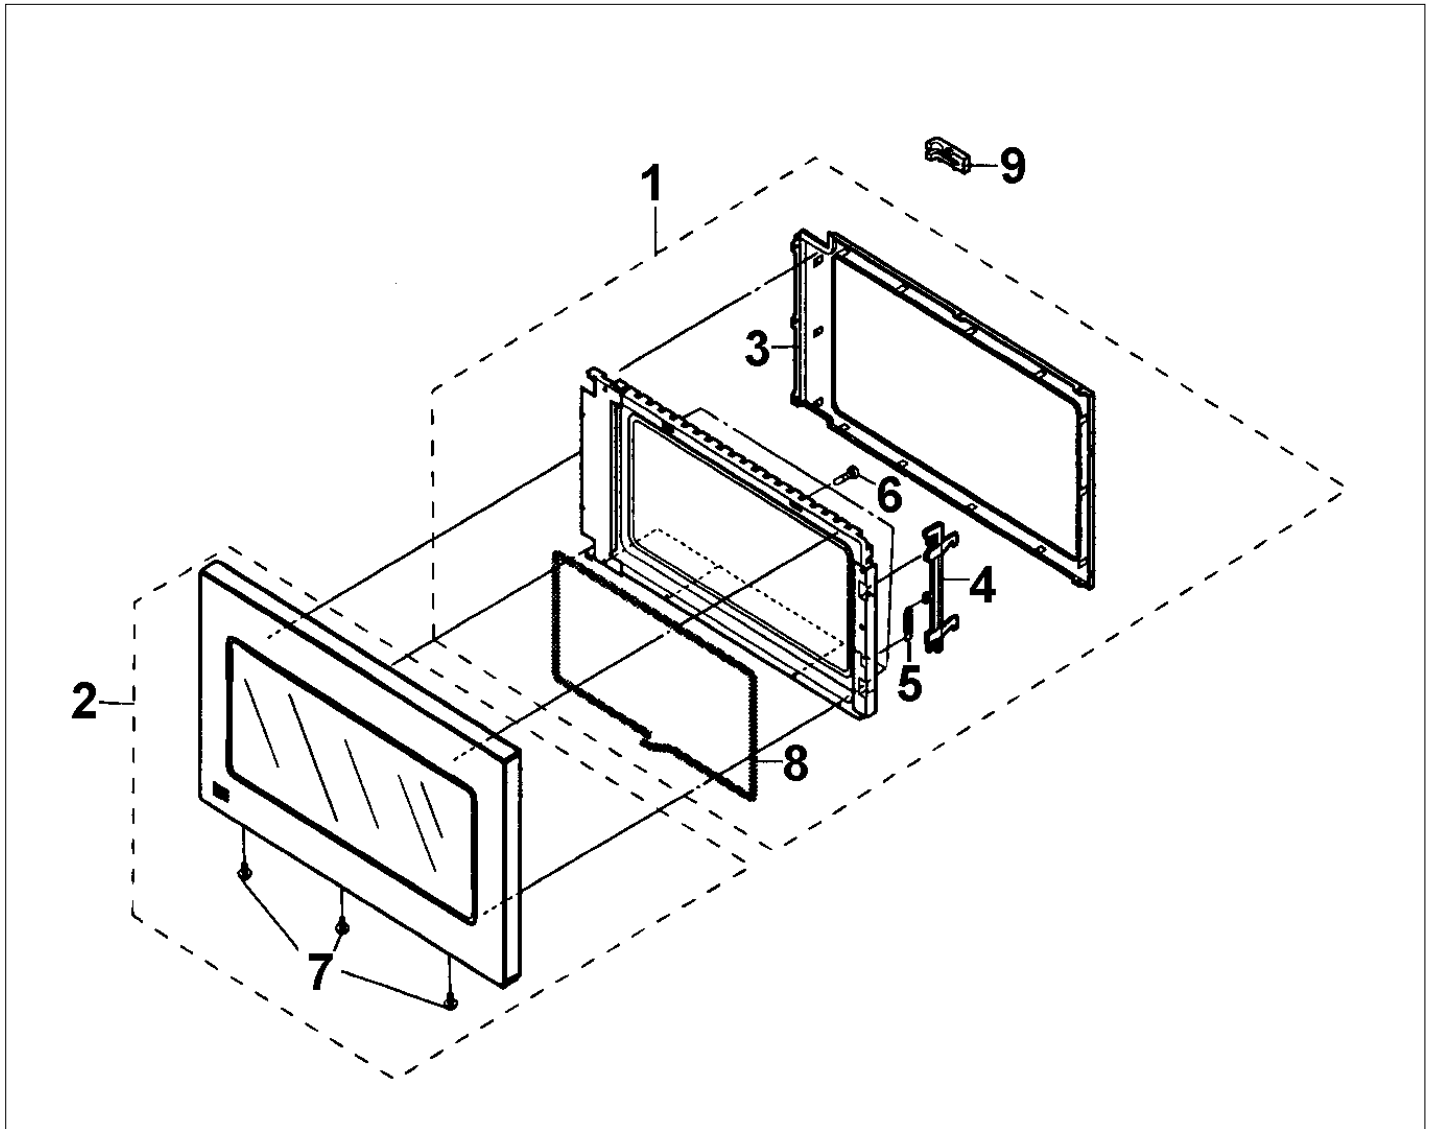

DOOR PARTS

Item	Part No.	Name	Qty	Uom	NOTES
1	PM110090	Door Panel Assembly	1	EA	
2	PM110091	Door Frame (VMOR205SS)	1	EA	
3	PM110093	Choke Cover	1	EA	
4	PM120133	Latch Head (LSTPPB025MRF0)	1	EA	
5	PM120007	LATCH SPRING	1	EA	
6	PM120085	SCREW; 4MM X 8MM (XCTSD40P08000)	1	EA	NO LONGER AVAILABLE, Not available online / Call for pricing and availability
7	PM120033	SCREW ; CONTROL PANEL MTG.	1	EA	
8	PM120134	Door Cushion (PCUSUB073MRP0)	1	EA	
9	PM120116	Door Stopper (LSTPPB024MRF0)	1	EA	
NI	PE010020	LOGO - PROFESSIONAL - VRTR, *BK* ASSY	1	EA