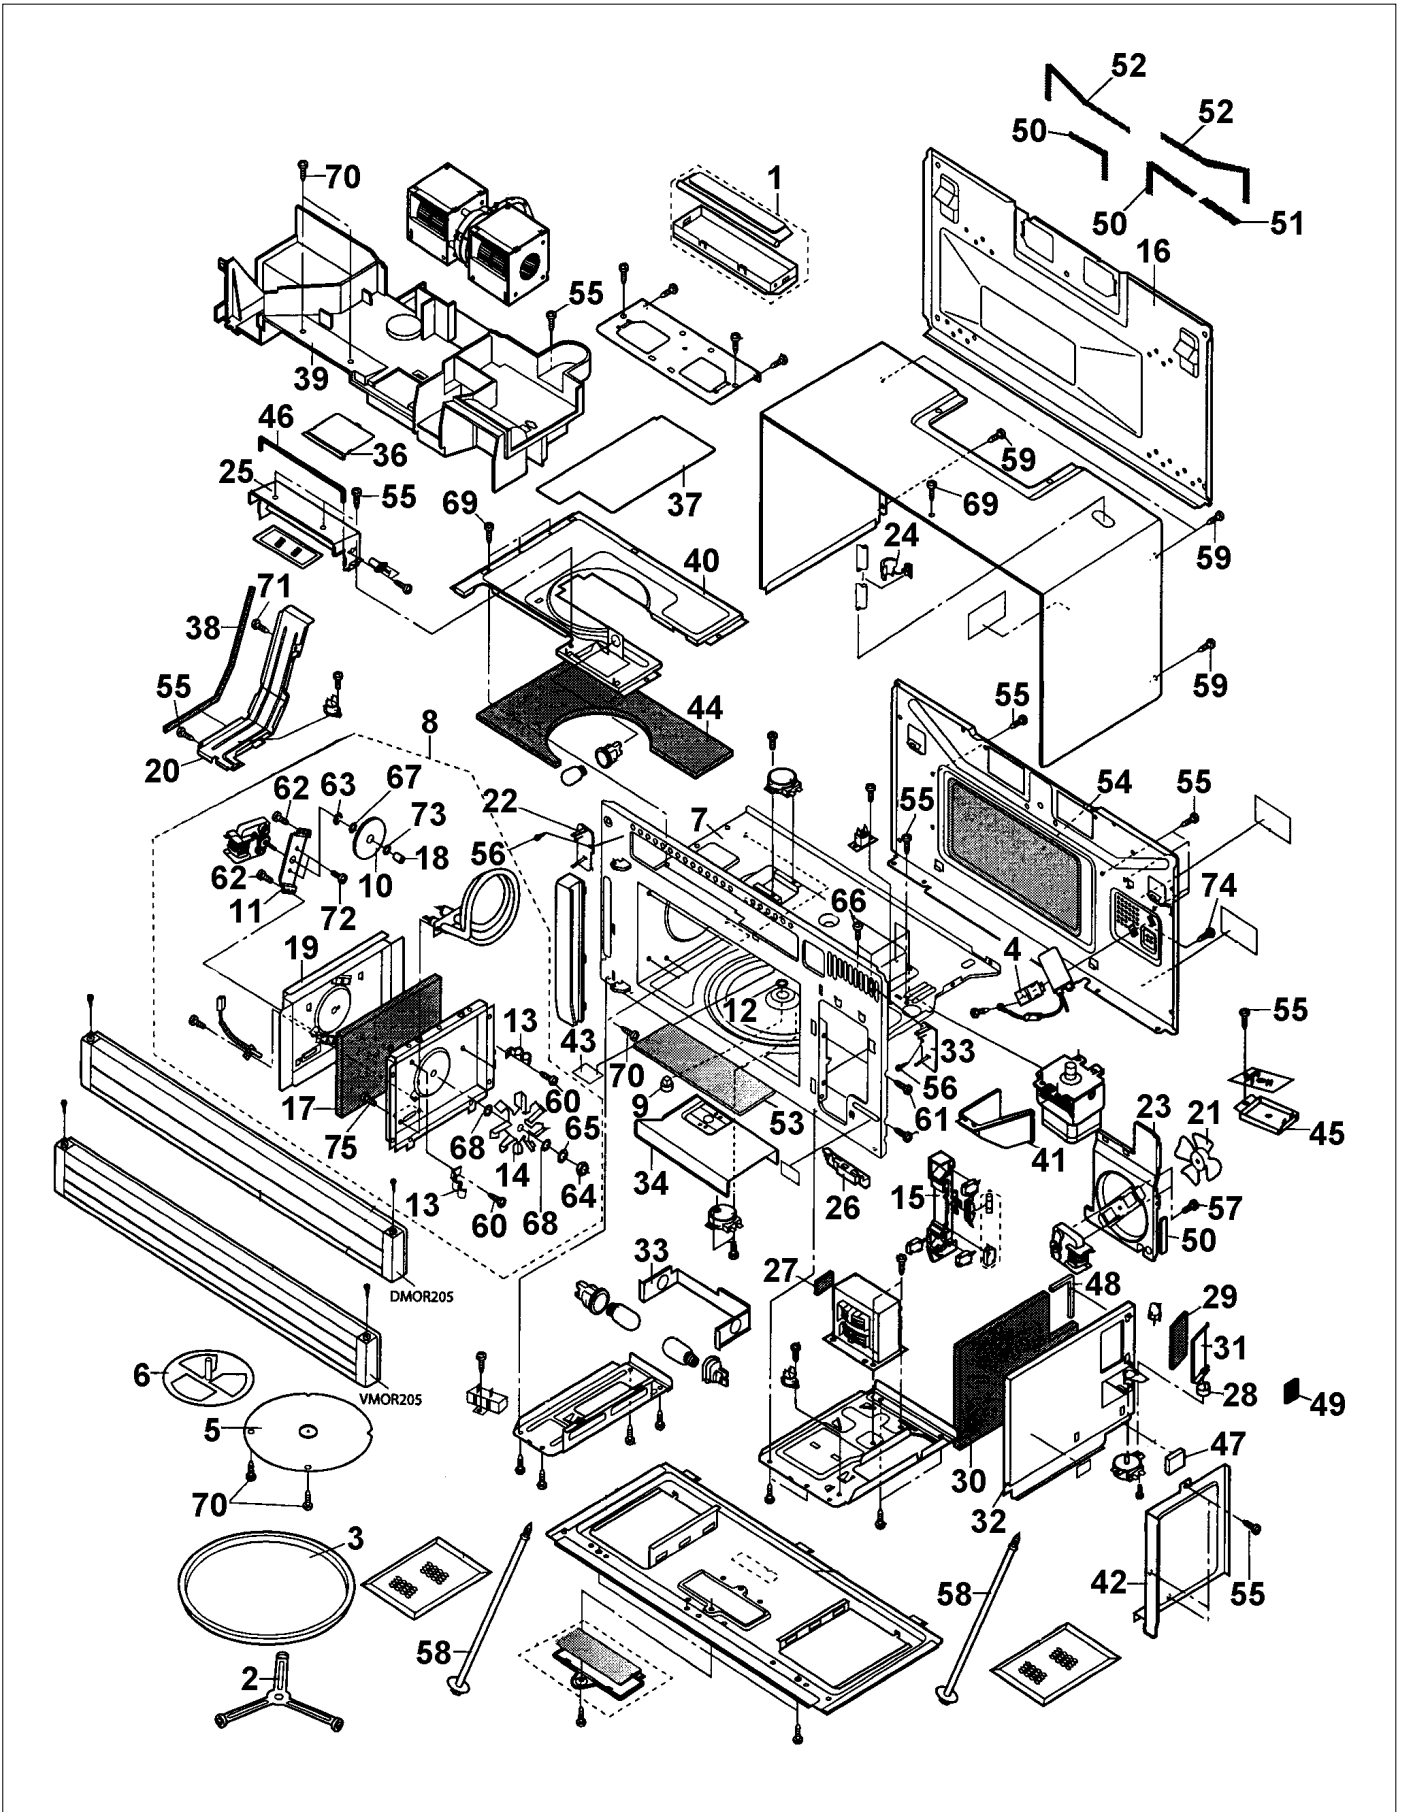

Item	Part No.	Name	Qty	Uom	NOTES
74	PM120141	Screw, 4mm X 8mm	1	EA	NO LONGER AVAILABLE, Not available online / Call for pricing and availability
75	PM120145	Screw, 4mm X 6mm	1	EA	NO LONGER AVAILABLE, Not available online / Call for pricing and availability