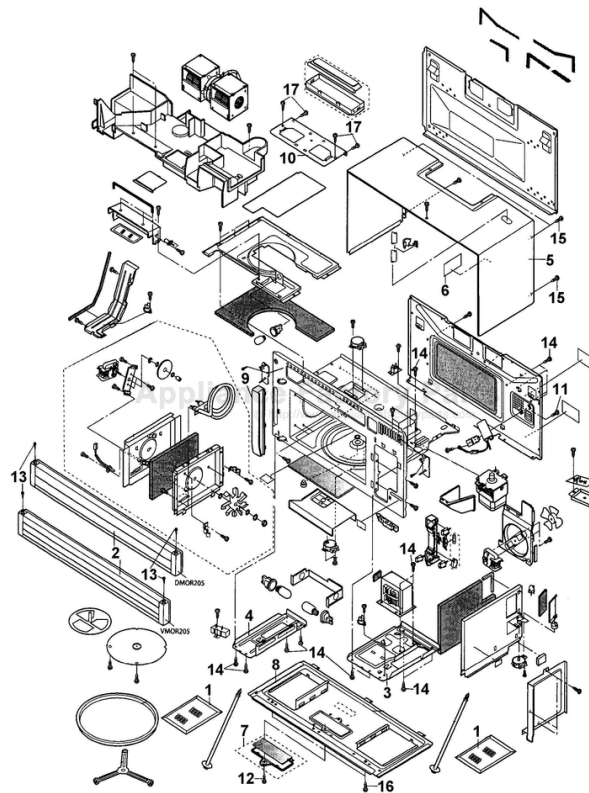

[Find Your VIKING Microwave Parts - Select From 37 Models](#)

----- Manual continues below -----