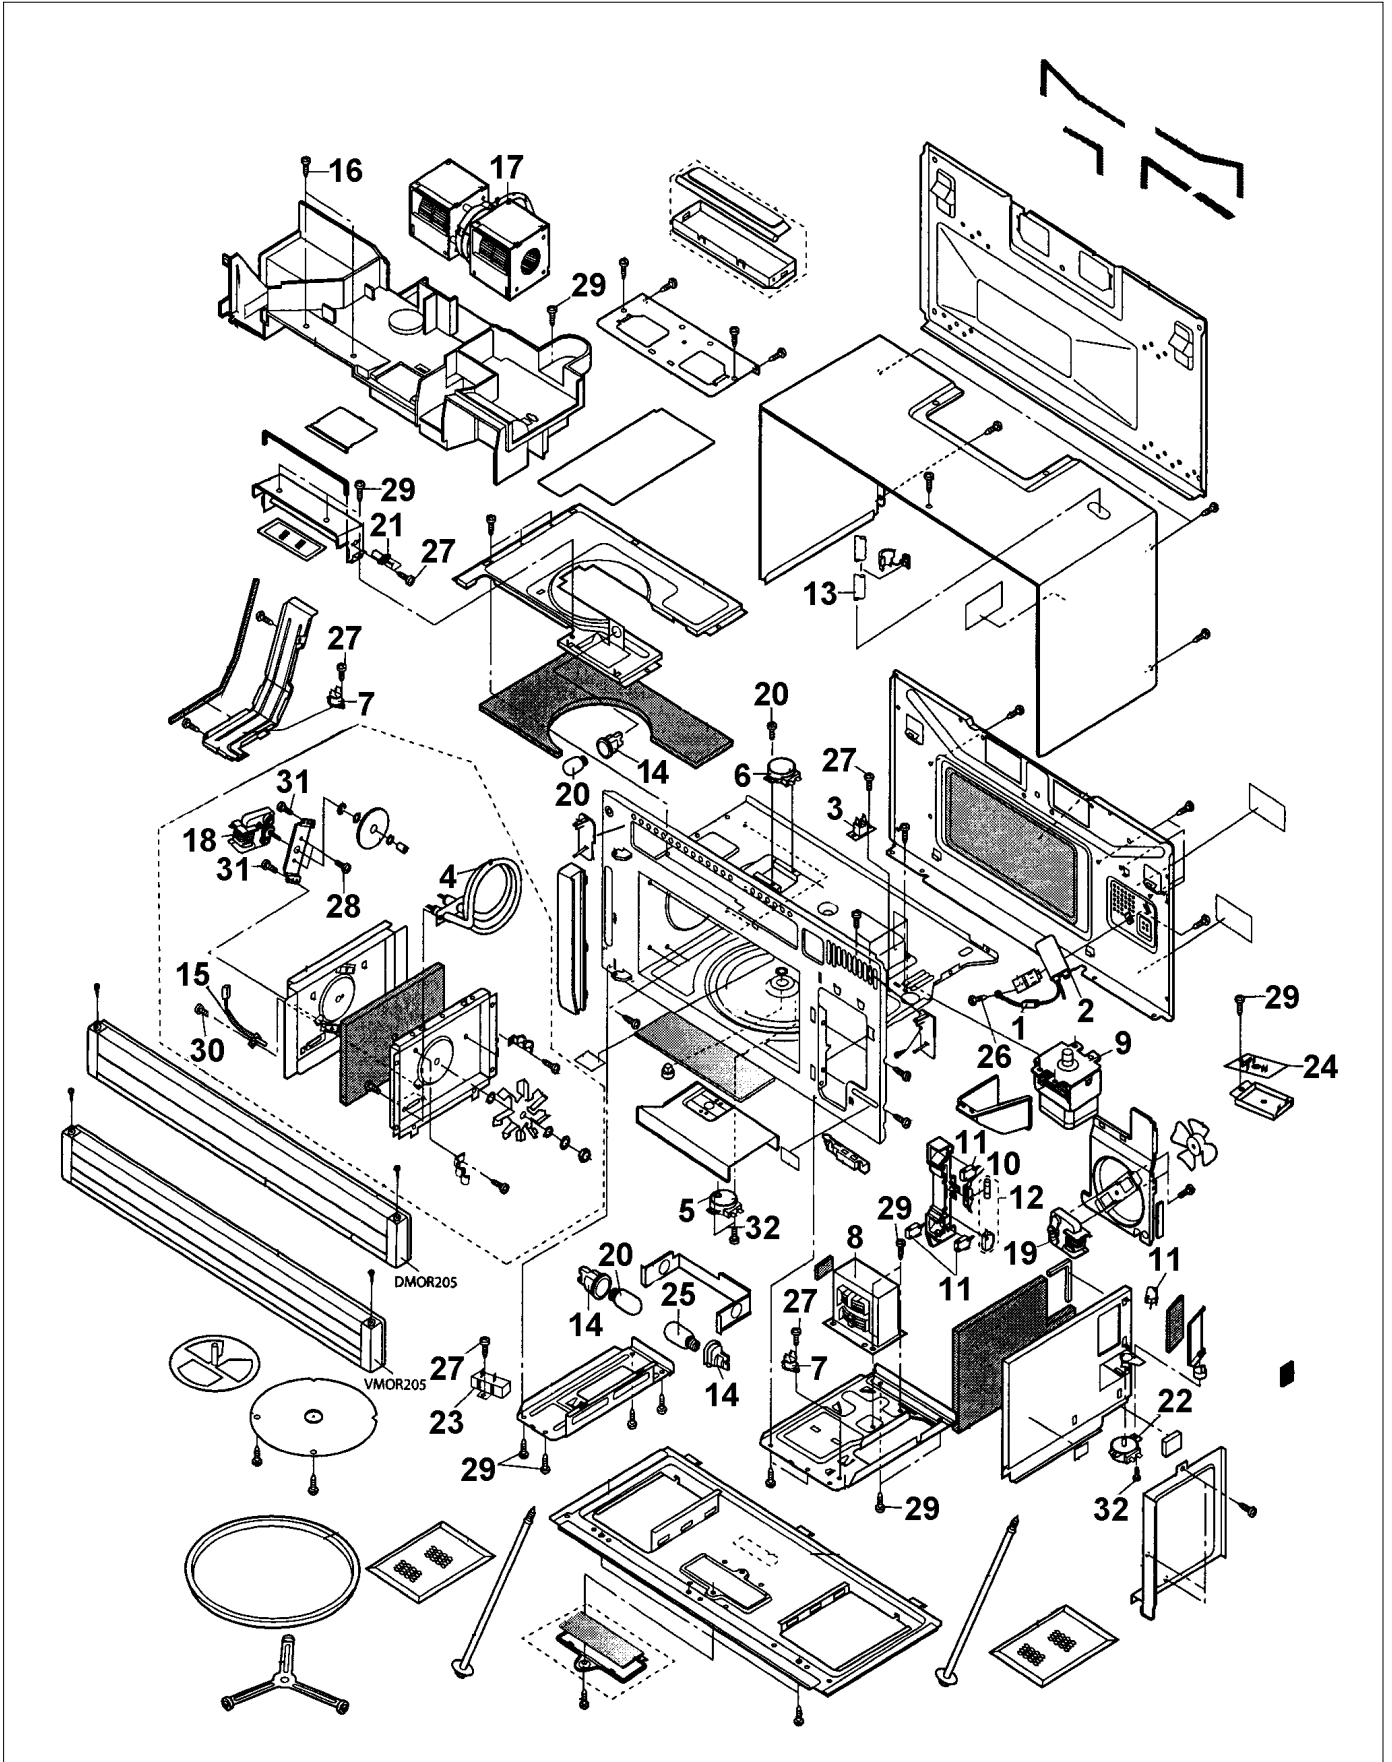

ELECTRIC PARTS

Item	Part No.	Name	Qty	Uom	NOTES
1	PM100066	High Voltage Rectifier Assembly	1	EA	
2	PM100044	H.V. CAPACITOR (INTERCHANGEABLE)	1	EA	
3	PM100016	OVEN TEMP FUSE	1	EA	
4	PM100068	CONVECTION HEARTER	1	EA	
5	PM100069	TURNTABLE MOTOR	1	EA	
6	PM100070	Stirrer Motor	1	EA	
7	PM100071	THERMAL CUTOOUT N.O. 60o C	1	EA	
8	049248-000	HV TRANSFORMER REPLACEMENT KIT	1	EA	
9	PM100073	Magnetron	1	EA	
10	PM100074	Fuse Holder	1	EA	
11	PM100019	INTERLOCK SWITCH	1	EA	
12	PM100075	Monitor and Scodary Interlock Switch	1	EA	
13	PM100076	Power Supply Cord	1	EA	
14	063234-000	HOOD LAMP SOCKET	1	EA	
15	PM100077	THERMISTOR	1	EA	
16	PM120076	SCREW; 4MM X 10MM	1	EA	NO LONGER AVAILABLE
17	PM100078	Hood Fan Motor	1	EA	
18	PM100079	CONVECTION MOTOR	1	EA	
19	PM100080	Fan Motor	1	EA	
20	PM100081	Hood / Oven Lamp	1	EA	
21	PM100082	AH Sensor	1	EA	
22	022389-000	DAMPER MOTOR	1	EA	
23	PM100084	Noise Resistor	1	EA	
24	PM100085	NOISE FILTER	1	EA	
25	PM100086	Hood Lamp	1	EA	
26	PM120141	Screw, 4mm X 8mm	1	EA	NO LONGER AVAILABLE, Not available online / Call for pricing and availability
27	PM120143	Screw, 3mm X 8mm	1	EA	NO LONGER AVAILABLE, Not available online / Call for pricing and availability