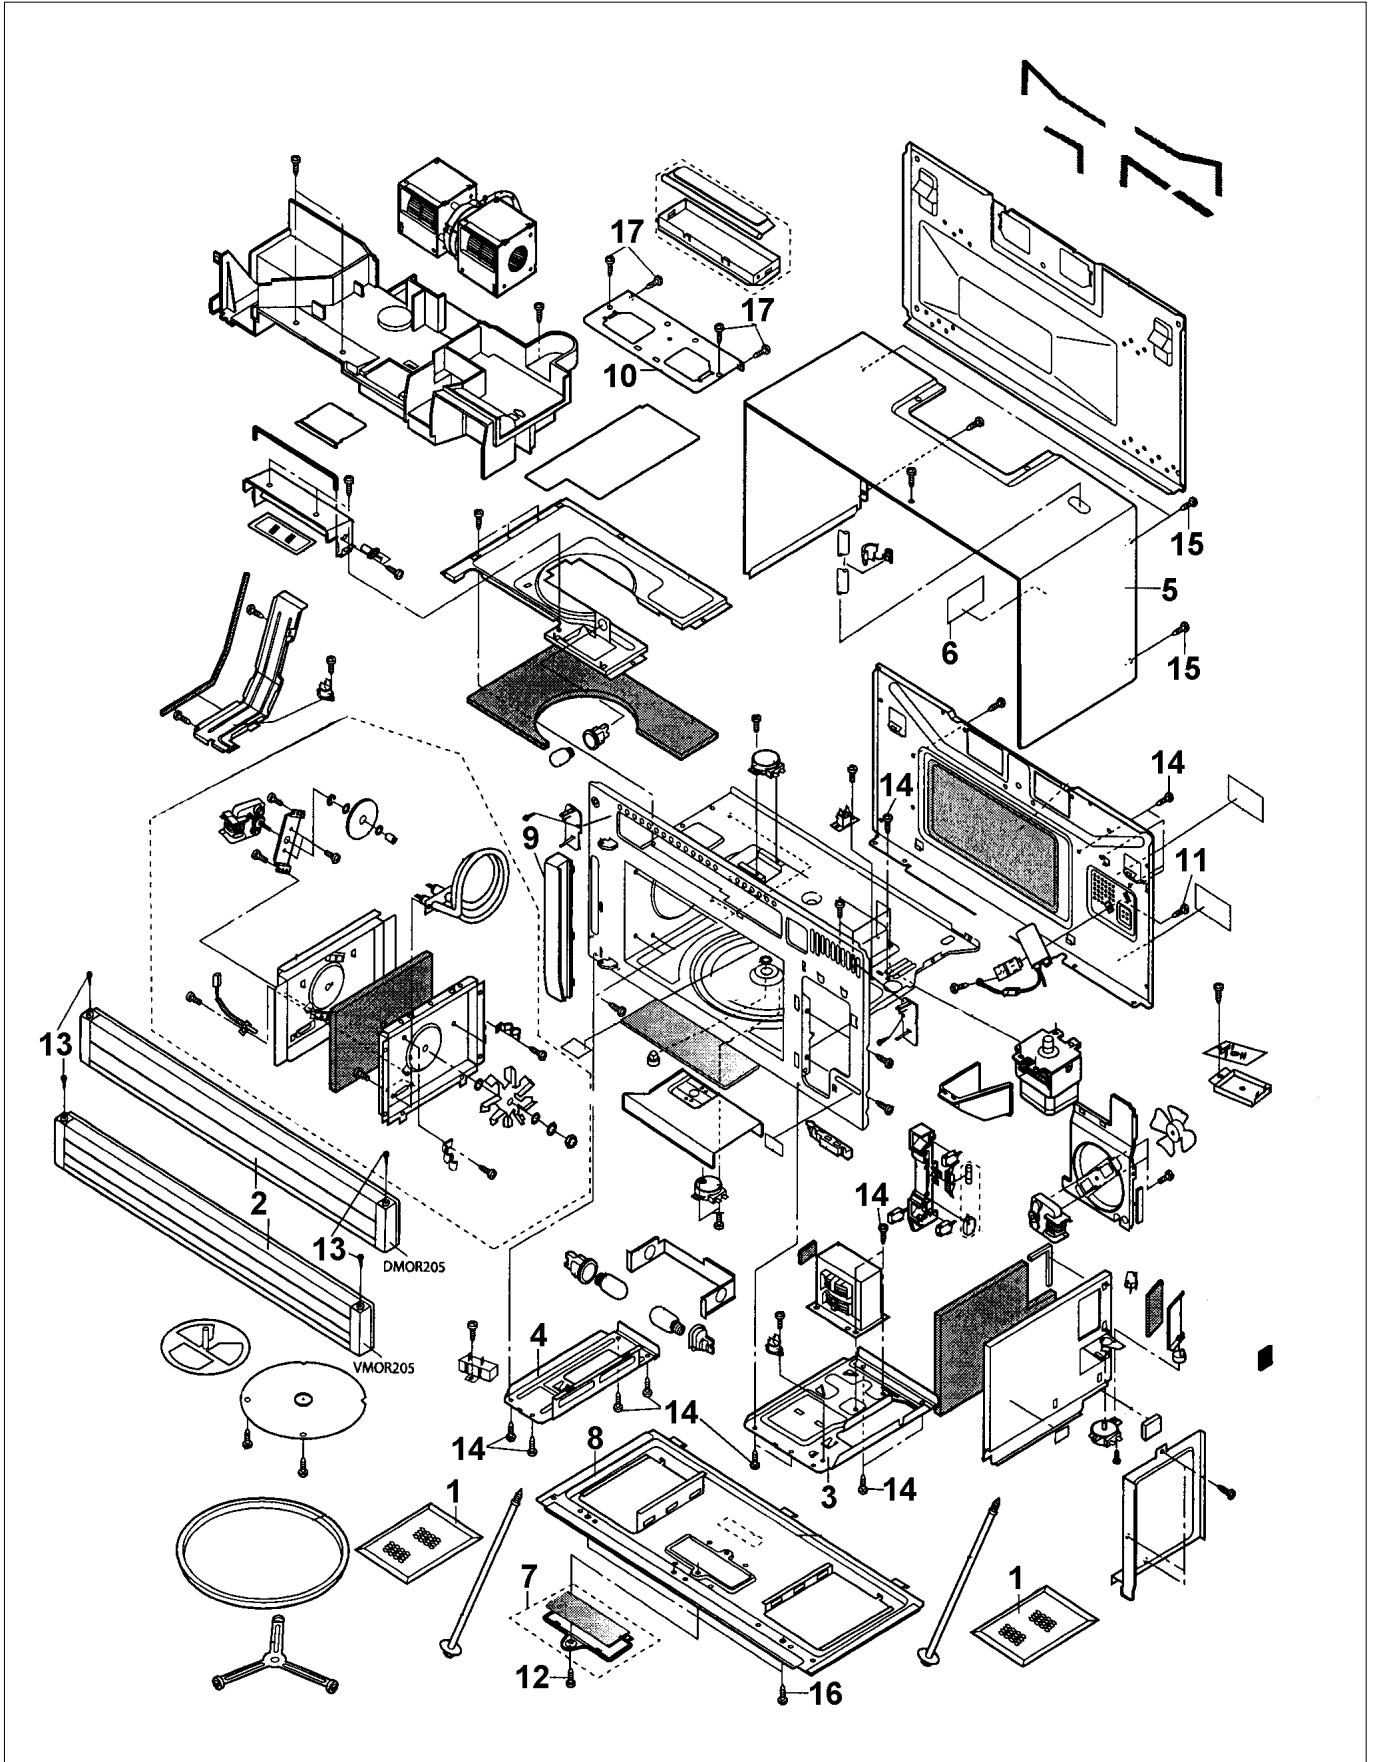

----- Manual continues below -----

VMOR205

CABINET PARTS	1
CONTROL PANEL PARTS	2
DOOR PARTS	3
ELECTRIC PARTS	4
OVEN PARTS	5
OVEN PARTS (CONT)	6
WIRING AND MISC	7
Appendix A:Pages Index	A
Appendix B:Parts Index	B

CABINET PARTS

Item	Part No.	Name	Qty	Uom	NOTES
1	PM110064	Grease Filter	1	EA	
2	PM110065	Hood Exhaust Louver (VMOR205SS)	1	EA	
3	PM110067	Base Plate - Right	1	EA	
4	PM110068	Base Plate - Left	1	EA	
5	022399-000	OUTER CASE CABINET	1	EA	
6	PM120102	Schematic Diagram (TMAPCB103MRR0)	1	EA	NO LONGER AVAILABLE, Not available online / Call for pricing and availability
7	PM110070	Hood Lamp Glass Assembly	1	EA	
8	PM110071	Base Cover	1	EA	
9	PM110072	LEFT SNASH ASSEMBLY	1	EA	
10	PM110074	Rear Stay	1	EA	
11	PM120141	Screw, 4mm X 8mm	1	EA	NO LONGER AVAILABLE, Not available online / Call for pricing and availability
12	PM120142	Screw, 4mm X 10mm	1	EA	
13	PM120033	SCREW ; CONTROL PANEL MTG.	1	EA	
14	PM120146	SCREW : 4MM X 12MM	1	EA	
15	PM120004	SPECIAL SCREW	1	EA	
16	PM120153	Screw, 4mm X 12mm	1	EA	
17	PM120159	SCREW	1	EA	

CONTROL PANEL PARTS

Item	Part No.	Name	Qty	Uom	NOTES
1	PM100087	Control Unit	1	EA	
2	PM100088	Control Panel Subassy	1	EA	
3	PM120044	OPEN BUTTON SPRING	1	EA	
4	PM120103	Open Button Assy (VMOR205SS)(FDECAB081MRK 0C)	1	EA	
5	PM120105	Screw, 3mm X 10mm(XEPSD30P10XS0)	1	EA	NO LONGER AVAILABLE, Not available online / Call for pricing and availability
6	PM120146	SCREW : 4MM X 12MM	1	EA	