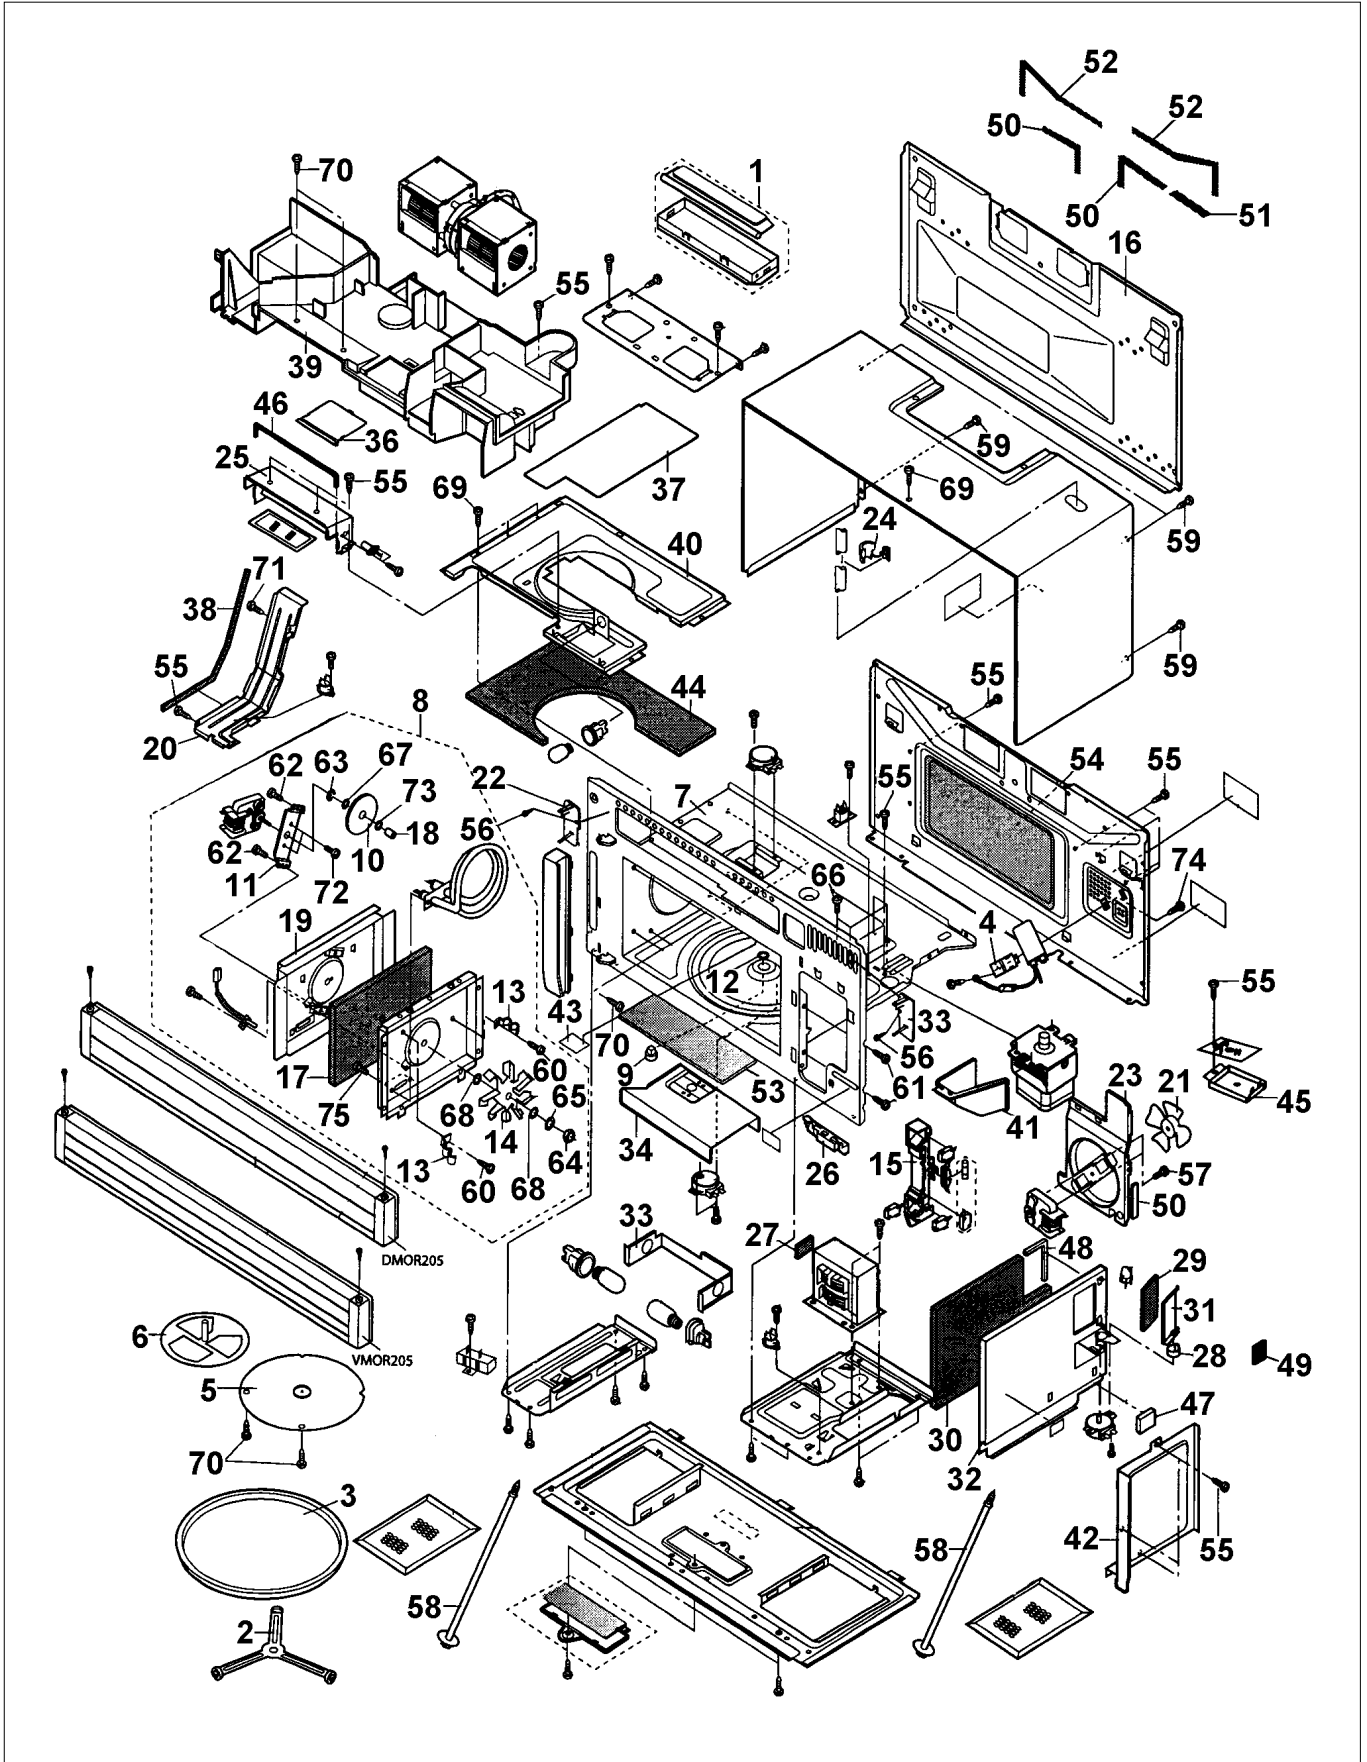

OVEN PARTS

Item	Part No.	Name	Qty	Uom	NOTES
1	PM120106	Exhaust Damper Assembly (FFTA-B004MRK0)	1	EA	
2	PM110075	Turntable Support Assembly	1	EA	
3	PM110076	Turntable Tray	1	EA	
NI	042555-000	METAL TRAY GASKET	1	EA	
4	PM100090	Capacitor Holder	1	EA	
5	PM110077	Stirrer Cover Assembly	1	EA	
6	PM110078	Stirrer Fan Assembly	1	EA	
7	NOT REPLACEABLE	OVEN CAVITY	1	EA	
8	PM100091	Convection Heater Unit	1	EA	
9	PM100092	COUPLING	1	EA	
10	PM100093	CONVECTION MOTOR FAN	1	EA	
11	PM100094	CONVECTION MOTOR ANGLE	1	EA	NO LONGER AVAILABLE, Not available online / Call for pricing and availability
12	PM100095	Turntable Motor Packing	1	EA	Not available online / Call for pricing and availability
13	PM100055	HEATER ELEMENT HOLDER	1	EA	NO LONGER AVAILABLE, Not available online / Call for pricing and availability
14	PM100096	Convection Fan	1	EA	
15	057735-000	LATCH HOOK	1	EA	
16	PM110079	Unit Mounting Plate	1	EA	
17	PM110080	Heat Protector - Left	1	EA	NO LONGER AVAILABLE, Not available online / Call for pricing and availability
18	PM110081	COLLER	1	EA	
19	PM110082	Heater Cover - Left	1	EA	
20	PM120108	Hood Intake Duct - Left (PDUC-B083MRP0)	1	EA	NO LONGER AVAILABLE, Not available online / Call for pricing and availability
21	PM110083	Fan Blade	1	EA	
22	PM110084	End Cap Holder - Left	1	EA