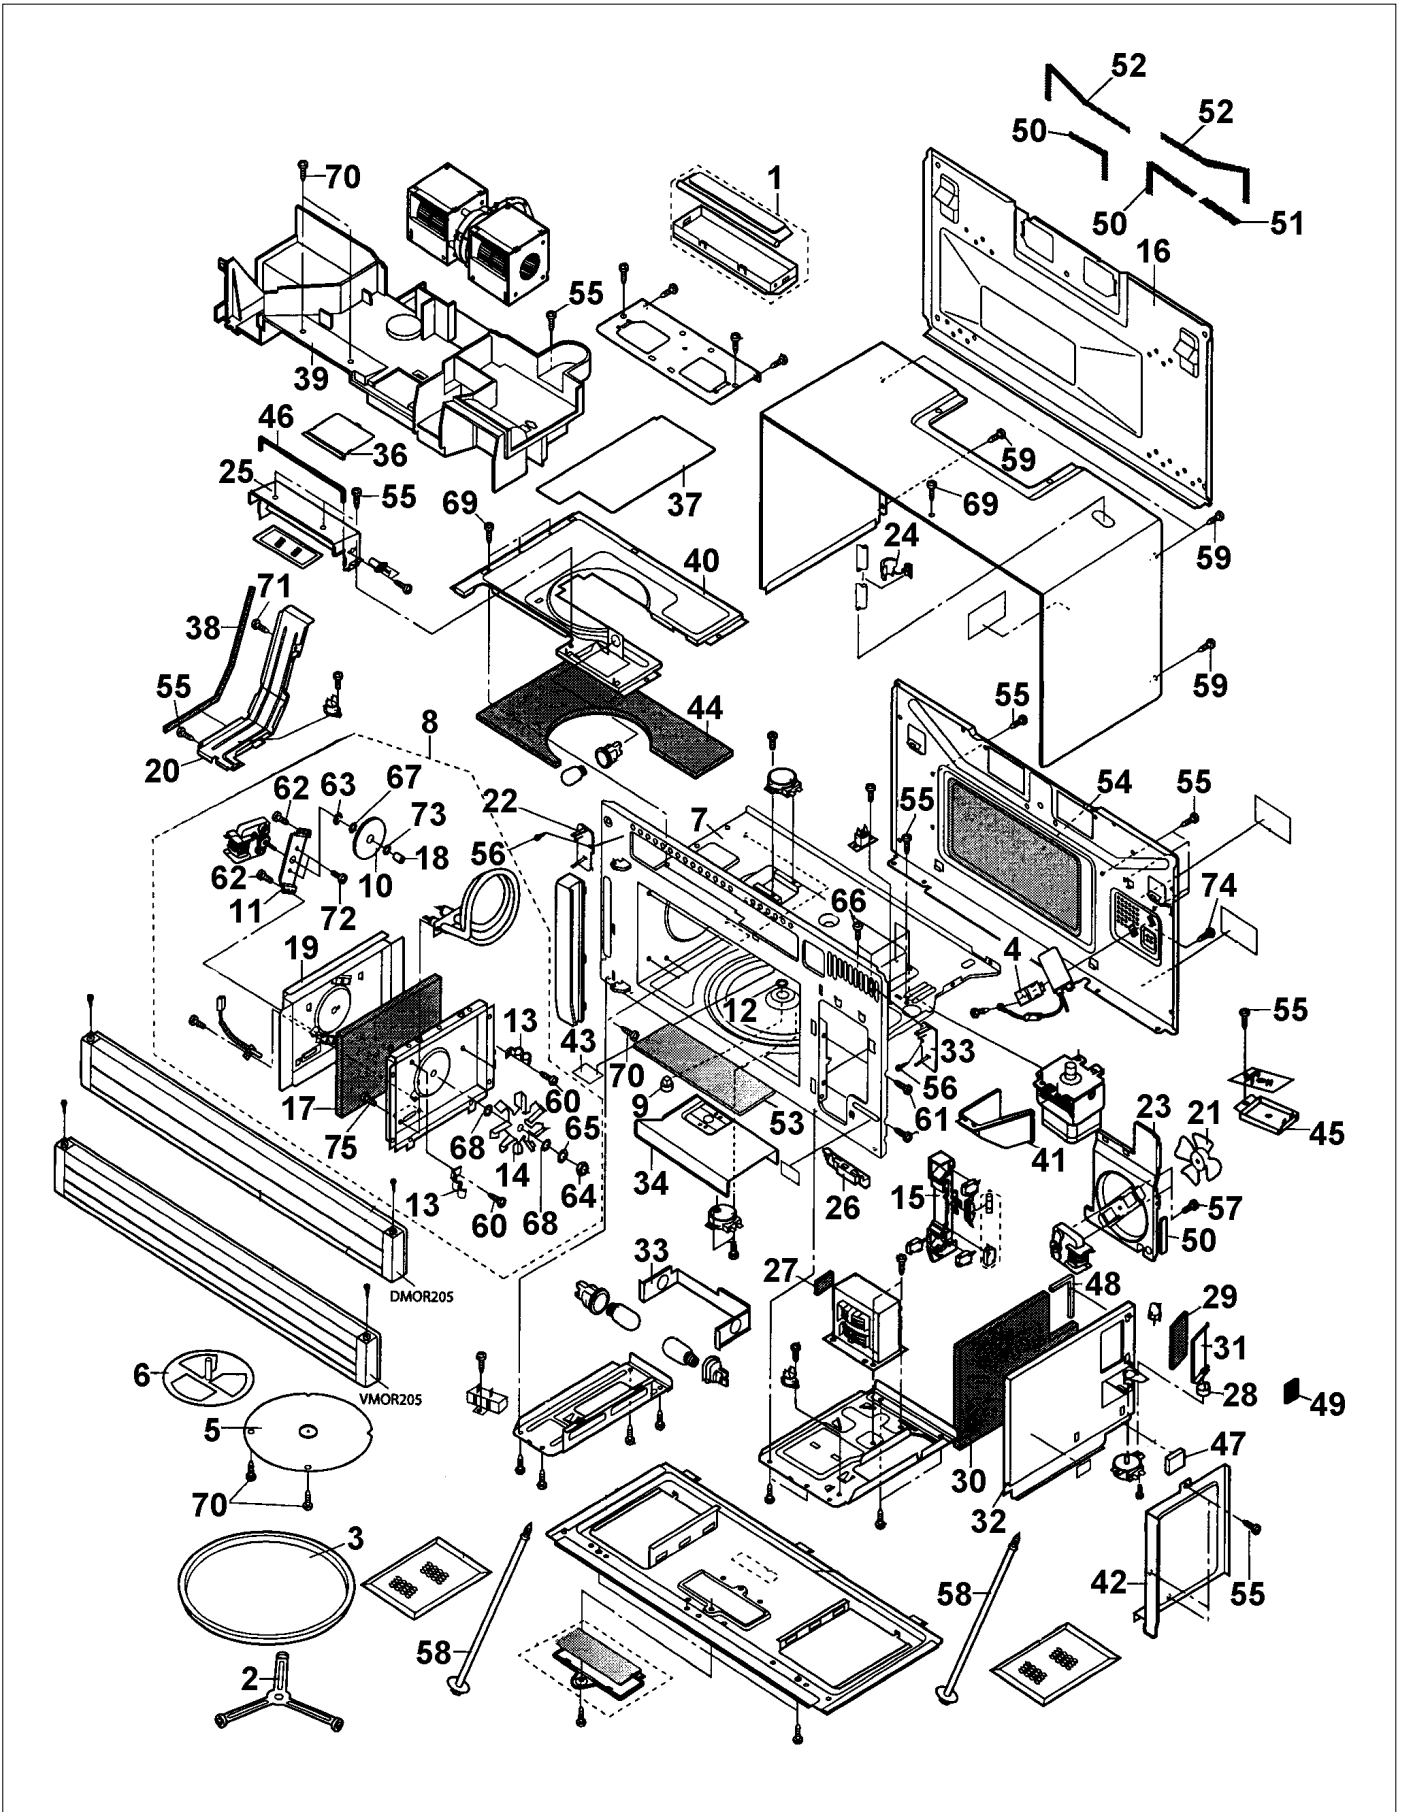

Item	Part No.	Name	Qty	Uom	NOTES
60	PM120150	Screw, 3mm X 6mm	1	EA	NO LONGER AVAILABLE, Not available online / Call for pricing and availability
61	PM120003	SCREW	1	EA	NO LONGER AVAILABLE
62	PM120151	Screw, 4mm X 8mm	1	EA	NO LONGER AVAILABLE
63	PM120152	E-Ring	1	EA	NO LONGER AVAILABLE, Not available online / Call for pricing and availability
64	PM120154	Nut, 4mm X 3.2mm	1	EA	NO LONGER AVAILABLE
65	PM120155	Spring Washer	1	EA	NO LONGER AVAILABLE, Not available online / Call for pricing and availability
66	PM120002	SPECIAL SCREW	1	EA	
67	PM120156	Washer, 5mm X 2mm	1	EA	NO LONGER AVAILABLE, Not available online / Call for pricing and availability
68	PM120157	Washer, 4mm X 0.8mm	1	EA	NO LONGER AVAILABLE, Not available online / Call for pricing and availability
69	PM120159	SCREW	1	EA	
70	PM120076	SCREW; 4MM X 10MM	1	EA	NO LONGER AVAILABLE
71	PM120077	SCREW; 4MM X 8MM (XCTWW40P08000)	1	EA	NO LONGER AVAILABLE, Not available online / Call for pricing and availability
72	PM120144	Screw, 3mm X 6mm	1	EA	NO LONGER AVAILABLE
73	PM120158	Washer, 5mm X 0.8mm	1	EA	NO LONGER AVAILABLE, Not available online / Call for pricing and availability