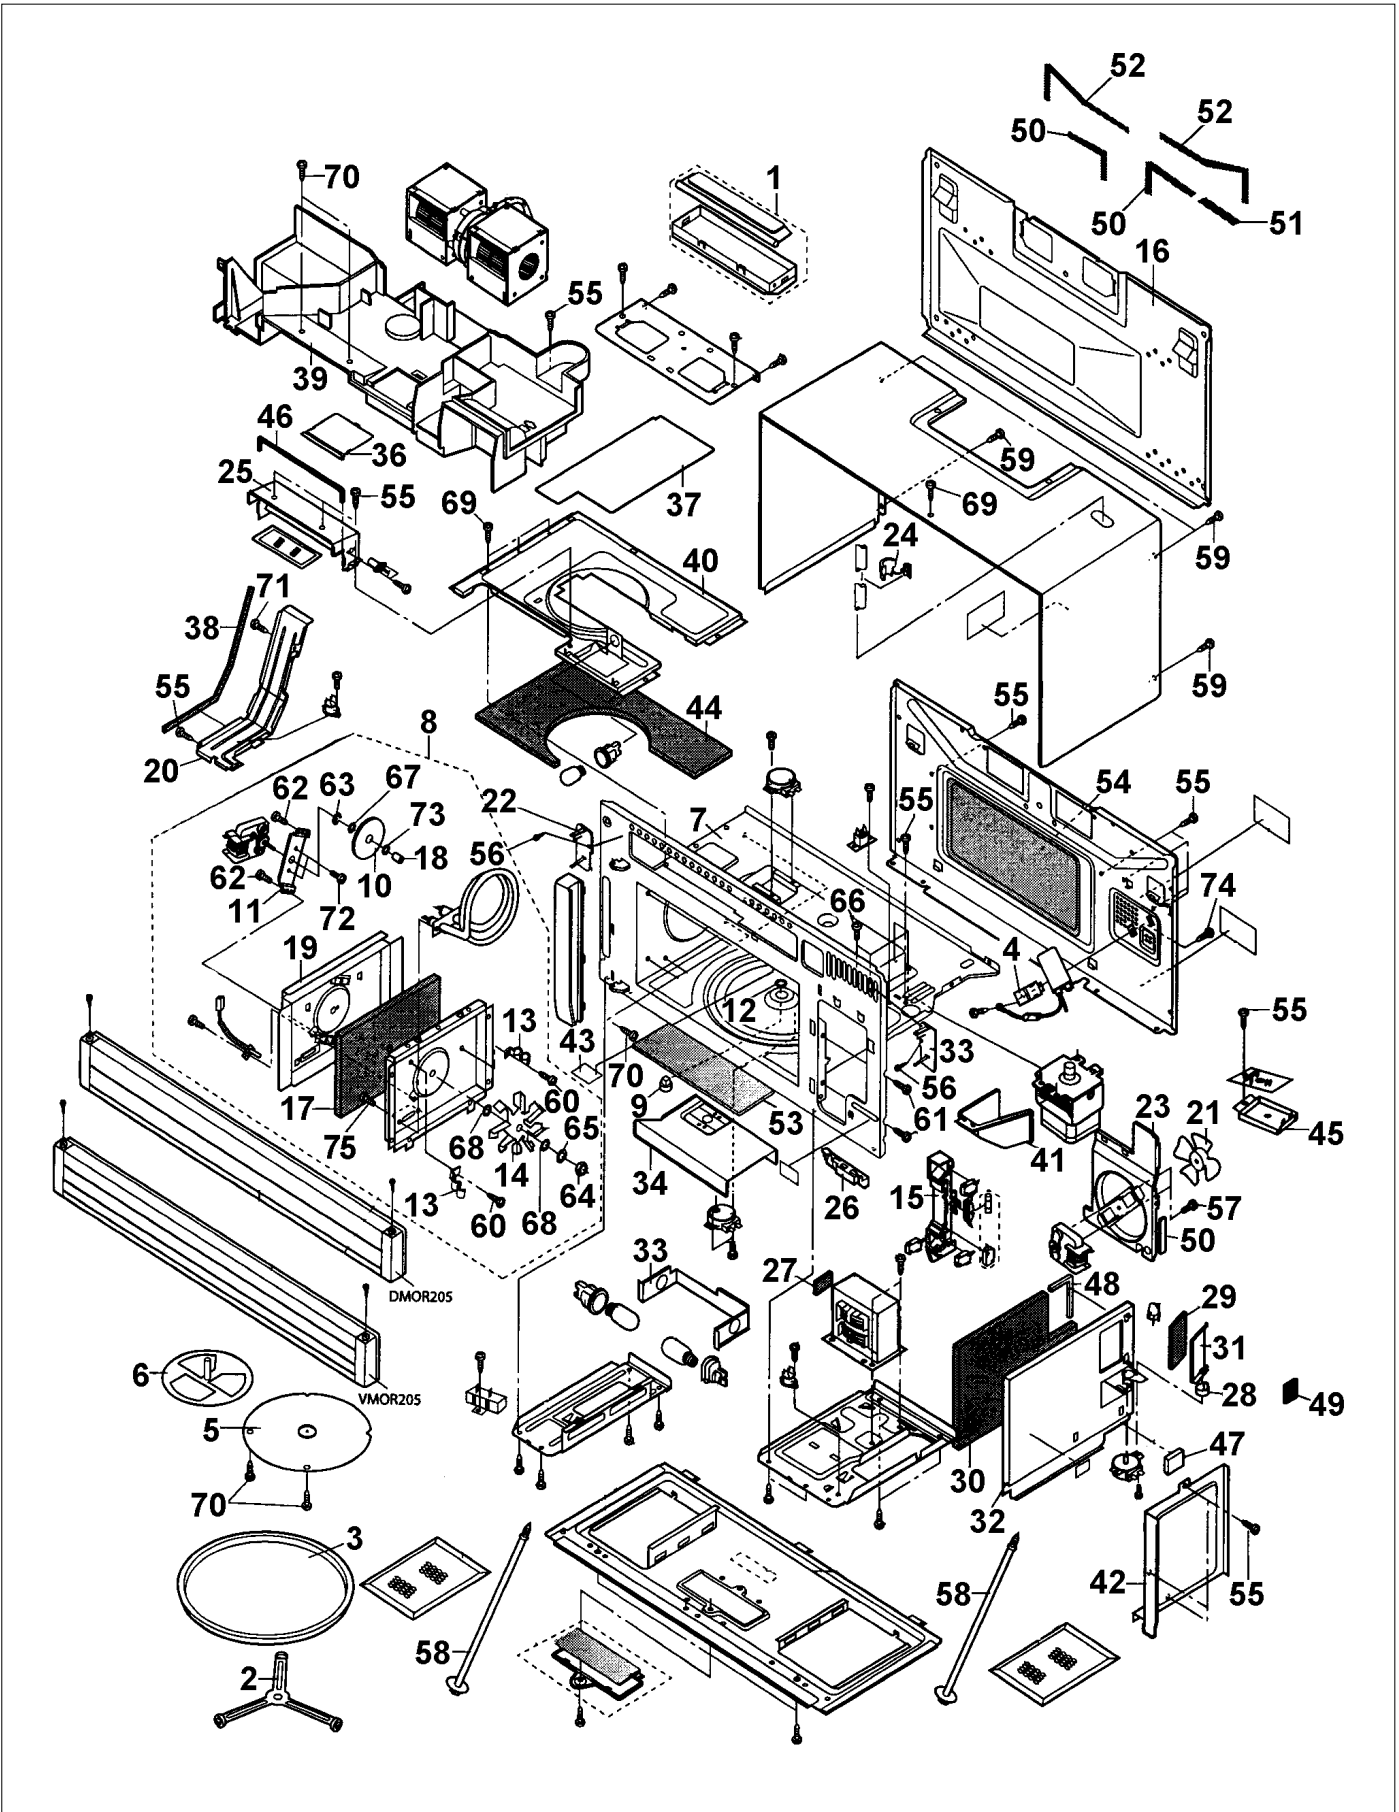

Item	Part No.	Name	Qty	Uom	NOTES
23	PM120109	FAN DUCT (FDUC-B065MRK0)	1	EA	
24	PM100097	CORD BUSHING	1	EA	
25	PM120110	Exhaust Duct (FDUC-B049MRK0)	1	EA	NO LONGER AVAILABLE, Not available online / Call for pricing and availability
26	PM120006	SWITCH LEVER	1	EA	
27	PM120111	Cushion (PCUSGB030MRP0)	1	EA	
28	PM120112	Damper Cam (MCAMPB001MRF0)	1	EA	
29	PM120113	Damper Cushion (PCUSUB032MRP0)	1	EA	NO LONGER AVAILABLE
30	PM120114	HEAT PROTECTOR - RIGHT (PFPF-B001MRE0)	1	EA	NO LONGER AVAILABLE, Not available online / Call for pricing and availability
31	PM120115	DAMPER PLATE (PFTA-B003MRP0)	1	EA	NO LONGER AVAILABLE
32	PM110085	Thermal Cover - Right	1	EA	NO LONGER AVAILABLE, Not available online / Call for pricing and availability
33	PM110086	End Cap Holder - Right	1	EA	
34	PM110087	Thermal Cover Bottom	1	EA	
35	PM120116	Door Stopper (LSTPPB024MRF0)	1	EA	
36	PM110088	OVEN LAMP COVER	1	EA	
37	PM120117	Heat Protect Top Sheet (PCOVPB050MRP0)	1	EA	NO LONGER AVAILABLE, Not available online / Call for pricing and availability
38	PM120118	Cushion (PCUSGB027MRP0)	1	EA	
39	PM120119	Hood Exhaust Duct (PDUC-B056MRF0A)	1	EA	NO LONGER AVAILABLE, Not available online / Call for pricing and availability
NI	005478-000	OTR HEAT DEFLECTOR (PREF-B005MRT0B)	1	EA