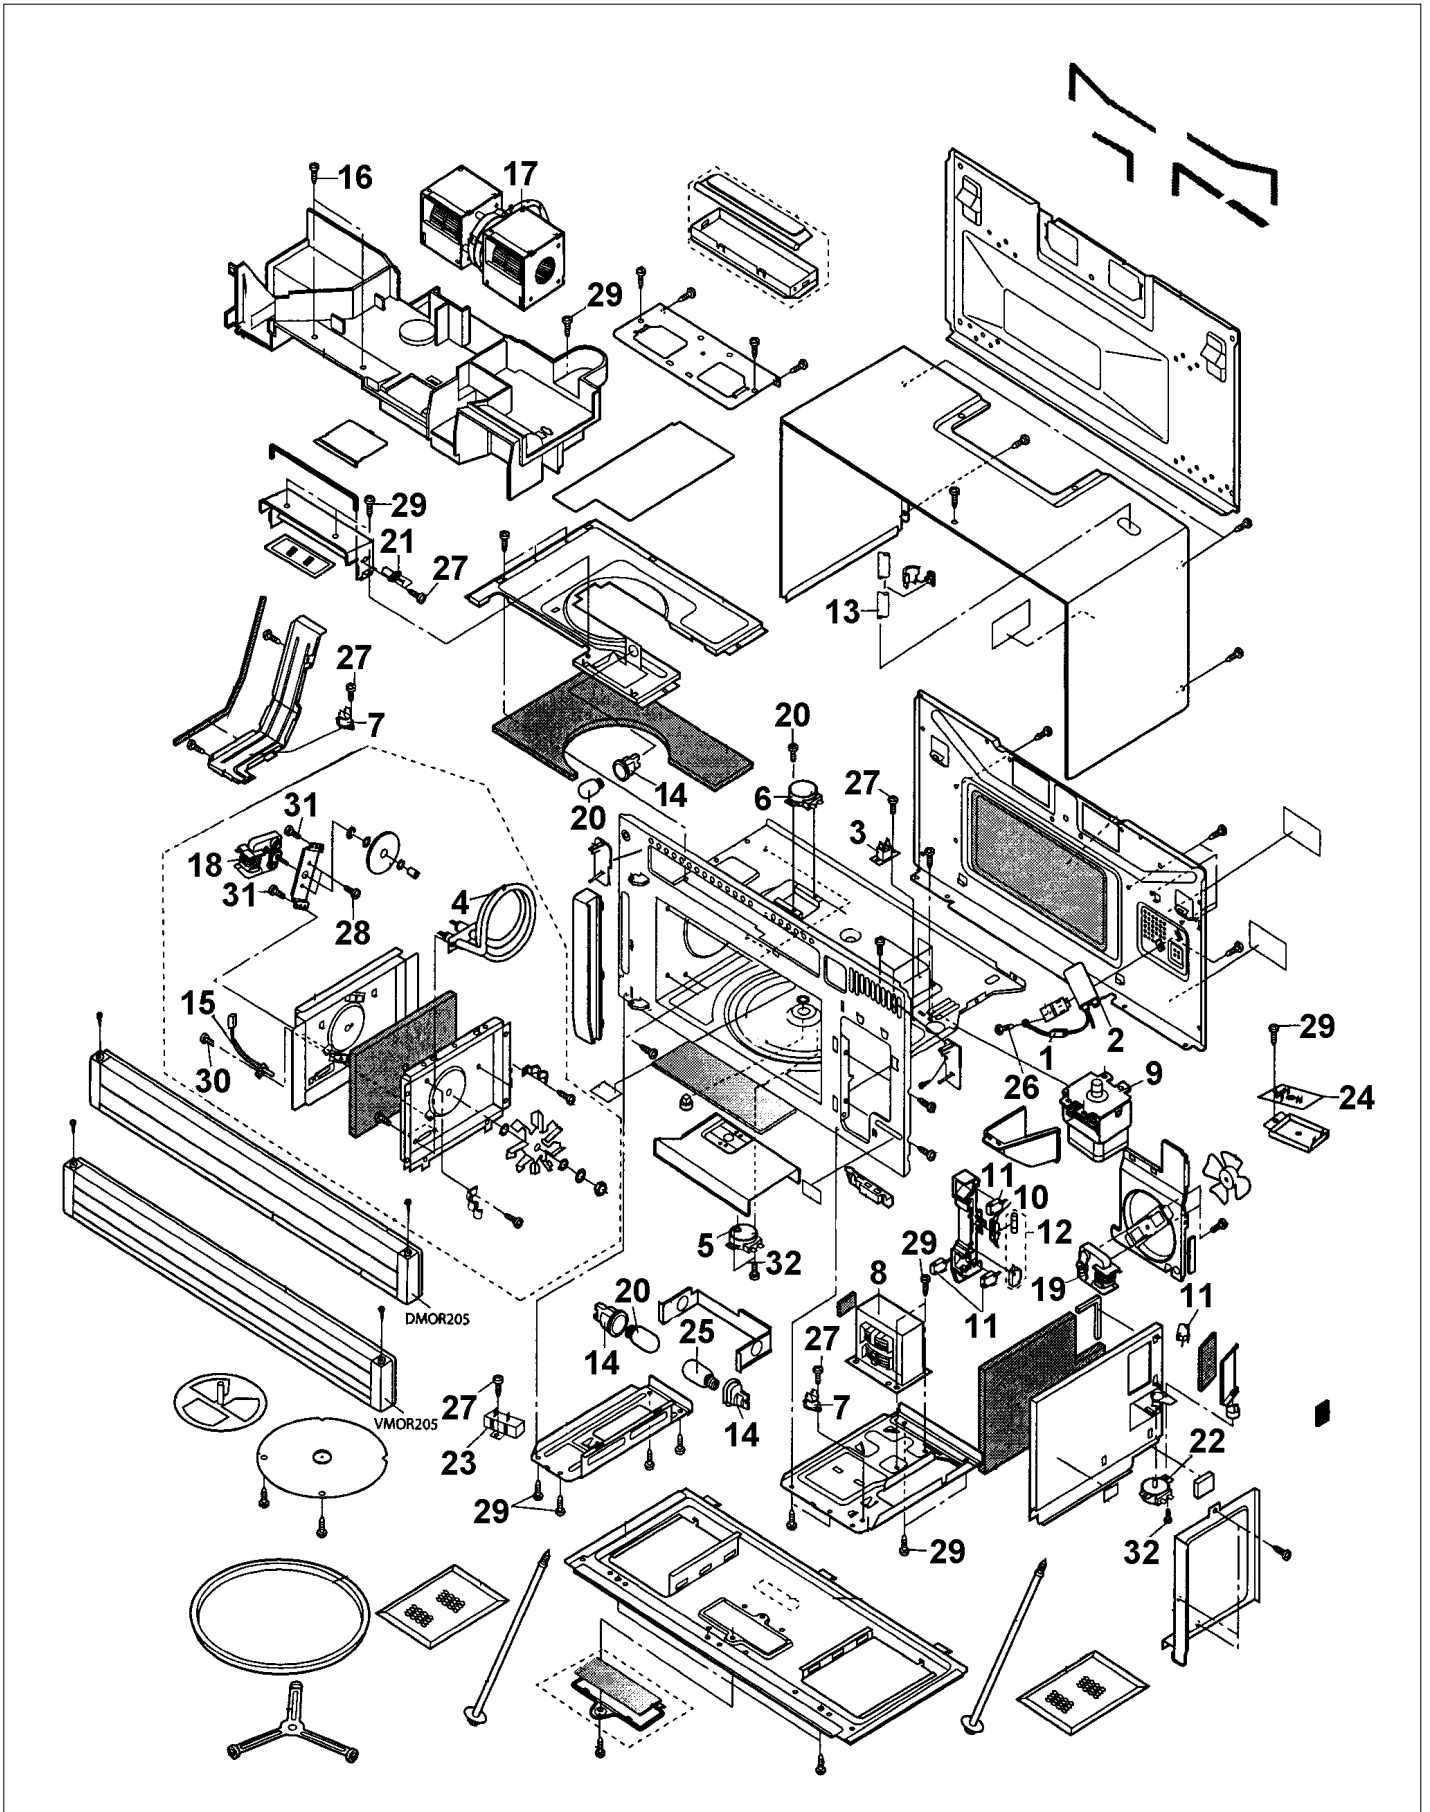

Item	Part No.	Name	Qty	Uom	NOTES
28	PM120144	Screw, 3mm X 6mm	1	EA	NO LONGER AVAILABLE
29	PM120146	SCREW : 4MM X 12MM	1	EA	
30	PM120002	SPECIAL SCREW	1	EA	
31	PM120151	Screw, 4mm X 8mm	1	EA	NO LONGER AVAILABLE
32	PM120002	SPECIAL SCREW	1	EA	
33	PM100039	OVEN LAMP SOCKET	1	EA