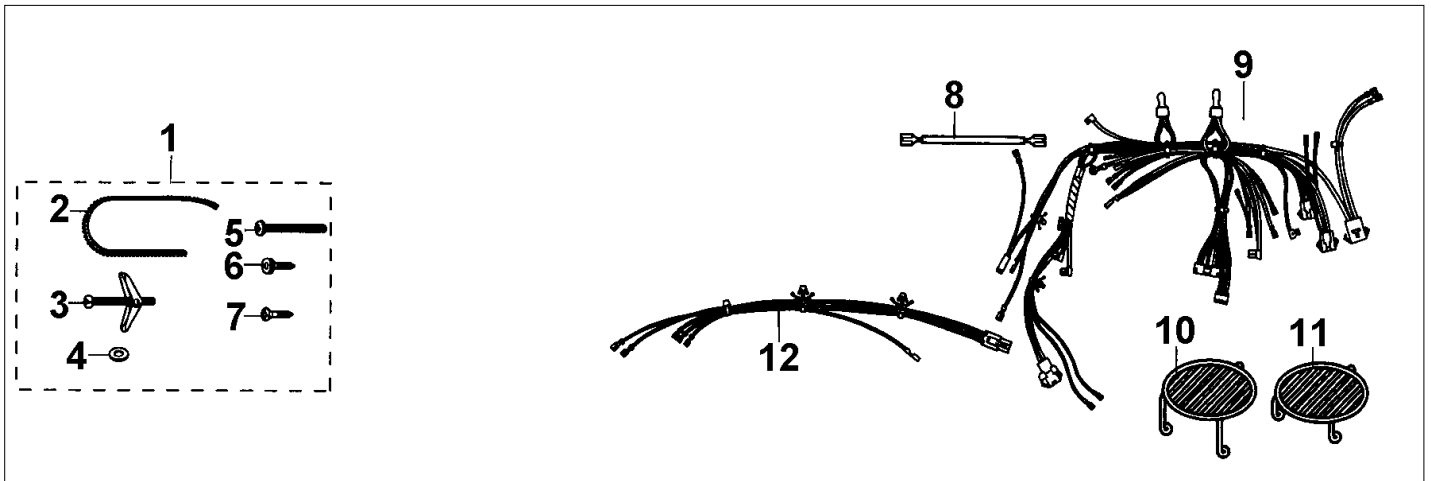

WIRING AND MISC

Item	Part No.	Name	Qty	Uom	NOTES
1	PM120135	Installation Material Assembly (CFZK-B131MRK0)	1	EA	
2	PM120136	GROMMET (LBSHC0040MRE0)	1	EA	
3	PM120137	Toggle Screw (LX-BZ0195WRE0)	1	EA	NO LONGER AVAILABLE
4	PM120138	Washer (XWHS750-16300)	1	EA	NO LONGER AVAILABLE
5	PM120139	SCREW : 4MM X 8MM	1	EA	
6	PM120037	CABINET SCREW XOTSE40P12000	1	EA	
7	PM120140	Screw, 5mm X 35mm	1	EA	NO LONGER AVAILABLE
8	PM100098	High Voltage Wire - A	1	EA	NO LONGER AVAILABLE, Not available online / Call for pricing and availability
9	PM100099	Main Harness - A	1	EA	
10	PM110094	High Rack	1	EA	
11	PM110095	Low Rack	1	EA	
12	PM100100	Main Harness - C	1	EA	NO LONGER AVAILABLE
NI	PM110096	Charcoal Filter	1	EA