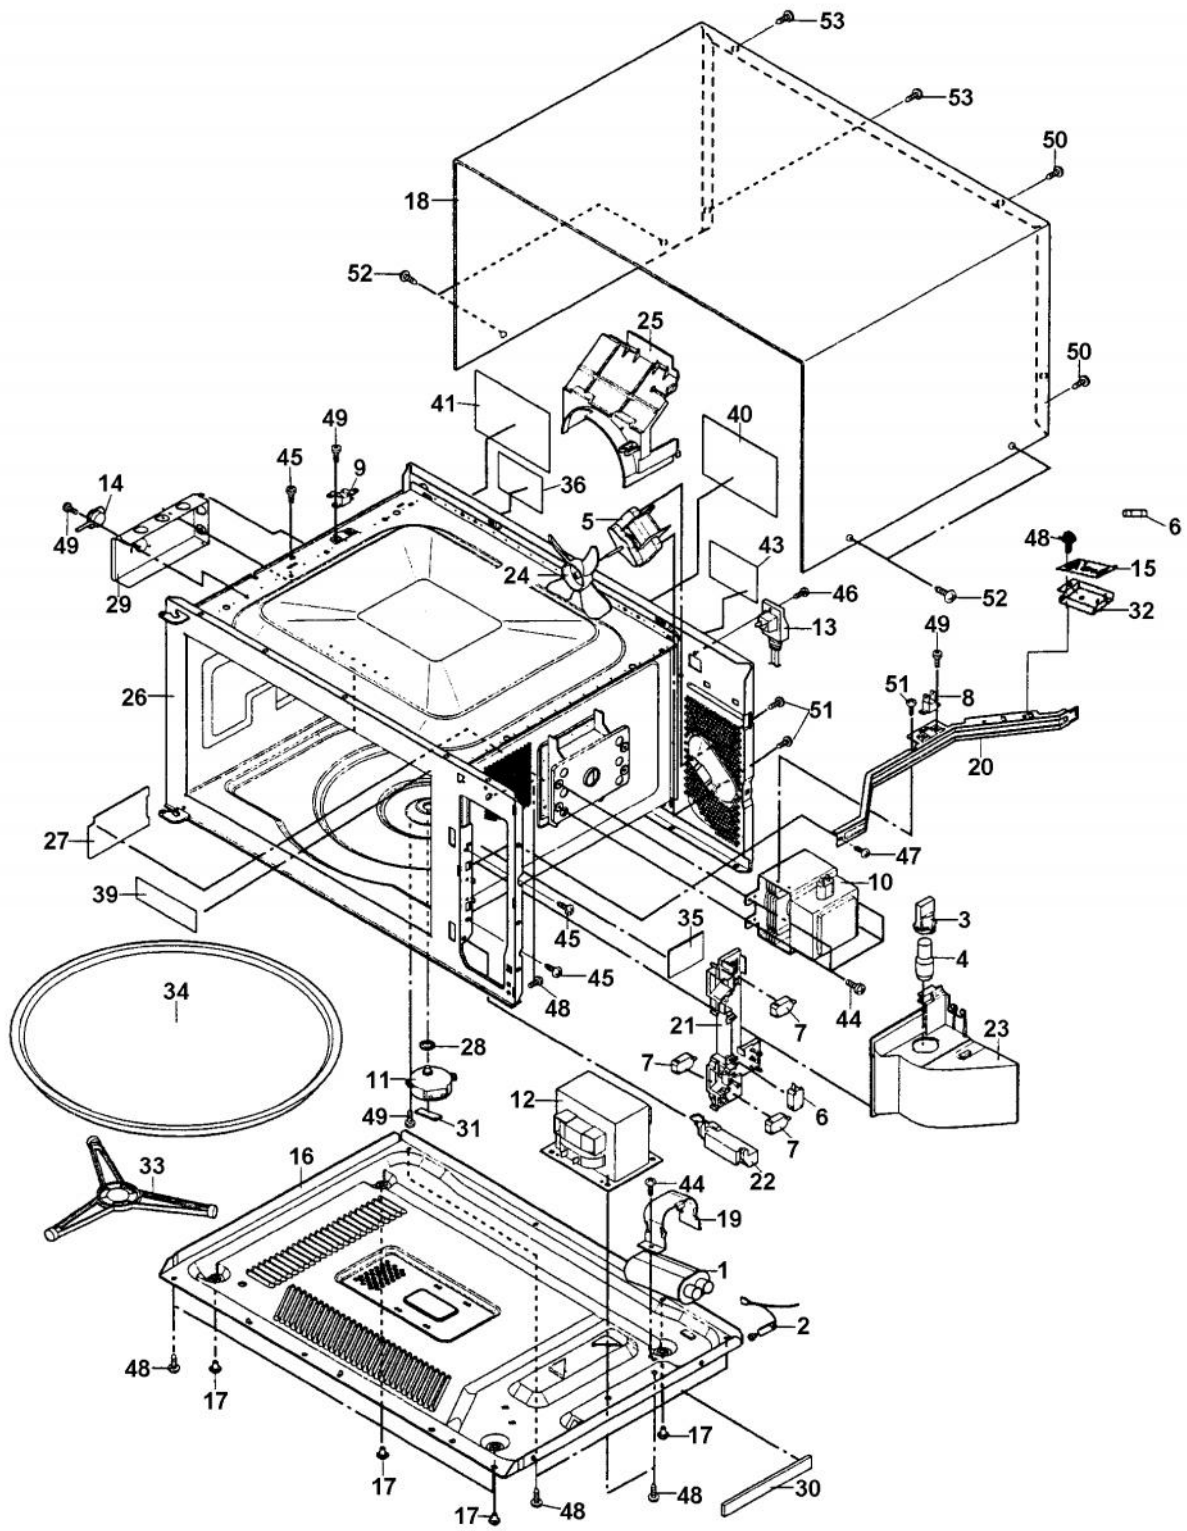

# VIKING VMOS200 Owner's Manual

[Shop genuine replacement parts for VIKING VMOS200](#)

[Find Your VIKING Microwave Parts - Select From 37 Models](#)

----- Manual continues below -----

Ref #	Part Number	Qty.	Description
1	PM100021		HIGH VOLT. CAPACITOR
2	PM100005		HIGH VOLTAGE RECTIF.
3	PM100018		LAMP SOCKET (BEFORE 02/01/03)
4	PM100022		OVEN LAMP (BEFORE 02/01/03)
NI	PM100065		LIGHT BULB (AFTER 02/01/03)
5	PM100024		FAN MOTOR
6	PM100004		MONITOR SWITCH (V-16G-2C25) AND FUSE ASSEMBLY (20... (AFTER SERIAL NUMBER 114617 - VMOS) (AFTER SERIAL NUMBER 111122 - CVMOS)
	PM100028		MONITOR SWITCH/FUSE KIT (BEFORE SERIAL NUMBER 114617 - VMOS) (BEFORE SERIAL NUMBER 111122 - CVMOS)
7	PM100019		INTERLOCK SWITCH
8	PM100016		OVEN TEMP FUSE
9	PM100017		CAVITY TEMPERATURE FUSE 150+C
10	PM100073		MAGNETRON (THESE PARTS MAY CAUSE UNDUE MICROWAVE EXPOSU...
11	PM100069		TURNTABLE MOTOR (THESE PARTS MAY CAUSE UNDUE MICROWAVE EXPOSU...
12	PM100025		HIGH VOLT. TRANSFORM.
13	PM100002		POWER CORD
14	PM100003		AH SENSOR
15	PM100008		NOISE FILTER
16	PM110009		BASE PLATE
17	PM110010		FOOT
18	PM110007		OUTERCASE CABINET
19	PM100013		H.V. CAPACITOR BAND
20	PM110017		CHASSIS SUPPORT
21	PM120014		LATCH HOOK
22	PM120006		SWITCH LEVER
23	PM120013		MAGNETRON DUCT
24	PM110018		FAN BLADE
25	PM120011		FAN DUCT
26	NOT REPLACEABLE		OVEN CAVITY (NOT REPLACEABLE PART)
27	PM110020		WAVEGUIDE COVER
28	PM120015		TURNTABLE MOTOR PACKING
29	PM120012		SENSOR DUCT
30	PM120010		CUSHION
31	PM120009		TT MOTOR CUSHION
32	PM110016		ANGLE
33	PM110006		TURNTABLE SUPPORT
34	PM110019		TT TRAY
35	PM120034		MONITOR CAUTION LABEL
36	PM120018		UL LABEL
37	PM120024		OPERATION MANUAL, TINSEB310MRR2
38	PM120035		RECIPE CARD TCADUB010MRR0
39	PM120036		MENU LABEL
40	PM120017		DHHS LABEL
41	PM120019		NHW CAUTION LABEL
42	PM120021		USER CAUTION LABEL
43	PM120022		BIK CAUTION LABEL, TCAUSB007MRR0
44	PM120002		SPECIAL SCREW
45	PM120003		SCREW
46	PM120028		SCREW W/WASHER
47	PM120029		SCREW
48	PM120030		SCREW, XOTSD40P12000
49	PM120025		SCREW