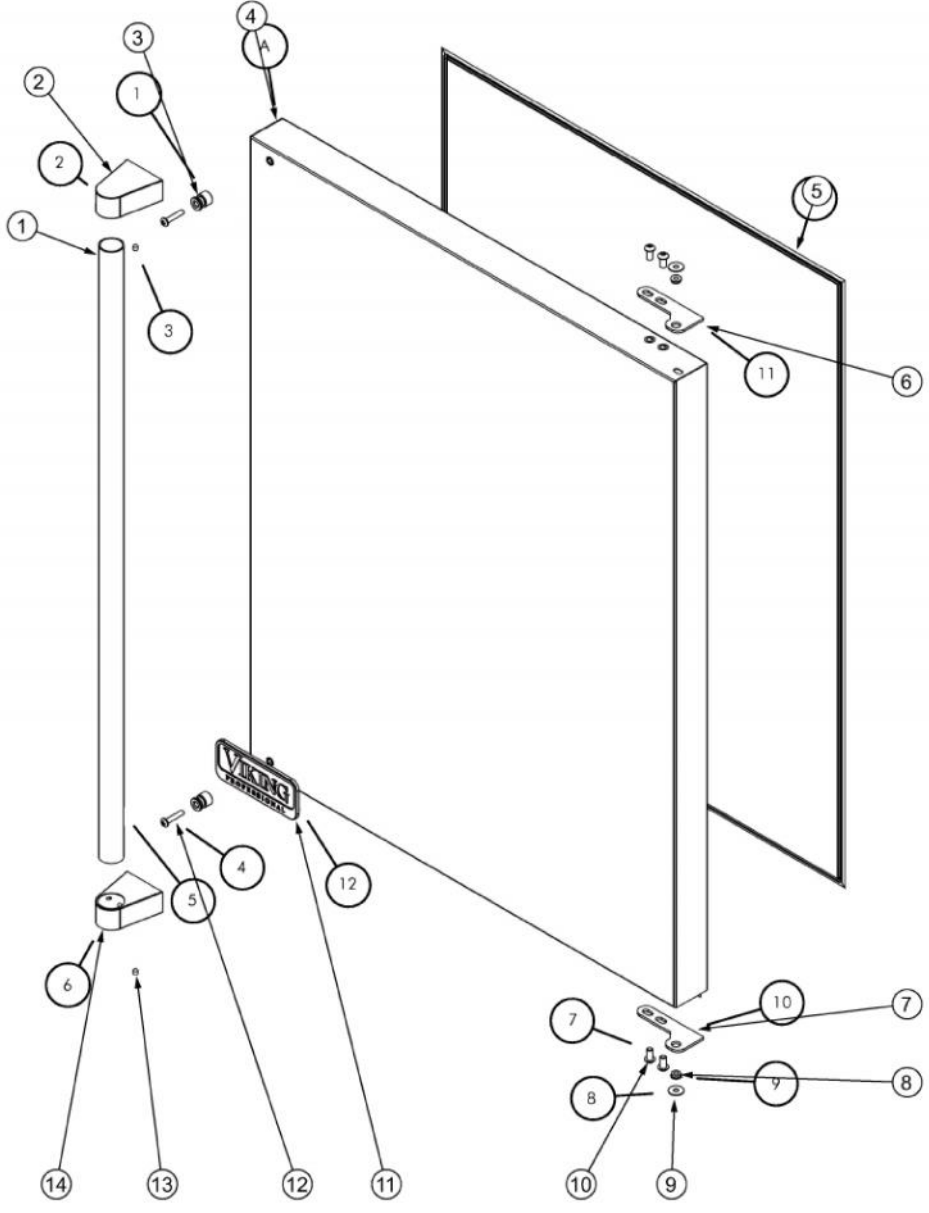

# VIKING VRBD143T Owner's Manual

[Shop genuine replacement parts for VIKING VRBD143T](#)

[Find Your VIKING Refrigerator Parts - Select From 341 Models](#)

----- Manual continues below -----

Ref #	Part Number	Qty.	Description
1	009519-000	1	HANDLE TUBE, SS
2	009669-000	1	END CAP W/SET SCREW
3	009641-000	2	VIKING HANDLE STAND-OFF STUD
4	022727-000	1	DOOR ASSY, RH SS (DOES NOT INCLUDE HANDLE OR HIN...
No.	022728-000	1	DOOR ASSY, LH SS (DOES NOT INCLUDE HANDLE OR HING...
5	009523-000	1	DOOR GASKET - WH
6	009760-000	1	HINGE ADAPTER, TOP, SS
7	009757-000	1	HINGE ADAPTER, BOTTOM, SS
8	009755-000	2	NYLON HINGE BUSHING
9	009761-000	2	WASHER, NYLON
10	010212-000	4	SCREW, 1/4-20 SS
11	PW230007	1	NAMEPLATE, PRO
12	009643-000	2	SCREW
13	009644-000	2	SET SCREW
14	010211-000	1	END CAP BOT W/SS
No.	010221-000	1	DOOR HINGE, RIGHT TOP - SS
No.	010244-000	1	HINGE, RIGHT BOTTOM - SS
No.	022729-000	1	HINGE PIN, TOP
No.	022730-000	1	HINGE PIN, BOTTOM
No.	010223-000	6	SCREW, NO.10-32 X .75 COUNTERSUNK, SS