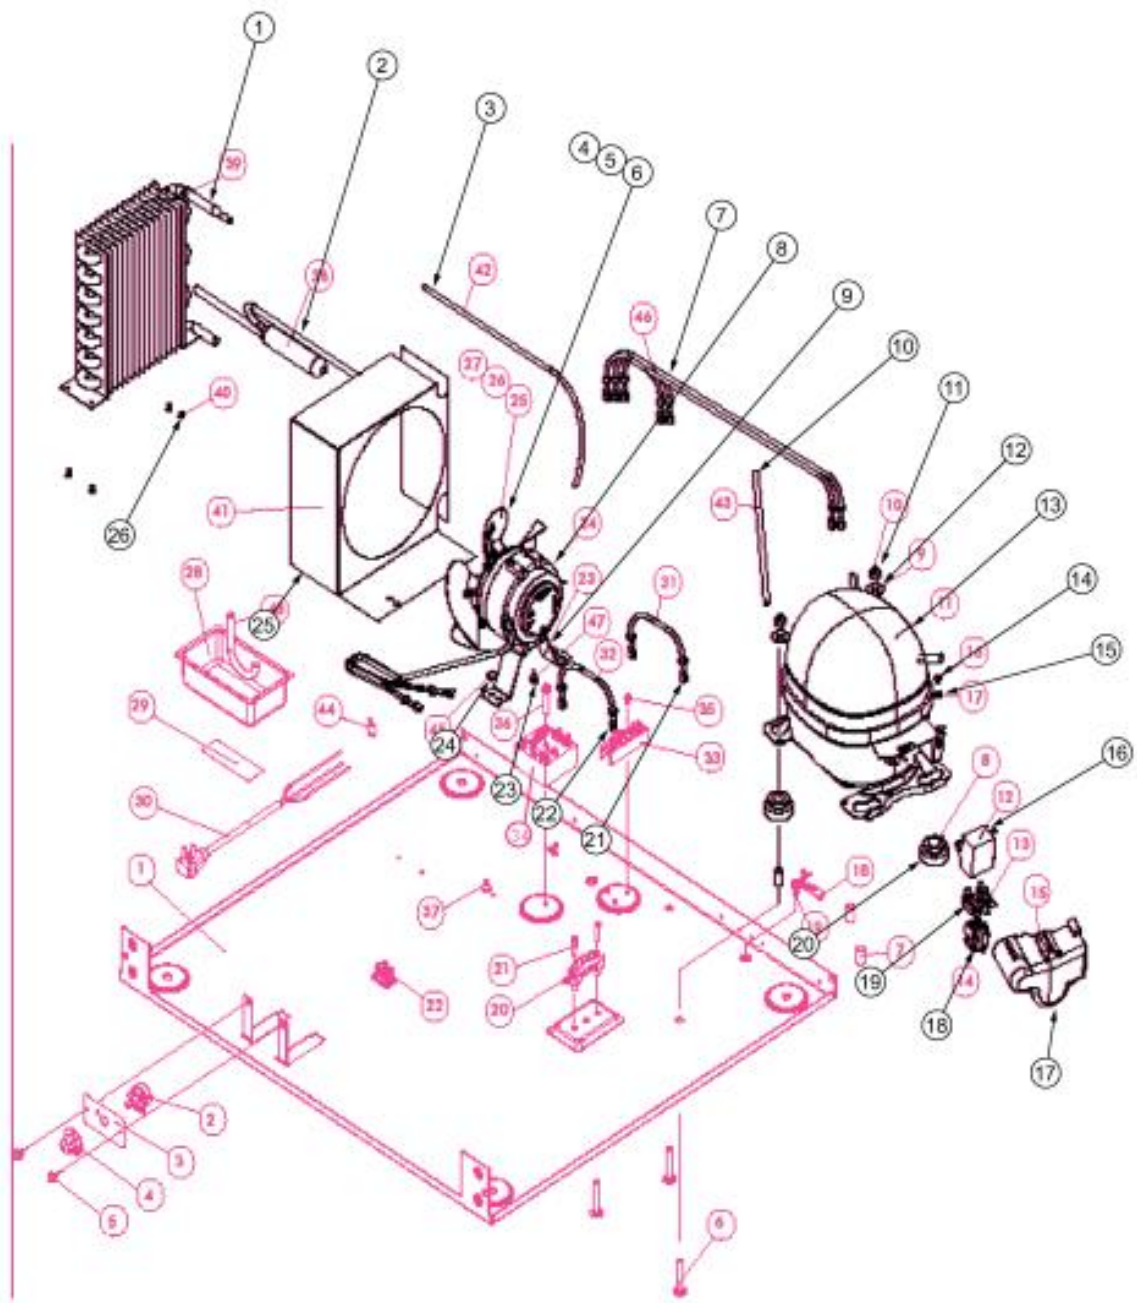

Ref #	Part Number	Qty.	Description
1	010243-000	1	CONDENSER
2	022752-000	1	DRIER ASSEMBLY
3	007638-000	1	COPPER TUBING
4	009831-000	1	SILENCER (INCLUDED W/FAN)
5	022753-000	1	SPEED NUT
6	010248-000	1	FAN BLADE
7	010038-000	1	WIRE HARNESS
8	010249-000	1	FAN MOTOR
9	009633-000	1	FAN MOTOR BRACKET
10	022754-000	1	TUBING, .250 X 6.25
11	PW200017	4	LOCK NUT .25-.20 UNC
12	PW200018	4	.312 ID FLAT WASHER
13	010350-000	1	COMPRESSOR ASSEMBLY
14	009515-000	1	NO.10-32 X 1/2 HEX WASHER HEAD SCREW
15	007641-000	1	NO.10 EXTERNAL TOOTH LOCKWASHER
16	010239-000	1	RUN CAPACITOR
17	009507-000	1	RELAY COVER
18	010352-000	1	RELAY
19	010351-000	1	OVERLOAD
20	010036-000	4	GROMMET (COMES WITH COMPRESSOR)
21	NON-SERVICEABLE	1	WIRE, RED, 11.5? LONG
22	NON-SERVICEABLE	1	WIRE, WHITE,
23	NON-SERVICEABLE	2	NO.8-36 SCREW
24	NON-SERVICEABLE	2	NO.10-24 KEPS NUT
25	NON-SERVICEABLE	1	FAN SHROUD
26	NON-SERVICEABLE	4	POP RIVET