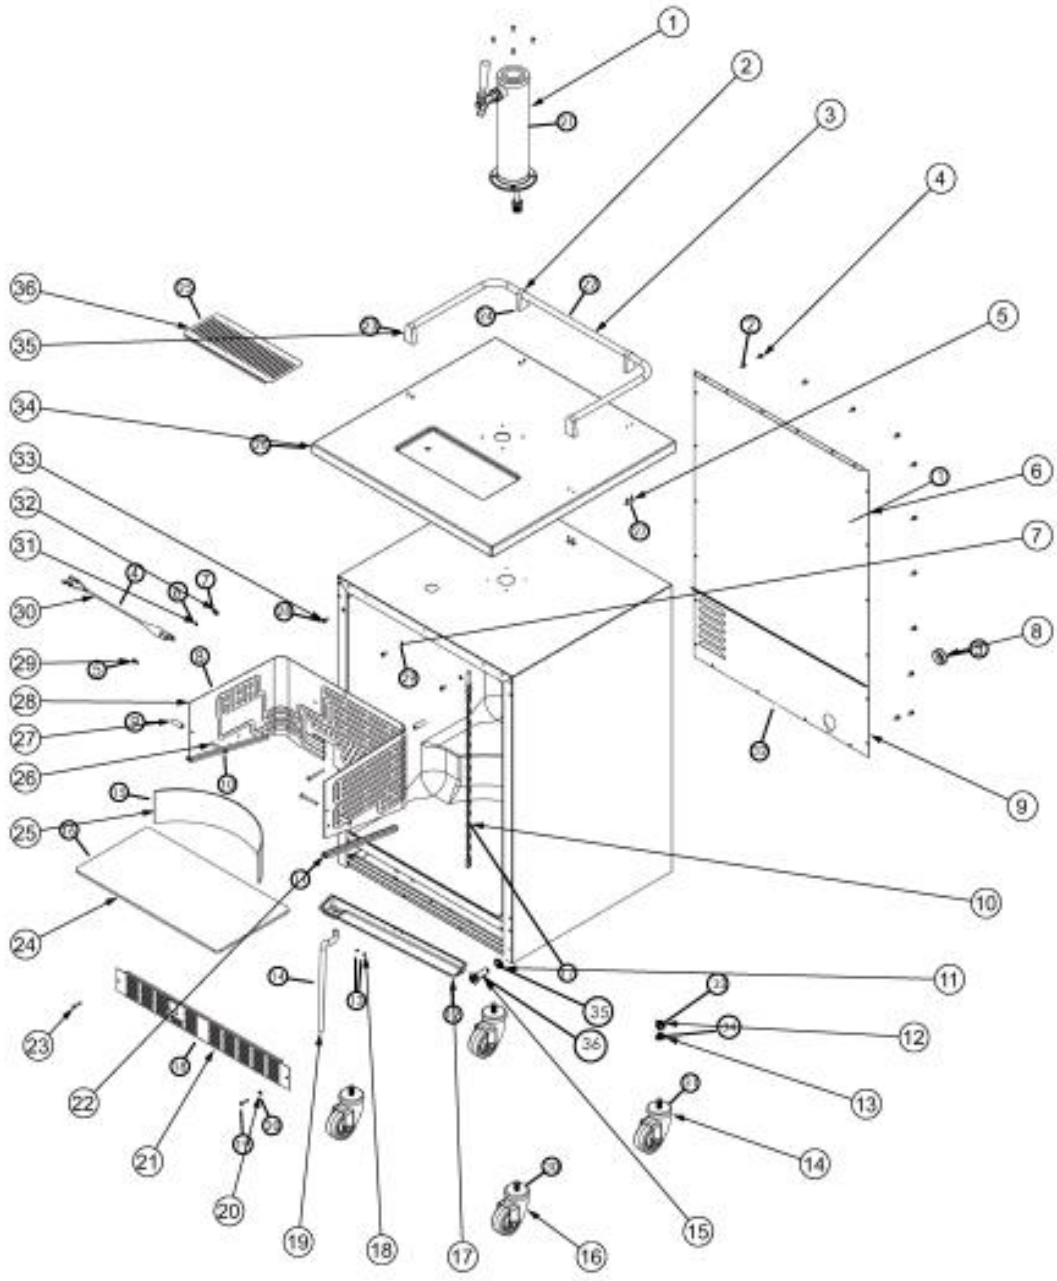

# VIKING VRBD143T Owner's Manual

[Shop genuine replacement parts for VIKING VRBD143T](#)

[Find Your VIKING Refrigerator Parts - Select From 341 Models](#)

----- Manual continues below -----

Ref #	Part Number	Qty.	Description
1	009519-000	1	HANDLE TUBE, SS
2	009669-000	1	END CAP W/SET SCREW
3	009641-000	2	VIKING HANDLE STAND-OFF STUD
4	022727-000	1	DOOR ASSY, RH SS (DOES NOT INCLUDE HANDLE OR HIN...
No.	022728-000	1	DOOR ASSY, LH SS (DOES NOT INCLUDE HANDLE OR HING...
5	009523-000	1	DOOR GASKET - WH
6	009760-000	1	HINGE ADAPTER, TOP, SS
7	009757-000	1	HINGE ADAPTER, BOTTOM, SS
8	009755-000	2	NYLON HINGE BUSHING
9	009761-000	2	WASHER, NYLON
10	010212-000	4	SCREW, 1/4-20 SS
11	PW230007	1	NAMEPLATE, PRO
12	009643-000	2	SCREW
13	009644-000	2	SET SCREW
14	010211-000	1	END CAP BOT W/SS
No.	010221-000	1	DOOR HINGE, RIGHT TOP - SS
No.	010244-000	1	HINGE, RIGHT BOTTOM - SS
No.	022729-000	1	HINGE PIN, TOP
No.	022730-000	1	HINGE PIN, BOTTOM
No.	010223-000	6	SCREW, NO.10-32 X .75 COUNTERSUNK, SS