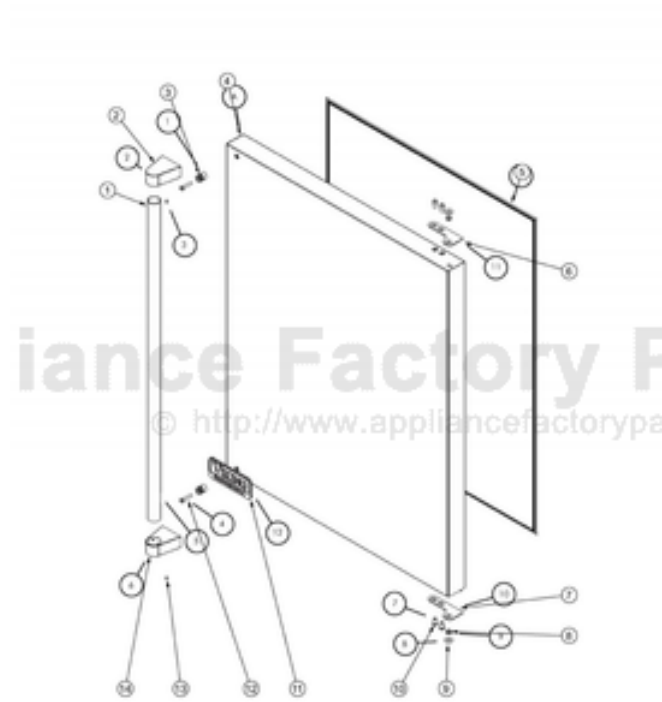

# VIKING VRBD143T Owner's Manual

[Shop genuine replacement parts for VIKING VRBD143T](#)

[Find Your VIKING Refrigerator Parts - Select From 341 Models](#)

----- Manual continues below -----

Ref #	Part Number	Qty.	Description
1	009519-000	1	HANDLE TUBE, SS
2	009669-000	1	END CAP W/SET SCREW
3	009641-000	2	VIKING HANDLE STAND-OFF STUD
4	022727-000	1	DOOR ASSY, RH SS (DOES NOT INCLUDE HANDLE OR HIN...
No.	022728-000	1	DOOR ASSY, LH SS (DOES NOT INCLUDE HANDLE OR HING...
5	009523-000	1	DOOR GASKET - WH
6	009760-000	1	HINGE ADAPTER, TOP, SS
7	009757-000	1	HINGE ADAPTER, BOTTOM, SS
8	009755-000	2	NYLON HINGE BUSHING
9	009761-000	2	WASHER, NYLON
10	010212-000	4	SCREW, 1/4-20 SS
11	PW230007	1	NAMEPLATE, PRO
12	009643-000	2	SCREW
13	009644-000	2	SET SCREW
14	010211-000	1	END CAP BOT W/SS
No.	010221-000	1	DOOR HINGE, RIGHT TOP - SS
No.	010244-000	1	HINGE, RIGHT BOTTOM - SS
No.	022729-000	1	HINGE PIN, TOP
No.	022730-000	1	HINGE PIN, BOTTOM
No.	010223-000	6	SCREW, NO.10-32 X .75 COUNTERSUNK, SS