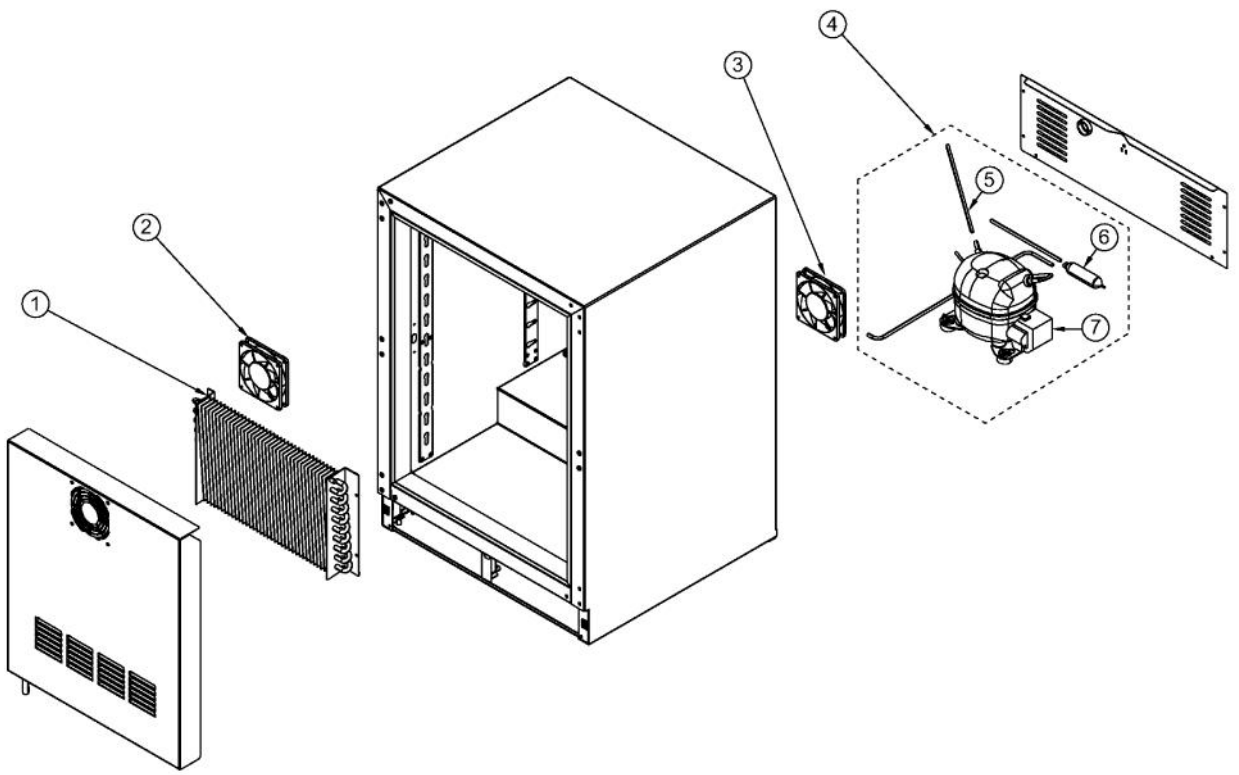

----- Manual continues below -----

Ref #	Part Number	Qty.	Description
1	032969-000	1	RD-VK-24-L3, CLEAR GLASS W/SS BORDER DOOR PANEL A...
2	033020-000	1	HINGE KIT, LH
3	033017-000	1	HANDLE
4	033016-000	2	HANDLE END CAP
5	033018-000	4	SCREW, HANDLE MOUNTING
6	032972-000	1	DOOR GASKET, 24
7	033015-000	2	PLUNGER FASTENER
8	032973-000	1	PLUNGER BRACKET

Ref #	Part Number	Qty.	Description
1	033049-000	1	SHELF ASSEMBLY, 24

Ref #	Part Number	Qty.	Description
1	033033-000	4	LEVELLING LEG
2	033032-000	1	GRILLE ASSEMBLY, 24
3	033040-000	1	DOOR SWITCH
4	033041-000	1	CONDENSER
5	033024-000	2	FASTENER, CONTROL MOUNTING
6	033023-000	1	CONTROLLER FACE PLATE
7	033022-000	1	CONTROLLER ASSY
8	033026-000	1	LIGHT BULB
9	033027-000	1	LIGHT SOCKET
NI	033028-000	1	HARNESS, CONTROLLER
NI	033039-000	1	HARNESS, MACHINE COMPARTMENT
NI	033025-000	1	SENSOR