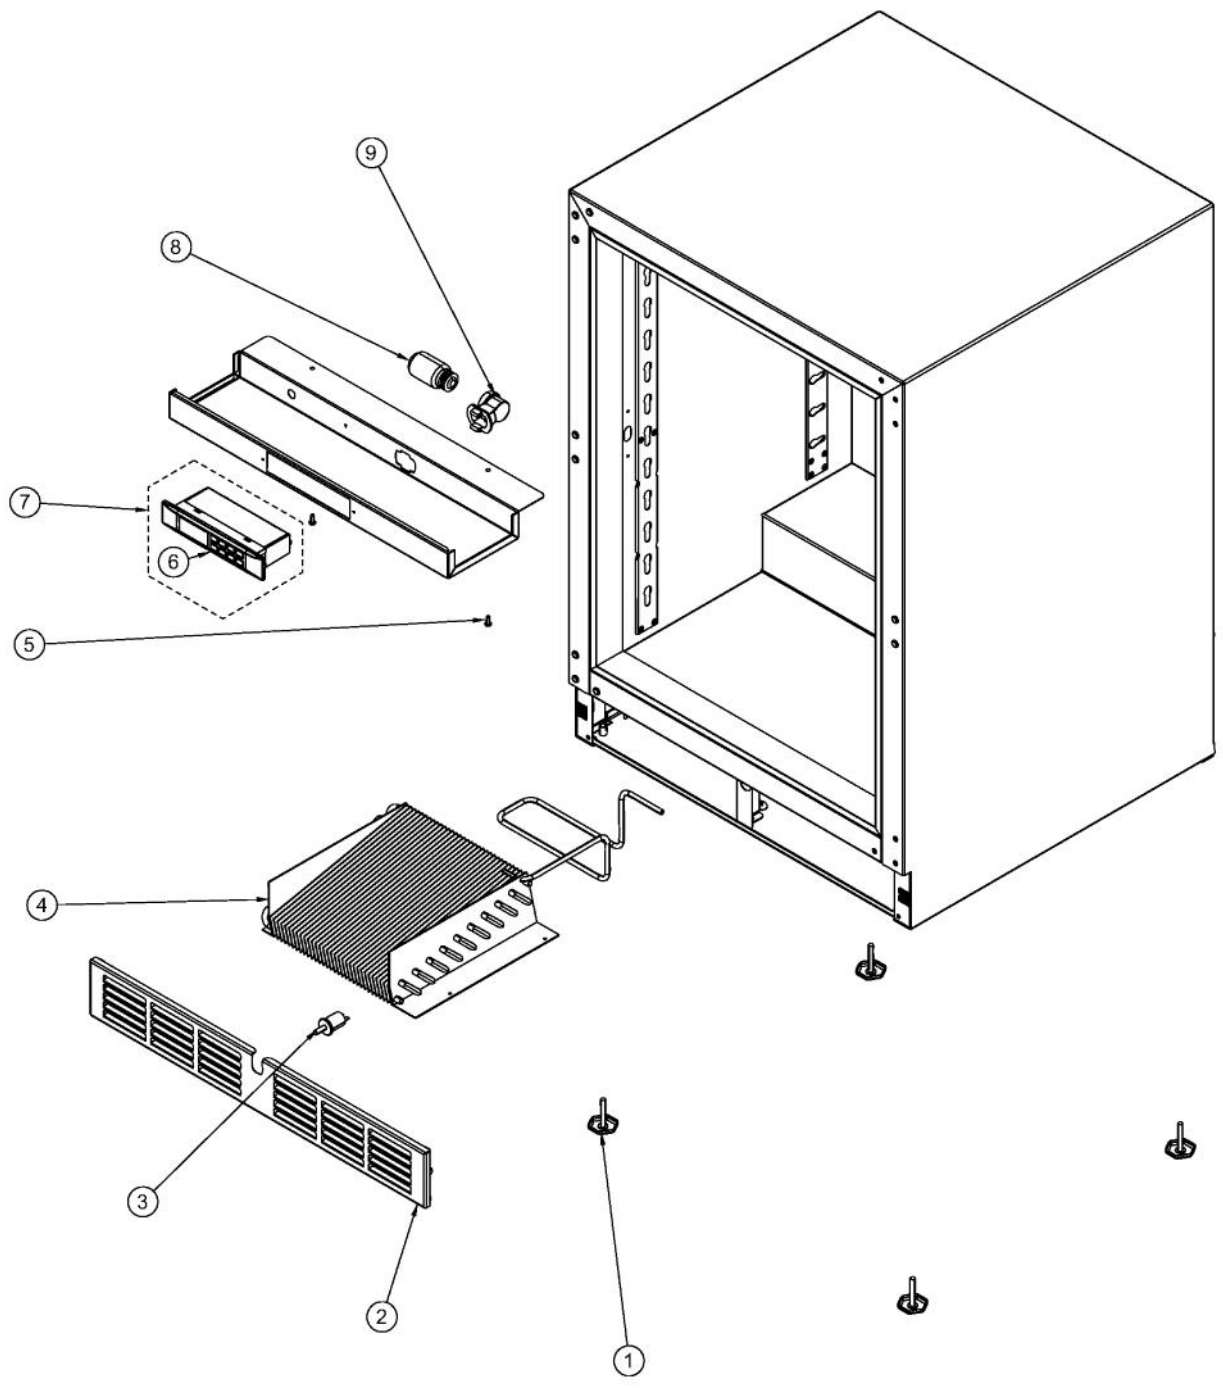

----- Manual continues below -----

Ref #	Part Number	Qty.	Description
1	032969-000	1	RD-VK-24-L3, CLEAR GLASS W/SS BORDER DOOR PANEL A...
2	033020-000	1	HINGE KIT, LH
3	033017-000	1	HANDLE
4	033016-000	2	HANDLE END CAP
5	033018-000	4	SCREW, HANDLE MOUNTING
6	032972-000	1	DOOR GASKET, 24
7	033015-000	2	PLUNGER FASTENER
8	032973-000	1	PLUNGER BRACKET

Ref #	Part Number	Qty.	Description
1	033049-000	1	SHELF ASSEMBLY, 24

Ref #	Part Number	Qty.	Description
1	033033-000	4	LEVELLING LEG
2	033032-000	1	GRILLE ASSEMBLY, 24
3	033040-000	1	DOOR SWITCH
4	033041-000	1	CONDENSER
5	033024-000	2	FASTENER, CONTROL MOUNTING
6	033023-000	1	CONTROLLER FACE PLATE
7	033022-000	1	CONTROLLER ASSY
8	033026-000	1	LIGHT BULB
9	033027-000	1	LIGHT SOCKET
NI	033028-000	1	HARNESS, CONTROLLER
NI	033039-000	1	HARNESS, MACHINE COMPARTMENT
NI	033025-000	1	SENSOR

Ref #	Part Number	Qty.	Description
1	033029-000	1	EVAP ASSEMBLY
2	033030-000	1	FAN MOTOR
3	033038-000	1	CONDENSER FAN MOTOR
4	033034-000	1	COMPRESSOR KIT
5	033037-000	2	PROCESS TUBE
6	033035-000	1	DRIER
7	033036-000	1	COMP. START COMPONENTS
NI	033031-000	1	HARNESS, FAN MOTOR
NI	033042-000	1	POWER CORD