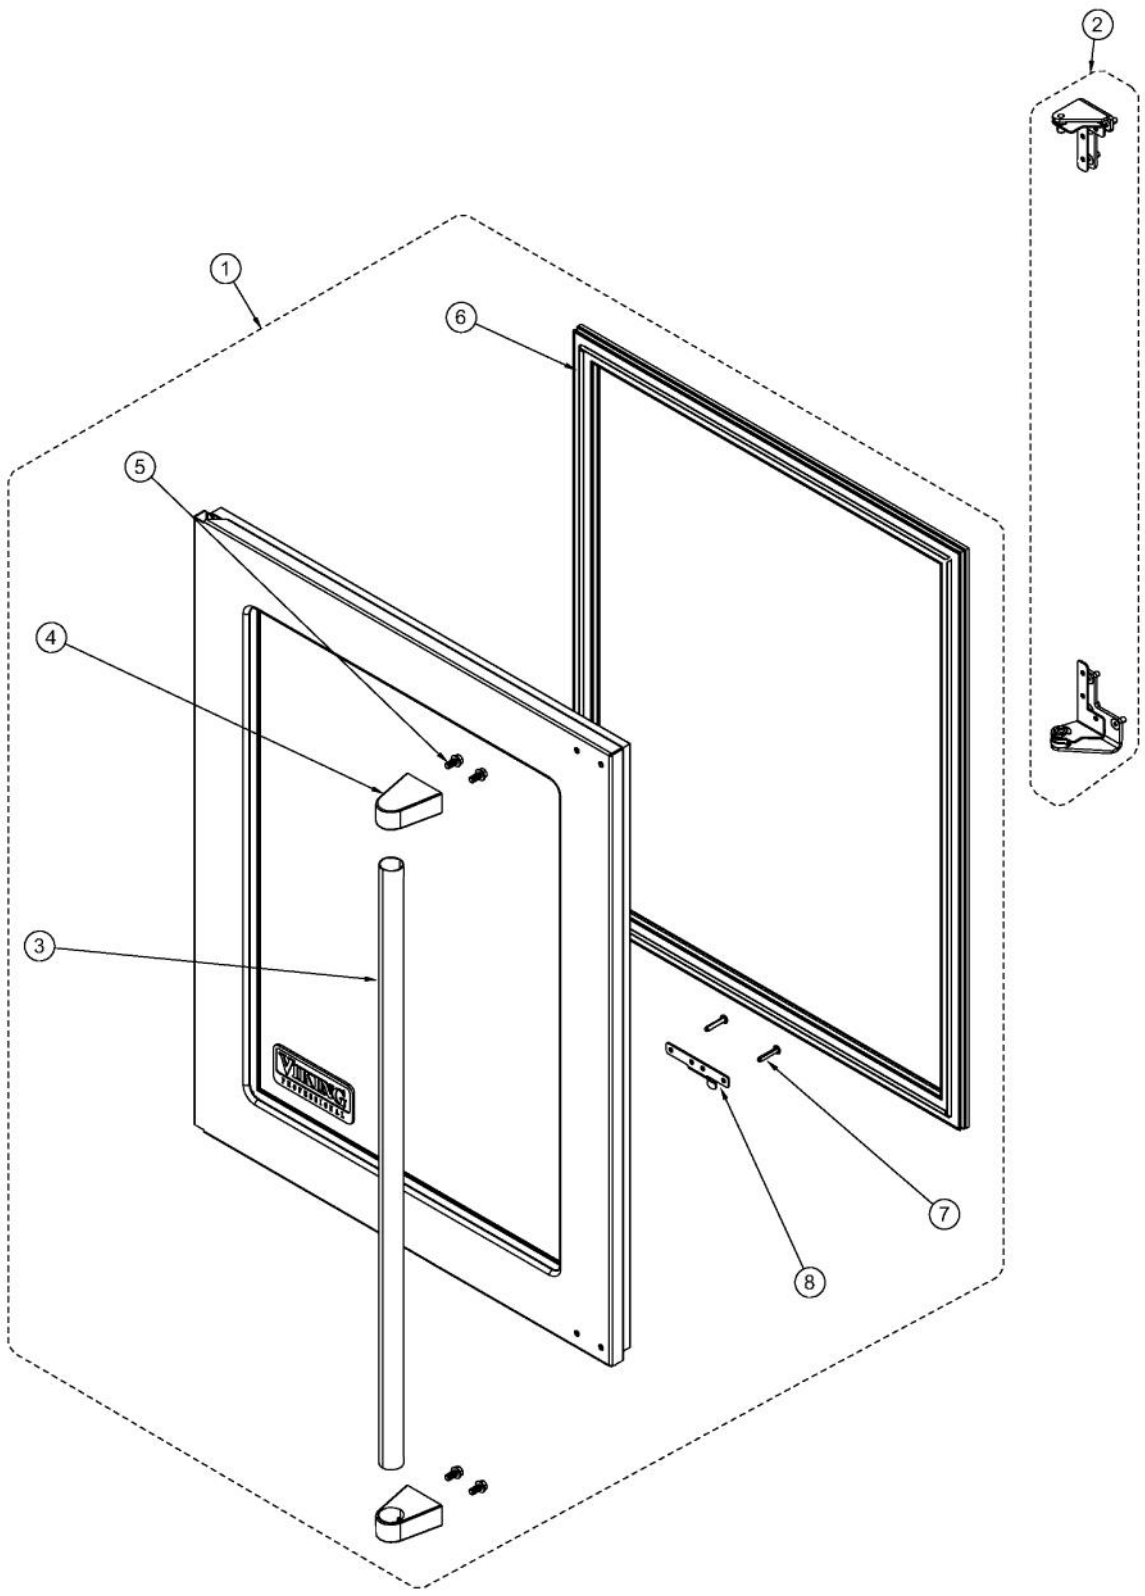

----- Manual continues below -----

Ref #	Part Number	Qty.	Description
1	032969-000	1	RD-VK-24-L3, CLEAR GLASS W/SS BORDER DOOR PANEL A...
2	033020-000	1	HINGE KIT, LH
3	033017-000	1	HANDLE
4	033016-000	2	HANDLE END CAP
5	033018-000	4	SCREW, HANDLE MOUNTING
6	032972-000	1	DOOR GASKET, 24
7	033015-000	2	PLUNGER FASTENER
8	032973-000	1	PLUNGER BRACKET

Ref #	Part Number	Qty.	Description
1	033049-000	1	SHELF ASSEMBLY, 24

Ref #	Part Number	Qty.	Description
1	033033-000	4	LEVELLING LEG
2	033032-000	1	GRILLE ASSEMBLY, 24
3	033040-000	1	DOOR SWITCH
4	033041-000	1	CONDENSER
5	033024-000	2	FASTENER, CONTROL MOUNTING
6	033023-000	1	CONTROLLER FACE PLATE
7	033022-000	1	CONTROLLER ASSY
8	033026-000	1	LIGHT BULB
9	033027-000	1	LIGHT SOCKET
NI	033028-000	1	HARNESS, CONTROLLER
NI	033039-000	1	HARNESS, MACHINE COMPARTMENT
NI	033025-000	1	SENSOR