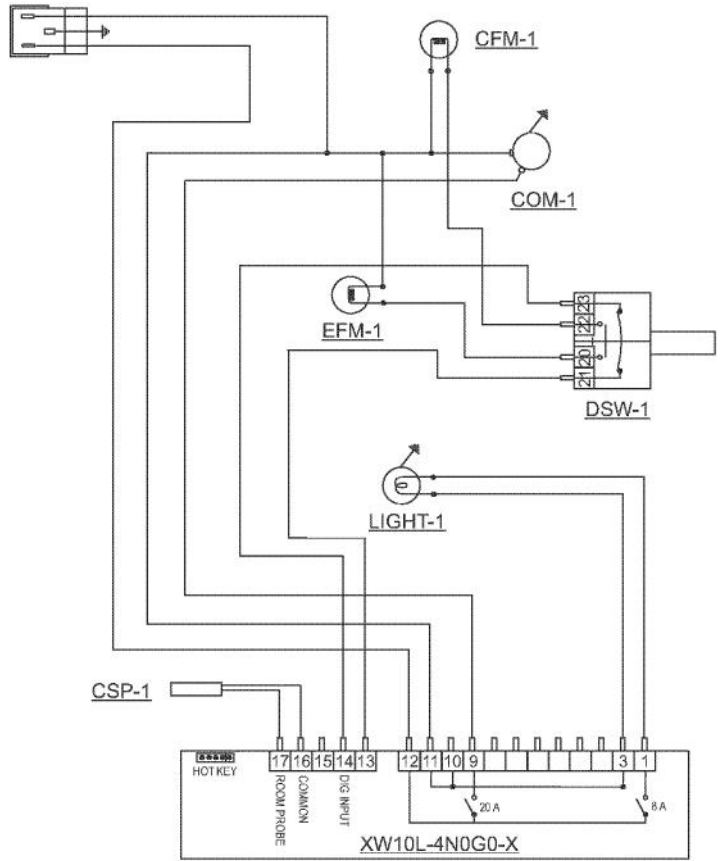

----- Manual continues below -----

Ref #	Part Number	Qty.	Description
1	032969-000	1	RD-VK-24-L3, CLEAR GLASS W/SS BORDER DOOR PANEL A...
2	033020-000	1	HINGE KIT, LH
3	033017-000	1	HANDLE
4	033016-000	2	HANDLE END CAP
5	033018-000	4	SCREW, HANDLE MOUNTING
6	032972-000	1	DOOR GASKET, 24
7	033015-000	2	PLUNGER FASTENER
8	032973-000	1	PLUNGER BRACKET

Ref #	Part Number	Qty.	Description
1	033049-000	1	SHELF ASSEMBLY, 24

Ref #	Part Number	Qty.	Description
1	033033-000	4	LEVELLING LEG
2	033032-000	1	GRILLE ASSEMBLY, 24
3	033040-000	1	DOOR SWITCH
4	033041-000	1	CONDENSER
5	033024-000	2	FASTENER, CONTROL MOUNTING
6	033023-000	1	CONTROLLER FACE PLATE
7	033022-000	1	CONTROLLER ASSY
8	033026-000	1	LIGHT BULB
9	033027-000	1	LIGHT SOCKET
NI	033028-000	1	HARNESS, CONTROLLER
NI	033039-000	1	HARNESS, MACHINE COMPARTMENT
NI	033025-000	1	SENSOR

Ref #	Part Number	Qty.	Description
1	033029-000	1	EVAP ASSEMBLY
2	033030-000	1	FAN MOTOR
3	033038-000	1	CONDENSER FAN MOTOR
4	033034-000	1	COMPRESSOR KIT
5	033037-000	2	PROCESS TUBE
6	033035-000	1	DRIER
7	033036-000	1	COMP. START COMPONENTS
NI	033031-000	1	HARNESS, FAN MOTOR
NI	033042-000	1	POWER CORD

Ref #	Part Number	Qty.	Description
-------	-------------	------	-------------
