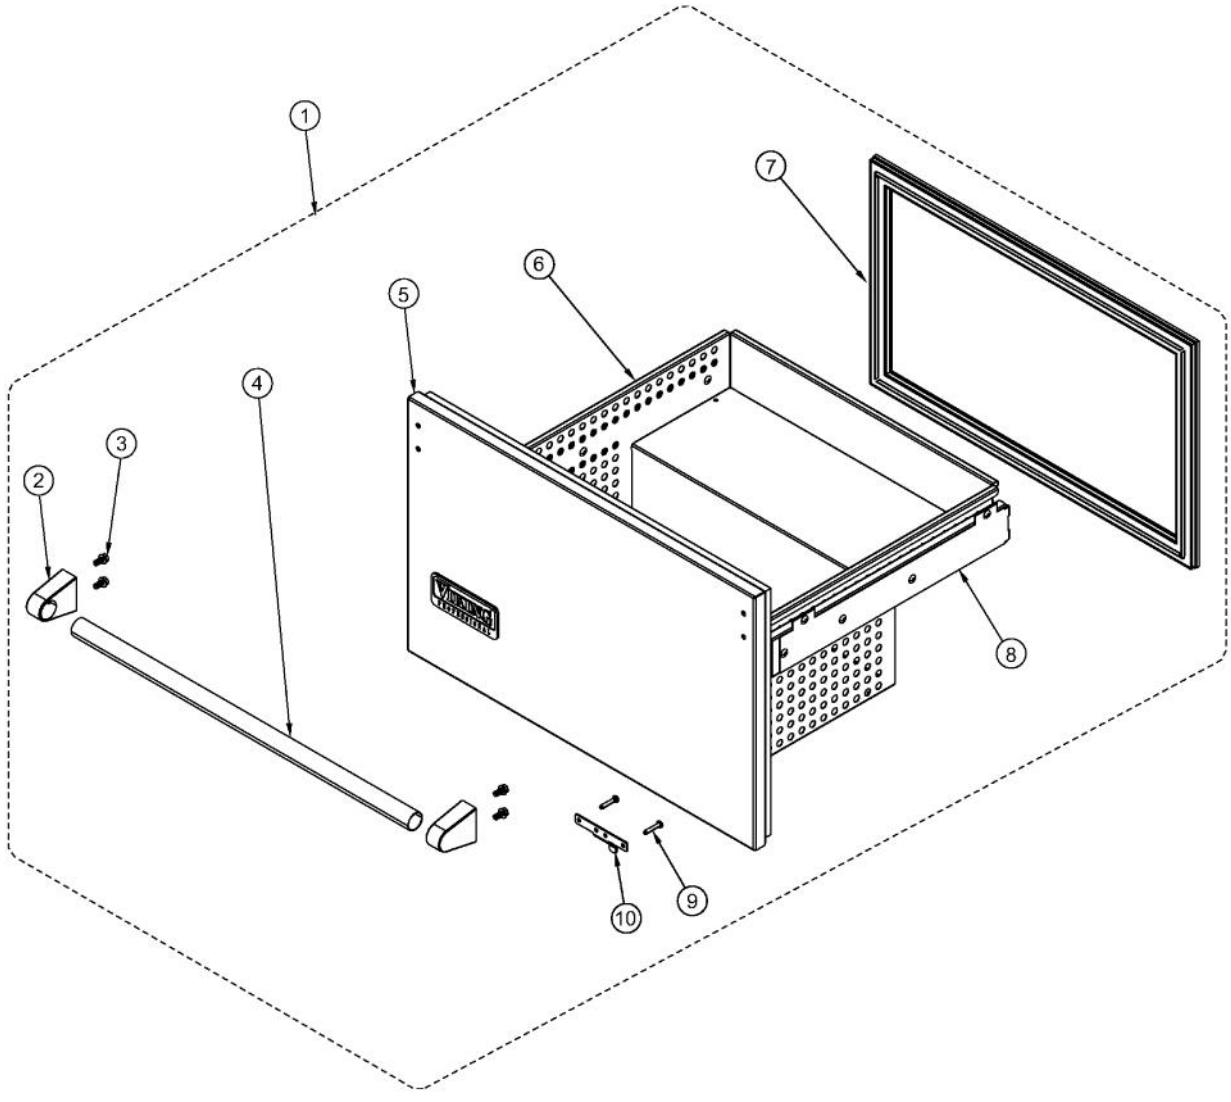

[Find Your VIKING Refrigerator Parts - Select From 341 Models](#)

----- Manual continues below -----

Ref #	Part Number	Qty.	Description
1	033083-000	1	DOOR ASSEMBLY, 24, SS
2	033016-000	2	HANDLE END CAP
3	033018-000	4	SCREW, HANDLE MOUNTING
4	033085-000	1	HANDLE
5	033115-000	1	FOAMED DRAWER FRONT W/O SS
6	034058-000	1	DRAWER BASKET, UPPER
7	033084-000	1	DOOR GASKET, 24
8	033116-000	1	DRAWER SLIDES (ONE SET)

Ref #	Part Number	Qty.	Description
1	033083-000	1	DOOR ASSEMBLY, 24, SS
2	033016-000	2	HANDLE END CAP
3	033018-000	4	SCREW, HANDLE MOUNTING
4	033085-000	1	HANDLE
5	033115-000	1	FOAMED DRAWER FRONT W/O SS
6	034059-000	1	DRAWER BASKET, LOWER
7	033084-000	1	DOOR GASKET, 24
8	033116-000	1	DRAWER SLIDES (ONE SET)
9	033015-000	2	PLUNGER FASTENER
10	032973-000	1	PLUNGER BRACKET