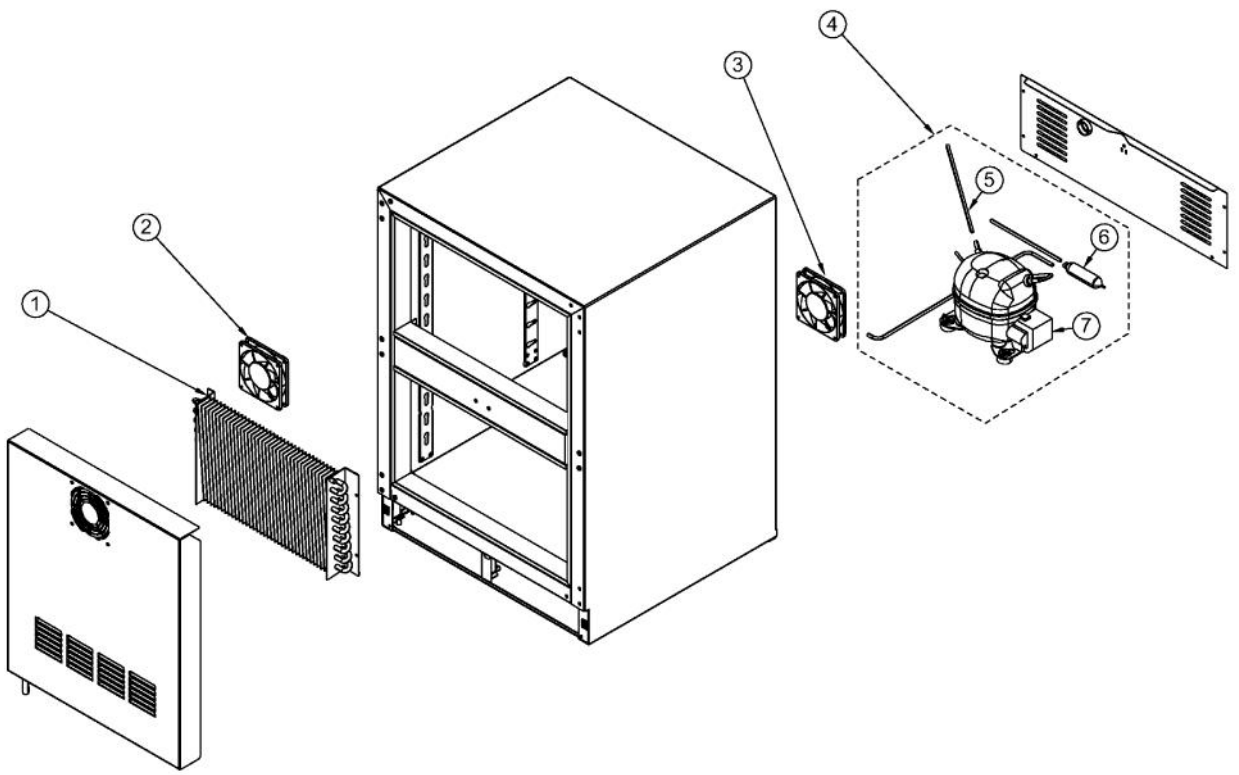

[Find Your VIKING Refrigerator Parts - Select From 341 Models](#)

----- Manual continues below -----

Ref #	Part Number	Qty.	Description
1	033083-000	1	DOOR ASSEMBLY, 24, SS
2	033016-000	2	HANDLE END CAP
3	033018-000	4	SCREW, HANDLE MOUNTING
4	033085-000	1	HANDLE
5	033115-000	1	FOAMED DRAWER FRONT W/O SS
6	034058-000	1	DRAWER BASKET, UPPER
7	033084-000	1	DOOR GASKET, 24
8	033116-000	1	DRAWER SLIDES (ONE SET)

Ref #	Part Number	Qty.	Description
1	033083-000	1	DOOR ASSEMBLY, 24, SS
2	033016-000	2	HANDLE END CAP
3	033018-000	4	SCREW, HANDLE MOUNTING
4	033085-000	1	HANDLE
5	033115-000	1	FOAMED DRAWER FRONT W/O SS
6	034059-000	1	DRAWER BASKET, LOWER
7	033084-000	1	DOOR GASKET, 24
8	033116-000	1	DRAWER SLIDES (ONE SET)
9	033015-000	2	PLUNGER FASTENER
10	032973-000	1	PLUNGER BRACKET

Ref #	Part Number	Qty.	Description
1	033033-000	4	LEVELLING LEG
2	033032-000	1	GRILLE ASSEMBLY, 24
3	033040-000	1	DOOR SWITCH
4	033041-000	1	CONDENSER
5	033024-000	2	FASTENER, CONTROL MOUNTING
6	033023-000	1	CONTROLLER FACE PLATE
7	033077-000	1	CONTROLLER ASSY
8	033026-000	1	LIGHT BULB
9	033027-000	1	LIGHT SOCKET
NI	033028-000	1	HARNESS, CONTROLLER
NI	033039-000	1	HARNESS, MACHINE COMPARTMENT
NI	033025-000	1	SENSOR