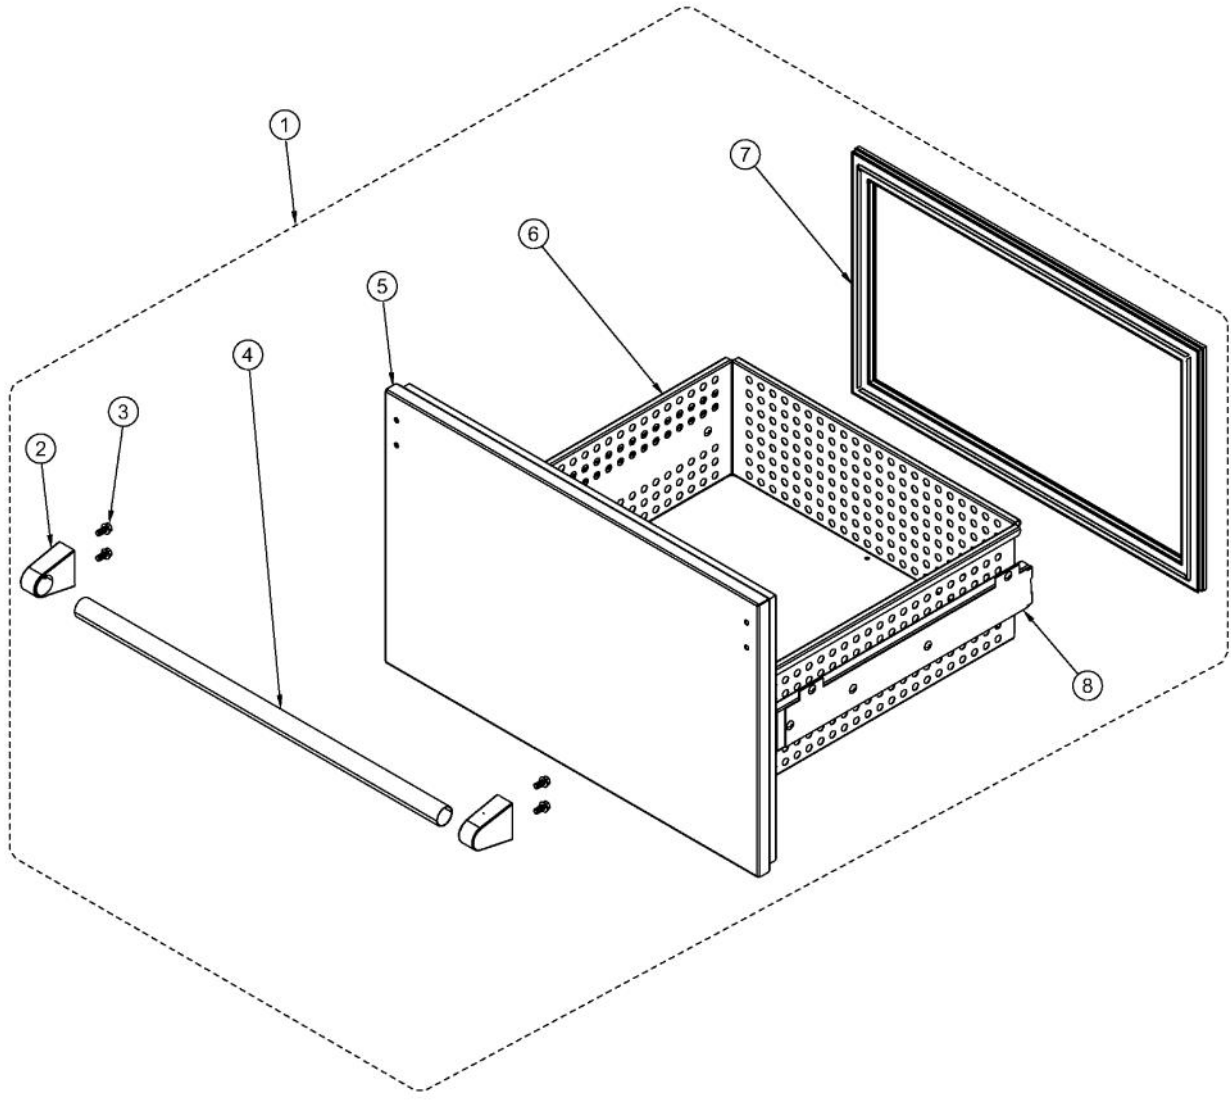

[Find Your VIKING Refrigerator Parts - Select From 341 Models](#)

----- Manual continues below -----

Ref #	Part Number	Qty.	Description
1	033083-000	1	DOOR ASSEMBLY, 24, SS
2	033016-000	2	HANDLE END CAP
3	033018-000	4	SCREW, HANDLE MOUNTING
4	033085-000	1	HANDLE
5	033115-000	1	FOAMED DRAWER FRONT W/O SS
6	034058-000	1	DRAWER BASKET, UPPER
7	033084-000	1	DOOR GASKET, 24
8	033116-000	1	DRAWER SLIDES (ONE SET)

Ref #	Part Number	Qty.	Description
1	033083-000	1	DOOR ASSEMBLY, 24, SS
2	033016-000	2	HANDLE END CAP
3	033018-000	4	SCREW, HANDLE MOUNTING
4	033085-000	1	HANDLE
5	033115-000	1	FOAMED DRAWER FRONT W/O SS
6	034059-000	1	DRAWER BASKET, LOWER
7	033084-000	1	DOOR GASKET, 24
8	033116-000	1	DRAWER SLIDES (ONE SET)
9	033015-000	2	PLUNGER FASTENER
10	032973-000	1	PLUNGER BRACKET

Ref #	Part Number	Qty.	Description
1	033033-000	4	LEVELLING LEG
2	033032-000	1	GRILLE ASSEMBLY, 24
3	033040-000	1	DOOR SWITCH
4	033041-000	1	CONDENSER
5	033024-000	2	FASTENER, CONTROL MOUNTING
6	033023-000	1	CONTROLLER FACE PLATE
7	033077-000	1	CONTROLLER ASSY
8	033026-000	1	LIGHT BULB
9	033027-000	1	LIGHT SOCKET
NI	033028-000	1	HARNESS, CONTROLLER
NI	033039-000	1	HARNESS, MACHINE COMPARTMENT
NI	033025-000	1	SENSOR