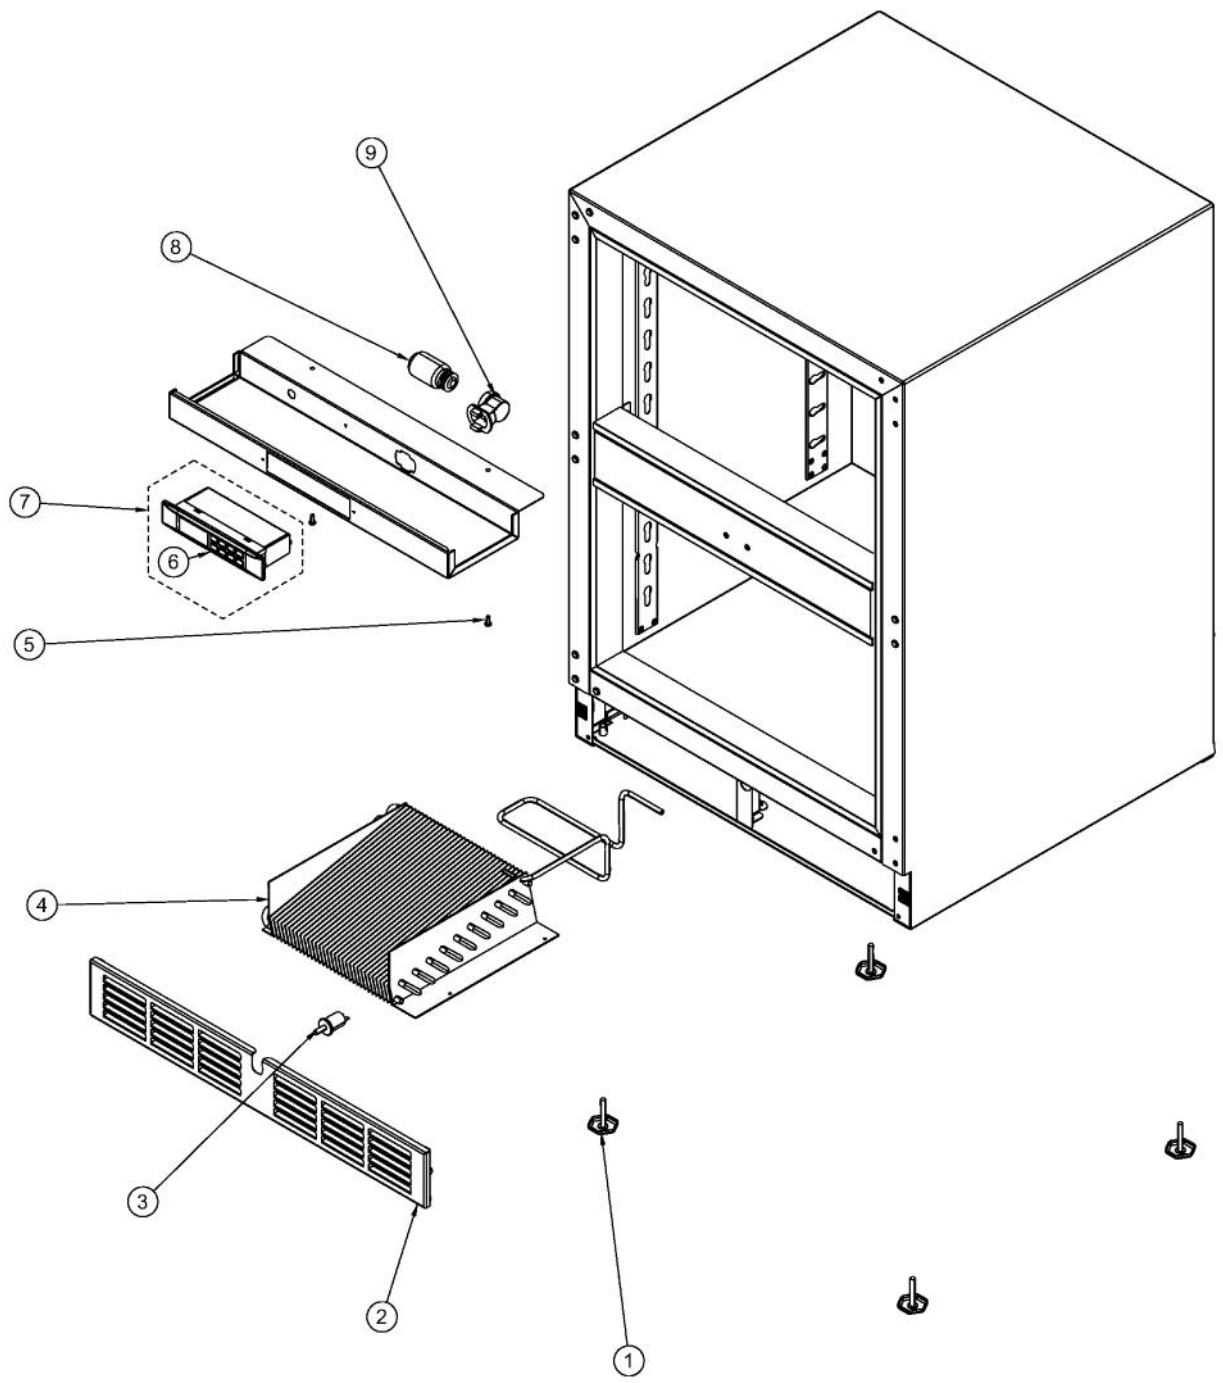

[Find Your VIKING Refrigerator Parts - Select From 341 Models](#)

----- Manual continues below -----

Ref #	Part Number	Qty.	Description
1	033083-000	1	DOOR ASSEMBLY, 24, SS
2	033016-000	2	HANDLE END CAP
3	033018-000	4	SCREW, HANDLE MOUNTING
4	033085-000	1	HANDLE
5	033115-000	1	FOAMED DRAWER FRONT W/O SS
6	034058-000	1	DRAWER BASKET, UPPER
7	033084-000	1	DOOR GASKET, 24
8	033116-000	1	DRAWER SLIDES (ONE SET)

Ref #	Part Number	Qty.	Description
1	033083-000	1	DOOR ASSEMBLY, 24, SS
2	033016-000	2	HANDLE END CAP
3	033018-000	4	SCREW, HANDLE MOUNTING
4	033085-000	1	HANDLE
5	033115-000	1	FOAMED DRAWER FRONT W/O SS
6	034059-000	1	DRAWER BASKET, LOWER
7	033084-000	1	DOOR GASKET, 24
8	033116-000	1	DRAWER SLIDES (ONE SET)
9	033015-000	2	PLUNGER FASTENER
10	032973-000	1	PLUNGER BRACKET

Ref #	Part Number	Qty.	Description
1	033033-000	4	LEVELLING LEG
2	033032-000	1	GRILLE ASSEMBLY, 24
3	033040-000	1	DOOR SWITCH
4	033041-000	1	CONDENSER
5	033024-000	2	FASTENER, CONTROL MOUNTING
6	033023-000	1	CONTROLLER FACE PLATE
7	033077-000	1	CONTROLLER ASSY
8	033026-000	1	LIGHT BULB
9	033027-000	1	LIGHT SOCKET
NI	033028-000	1	HARNESS, CONTROLLER
NI	033039-000	1	HARNESS, MACHINE COMPARTMENT
NI	033025-000	1	SENSOR