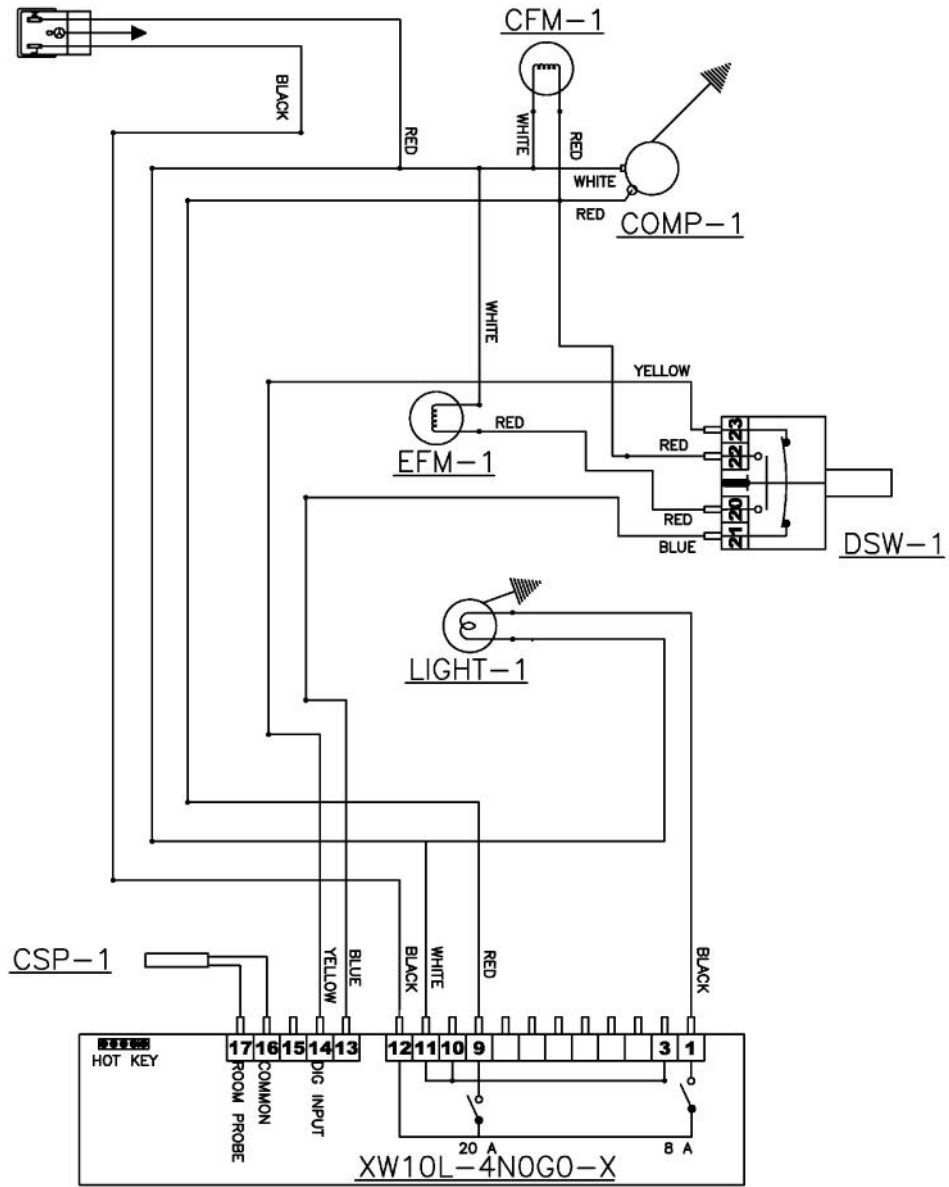

Ref #	Part Number	Qty.	Description
1	033029-000	1	EVAP ASSEMBLY
2	033030-000	1	FAN MOTOR
3	033038-000	1	CONDENSER FAN MOTOR
4	033034-000	1	COMPRESSOR KIT
5	033037-000	2	PROCESS TUBE
6	033035-000	1	DRIER
7	033036-000	1	COMP. START COMPONENTS
NI	033031-000	1	HARNESS, FAN MOTOR
NI	033042-000	1	POWER CORD

VIKING UC PRODUCT

- XW10L--REFRIGERATION SYSTEM CONTROLLER
- DSW-1--LIGHT AND EVAP FAN MOTOR DOOR SWITCH
- LIGHT 1--COMPARTMENT LIGHT
- EFM 1--EVAPORATOR FAN MOTOR
- CSP-1--REFRIGERATED COMPARTMENT 1 SENSOR PROBE
- CFM-1--CONDENSER FAN MOTOR