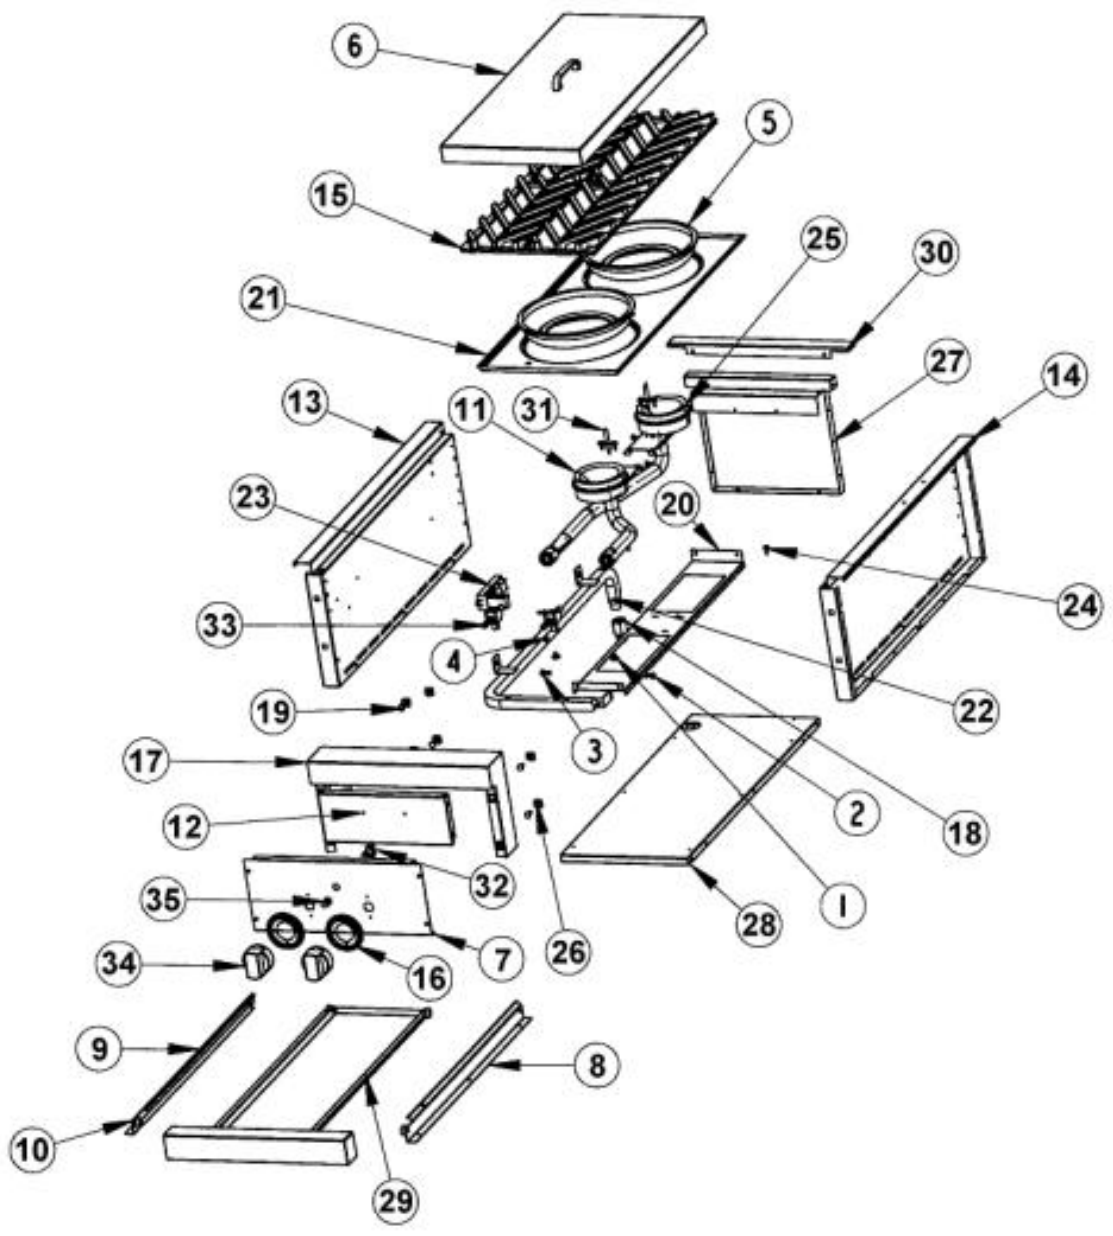

# VIKING VGSB152T Owner's Manual

[Shop genuine replacement parts for VIKING VGSB152T](#)

[Find Your VIKING Grill Parts - Select From 210 Models](#)

----- Manual continues below -----

Ref #	Part Number	Qty.	Description
1	PD010012		VALVE BOLT 1/4-20 UNC-2B 5/16 M.S.
2	PD030044		10-24 KEPS NUT SS
3	PD020082		10 X 24 COUNTERSUNK S.S. SCREW
4	PD020067		NO.6 X 3/8 PAN PHIL. TEK SS
5	PA030002		BURNER BOWL
6	014947-000	1	LID, BNR, ASM, SIDE
7	B9205338		CONTROL PANEL SIDE BURNER
8	G3005215		DRIP TRAY SLIDE - RH
9	G3005214		DRIP TRAY SLIDE - LH
10	PC020025		DRIP TRAY WHEEL
11	PA080052		FRONT BURNER
12	B2005333		GRILL BOX FRONT - 30
13	B2005204		PANEL, GRL, LH
14	B2005203		GRILL BOX SIDE RH (PHASE 2)
15	PA060051		GRILL V GRATE (PHASE 2)
16	PB010208		BEZEL, CHROME PLATE
	PB010209		BEZEL BRASS
17	G3005335		LANDING LEDGE ASSY- S/BURNER (PH2)
18	PB040167		MALE COUPLER (PHASE 1 GRILL)
19	PD020056		NO.10-24 X 1/2 PH.TR. M.S. SS
20	B2005260		PHASE II BURNER SUPPORT
21	B2105290		PHASE II GRATE SUPPORT
22	PA050071		MANIFOLD 12 SIDE BURNER PHASE 2
23	PA020036		SPARK MODULE
24	PD020055		NO.10 X 1/2 PAN PHIL. TEK. SS
25	PA080053		REAR TOP BURNER
26	PD030050		10-24 CAGE NUT SS
27	B2005332		SIDE BURNER BOX BACK PHASE 2
28	B2005331		SIDE BURNER BOX BOTTOM PHASE 2
29	G3205340		SIDE BURNER DRIP TRAY ASSY
30	B2005339		SIDE BURNER REAR TRIM
31	PA020014		SPARK IGNITER
32	PE050063		SPARKER SWITCH
33	PA010105		SIDE BURNER VALVE T SERIES-NAT.
	PA010106		SUB TO 003574-000 - SIDE BURNER VALVE T SERIES- L.P.
34	PA010039		TOP GRILL KNOXBKX (VGRC) (N/STYLE
35	PB010163		OVEN LIGHT SWITCH KNOB BK
No.	G3004936		REGULATOR ASSY - NAT (P1 GRILL)
No.	G3004937		REGULATOR ASSY - L.P. W/HOSE