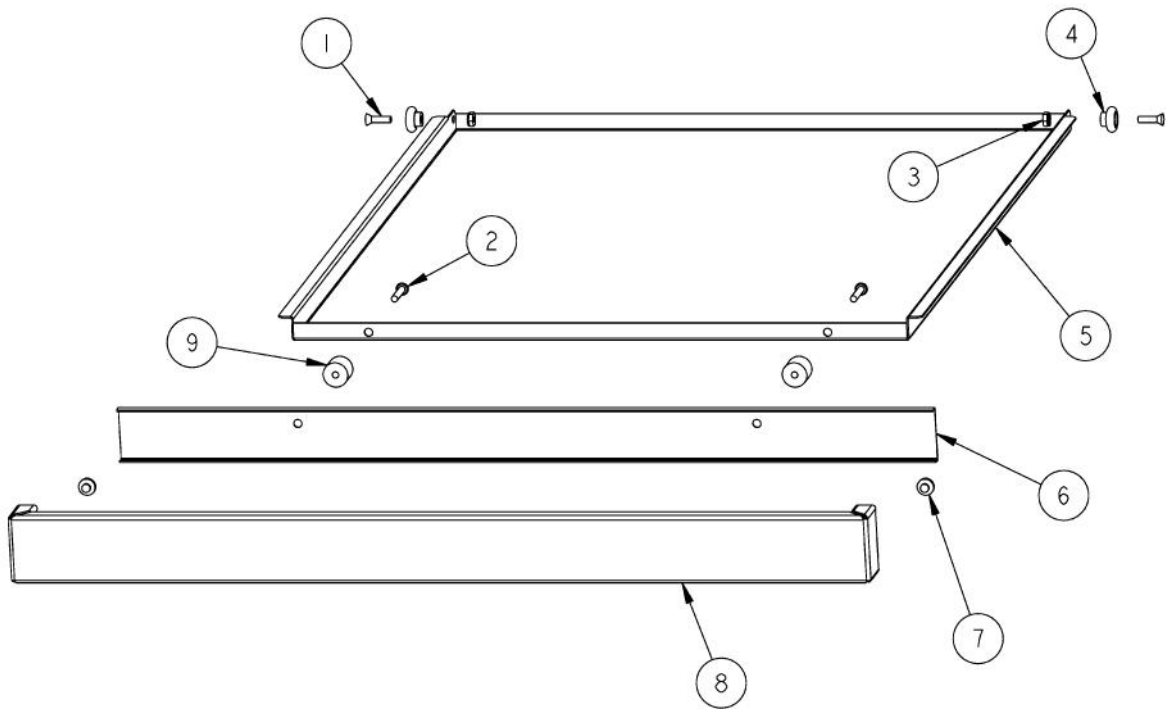

# VIKING VGSB244T Owner's Manual

[Shop genuine replacement parts for VIKING VGSB244T](#)

[Find Your VIKING Grill Parts - Select From 210 Models](#)

----- Manual continues below -----

Ref #	Part Number	Qty.	Description
1	G3006352		OUTDOOR WOK LANDING LEDGE PHASE II
2	PA010151		GRILL VALVE NAT. (1,800-15,000 BTU)
	PA010152		SUB TO 003539-000 - GRILL VALVE L.P. (3,700-13,500 BTU)
3	PD020055		NO.10 X 1/2 PAN PHIL. TEK. SS
4	PD030050		10-24 CAGE NUT SS
5	B92014960		CONTROL PANEL
6	PD020056		NO.10-24 X 1/2 PH.TR. M.S. SS
7	PB010208		BEZEL, CHROME PLATE
8	PB010206		VGSC,VGRC,VGRT TOP BURNER KNOB(BK)
9	PE010165		VIKING CHROME PLATE LOGO
10	PB010163		OVEN LIGHT SWITCH KNOB BK
11	PE050063		SPARKER SWITCH
12	PD010012		VALVE BOLT 1/4-20 UNC-2B 5/16 M.S.
13	PD030006		CAPPED WASHER PAL NUT
14	PA050126		VGSB244T FUEL MANIFOLD

Ref #	Part Number	Qty.	Description
1	G32015530		24 SIDE BURNER COVER ASSY
2	PA060051		GRILL V GRATE (PHASE 2)
3	PA030002SS		BURNER BOWL (VGBQ) XSSX
4	003661-000		GRATE SUPPORT(VGRT244T)
5	PA020028		SPARK IGNITER
6	PA080052		FRONT BURNER
7	B20015503		GRATE SUPPORT CENTER
8	PD020055		NO.10 X 1/2 PAN PHIL. TEK. SS
9	PA080053		REAR TOP BURNER
10	PA020036		SPARK MODULE
11	B2005250		SPARK MODULE BRACKET (PHASE 2)
12	B2005260		PHASE II BURNER SUPPORT
13	B20014962		GRILL BOX FRONT

Ref #	Part Number	Qty.	Description
1	PD020082		10 X 24 COUNTERSUNK S.S. SCREW
2	PD020079		NO.10 X 1 1/4 PH. PAN HD. T(A) NYLOK
3	PD030044		10-24 KEPS NUT SS
4	PC020025		DRIP TRAY WHEEL
5	B20013863		DRIP TRAY (VGIB241)
6	B20013865		HANDLE BACK (VGIB241)
7	PD040004		GROMMET BUMPER
8	G30015476		DRIP TRAY HANDLE ASSY
9	PD040028		BUSHING(.194ID/.750OD/.750LONG)
NI	G32013866		DRIP TRAY ASSY (VGIB241T)