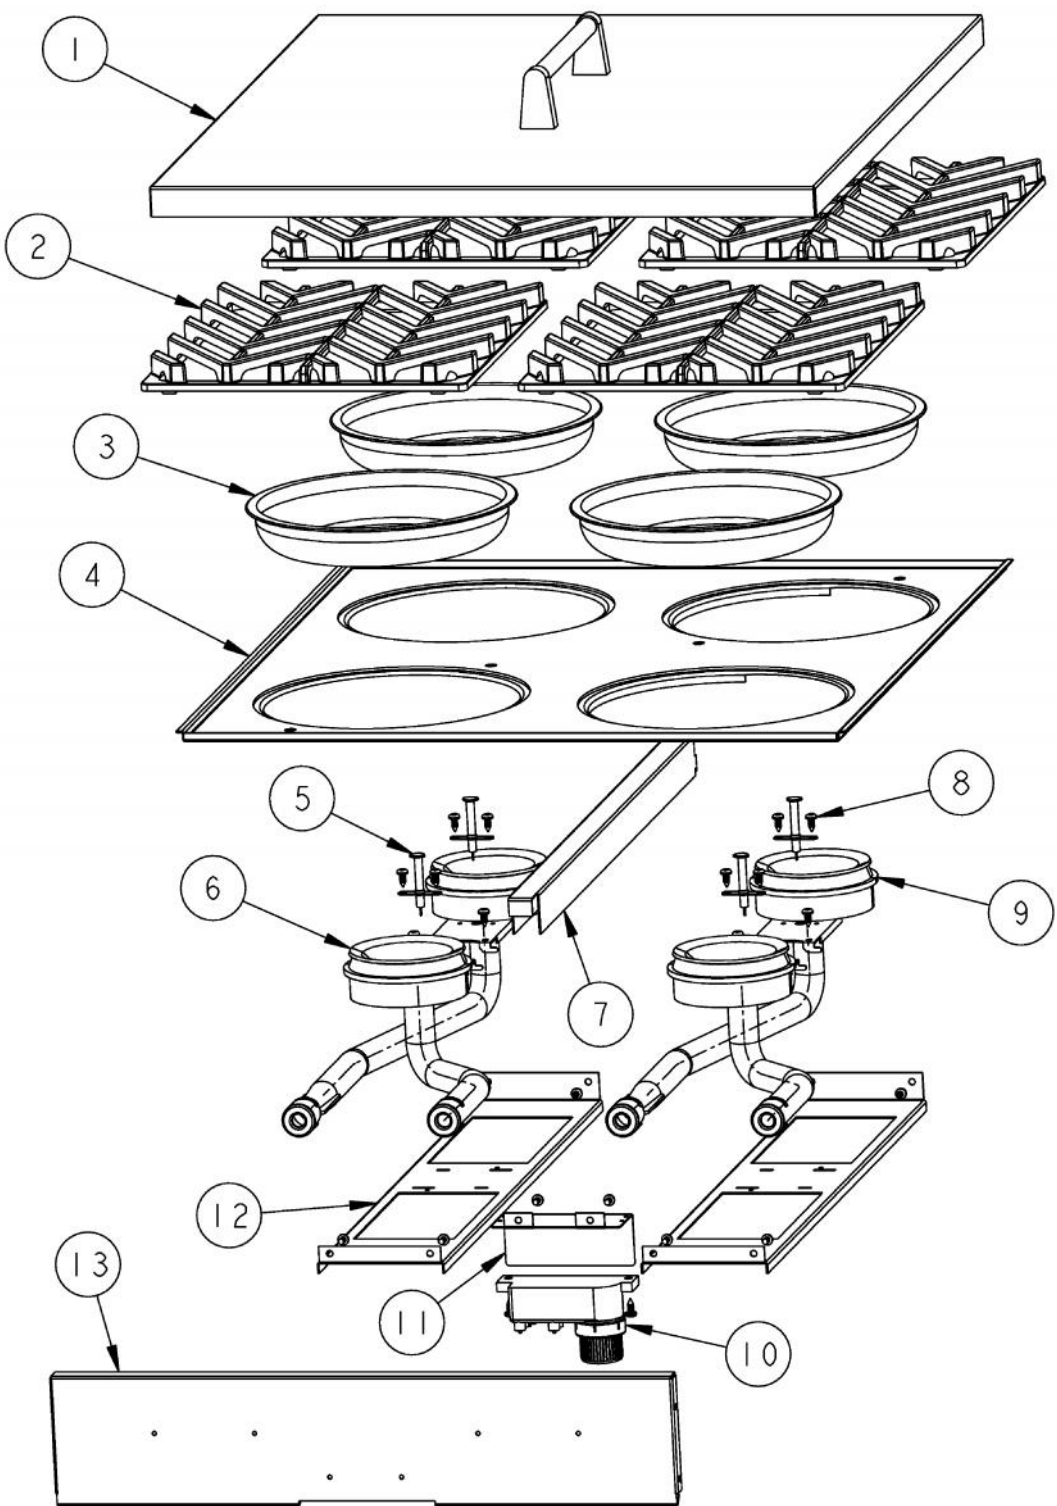

# VIKING VGSB244T Owner's Manual

[Shop genuine replacement parts for VIKING VGSB244T](#)

[Find Your VIKING Grill Parts - Select From 210 Models](#)

----- Manual continues below -----

Ref #	Part Number	Qty.	Description
1	G3006352		OUTDOOR WOK LANDING LEDGE PHASE II
2	PA010151		GRILL VALVE NAT. (1,800-15,000 BTU)
	PA010152		SUB TO 003539-000 - GRILL VALVE L.P. (3,700-13,500 BTU)
3	PD020055		NO.10 X 1/2 PAN PHIL. TEK. SS
4	PD030050		10-24 CAGE NUT SS
5	B92014960		CONTROL PANEL
6	PD020056		NO.10-24 X 1/2 PH.TR. M.S. SS
7	PB010208		BEZEL, CHROME PLATE
8	PB010206		VGSC,VGRC,VGRT TOP BURNER KNOB(BK)
9	PE010165		VIKING CHROME PLATE LOGO
10	PB010163		OVEN LIGHT SWITCH KNOB BK
11	PE050063		SPARKER SWITCH
12	PD010012		VALVE BOLT 1/4-20 UNC-2B 5/16 M.S.
13	PD030006		CAPPED WASHER PAL NUT
14	PA050126		VGSB244T FUEL MANIFOLD

Ref #	Part Number	Qty.	Description
1	G32015530		24 SIDE BURNER COVER ASSY
2	PA060051		GRILL V GRATE (PHASE 2)
3	PA030002SS		BURNER BOWL (VGBQ) XSSX
4	003661-000		GRATE SUPPORT(VGRT244T)
5	PA020028		SPARK IGNITER
6	PA080052		FRONT BURNER
7	B20015503		GRATE SUPPORT CENTER
8	PD020055		NO.10 X 1/2 PAN PHIL. TEK. SS
9	PA080053		REAR TOP BURNER
10	PA020036		SPARK MODULE
11	B2005250		SPARK MODULE BRACKET (PHASE 2)
12	B2005260		PHASE II BURNER SUPPORT
13	B20014962		GRILL BOX FRONT

Ref #	Part Number	Qty.	Description
1	PD020082		10 X 24 COUNTERSUNK S.S. SCREW
2	PD020079		NO.10 X 1 1/4 PH. PAN HD. T(A) NYLOK
3	PD030044		10-24 KEPS NUT SS
4	PC020025		DRIP TRAY WHEEL
5	B20013863		DRIP TRAY (VGIB241)
6	B20013865		HANDLE BACK (VGIB241)
7	PD040004		GROMMET BUMPER
8	G30015476		DRIP TRAY HANDLE ASSY
9	PD040028		BUSHING(.194ID/.750OD/.750LONG)
NI	G32013866		DRIP TRAY ASSY (VGIB241T)

Ref #	Part Number	Qty.	Description
1	PB020239		7/8 FLARE TO 1/2 FEMALE CONNECTOR
2	PB040046		1/2 CLOSE NIPPLE (VGSO166)
3	PB040166		FEMALE COUPLER (PHASE 1 GRILL)
4	PB040167		MALE COUPLER (PHASE 1 GRILL)
5	PA070006		PRESSURE REGULATOR - NATURAL
NI	G3004936		REGULATOR ASSY - NAT (P1 GRILL)