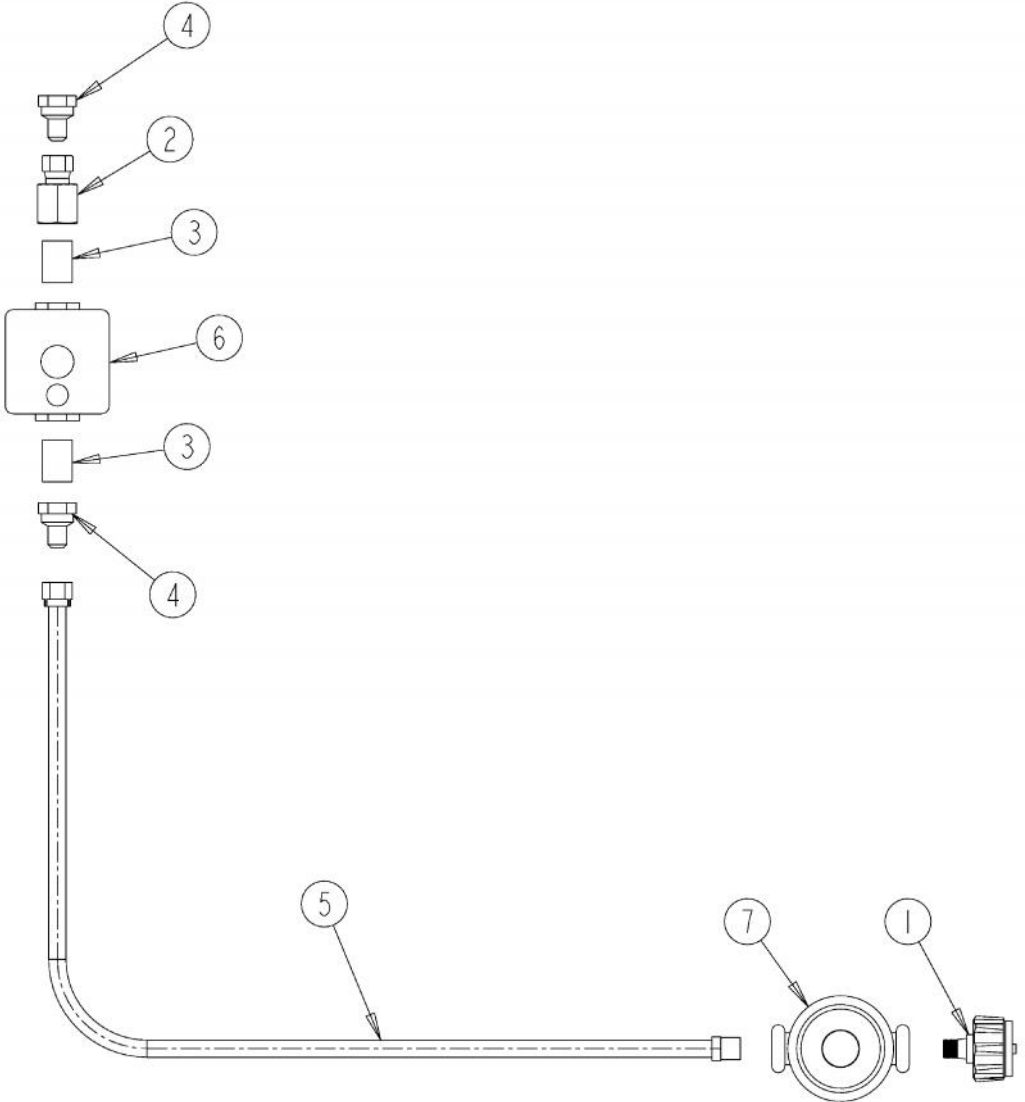

Ref #	Part Number	Qty.	Description
1	G32015530		24 SIDE BURNER COVER ASSY
2	PA060051		GRILL V GRATE (PHASE 2)
3	PA030002SS		BURNER BOWL (VGBQ) XSSX
4	003661-000		GRATE SUPPORT(VGRT244T)
5	PA020028		SPARK IGNITER
6	PA080052		FRONT BURNER
7	B20015503		GRATE SUPPORT CENTER
8	PD020055		NO.10 X 1/2 PAN PHIL. TEK. SS
9	PA080053		REAR TOP BURNER
10	PA020036		SPARK MODULE
11	B2005250		SPARK MODULE BRACKET (PHASE 2)
12	B2005260		PHASE II BURNER SUPPORT
13	B20014962		GRILL BOX FRONT

Ref #	Part Number	Qty.	Description
1	B20014963		SIDE BURNER BOX BACK
2	B2006357		OUTDOOR WOK CABINET REAR TRIM P2
3	L1005398		SIDE HEAT SHIELD
4	PD020055		NO.10 X 1/2 PAN PHIL. TEK. SS
5	B20012950		GRILL BOX SIDE, RH
6	B2006347		OUTDOOR WOK BOTTOM (VGWT241T)
7	PD020082		10 X 24 COUNTERSUNK S.S. SCREW
8	G3005215		DRIP TRAY SLIDE - RH
9	G3005214		DRIP TRAY SLIDE - LH
10	PC020025		DRIP TRAY WHEEL
11	B20012951		GRILL BOX SIDE, LH
12	B20015570		GRATE SUPPORT SPACER

Ref #	Part Number	Qty.	Description
1	PD020082		10 X 24 COUNTERSUNK S.S. SCREW
2	PD020079		NO.10 X 1 1/4 PH. PAN HD. T(A) NYLOK
3	PD030044		10-24 KEPS NUT SS
4	PC020025		DRIP TRAY WHEEL
5	B20013863		DRIP TRAY (VGIB241)
6	B20013865		HANDLE BACK (VGIB241)
7	PD040004		GROMMET BUMPER
8	G30015476		DRIP TRAY HANDLE ASSY
9	PD040028		BUSHING(.194ID/.750OD/.750LONG)
NI	G32013866		DRIP TRAY ASSY (VGIB241T)

Ref #	Part Number	Qty.	Description
1	PB020239		7/8 FLARE TO 1/2 FEMALE CONNECTOR
2	PB040046		1/2 CLOSE NIPPLE (VGSO166)
3	PB040166		FEMALE COUPLER (PHASE 1 GRILL)
4	PB040167		MALE COUPLER (PHASE 1 GRILL)
5	PA070006		PRESSURE REGULATOR - NATURAL
NI	G3004936		REGULATOR ASSY - NAT (P1 GRILL)