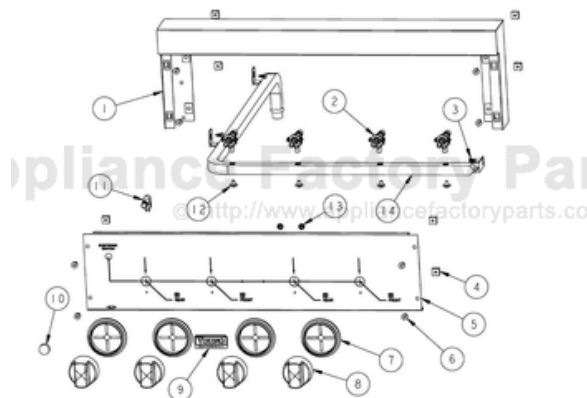

# VIKING VGSB244T Owner's Manual

[Shop genuine replacement parts for VIKING VGSB244T](#)

[Find Your VIKING Grill Parts - Select From 210 Models](#)

----- Manual continues below -----

Ref #	Part Number	Qty.	Description
1	G3006352		OUTDOOR WOK LANDING LEDGE PHASE II
2	PA010151		GRILL VALVE NAT. (1,800-15,000 BTU)
	PA010152		SUB TO 003539-000 - GRILL VALVE L.P. (3,700-13,500 BTU)
3	PD020055		NO.10 X 1/2 PAN PHIL. TEK. SS
4	PD030050		10-24 CAGE NUT SS
5	B92014960		CONTROL PANEL
6	PD020056		NO.10-24 X 1/2 PH.TR. M.S. SS
7	PB010208		BEZEL, CHROME PLATE
8	PB010206		VGSC,VGRC,VGRT TOP BURNER KNOB(BK)
9	PE010165		VIKING CHROME PLATE LOGO
10	PB010163		OVEN LIGHT SWITCH KNOB BK
11	PE050063		SPARKER SWITCH
12	PD010012		VALVE BOLT 1/4-20 UNC-2B 5/16 M.S.
13	PD030006		CAPPED WASHER PAL NUT
14	PA050126		VGSB244T FUEL MANIFOLD

Ref #	Part Number	Qty.	Description
1	G32015530		24 SIDE BURNER COVER ASSY
2	PA060051		GRILL V GRATE (PHASE 2)
3	PA030002SS		BURNER BOWL (VGBQ) XSSX
4	003661-000		GRATE SUPPORT(VGRT244T)
5	PA020028		SPARK IGNITER
6	PA080052		FRONT BURNER
7	B20015503		GRATE SUPPORT CENTER
8	PD020055		NO.10 X 1/2 PAN PHIL. TEK. SS
9	PA080053		REAR TOP BURNER
10	PA020036		SPARK MODULE
11	B2005250		SPARK MODULE BRACKET (PHASE 2)
12	B2005260		PHASE II BURNER SUPPORT
13	B20014962		GRILL BOX FRONT

Ref #	Part Number	Qty.	Description
1	PD020082		10 X 24 COUNTERSUNK S.S. SCREW
2	PD020079		NO.10 X 1 1/4 PH. PAN HD. T(A) NYLOK
3	PD030044		10-24 KEPS NUT SS
4	PC020025		DRIP TRAY WHEEL
5	B20013863		DRIP TRAY (VGIB241)
6	B20013865		HANDLE BACK (VGIB241)
7	PD040004		GROMMET BUMPER
8	G30015476		DRIP TRAY HANDLE ASSY
9	PD040028		BUSHING(.194ID/.750OD/.750LONG)
NI	G32013866		DRIP TRAY ASSY (VGIB241T)

Ref #	Part Number	Qty.	Description
1	PB020239		7/8 FLARE TO 1/2 FEMALE CONNECTOR
2	PB040046		1/2 CLOSE NIPPLE (VGSO166)
3	PB040166		FEMALE COUPLER (PHASE 1 GRILL)
4	PB040167		MALE COUPLER (PHASE 1 GRILL)
5	PA070006		PRESSURE REGULATOR - NATURAL
NI	G3004936		REGULATOR ASSY - NAT (P1 GRILL)