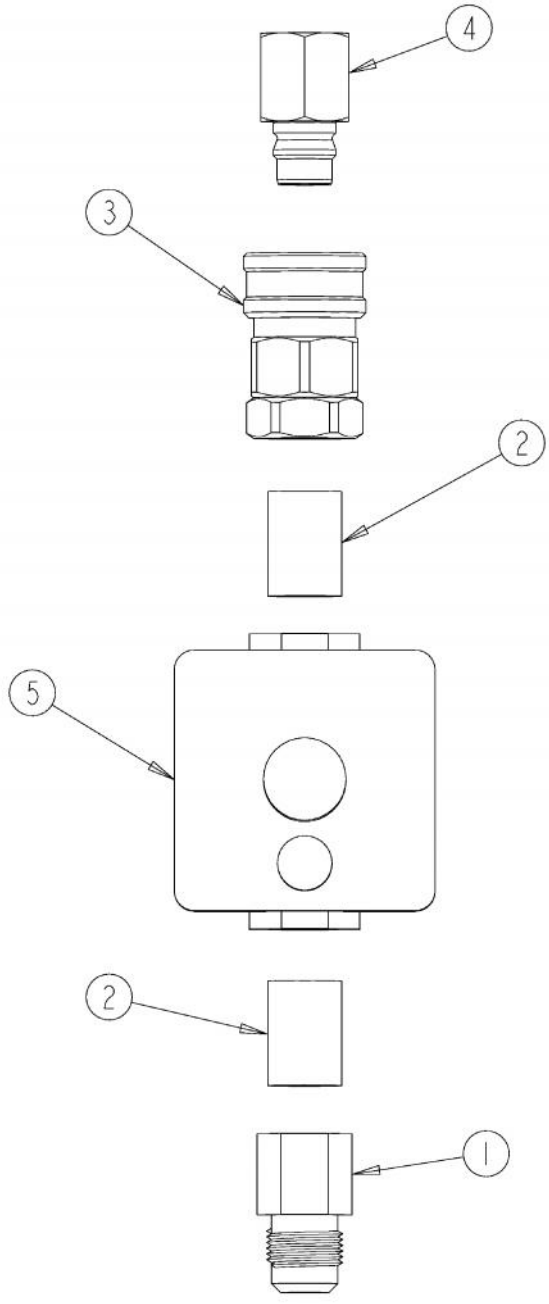

# VIKING VGSB244T Owner's Manual

[Shop genuine replacement parts for VIKING VGSB244T](#)

[Find Your VIKING Grill Parts - Select From 210 Models](#)

----- Manual continues below -----

Ref #	Part Number	Qty.	Description
1	G3006352		OUTDOOR WOK LANDING LEDGE PHASE II
2	PA010151		GRILL VALVE NAT. (1,800-15,000 BTU)
	PA010152		SUB TO 003539-000 - GRILL VALVE L.P. (3,700-13,500 BTU)
3	PD020055		NO.10 X 1/2 PAN PHIL. TEK. SS
4	PD030050		10-24 CAGE NUT SS
5	B92014960		CONTROL PANEL
6	PD020056		NO.10-24 X 1/2 PH.TR. M.S. SS
7	PB010208		BEZEL, CHROME PLATE
8	PB010206		VGSC,VGRC,VGRT TOP BURNER KNOB(BK)
9	PE010165		VIKING CHROME PLATE LOGO
10	PB010163		OVEN LIGHT SWITCH KNOB BK
11	PE050063		SPARKER SWITCH
12	PD010012		VALVE BOLT 1/4-20 UNC-2B 5/16 M.S.
13	PD030006		CAPPED WASHER PAL NUT
14	PA050126		VGSB244T FUEL MANIFOLD

Ref #	Part Number	Qty.	Description
1	G32015530		24 SIDE BURNER COVER ASSY
2	PA060051		GRILL V GRATE (PHASE 2)
3	PA030002SS		BURNER BOWL (VGBQ) XSSX
4	003661-000		GRATE SUPPORT(VGRT244T)
5	PA020028		SPARK IGNITER
6	PA080052		FRONT BURNER
7	B20015503		GRATE SUPPORT CENTER
8	PD020055		NO.10 X 1/2 PAN PHIL. TEK. SS
9	PA080053		REAR TOP BURNER
10	PA020036		SPARK MODULE
11	B2005250		SPARK MODULE BRACKET (PHASE 2)
12	B2005260		PHASE II BURNER SUPPORT
13	B20014962		GRILL BOX FRONT

Ref #	Part Number	Qty.	Description
1	PD020082		10 X 24 COUNTERSUNK S.S. SCREW
2	PD020079		NO.10 X 1 1/4 PH. PAN HD. T(A) NYLOK
3	PD030044		10-24 KEPS NUT SS
4	PC020025		DRIP TRAY WHEEL
5	B20013863		DRIP TRAY (VGIB241)
6	B20013865		HANDLE BACK (VGIB241)
7	PD040004		GROMMET BUMPER
8	G30015476		DRIP TRAY HANDLE ASSY
9	PD040028		BUSHING(.194ID/.750OD/.750LONG)
NI	G32013866		DRIP TRAY ASSY (VGIB241T)

Ref #	Part Number	Qty.	Description
1	PB020239		7/8 FLARE TO 1/2 FEMALE CONNECTOR
2	PB040046		1/2 CLOSE NIPPLE (VGSO166)
3	PB040166		FEMALE COUPLER (PHASE 1 GRILL)
4	PB040167		MALE COUPLER (PHASE 1 GRILL)
5	PA070006		PRESSURE REGULATOR - NATURAL
NI	G3004936		REGULATOR ASSY - NAT (P1 GRILL)