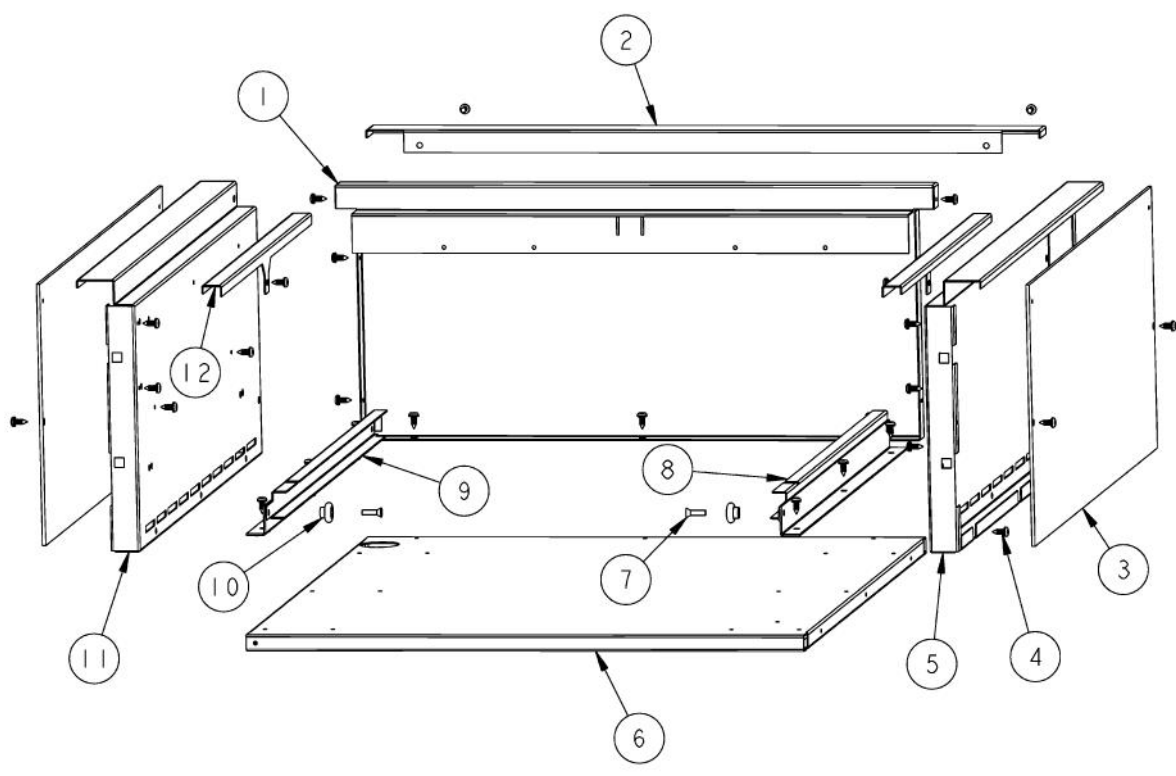

# VIKING VGSB244T Owner's Manual

[Shop genuine replacement parts for VIKING VGSB244T](#)

[Find Your VIKING Grill Parts - Select From 210 Models](#)

----- Manual continues below -----

Ref #	Part Number	Qty.	Description
1	G3006352		OUTDOOR WOK LANDING LEDGE PHASE II
2	PA010151		GRILL VALVE NAT. (1,800-15,000 BTU)
	PA010152		SUB TO 003539-000 - GRILL VALVE L.P. (3,700-13,500 BTU)
3	PD020055		NO.10 X 1/2 PAN PHIL. TEK. SS
4	PD030050		10-24 CAGE NUT SS
5	B92014960		CONTROL PANEL
6	PD020056		NO.10-24 X 1/2 PH.TR. M.S. SS
7	PB010208		BEZEL, CHROME PLATE
8	PB010206		VGSC,VGRC,VGRT TOP BURNER KNOB(BK)
9	PE010165		VIKING CHROME PLATE LOGO
10	PB010163		OVEN LIGHT SWITCH KNOB BK
11	PE050063		SPARKER SWITCH
12	PD010012		VALVE BOLT 1/4-20 UNC-2B 5/16 M.S.
13	PD030006		CAPPED WASHER PAL NUT
14	PA050126		VGSB244T FUEL MANIFOLD

Ref #	Part Number	Qty.	Description
1	G32015530		24 SIDE BURNER COVER ASSY
2	PA060051		GRILL V GRATE (PHASE 2)
3	PA030002SS		BURNER BOWL (VGBQ) XSSX
4	003661-000		GRATE SUPPORT(VGRT244T)
5	PA020028		SPARK IGNITER
6	PA080052		FRONT BURNER
7	B20015503		GRATE SUPPORT CENTER
8	PD020055		NO.10 X 1/2 PAN PHIL. TEK. SS
9	PA080053		REAR TOP BURNER
10	PA020036		SPARK MODULE
11	B2005250		SPARK MODULE BRACKET (PHASE 2)
12	B2005260		PHASE II BURNER SUPPORT
13	B20014962		GRILL BOX FRONT