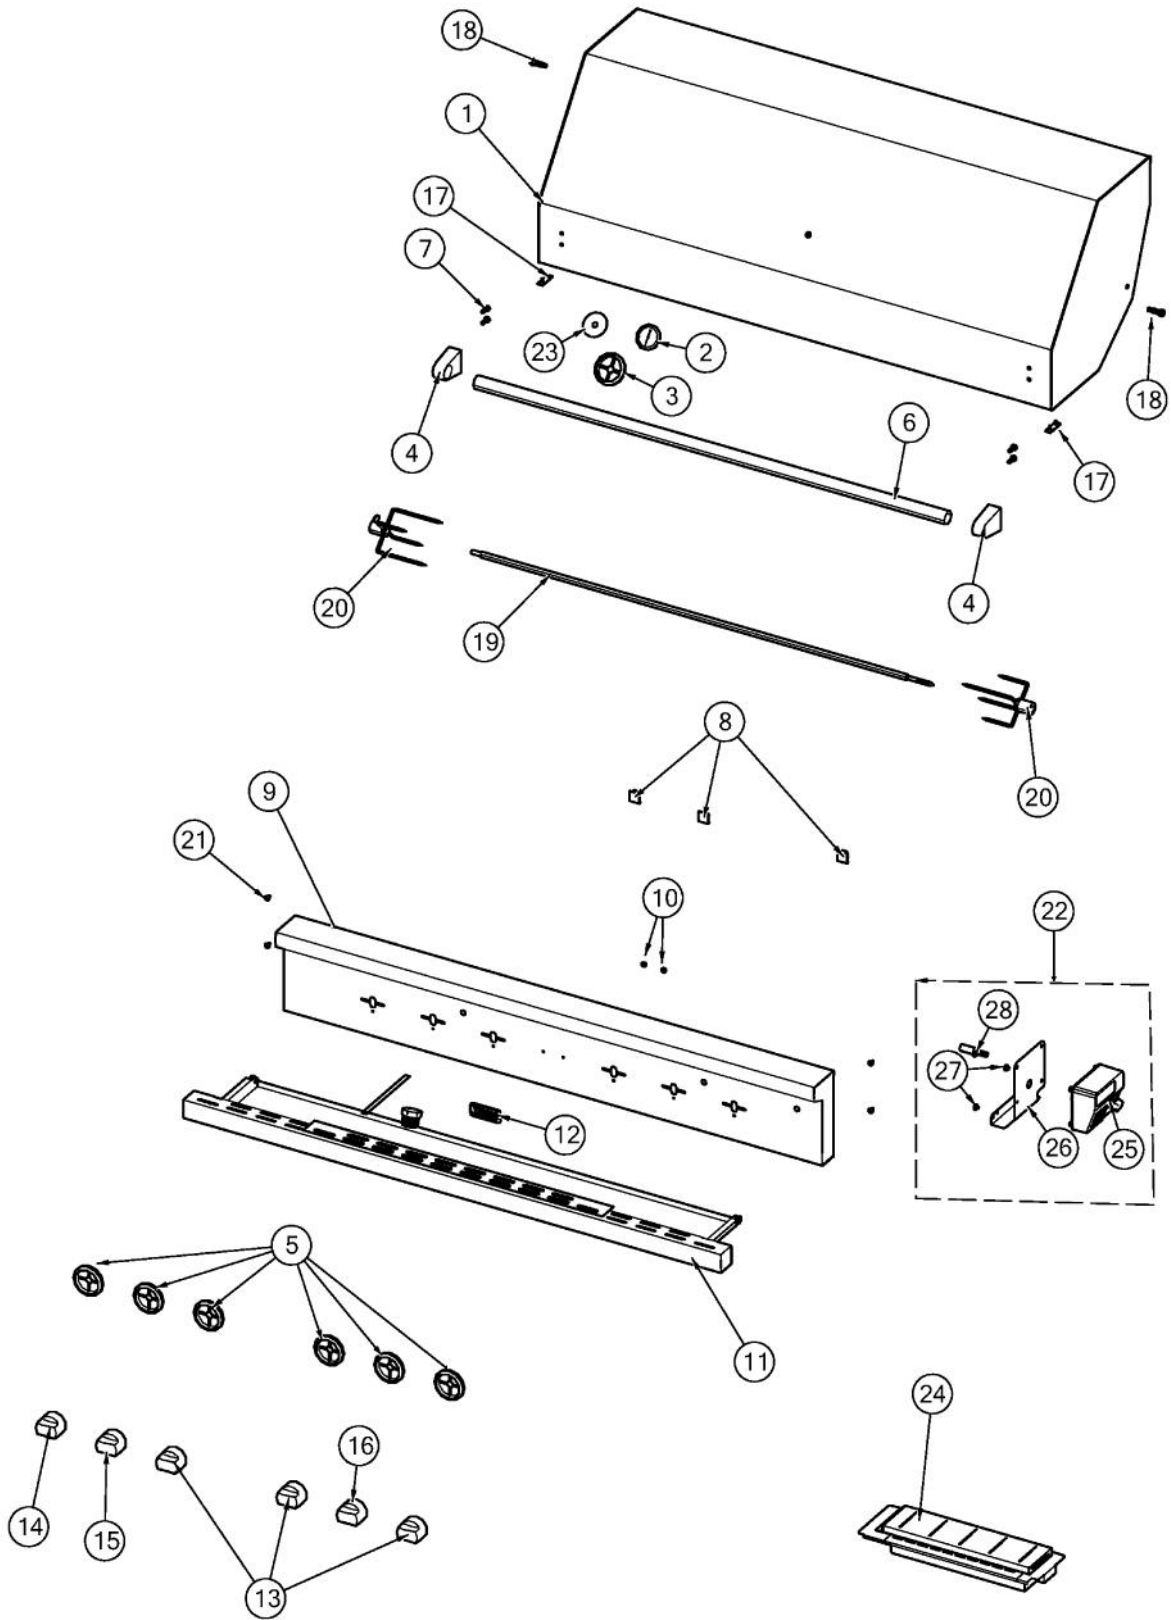

Ref #	Part Number	Qty.	Description
1	045637-000	1	HOOD
2	020659-000	1	GAUGE, BMTL, TEMPERATURE
3	PB010304	1	KNOB BEZEL
4	026965-000	2	END CAP, ASM, DOOR HANDLE
5	PB010304	7	KNOB BEZEL
6	045480-000	1	54 CANOPY HANDLE
7	PD020069	4	CAP SCREW 1/4-20 X 3/4 SS
8	M0104106	3	CLIP-CORD VM0104106
9	047019-2633	1	CONTROL PANEL ASM, W/GRAPHICS 54 VGIQ
10	PD030006	2	CAPPED WASHER PAL NUT
11	045726-000	1	DRIP TRAY ASM, BQ, 54
12	PE010142	1	3 LOGO XBKXXCHROME
13	035901-000	3	KNOB,GRL,WOK,PRO CR3
14	035902-000	1	KNOB,IR,PRO CR3
15	038435-000	1	KNOB, ROTISS, PRO, CR3
16	038435-000	1	KNOB, ROTISS, PRO, CR3
17	036547-000	2	GROMMET, RECTANGLE RUBBER
18	034607-000	2	FASTENER, BOLT, 5/16 - 1-1/2
19	045828-000	1	54 SPIT ROD
20	032881-000	2	FORK, RTSR
21	014143-000	4	SCR 10-12 A SHLD TRP 1/2 S ZN BLUE
22	043708-000	1	GRILL, MOT, MT, 304, RTSR ASSY
23	026724-000	1	SPACER, WSHR
24	045515-000	1	SMOKER BOX ASSY
25	032461-000	1	MOTOR, ROTIS
26	043284-000	1	ROTIS MOTOR BRACKET
27	PD040004	2	GROMMET BUMPER
28	037377-000	1	ADAPTER, HEX, ROTISSERIE MOTOR ADAPTER