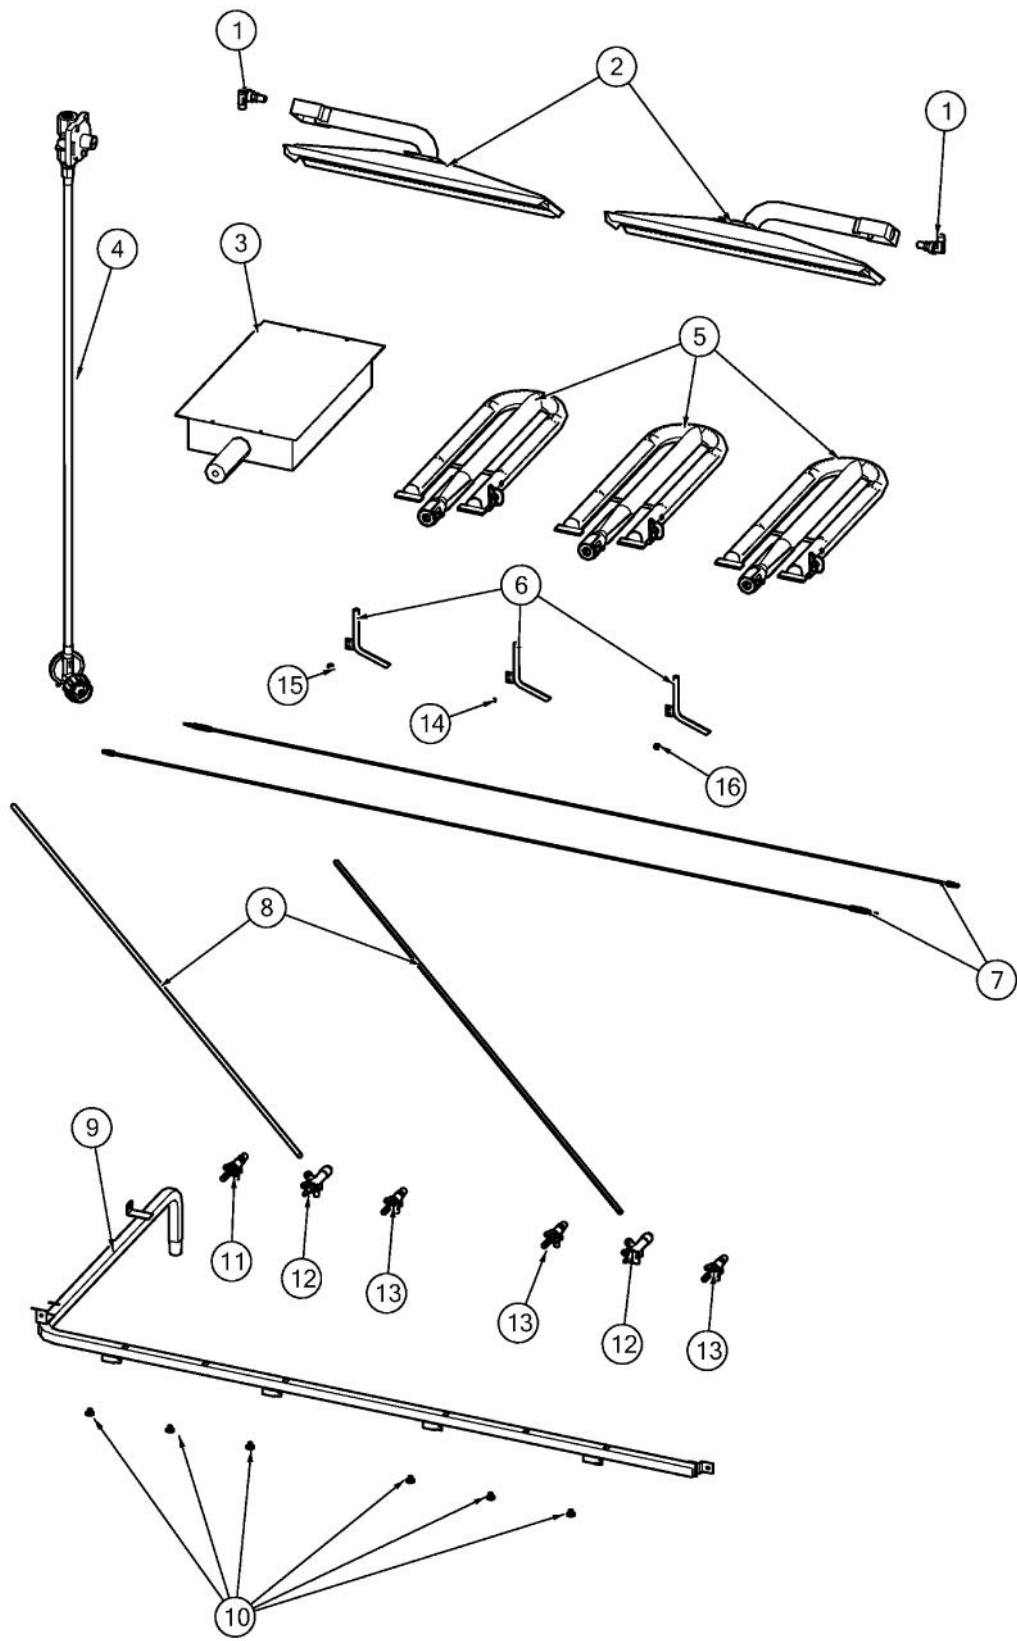

Ref #	Part Number	Qty.	Description
1	PB040125	2	ORIFICE FTG 90D 20IR NO.57 HD YELLOW
1	PB040124	2	90 DEG. ORIFICE FITTING
2	G3005289	2	BURNER,ASM,,ASM,IR,20
3	047028-000	1	CERAMIC BURNER
4	043214-000	1	REGULATOR, HOSE, LP ASSY
4	043217-000	1	REGUALATOR, NAT ASSY
5	029479-000	4	U-BURNER, BQ ASM
6	PB020114	3	FLASH TUBE (VGBQ3002T)
7	042576-000	2	THERMOCOUPLE
8	046934-000	2	55 6/16 S.S. FLEX TUBING (T5-NF01-55)
9	045546-000	1	54 MANIFOLD
10	PD010012	6	VALVE BOLT 1/4-20 UNC-2B 5/16 M.S.
11	048118-000	1	IQ BURNER VALVE, LP
11	048117-000	1	IQ BURNER VALVE, NAT
12	038657-000	2	VALVE, RTSR, ASM, LP
12	038629-000	2	VALVE, RTSR, ASM, NAT
13	014953-000	3	VALVE, GAS, ASM, U BNR - LP
13	014952-000	3	VALVE, GAS, ASM, U BNR
14	037304-000	1	FASTENER, PNH, TORX, AB, PSVD, WAX
15	037304-000	1	FASTENER, PNH, TORX, AB, PSVD, WAX
16	037304-000	1	FASTENER, PNH, TORX, AB, PSVD, WAX