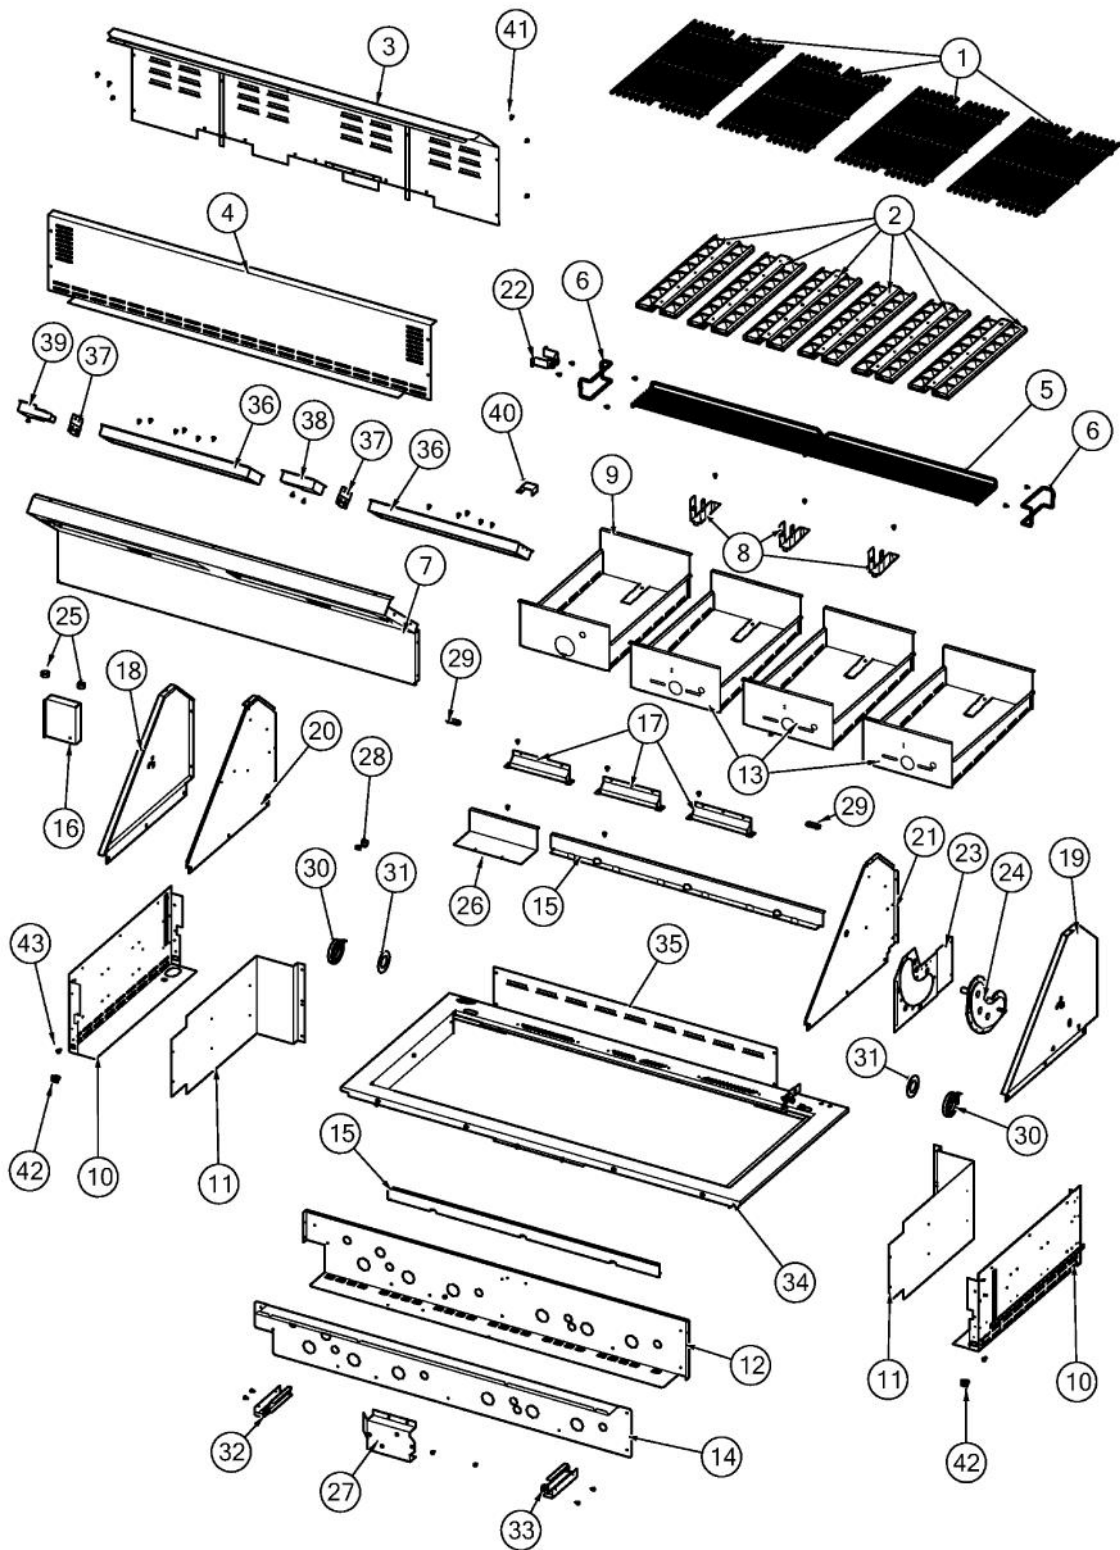

Ref #	Part Number	Qty.	Description
1	029434-000	4	GRATE, BQ GRILL
2	032370-000	6	TRAY, CRMC, BRIQUETTE, ASM
3	045448-000	1	PANEL, REAR, BQ
4	045737-000	1	BRACKET, BACK SUPPORT
5	045763-000	1	54 WARMING RACK
6	031598-000	2	HANGER, WARMING RACK
7	045447-000	1	BACKPLATE, BQ, INT
8	032239-000	3	BRACKET, REAR GRILL BURNER
9	045847-000	1	BOX, IQ, BURNER
10	029459-000	2	PANEL, LWR SIDE
11	047905-000	2	INNER HEAT SHIELD
12	045627-000	1	PANEL, SUPPORT, HEAT SHIELD
13	029461-000	3	BOX, U BURNER, 30
14	045626-000	1	PANEL, FRONT, HEAT SHIELD
15	046125-000	2	BRACKET, COVER, BURNER BOX, 42
16	035094-000	1	CHANNEL, WIRE
17	035606-000	3	FLUE DIVERTER, 30
18	045830-000	1	WINDSHIELD, BQ, ASM LH
19	045831-000	1	WINDSHIELD, BQ RH ASM W/ROTIS
20	040745-000	1	WINDSHIELD, BQ, IS, LH
21	040775-000	1	WINDSHIELD, BQ, OS, RH
22	037589-000	1	ROLLER, BRKT, ROTIS, ASM
23	031838-000	1	BRACKET, SUPPORT ROTIS BOX ASM
24	PC070024	1	ROTIS. GEAR BOX ASSY
25	PD040005	2	SNAP BUSHING - 7/8
26	047817-000	1	CERAMIC BURNER MOUNTING BRACKET
27	047017-000	1	BRACKET, MOUNTING, MODULE
28	PD040044	1	SNAP THRU BUSHING 1/4DIA CORD
29	002671-000	2	RUBBER DOOR BUMPER
30	007206-000	2	CANOPY, SPRING, ASSIST- LIGHT
31	007818-000	2	RETAINER, CANOPY SPRING
32	031544-000	1	GUIDE, DRIP TRAY, LH ASM
33	031551-000	1	GUIDE, DRIP TRAY, RH ASM
34	N/P	1	CABINET (NOT FIELD REPLACEABLE)
35	N/P	1	CABINET (NOT FIELD REPLACEABLE)
36	B2005347	2	INFRARED FRAME
37	029454-000	2	BRACKET, ROTIS IGNITOR, MTG
38	047078-000	1	COVER, ROTIS IGNITOR
39	029457-000	1	COVER, ROTIS IGNITOR
40	047818-000	1	IQ IGNITER COVER
41	037304-000	109	FASTENER, PNH, TORX, AB, PSVD, WAX
42	PD950013	2	LATCH PANEL ACCESS
43	PD020056	2	NO.10-24 X 1/2 PH.TR. M.S. SS