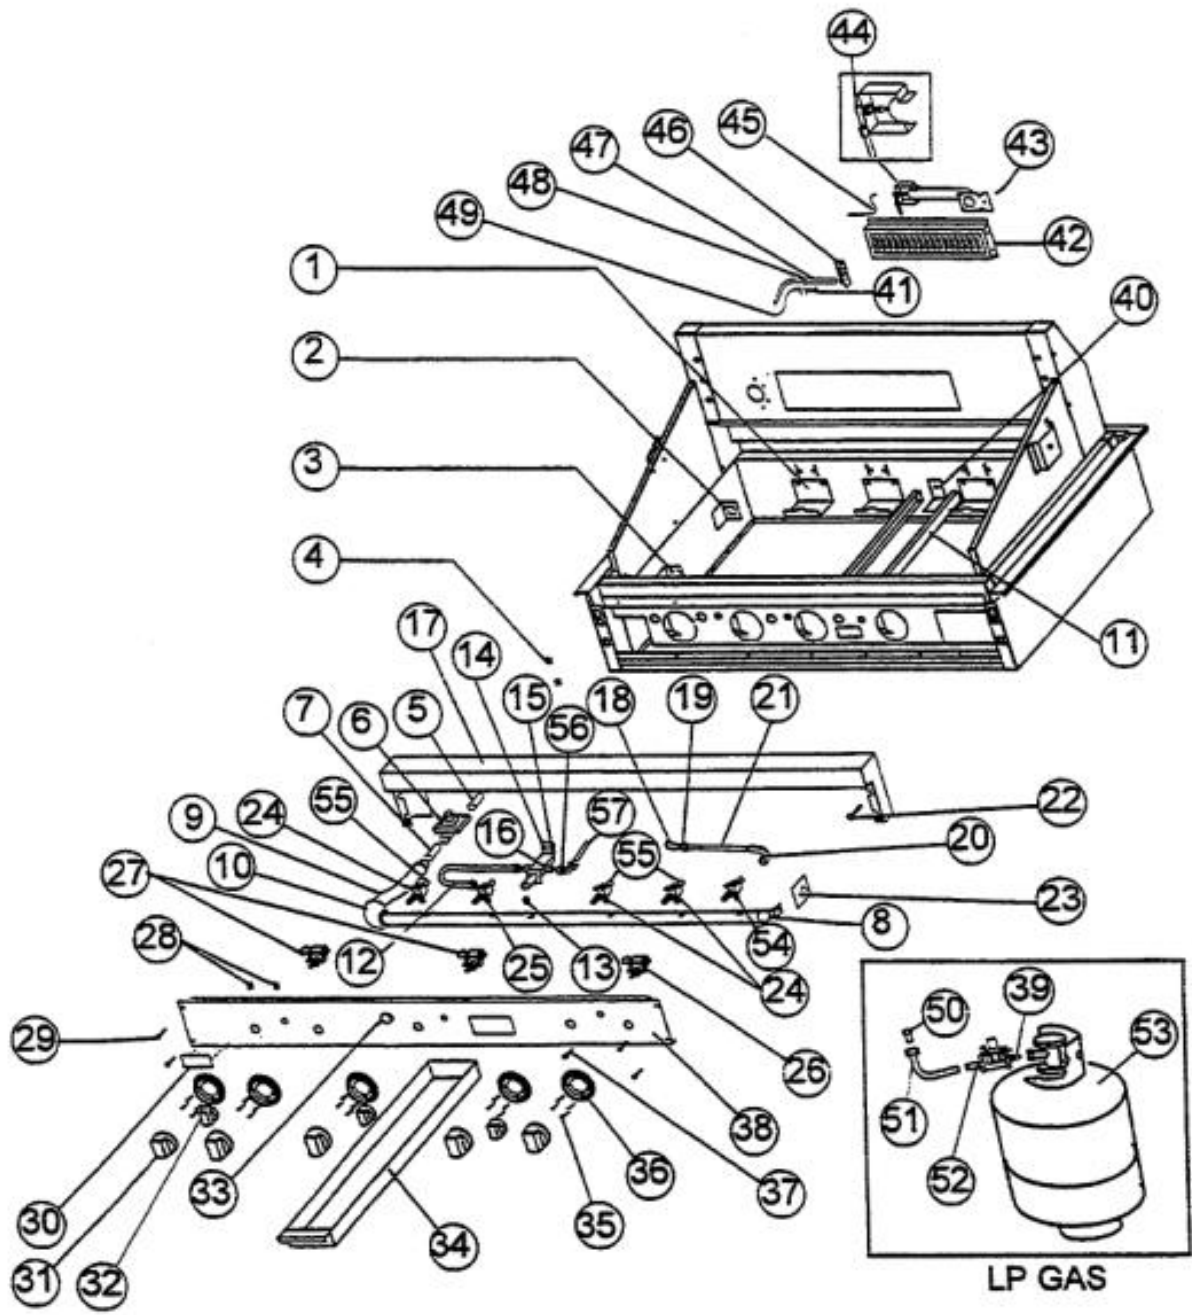

----- Manual continues below -----

Ref #	Part Number	Qty.	Description
1	PB060028		GRILL GRATES
2	E9103271		SUB TO B2007409
3	G3203346		ROTIS ASSY S
4	PE070184		ROTISSERIE MOTOR
5	PE070189		ELECTRICAL SUPPLY CORD - BBQ GRILL
6	G5004548		SS BURNER KIT REP PA080035
7	B2003273		IGNITOR COVERS (VGBQ)
8	B2003270		BURNER DRIP SHIELD (VGBQ)
9	B2003791		CENTER SHIELD (VGBQ)
10	PB050054		SMOKER BURNER - 36/48 BBQ GRILL
11	PB040123		1/8 NPT FEMALE TO 3/8 CC COUPLING
12	PB080002		BROILER PAN
13	B2003546		IGNITOR COVER LH (VGBQ)
14	PE030039		SPIT HANDLE (ROT. BBQ GRILL)
15	PB060058		SPIT FORK
16	PB060036		ROTIS SPIT ROD (VGBQ5304R)

Ref #	Part Number	Qty.	Description
50	PB040146		1/2 X 3/8 FLARE ADAPTER (VGBQ)
51	PB020227		HIGH PRESSURE LP HOSE
52	PA070007		LP TANK REGULATOR (VGBQ)
53	N/A		L.P. TANK
54	PA010066		ROTIS VALVE (NAT.) (VGBQ)
	PA010067		ROTIS VALVE (LP) (VGBQ)
55	PB040078		ORIFICE HOOD-NO.44 (NAT.)
	PB040068		ORIFICE HOOD-NO.55 (LP)
56	PB040129		FTG.-ELBOW, 1/8NPT-5/16C.C.
57	F2003505		TUBING - SAFETY VALVE TO I/R ORIFICE
No.	PB040123		1/8 NPT FEMALE TO 3/8 CC COUPLING
No.	PB020096		48 5/16 S.S. FLEX TUBING REPL F2003505