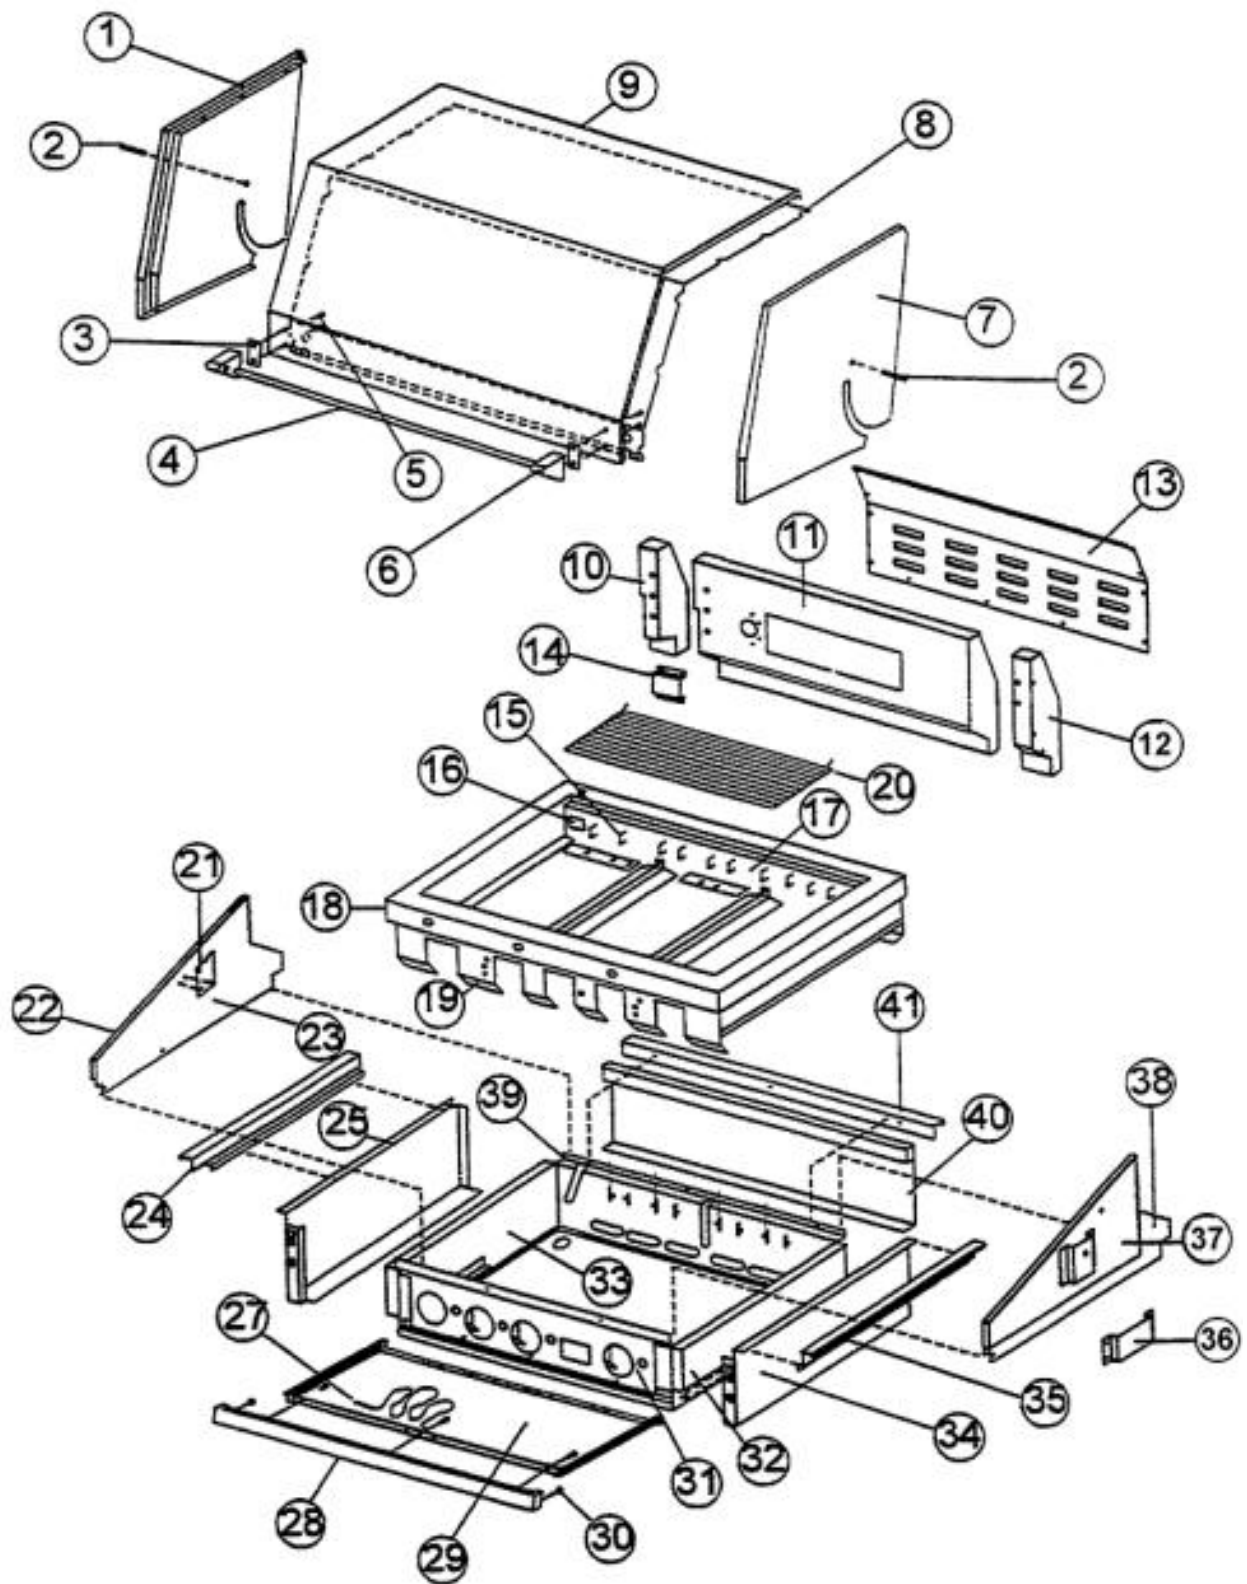

----- Manual continues below -----

Ref #	Part Number	Qty.	Description
1	PB060028		GRILL GRATES
2	E9103271		SUB TO B2007409
3	G3203346		ROTIS ASSY S
4	PE070184		ROTISSERIE MOTOR
5	PE070189		ELECTRICAL SUPPLY CORD - BBQ GRILL
6	G5004548		SS BURNER KIT REP PA080035
7	B2003273		IGNITOR COVERS (VGBQ)
8	B2003270		BURNER DRIP SHIELD (VGBQ)
9	B2003791		CENTER SHIELD (VGBQ)
10	PB050054		SMOKER BURNER - 36/48 BBQ GRILL
11	PB040123		1/8 NPT FEMALE TO 3/8 CC COUPLING
12	PB080002		BROILER PAN
13	B2003546		IGNITOR COVER LH (VGBQ)
14	PE030039		SPIT HANDLE (ROT. BBQ GRILL)
15	PB060058		SPIT FORK
16	PB060036		ROTIS SPIT ROD (VGBQ5304R)

Ref #	Part Number	Qty.	Description
50	PB040146		1/2 X 3/8 FLARE ADAPTER (VGBQ)
51	PB020227		HIGH PRESSURE LP HOSE
52	PA070007		LP TANK REGULATOR (VGBQ)
53	N/A		L.P. TANK
54	PA010066		ROTIS VALVE (NAT.) (VGBQ)
	PA010067		ROTIS VALVE (LP) (VGBQ)
55	PB040078		ORIFICE HOOD-NO.44 (NAT.)
	PB040068		ORIFICE HOOD-NO.55 (LP)
56	PB040129		FTG.-ELBOW, 1/8NPT-5/16C.C.
57	F2003505		TUBING - SAFETY VALVE TO I/R ORIFICE
No.	PB040123		1/8 NPT FEMALE TO 3/8 CC COUPLING
No.	PB020096		48 5/16 S.S. FLEX TUBING REPL F2003505