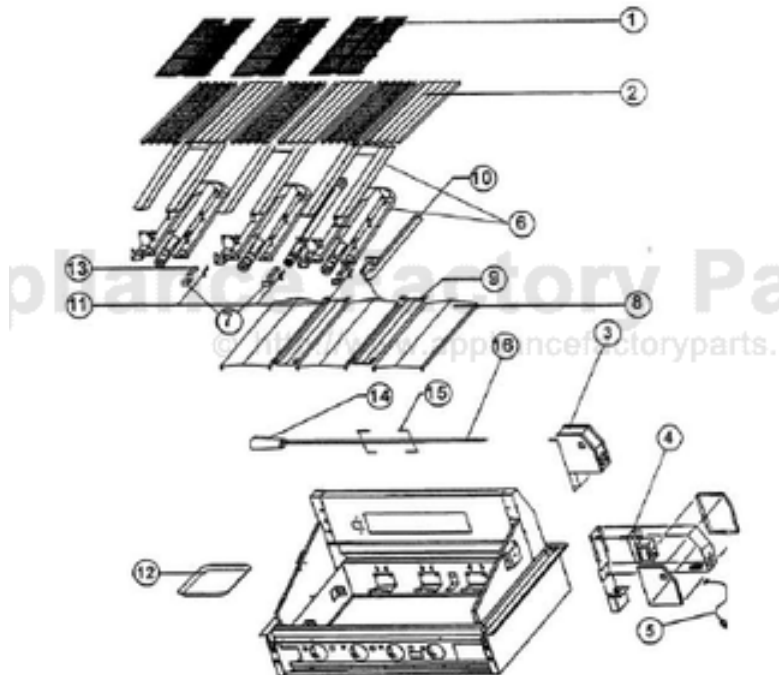

[Find Your VIKING Grill Parts - Select From 210 Models](#)

----- Manual continues below -----