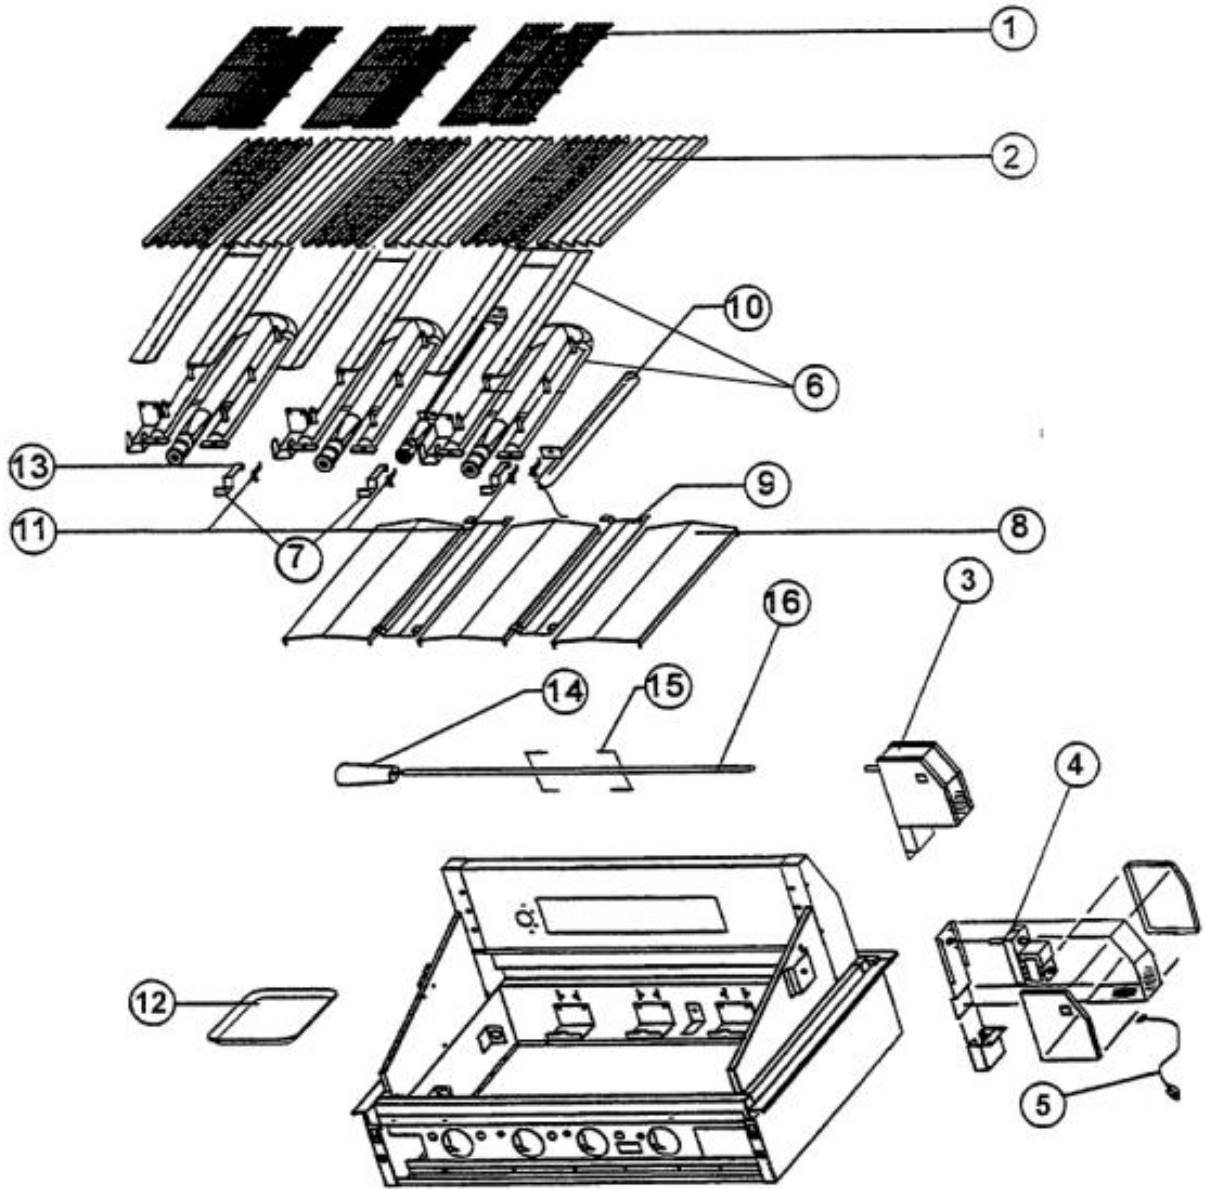

----- Manual continues below -----

Ref #	Part Number	Qty.	Description
1	PB060028		GRILL GRATES
2	E9103271		SUB TO B2007409
3	G3203346		ROTIS ASSY S
4	PE070184		ROTISSERIE MOTOR
5	PE070189		ELECTRICAL SUPPLY CORD - BBQ GRILL
6	G5004548		SS BURNER KIT REP PA080035
7	B2003273		IGNITOR COVERS (VGBQ)
8	B2003270		BURNER DRIP SHIELD (VGBQ)
9	B2003791		CENTER SHIELD (VGBQ)
10	PB050054		SMOKER BURNER - 36/48 BBQ GRILL
11	PB040123		1/8 NPT FEMALE TO 3/8 CC COUPLING
12	PB080002		BROILER PAN
13	B2003546		IGNITOR COVER LH (VGBQ)
14	PE030039		SPIT HANDLE (ROT. BBQ GRILL)
15	PB060058		SPIT FORK
16	PB060036		ROTIS SPIT ROD (VGBQ5304R)

Ref #	Part Number	Qty.	Description
50	PB040146		1/2 X 3/8 FLARE ADAPTER (VGBQ)
51	PB020227		HIGH PRESSURE LP HOSE
52	PA070007		LP TANK REGULATOR (VGBQ)
53	N/A		L.P. TANK
54	PA010066		ROTIS VALVE (NAT.) (VGBQ)
	PA010067		ROTIS VALVE (LP) (VGBQ)
55	PB040078		ORIFICE HOOD-NO.44 (NAT.)
	PB040068		ORIFICE HOOD-NO.55 (LP)
56	PB040129		FTG.-ELBOW, 1/8NPT-5/16C.C.
57	F2003505		TUBING - SAFETY VALVE TO I/R ORIFICE
No.	PB040123		1/8 NPT FEMALE TO 3/8 CC COUPLING
No.	PB020096		48 5/16 S.S. FLEX TUBING REPL F2003505