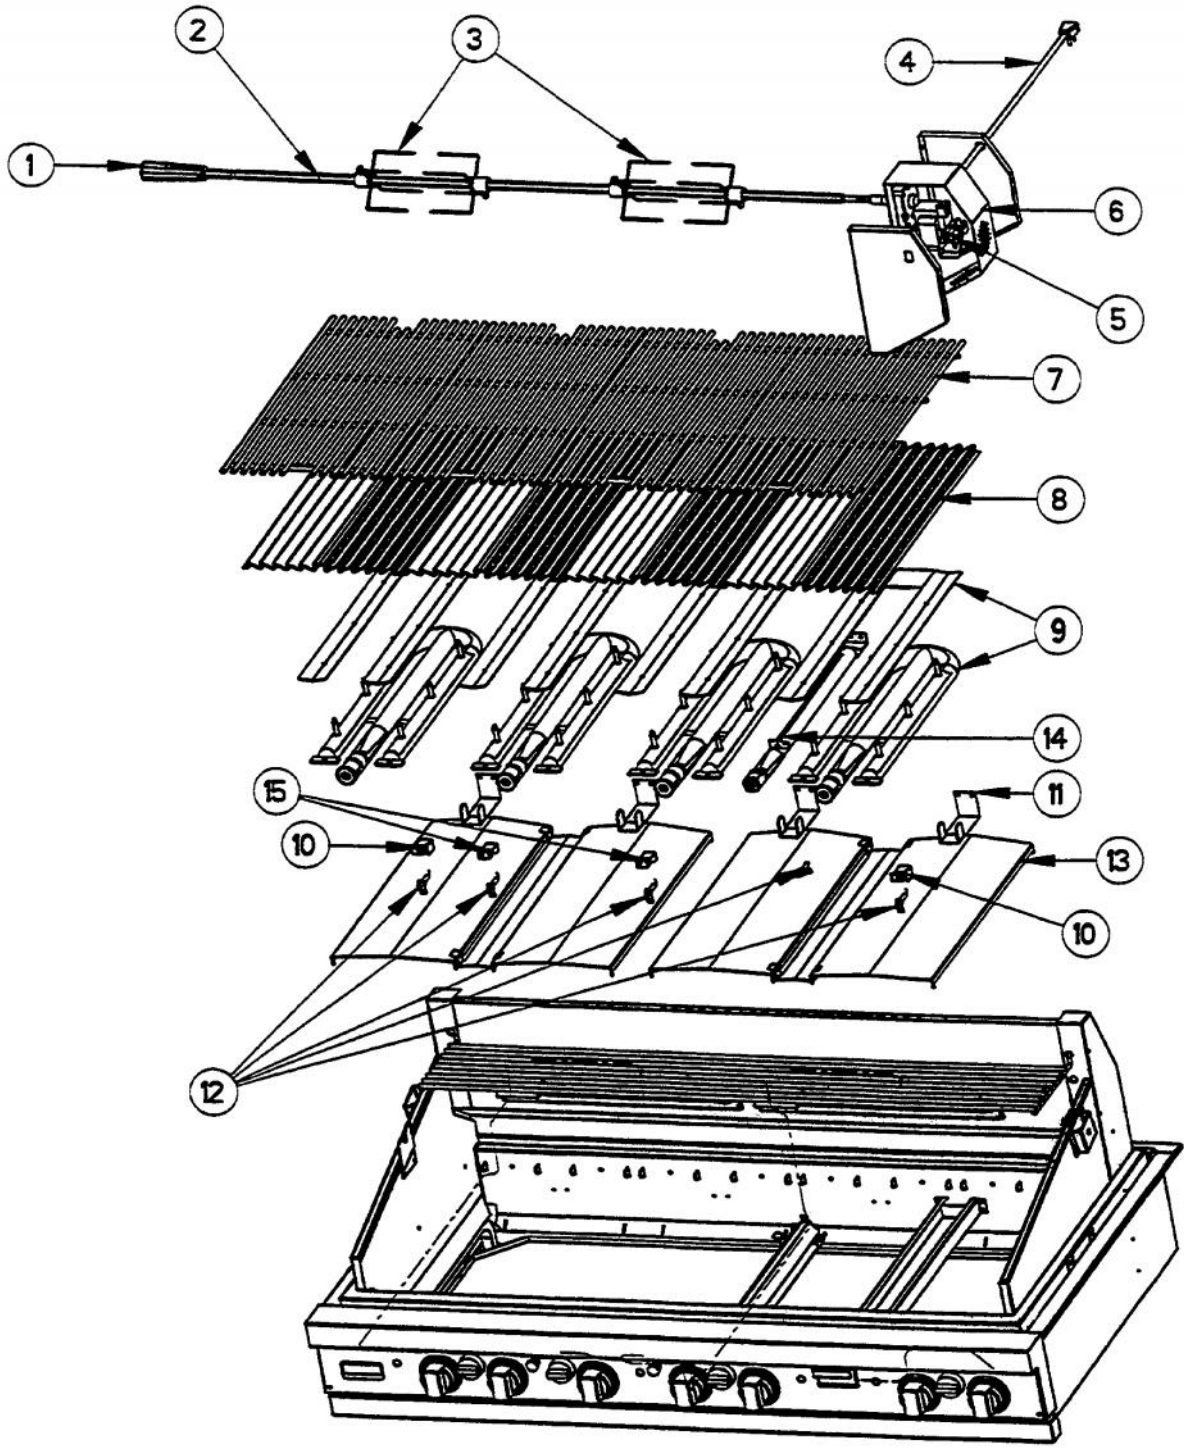

----- Manual continues below -----

Ref #	Part Number	Qty.	Description
1	PE030039		SPIT HANDLE (ROT. BBQ GRILL)
2	PB060036		ROTIS SPIT ROD (VGBQ5304R)
3	PB060058		SPIT FORK
4	PE070189		ELECTRICAL SUPPLY CORD - BBQ GRILL
5	PE070184		ROTISSERIE MOTOR
6	G3204910		ROTIS MOTOR REPL G3203346
7	PB060049		COOKING GRIDS REPL PB060028
8	PK010143		FLAVOR GRIDS
9	G5004548		SS BURNER KIT REP PA080035
10	B2003273		IGNITOR COVERS (VGBQ)
11	B2004922		REAR BURNER BRACKET (P1 GRILL)
12	PB040169		IGNITOR FOR (BBQ) GRILL S (1783-25)
13	B2003270		BURNER DRIP SHIELD (VGBQ)
14	B2003546		IGNITOR COVER LH (VGBQ)
15	PB050058		PHASE 1 SMOKER BURNER
NI	PD020055		NO.10 X 1/2 PAN PHIL. TEK. SS
NI	PD030050		10-24 CAGE NUT SS
NI	PD020062		NO.8-32 X 3/8 PHMS TYPE 1