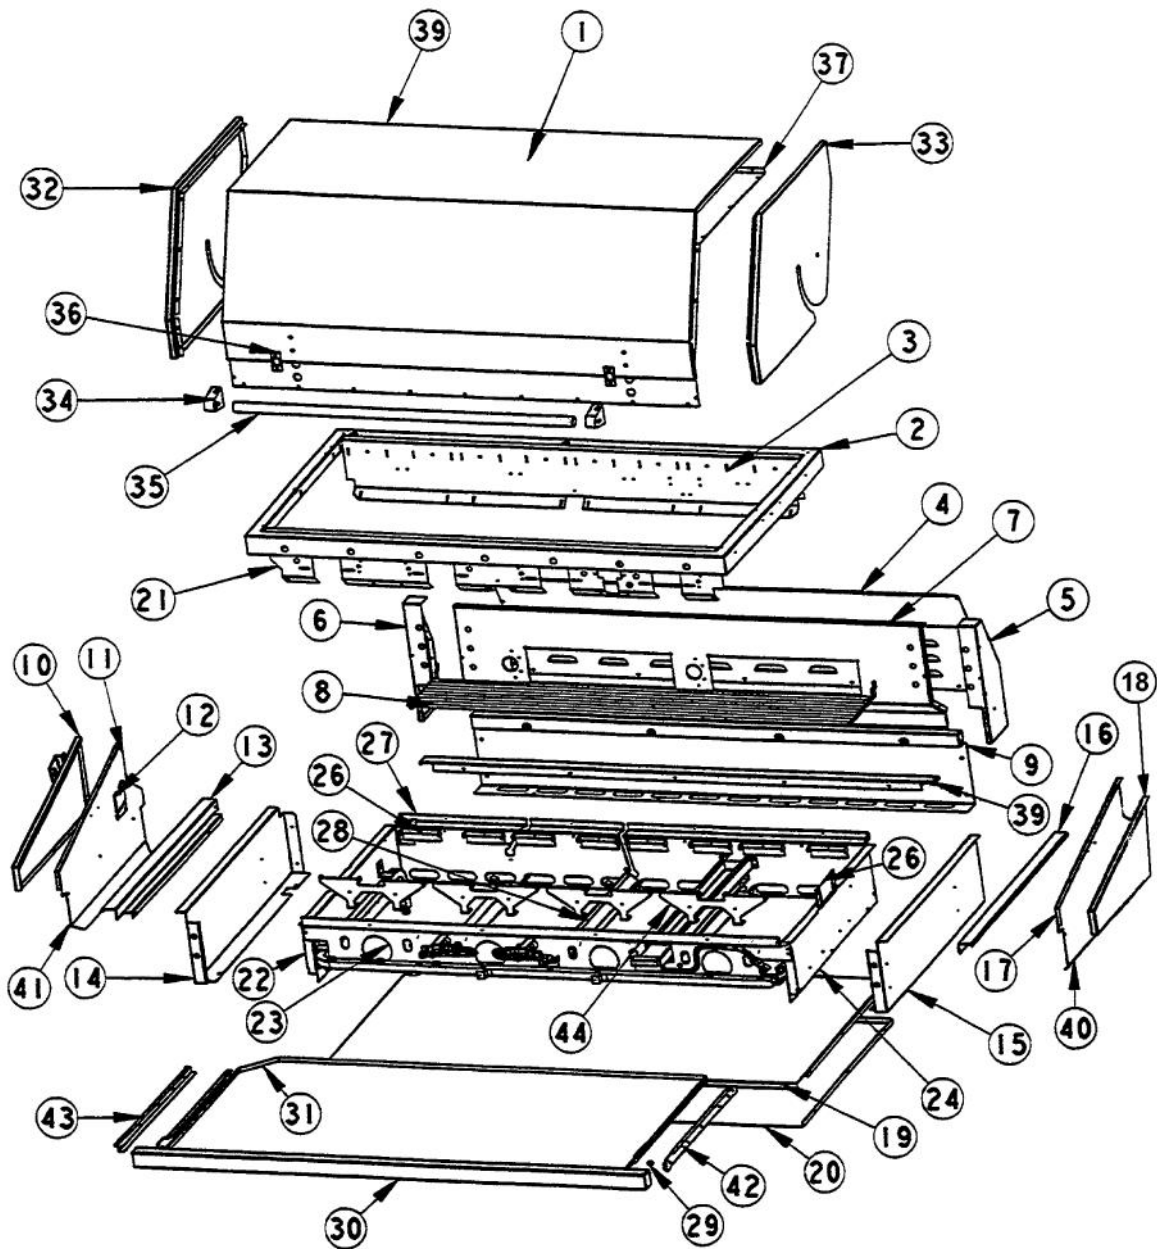

Ref #	Part Number	Qty.	Description
1	G3204932FG		CANOPY ASSY 53 (P1 GRILL) XFGX
	G3204932FGBR		CANOPY ASSY 53 (P1 GRILL) XFGXBRX
	G3204932GG		CANOPY ASSY 53 (P1 GRILL) XGGX
	G3204932GGBR		CANOPY ASSY 53 (P1 GRILL) XGGXBRX
	G3204932SS		CANOPY ASSY 53 (P1 GRILL) XSSX
	G3204932SSBR		CANOPY ASSY 53 (P1 GRILL) XSSXBRX
	G3204932VB		CANOPY ASSY 53 (P1 GRILL) XVBX
	G3204932VBBR		CANOPY ASSY 53 (P1 GRILL) XVBXBR
2	B2004234		53 GRILL FRAME
3	B2004905		REAR SHELD - 53 (P1 GRILL)
4	B2003758		REAR COVER (VGBQ5304R)
5	B3003320		IR SUPT END RH - BBQ GRILL
6	B3003321		IR SUPT END LH - BBQ GRILL
7	G9103756		IR HOUSING ASSY (VGBQ53)
8	PB060037		WARMING RACK -(VGBQ5304R)
9	B2004927		REAR PANEL 53 (P1 GRILL)
10	G3003303		O/S WINDSHIELD LH-BBQ GRILL
11	B2004958		INSIDE WINDSHIELD LH
12	B2003307		ROTIS SADDLE - BBQ GRILL
13	B2004926		GRILL SIDE TRIM - LH (P1 GRILL)
14	B2003242		SIDE PANEL LH BBQ GRILL 48
15	B2003241		SIDE PANEL RH BBQ GRILL 48
16	B2004925		GRILL SIDE TRIM - RH (P1 GRILL)
17	B2004957		INSIDE WINDSHIELD RH
18	G3003302		O/S WINDSHEILD RH-BBQ GRILL
19	B2003235		BTM INSUL. SHIELD BBQ GRILL 48
20	B2003234		BURNER BOX BTM BBQ GRILL 48
21	B2004901		FRONT SHIELD - 53 (P1 GRILL)
22	B2004908		BURNER BOX SIDE LH (P1 GRILL)
23	B2004955		SIDE SHIELD R/H & L/H
24	B2004907		BURNER BOX SIDE RH (P1 GRILL)
25	B2003306		ROTIS MOUNTING BRKT-BBQ
26	B2004924		REAR FLAVOR GRID SUPPORT (P1 GRILL)
27	B2003238		REAR SUPT BBQ GRILL 48
28	B2003791		CENTER SHIELD (VGBQ)
29	PD040004		GROMMET BUMPER
30	B3003338		DRIP TRAY HANDLE - 53 BBQ GRILL
NI	PD020078		NO.10-24 X 1/2 PH.TR. M.S.XSSX NYLOK
31	G3103285		DRIP TRAY/ASSY-53BBQ REP G3104214
32	B2003750		FRONT SUPT (53 FULL BBQ)
33	B2004919		CANOPY END LH (P1 GRILL)
34	B2004918		CANOPY END RH (P1 GRILL)
35	PE030001		BRACKET, DOOR, HANDLE
	PE030001PVD		END CAP DOOR HANDLE XBR
36	PE030040		DOOR/CNPY HNDLE - RPLCS PE930090
	PE030044PVD		CNPY HDLE 41/53 PVD F0005408
NI	PD020069		CAP SCREW 1/4-20 X 3/4 SS
37	PD040010		DOOR HANDLE SPACER
38	B2004934		CANOPY HEAT SHIELD -53 (P1 GRILL)
39	B2004930		CANOPY 53 (P1 GRILL)
	B9004930FG		CANOPY BODY XFGX VGBQ5304 (PHASE 1)
	B9004930GG		CANOPY BODY XGGX VGBQ5304 (PHASE 1)
	B9004930VB		CANOPY BODY XVBX VGBQ5304 (PHASE 1)
40	B2004923		FRONT BURNER BRACKET (P1 GRILL)
41	PK000007		DRIP TRAY GUIDE - LH (VGRT)
42	PK000008		DRIP TRAY GUIDE - RH
NI	PC040014		POP RIVOT-SS42 SS