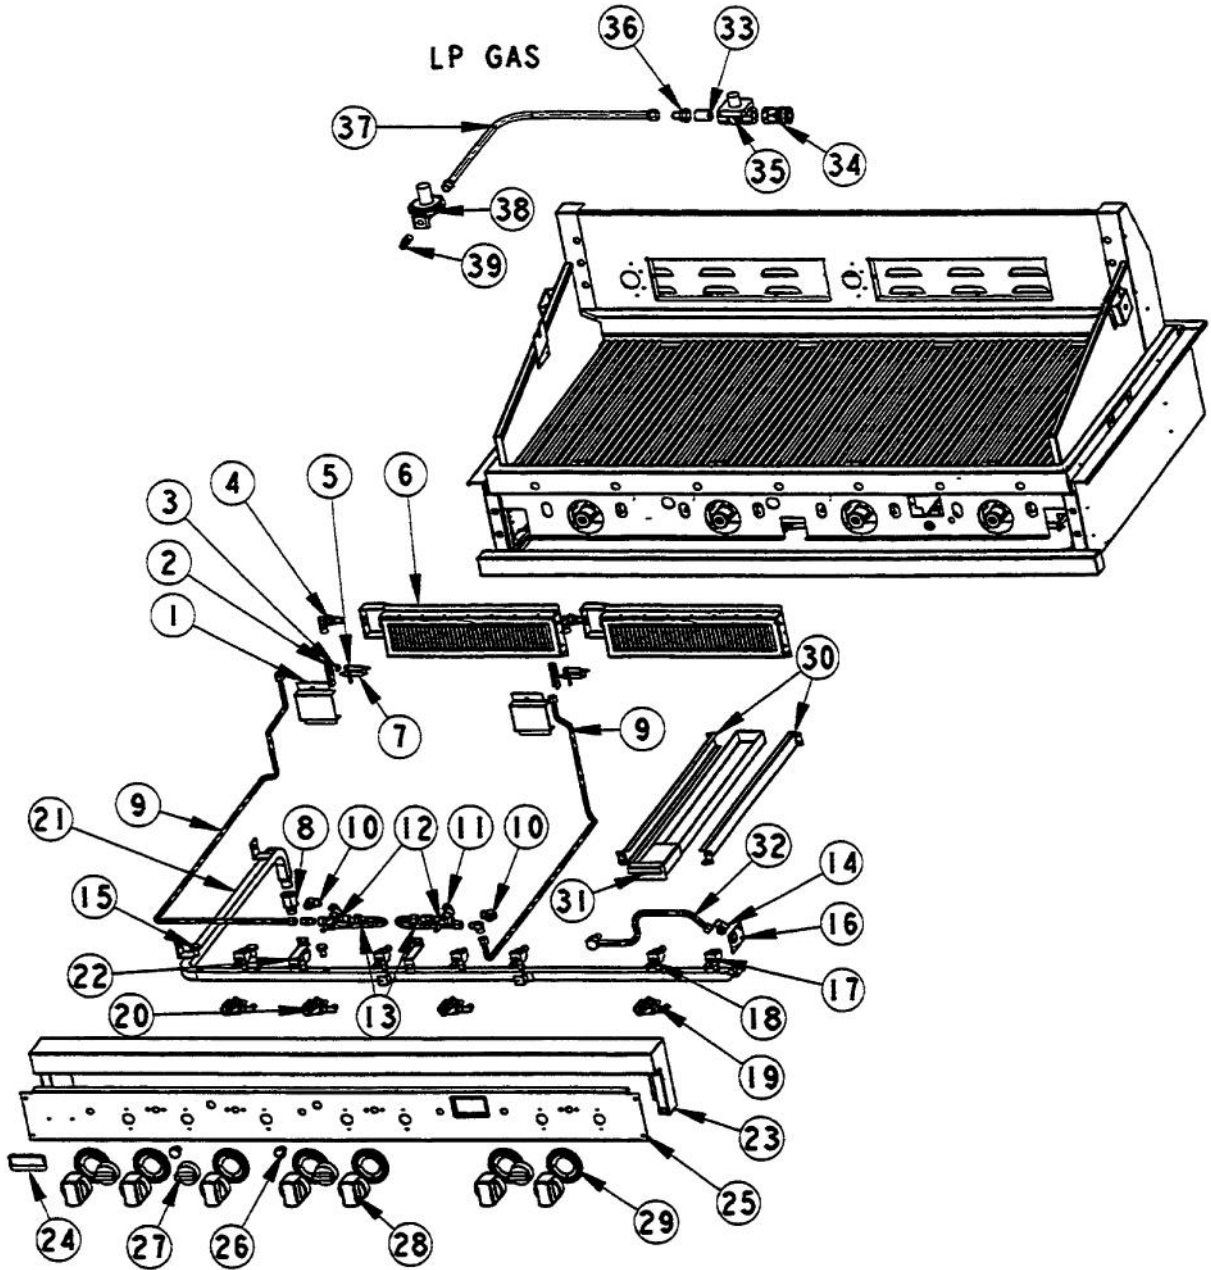

----- Manual continues below -----

Ref #	Part Number	Qty.	Description
1	PE030039		SPIT HANDLE (ROT. BBQ GRILL)
2	PB060036		ROTIS SPIT ROD (VGBQ5304R)
3	PB060058		SPIT FORK
4	PE070189		ELECTRICAL SUPPLY CORD - BBQ GRILL
5	PE070184		ROTISSERIE MOTOR
6	G3204910		ROTIS MOTOR REPL G3203346
7	PB060049		COOKING GRIDS REPL PB060028
8	PK010143		FLAVOR GRIDS
9	G5004548		SS BURNER KIT REP PA080035
10	B2003273		IGNITOR COVERS (VGBQ)
11	B2004922		REAR BURNER BRACKET (P1 GRILL)
12	PB040169		IGNITOR FOR (BBQ) GRILL S (1783-25)
13	B2003270		BURNER DRIP SHIELD (VGBQ)
14	B2003546		IGNITOR COVER LH (VGBQ)
15	PB050058		PHASE 1 SMOKER BURNER
NI	PD020055		NO.10 X 1/2 PAN PHIL. TEK. SS
NI	PD030050		10-24 CAGE NUT SS
NI	PD020062		NO.8-32 X 3/8 PHMS TYPE 1