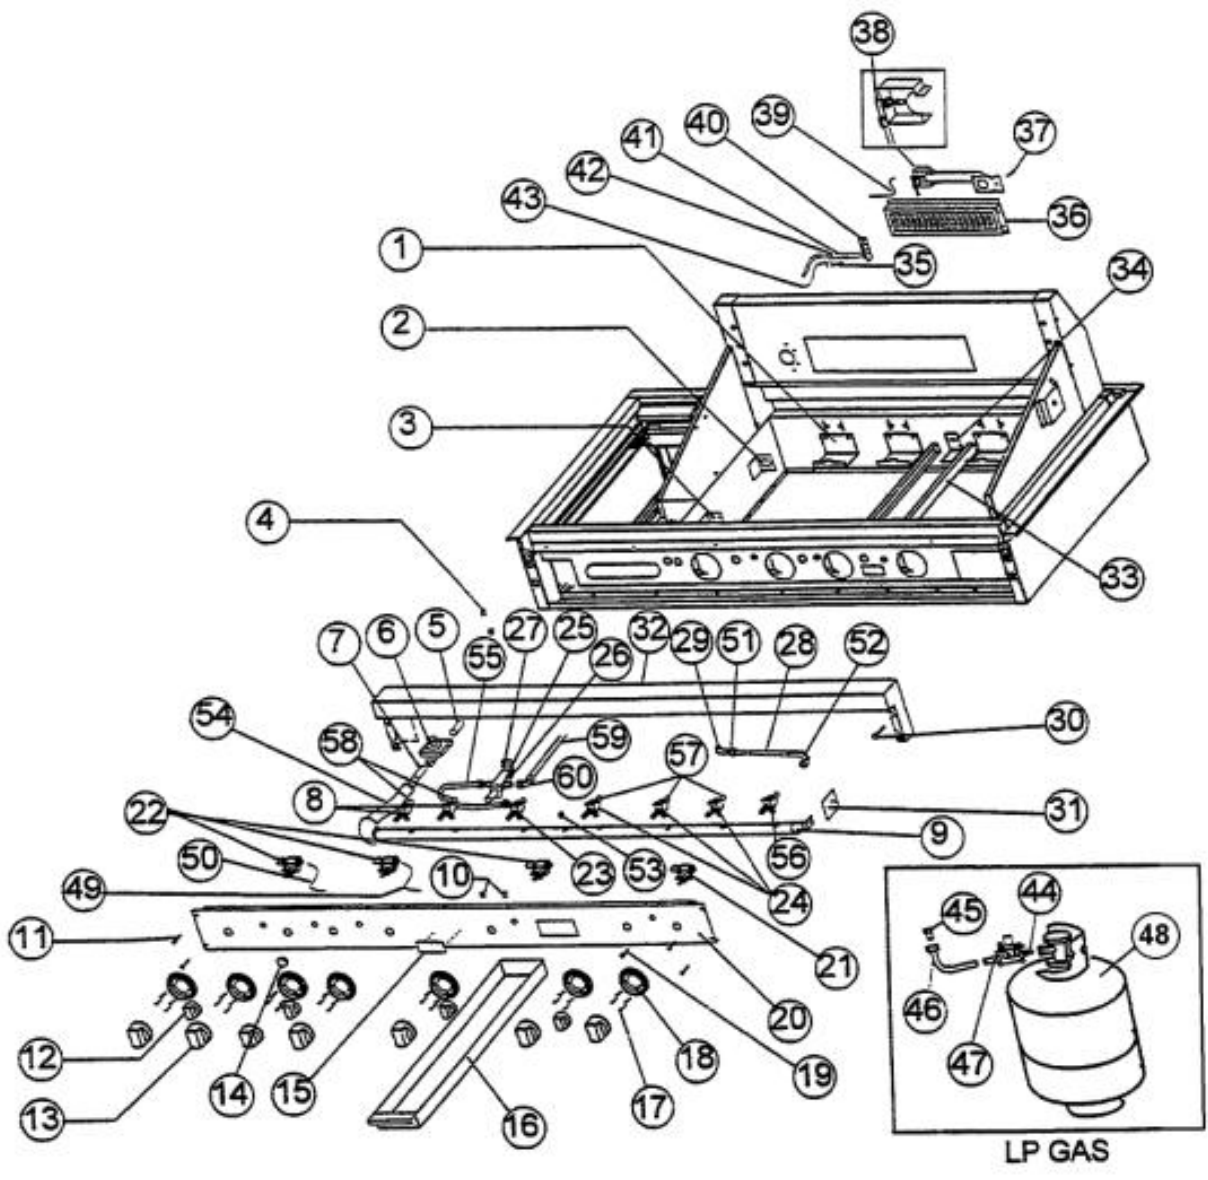

----- Manual continues below -----

Ref #	Part Number	Qty.	Description
1	PB060028		GRILL GRATES
2	E9103271		SUB TO B2007409
3	B2003345		BURNER COVER - (VGBQ)
4	PE030042		BURNR COVER HANDL.BBQ48/CHNO.P44-1010
5	PA020014		SPARK IGNITOR
6	G5004548		SS BURNER KIT REP PA080035
7	B2003273		IGNITOR COVERS (VGBQ)
8	B2003270		BURNER DRIP SHIELD (VGBQ)
9	B2003791		CENTER SHIELD (VGBQ)
10	PB050054		SMOKER BURNER - 36/48 BBQ GRILL
11	PB040169		IGNITOR FOR (BBQ) GRILL S (1783-25)
12	PA030002SS		BURNER BOWL (VGBQ) XSSX
13	B2003546		IGNITOR COVER LH (VGBQ)
14	PE030039		SPIT HANDLE (ROT. BBQ GRILL)
15	PB060058		SPIT FORK
16	PB060031		SPIT ROD
17	G3203346		ROTIS ASSY S
18	PE070184		ROTISSERIE MOTOR
19	PE070189		ELECTRICAL SUPPLY CORD - BBQ GRILL
20	PB080002		BROILER PAN
21	PA060030		V GRATE-VGRT XBKX
22	B3003233		SIDE BURNER GRATE SUPT-BBQ GRILL
23	PA080037		TOP BURNER FRONT REPL PA080007
24	PA080036		TOP BURNER REAR REPL PA080008
25	B2003260		BURNER SUPT - BBQ GRILL

Ref #	Part Number	Qty.	Description
	PB040132		ORFICE ELBOW 90DEG.(XBRX)(NO.74 L.P)
52	PB040130		90 DEG. (1/2) FEMALE ELBOW
53	PB040127		1/8 PIPE PLUG
54	PB040052		PIPE NIPPLE - 22 (VGBQ)
55	F2003504		SUB TO PB020082 - TUBING (ROTIS. VALVE TO SAFETY VAL...
56	PA010066		ROTIS VALVE (NAT.) (VGBQ)
	PA010067		ROTIS VALVE (LP) (VGBQ)
57	PB040078		ORIFICE HOOD-NO.44 (NAT.)
	PB040068		ORIFICE HOOD-NO.55 (LP)
58	PB040034		ORIFICE HOOD-NO.50 (NAT)
	PB040036		ORIFICE HOOD-NO.57 (LP)
59	F2003505		TUBING - SAFETY VALVE TO I/R ORIFICE
60	PB040129		FTG.-ELBOW, 1/8NPT-5/16C.C.