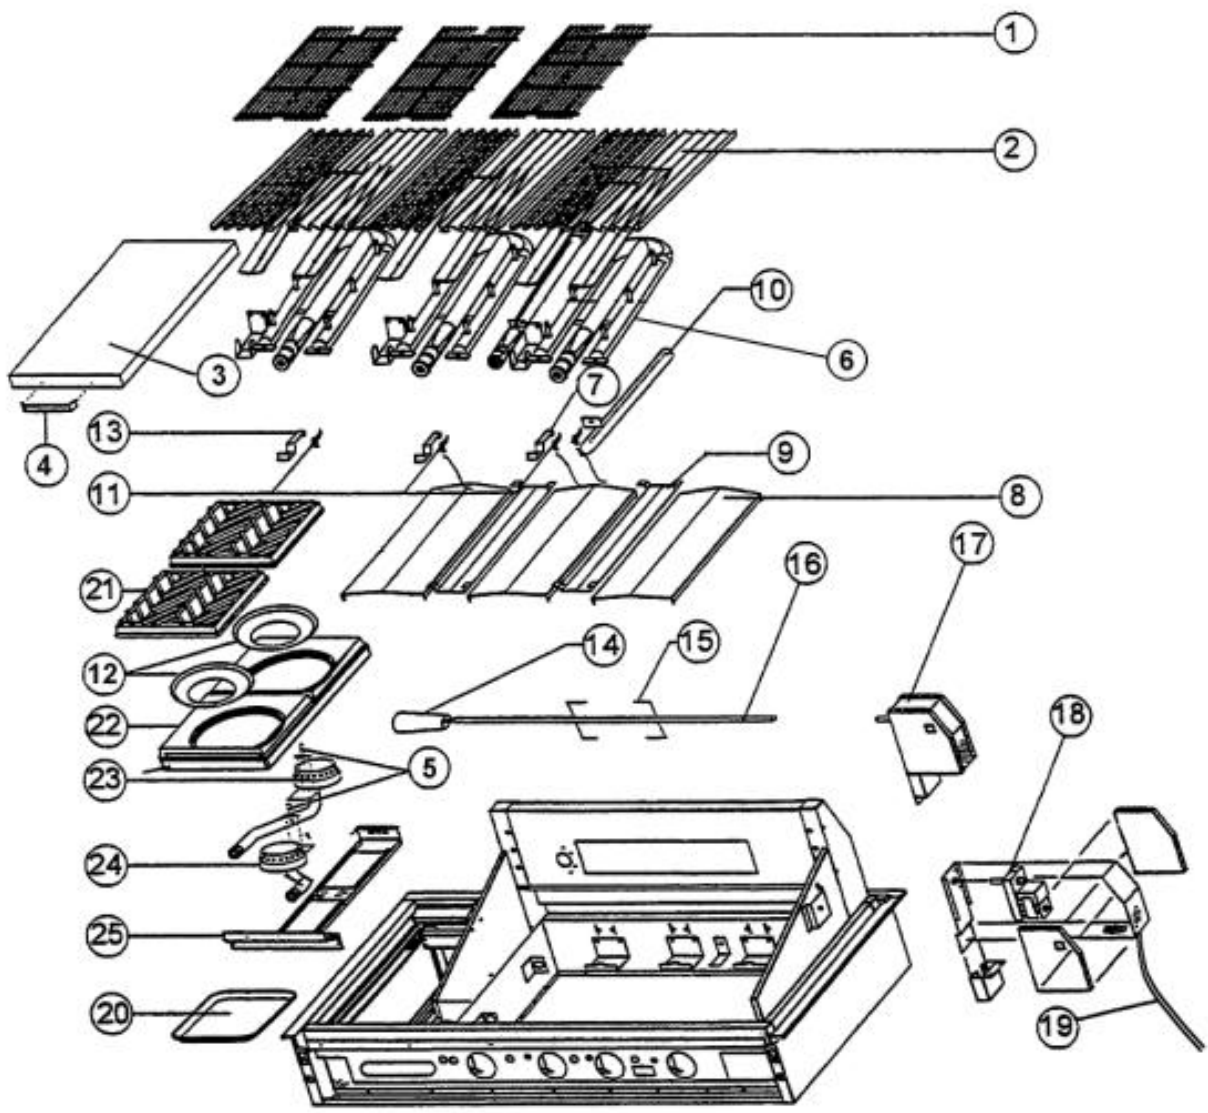

----- Manual continues below -----

Ref #	Part Number	Qty.	Description
1	PB060028		GRILL GRATES
2	E9103271		SUB TO B2007409
3	B2003345		BURNER COVER - (VGBQ)
4	PE030042		BURNR COVER HANDL.BBQ48/CHNO.P44-1010
5	PA020014		SPARK IGNITOR
6	G5004548		SS BURNER KIT REP PA080035
7	B2003273		IGNITOR COVERS (VGBQ)
8	B2003270		BURNER DRIP SHIELD (VGBQ)
9	B2003791		CENTER SHIELD (VGBQ)
10	PB050054		SMOKER BURNER - 36/48 BBQ GRILL
11	PB040169		IGNITOR FOR (BBQ) GRILL S (1783-25)
12	PA030002SS		BURNER BOWL (VGBQ) XSSX
13	B2003546		IGNITOR COVER LH (VGBQ)
14	PE030039		SPIT HANDLE (ROT. BBQ GRILL)
15	PB060058		SPIT FORK
16	PB060031		SPIT ROD
17	G3203346		ROTIS ASSY S
18	PE070184		ROTISSERIE MOTOR
19	PE070189		ELECTRICAL SUPPLY CORD - BBQ GRILL
20	PB080002		BROILER PAN
21	PA060030		V GRATE-VGRT XBKX
22	B3003233		SIDE BURNER GRATE SUPT-BBQ GRILL
23	PA080037		TOP BURNER FRONT REPL PA080007
24	PA080036		TOP BURNER REAR REPL PA080008
25	B2003260		BURNER SUPT - BBQ GRILL

Ref #	Part Number	Qty.	Description
	PB040132		ORFICE ELBOW 90DEG.(XBRX)(NO.74 L.P)
52	PB040130		90 DEG. (1/2) FEMALE ELBOW
53	PB040127		1/8 PIPE PLUG
54	PB040052		PIPE NIPPLE - 22 (VGBQ)
55	F2003504		SUB TO PB020082 - TUBING (ROTIS. VALVE TO SAFETY VAL...
56	PA010066		ROTIS VALVE (NAT.) (VGBQ)
	PA010067		ROTIS VALVE (LP) (VGBQ)
57	PB040078		ORIFICE HOOD-NO.44 (NAT.)
	PB040068		ORIFICE HOOD-NO.55 (LP)
58	PB040034		ORIFICE HOOD-NO.50 (NAT)
	PB040036		ORIFICE HOOD-NO.57 (LP)
59	F2003505		TUBING - SAFETY VALVE TO I/R ORIFICE
60	PB040129		FTG.-ELBOW, 1/8NPT-5/16C.C.