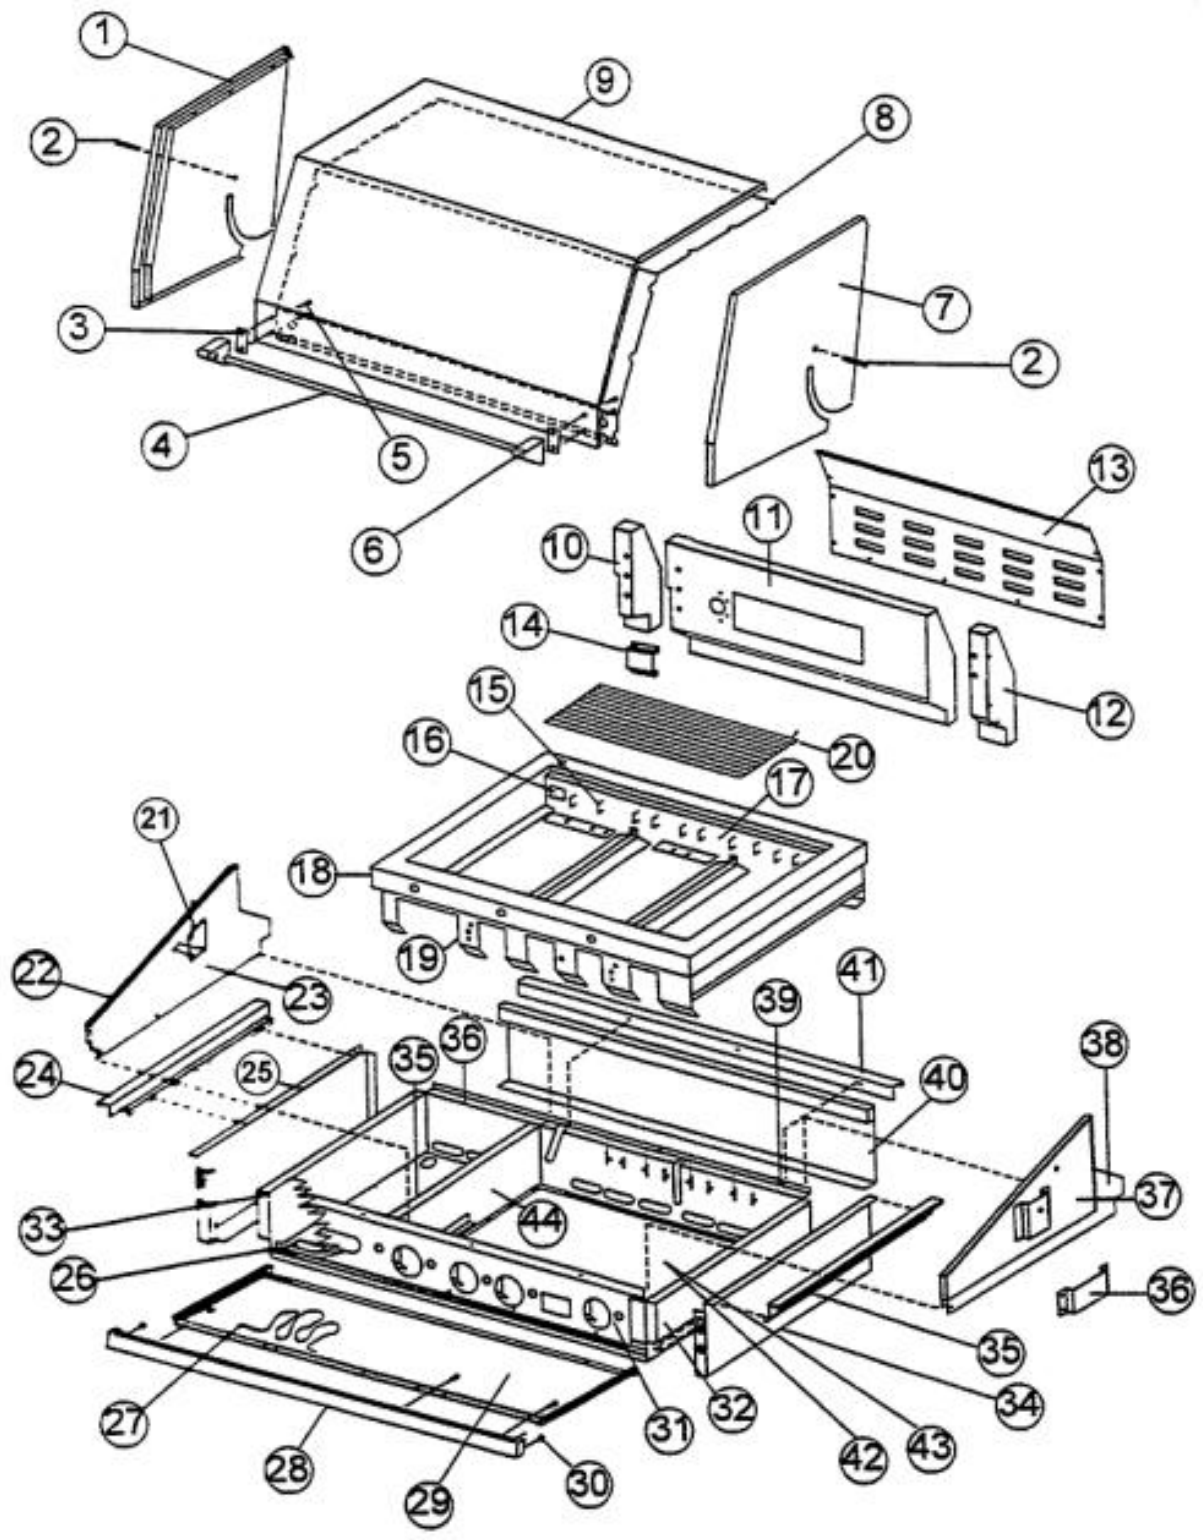

----- Manual continues below -----

Ref #	Part Number	Qty.	Description
1	PB060028		GRILL GRATES
2	E9103271		SUB TO B2007409
3	B2003345		BURNER COVER - (VGBQ)
4	PE030042		BURNR COVER HANDL.BBQ48/CHNO.P44-1010
5	PA020014		SPARK IGNITOR
6	G5004548		SS BURNER KIT REP PA080035
7	B2003273		IGNITOR COVERS (VGBQ)
8	B2003270		BURNER DRIP SHIELD (VGBQ)
9	B2003791		CENTER SHIELD (VGBQ)
10	PB050054		SMOKER BURNER - 36/48 BBQ GRILL
11	PB040169		IGNITOR FOR (BBQ) GRILL S (1783-25)
12	PA030002SS		BURNER BOWL (VGBQ) XSSX
13	B2003546		IGNITOR COVER LH (VGBQ)
14	PE030039		SPIT HANDLE (ROT. BBQ GRILL)
15	PB060058		SPIT FORK
16	PB060031		SPIT ROD
17	G3203346		ROTIS ASSY S
18	PE070184		ROTISSERIE MOTOR
19	PE070189		ELECTRICAL SUPPLY CORD - BBQ GRILL
20	PB080002		BROILER PAN
21	PA060030		V GRATE-VGRT XBKX
22	B3003233		SIDE BURNER GRATE SUPT-BBQ GRILL
23	PA080037		TOP BURNER FRONT REPL PA080007
24	PA080036		TOP BURNER REAR REPL PA080008
25	B2003260		BURNER SUPT - BBQ GRILL

Ref #	Part Number	Qty.	Description
	PB040132		ORFICE ELBOW 90DEG.(XBRX)(NO.74 L.P)
52	PB040130		90 DEG. (1/2) FEMALE ELBOW
53	PB040127		1/8 PIPE PLUG
54	PB040052		PIPE NIPPLE - 22 (VGBQ)
55	F2003504		SUB TO PB020082 - TUBING (ROTIS. VALVE TO SAFETY VAL...
56	PA010066		ROTIS VALVE (NAT.) (VGBQ)
	PA010067		ROTIS VALVE (LP) (VGBQ)
57	PB040078		ORIFICE HOOD-NO.44 (NAT.)
	PB040068		ORIFICE HOOD-NO.55 (LP)
58	PB040034		ORIFICE HOOD-NO.50 (NAT)
	PB040036		ORIFICE HOOD-NO.57 (LP)
59	F2003505		TUBING - SAFETY VALVE TO I/R ORIFICE
60	PB040129		FTG.-ELBOW, 1/8NPT-5/16C.C.