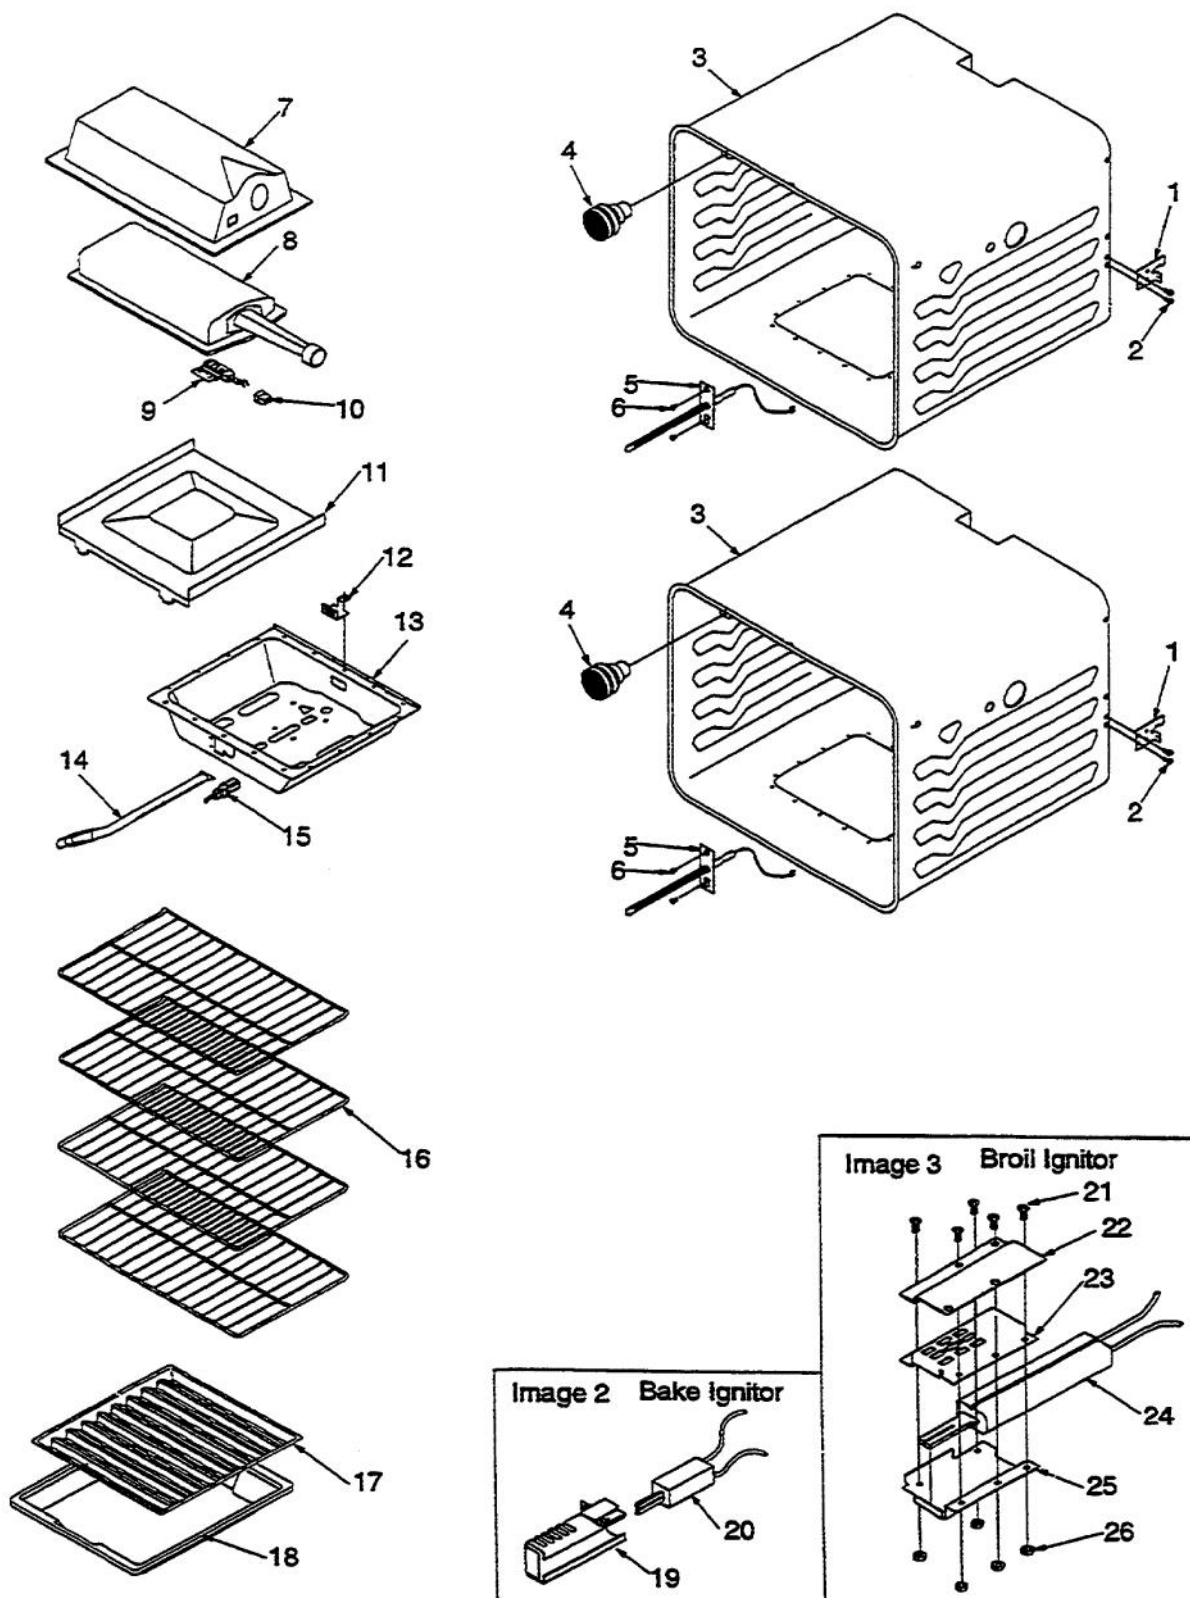

Ref #	Part Number	Qty.	Description
1	PG100013		BRACKET OVEN MOUNTING 0041017
2	PE120041		SCREW 8-18X3/8 HEX SERR/AB 31750432
3	PE130061		OVEN SHELL ENAMELED 31813801CG
4	PE110037		LIGHT ASSY OVEN 74011278
5	PE110055		SENSOR HERAEUS Y0314907
6	PE120046		SCREW AB 8-18 X .406-.344 31750701
7	PG120006		CHAMBER BROIL BURNER 0059415
8	PG130012		BROIL BURNER ASSEMBLY
9	PG130019		BROIL IGNITOR ASSEMBLY
10	PE120056		PLUG IGNITOR WIRES 0059417
11	PE130059		OVEN BOTTOM ASSY 315521CG
12	PG100020		BRACKET MTG OVEN BURNER 0060766
13	PE130054		BURNER BOX LOWER 0315387
14	PE110046		BAKE BURNER WALL OVEN 31761901
15	PE130053		IGNITOR ASSY 31939701(DOES NOT INCLUDE 007918-000 B...
16	PE120064		OVEN RACK
17	PE100045		GRID BROILER 304451CG
18	PE100030		BROILER PAN 314175C6
19	PE100044		BRACKET BAKE IGNITOR W/A 0063757
20	PE130053		IGNITOR ASSY 31939701(DOES NOT INCLUDE 007918-000 B...
21	PE120036		SCREW NO.6-32 X .375 PLAIN 31750308
22	PE100043		BRACKET IGNITOR MOUNTING 0060826
23	PE130066		SHIELD IGNITOR TOP 0063781
24	PE130053		IGNITOR ASSY 31939701(DOES NOT INCLUDE 007918-000 B...
25	PE130067		SHIELD IGNITOR BOTTOM 0308104
26	PE120032		NUT STANDARD HEX .562 31750113
NI	007918-000		IGNITOR BRACKET - 31957101