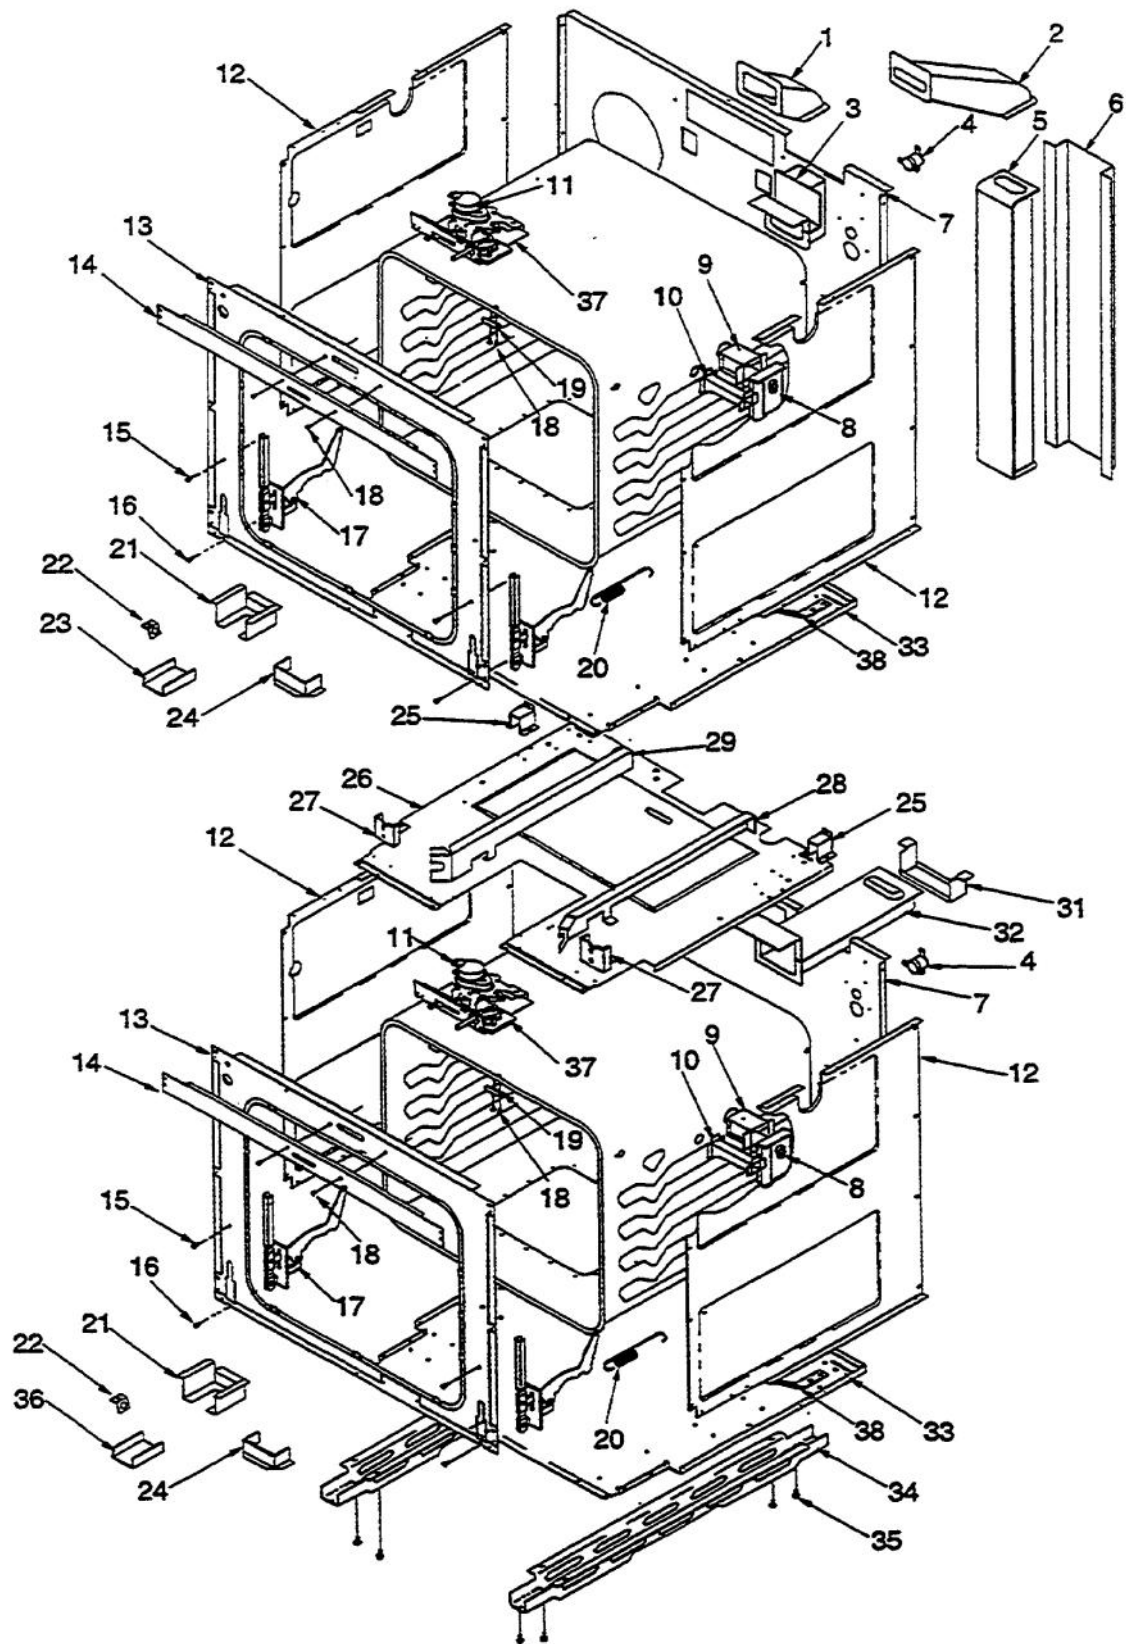

Image 1

Image 2

Ref #	Part Number	Qty.	Description
1	PE120041		SCREW 8-18X3/8 HEX SERR/AB 31750432
2	PE120034		NUT HEX KEPS 6-32 31750119
3	PE120031		WASHER STEEL .156ID/.437OD 31750015
4	PE100027		BRACKET FAN MOTOR 0305242
5	PE120030		WASHER RUBR .250ID/.625OD 31750005
6	PE110031		BLADE FAN Y0314548
7	PE120051		GOMMET FAN 0305243
8	PE110024		MOTOR FAN Y0042226
9	PG110007		CONTROL COMPARTMENT BACK 0060841
10	PE110023		RESISTOR FAN MOTOR(100 OHMS)0042064
11	PE120040		SCREW 8-18 X 5/8 31750412
12	PE110021		BLOCK TERMINAL 0042191
13	PE110048		RELAY MODULE 0314523
14	PE130073		CONTROL COMPARTMENT RH 0314834
15	PG110028		TOP OVEN UPPER OVEN 0060829
16	PE130062		FLUE CONTROL PANEL W/A 31824201
17	PE130072		CONTROL COMPARTMENT LH 0314835
18	PE120041		SCREW 8-18X3/8 HEX SERR/AB 31750432
19	PE110050		RELAY MODULE TRANS Y0309305
20	PG100016		BRACKET FLUE SUPPORT 0060824
21	PG120030		SAIL SWITCH
22	PE100042		BRACKET AUX SAIL SWITCH 0052814
23	PE110047		CONTROL LIMIT 31833001
24	PE110045		RECEPTACLE MOLEX 3 CIRCUIT 31748901
25	PG120033		CORD SUPPLY 0054865
NI	PE140007		INSULATOR ESM DOOR LOCK ASY 0091523
NI	PE120055		SLEEVE FLEXIBLE 0051941
26	PE120036		SCREW NO.6-32 X .375 PLAIN 31750308
27	PE140013		SEAL ERC VEDO273/VGDO271 31846301
28	PE110053		CLOCK ERC DOUBLE OVEN 31799201
29	PE100048		CONTROL PANEL MOUNTING BRACKET
30	PE120053		BUMPER RUBBER 500 0314643
31	PE110039		VIK MEMBR SWITCH ASSY M1 31844101B
	PE110040		VIK MEMBR SWITCH ASSY M2 31844102W
	PE110044		CONTROL PANEL ASSY - SS