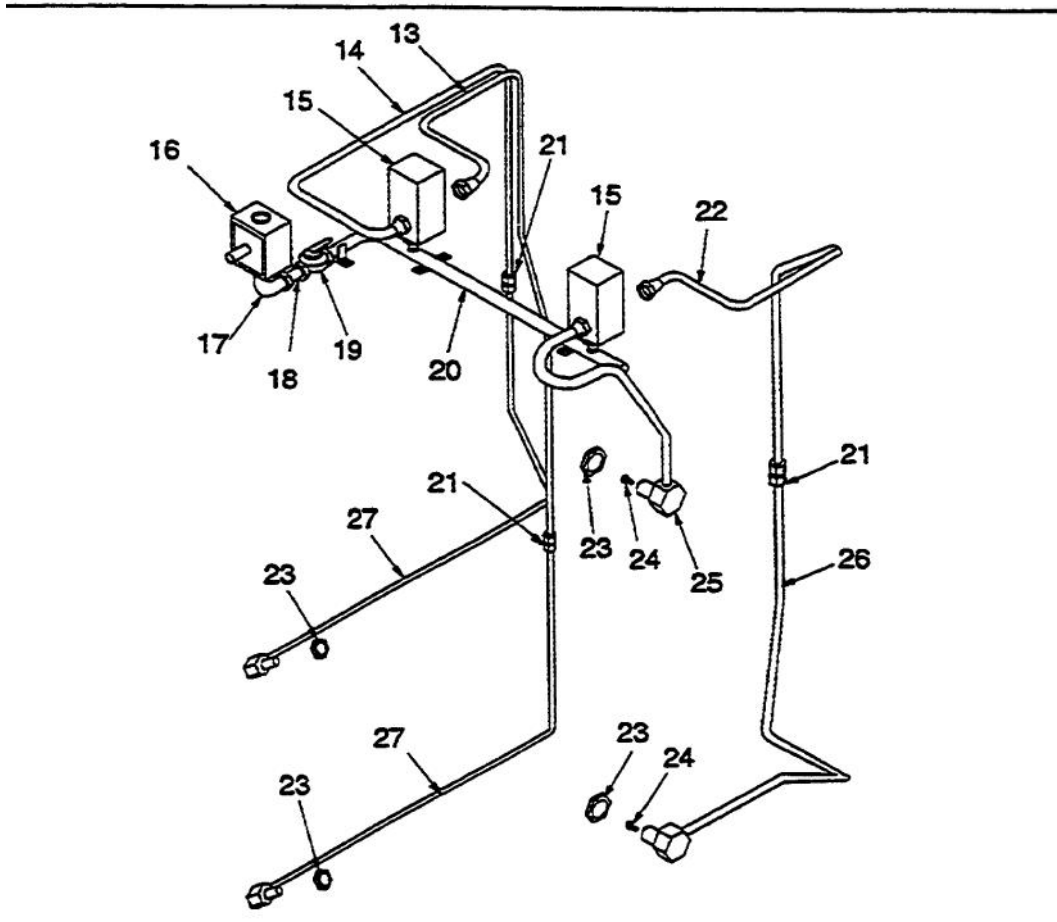

Ref #	Part Number	Qty.	Description
1	PG100013		BRACKET OVEN MOUNTING 0041017
2	PE120041		SCREW 8-18X3/8 HEX SERR/AB 31750432
3	PE130061		OVEN SHELL ENAMELED 31813801CG
4	PE110037		LIGHT ASSY OVEN 74011278
5	PE110055		SENSOR HERAEUS Y0314907
6	PE120046		SCREW AB 8-18 X .406-.344 31750701
7	PG120006		CHAMBER BROIL BURNER 0059415
8	PG130012		BROIL BURNER ASSEMBLY
9	PG130019		BROIL IGNITOR ASSEMBLY
10	PE120056		PLUG IGNITOR WIRES 0059417
11	PE130059		OVEN BOTTOM ASSY 315521CG
12	PG100020		BRACKET MTG OVEN BURNER 0060766
13	PE130054		BURNER BOX LOWER 0315387
14	PE110046		BAKE BURNER WALL OVEN 31761901
15	PE130053		IGNITOR ASSY 31939701(DOES NOT INCLUDE 007918-000 B...
16	PE120064		OVEN RACK
17	PE100045		GRID BROILER 304451CG
18	PE100030		BROILER PAN 314175C6
19	PE100044		BRACKET BAKE IGNITOR W/A 0063757
20	PE130053		IGNITOR ASSY 31939701(DOES NOT INCLUDE 007918-000 B...
21	PE120036		SCREW NO.6-32 X .375 PLAIN 31750308
22	PE100043		BRACKET IGNITOR MOUNTING 0060826
23	PE130066		SHIELD IGNITOR TOP 0063781
24	PE130053		IGNITOR ASSY 31939701(DOES NOT INCLUDE 007918-000 B...
25	PE130067		SHIELD IGNITOR BOTTOM 0308104
26	PE120032		NUT STANDARD HEX .562 31750113
NI	007918-000		IGNITOR BRACKET - 31957101