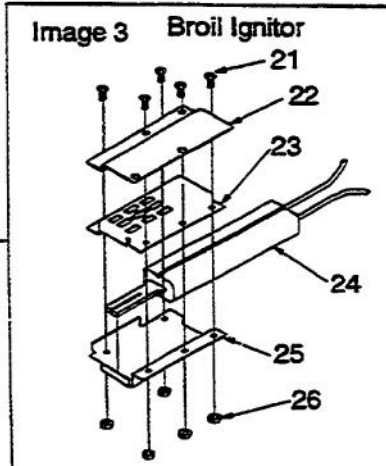

Ref #	Part Number	Qty.	Description
1	PG100013		BRACKET OVEN MOUNTING 0041017
2	PE120041		SCREW 8-18X3/8 HEX SERR/AB 31750432
3	PE130061		OVEN SHELL ENAMELED 31813801CG
4	PE110037		LIGHT ASSY OVEN 74011278
5	PE110055		SENSOR HERAEUS Y0314907
6	PE120046		SCREW AB 8-18 X .406-.344 31750701
7	PG120006		CHAMBER BROIL BURNER 0059415
8	PG130012		BROIL BURNER ASSEMBLY
9	PG130019		BROIL IGNITOR ASSEMBLY
10	PE120056		PLUG IGNITOR WIRES 0059417
11	PE130059		OVEN BOTTOM ASSY 315521CG
12	PG100020		BRACKET MTG OVEN BURNER 0060766
13	PE130054		BURNER BOX LOWER 0315387
14	PE110046		BAKE BURNER WALL OVEN 31761901
15	PE130053		IGNITOR ASSY 31939701(DOES NOT INCLUDE 007918-000 B...
16	PE120064		OVEN RACK
17	PE100045		GRID BROILER 304451CG
18	PE100030		BROILER PAN 314175C6
19	PE100044		BRACKET BAKE IGNITOR W/A 0063757
20	PE130053		IGNITOR ASSY 31939701(DOES NOT INCLUDE 007918-000 B...
21	PE120036		SCREW NO.6-32 X .375 PLAIN 31750308
22	PE100043		BRACKET IGNITOR MOUNTING 0060826
23	PE130066		SHIELD IGNITOR TOP 0063781
24	PE130053		IGNITOR ASSY 31939701(DOES NOT INCLUDE 007918-000 B...
25	PE130067		SHIELD IGNITOR BOTTOM 0308104
26	PE120032		NUT STANDARD HEX .562 31750113
NI	007918-000		IGNITOR BRACKET - 31957101