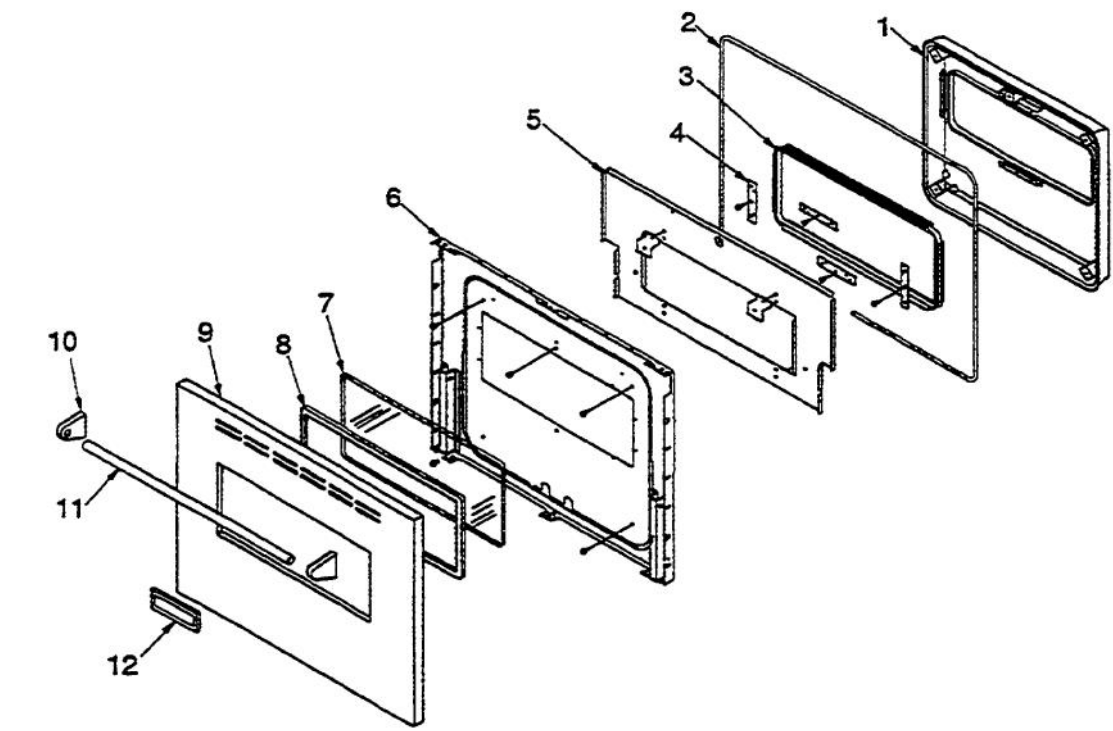

Ref #	Part Number	Qty.	Description
1	PG100013		BRACKET OVEN MOUNTING 0041017
2	PE120041		SCREW 8-18X3/8 HEX SERR/AB 31750432
3	PE130061		OVEN SHELL ENAMELED 31813801CG
4	PE110037		LIGHT ASSY OVEN 74011278
5	PE110055		SENSOR HERAEUS Y0314907
6	PE120046		SCREW AB 8-18 X .406-.344 31750701
7	PG120006		CHAMBER BROIL BURNER 0059415
8	PG130012		BROIL BURNER ASSEMBLY
9	PG130019		BROIL IGNITOR ASSEMBLY
10	PE120056		PLUG IGNITOR WIRES 0059417
11	PE130059		OVEN BOTTOM ASSY 315521CG
12	PG100020		BRACKET MTG OVEN BURNER 0060766
13	PE130054		BURNER BOX LOWER 0315387
14	PE110046		BAKE BURNER WALL OVEN 31761901
15	PE130053		IGNITOR ASSY 31939701(DOES NOT INCLUDE 007918-000 B...
16	PE120064		OVEN RACK
17	PE100045		GRID BROILER 304451CG
18	PE100030		BROILER PAN 314175C6
19	PE100044		BRACKET BAKE IGNITOR W/A 0063757
20	PE130053		IGNITOR ASSY 31939701(DOES NOT INCLUDE 007918-000 B...
21	PE120036		SCREW NO.6-32 X .375 PLAIN 31750308
22	PE100043		BRACKET IGNITOR MOUNTING 0060826
23	PE130066		SHIELD IGNITOR TOP 0063781
24	PE130053		IGNITOR ASSY 31939701(DOES NOT INCLUDE 007918-000 B...
25	PE130067		SHIELD IGNITOR BOTTOM 0308104
26	PE120032		NUT STANDARD HEX .562 31750113
NI	007918-000		IGNITOR BRACKET - 31957101