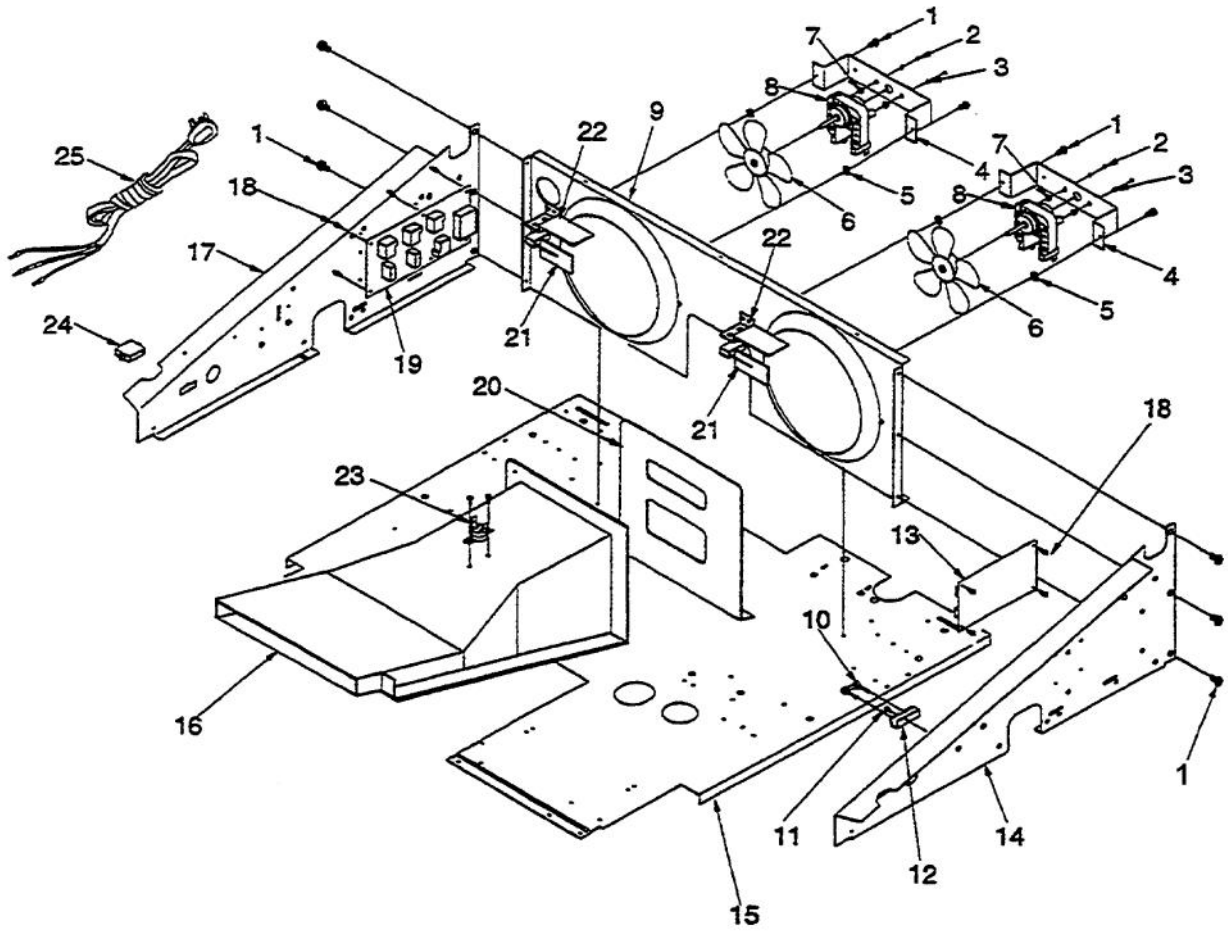

Image 1

Image 2

Ref #	Part Number	Qty.	Description
1	PE120041		SCREW 8-18X3/8 HEX SERR/AB 31750432
2	PE120034		NUT HEX KEPS 6-32 31750119
3	PE120031		WASHER STEEL .156ID/.437OD 31750015
4	PE100027		BRACKET FAN MOTOR 0305242
5	PE120030		WASHER RUBR .250ID/.625OD 31750005
6	PE110031		BLADE FAN Y0314548
7	PE120051		GOMMET FAN 0305243
8	PE110024		MOTOR FAN Y0042226
9	PG110007		CONTROL COMPARTMENT BACK 0060841
10	PE110023		RESISTOR FAN MOTOR(100 OHMS)0042064
11	PE120040		SCREW 8-18 X 5/8 31750412
12	PE110021		BLOCK TERMINAL 0042191
13	PE110048		RELAY MODULE 0314523
14	PE130073		CONTROL COMPARTMENT RH 0314834
15	PG110028		TOP OVEN UPPER OVEN 0060829
16	PE130062		FLUE CONTROL PANEL W/A 31824201
17	PE130072		CONTROL COMPARTMENT LH 0314835
18	PE120041		SCREW 8-18X3/8 HEX SERR/AB 31750432
19	PE110050		RELAY MODULE TRANS Y0309305
20	PG100016		BRACKET FLUE SUPPORT 0060824
21	PG120030		SAIL SWITCH
22	PE100042		BRACKET AUX SAIL SWITCH 0052814
23	PE110047		CONTROL LIMIT 31833001
24	PE110045		RECEPTACLE MOLEX 3 CIRCUIT 31748901
25	PG120033		CORD SUPPLY 0054865
NI	PE140007		INSULATOR ESM DOOR LOCK ASY 0091523
NI	PE120055		SLEEVE FLEXIBLE 0051941
26	PE120036		SCREW NO.6-32 X .375 PLAIN 31750308
27	PE140013		SEAL ERC VEDO273/VGDO271 31846301
28	PE110053		CLOCK ERC DOUBLE OVEN 31799201
29	PE100048		CONTROL PANEL MOUNTING BRACKET
30	PE120053		BUMPER RUBBER 500 0314643
31	PE110039		VIK MEMBR SWITCH ASSY M1 31844101B
	PE110040		VIK MEMBR SWITCH ASSY M2 31844102W
	PE110044		CONTROL PANEL ASSY - SS